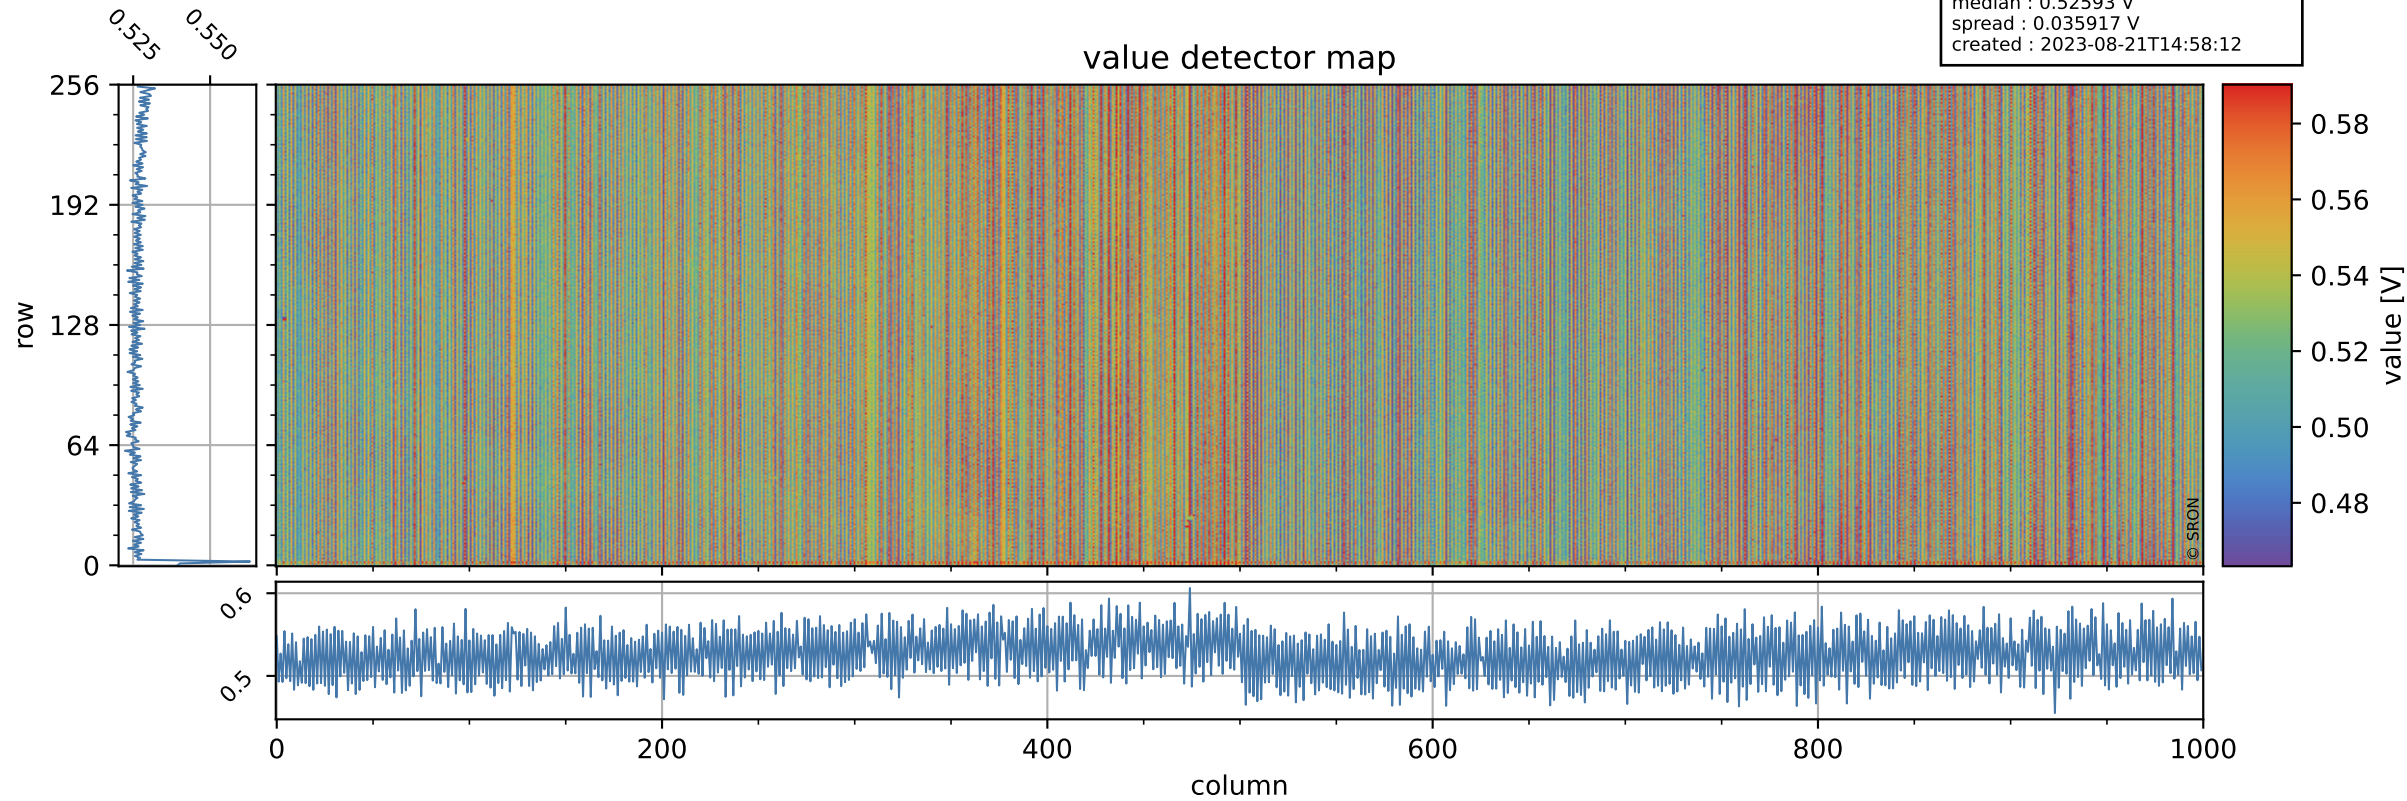

Tropomi SWIR offset (official)

orbits : 20 in [18562, 18607]
coverage : 2021-05-13 / 2021-05-16
median : 0.52593 V
spread : 0.035917 V
created : 2023-08-21T14:58:12

value detector map

Tropomi SWIR offset (official)

orbits : 20 in [18562, 18607]
coverage : 2021-05-13 / 2021-05-16
median : 31.848 μV
spread : 15.484 μV
created : 2023-08-21T14:58:13

Tropomi SWIR offset (official)

orbits : 20 in [18562, 18607]
coverage : 2021-05-13 / 2021-05-16
median : -0.082363 mV
spread : 0.39203 mV
created : 2023-08-21T14:58:13

value compared with SWIR offset CKD

Tropomi SWIR offset (official) ground-tracks of Sentinel-5P

orbits : 20 in [18562, 18607]
coverage : 2021-05-13 / 2021-05-16
created : 2023-08-21T14:58:14

Tropomi SWIR offset (official)

orbits : [2827, 18607]
coverage : 2018-04-30 / 2021-05-16
created : 2023-08-21T14:58:14

trend of detector median & temperatures