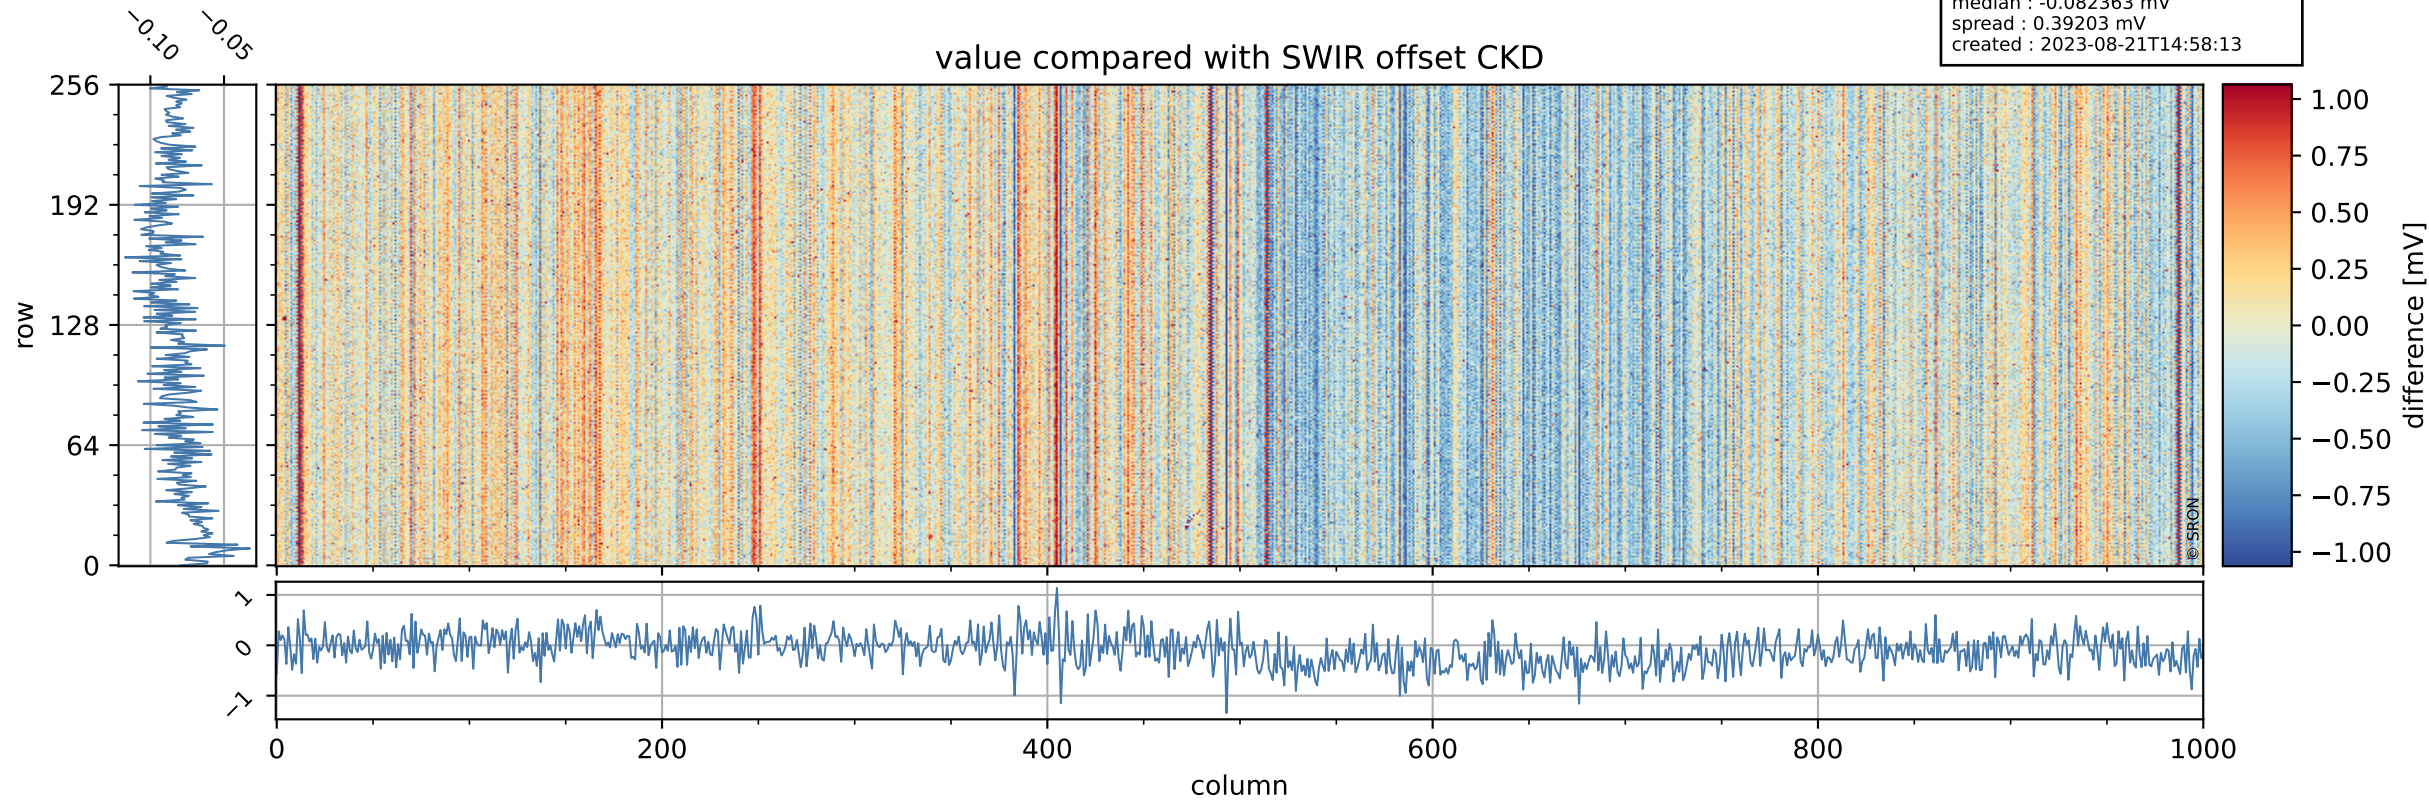

Tropomi SWIR offset (official)

orbits : 20 in [18562, 18607]
coverage : 2021-05-13 / 2021-05-16
median : 0.52593 V
spread : 0.035917 V
created : 2023-08-21T14:58:12

value detector map

Tropomi SWIR offset (official)

orbits : 20 in [18562, 18607]
coverage : 2021-05-13 / 2021-05-16
median : 31.848 μV
spread : 15.484 μV
created : 2023-08-21T14:58:13

Tropomi SWIR offset (official)

orbits : 20 in [18562, 18607]
coverage : 2021-05-13 / 2021-05-16
median : -0.082363 mV
spread : 0.39203 mV
created : 2023-08-21T14:58:13

value compared with SWIR offset CKD

Tropomi SWIR offset (official) ground-tracks of Sentinel-5P

orbits : 20 in [18562, 18607]
coverage : 2021-05-13 / 2021-05-16
created : 2023-08-21T14:58:14

Tropomi SWIR offset (official)

orbits : [2827, 18607]
coverage : 2018-04-30 / 2021-05-16
created : 2023-08-21T14:58:14

trend of detector median & temperatures