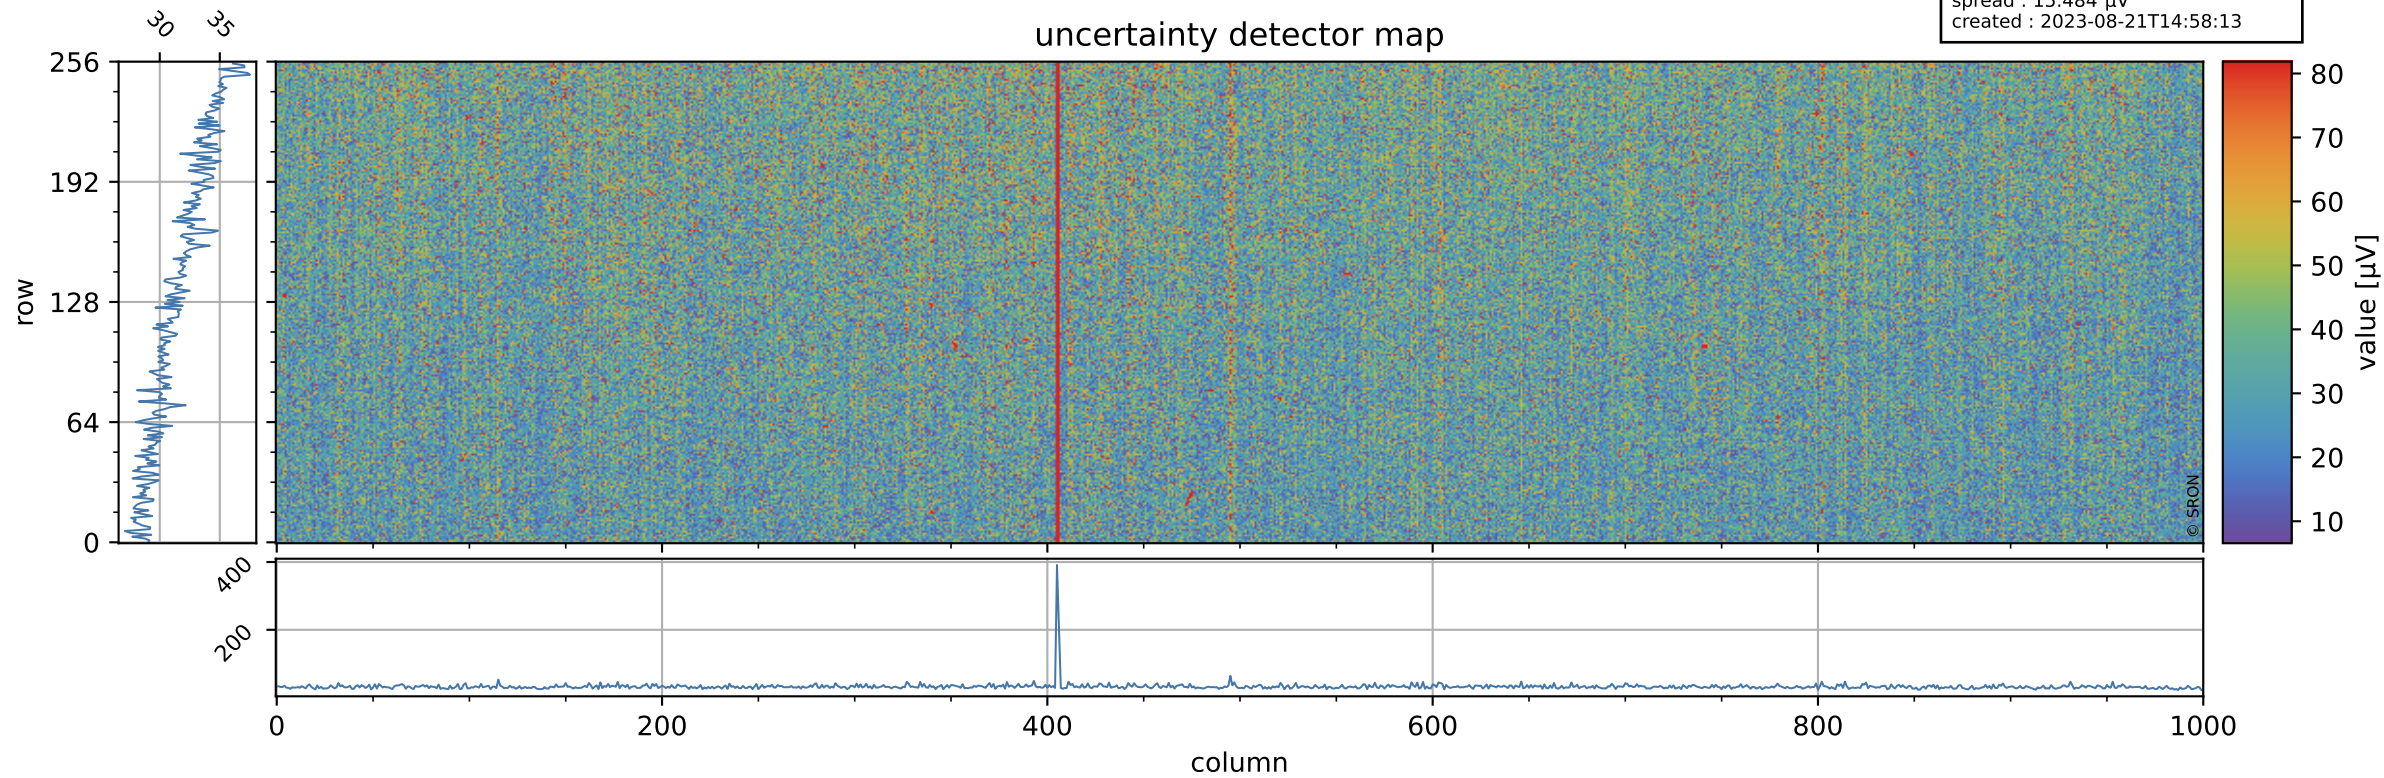

Tropomi SWIR offset (official)

orbits : 20 in [18562, 18607]
coverage : 2021-05-13 / 2021-05-16
median : 0.52593 V
spread : 0.035917 V
created : 2023-08-21T14:58:12

value detector map

Tropomi SWIR offset (official)

orbits : 20 in [18562, 18607]
coverage : 2021-05-13 / 2021-05-16
median : 31.848 μV
spread : 15.484 μV
created : 2023-08-21T14:58:13

Tropomi SWIR offset (official)

orbits : 20 in [18562, 18607]
coverage : 2021-05-13 / 2021-05-16
median : -0.082363 mV
spread : 0.39203 mV
created : 2023-08-21T14:58:13

value compared with SWIR offset CKD

Tropomi SWIR offset (official) ground-tracks of Sentinel-5P

orbits : 20 in [18562, 18607]
coverage : 2021-05-13 / 2021-05-16
created : 2023-08-21T14:58:14

Tropomi SWIR offset (official)

orbits : [2827, 18607]
coverage : 2018-04-30 / 2021-05-16
created : 2023-08-21T14:58:14

trend of detector median & temperatures