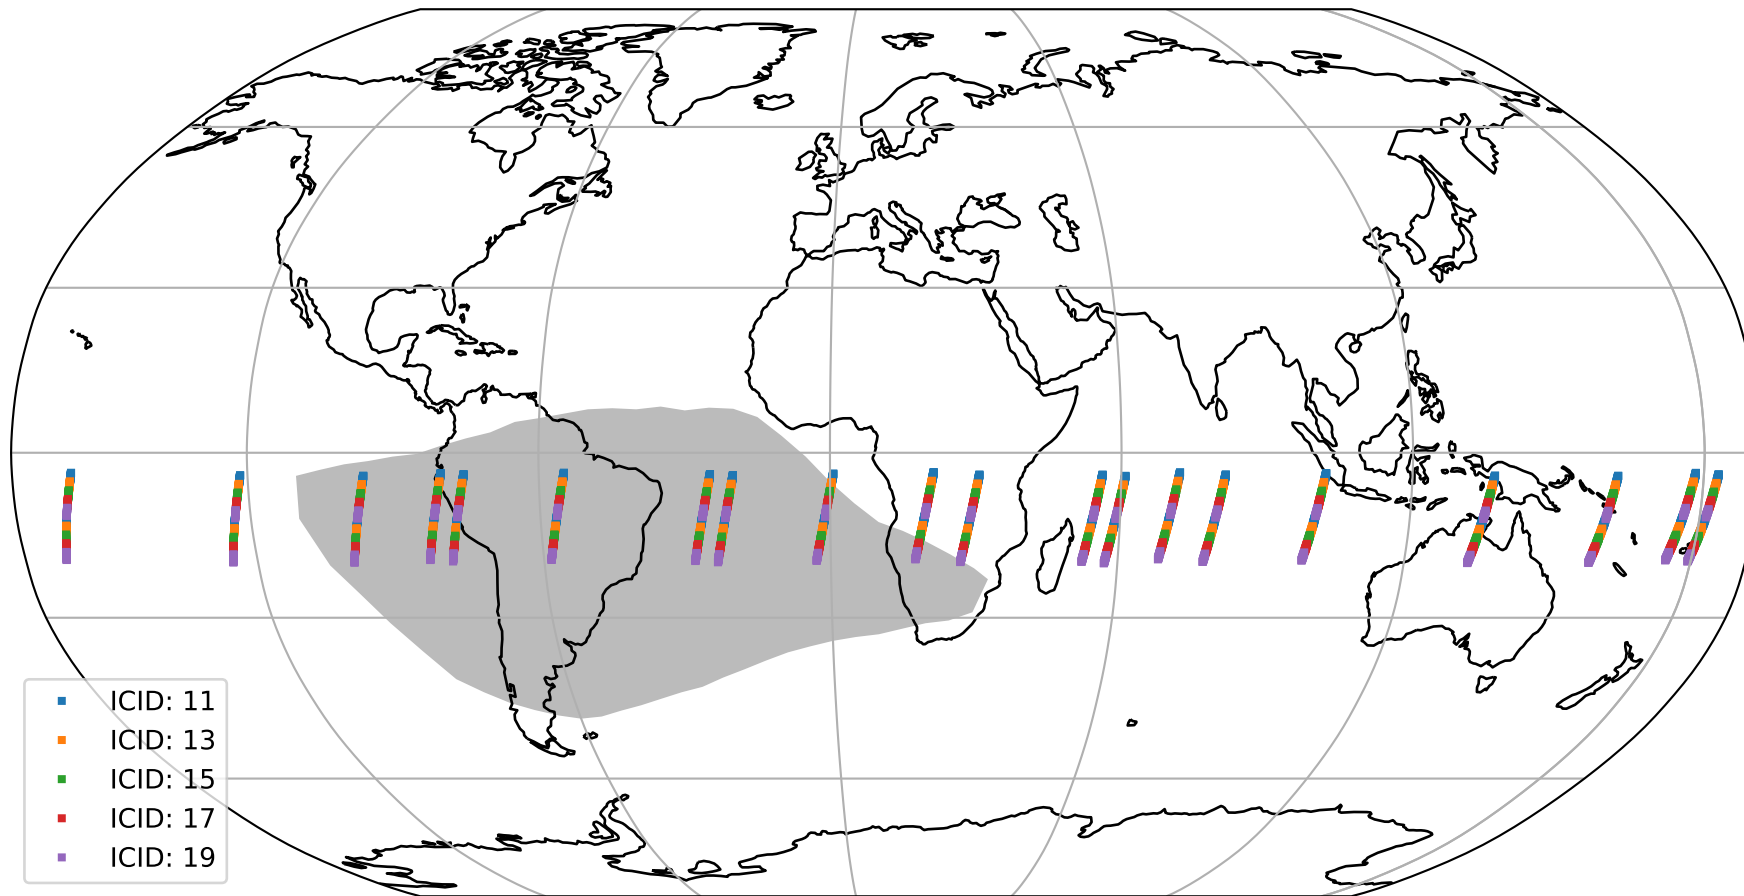

Tropomi SWIR offset (official)

orbits : 20 in [18562, 18607]
coverage : 2021-05-13 / 2021-05-16
median : 0.52593 V
spread : 0.035917 V
created : 2023-08-21T14:58:12

value detector map

Tropomi SWIR offset (official)

orbits : 20 in [18562, 18607]
coverage : 2021-05-13 / 2021-05-16
median : 31.848 μV
spread : 15.484 μV
created : 2023-08-21T14:58:13

Tropomi SWIR offset (official)

orbits : 20 in [18562, 18607]
coverage : 2021-05-13 / 2021-05-16
median : -0.082363 mV
spread : 0.39203 mV
created : 2023-08-21T14:58:13

value compared with SWIR offset CKD

Tropomi SWIR offset (official) ground-tracks of Sentinel-5P

orbits : 20 in [18562, 18607]
coverage : 2021-05-13 / 2021-05-16
created : 2023-08-21T14:58:14

Tropomi SWIR offset (official)

orbits : [2827, 18607]
coverage : 2018-04-30 / 2021-05-16
created : 2023-08-21T14:58:14

trend of detector median & temperatures