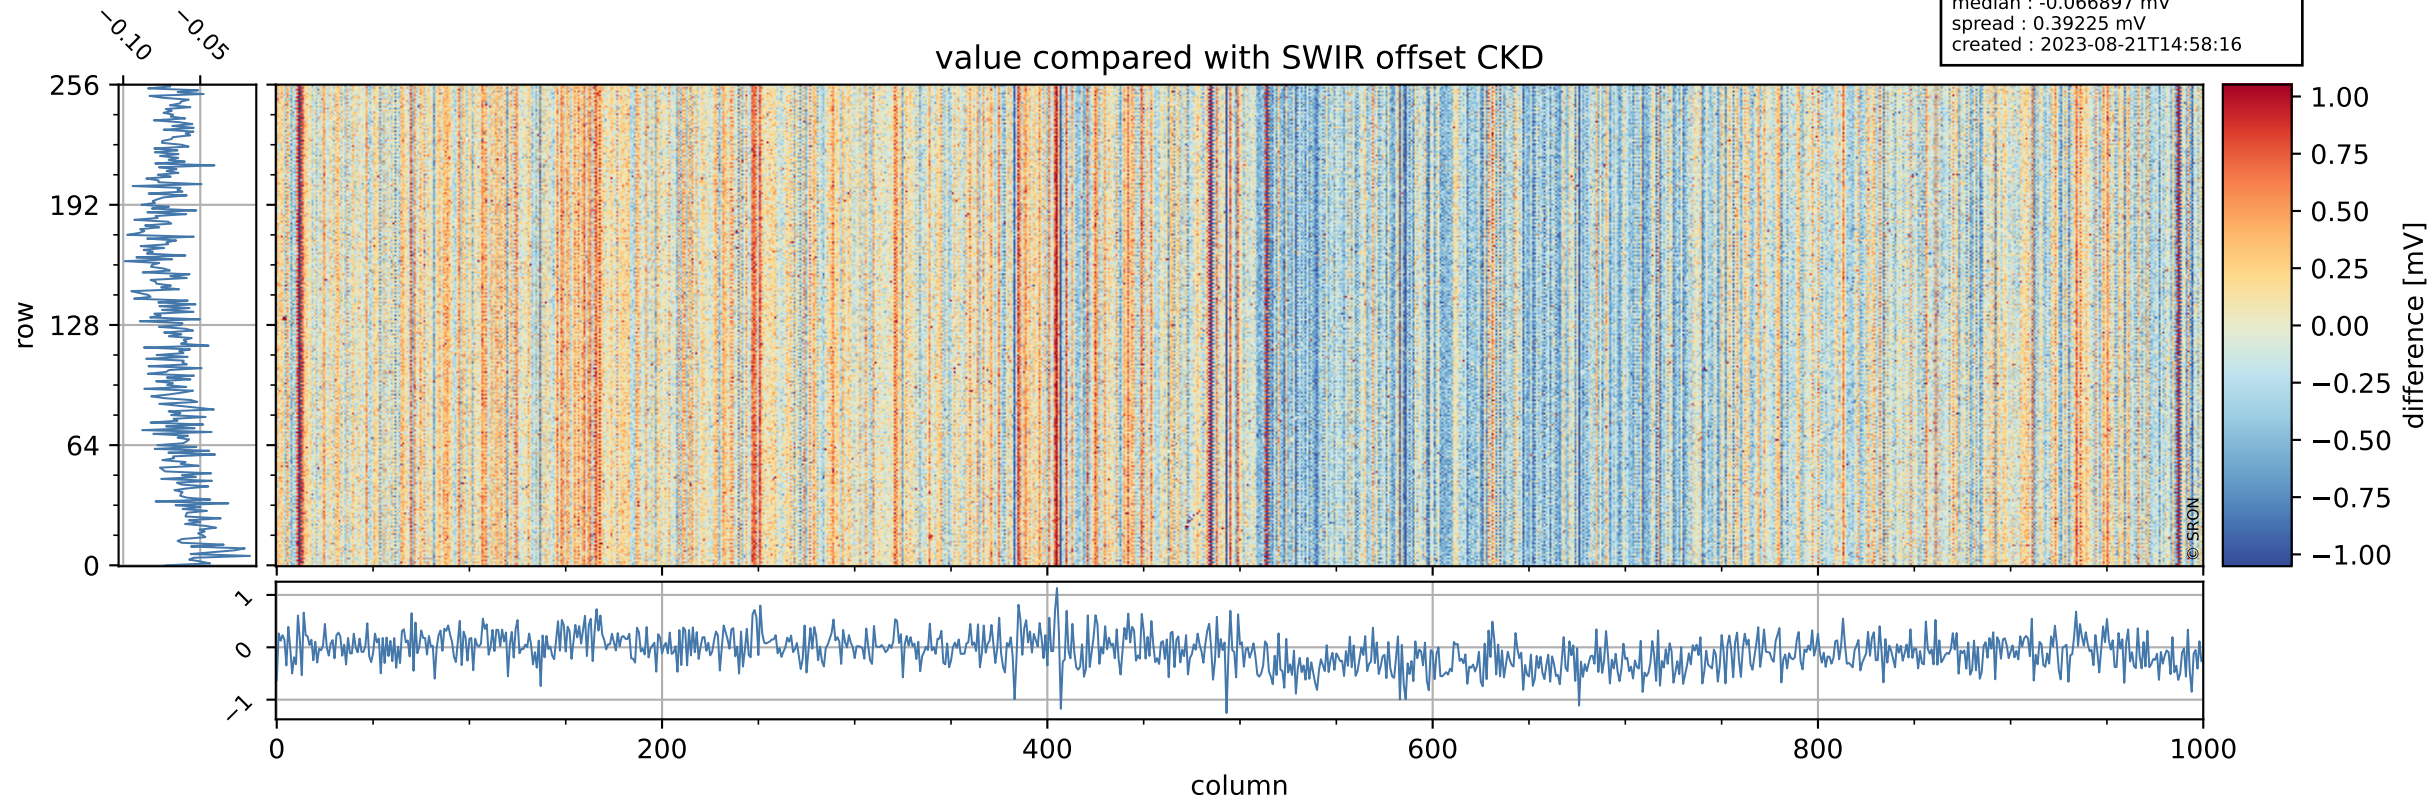

## value detector map

# Tropomi SWIR offset (official)

orbits : 19 in [18577, 18622]  
coverage : 2021-05-14 / 2021-05-18  
median : 31.839  $\mu\text{V}$   
spread : 15.505  $\mu\text{V}$   
created : 2023-08-21T14:58:16

# Tropomi SWIR offset (official) ground-tracks of Sentinel-5P

orbits : 19 in [18577, 18622]  
coverage : 2021-05-14 / 2021-05-18  
created : 2023-08-21T14:58:17

# Tropomi SWIR offset (official)

orbits : [2827, 18622]  
coverage : 2018-04-30 / 2021-05-18  
created : 2023-08-21T14:58:17