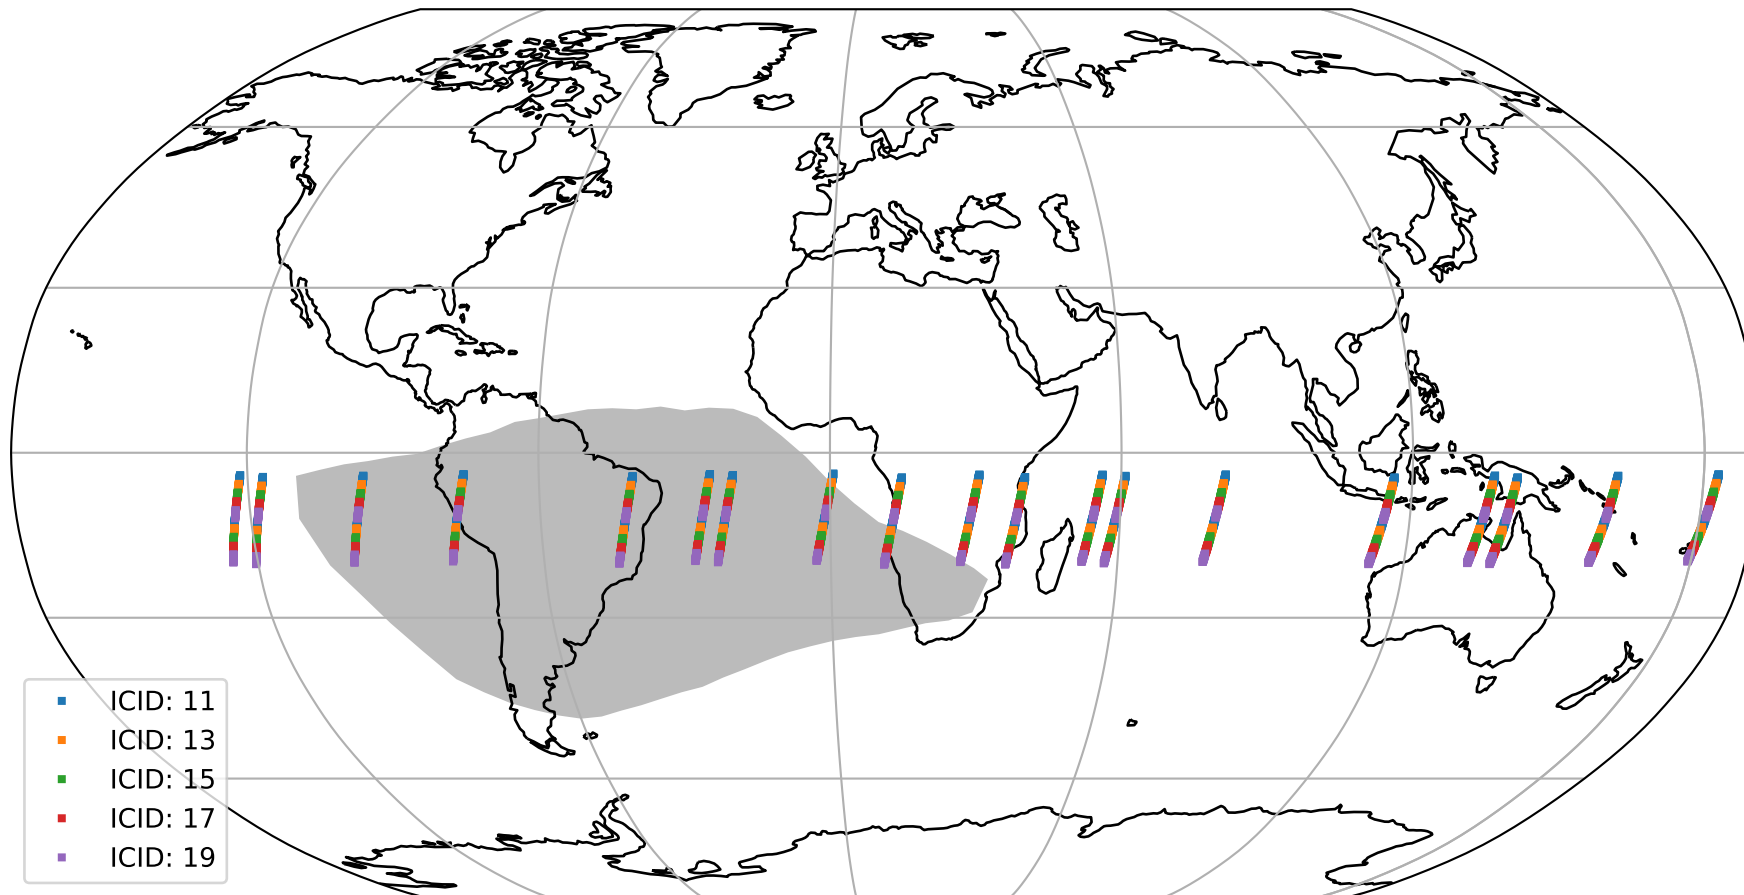

# Tropomi SWIR offset (official)

orbits : 19 in [18577, 18622]  
coverage : 2021-05-14 / 2021-05-18  
median : 31.839  $\mu\text{V}$   
spread : 15.505  $\mu\text{V}$   
created : 2023-08-21T14:58:16

# Tropomi SWIR offset (official)

value compared with SWIR offset CKD

orbits : 19 in [18577, 18622]  
coverage : 2021-05-14 / 2021-05-18  
median : -0.066897 mV  
spread : 0.39225 mV  
created : 2023-08-21T14:58:16

# Tropomi SWIR offset (official) ground-tracks of Sentinel-5P

orbits : 19 in [18577, 18622]  
coverage : 2021-05-14 / 2021-05-18  
created : 2023-08-21T14:58:17

# Tropomi SWIR offset (official)

orbits : [2827, 18622]  
coverage : 2018-04-30 / 2021-05-18  
created : 2023-08-21T14:58:17