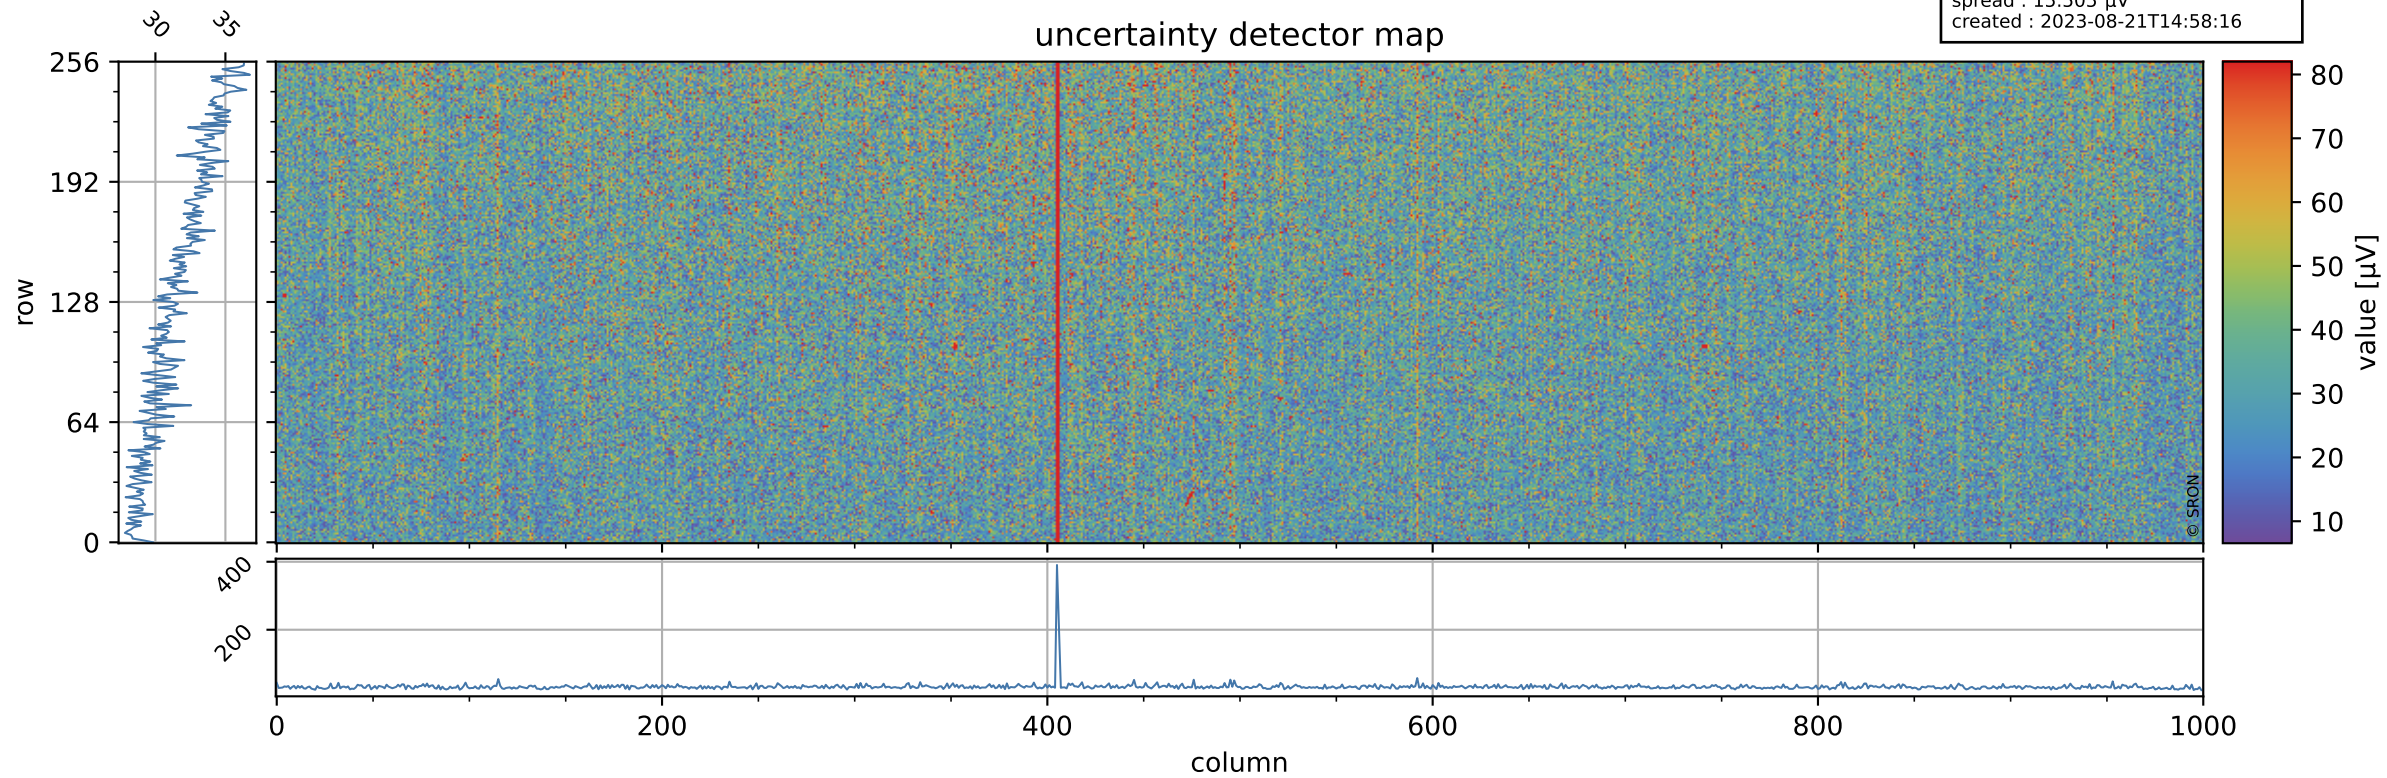

# Tropomi SWIR offset (official)

orbits : 19 in [18577, 18622]  
coverage : 2021-05-14 / 2021-05-18  
median : 0.52594 V  
spread : 0.035917 V  
created : 2023-08-21T14:58:15

## value detector map

# Tropomi SWIR offset (official)

orbits : 19 in [18577, 18622]  
coverage : 2021-05-14 / 2021-05-18  
median : 31.839  $\mu\text{V}$   
spread : 15.505  $\mu\text{V}$   
created : 2023-08-21T14:58:16

# Tropomi SWIR offset (official) ground-tracks of Sentinel-5P

orbits : 19 in [18577, 18622]  
coverage : 2021-05-14 / 2021-05-18  
created : 2023-08-21T14:58:17