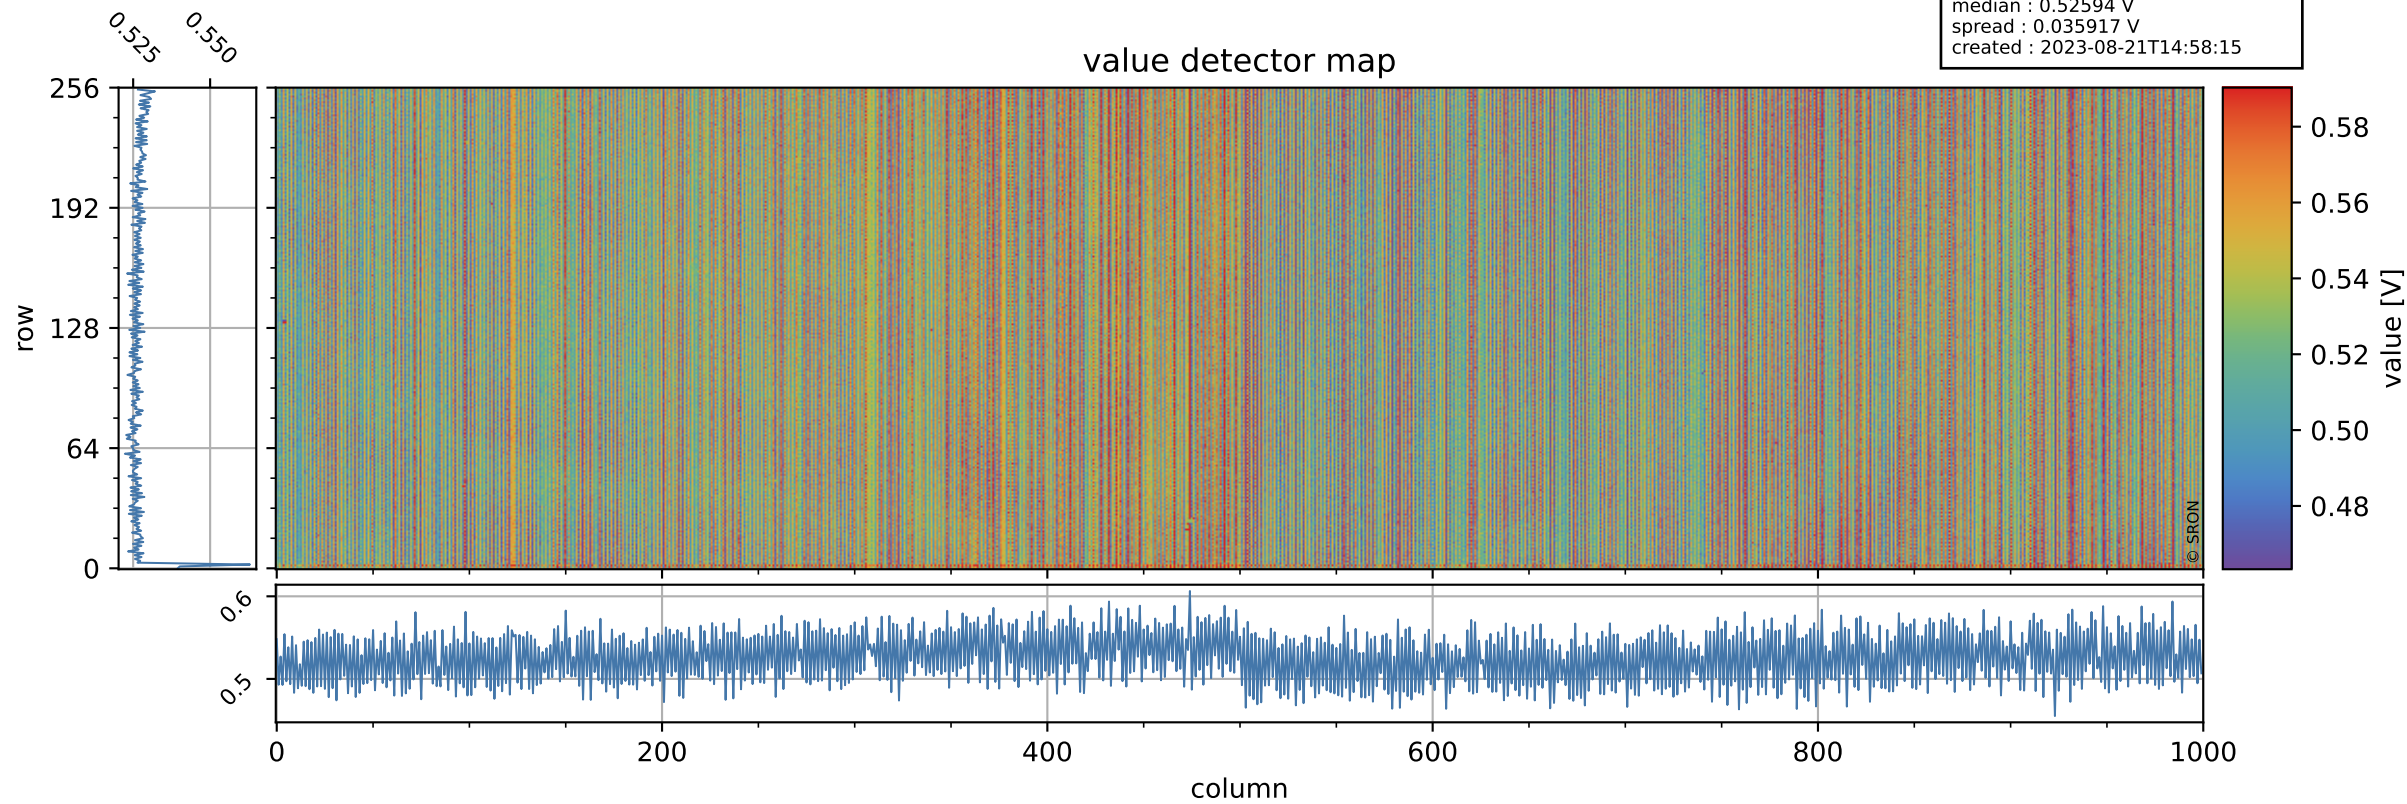

# Tropomi SWIR offset (official)

orbits : 19 in [18577, 18622]  
coverage : 2021-05-14 / 2021-05-18  
median : 0.52594 V  
spread : 0.035917 V  
created : 2023-08-21T14:58:15

## value detector map

# Tropomi SWIR offset (official)

orbits : 19 in [18577, 18622]  
coverage : 2021-05-14 / 2021-05-18  
median : 31.839  $\mu\text{V}$   
spread : 15.505  $\mu\text{V}$   
created : 2023-08-21T14:58:16

# Tropomi SWIR offset (official) ground-tracks of Sentinel-5P

orbits : 19 in [18577, 18622]  
coverage : 2021-05-14 / 2021-05-18  
created : 2023-08-21T14:58:17