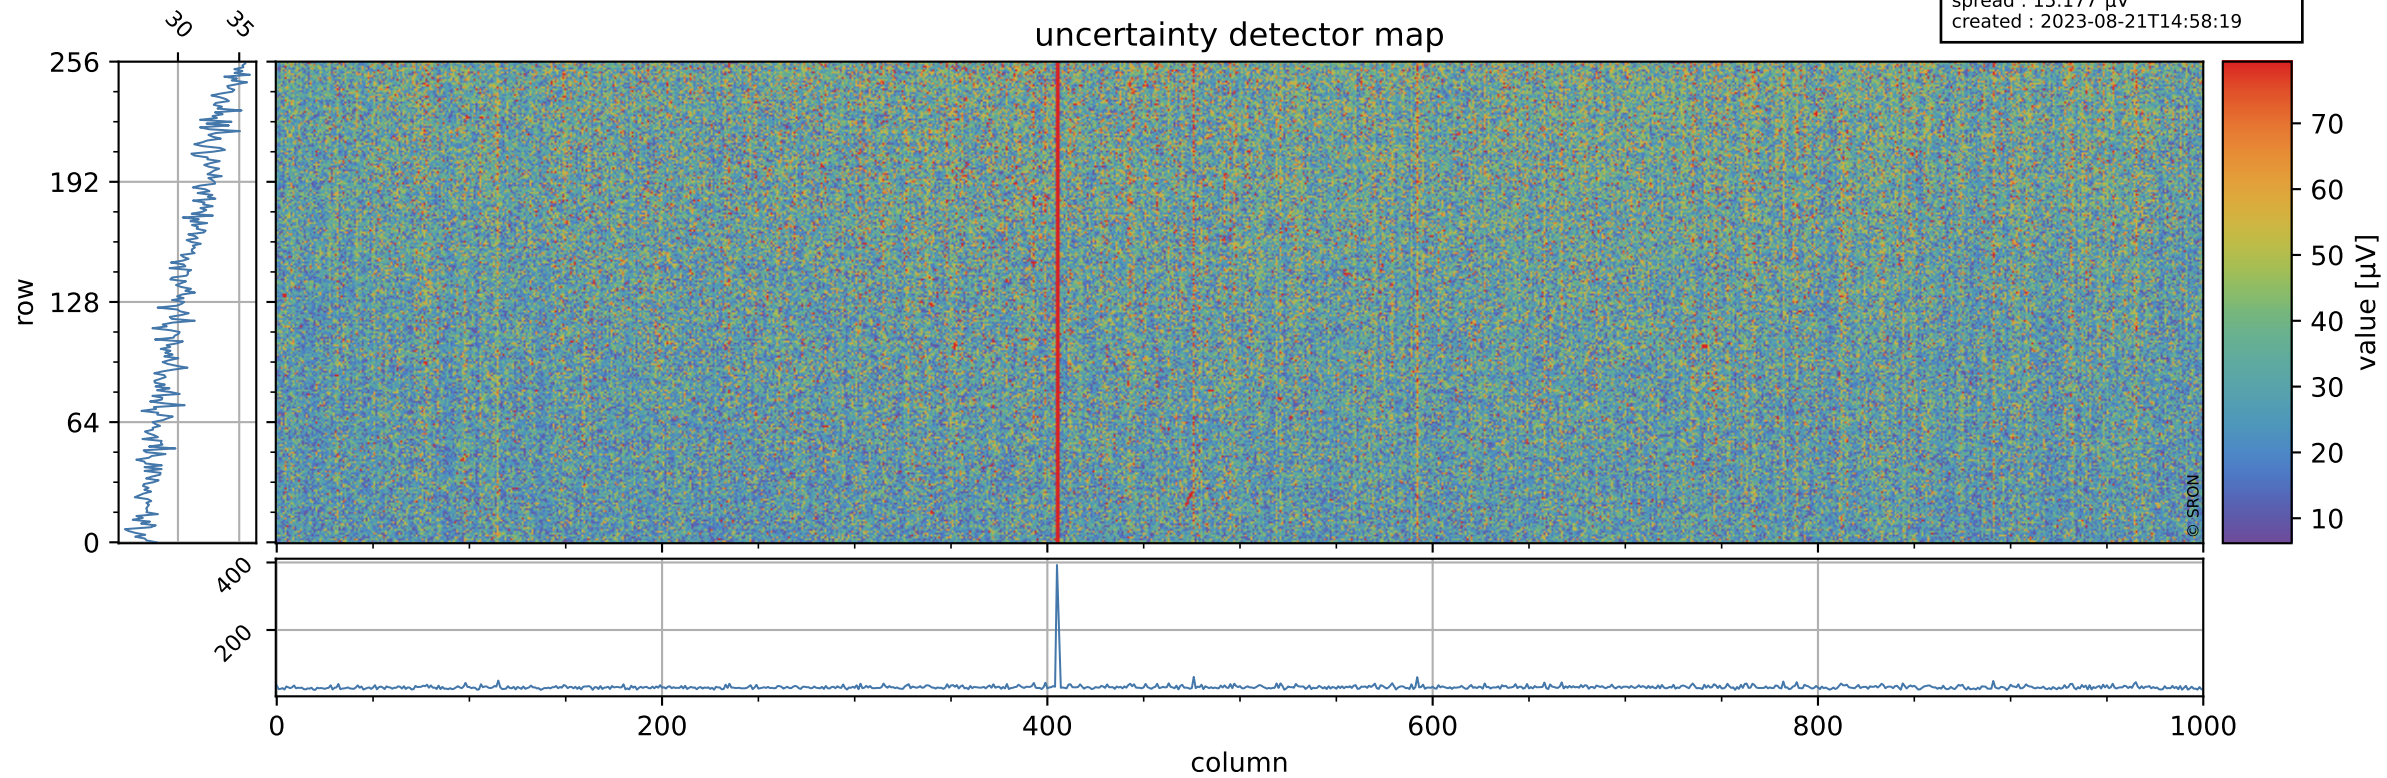

# Tropomi SWIR offset (official)

orbits : 19 in [18592, 18637]  
coverage : 2021-05-15 / 2021-05-18  
median : 0.52594 V  
spread : 0.035915 V  
created : 2023-08-21T14:58:19

## value detector map

# Tropomi SWIR offset (official)

orbits : 19 in [18592, 18637]  
coverage : 2021-05-15 / 2021-05-18  
median : 30.706  $\mu\text{V}$   
spread : 15.177  $\mu\text{V}$   
created : 2023-08-21T14:58:19

# Tropomi SWIR offset (official) ground-tracks of Sentinel-5P

orbits : 19 in [18592, 18637]  
coverage : 2021-05-15 / 2021-05-18  
created : 2023-08-21T14:58:20