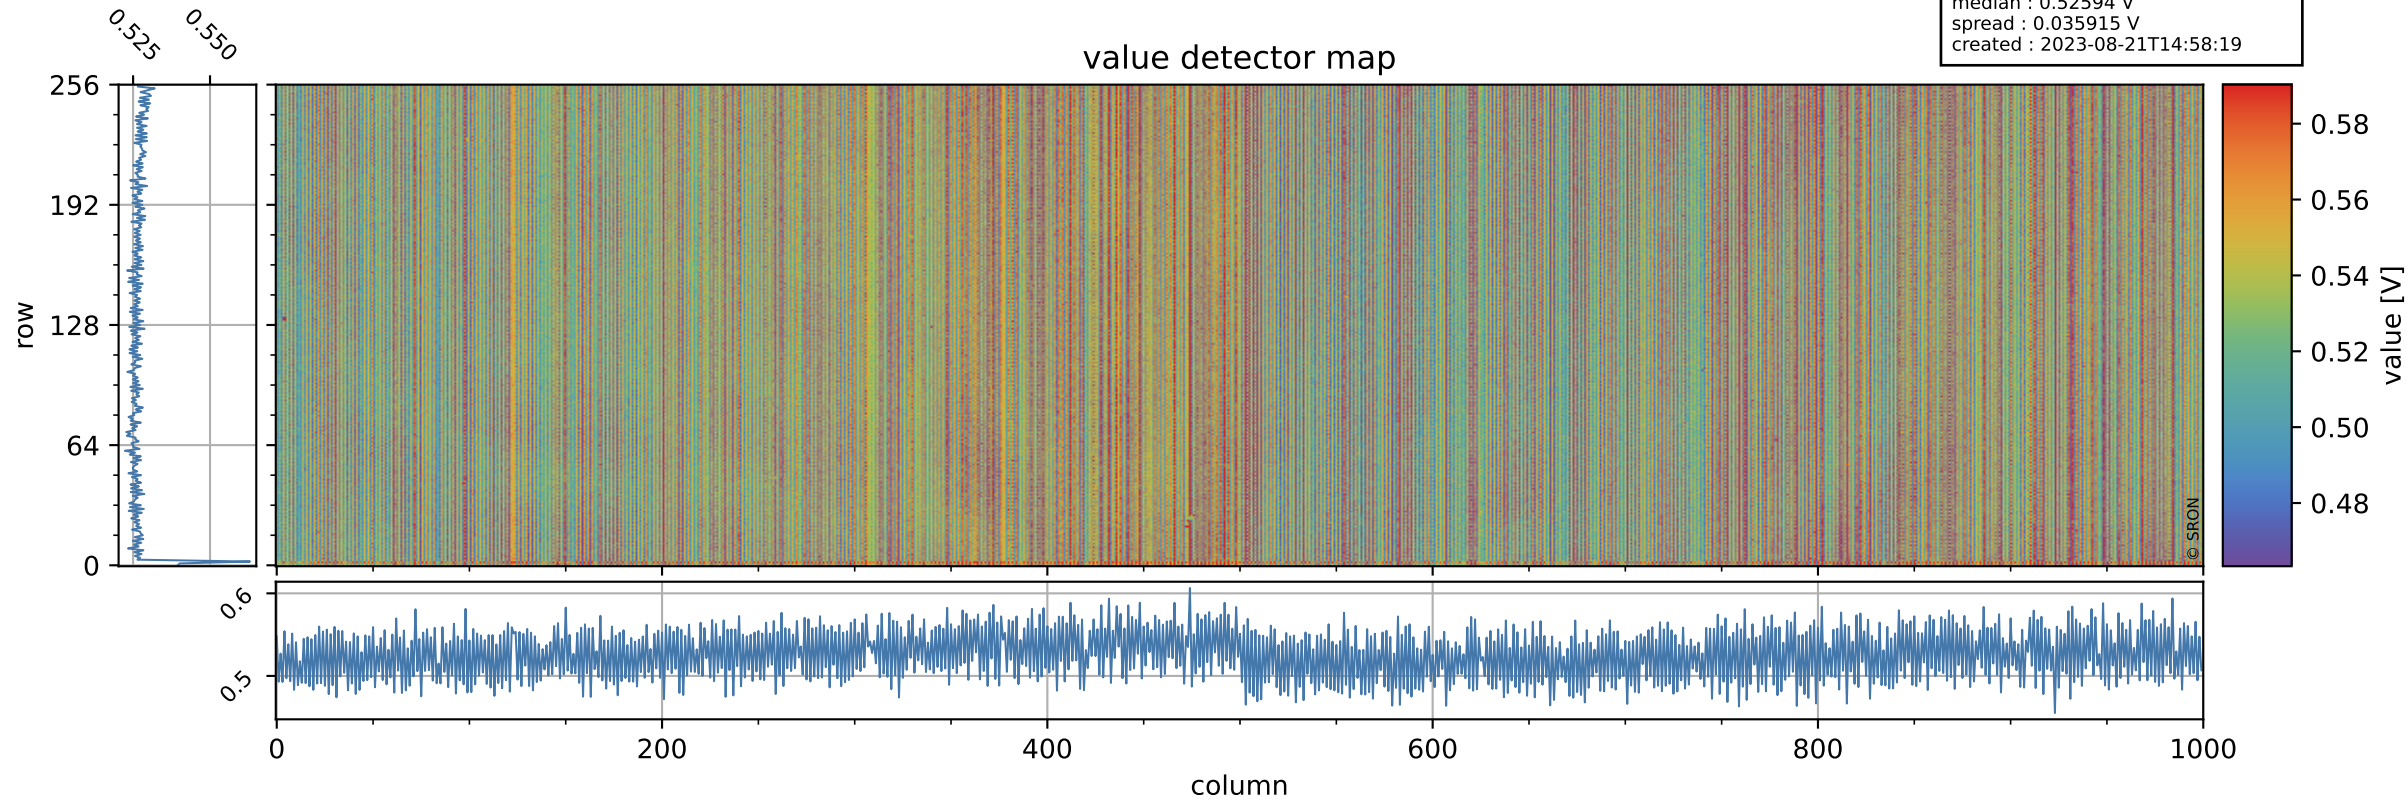

# Tropomi SWIR offset (official)

orbits : 19 in [18592, 18637]  
coverage : 2021-05-15 / 2021-05-18  
median : 0.52594 V  
spread : 0.035915 V  
created : 2023-08-21T14:58:19

## value detector map

# Tropomi SWIR offset (official)

orbits : 19 in [18592, 18637]  
coverage : 2021-05-15 / 2021-05-18  
median : 30.706  $\mu\text{V}$   
spread : 15.177  $\mu\text{V}$   
created : 2023-08-21T14:58:19

# Tropomi SWIR offset (official) ground-tracks of Sentinel-5P

orbits : 19 in [18592, 18637]  
coverage : 2021-05-15 / 2021-05-18  
created : 2023-08-21T14:58:20