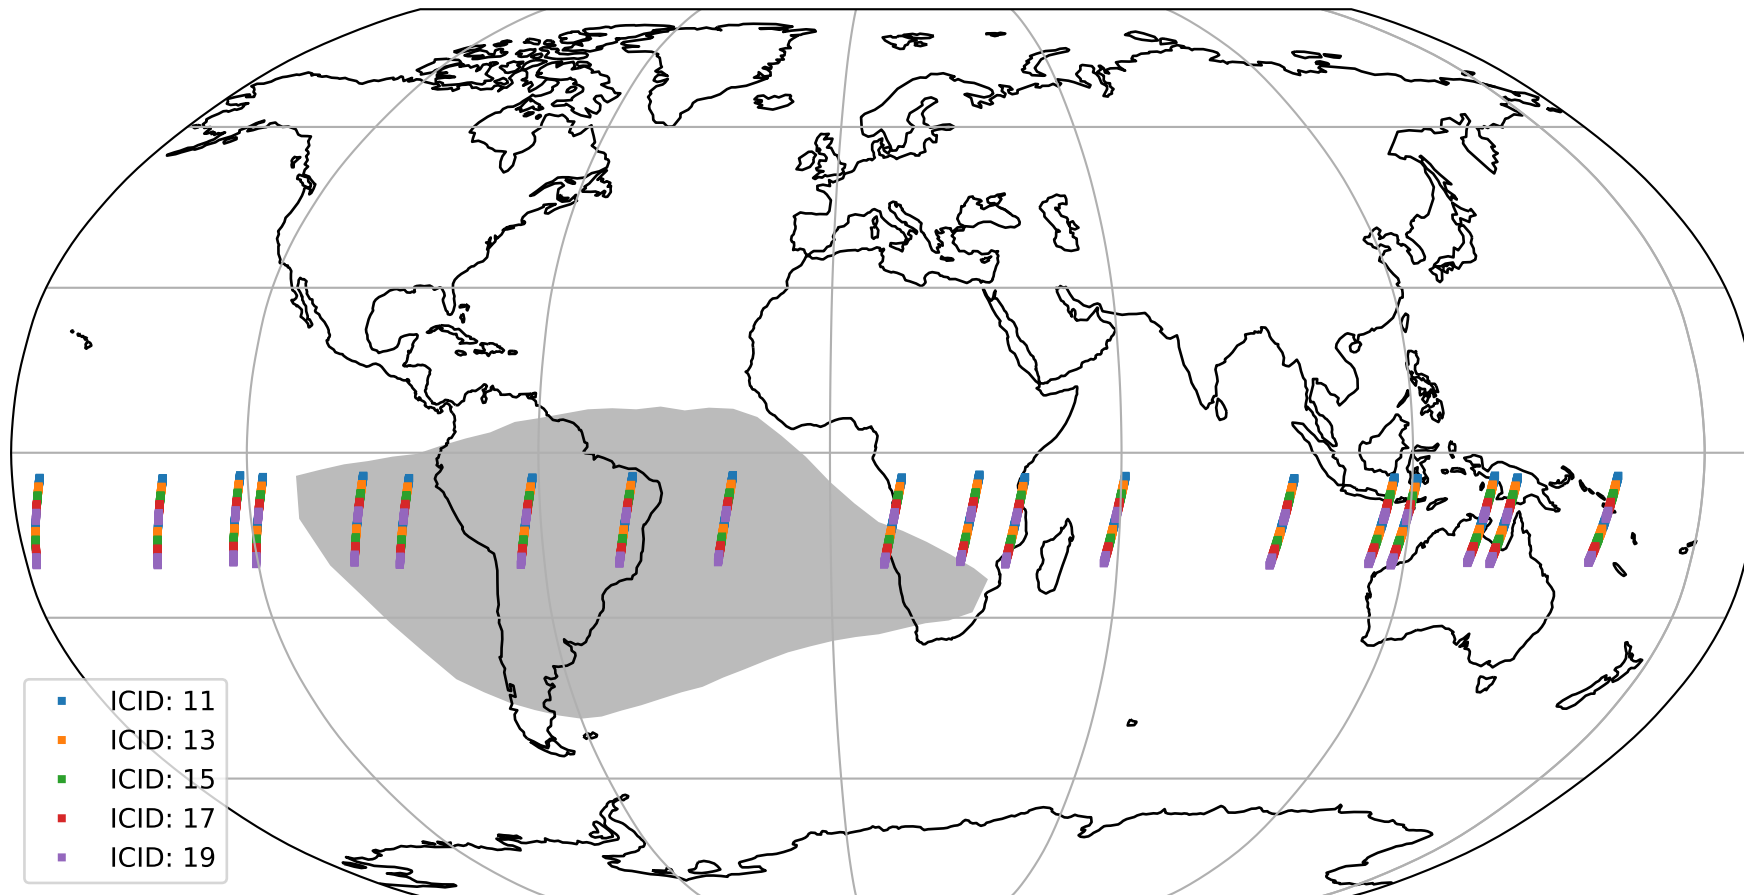

# Tropomi SWIR offset (official)

orbits : 19 in [18592, 18637]  
coverage : 2021-05-15 / 2021-05-18  
median : 30.706  $\mu\text{V}$   
spread : 15.177  $\mu\text{V}$   
created : 2023-08-21T14:58:19

# Tropomi SWIR offset (official)

value compared with SWIR offset CKD

orbits : 19 in [18592, 18637]  
coverage : 2021-05-15 / 2021-05-18  
median : -0.065081 mV  
spread : 0.38786 mV  
created : 2023-08-21T14:58:19

# Tropomi SWIR offset (official) ground-tracks of Sentinel-5P

orbits : 19 in [18592, 18637]  
coverage : 2021-05-15 / 2021-05-18  
created : 2023-08-21T14:58:20

# Tropomi SWIR offset (official)

orbits : [2827, 18637]  
coverage : 2018-04-30 / 2021-05-18  
created : 2023-08-21T14:58:20