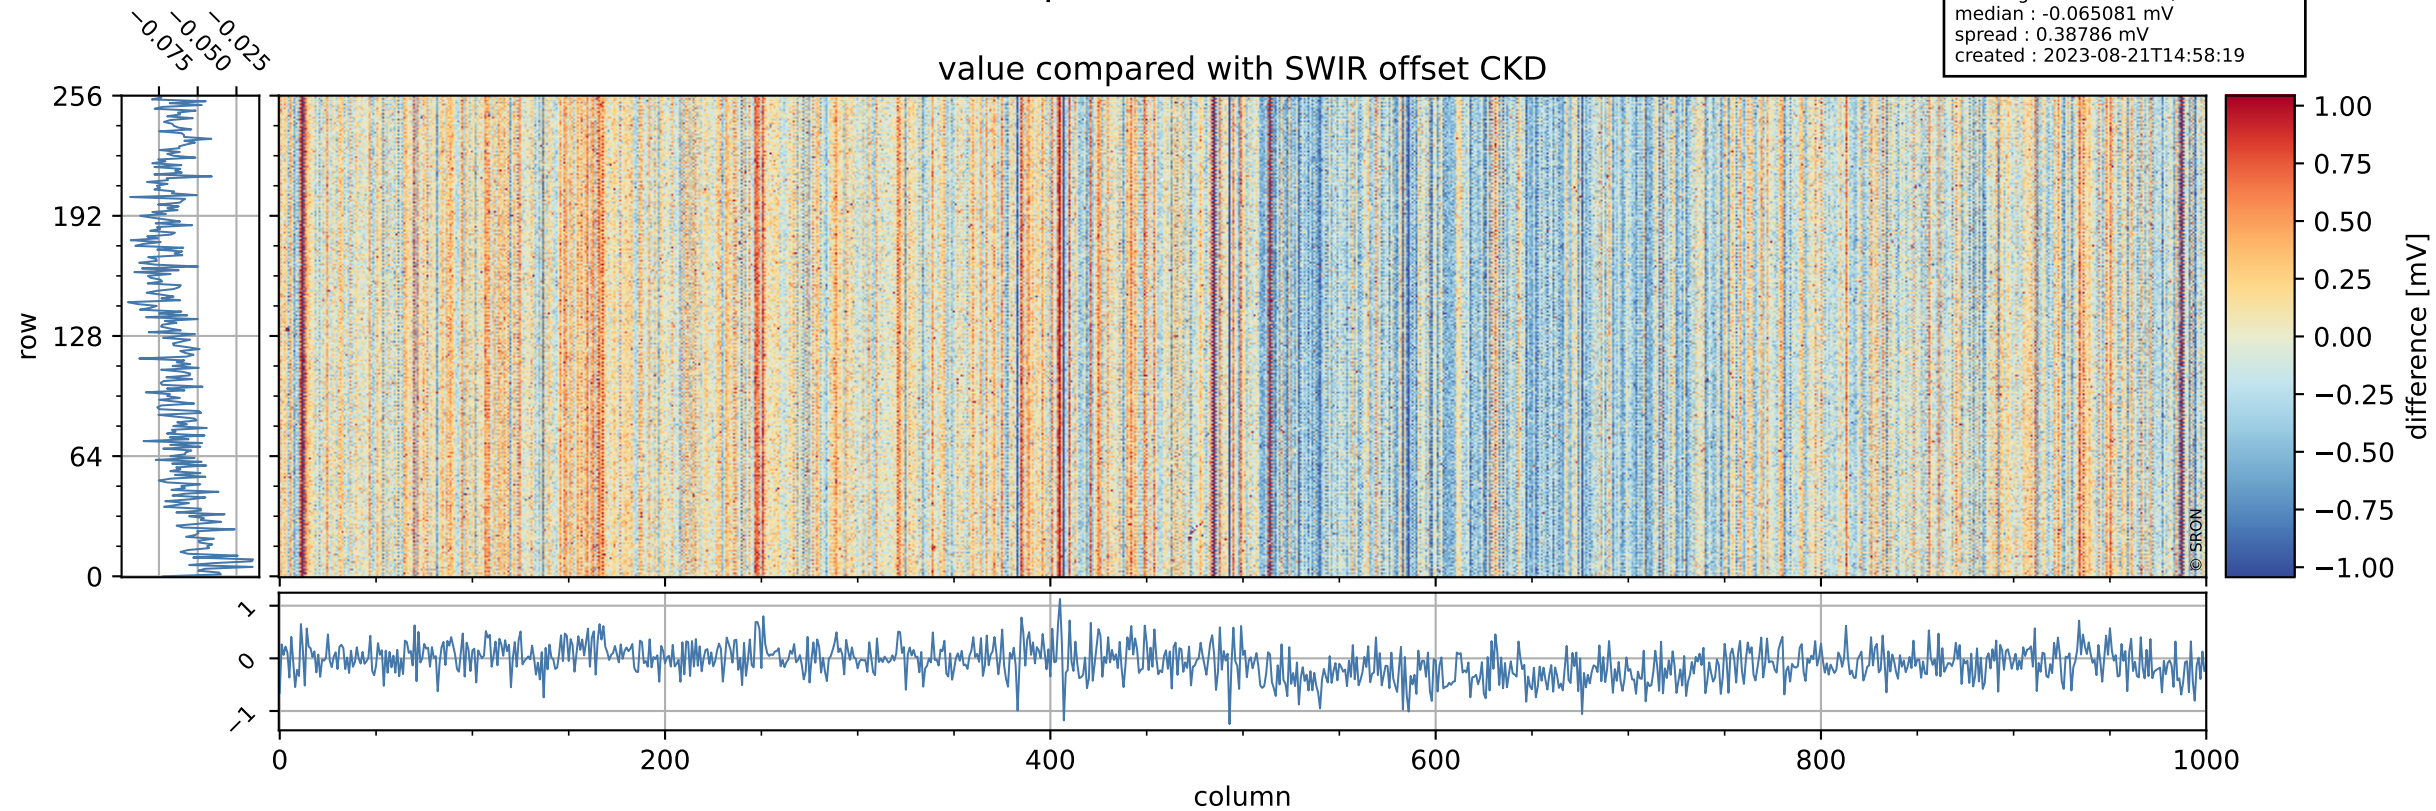

## value detector map

# Tropomi SWIR offset (official)

orbits : 19 in [18592, 18637]  
coverage : 2021-05-15 / 2021-05-18  
median : 30.706  $\mu\text{V}$   
spread : 15.177  $\mu\text{V}$   
created : 2023-08-21T14:58:19

# Tropomi SWIR offset (official) ground-tracks of Sentinel-5P

orbits : 19 in [18592, 18637]  
coverage : 2021-05-15 / 2021-05-18  
created : 2023-08-21T14:58:20

# Tropomi SWIR offset (official)

orbits : [2827, 18637]  
coverage : 2018-04-30 / 2021-05-18  
created : 2023-08-21T14:58:20