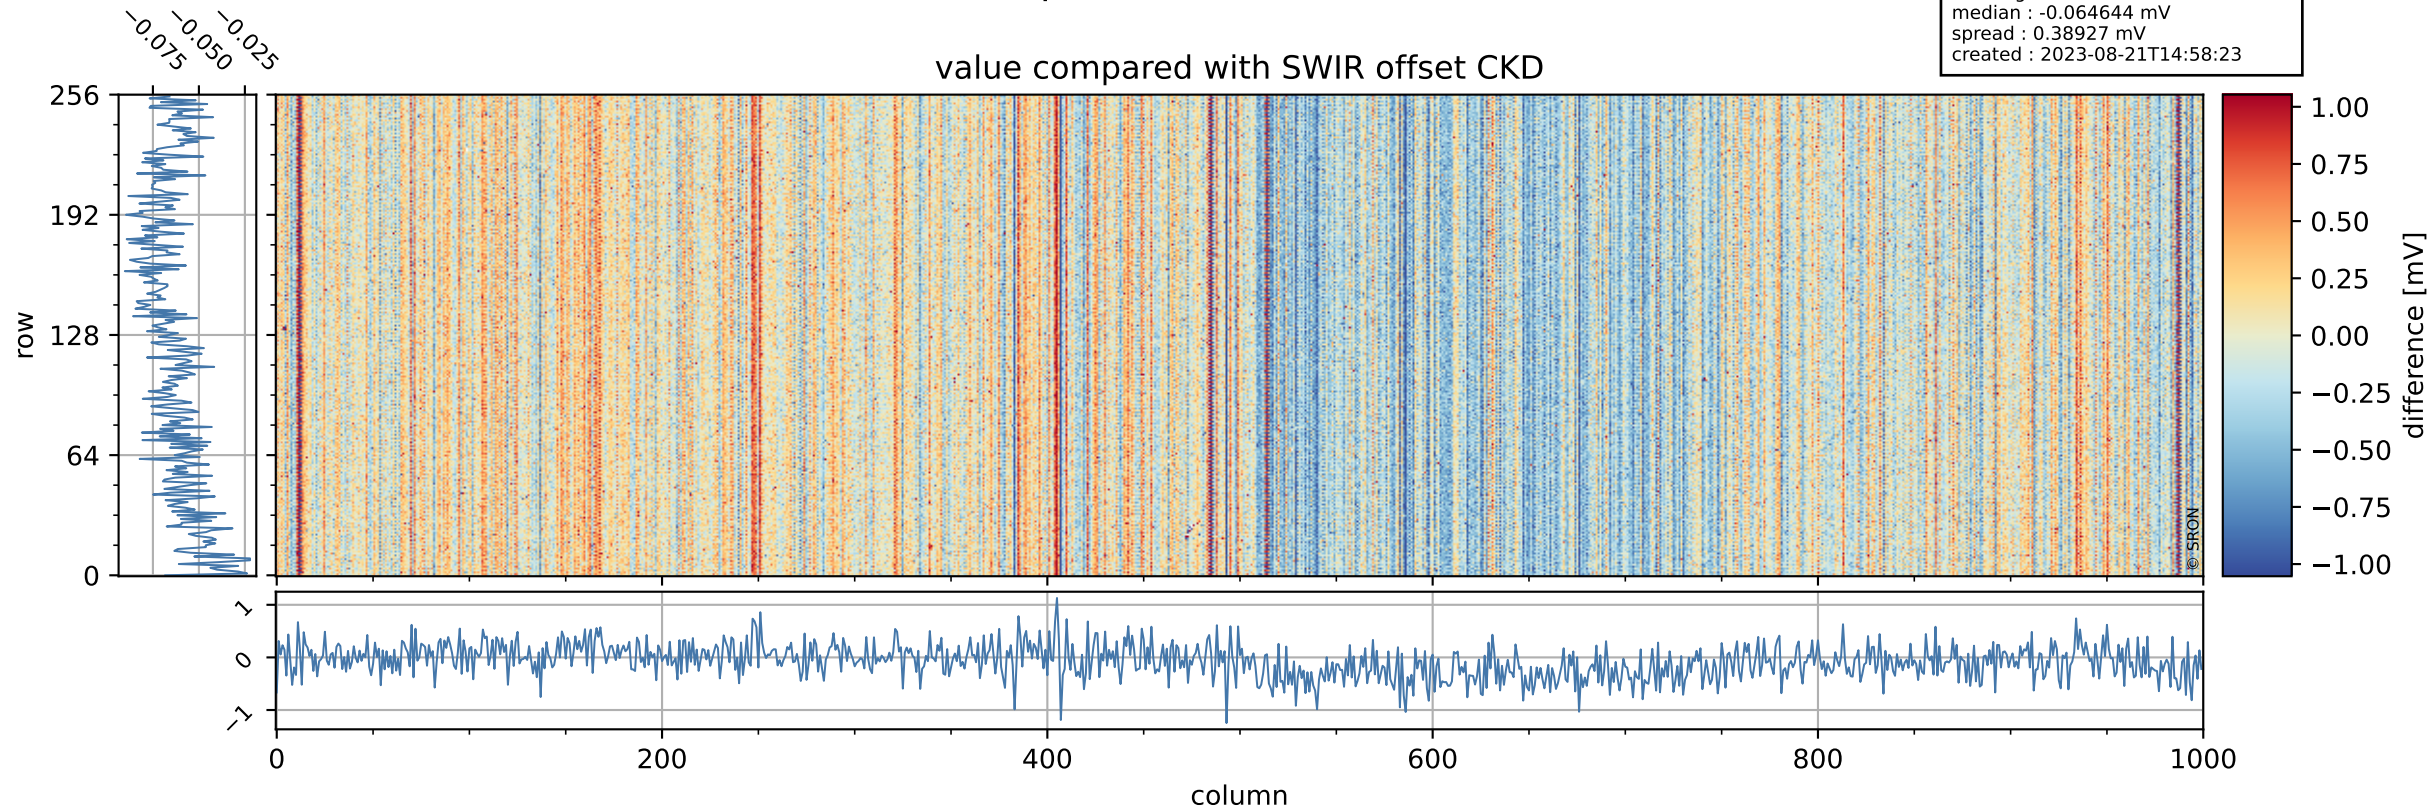

Tropomi SWIR offset (official)

orbits : 18 in [18607, 18652]
coverage : 2021-05-17 / 2021-05-20
median : 0.52594 V
spread : 0.035918 V
created : 2023-08-21T14:58:22

value detector map

Tropomi SWIR offset (official)

orbits : 18 in [18607, 18652]
coverage : 2021-05-17 / 2021-05-20
median : 30.862 μV
spread : 15.143 μV
created : 2023-08-21T14:58:22

Tropomi SWIR offset (official)

value compared with SWIR offset CKD

orbits : 18 in [18607, 18652]
coverage : 2021-05-17 / 2021-05-20
median : -0.064644 mV
spread : 0.38927 mV
created : 2023-08-21T14:58:23

Tropomi SWIR offset (official) ground-tracks of Sentinel-5P

orbits : 18 in [18607, 18652]
coverage : 2021-05-17 / 2021-05-20
created : 2023-08-21T14:58:23

Tropomi SWIR offset (official)

orbits : [2827, 18652]
coverage : 2018-04-30 / 2021-05-20
created : 2023-08-21T14:58:24

trend of detector median & temperatures