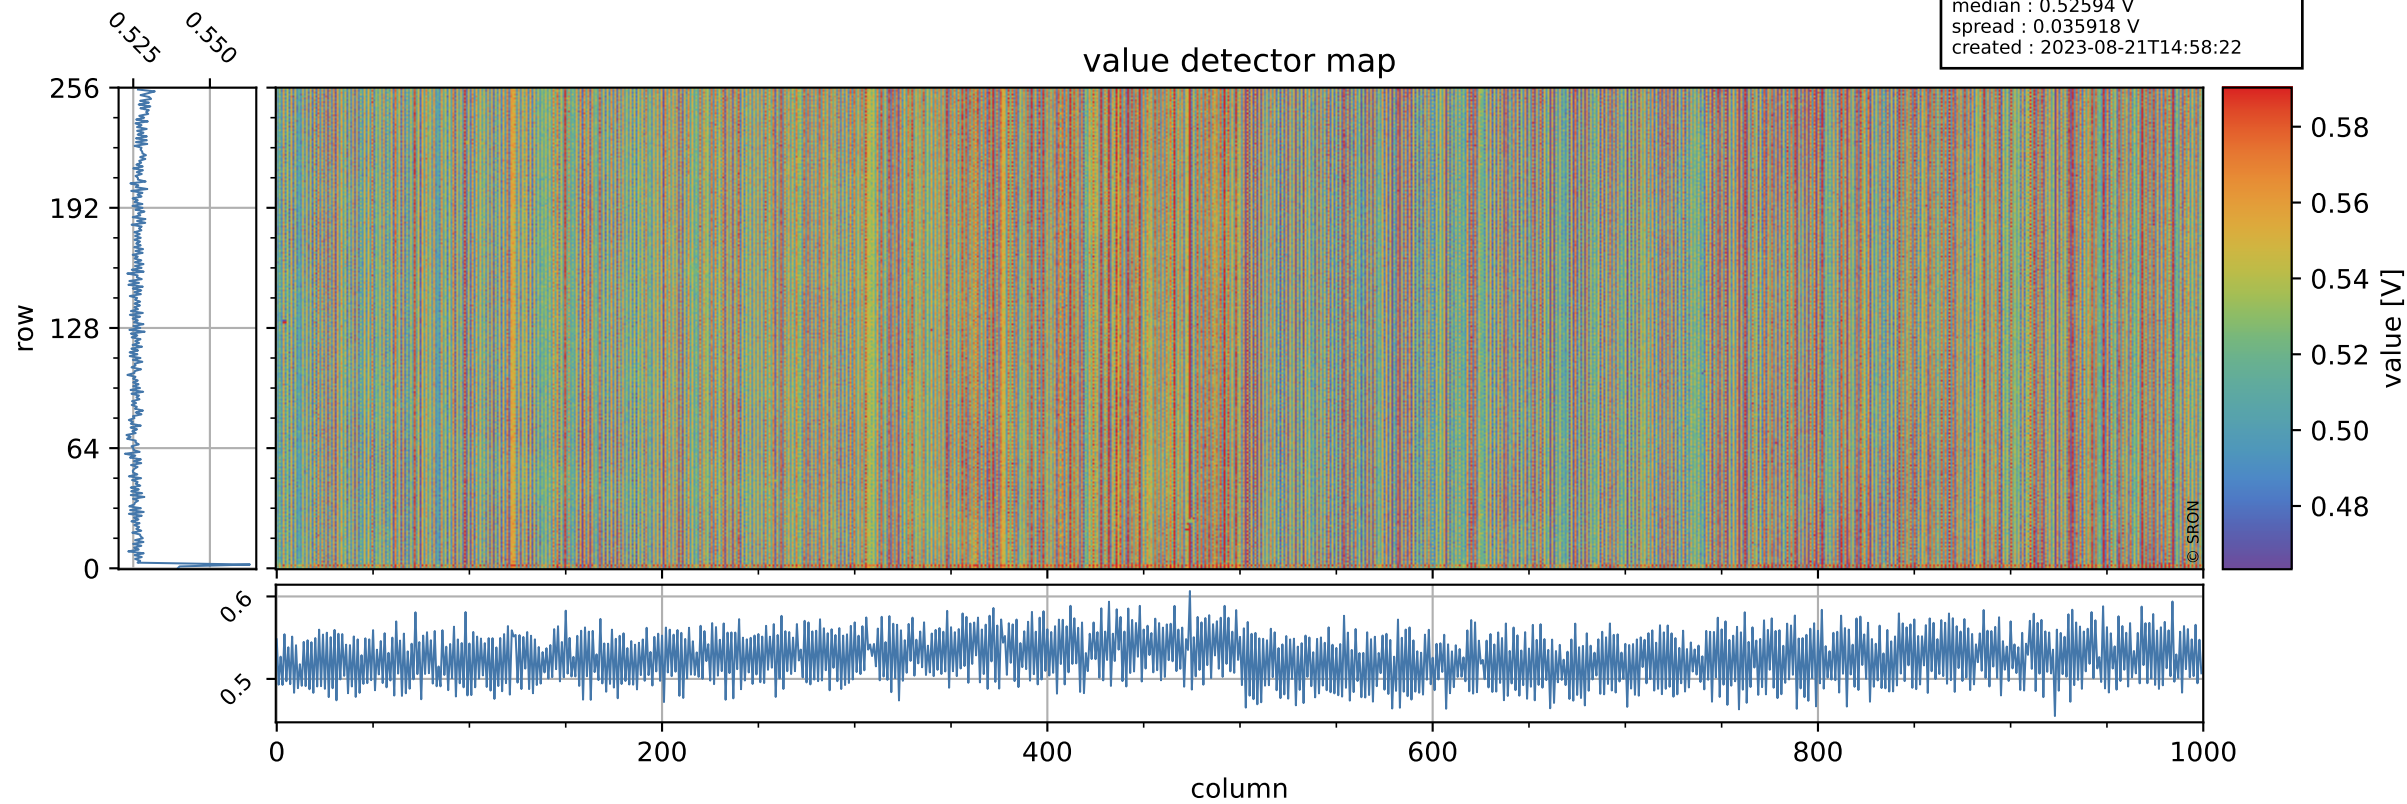

Tropomi SWIR offset (official)

orbits : 18 in [18607, 18652]
coverage : 2021-05-17 / 2021-05-20
median : 0.52594 V
spread : 0.035918 V
created : 2023-08-21T14:58:22

value detector map

Tropomi SWIR offset (official)

orbits : 18 in [18607, 18652]
coverage : 2021-05-17 / 2021-05-20
median : 30.862 μV
spread : 15.143 μV
created : 2023-08-21T14:58:22

Tropomi SWIR offset (official)

value compared with SWIR offset CKD

orbits : 18 in [18607, 18652]
coverage : 2021-05-17 / 2021-05-20
median : -0.064644 mV
spread : 0.38927 mV
created : 2023-08-21T14:58:23

Tropomi SWIR offset (official) ground-tracks of Sentinel-5P

orbits : 18 in [18607, 18652]
coverage : 2021-05-17 / 2021-05-20
created : 2023-08-21T14:58:23

Tropomi SWIR offset (official)

orbits : [2827, 18652]
coverage : 2018-04-30 / 2021-05-20
created : 2023-08-21T14:58:24

trend of detector median & temperatures