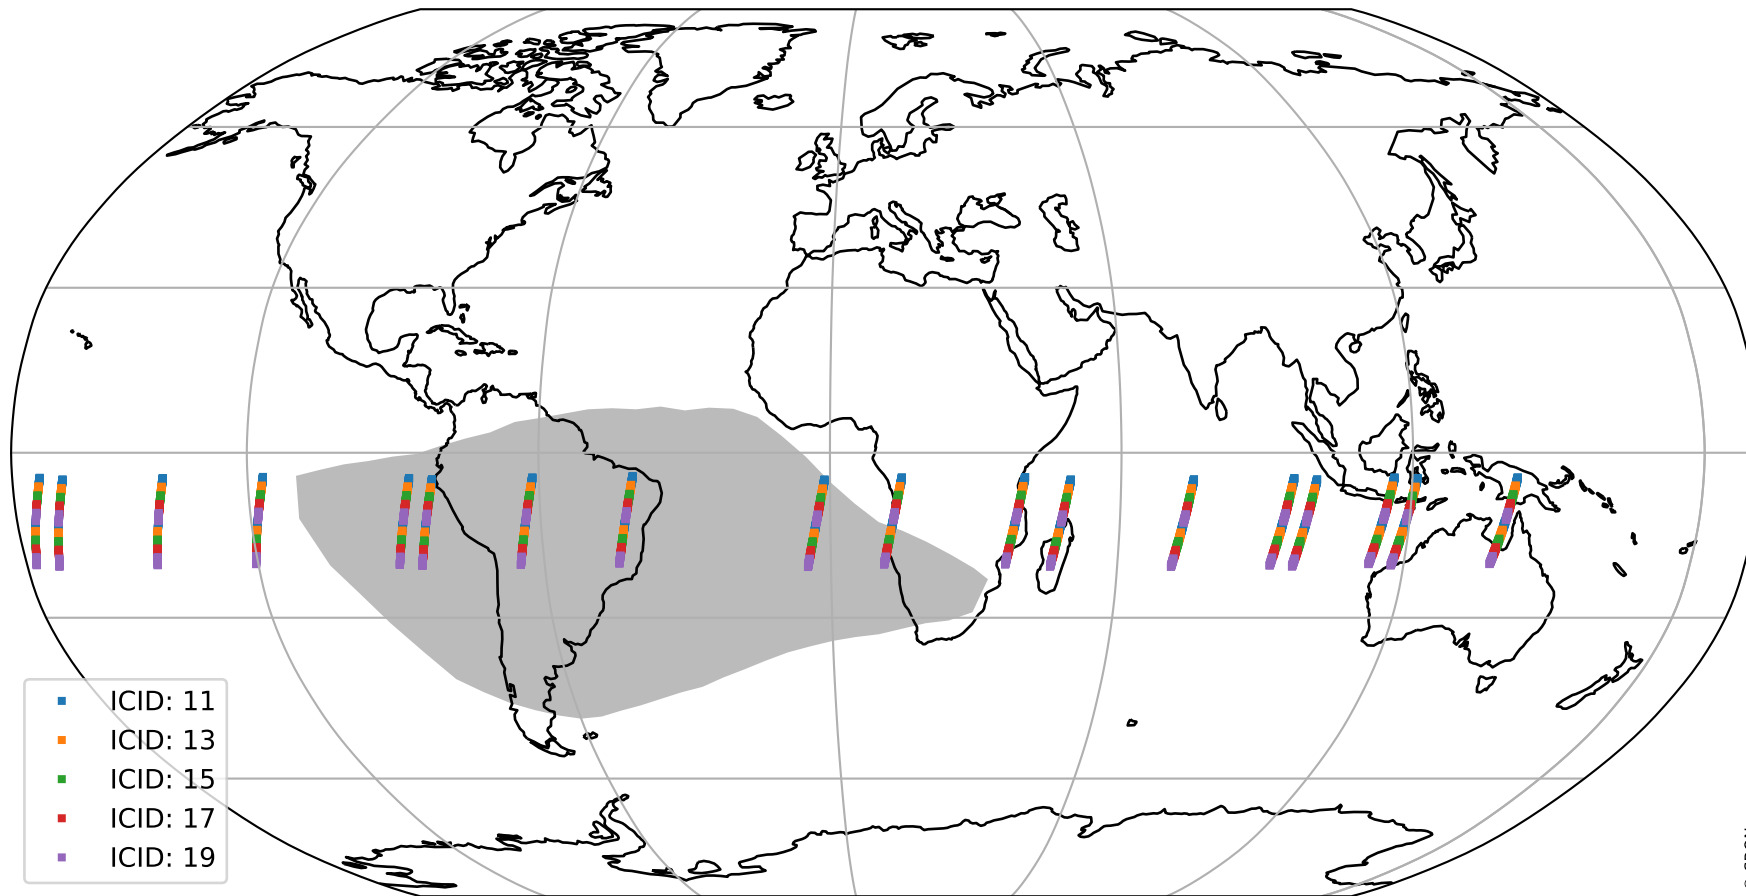

Tropomi SWIR offset (official)

orbits : 18 in [18607, 18652]
coverage : 2021-05-17 / 2021-05-20
median : 0.52594 V
spread : 0.035918 V
created : 2023-08-21T14:58:22

value detector map

Tropomi SWIR offset (official)

orbits : 18 in [18607, 18652]
coverage : 2021-05-17 / 2021-05-20
median : 30.862 μV
spread : 15.143 μV
created : 2023-08-21T14:58:22

Tropomi SWIR offset (official)

value compared with SWIR offset CKD

orbits : 18 in [18607, 18652]
coverage : 2021-05-17 / 2021-05-20
median : -0.064644 mV
spread : 0.38927 mV
created : 2023-08-21T14:58:23

Tropomi SWIR offset (official) ground-tracks of Sentinel-5P

orbits : 18 in [18607, 18652]
coverage : 2021-05-17 / 2021-05-20
created : 2023-08-21T14:58:23

Tropomi SWIR offset (official)

orbits : [2827, 18652]
coverage : 2018-04-30 / 2021-05-20
created : 2023-08-21T14:58:24

trend of detector median & temperatures