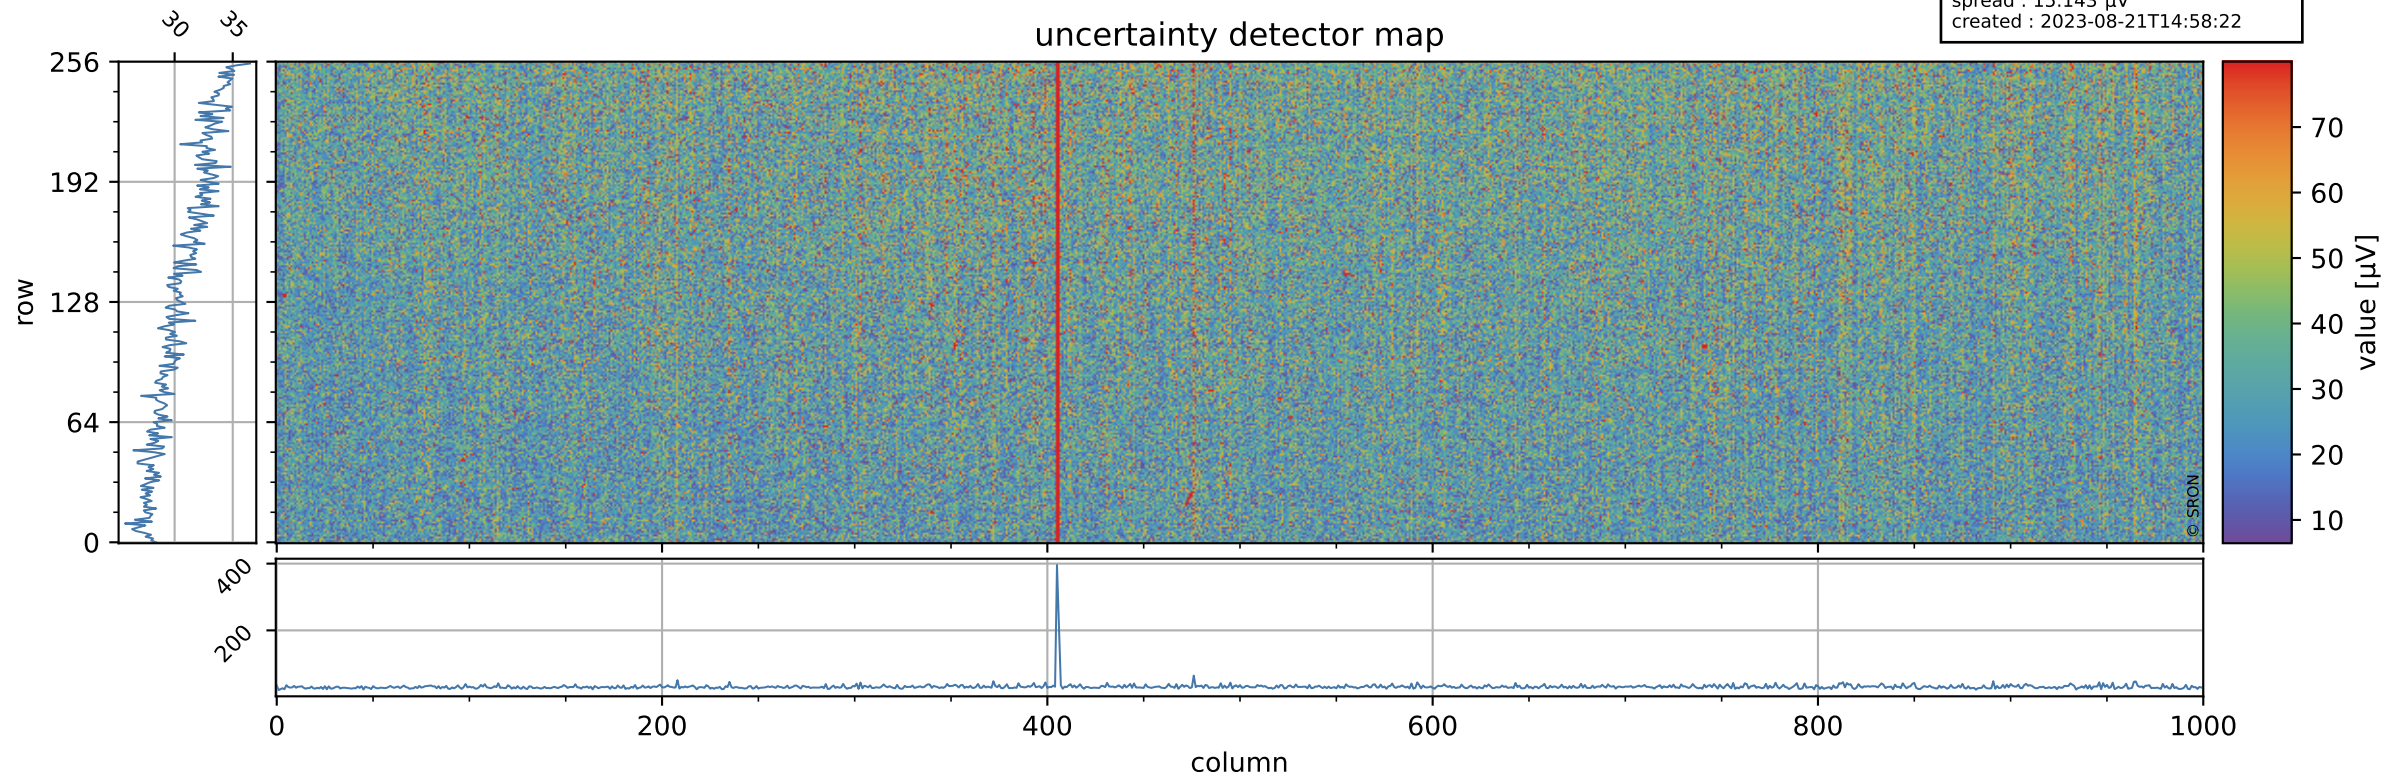

Tropomi SWIR offset (official)

orbits : 18 in [18607, 18652]
coverage : 2021-05-17 / 2021-05-20
median : 0.52594 V
spread : 0.035918 V
created : 2023-08-21T14:58:22

value detector map

Tropomi SWIR offset (official)

orbits : 18 in [18607, 18652]
coverage : 2021-05-17 / 2021-05-20
median : 30.862 μV
spread : 15.143 μV
created : 2023-08-21T14:58:22

Tropomi SWIR offset (official)

value compared with SWIR offset CKD

orbits : 18 in [18607, 18652]
coverage : 2021-05-17 / 2021-05-20
median : -0.064644 mV
spread : 0.38927 mV
created : 2023-08-21T14:58:23

Tropomi SWIR offset (official) ground-tracks of Sentinel-5P

orbits : 18 in [18607, 18652]
coverage : 2021-05-17 / 2021-05-20
created : 2023-08-21T14:58:23

Tropomi SWIR offset (official)

orbits : [2827, 18652]
coverage : 2018-04-30 / 2021-05-20
created : 2023-08-21T14:58:24

trend of detector median & temperatures