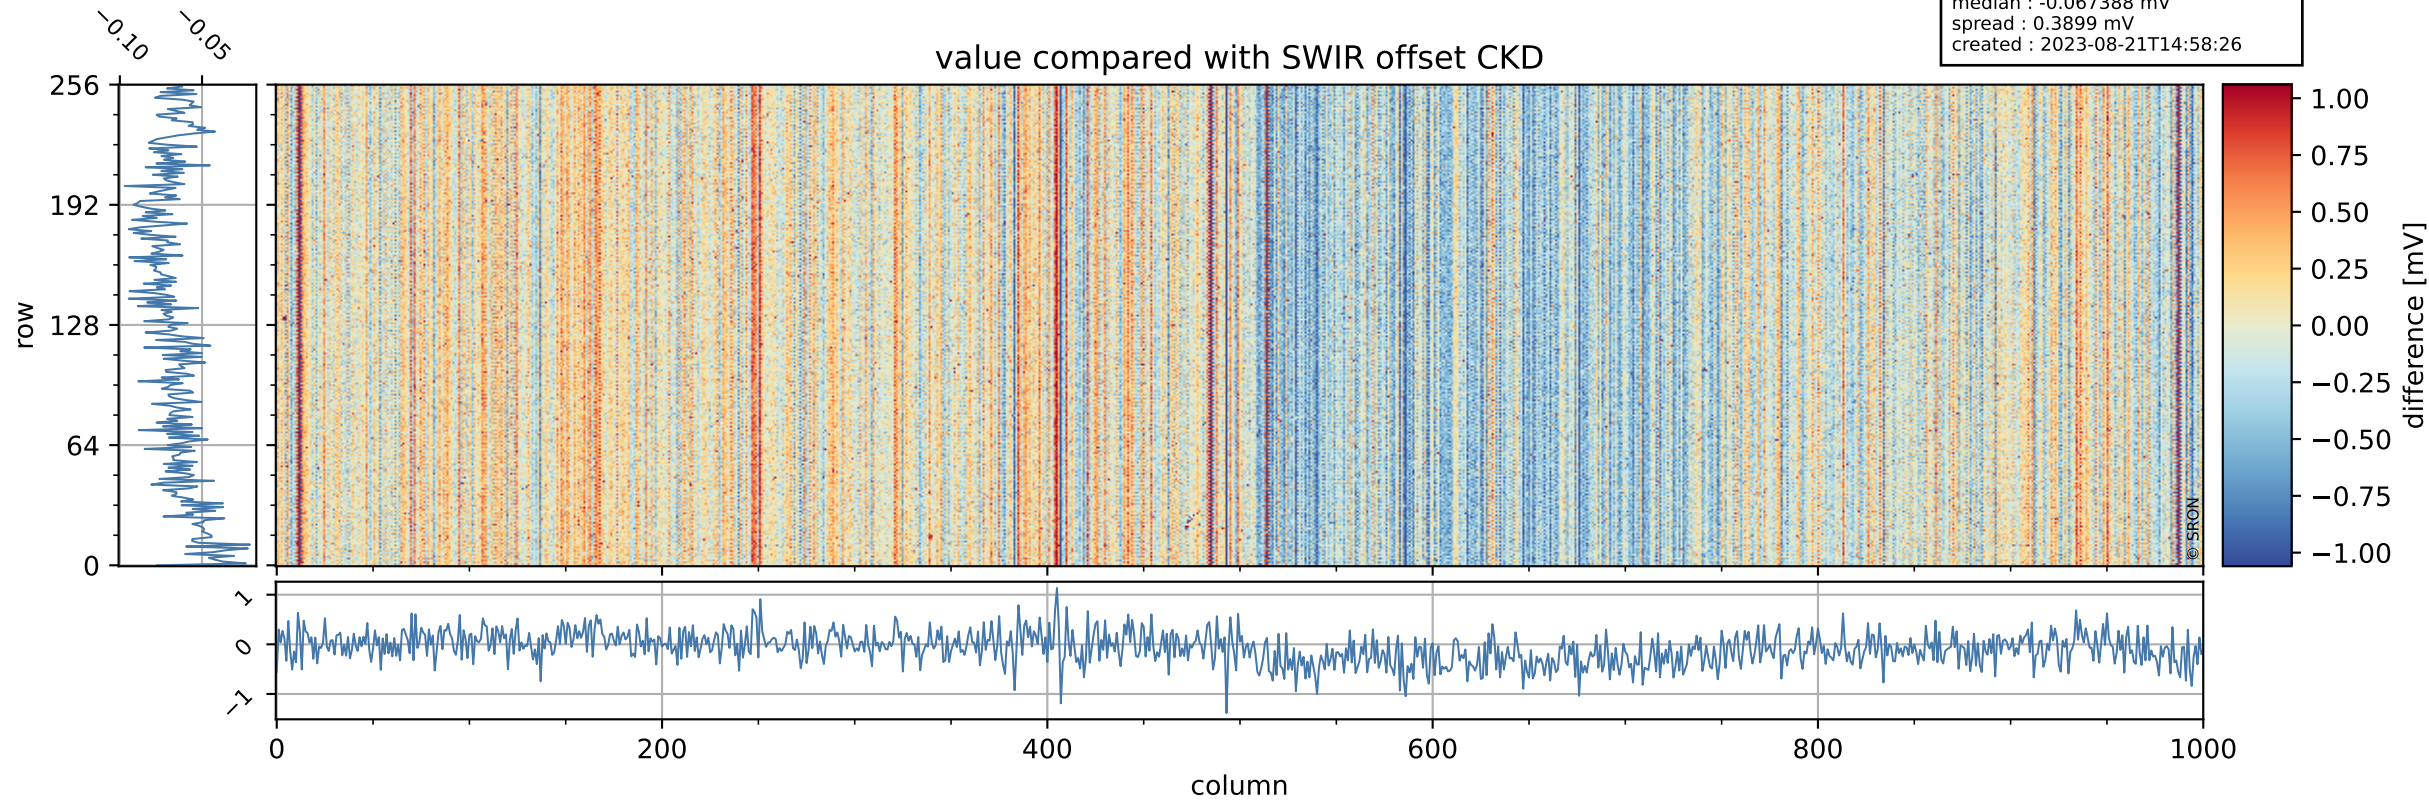

Tropomi SWIR offset (official)

orbits : 19 in [18622, 18667]
coverage : 2021-05-18 / 2021-05-21
median : 0.52594 V
spread : 0.035921 V
created : 2023-08-21T14:58:25

value detector map

Tropomi SWIR offset (official)

orbits : 19 in [18622, 18667]
coverage : 2021-05-18 / 2021-05-21
median : 31.813 μV
spread : 15.725 μV
created : 2023-08-21T14:58:25

Tropomi SWIR offset (official)

orbits : 19 in [18622, 18667]
coverage : 2021-05-18 / 2021-05-21
median : -0.067388 mV
spread : 0.3899 mV
created : 2023-08-21T14:58:26

value compared with SWIR offset CKD

Tropomi SWIR offset (official) ground-tracks of Sentinel-5P

orbits : 19 in [18622, 18667]
coverage : 2021-05-18 / 2021-05-21
created : 2023-08-21T14:58:26

Tropomi SWIR offset (official)

orbits : [2827, 18667]
coverage : 2018-04-30 / 2021-05-21
created : 2023-08-21T14:58:27

trend of detector median & temperatures