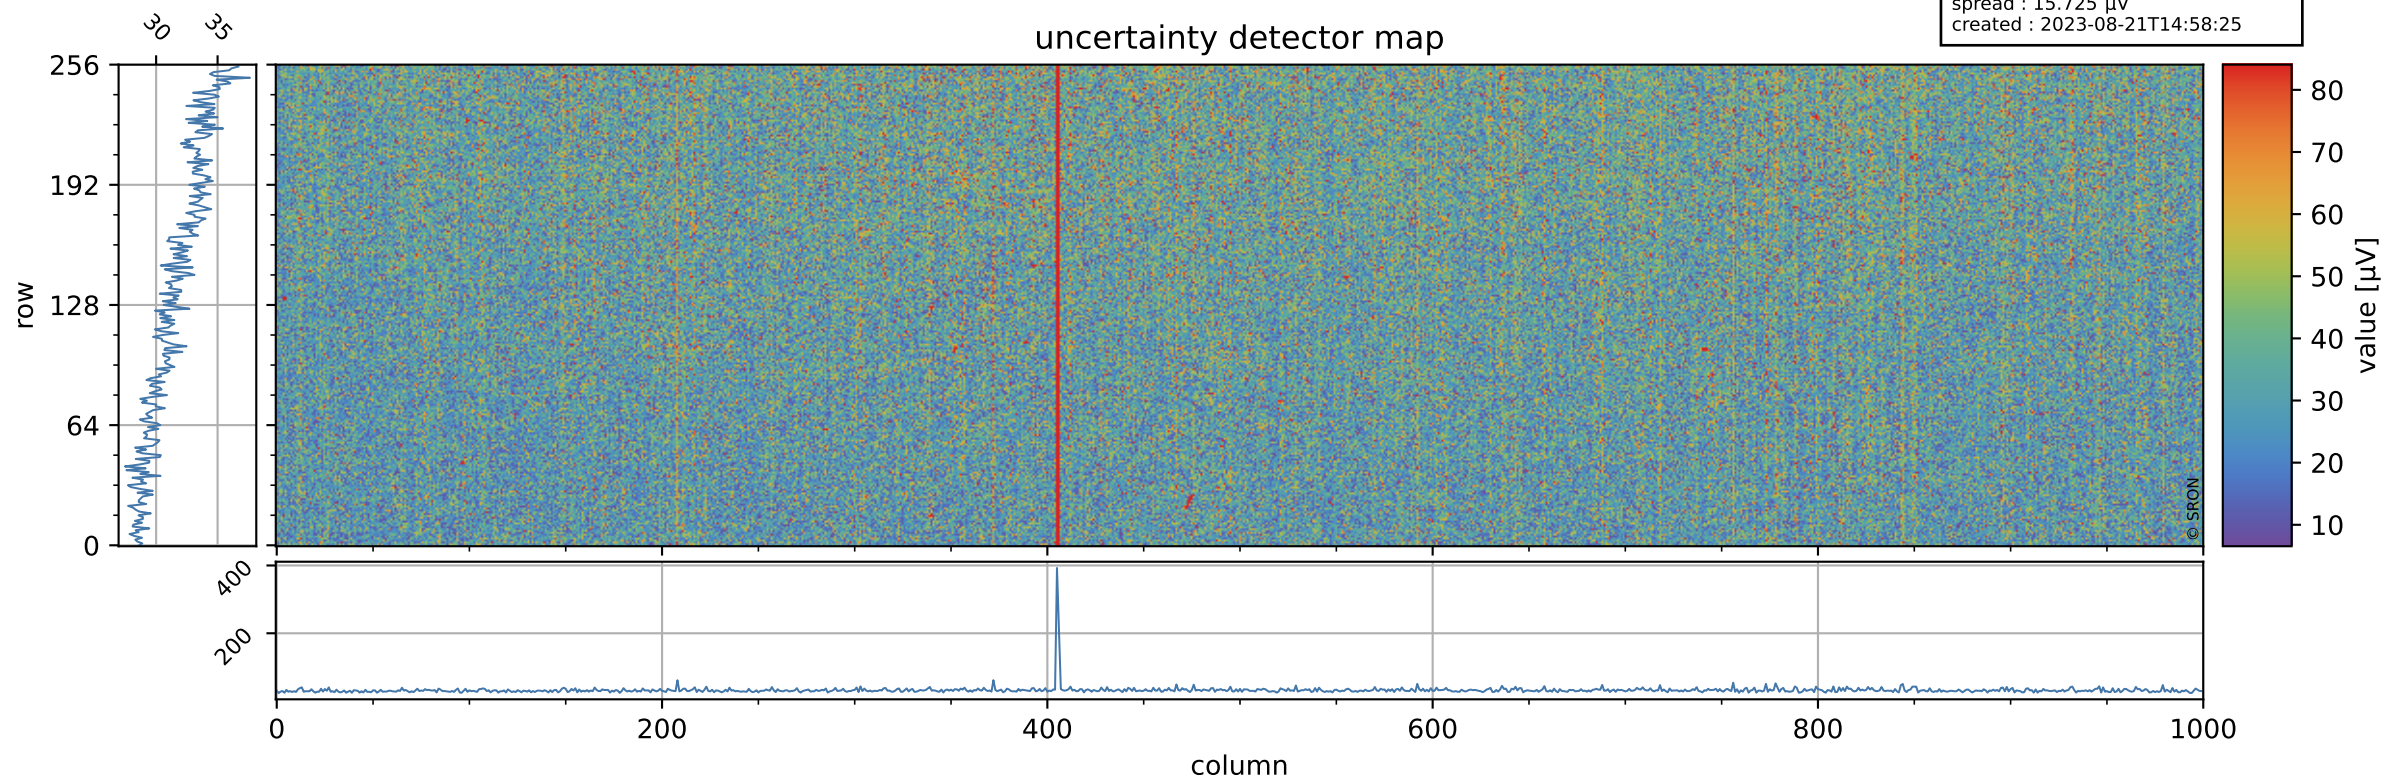

Tropomi SWIR offset (official)

orbits : 19 in [18622, 18667]
coverage : 2021-05-18 / 2021-05-21
median : 0.52594 V
spread : 0.035921 V
created : 2023-08-21T14:58:25

value detector map

Tropomi SWIR offset (official)

orbits : 19 in [18622, 18667]
coverage : 2021-05-18 / 2021-05-21
median : 31.813 μV
spread : 15.725 μV
created : 2023-08-21T14:58:25

Tropomi SWIR offset (official)

orbits : 19 in [18622, 18667]
coverage : 2021-05-18 / 2021-05-21
median : -0.067388 mV
spread : 0.3899 mV
created : 2023-08-21T14:58:26

value compared with SWIR offset CKD

Tropomi SWIR offset (official) ground-tracks of Sentinel-5P

orbits : 19 in [18622, 18667]
coverage : 2021-05-18 / 2021-05-21
created : 2023-08-21T14:58:26

Tropomi SWIR offset (official)

orbits : [2827, 18667]
coverage : 2018-04-30 / 2021-05-21
created : 2023-08-21T14:58:27

trend of detector median & temperatures