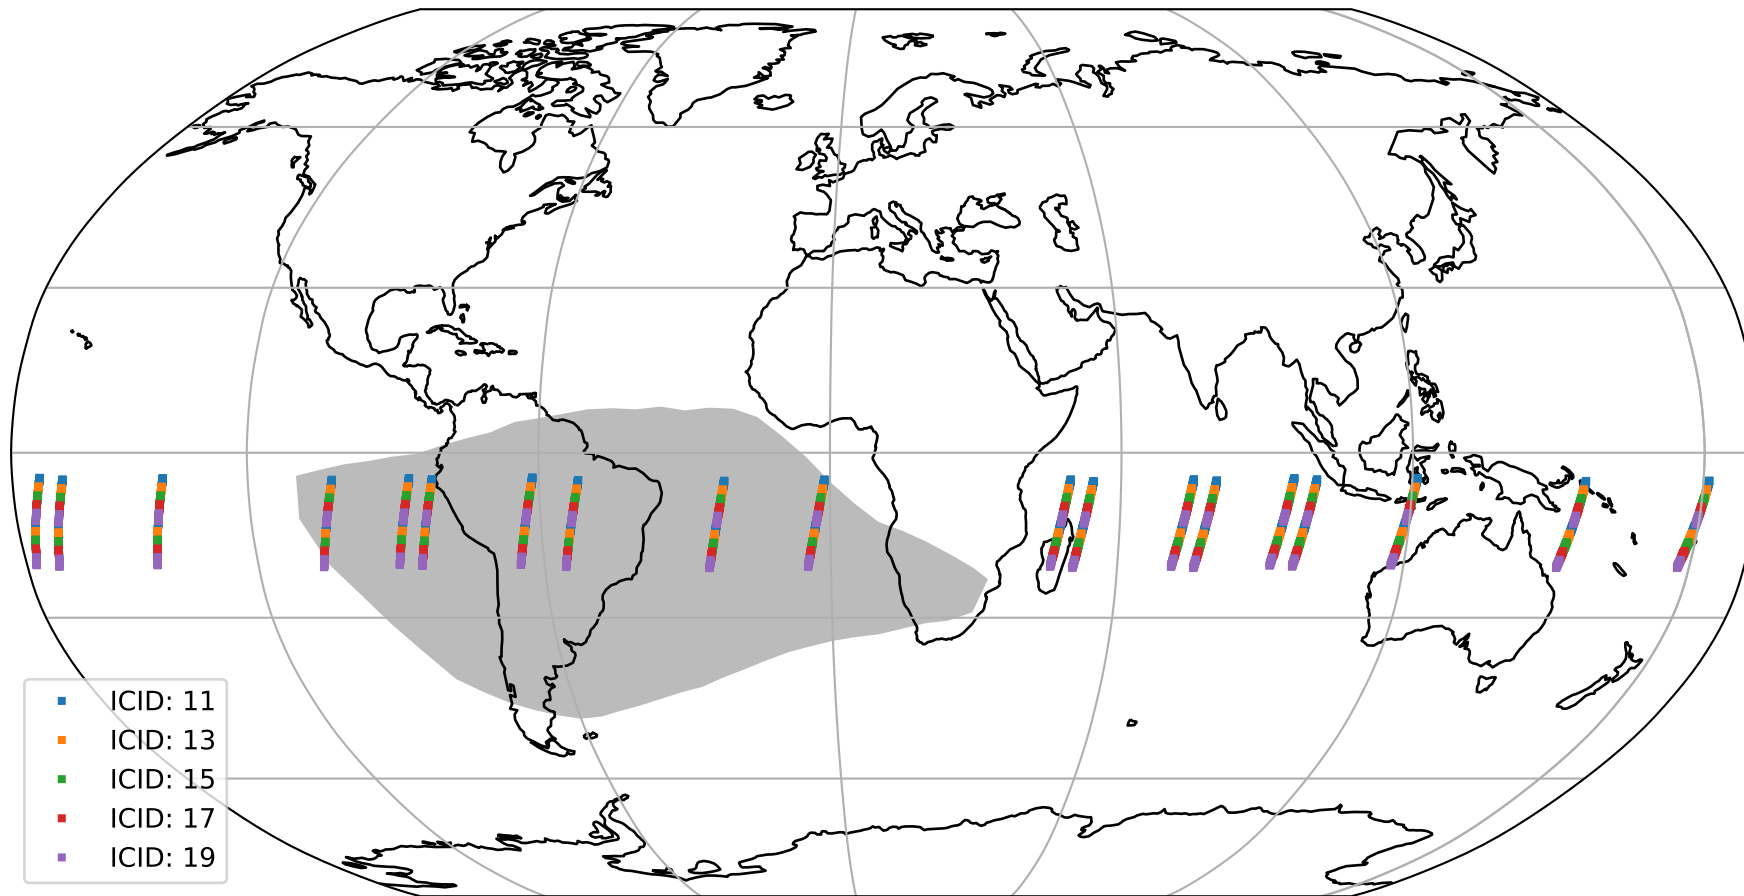

Tropomi SWIR offset (official)

orbits : 19 in [18622, 18667]
coverage : 2021-05-18 / 2021-05-21
median : 0.52594 V
spread : 0.035921 V
created : 2023-08-21T14:58:25

value detector map

Tropomi SWIR offset (official)

orbits : 19 in [18622, 18667]
coverage : 2021-05-18 / 2021-05-21
median : 31.813 μV
spread : 15.725 μV
created : 2023-08-21T14:58:25

Tropomi SWIR offset (official)

orbits : 19 in [18622, 18667]
coverage : 2021-05-18 / 2021-05-21
median : -0.067388 mV
spread : 0.3899 mV
created : 2023-08-21T14:58:26

value compared with SWIR offset CKD

Tropomi SWIR offset (official) ground-tracks of Sentinel-5P

orbits : 19 in [18622, 18667]
coverage : 2021-05-18 / 2021-05-21
created : 2023-08-21T14:58:26

Tropomi SWIR offset (official)

orbits : [2827, 18667]
coverage : 2018-04-30 / 2021-05-21
created : 2023-08-21T14:58:27

trend of detector median & temperatures