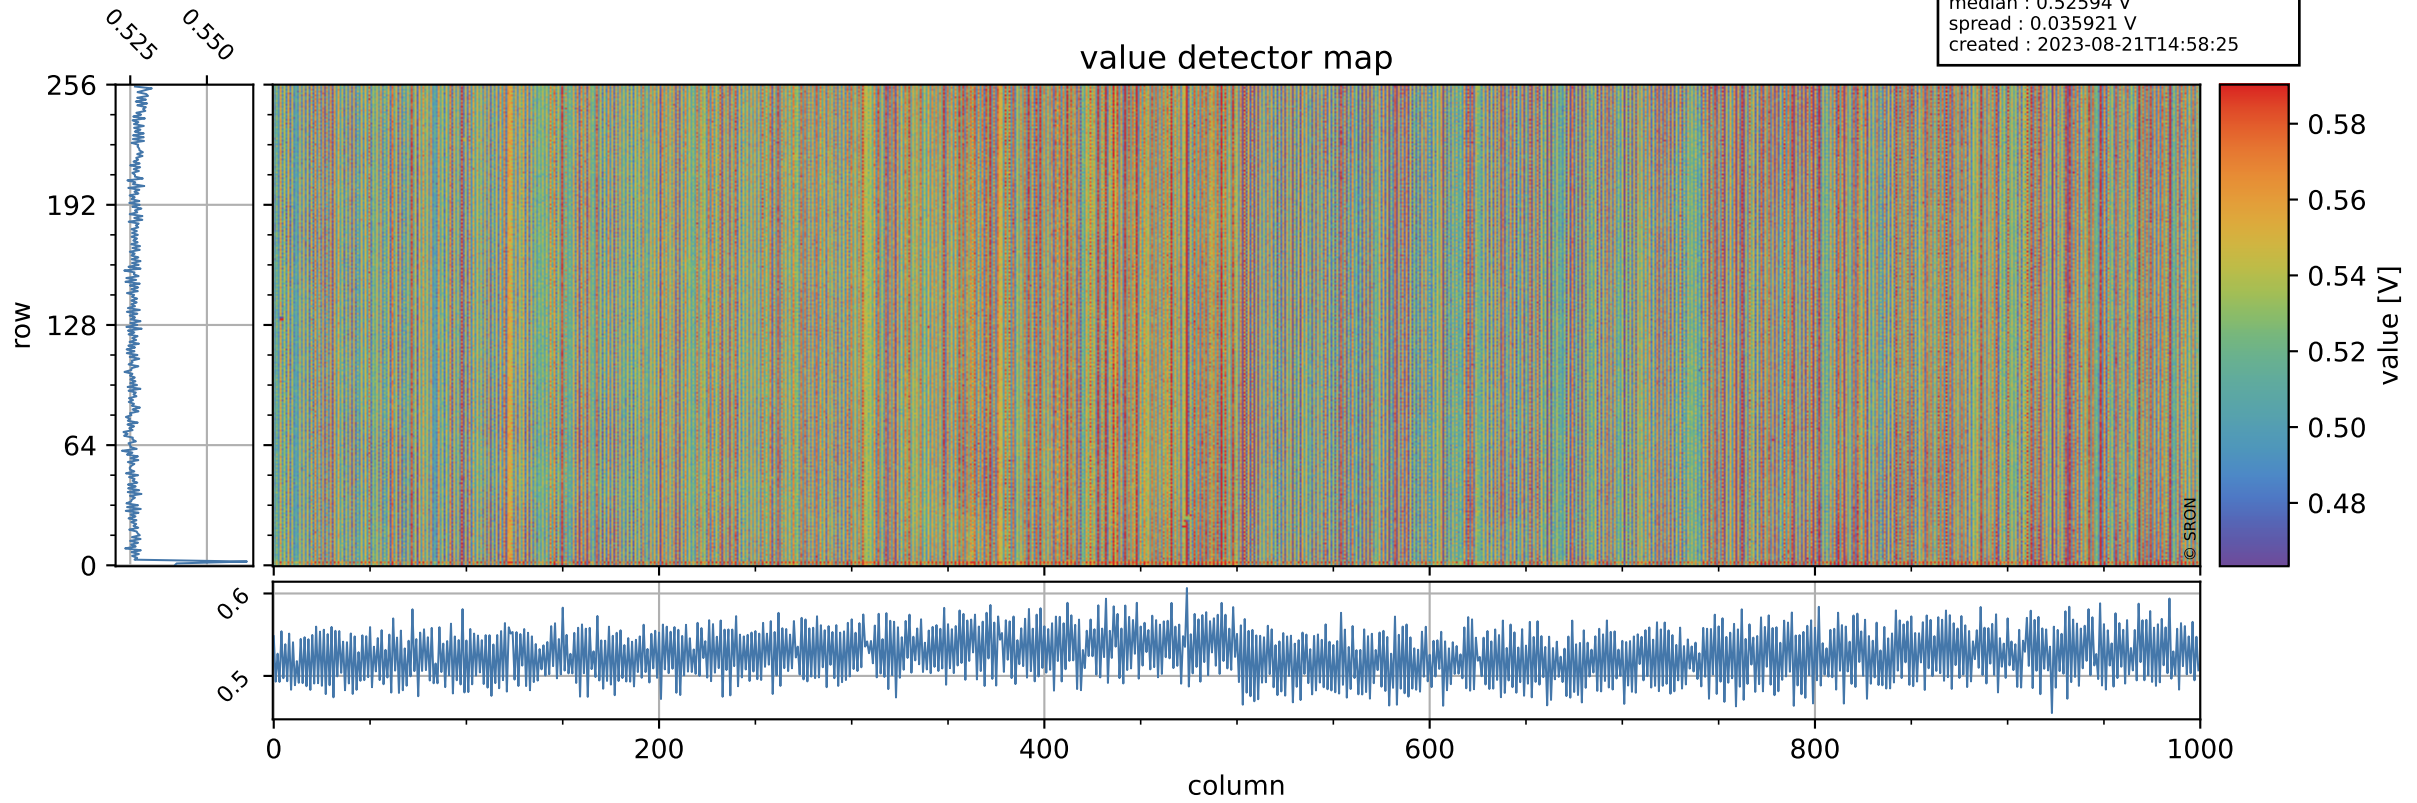

Tropomi SWIR offset (official)

orbits : 19 in [18622, 18667]
coverage : 2021-05-18 / 2021-05-21
median : 0.52594 V
spread : 0.035921 V
created : 2023-08-21T14:58:25

value detector map

Tropomi SWIR offset (official)

orbits : 19 in [18622, 18667]
coverage : 2021-05-18 / 2021-05-21
median : 31.813 μV
spread : 15.725 μV
created : 2023-08-21T14:58:25

Tropomi SWIR offset (official)

orbits : 19 in [18622, 18667]
coverage : 2021-05-18 / 2021-05-21
median : -0.067388 mV
spread : 0.3899 mV
created : 2023-08-21T14:58:26

value compared with SWIR offset CKD

Tropomi SWIR offset (official) ground-tracks of Sentinel-5P

orbits : 19 in [18622, 18667]
coverage : 2021-05-18 / 2021-05-21
created : 2023-08-21T14:58:26

Tropomi SWIR offset (official)

orbits : [2827, 18667]
coverage : 2018-04-30 / 2021-05-21
created : 2023-08-21T14:58:27

trend of detector median & temperatures