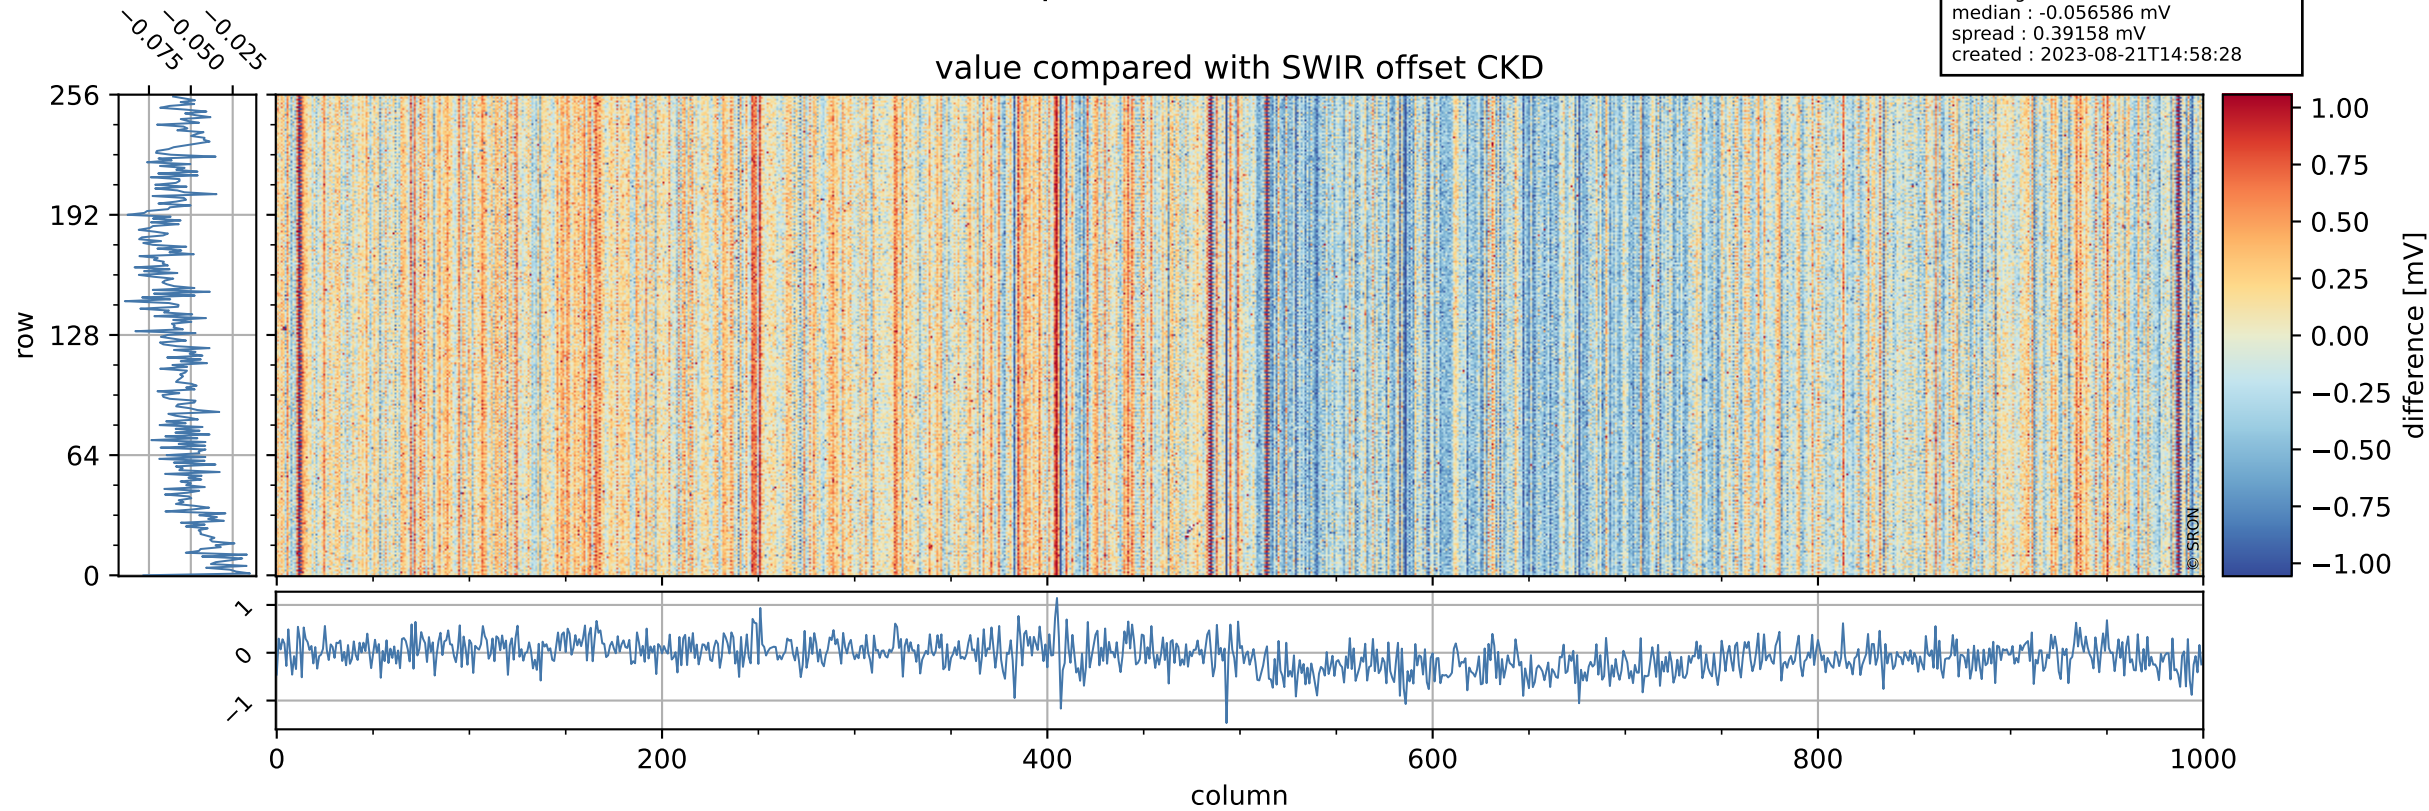

Tropomi SWIR offset (official)

orbits : 19 in [18637, 18682]
coverage : 2021-05-19 / 2021-05-22
median : 0.52595 V
spread : 0.035923 V
created : 2023-08-21T14:58:28

value detector map

Tropomi SWIR offset (official)

orbits : 19 in [18637, 18682]
coverage : 2021-05-19 / 2021-05-22
median : 32.351 μV
spread : 15.975 μV
created : 2023-08-21T14:58:28

Tropomi SWIR offset (official)

orbits : 19 in [18637, 18682]
coverage : 2021-05-19 / 2021-05-22
median : -0.056586 mV
spread : 0.39158 mV
created : 2023-08-21T14:58:28

value compared with SWIR offset CKD

Tropomi SWIR offset (official) ground-tracks of Sentinel-5P

orbits : 19 in [18637, 18682]
coverage : 2021-05-19 / 2021-05-22
created : 2023-08-21T14:58:29

Tropomi SWIR offset (official)

orbits : [2827, 18682]
coverage : 2018-04-30 / 2021-05-22
created : 2023-08-21T14:58:30

trend of detector median & temperatures