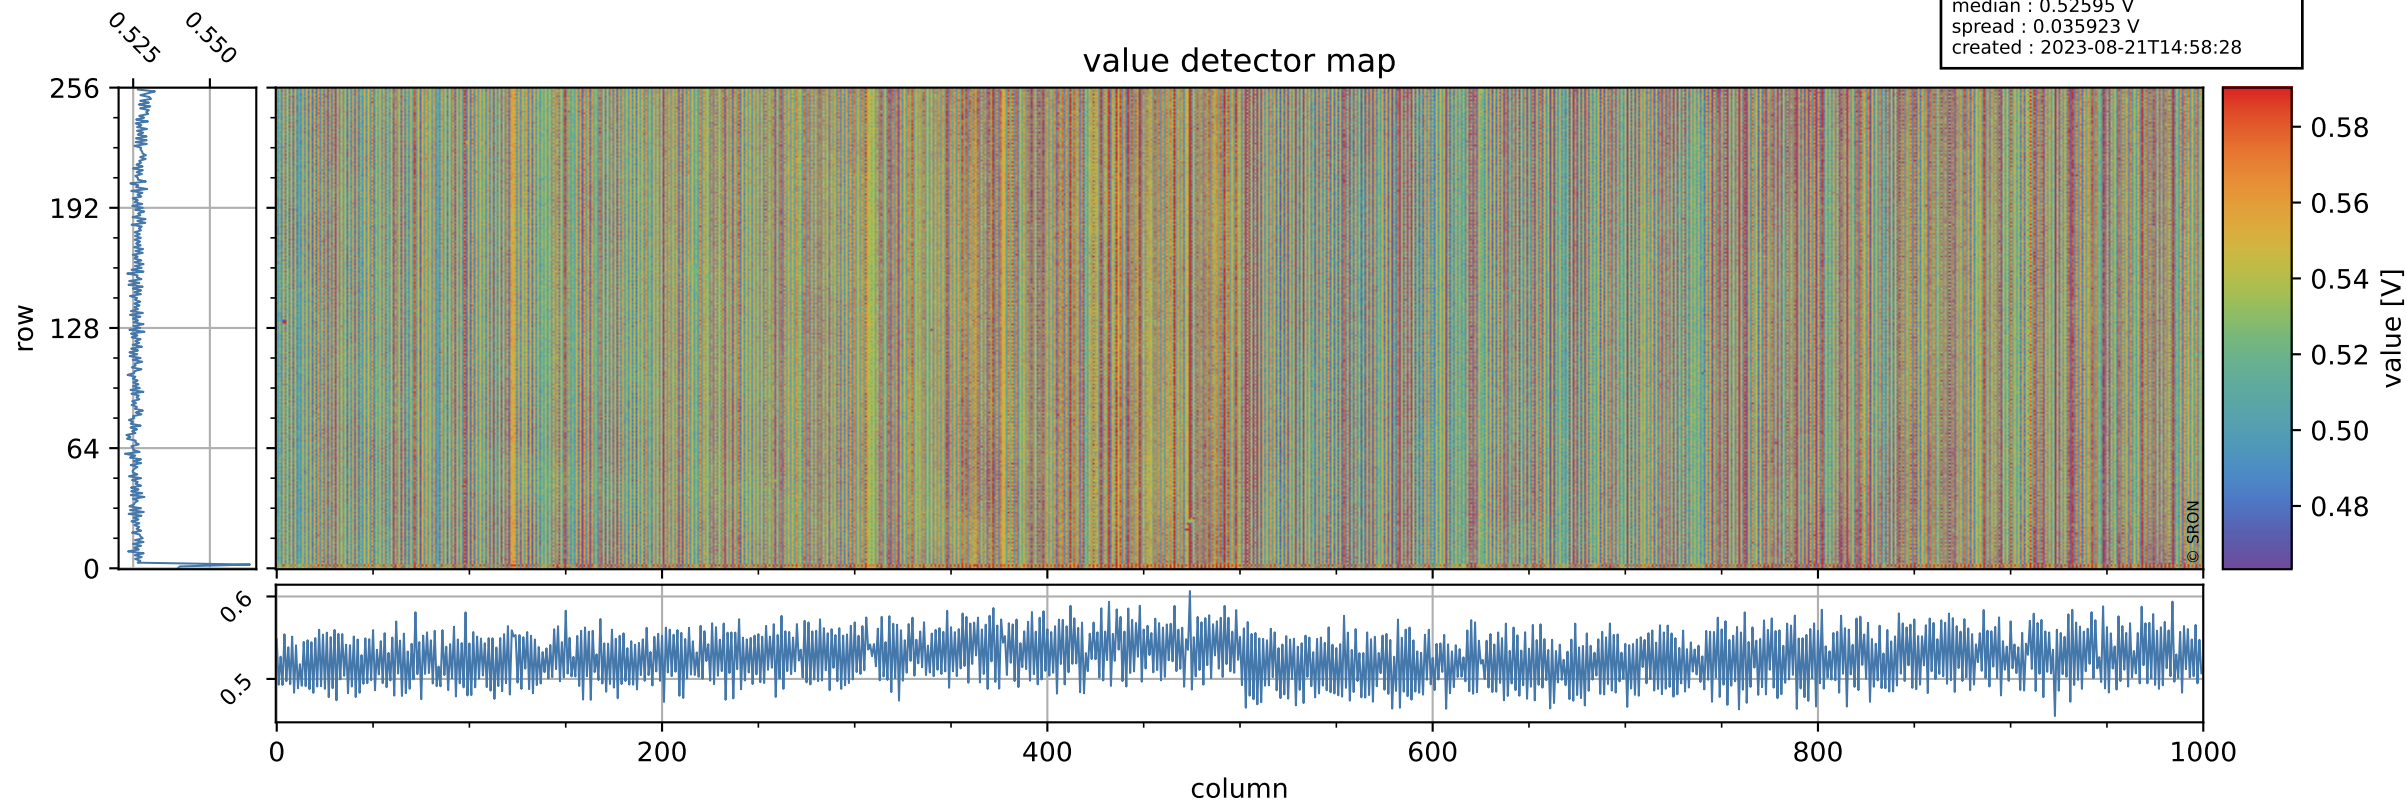

Tropomi SWIR offset (official)

orbits : 19 in [18637, 18682]
coverage : 2021-05-19 / 2021-05-22
median : 0.52595 V
spread : 0.035923 V
created : 2023-08-21T14:58:28

value detector map

Tropomi SWIR offset (official)

orbits : 19 in [18637, 18682]
coverage : 2021-05-19 / 2021-05-22
median : 32.351 μV
spread : 15.975 μV
created : 2023-08-21T14:58:28

Tropomi SWIR offset (official)

orbits : 19 in [18637, 18682]
coverage : 2021-05-19 / 2021-05-22
median : -0.056586 mV
spread : 0.39158 mV
created : 2023-08-21T14:58:28

value compared with SWIR offset CKD

Tropomi SWIR offset (official) ground-tracks of Sentinel-5P

orbits : 19 in [18637, 18682]
coverage : 2021-05-19 / 2021-05-22
created : 2023-08-21T14:58:29

Tropomi SWIR offset (official)

orbits : [2827, 18682]
coverage : 2018-04-30 / 2021-05-22
created : 2023-08-21T14:58:30

trend of detector median & temperatures