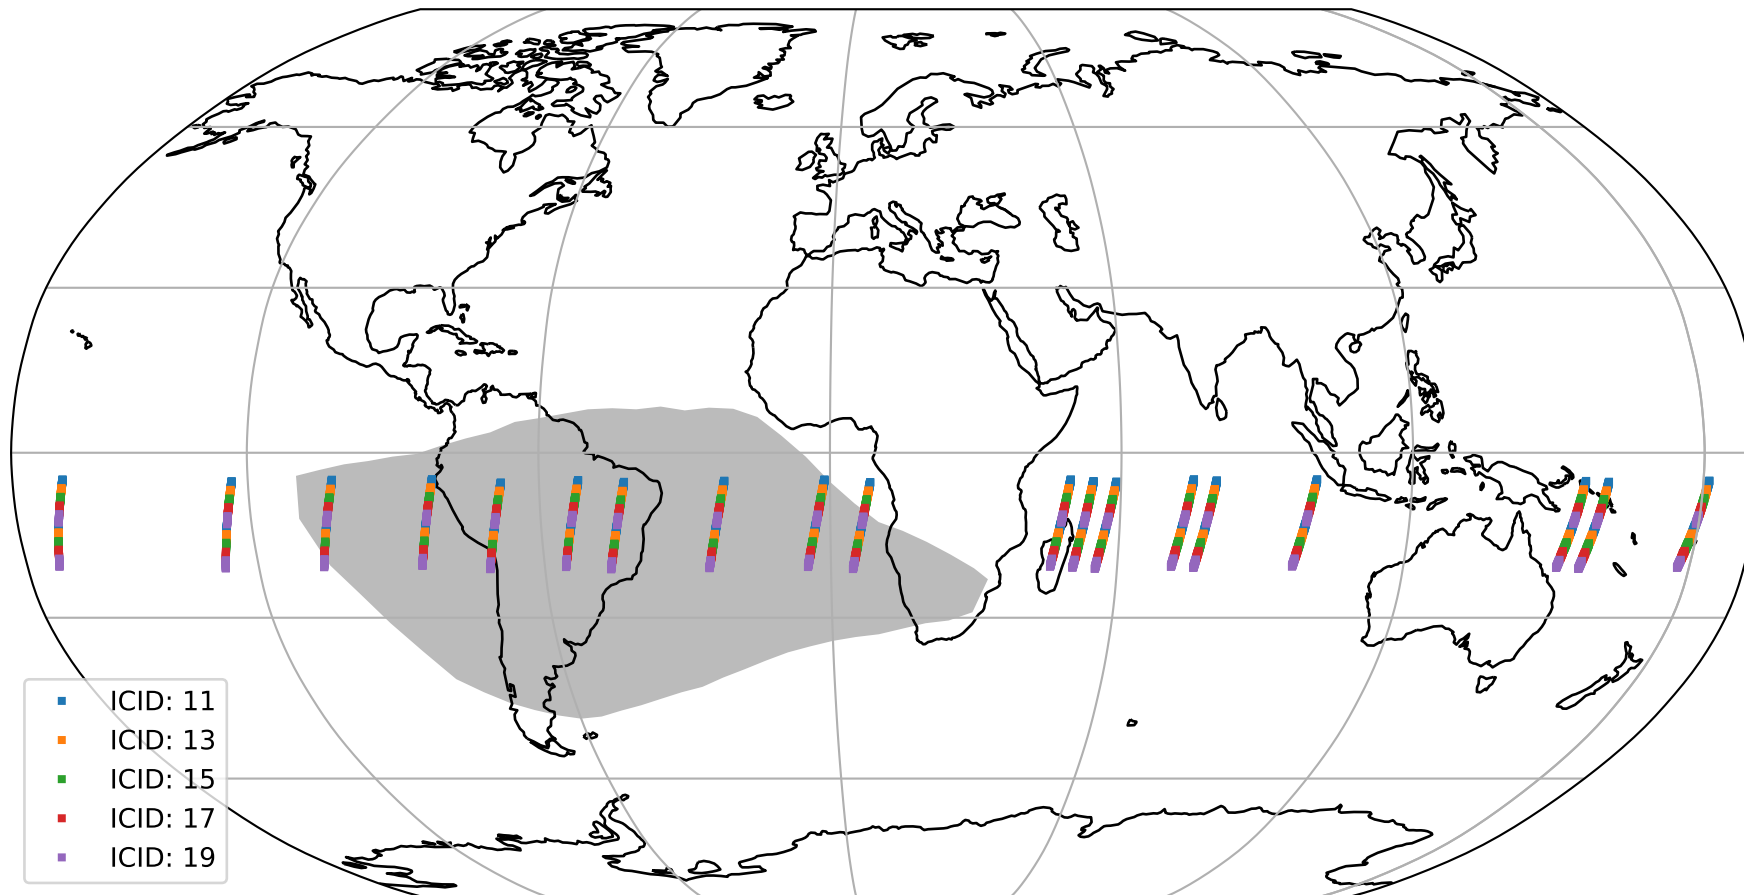

Tropomi SWIR offset (official)

orbits : 19 in [18637, 18682]
coverage : 2021-05-19 / 2021-05-22
median : 0.52595 V
spread : 0.035923 V
created : 2023-08-21T14:58:28

value detector map

Tropomi SWIR offset (official)

orbits : 19 in [18637, 18682]
coverage : 2021-05-19 / 2021-05-22
median : 32.351 μV
spread : 15.975 μV
created : 2023-08-21T14:58:28

Tropomi SWIR offset (official)

orbits : 19 in [18637, 18682]
coverage : 2021-05-19 / 2021-05-22
median : -0.056586 mV
spread : 0.39158 mV
created : 2023-08-21T14:58:28

value compared with SWIR offset CKD

Tropomi SWIR offset (official) ground-tracks of Sentinel-5P

orbits : 19 in [18637, 18682]
coverage : 2021-05-19 / 2021-05-22
created : 2023-08-21T14:58:29

Tropomi SWIR offset (official)

orbits : [2827, 18682]
coverage : 2018-04-30 / 2021-05-22
created : 2023-08-21T14:58:30

trend of detector median & temperatures