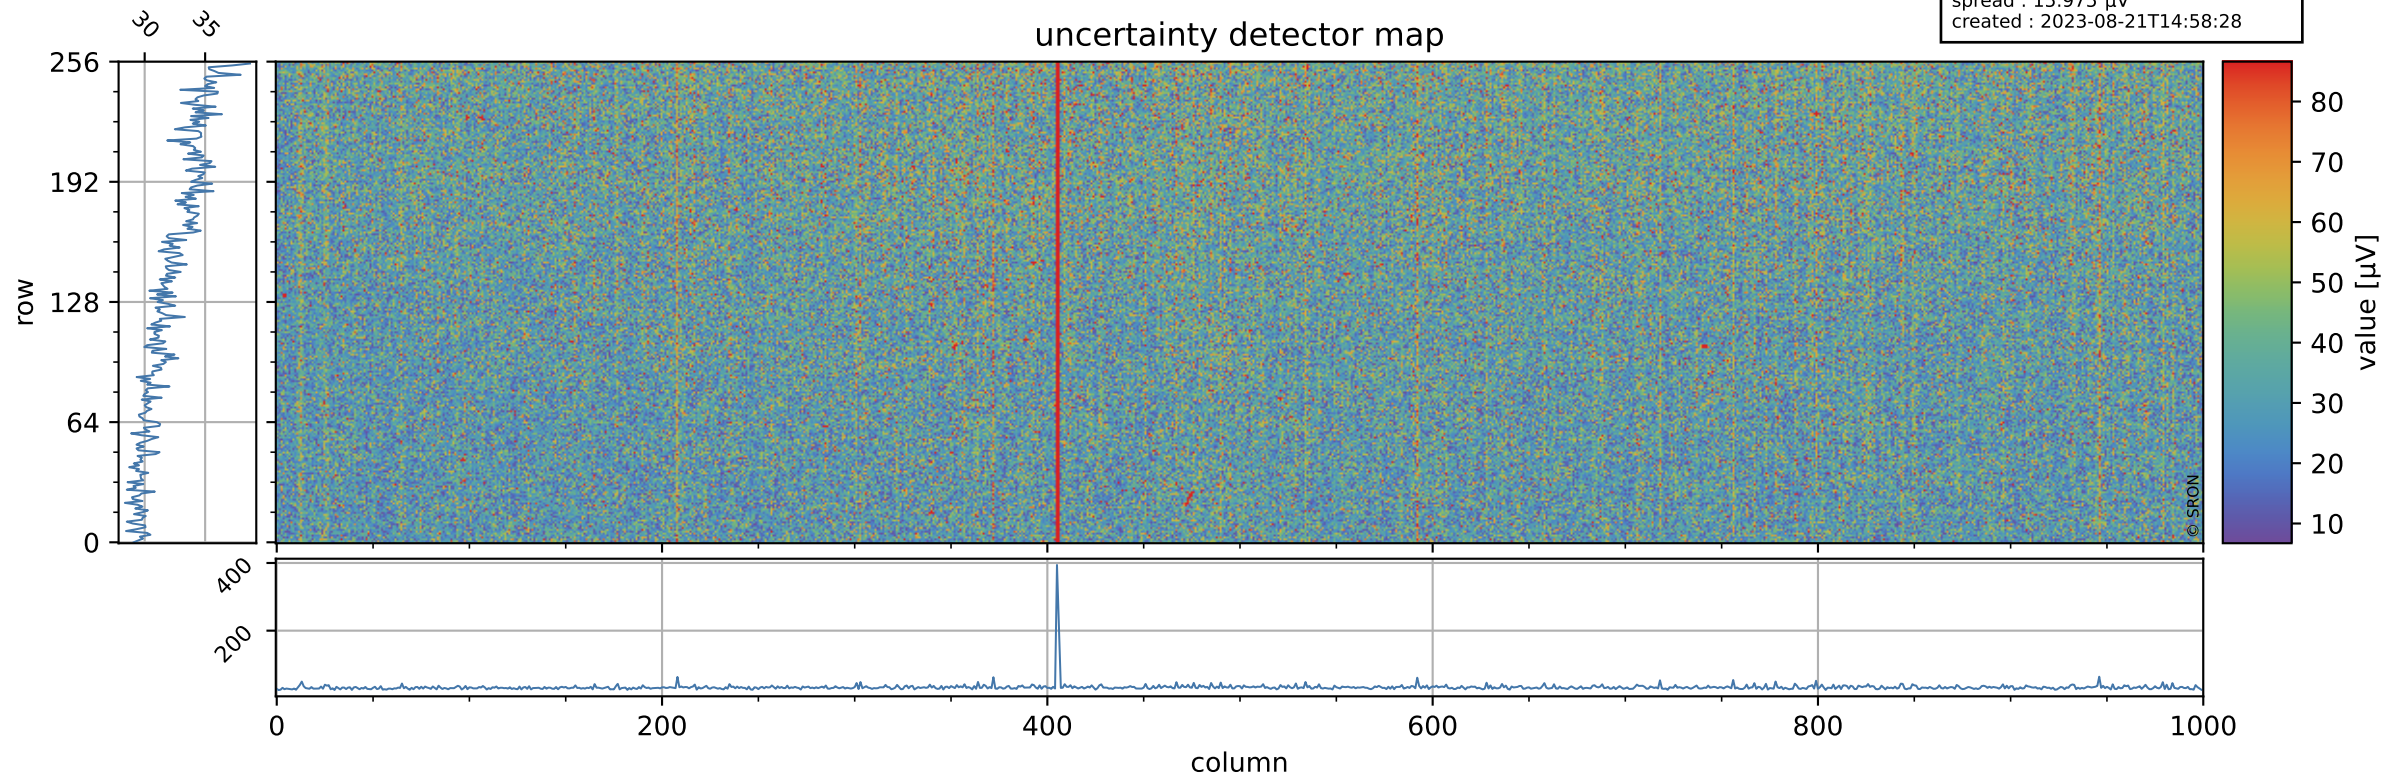

Tropomi SWIR offset (official)

orbits : 19 in [18637, 18682]
coverage : 2021-05-19 / 2021-05-22
median : 0.52595 V
spread : 0.035923 V
created : 2023-08-21T14:58:28

value detector map

Tropomi SWIR offset (official)

orbits : 19 in [18637, 18682]
coverage : 2021-05-19 / 2021-05-22
median : 32.351 μV
spread : 15.975 μV
created : 2023-08-21T14:58:28

Tropomi SWIR offset (official)

orbits : 19 in [18637, 18682]
coverage : 2021-05-19 / 2021-05-22
median : -0.056586 mV
spread : 0.39158 mV
created : 2023-08-21T14:58:28

value compared with SWIR offset CKD

Tropomi SWIR offset (official) ground-tracks of Sentinel-5P

orbits : 19 in [18637, 18682]
coverage : 2021-05-19 / 2021-05-22
created : 2023-08-21T14:58:29

Tropomi SWIR offset (official)

orbits : [2827, 18682]
coverage : 2018-04-30 / 2021-05-22
created : 2023-08-21T14:58:30

trend of detector median & temperatures