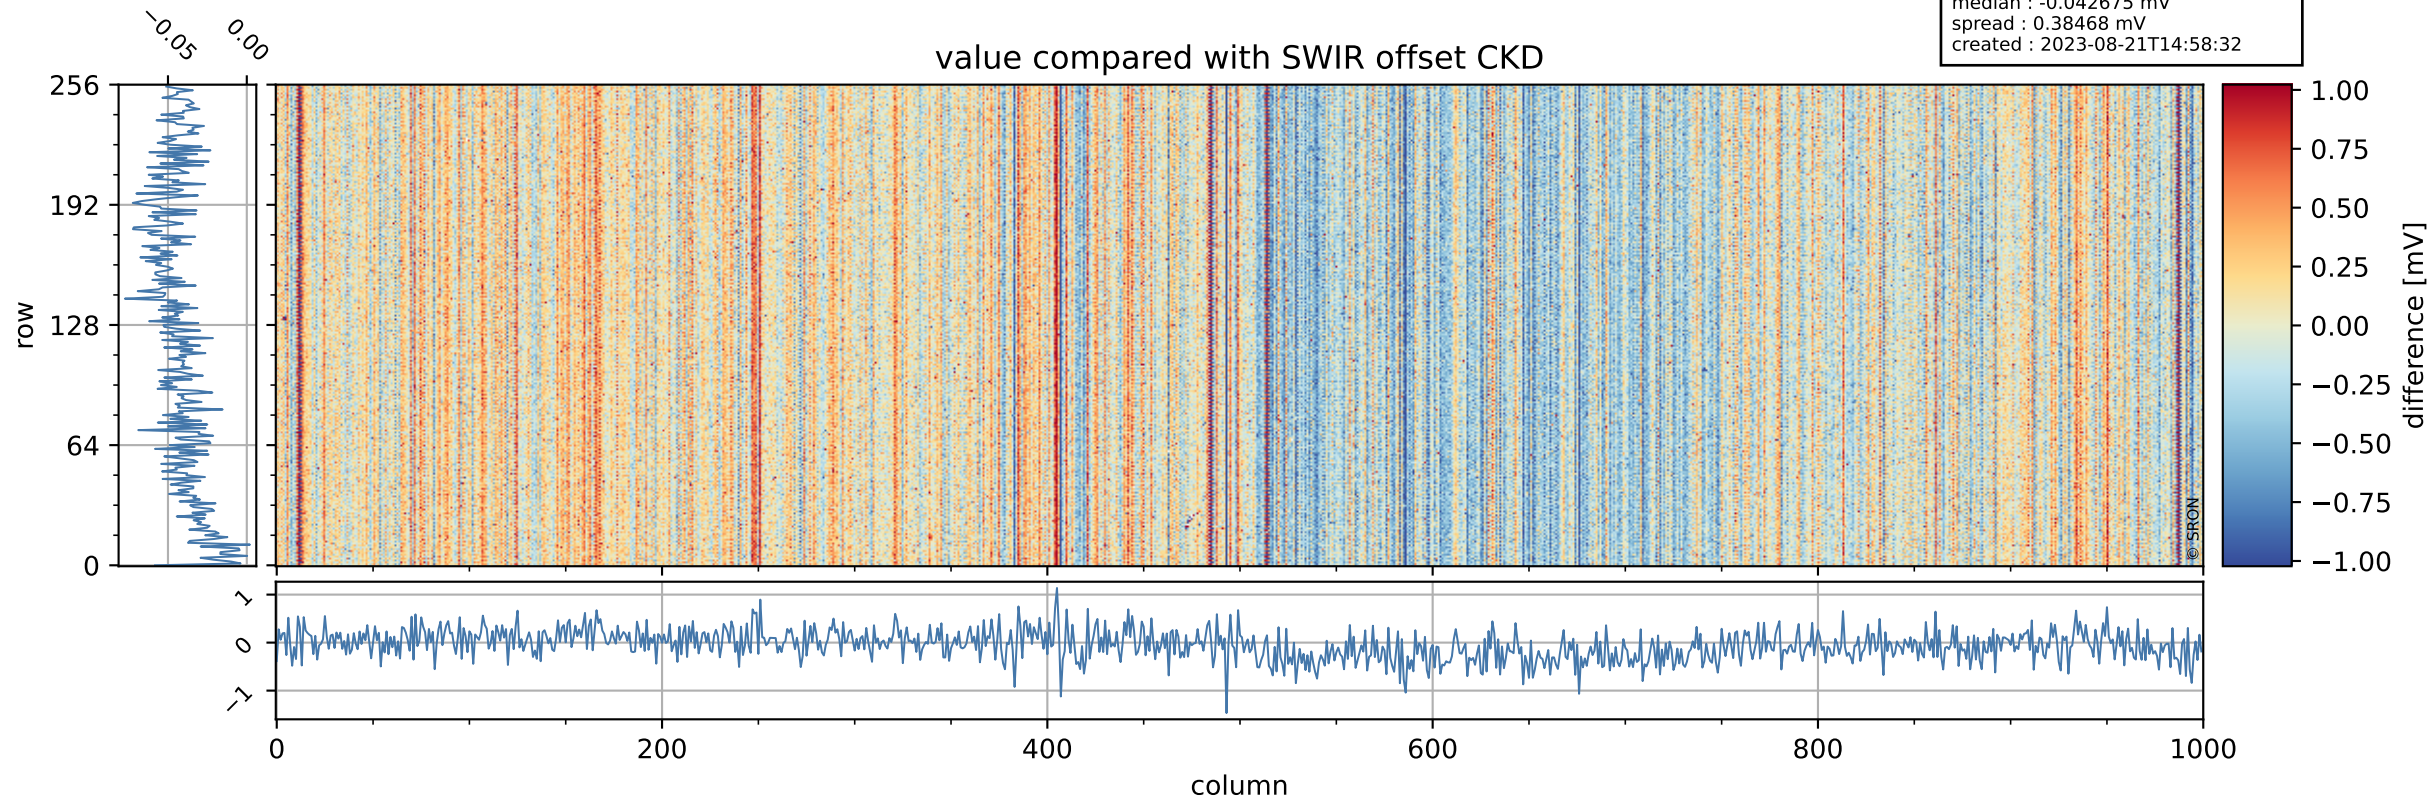

## value detector map

# Tropomi SWIR offset (official)

orbits : 19 in [18652, 18697]  
coverage : 2021-05-20 / 2021-05-23  
median : 31.83  $\mu\text{V}$   
spread : 15.842  $\mu\text{V}$   
created : 2023-08-21T14:58:32

# Tropomi SWIR offset (official)

orbits : 19 in [18652, 18697]  
coverage : 2021-05-20 / 2021-05-23  
median : -0.042675 mV  
spread : 0.38468 mV  
created : 2023-08-21T14:58:32

value compared with SWIR offset CKD

# Tropomi SWIR offset (official) ground-tracks of Sentinel-5P

orbits : 19 in [18652, 18697]  
coverage : 2021-05-20 / 2021-05-23  
created : 2023-08-21T14:58:32