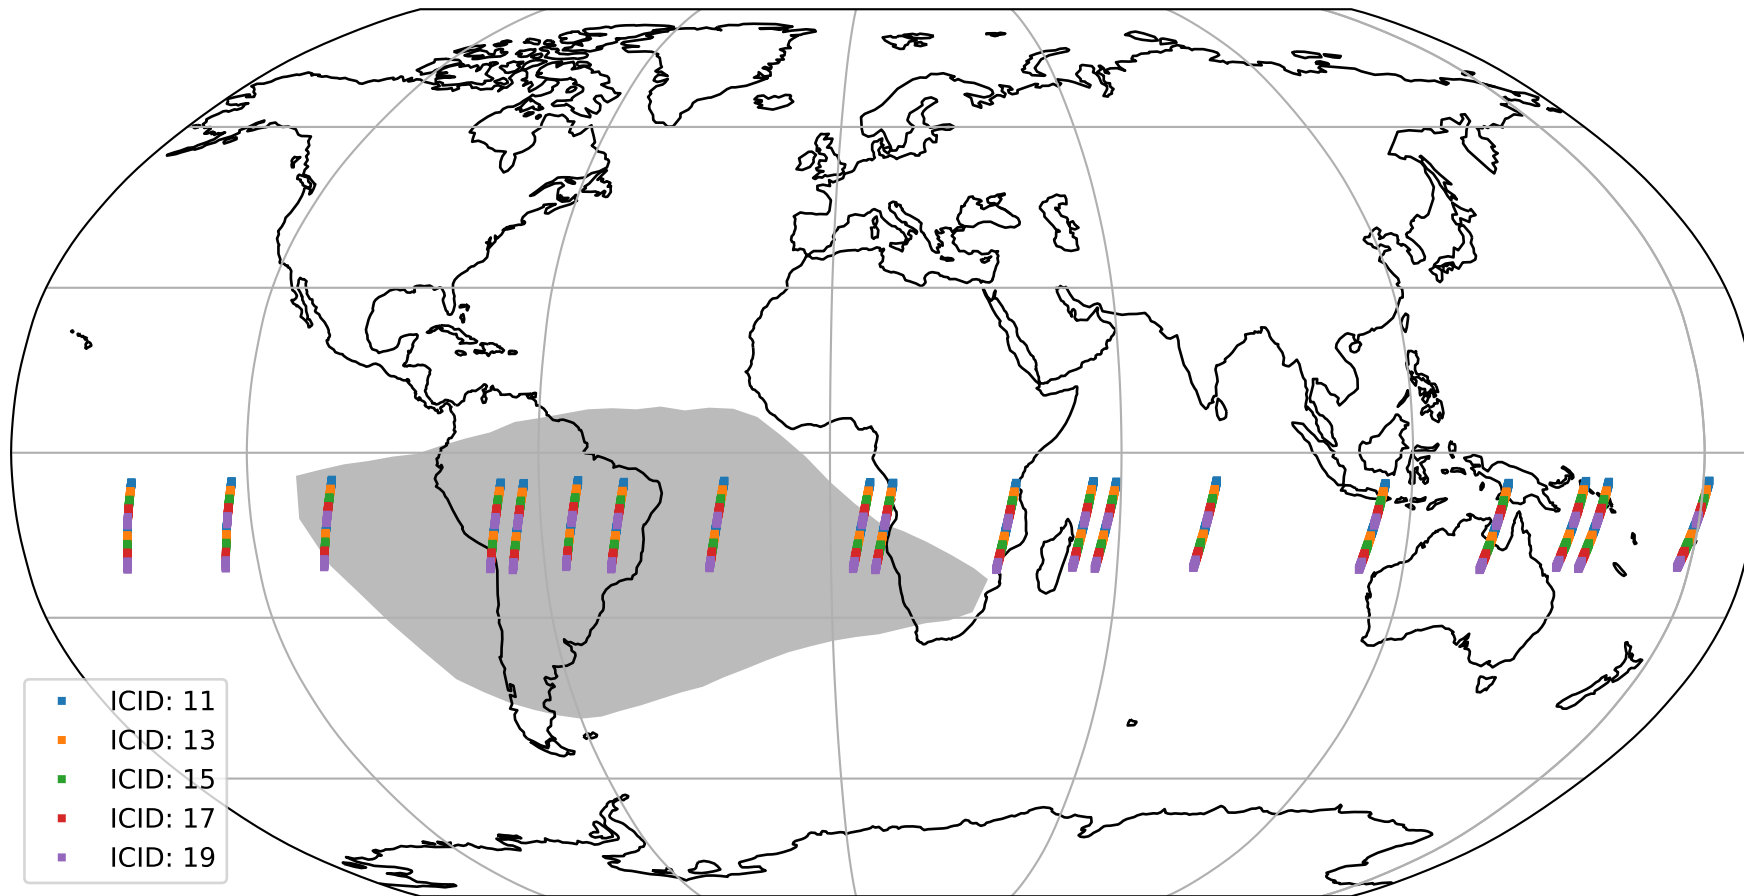

# Tropomi SWIR offset (official)

orbits : 19 in [18652, 18697]  
coverage : 2021-05-20 / 2021-05-23  
median : 31.83  $\mu\text{V}$   
spread : 15.842  $\mu\text{V}$   
created : 2023-08-21T14:58:32

# Tropomi SWIR offset (official)

orbits : 19 in [18652, 18697]  
coverage : 2021-05-20 / 2021-05-23  
median : -0.042675 mV  
spread : 0.38468 mV  
created : 2023-08-21T14:58:32

value compared with SWIR offset CKD

# Tropomi SWIR offset (official) ground-tracks of Sentinel-5P

orbits : 19 in [18652, 18697]  
coverage : 2021-05-20 / 2021-05-23  
created : 2023-08-21T14:58:32

# Tropomi SWIR offset (official)

orbits : [2827, 18697]  
coverage : 2018-04-30 / 2021-05-23  
created : 2023-08-21T14:58:33