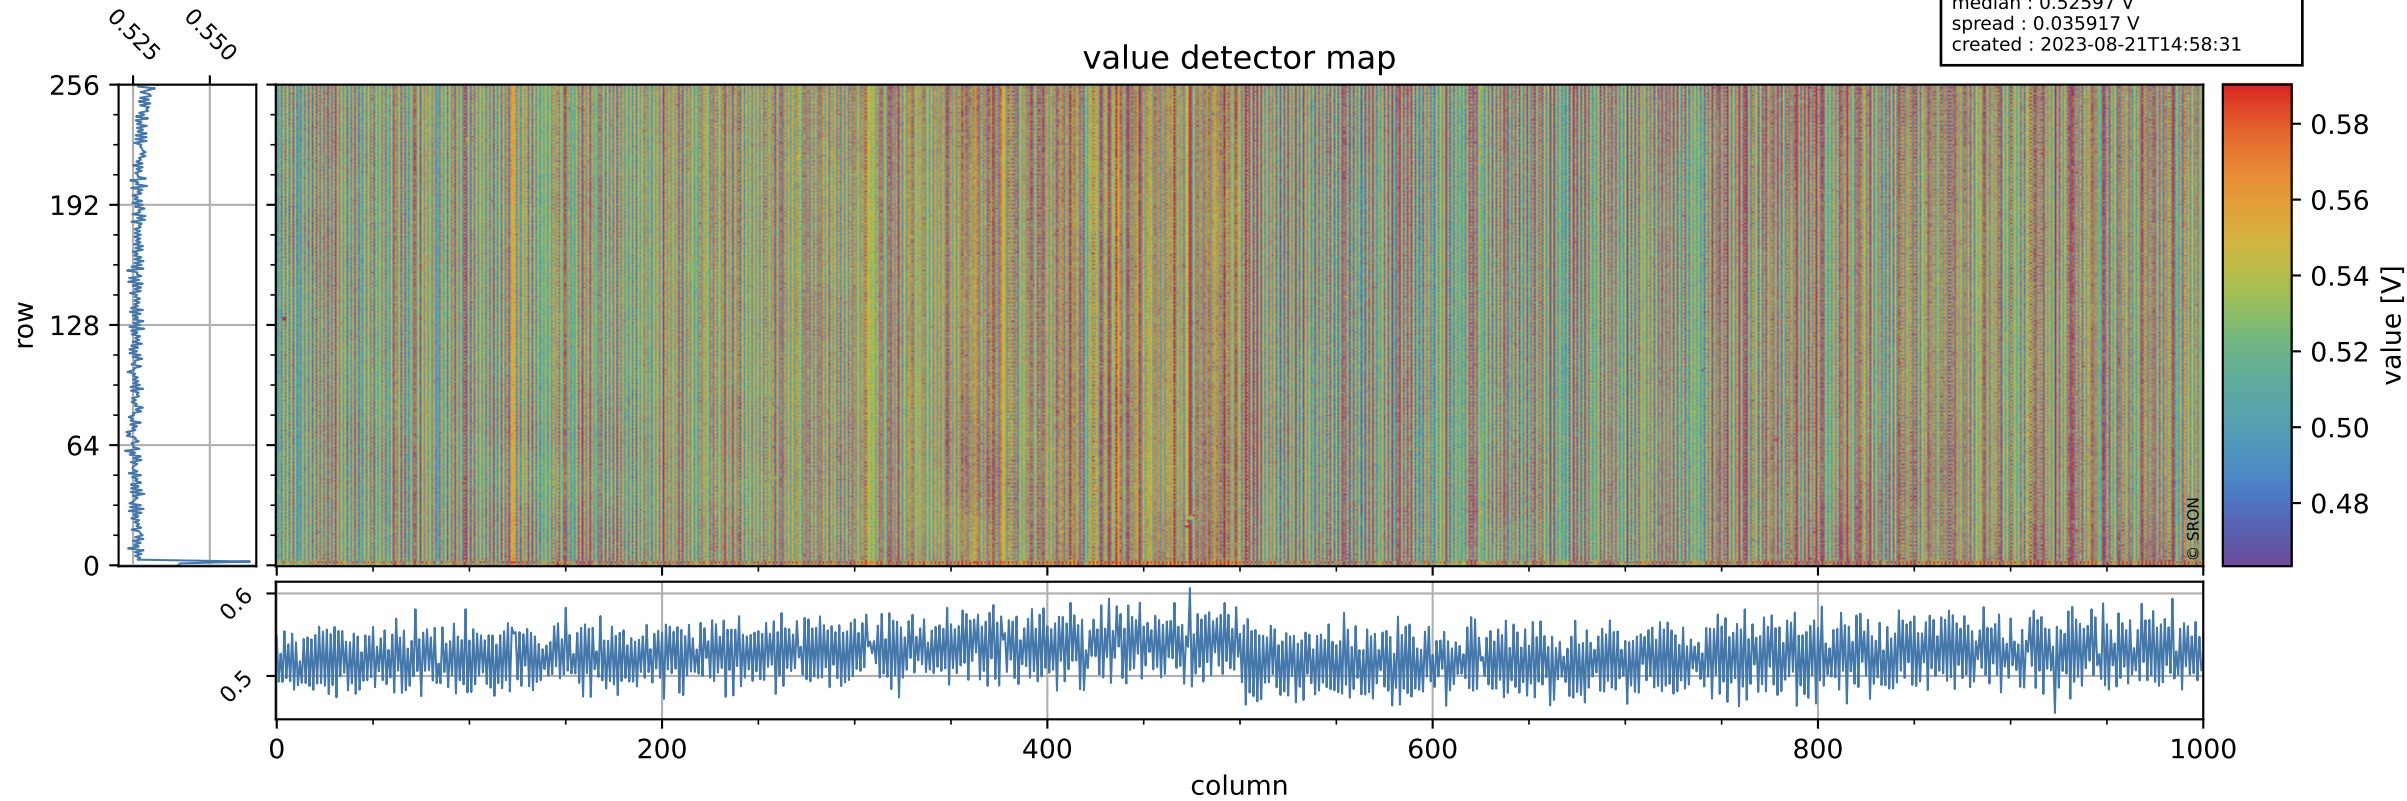

# Tropomi SWIR offset (official)

orbits : 19 in [18652, 18697]  
coverage : 2021-05-20 / 2021-05-23  
median : 0.52597 V  
spread : 0.035917 V  
created : 2023-08-21T14:58:31

## value detector map

# Tropomi SWIR offset (official)

orbits : 19 in [18652, 18697]  
coverage : 2021-05-20 / 2021-05-23  
median : 31.83  $\mu\text{V}$   
spread : 15.842  $\mu\text{V}$   
created : 2023-08-21T14:58:32

# Tropomi SWIR offset (official) ground-tracks of Sentinel-5P

orbits : 19 in [18652, 18697]  
coverage : 2021-05-20 / 2021-05-23  
created : 2023-08-21T14:58:32