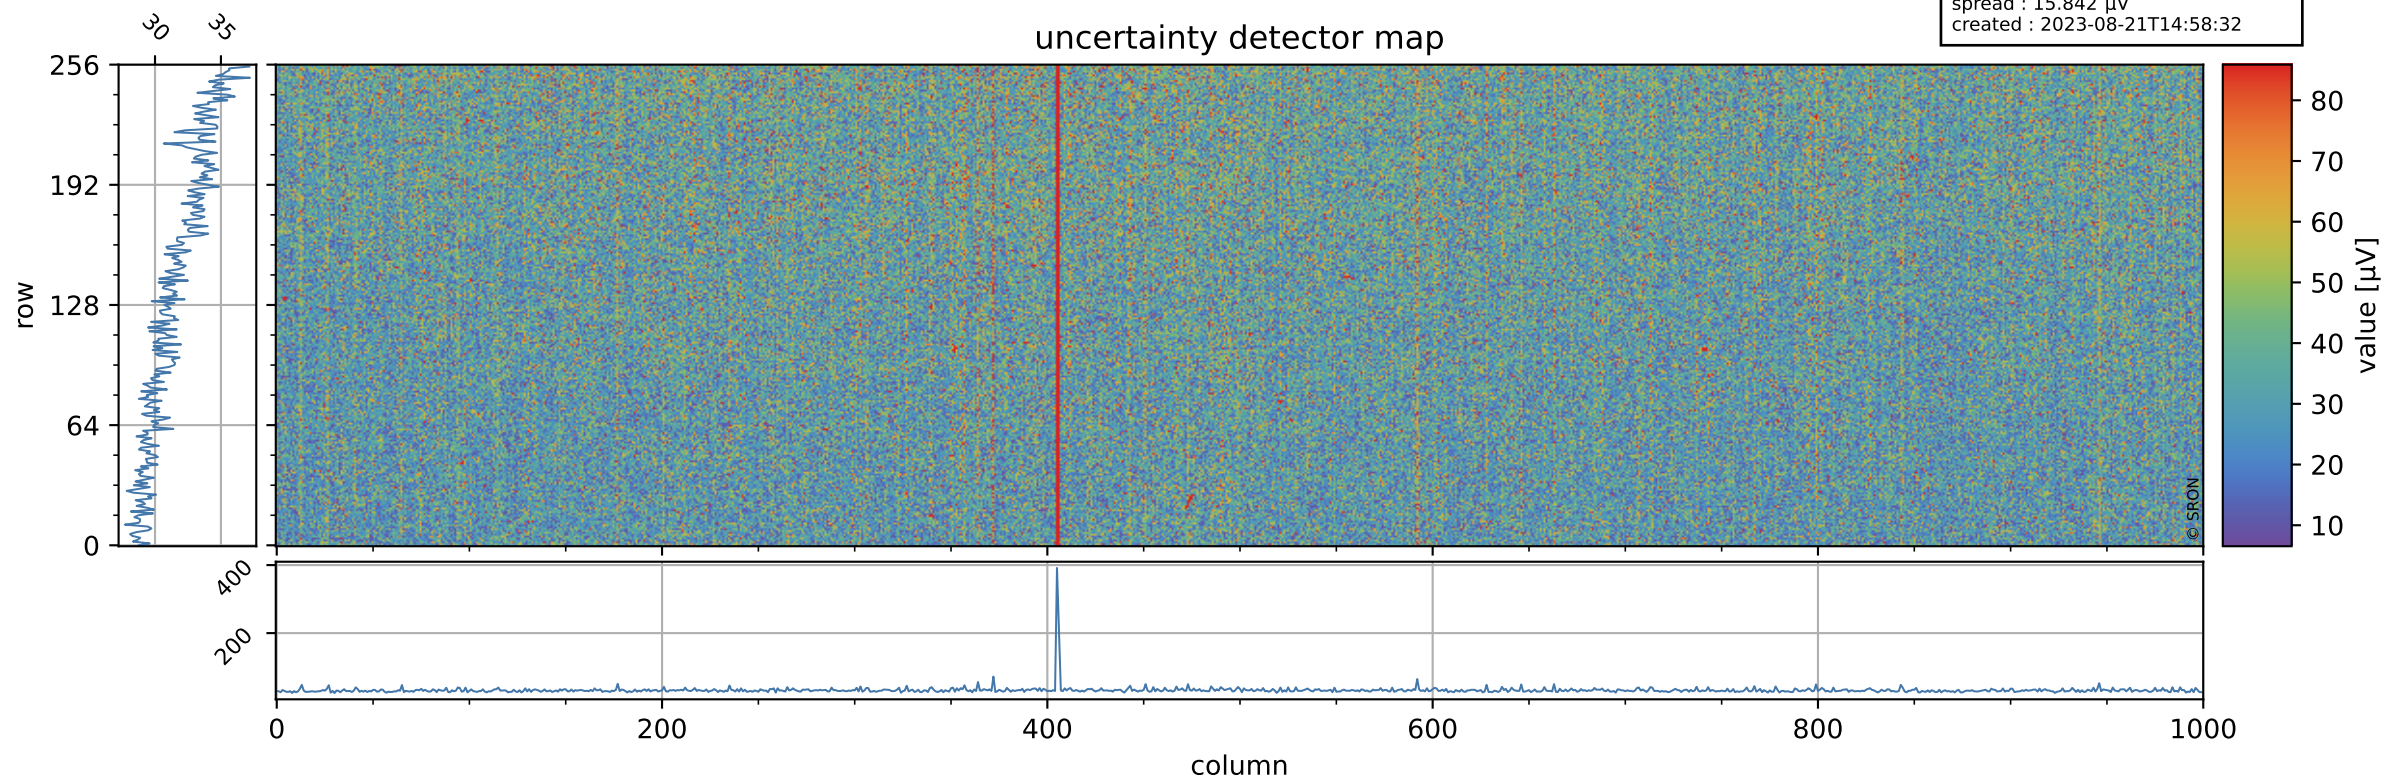

# Tropomi SWIR offset (official)

orbits : 19 in [18652, 18697]  
coverage : 2021-05-20 / 2021-05-23  
median : 0.52597 V  
spread : 0.035917 V  
created : 2023-08-21T14:58:31

## value detector map

# Tropomi SWIR offset (official)

orbits : 19 in [18652, 18697]  
coverage : 2021-05-20 / 2021-05-23  
median : 31.83  $\mu\text{V}$   
spread : 15.842  $\mu\text{V}$   
created : 2023-08-21T14:58:32

# Tropomi SWIR offset (official) ground-tracks of Sentinel-5P

orbits : 19 in [18652, 18697]  
coverage : 2021-05-20 / 2021-05-23  
created : 2023-08-21T14:58:32