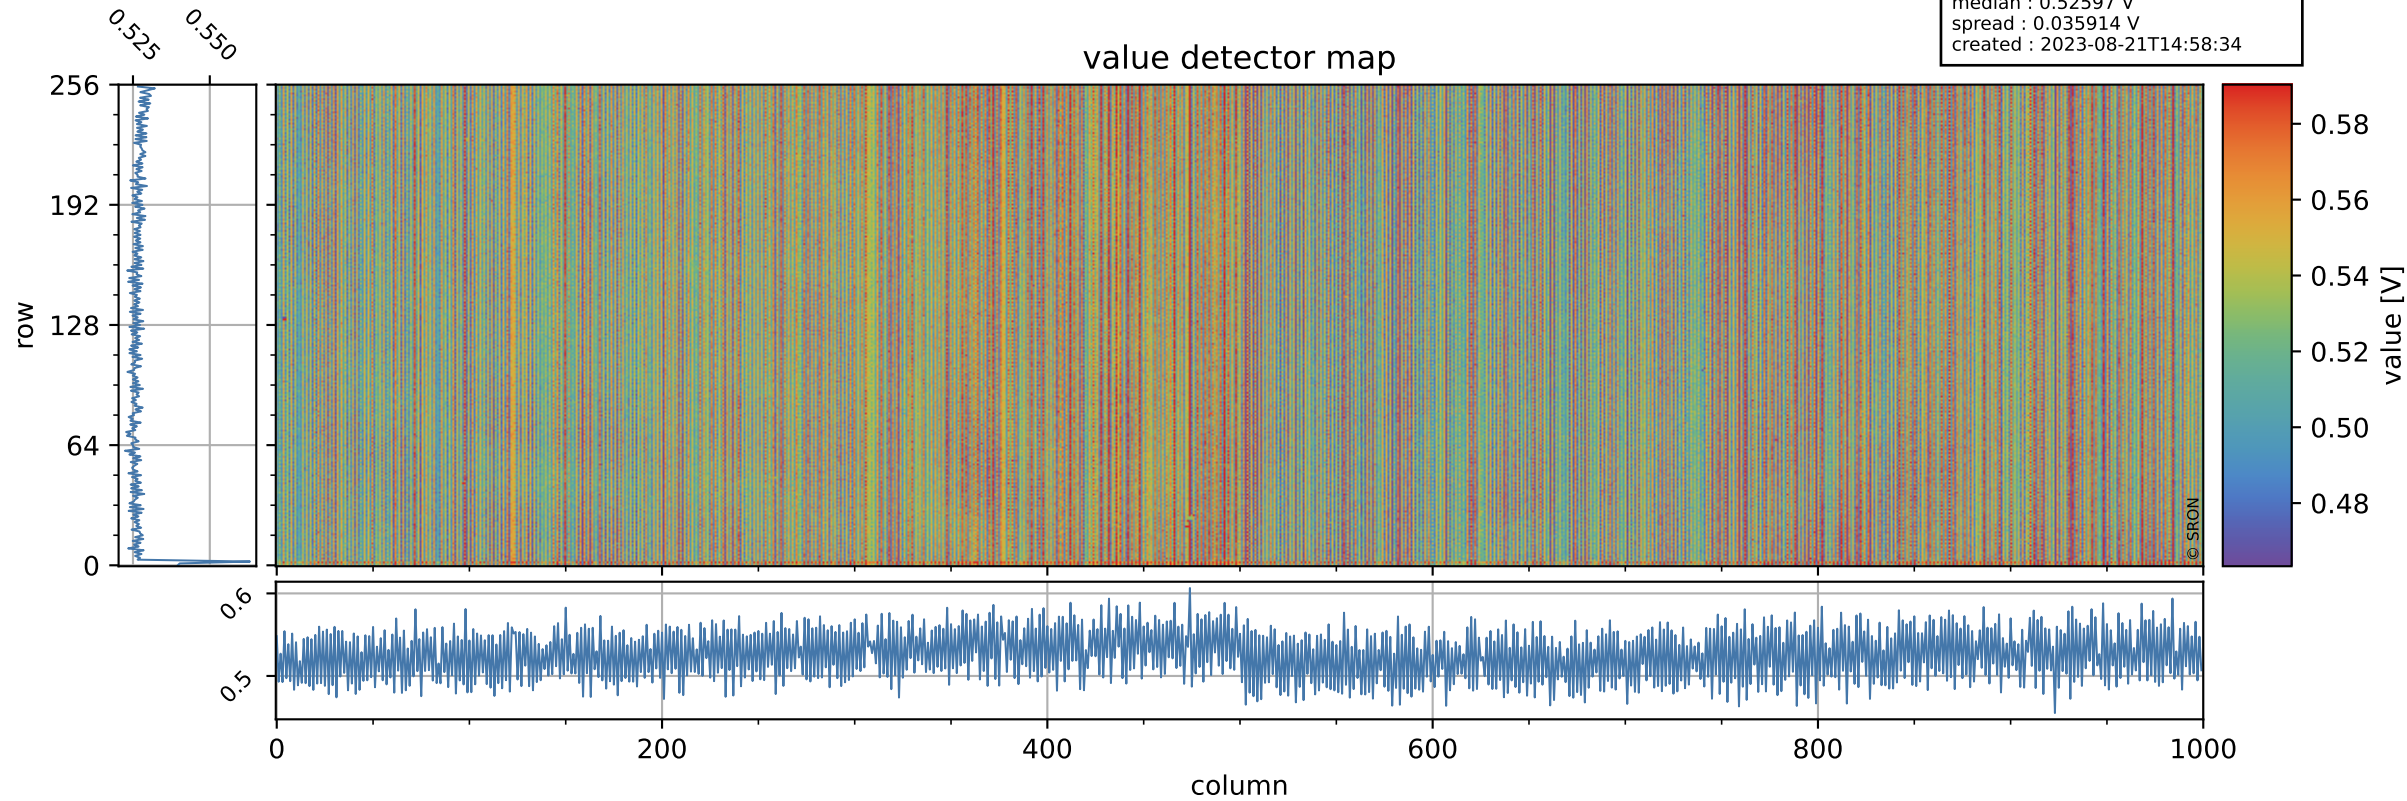

Tropomi SWIR offset (official)

orbits : 17 in [18667, 18712]
coverage : 2021-05-21 / 2021-05-24
median : 0.52597 V
spread : 0.035914 V
created : 2023-08-21T14:58:34

value detector map

Tropomi SWIR offset (official)

orbits : 17 in [18667, 18712]
coverage : 2021-05-21 / 2021-05-24
median : 32.423 μV
spread : 15.889 μV
created : 2023-08-21T14:58:35

Tropomi SWIR offset (official)

value compared with SWIR offset CKD

orbits : 17 in [18667, 18712]
coverage : 2021-05-21 / 2021-05-24
median : -0.041929 mV
spread : 0.3841 mV
created : 2023-08-21T14:58:35

Tropomi SWIR offset (official) ground-tracks of Sentinel-5P

orbits : 17 in [18667, 18712]
coverage : 2021-05-21 / 2021-05-24
created : 2023-08-21T14:58:35

Tropomi SWIR offset (official)

orbits : [2827, 18712]
coverage : 2018-04-30 / 2021-05-24
created : 2023-08-21T14:58:36

trend of detector median & temperatures