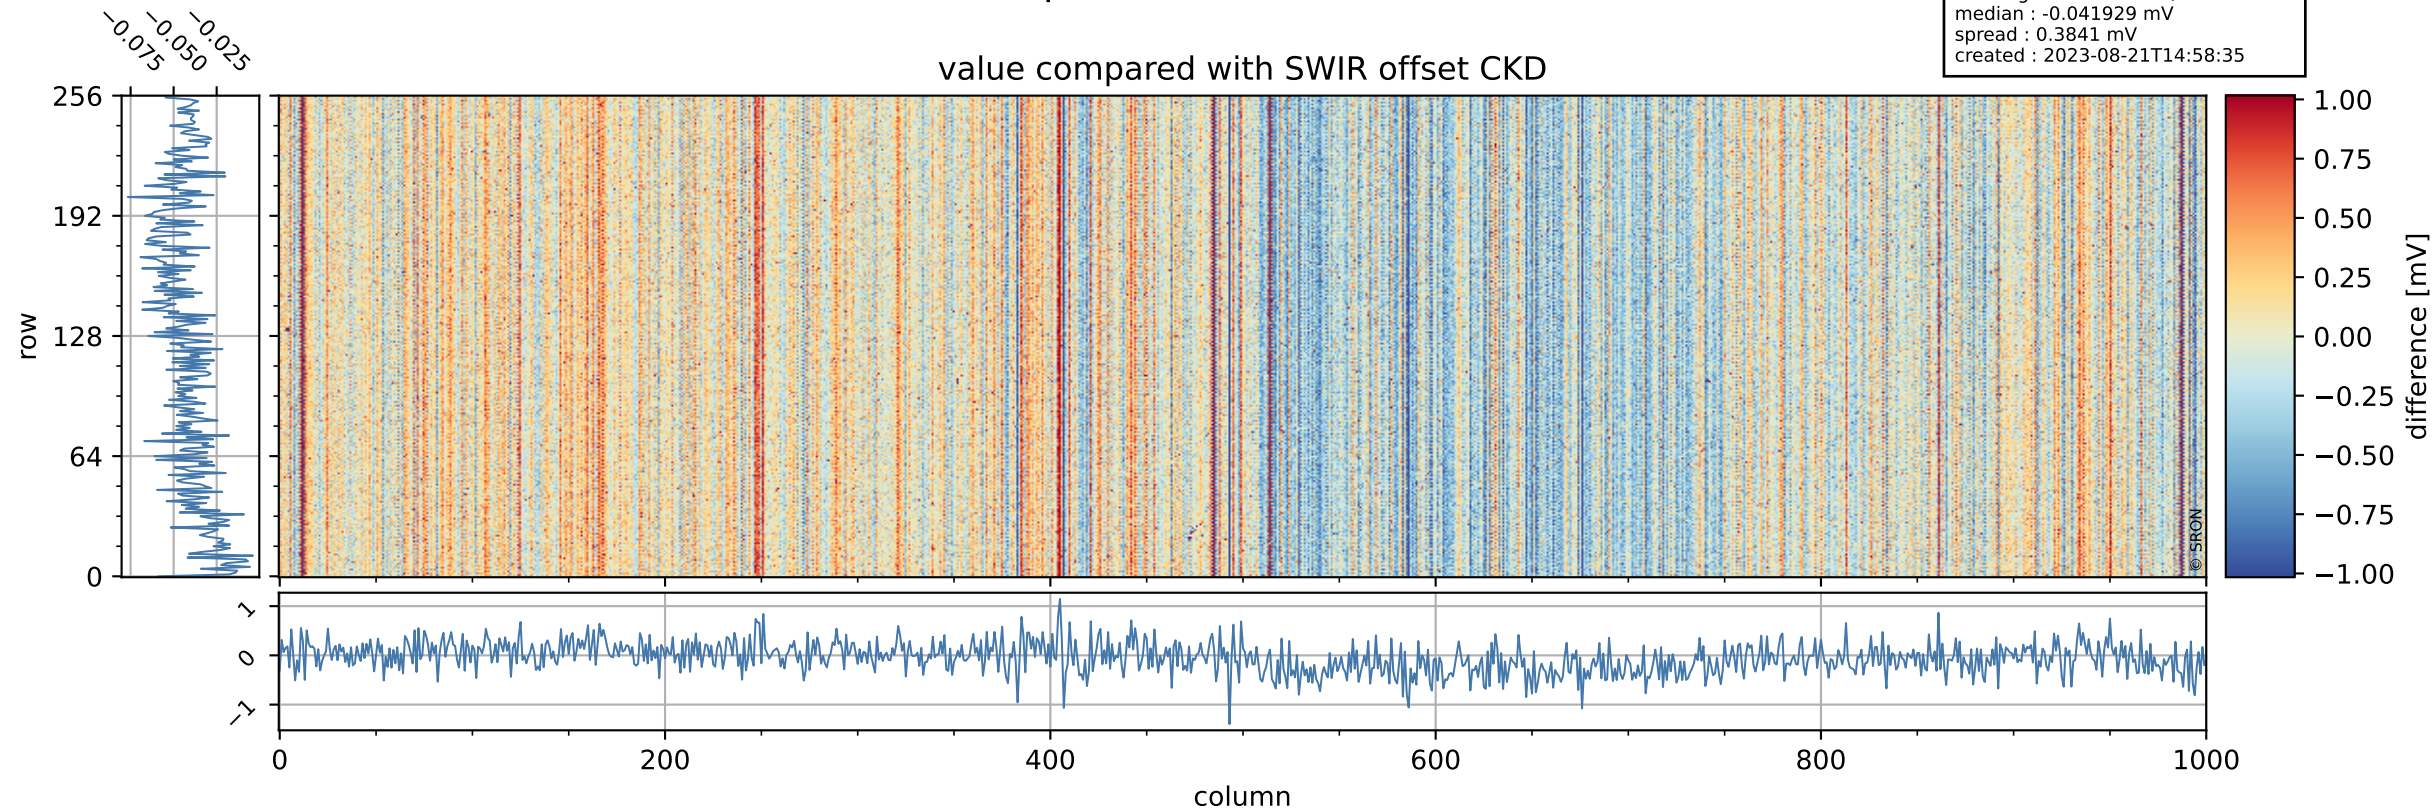

Tropomi SWIR offset (official)

orbits : 17 in [18667, 18712]
coverage : 2021-05-21 / 2021-05-24
median : 0.52597 V
spread : 0.035914 V
created : 2023-08-21T14:58:34

value detector map

Tropomi SWIR offset (official)

orbits : 17 in [18667, 18712]
coverage : 2021-05-21 / 2021-05-24
median : 32.423 μV
spread : 15.889 μV
created : 2023-08-21T14:58:35

Tropomi SWIR offset (official)

value compared with SWIR offset CKD

orbits : 17 in [18667, 18712]
coverage : 2021-05-21 / 2021-05-24
median : -0.041929 mV
spread : 0.3841 mV
created : 2023-08-21T14:58:35

Tropomi SWIR offset (official) ground-tracks of Sentinel-5P

orbits : 17 in [18667, 18712]
coverage : 2021-05-21 / 2021-05-24
created : 2023-08-21T14:58:35

Tropomi SWIR offset (official)

orbits : [2827, 18712]
coverage : 2018-04-30 / 2021-05-24
created : 2023-08-21T14:58:36

trend of detector median & temperatures