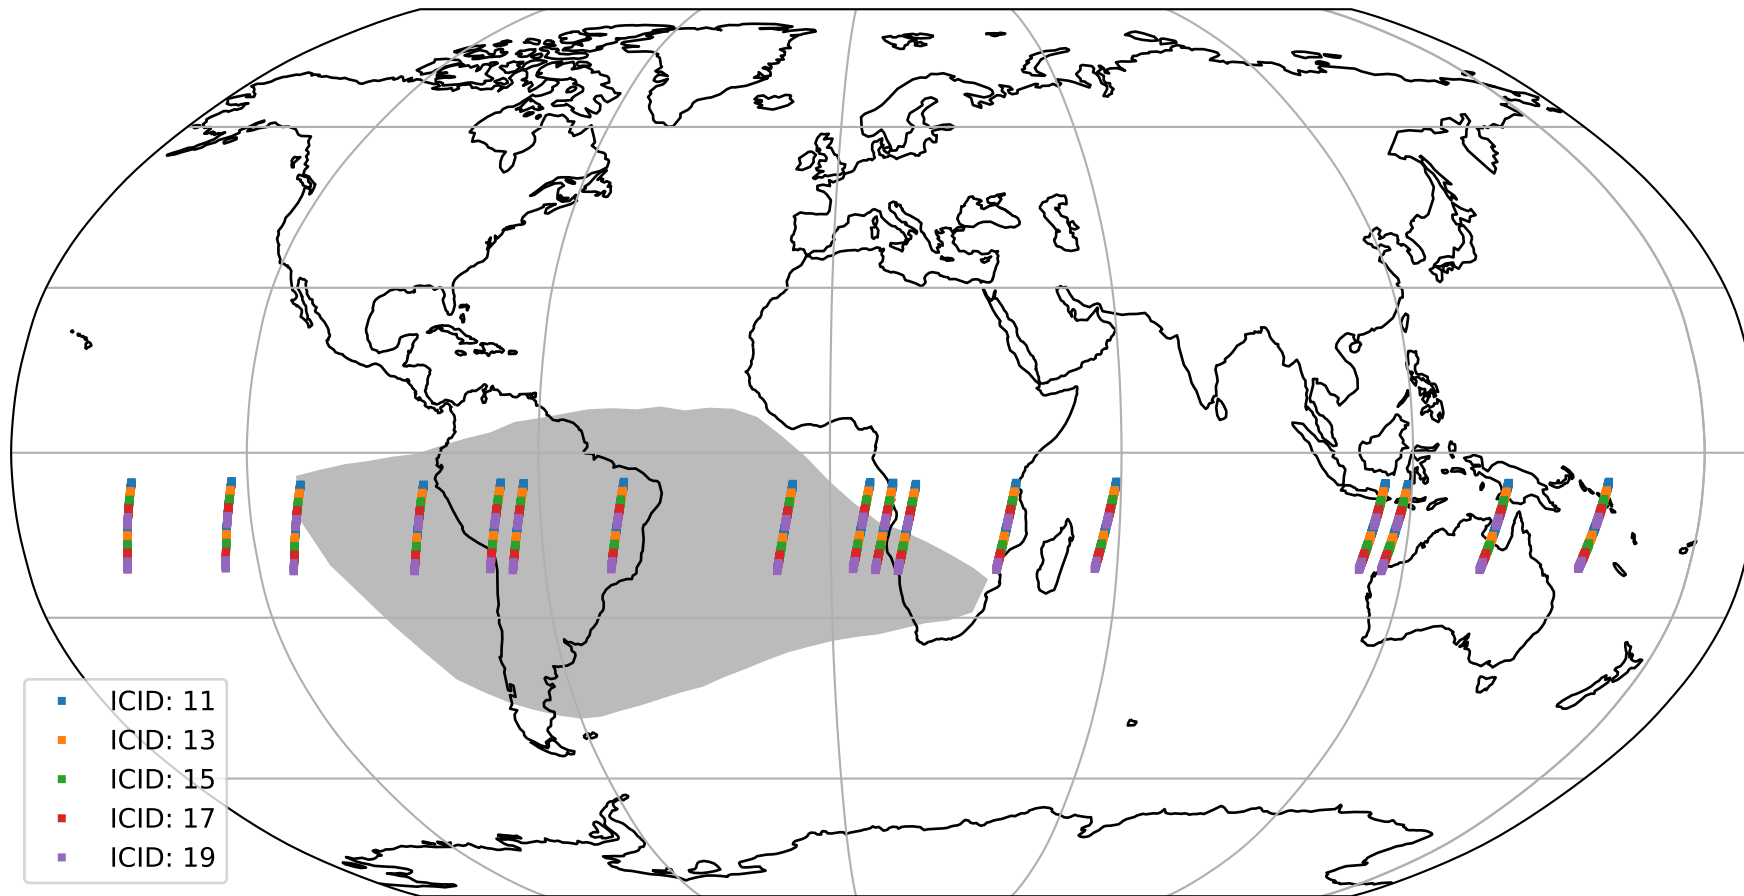

Tropomi SWIR offset (official)

orbits : 17 in [18667, 18712]
coverage : 2021-05-21 / 2021-05-24
median : 0.52597 V
spread : 0.035914 V
created : 2023-08-21T14:58:34

value detector map

Tropomi SWIR offset (official)

orbits : 17 in [18667, 18712]
coverage : 2021-05-21 / 2021-05-24
median : 32.423 μV
spread : 15.889 μV
created : 2023-08-21T14:58:35

Tropomi SWIR offset (official)

value compared with SWIR offset CKD

orbits : 17 in [18667, 18712]
coverage : 2021-05-21 / 2021-05-24
median : -0.041929 mV
spread : 0.3841 mV
created : 2023-08-21T14:58:35

Tropomi SWIR offset (official) ground-tracks of Sentinel-5P

orbits : 17 in [18667, 18712]
coverage : 2021-05-21 / 2021-05-24
created : 2023-08-21T14:58:35

Tropomi SWIR offset (official)

orbits : [2827, 18712]
coverage : 2018-04-30 / 2021-05-24
created : 2023-08-21T14:58:36

trend of detector median & temperatures