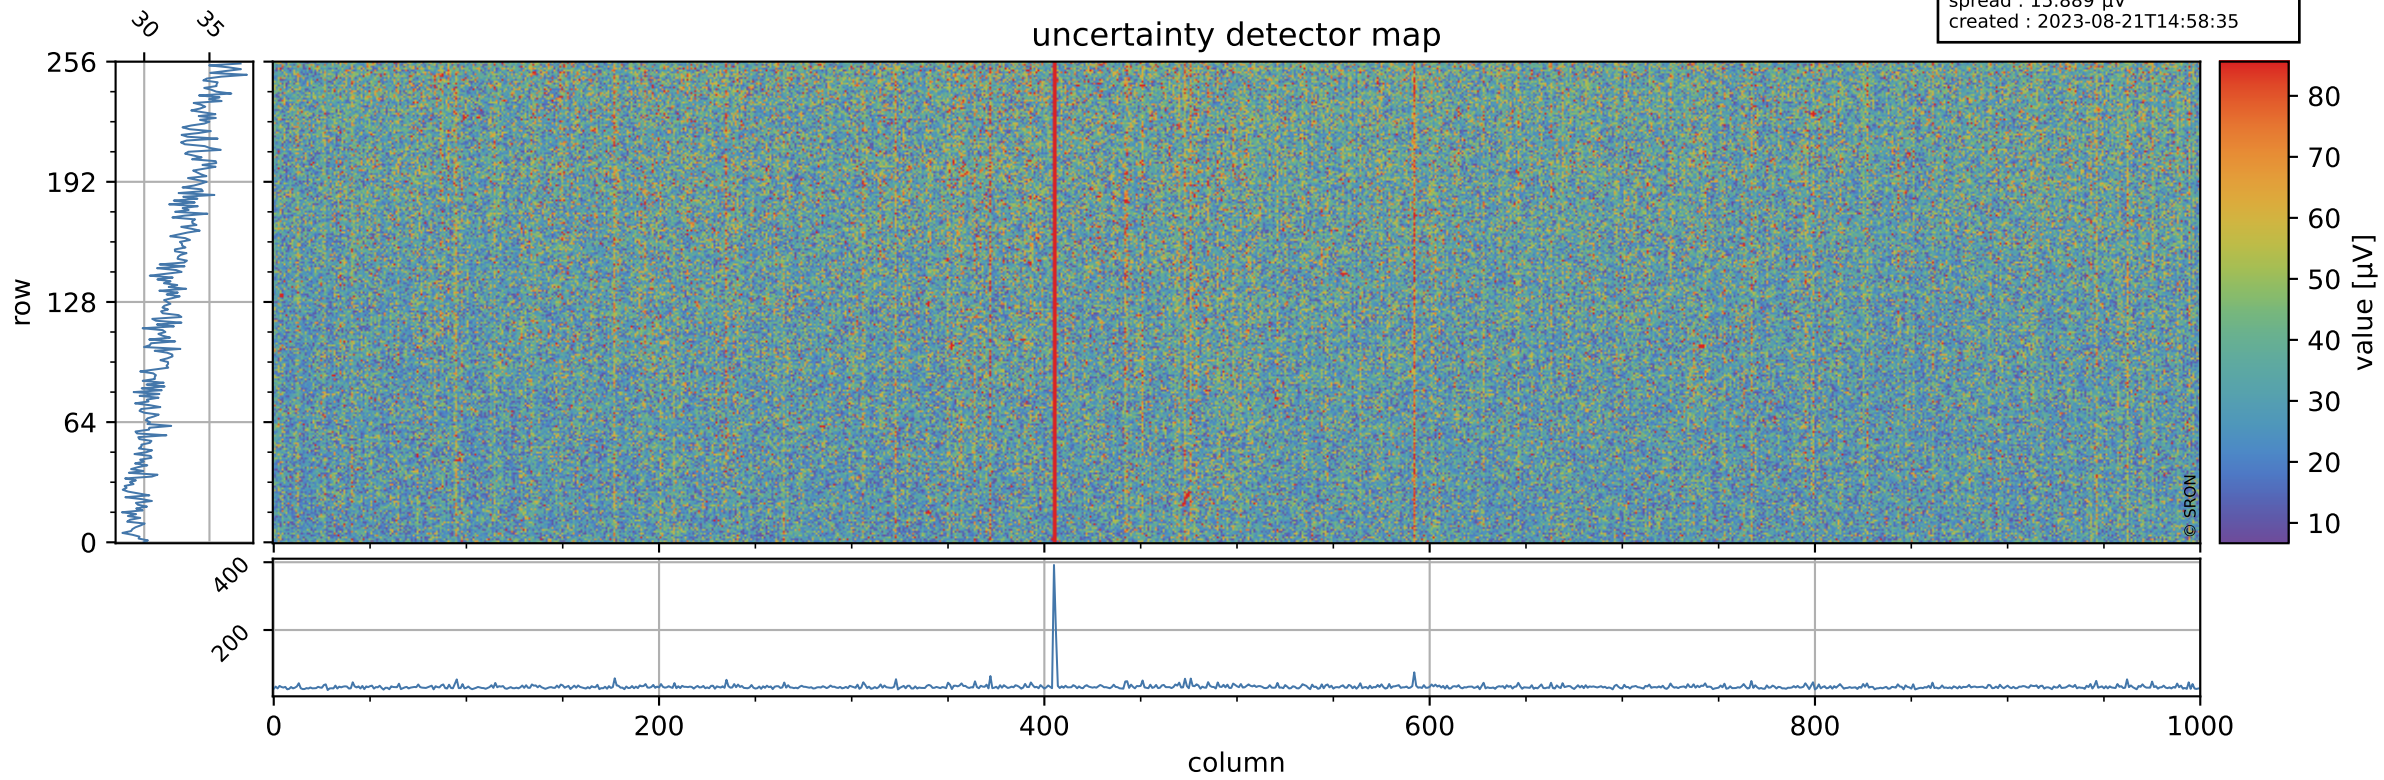

Tropomi SWIR offset (official)

orbits : 17 in [18667, 18712]
coverage : 2021-05-21 / 2021-05-24
median : 0.52597 V
spread : 0.035914 V
created : 2023-08-21T14:58:34

value detector map

Tropomi SWIR offset (official)

orbits : 17 in [18667, 18712]
coverage : 2021-05-21 / 2021-05-24
median : 32.423 μV
spread : 15.889 μV
created : 2023-08-21T14:58:35

Tropomi SWIR offset (official)

value compared with SWIR offset CKD

orbits : 17 in [18667, 18712]
coverage : 2021-05-21 / 2021-05-24
median : -0.041929 mV
spread : 0.3841 mV
created : 2023-08-21T14:58:35

Tropomi SWIR offset (official) ground-tracks of Sentinel-5P

orbits : 17 in [18667, 18712]
coverage : 2021-05-21 / 2021-05-24
created : 2023-08-21T14:58:35

Tropomi SWIR offset (official)

orbits : [2827, 18712]
coverage : 2018-04-30 / 2021-05-24
created : 2023-08-21T14:58:36

trend of detector median & temperatures