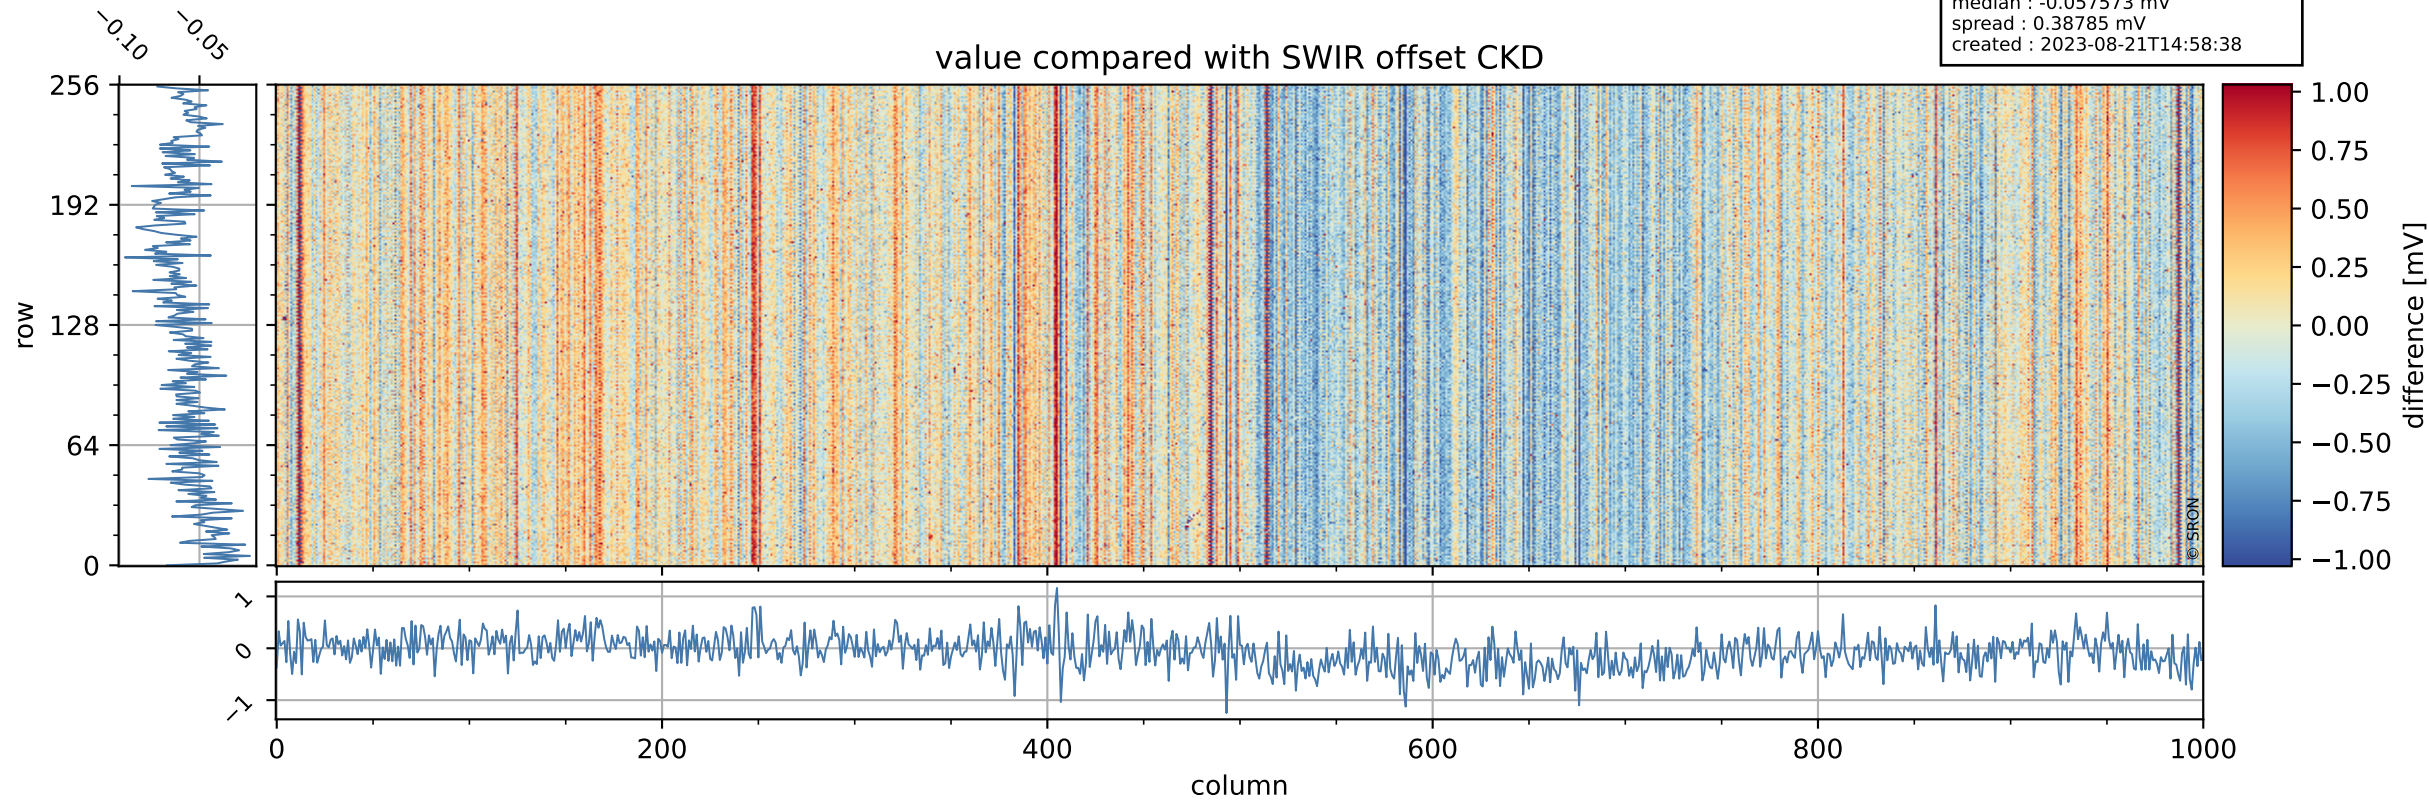

## value detector map

# Tropomi SWIR offset (official)

orbits : 18 in [18682, 18727]  
coverage : 2021-05-22 / 2021-05-25  
median : 31.83  $\mu\text{V}$   
spread : 15.619  $\mu\text{V}$   
created : 2023-08-21T14:58:38

# Tropomi SWIR offset (official)

orbits : 18 in [18682, 18727]  
coverage : 2021-05-22 / 2021-05-25  
median : -0.057573 mV  
spread : 0.38785 mV  
created : 2023-08-21T14:58:38

value compared with SWIR offset CKD

# Tropomi SWIR offset (official) ground-tracks of Sentinel-5P

orbits : 18 in [18682, 18727]  
coverage : 2021-05-22 / 2021-05-25  
created : 2023-08-21T14:58:38