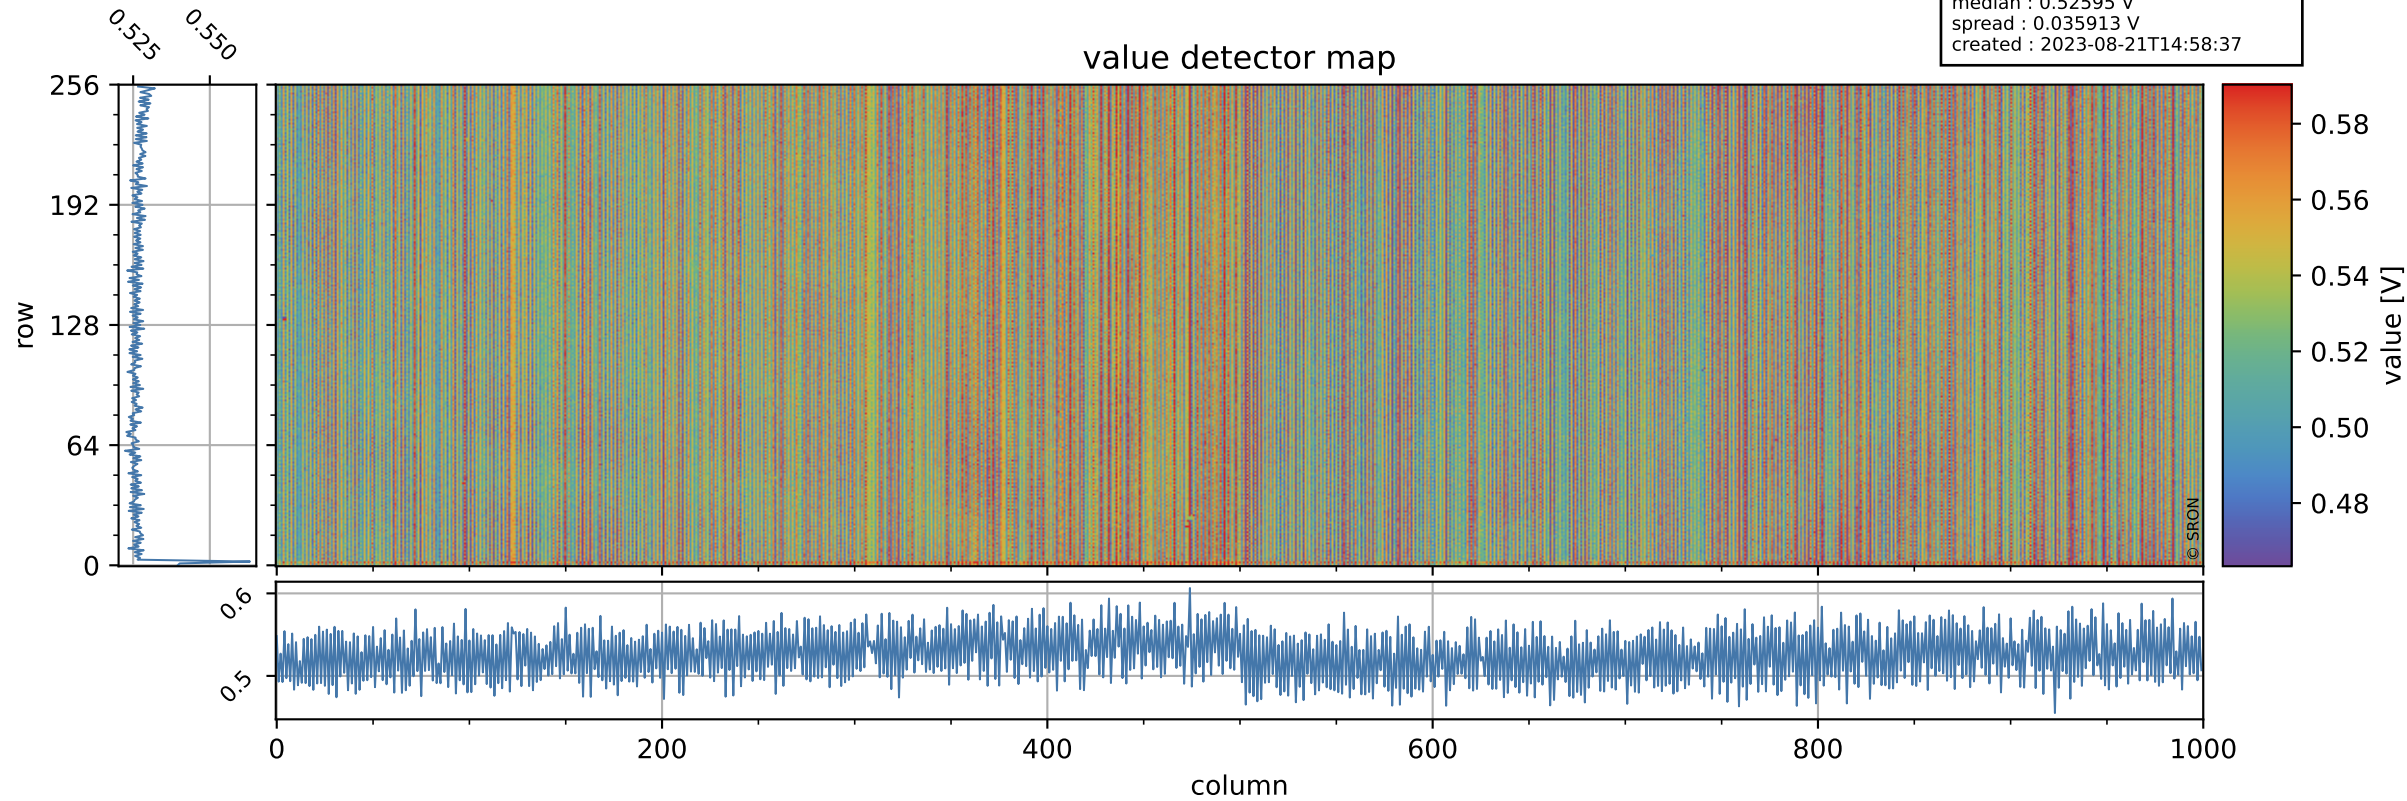

# Tropomi SWIR offset (official)

orbits : 18 in [18682, 18727]  
coverage : 2021-05-22 / 2021-05-25  
median : 0.52595 V  
spread : 0.035913 V  
created : 2023-08-21T14:58:37

## value detector map

# Tropomi SWIR offset (official)

orbits : 18 in [18682, 18727]  
coverage : 2021-05-22 / 2021-05-25  
median : 31.83  $\mu\text{V}$   
spread : 15.619  $\mu\text{V}$   
created : 2023-08-21T14:58:38

# Tropomi SWIR offset (official) ground-tracks of Sentinel-5P

orbits : 18 in [18682, 18727]  
coverage : 2021-05-22 / 2021-05-25  
created : 2023-08-21T14:58:38