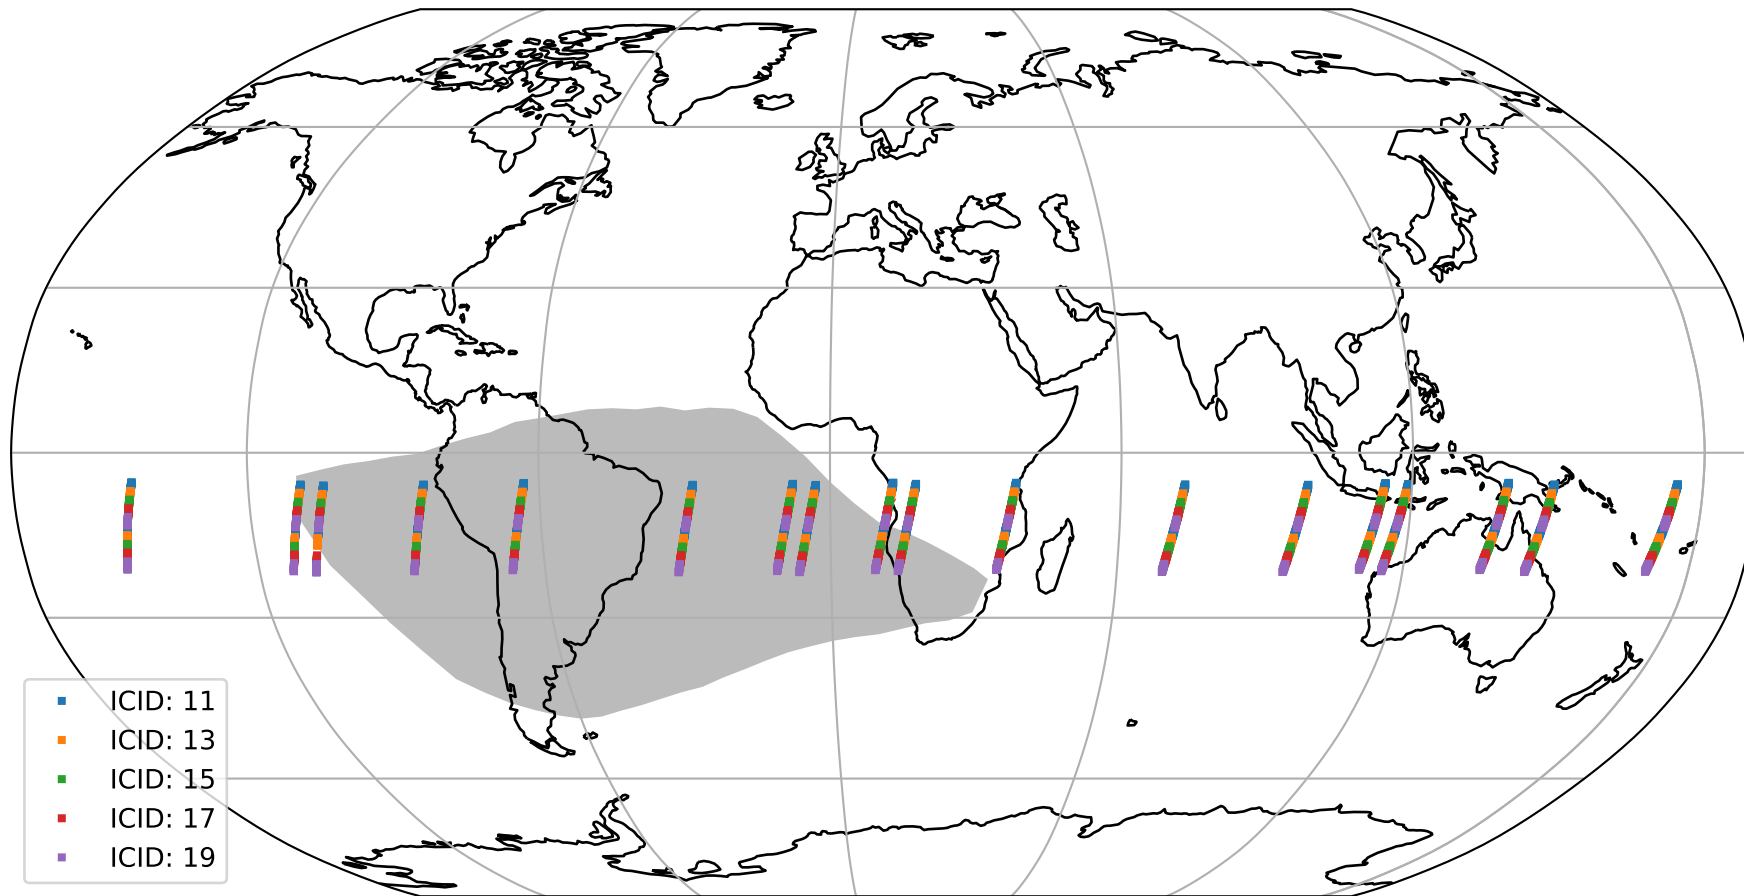

# Tropomi SWIR offset (official)

orbits : 18 in [18682, 18727]  
coverage : 2021-05-22 / 2021-05-25  
median : 31.83  $\mu\text{V}$   
spread : 15.619  $\mu\text{V}$   
created : 2023-08-21T14:58:38

# Tropomi SWIR offset (official)

orbits : 18 in [18682, 18727]  
coverage : 2021-05-22 / 2021-05-25  
median : -0.057573 mV  
spread : 0.38785 mV  
created : 2023-08-21T14:58:38

value compared with SWIR offset CKD

# Tropomi SWIR offset (official) ground-tracks of Sentinel-5P

orbits : 18 in [18682, 18727]  
coverage : 2021-05-22 / 2021-05-25  
created : 2023-08-21T14:58:38

# Tropomi SWIR offset (official)

orbits : [2827, 18727]  
coverage : 2018-04-30 / 2021-05-25  
created : 2023-08-21T14:58:39