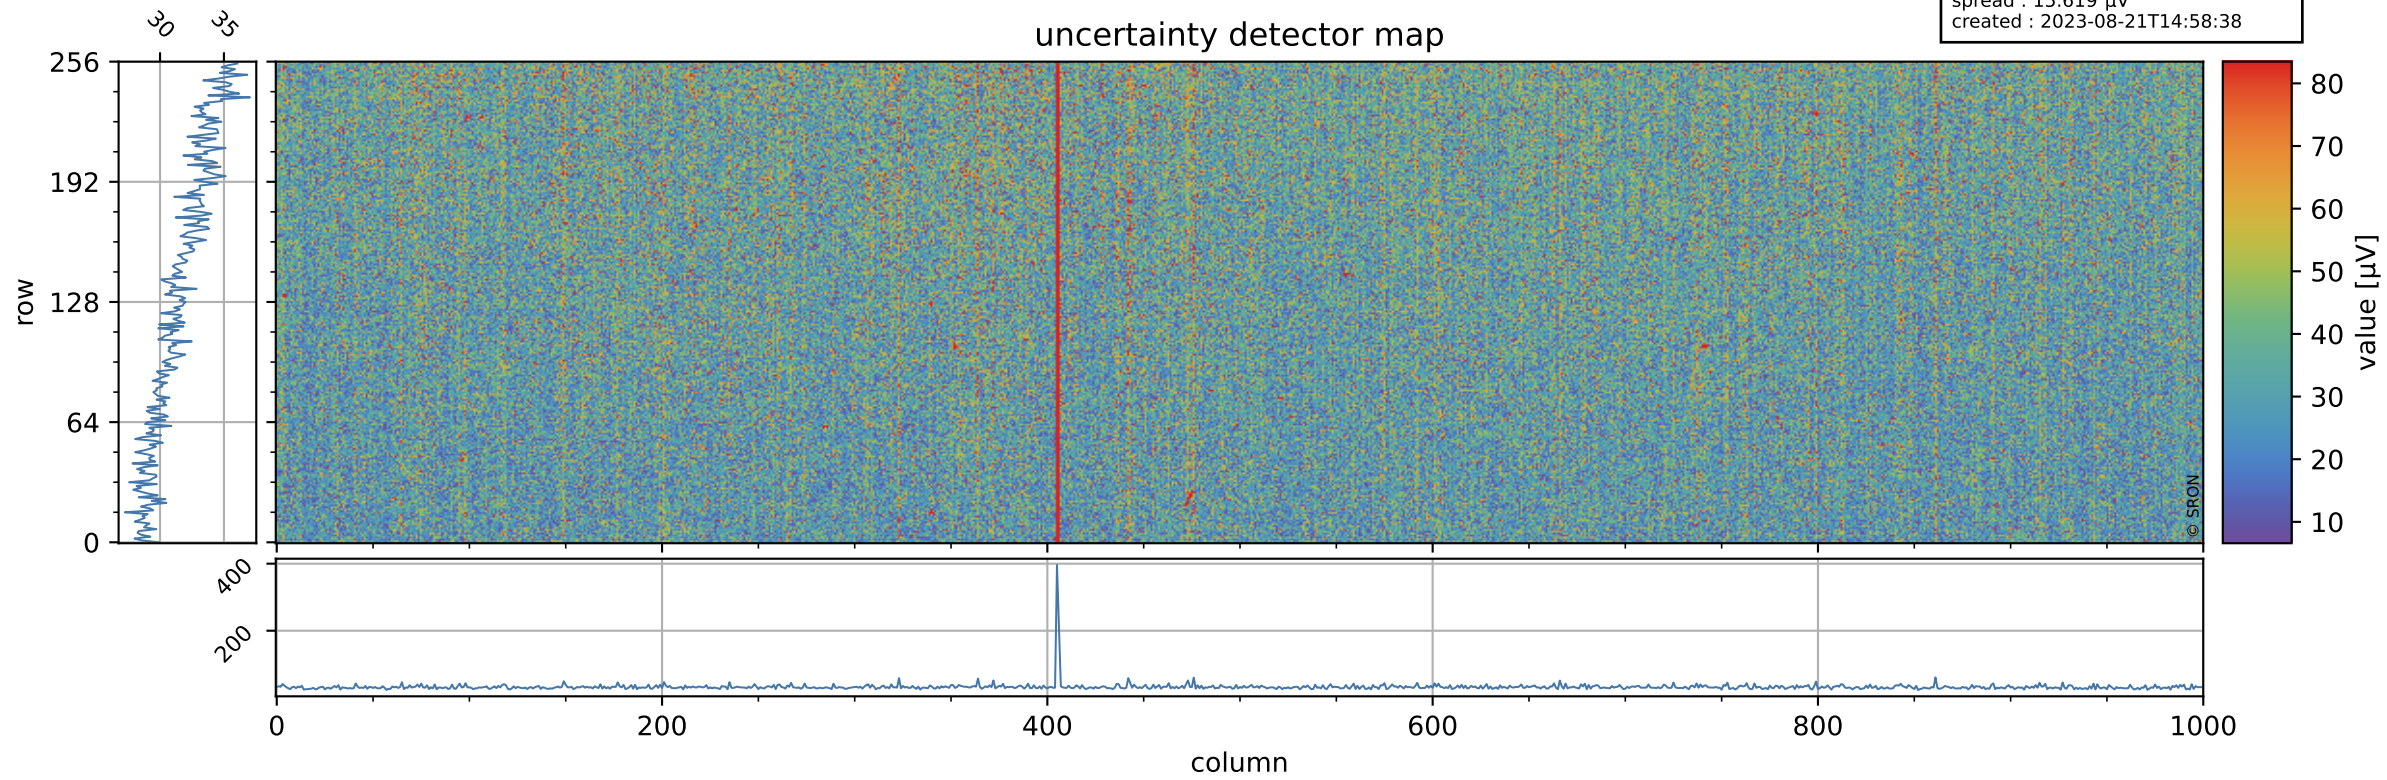

# Tropomi SWIR offset (official)

orbits : 18 in [18682, 18727]  
coverage : 2021-05-22 / 2021-05-25  
median : 0.52595 V  
spread : 0.035913 V  
created : 2023-08-21T14:58:37

## value detector map

# Tropomi SWIR offset (official)

orbits : 18 in [18682, 18727]  
coverage : 2021-05-22 / 2021-05-25  
median : 31.83  $\mu\text{V}$   
spread : 15.619  $\mu\text{V}$   
created : 2023-08-21T14:58:38

# Tropomi SWIR offset (official) ground-tracks of Sentinel-5P

orbits : 18 in [18682, 18727]  
coverage : 2021-05-22 / 2021-05-25  
created : 2023-08-21T14:58:38