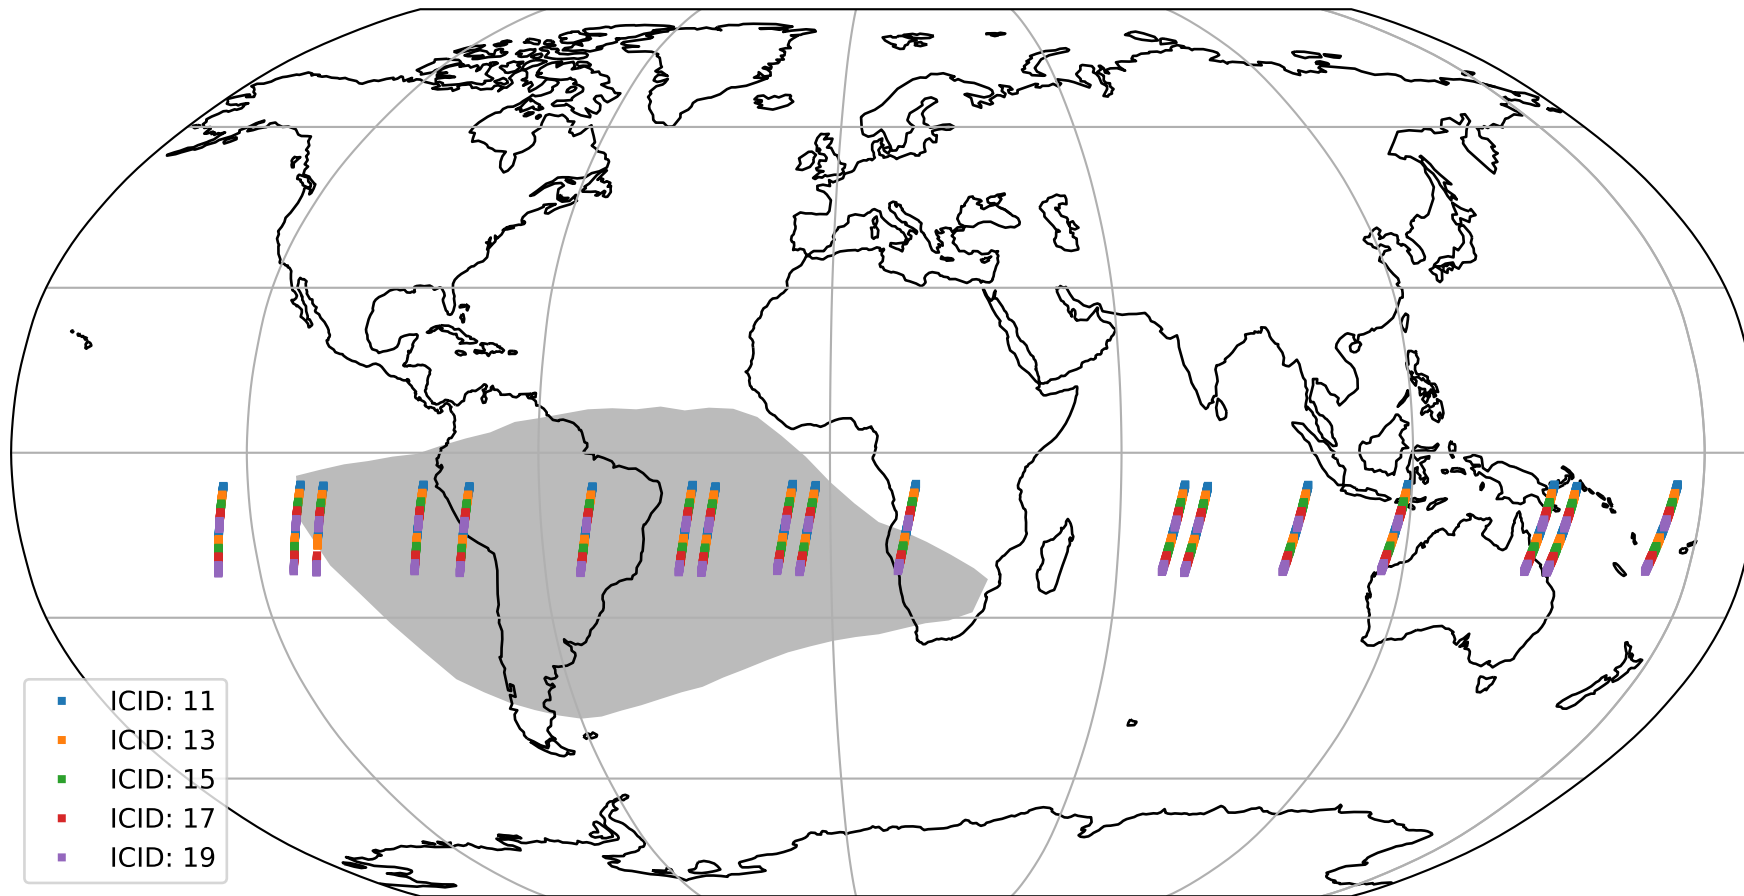

Tropomi SWIR offset (official)

orbits : 18 in [18697, 18742]
coverage : 2021-05-23 / 2021-05-26
median : 0.52595 V
spread : 0.035915 V
created : 2023-08-21T14:58:40

value detector map

Tropomi SWIR offset (official)

orbits : 18 in [18697, 18742]
coverage : 2021-05-23 / 2021-05-26
median : 33.317 μV
spread : 16.158 μV
created : 2023-08-21T14:58:40

Tropomi SWIR offset (official)

orbits : 18 in [18697, 18742]
coverage : 2021-05-23 / 2021-05-26
median : -0.060188 mV
spread : 0.39594 mV
created : 2023-08-21T14:58:41

value compared with SWIR offset CKD

Tropomi SWIR offset (official) ground-tracks of Sentinel-5P

orbits : 18 in [18697, 18742]
coverage : 2021-05-23 / 2021-05-26
created : 2023-08-21T14:58:41

Tropomi SWIR offset (official)

orbits : [2827, 18742]
coverage : 2018-04-30 / 2021-05-26
created : 2023-08-21T14:58:42

trend of detector median & temperatures