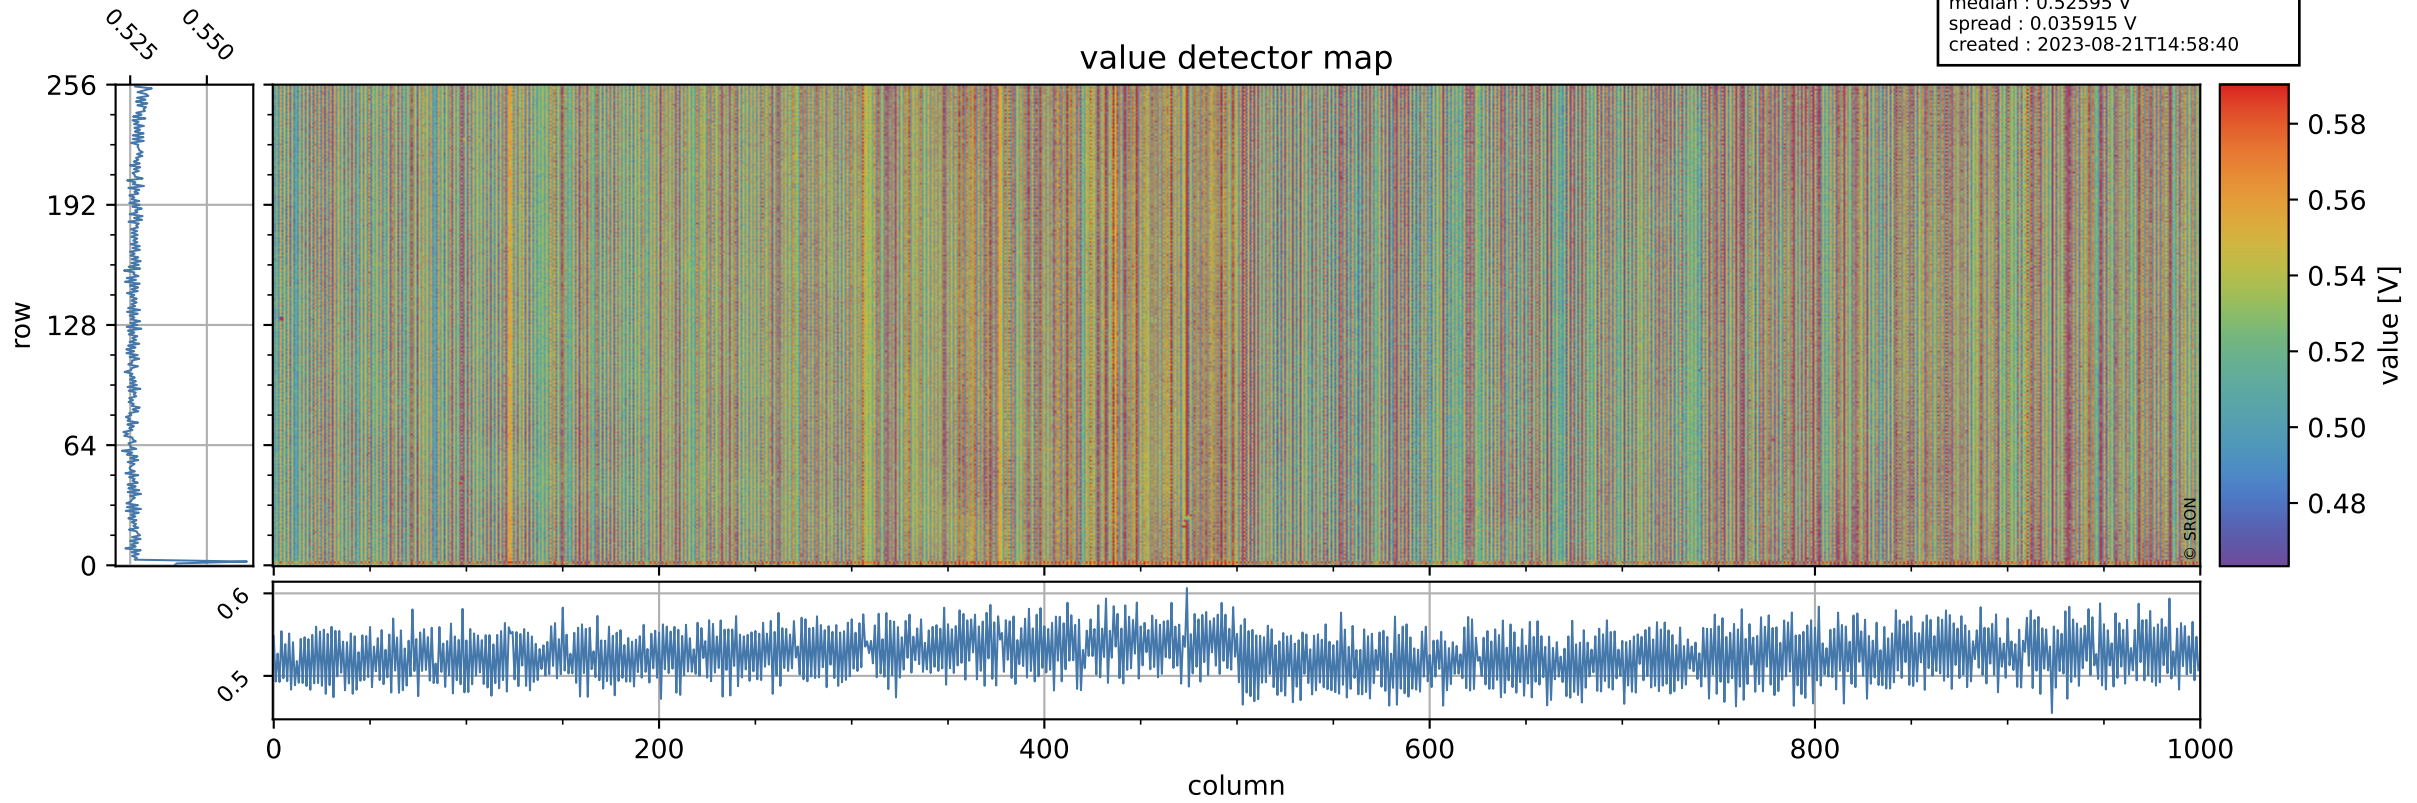

Tropomi SWIR offset (official)

orbits : 18 in [18697, 18742]
coverage : 2021-05-23 / 2021-05-26
median : 0.52595 V
spread : 0.035915 V
created : 2023-08-21T14:58:40

value detector map

Tropomi SWIR offset (official)

orbits : 18 in [18697, 18742]
coverage : 2021-05-23 / 2021-05-26
median : 33.317 μV
spread : 16.158 μV
created : 2023-08-21T14:58:40

Tropomi SWIR offset (official)

orbits : 18 in [18697, 18742]
coverage : 2021-05-23 / 2021-05-26
median : -0.060188 mV
spread : 0.39594 mV
created : 2023-08-21T14:58:41

value compared with SWIR offset CKD

Tropomi SWIR offset (official) ground-tracks of Sentinel-5P

orbits : 18 in [18697, 18742]
coverage : 2021-05-23 / 2021-05-26
created : 2023-08-21T14:58:41

Tropomi SWIR offset (official)

orbits : [2827, 18742]
coverage : 2018-04-30 / 2021-05-26
created : 2023-08-21T14:58:42

trend of detector median & temperatures