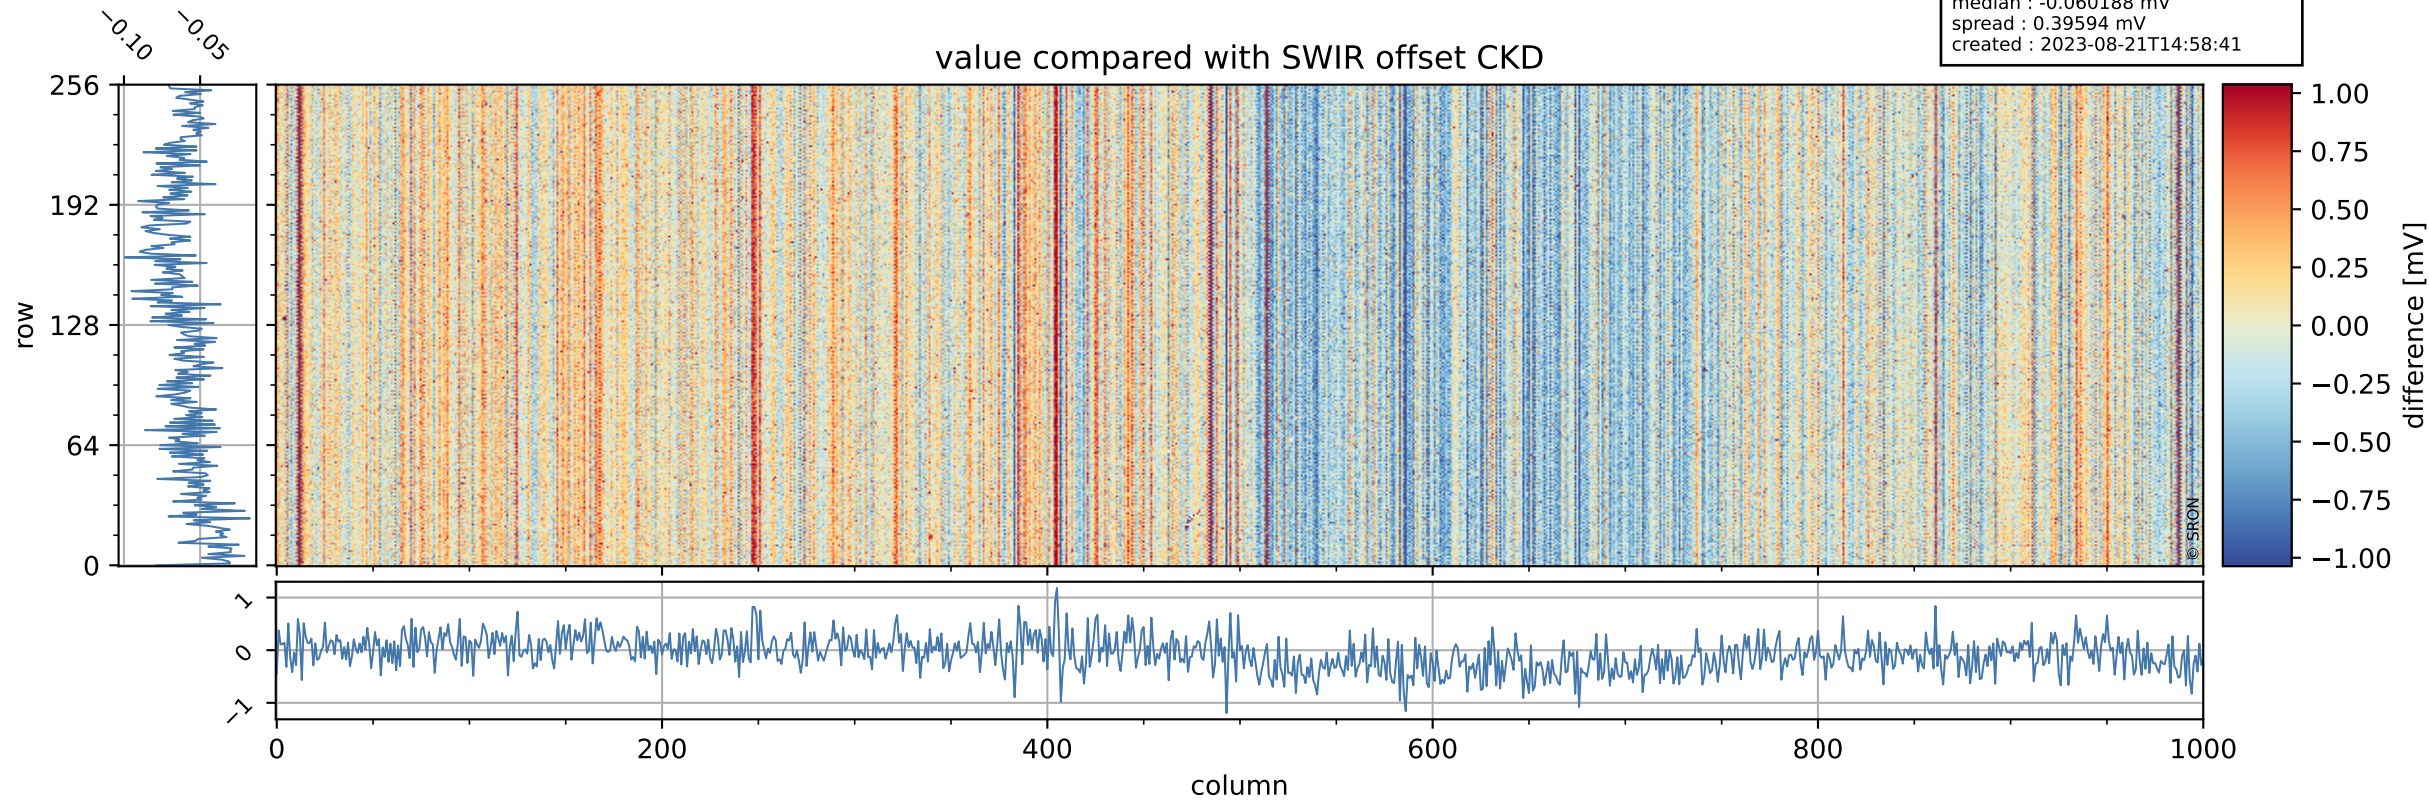

Tropomi SWIR offset (official)

orbits : 18 in [18697, 18742]
coverage : 2021-05-23 / 2021-05-26
median : 0.52595 V
spread : 0.035915 V
created : 2023-08-21T14:58:40

value detector map

Tropomi SWIR offset (official)

orbits : 18 in [18697, 18742]
coverage : 2021-05-23 / 2021-05-26
median : 33.317 μV
spread : 16.158 μV
created : 2023-08-21T14:58:40

Tropomi SWIR offset (official)

orbits : 18 in [18697, 18742]
coverage : 2021-05-23 / 2021-05-26
median : -0.060188 mV
spread : 0.39594 mV
created : 2023-08-21T14:58:41

value compared with SWIR offset CKD

Tropomi SWIR offset (official) ground-tracks of Sentinel-5P

orbits : 18 in [18697, 18742]
coverage : 2021-05-23 / 2021-05-26
created : 2023-08-21T14:58:41

Tropomi SWIR offset (official)

orbits : [2827, 18742]
coverage : 2018-04-30 / 2021-05-26
created : 2023-08-21T14:58:42

trend of detector median & temperatures