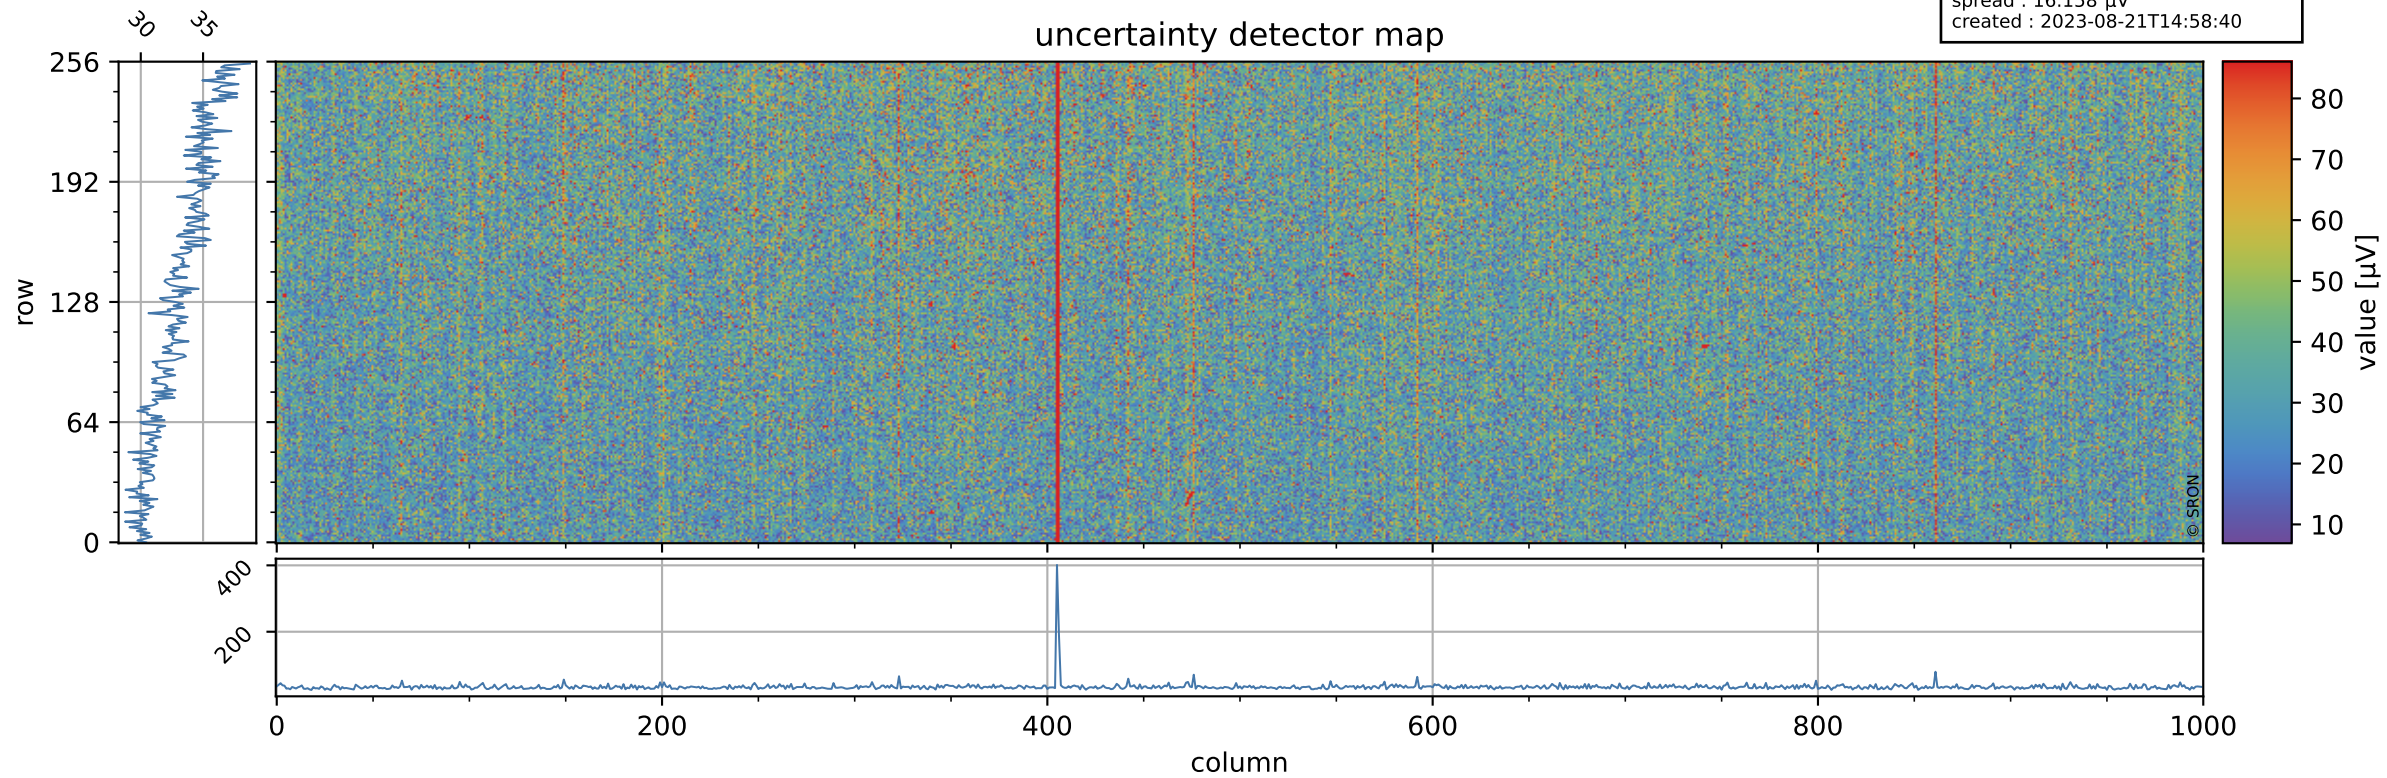

Tropomi SWIR offset (official)

orbits : 18 in [18697, 18742]
coverage : 2021-05-23 / 2021-05-26
median : 0.52595 V
spread : 0.035915 V
created : 2023-08-21T14:58:40

value detector map

Tropomi SWIR offset (official)

orbits : 18 in [18697, 18742]
coverage : 2021-05-23 / 2021-05-26
median : 33.317 μV
spread : 16.158 μV
created : 2023-08-21T14:58:40

Tropomi SWIR offset (official)

orbits : 18 in [18697, 18742]
coverage : 2021-05-23 / 2021-05-26
median : -0.060188 mV
spread : 0.39594 mV
created : 2023-08-21T14:58:41

value compared with SWIR offset CKD

Tropomi SWIR offset (official) ground-tracks of Sentinel-5P

orbits : 18 in [18697, 18742]
coverage : 2021-05-23 / 2021-05-26
created : 2023-08-21T14:58:41

Tropomi SWIR offset (official)

orbits : [2827, 18742]
coverage : 2018-04-30 / 2021-05-26
created : 2023-08-21T14:58:42

trend of detector median & temperatures