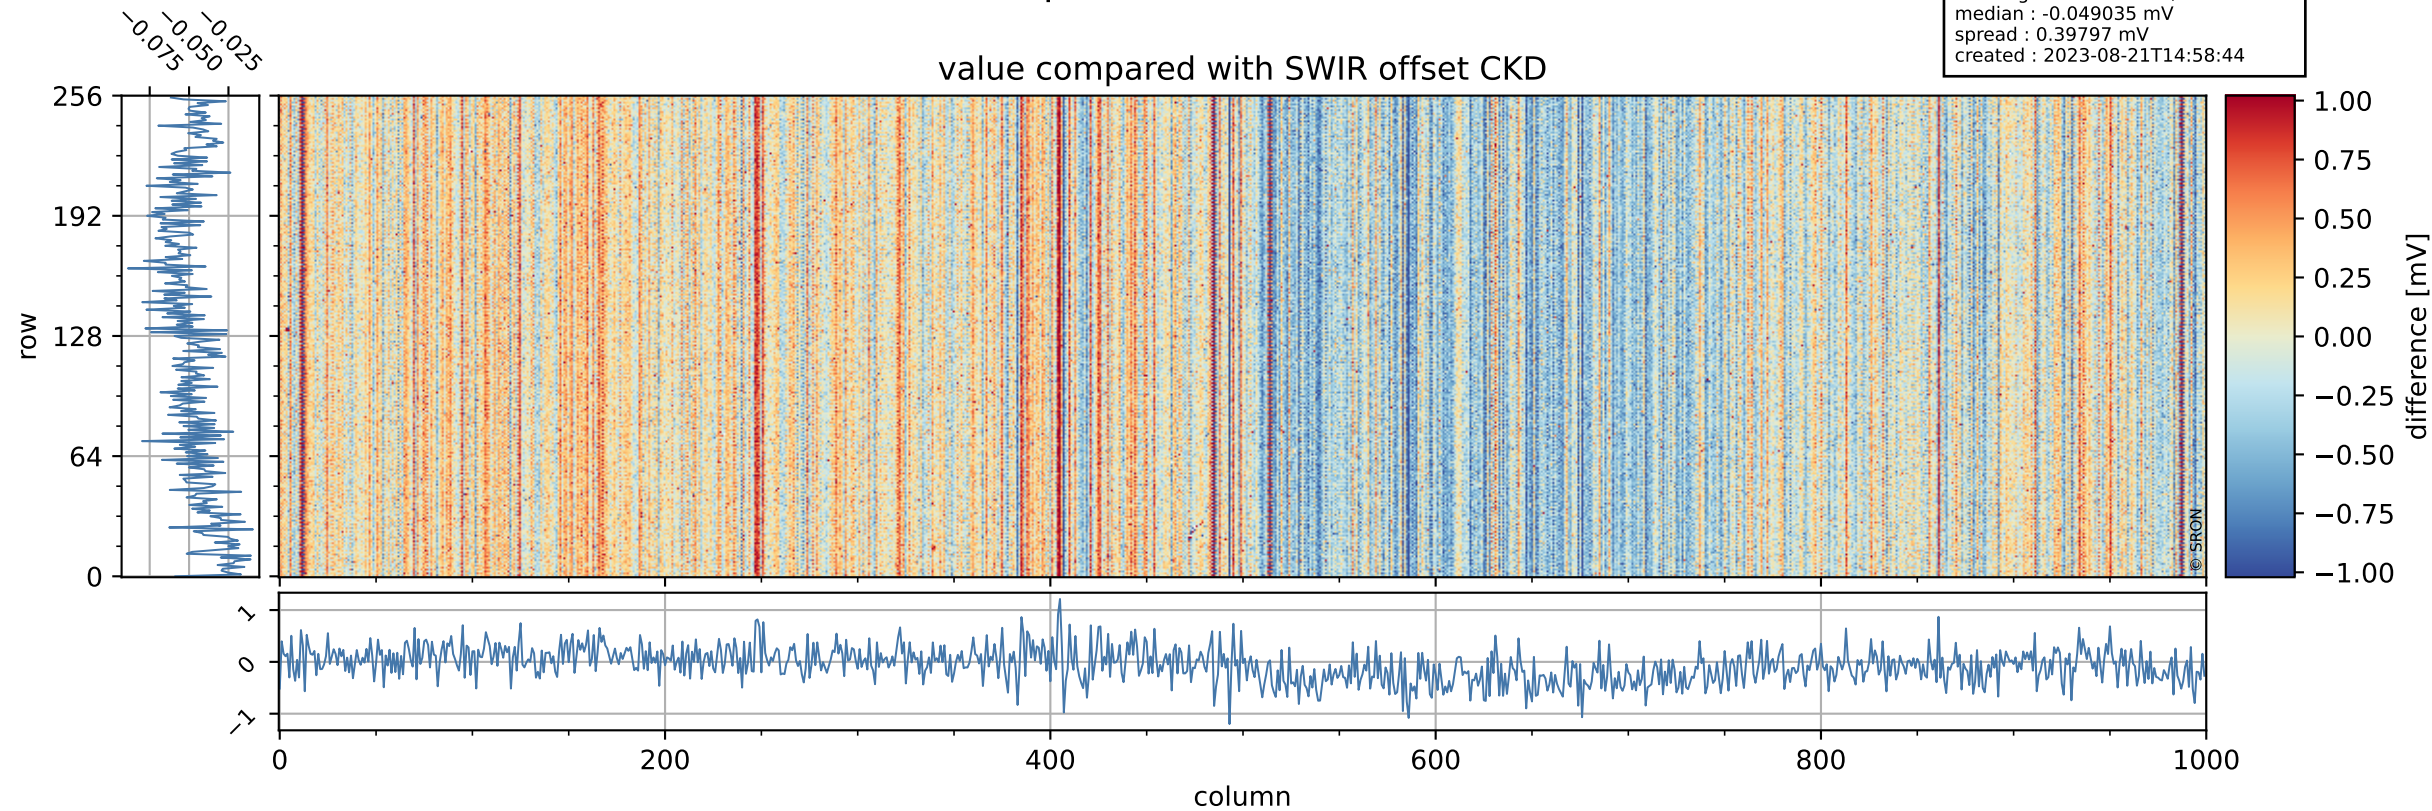

Tropomi SWIR offset (official)

orbits : 20 in [18712, 18757]
coverage : 2021-05-24 / 2021-05-27
median : 0.52596 V
spread : 0.035914 V
created : 2023-08-21T14:58:43

value detector map

Tropomi SWIR offset (official)

orbits : 20 in [18712, 18757]
coverage : 2021-05-24 / 2021-05-27
median : 30.866 μV
spread : 15.256 μV
created : 2023-08-21T14:58:44

Tropomi SWIR offset (official)

orbits : 20 in [18712, 18757]
coverage : 2021-05-24 / 2021-05-27
median : -0.049035 mV
spread : 0.39797 mV
created : 2023-08-21T14:58:44

value compared with SWIR offset CKD

Tropomi SWIR offset (official) ground-tracks of Sentinel-5P

orbits : 20 in [18712, 18757]
coverage : 2021-05-24 / 2021-05-27
created : 2023-08-21T14:58:45

Tropomi SWIR offset (official)

orbits : [2827, 18757]
coverage : 2018-04-30 / 2021-05-27
created : 2023-08-21T14:58:45

trend of detector median & temperatures