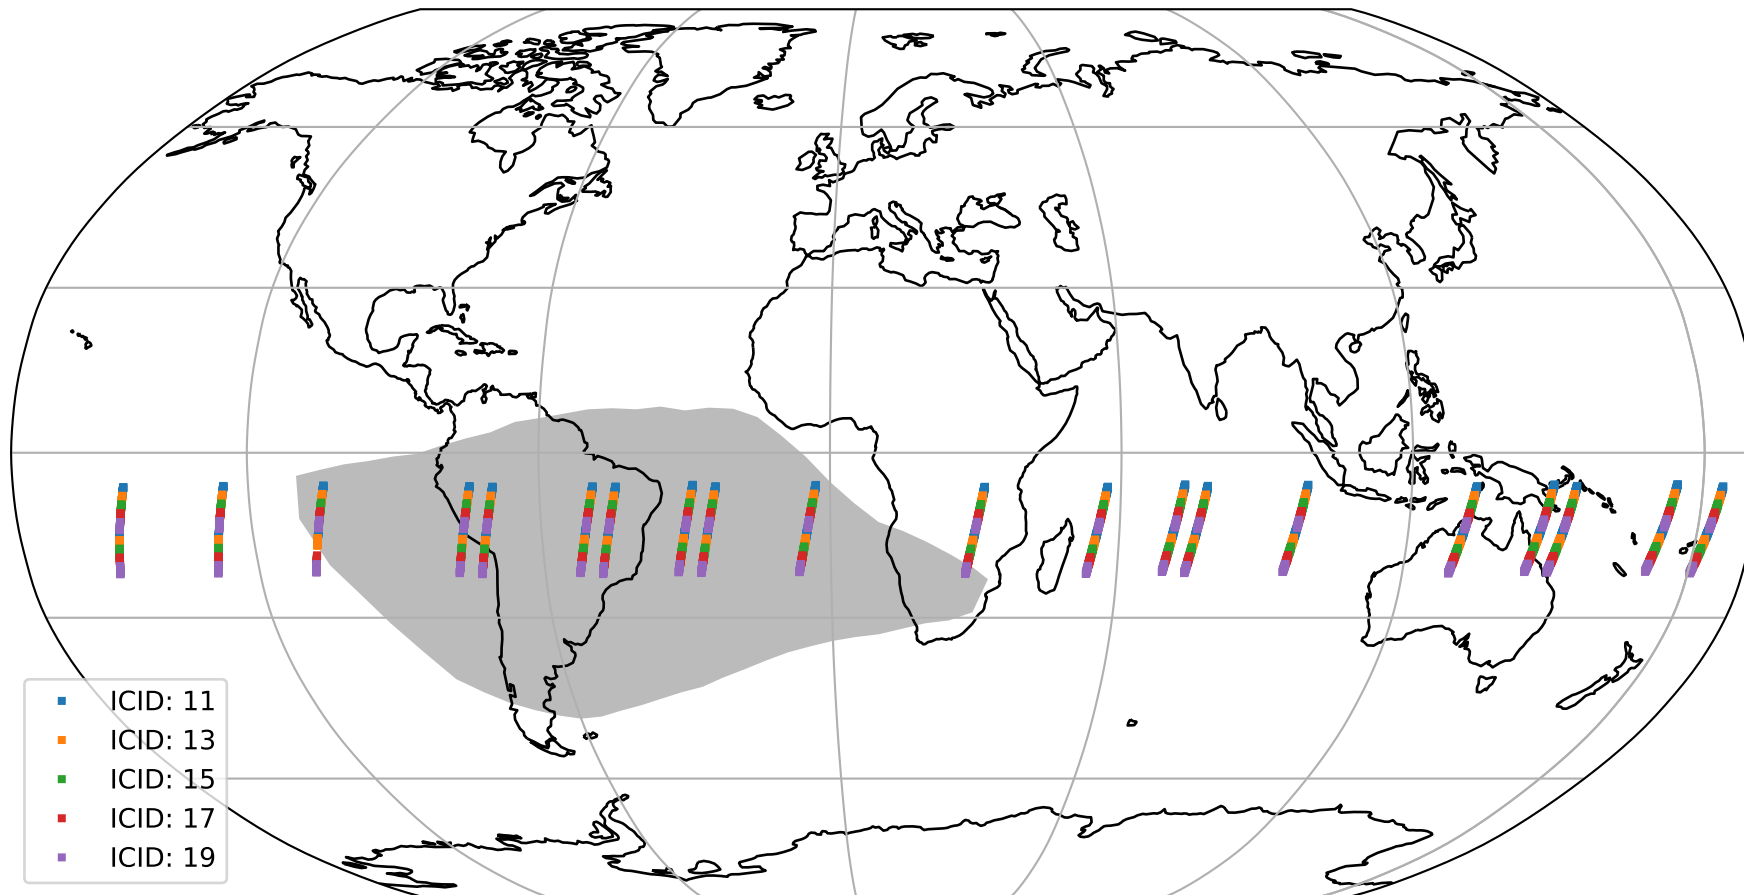

Tropomi SWIR offset (official)

orbits : 20 in [18712, 18757]
coverage : 2021-05-24 / 2021-05-27
median : 0.52596 V
spread : 0.035914 V
created : 2023-08-21T14:58:43

value detector map

Tropomi SWIR offset (official)

orbits : 20 in [18712, 18757]
coverage : 2021-05-24 / 2021-05-27
median : 30.866 μV
spread : 15.256 μV
created : 2023-08-21T14:58:44

Tropomi SWIR offset (official)

orbits : 20 in [18712, 18757]
coverage : 2021-05-24 / 2021-05-27
median : -0.049035 mV
spread : 0.39797 mV
created : 2023-08-21T14:58:44

value compared with SWIR offset CKD

Tropomi SWIR offset (official) ground-tracks of Sentinel-5P

orbits : 20 in [18712, 18757]
coverage : 2021-05-24 / 2021-05-27
created : 2023-08-21T14:58:45

Tropomi SWIR offset (official)

orbits : [2827, 18757]
coverage : 2018-04-30 / 2021-05-27
created : 2023-08-21T14:58:45

trend of detector median & temperatures