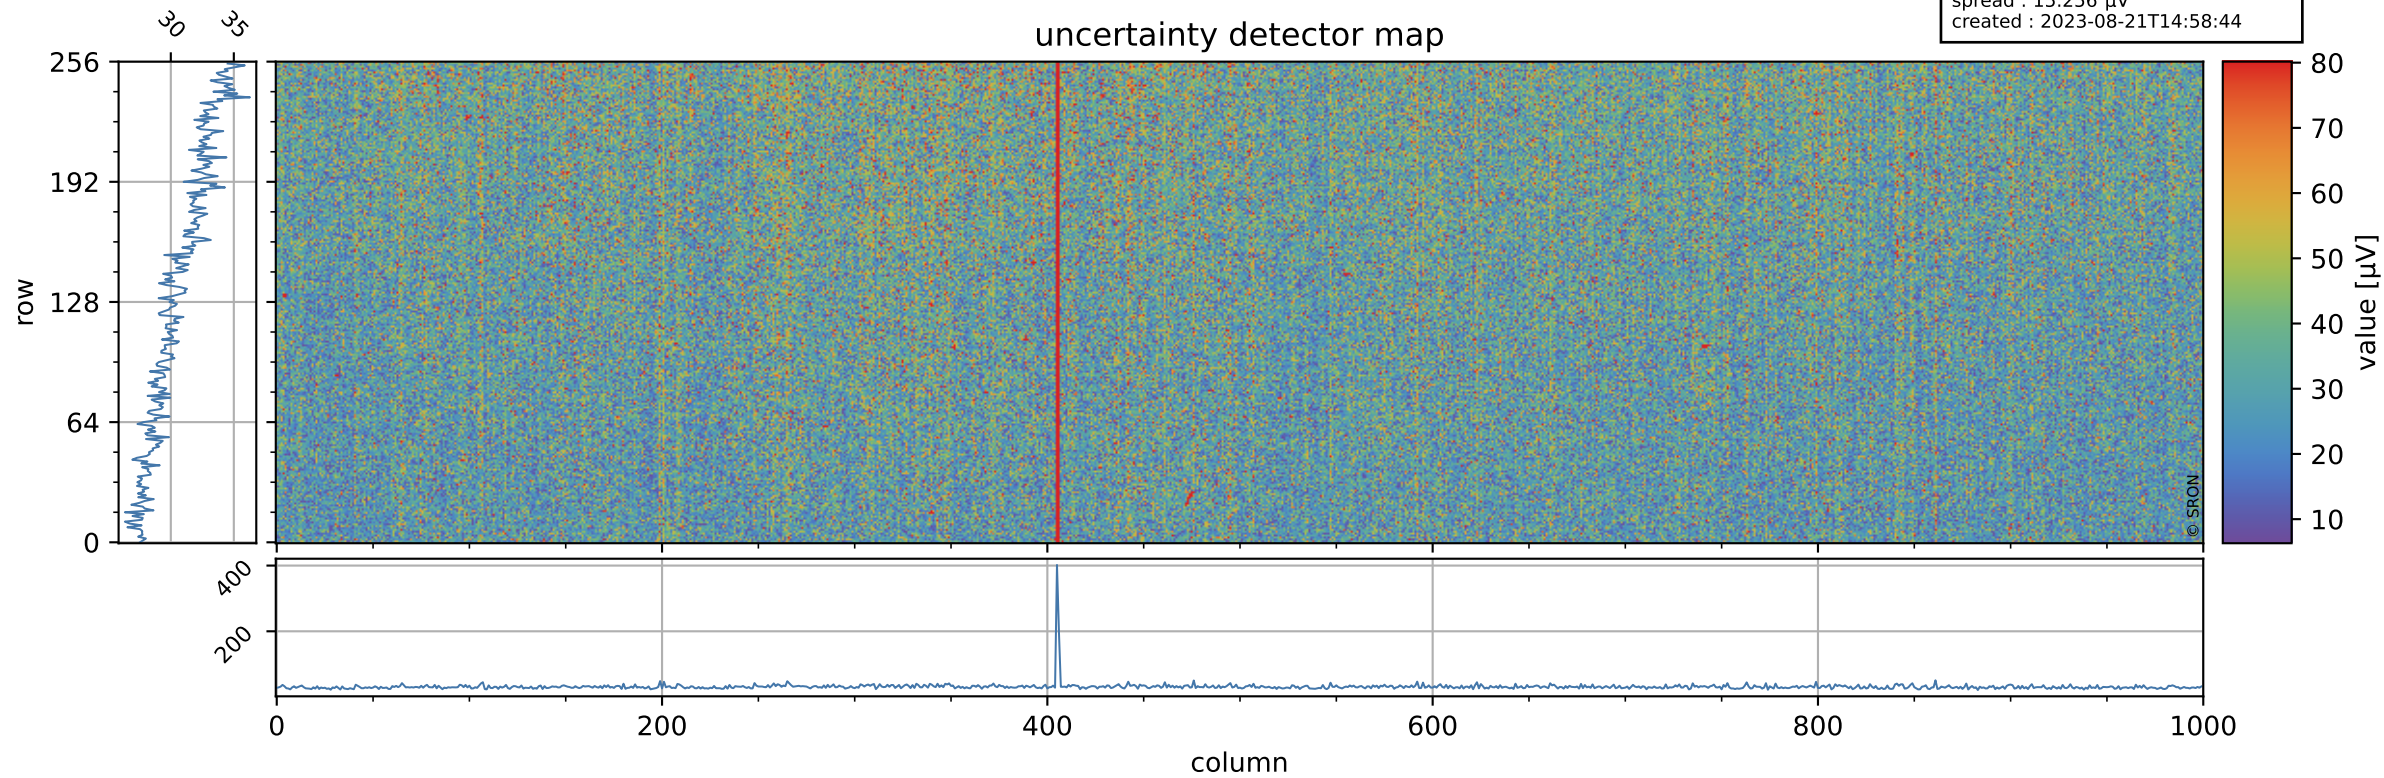

Tropomi SWIR offset (official)

orbits : 20 in [18712, 18757]
coverage : 2021-05-24 / 2021-05-27
median : 0.52596 V
spread : 0.035914 V
created : 2023-08-21T14:58:43

value detector map

Tropomi SWIR offset (official)

orbits : 20 in [18712, 18757]
coverage : 2021-05-24 / 2021-05-27
median : 30.866 μV
spread : 15.256 μV
created : 2023-08-21T14:58:44

Tropomi SWIR offset (official)

orbits : 20 in [18712, 18757]
coverage : 2021-05-24 / 2021-05-27
median : -0.049035 mV
spread : 0.39797 mV
created : 2023-08-21T14:58:44

value compared with SWIR offset CKD

Tropomi SWIR offset (official) ground-tracks of Sentinel-5P

orbits : 20 in [18712, 18757]
coverage : 2021-05-24 / 2021-05-27
created : 2023-08-21T14:58:45

Tropomi SWIR offset (official)

orbits : [2827, 18757]
coverage : 2018-04-30 / 2021-05-27
created : 2023-08-21T14:58:45

trend of detector median & temperatures