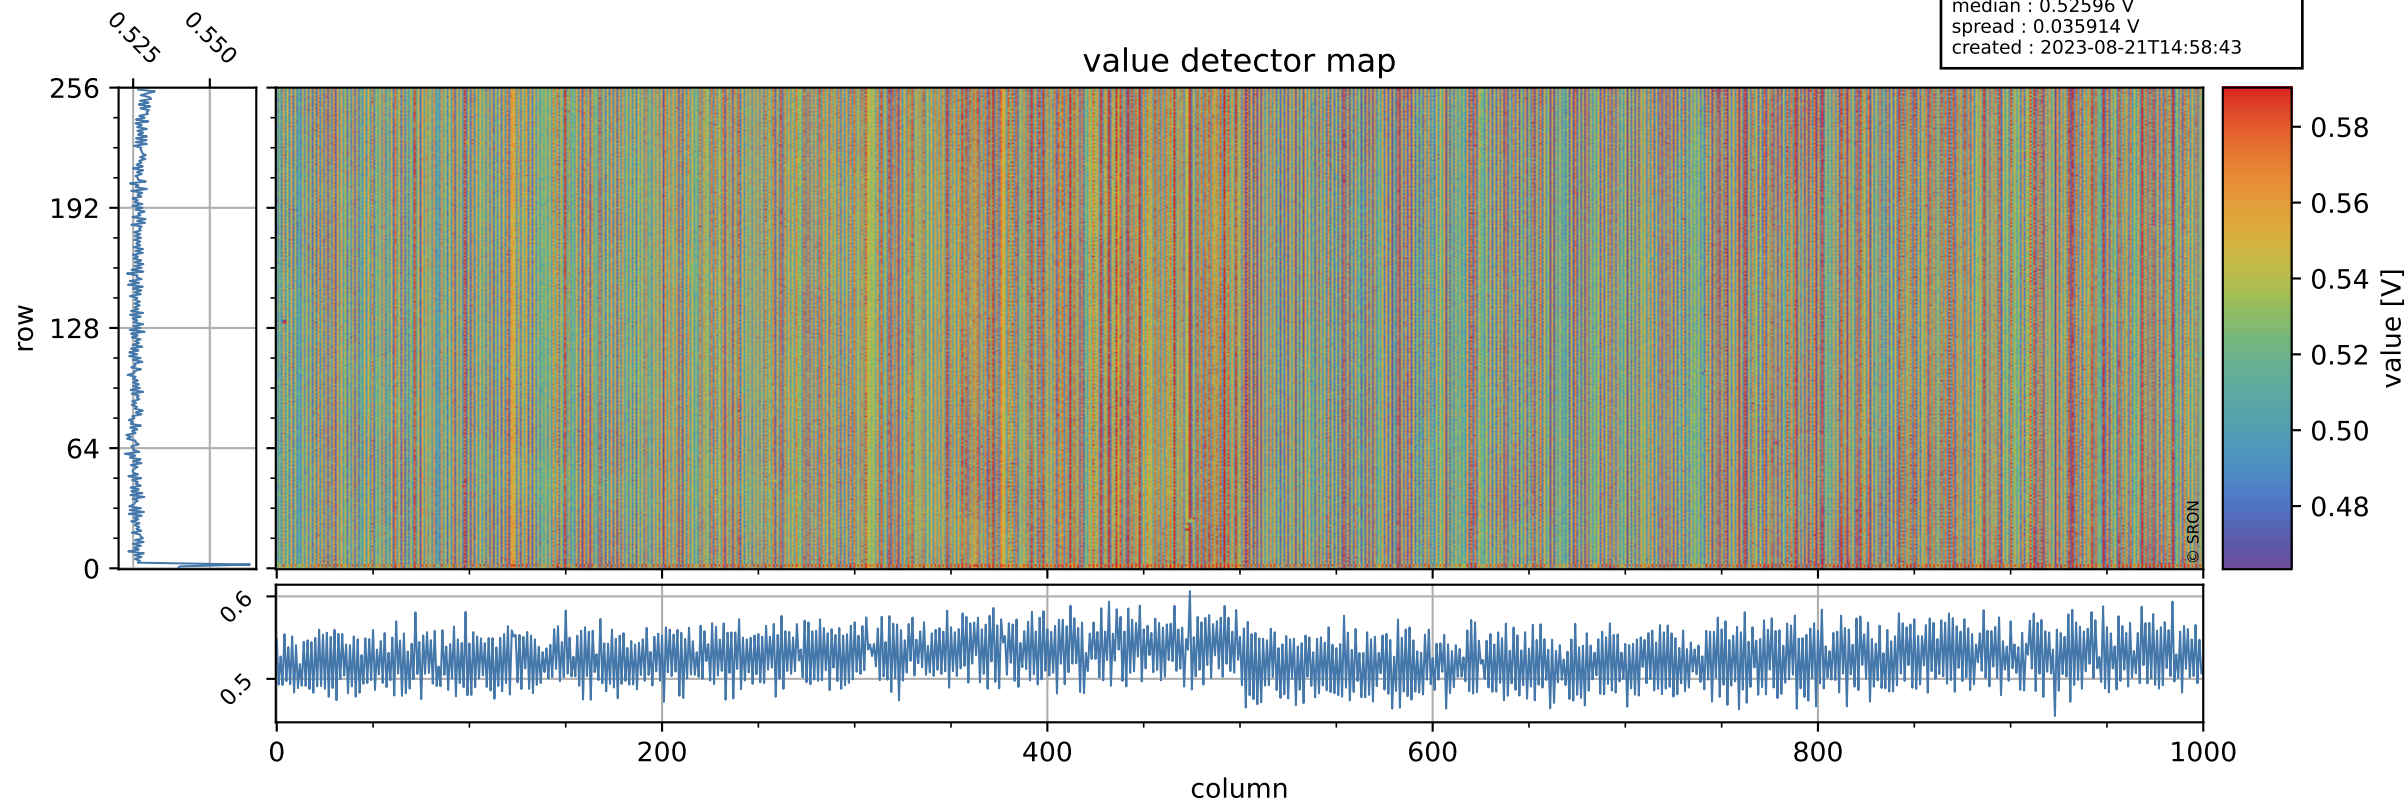

Tropomi SWIR offset (official)

orbits : 20 in [18712, 18757]
coverage : 2021-05-24 / 2021-05-27
median : 0.52596 V
spread : 0.035914 V
created : 2023-08-21T14:58:43

value detector map

Tropomi SWIR offset (official)

orbits : 20 in [18712, 18757]
coverage : 2021-05-24 / 2021-05-27
median : 30.866 μV
spread : 15.256 μV
created : 2023-08-21T14:58:44

Tropomi SWIR offset (official)

orbits : 20 in [18712, 18757]
coverage : 2021-05-24 / 2021-05-27
median : -0.049035 mV
spread : 0.39797 mV
created : 2023-08-21T14:58:44

value compared with SWIR offset CKD

Tropomi SWIR offset (official) ground-tracks of Sentinel-5P

orbits : 20 in [18712, 18757]
coverage : 2021-05-24 / 2021-05-27
created : 2023-08-21T14:58:45

Tropomi SWIR offset (official)

orbits : [2827, 18757]
coverage : 2018-04-30 / 2021-05-27
created : 2023-08-21T14:58:45

trend of detector median & temperatures