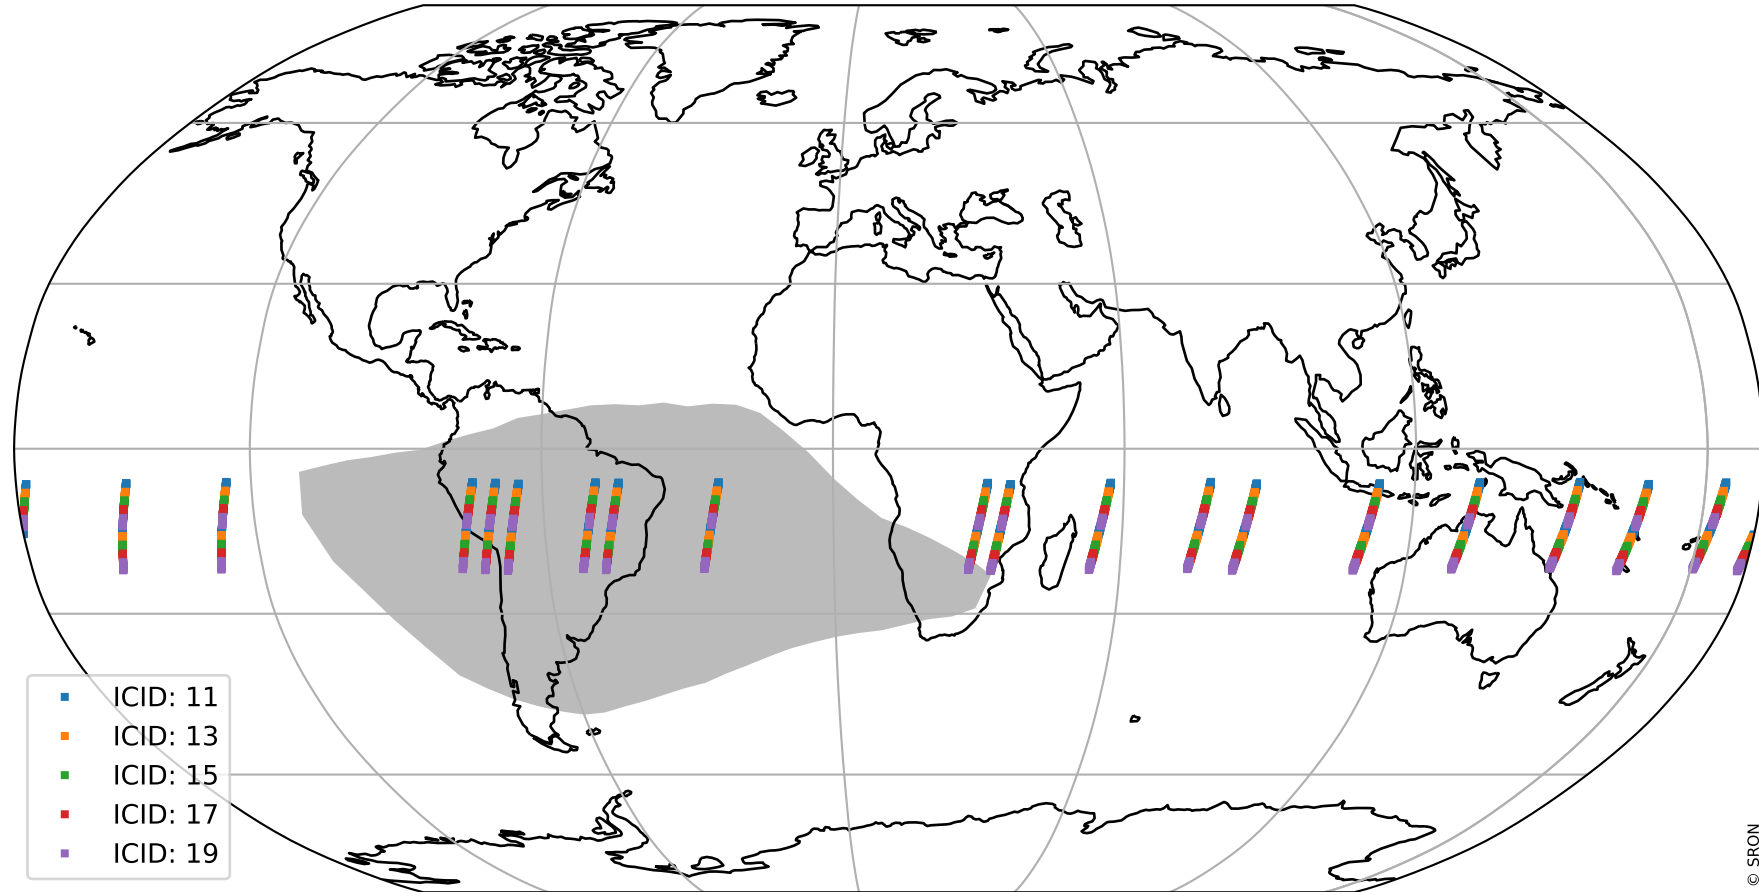

Tropomi SWIR offset (official)

orbits : 19 in [18727, 18772]
coverage : 2021-05-25 / 2021-05-28
median : 0.52598 V
spread : 0.035913 V
created : 2023-08-21T14:58:46

value detector map

Tropomi SWIR offset (official)

orbits : 19 in [18727, 18772]
coverage : 2021-05-25 / 2021-05-28
median : 29.167 μV
spread : 14.49 μV
created : 2023-08-21T14:58:47

Tropomi SWIR offset (official)

orbits : 19 in [18727, 18772]
coverage : 2021-05-25 / 2021-05-28
median : -0.029005 mV
spread : 0.39506 mV
created : 2023-08-21T14:58:47

value compared with SWIR offset CKD

Tropomi SWIR offset (official) ground-tracks of Sentinel-5P

orbits : 19 in [18727, 18772]
coverage : 2021-05-25 / 2021-05-28
created : 2023-08-21T14:58:48

- ICID: 11
- ICID: 13
- ICID: 15
- ICID: 17
- ICID: 19

Tropomi SWIR offset (official)

orbits : [2827, 18772]
coverage : 2018-04-30 / 2021-05-28
created : 2023-08-21T14:58:48

trend of detector median & temperatures