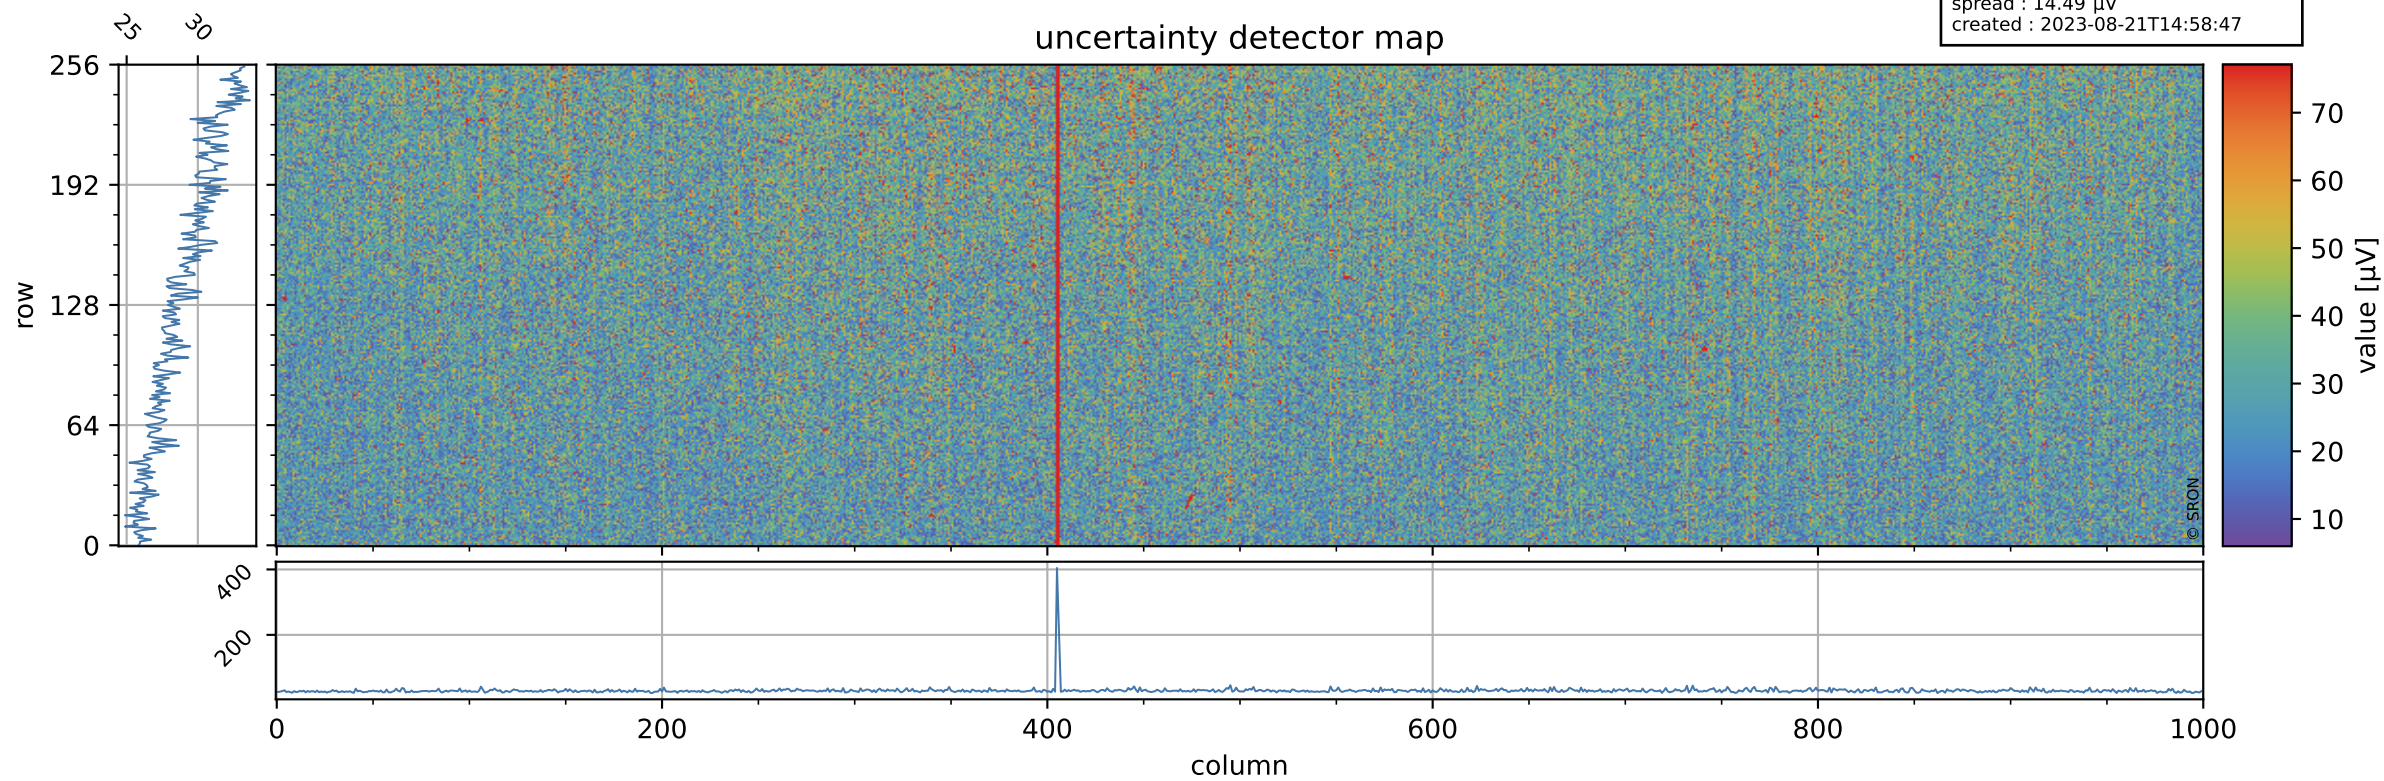

Tropomi SWIR offset (official)

orbits : 19 in [18727, 18772]
coverage : 2021-05-25 / 2021-05-28
median : 0.52598 V
spread : 0.035913 V
created : 2023-08-21T14:58:46

value detector map

Tropomi SWIR offset (official)

orbits : 19 in [18727, 18772]
coverage : 2021-05-25 / 2021-05-28
median : 29.167 μV
spread : 14.49 μV
created : 2023-08-21T14:58:47

Tropomi SWIR offset (official)

orbits : 19 in [18727, 18772]
coverage : 2021-05-25 / 2021-05-28
median : -0.029005 mV
spread : 0.39506 mV
created : 2023-08-21T14:58:47

value compared with SWIR offset CKD

Tropomi SWIR offset (official) ground-tracks of Sentinel-5P

orbits : 19 in [18727, 18772]
coverage : 2021-05-25 / 2021-05-28
created : 2023-08-21T14:58:48

- ICID: 11
- ICID: 13
- ICID: 15
- ICID: 17
- ICID: 19

Tropomi SWIR offset (official)

orbits : [2827, 18772]
coverage : 2018-04-30 / 2021-05-28
created : 2023-08-21T14:58:48

trend of detector median & temperatures