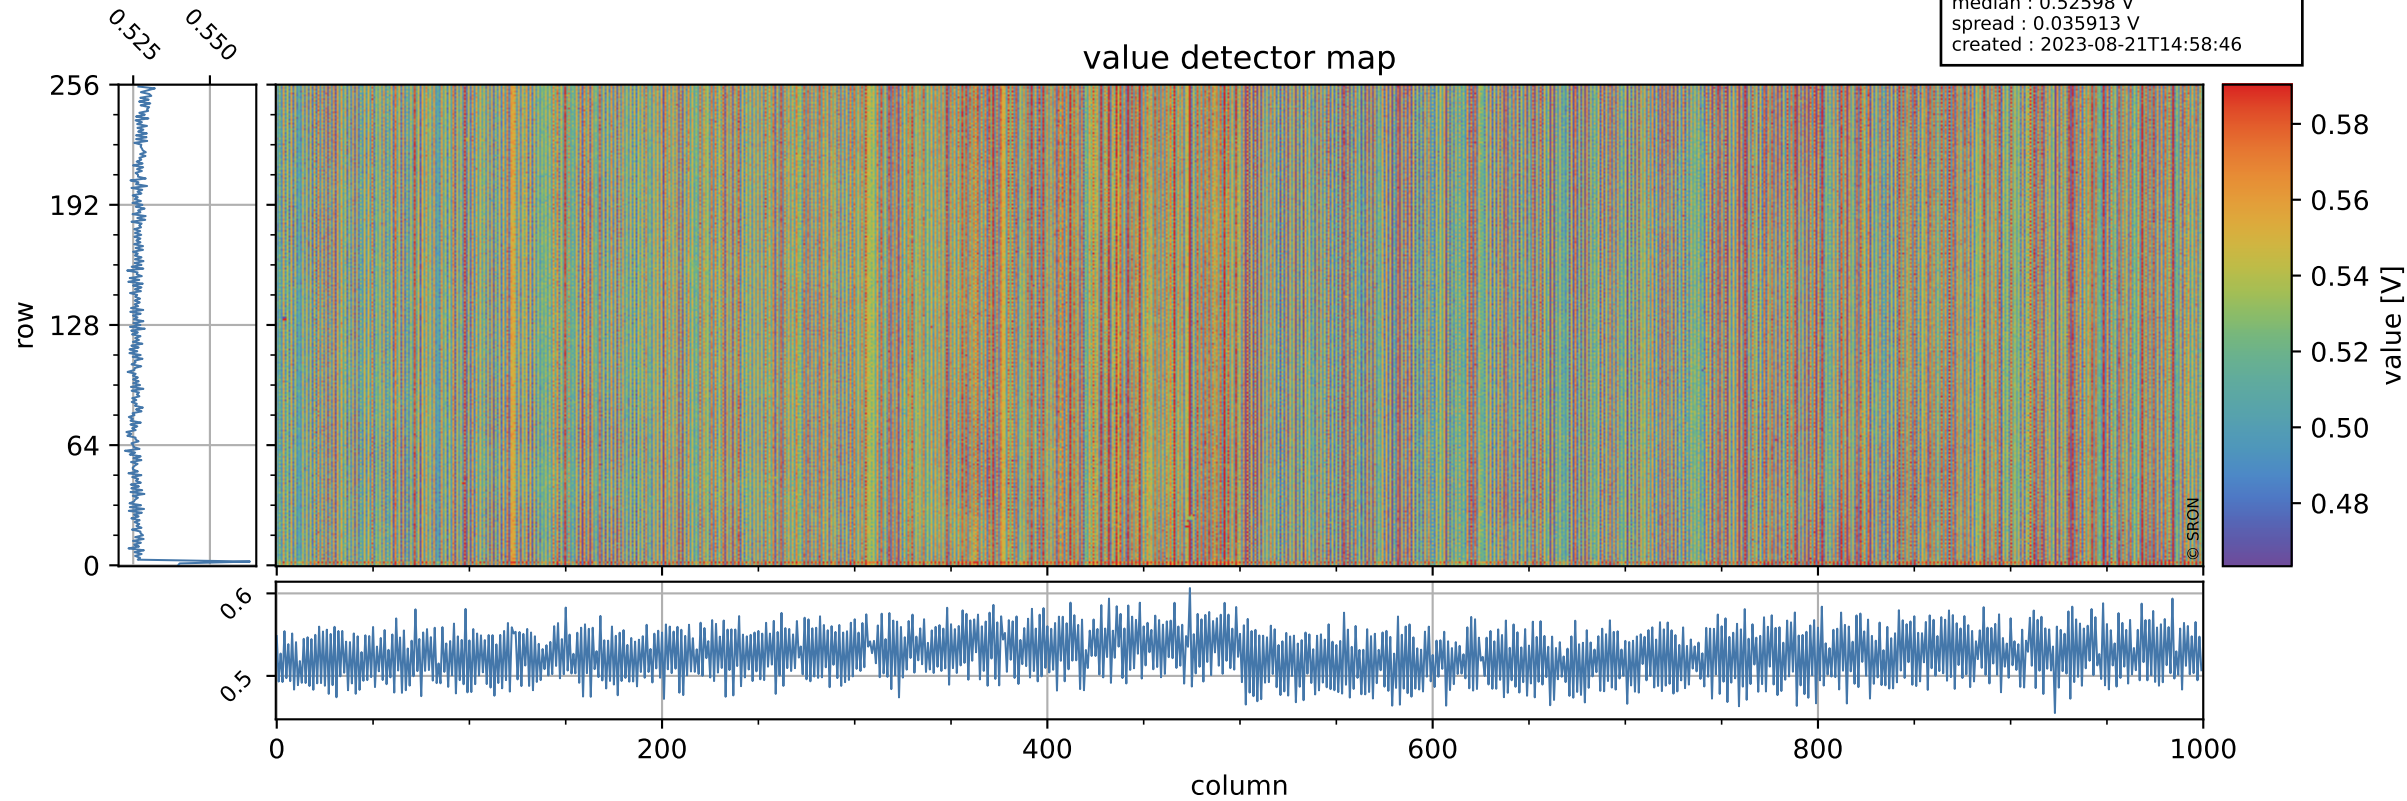

Tropomi SWIR offset (official)

orbits : 19 in [18727, 18772]
coverage : 2021-05-25 / 2021-05-28
median : 0.52598 V
spread : 0.035913 V
created : 2023-08-21T14:58:46

value detector map

Tropomi SWIR offset (official)

orbits : 19 in [18727, 18772]
coverage : 2021-05-25 / 2021-05-28
median : 29.167 μV
spread : 14.49 μV
created : 2023-08-21T14:58:47

Tropomi SWIR offset (official)

orbits : 19 in [18727, 18772]
coverage : 2021-05-25 / 2021-05-28
median : -0.029005 mV
spread : 0.39506 mV
created : 2023-08-21T14:58:47

value compared with SWIR offset CKD

Tropomi SWIR offset (official) ground-tracks of Sentinel-5P

orbits : 19 in [18727, 18772]
coverage : 2021-05-25 / 2021-05-28
created : 2023-08-21T14:58:48

- ICID: 11
- ICID: 13
- ICID: 15
- ICID: 17
- ICID: 19

Tropomi SWIR offset (official)

orbits : [2827, 18772]
coverage : 2018-04-30 / 2021-05-28
created : 2023-08-21T14:58:48

trend of detector median & temperatures