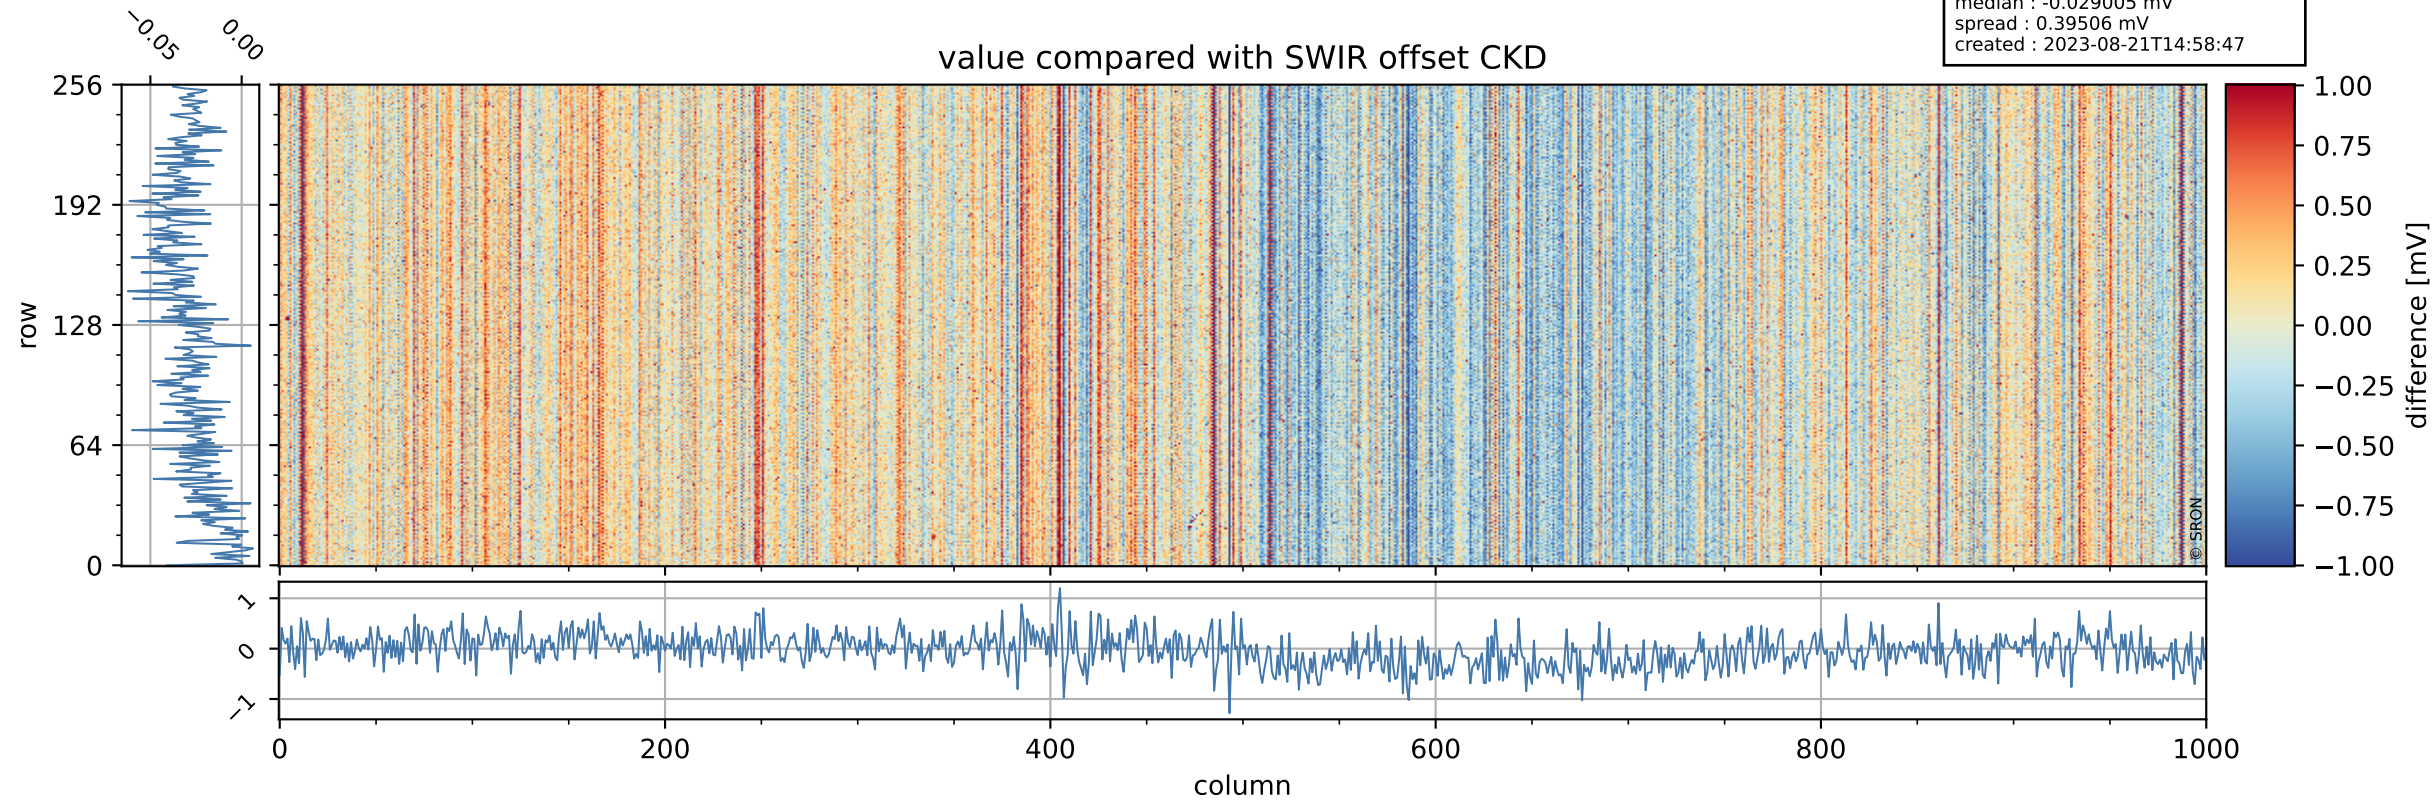

Tropomi SWIR offset (official)

orbits : 19 in [18727, 18772]
coverage : 2021-05-25 / 2021-05-28
median : 0.52598 V
spread : 0.035913 V
created : 2023-08-21T14:58:46

value detector map

Tropomi SWIR offset (official)

orbits : 19 in [18727, 18772]
coverage : 2021-05-25 / 2021-05-28
median : 29.167 μV
spread : 14.49 μV
created : 2023-08-21T14:58:47

Tropomi SWIR offset (official)

orbits : 19 in [18727, 18772]
coverage : 2021-05-25 / 2021-05-28
median : -0.029005 mV
spread : 0.39506 mV
created : 2023-08-21T14:58:47

value compared with SWIR offset CKD

Tropomi SWIR offset (official) ground-tracks of Sentinel-5P

orbits : 19 in [18727, 18772]
coverage : 2021-05-25 / 2021-05-28
created : 2023-08-21T14:58:48

- ICID: 11
- ICID: 13
- ICID: 15
- ICID: 17
- ICID: 19

Tropomi SWIR offset (official)

orbits : [2827, 18772]
coverage : 2018-04-30 / 2021-05-28
created : 2023-08-21T14:58:48

trend of detector median & temperatures