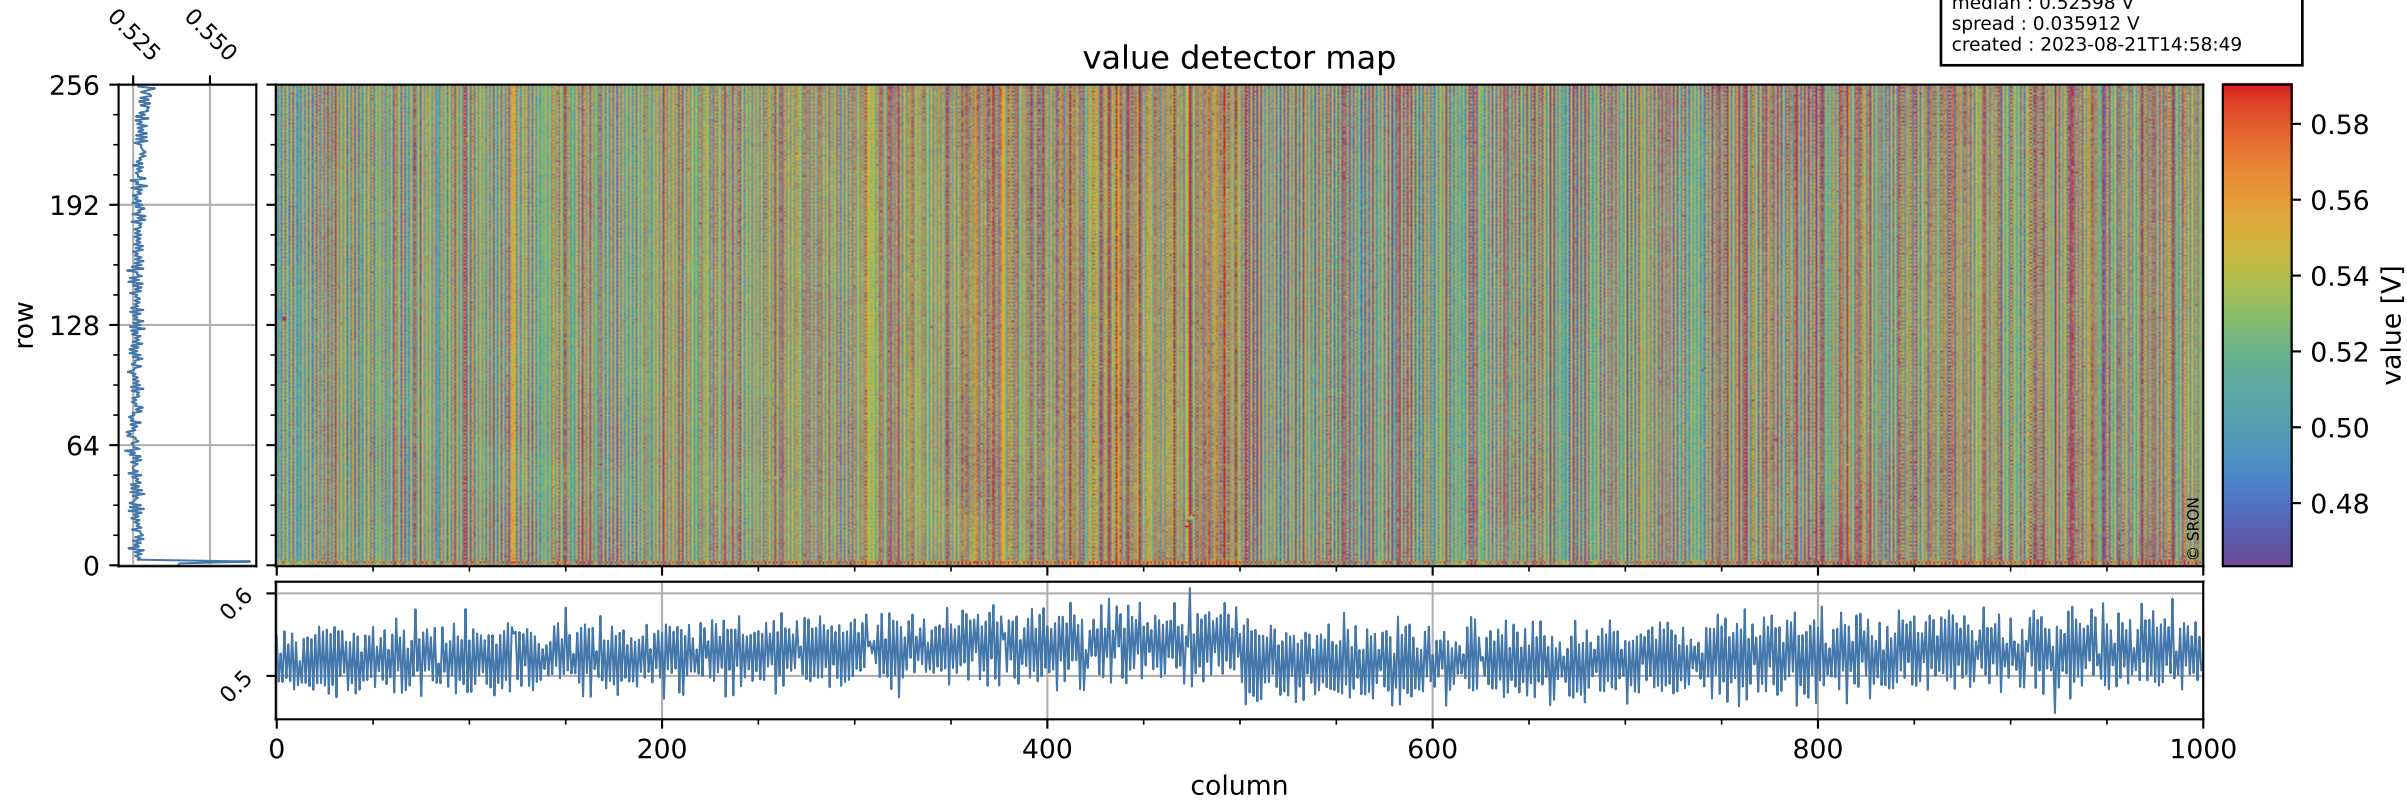

# Tropomi SWIR offset (official)

orbits : 19 in [18742, 18787]  
coverage : 2021-05-26 / 2021-05-29  
median : 0.52598 V  
spread : 0.035912 V  
created : 2023-08-21T14:58:49

## value detector map

# Tropomi SWIR offset (official)

orbits : 19 in [18742, 18787]  
coverage : 2021-05-26 / 2021-05-29  
median : 29.229  $\mu\text{V}$   
spread : 14.618  $\mu\text{V}$   
created : 2023-08-21T14:58:50

# Tropomi SWIR offset (official) ground-tracks of Sentinel-5P

orbits : 19 in [18742, 18787]  
coverage : 2021-05-26 / 2021-05-29  
created : 2023-08-21T14:58:51