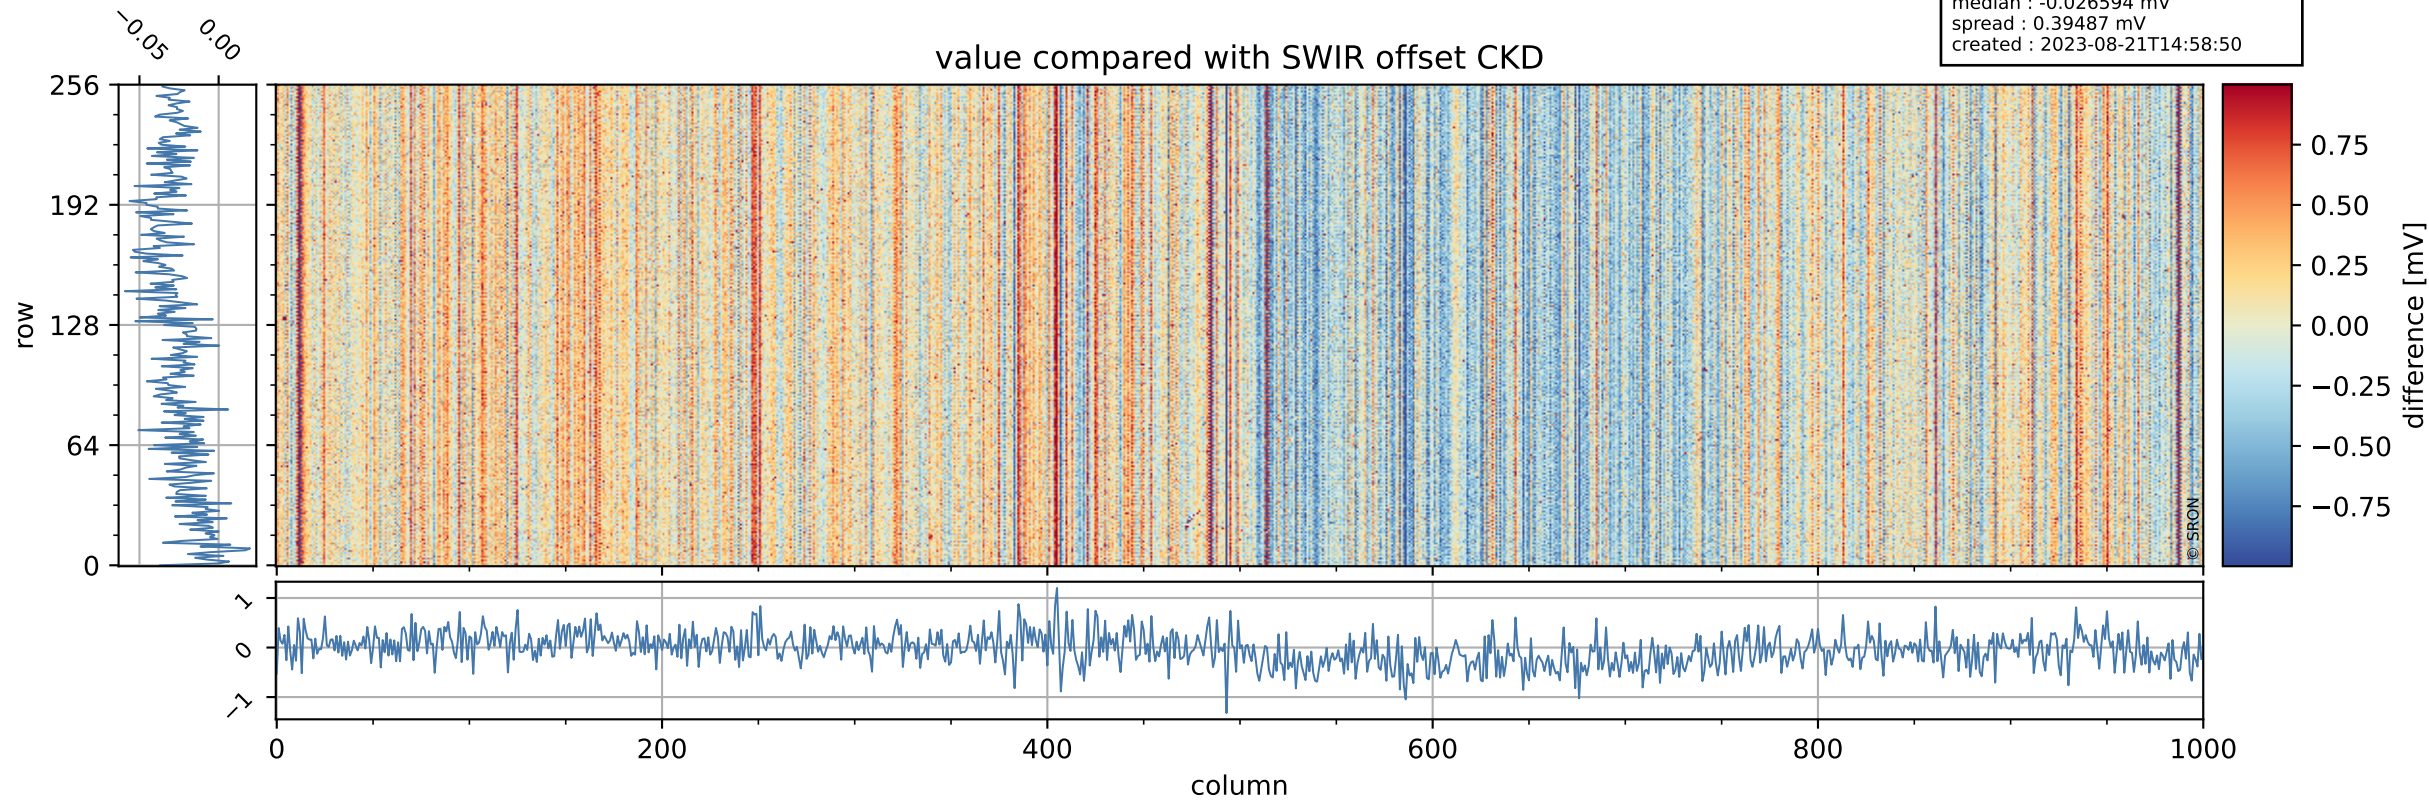

## value detector map

# Tropomi SWIR offset (official)

orbits : 19 in [18742, 18787]  
coverage : 2021-05-26 / 2021-05-29  
median : 29.229  $\mu\text{V}$   
spread : 14.618  $\mu\text{V}$   
created : 2023-08-21T14:58:50

# Tropomi SWIR offset (official)

orbits : 19 in [18742, 18787]  
coverage : 2021-05-26 / 2021-05-29  
median : -0.026594 mV  
spread : 0.39487 mV  
created : 2023-08-21T14:58:50

value compared with SWIR offset CKD

# Tropomi SWIR offset (official) ground-tracks of Sentinel-5P

orbits : 19 in [18742, 18787]  
coverage : 2021-05-26 / 2021-05-29  
created : 2023-08-21T14:58:51