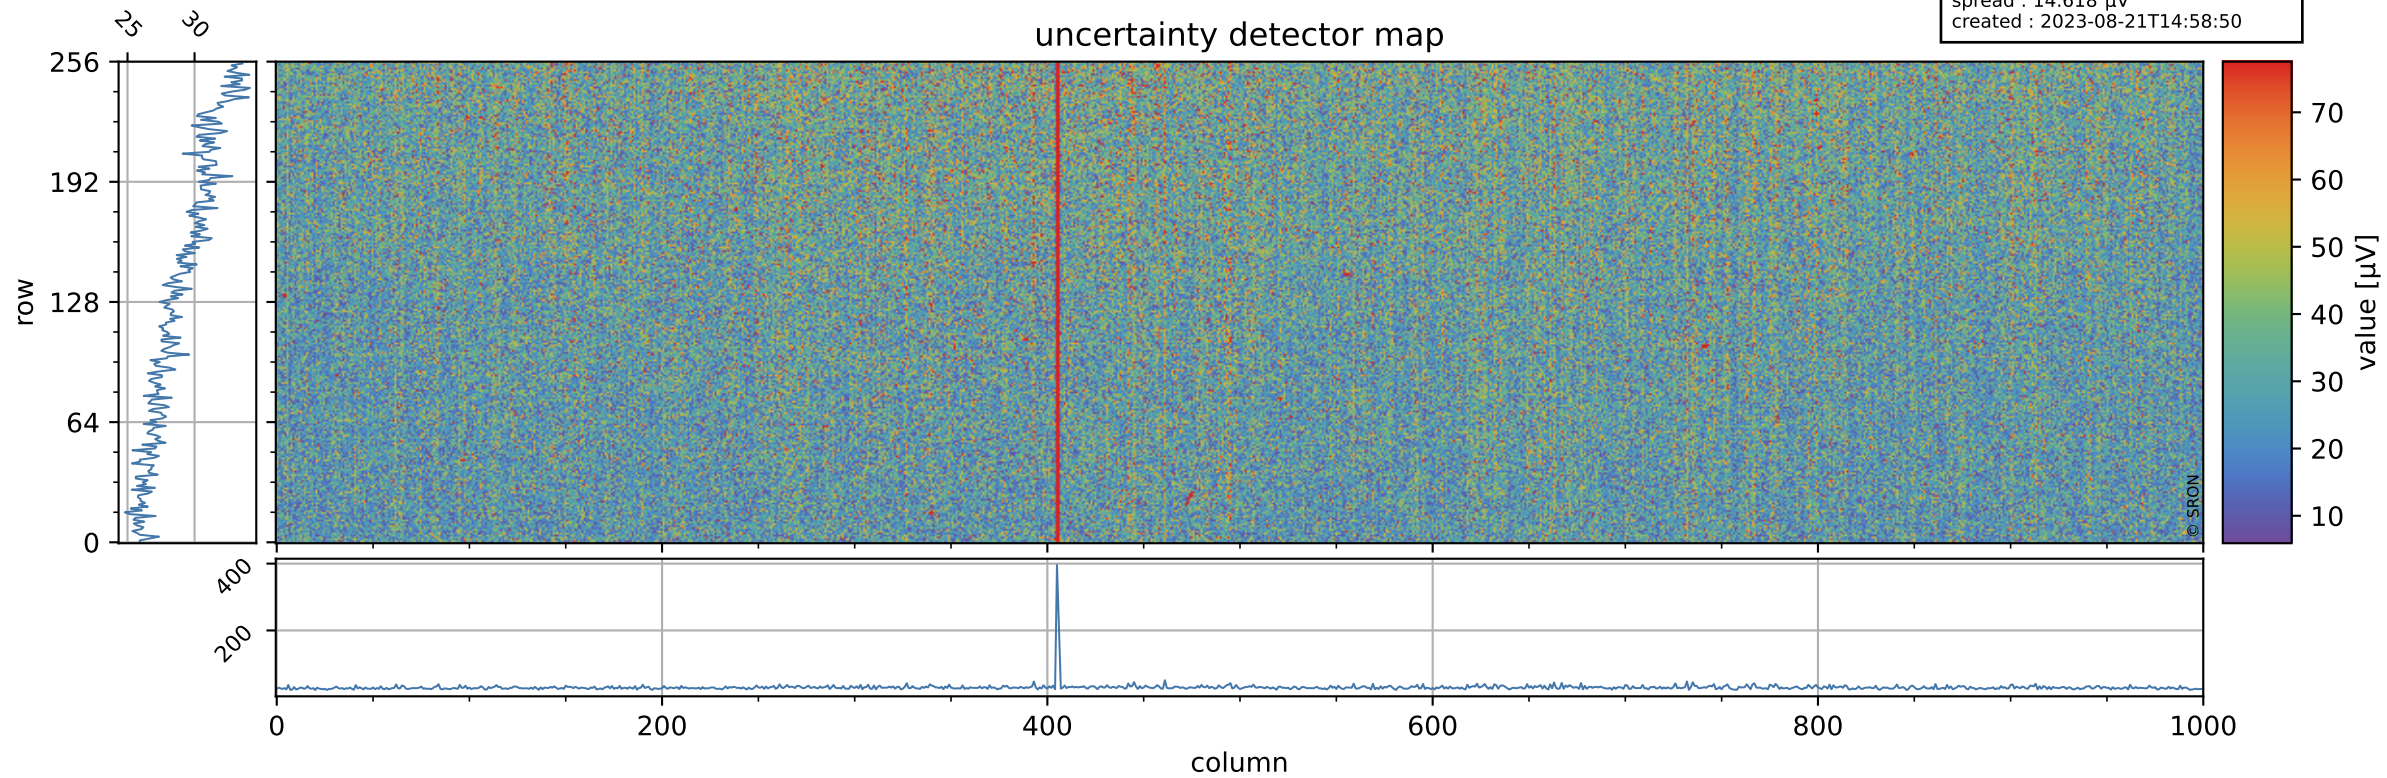

# Tropomi SWIR offset (official)

orbits : 19 in [18742, 18787]  
coverage : 2021-05-26 / 2021-05-29  
median : 0.52598 V  
spread : 0.035912 V  
created : 2023-08-21T14:58:49

## value detector map

# Tropomi SWIR offset (official)

orbits : 19 in [18742, 18787]  
coverage : 2021-05-26 / 2021-05-29  
median : 29.229  $\mu\text{V}$   
spread : 14.618  $\mu\text{V}$   
created : 2023-08-21T14:58:50

# Tropomi SWIR offset (official) ground-tracks of Sentinel-5P

orbits : 19 in [18742, 18787]  
coverage : 2021-05-26 / 2021-05-29  
created : 2023-08-21T14:58:51