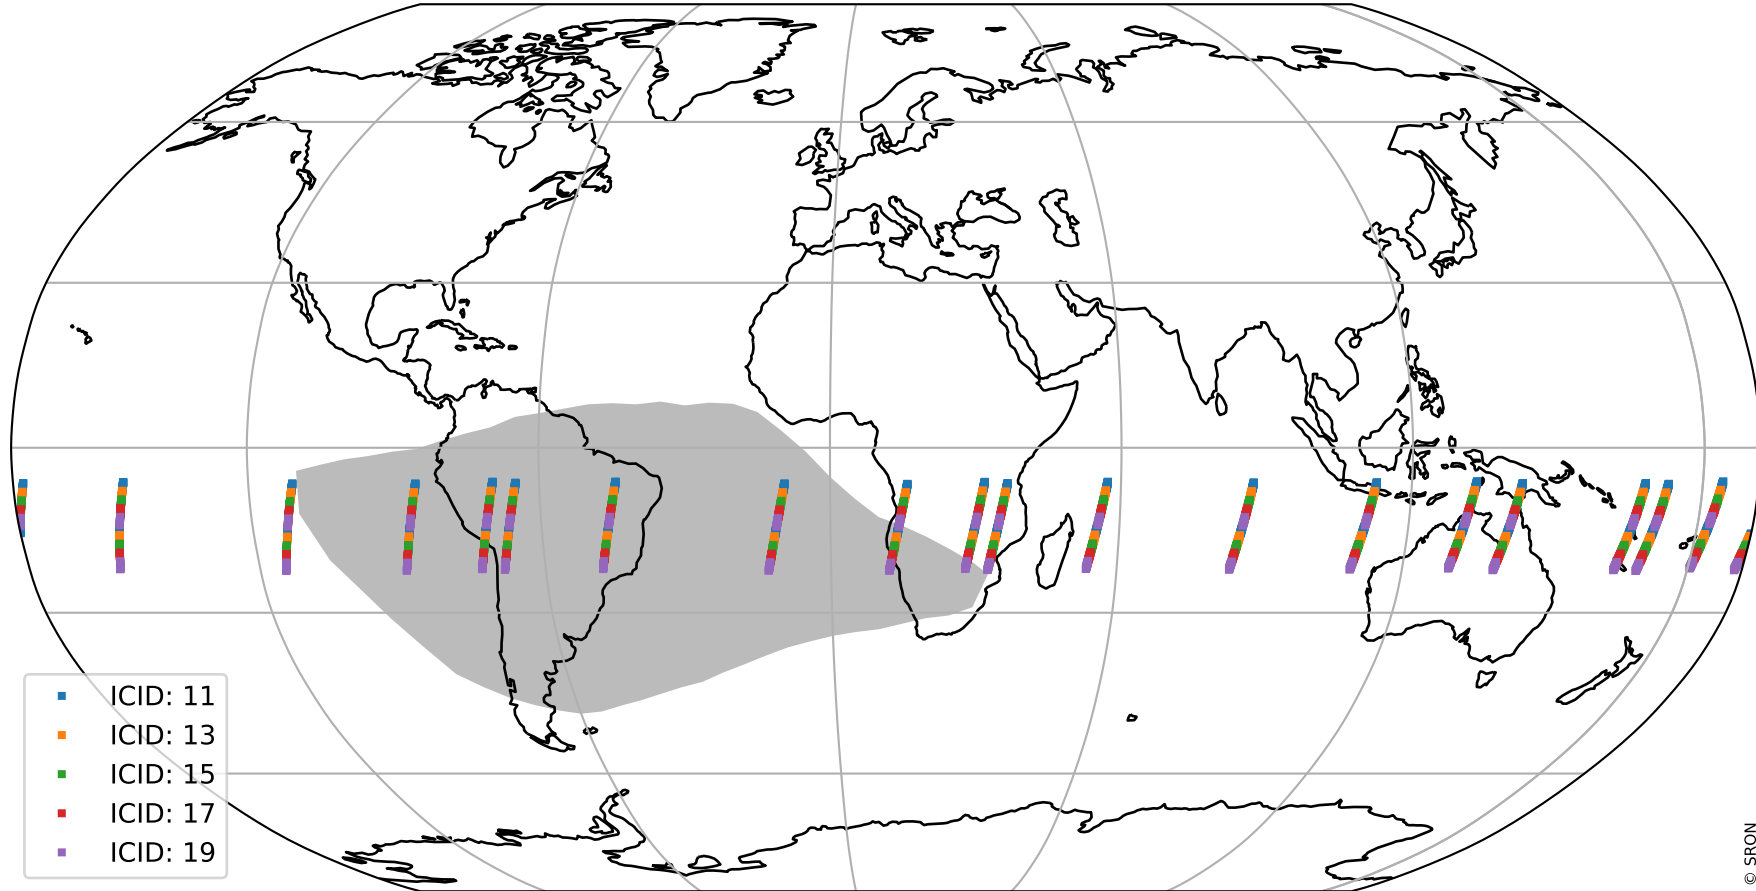

# Tropomi SWIR offset (official)

orbits : 19 in [18742, 18787]  
coverage : 2021-05-26 / 2021-05-29  
median : 29.229  $\mu\text{V}$   
spread : 14.618  $\mu\text{V}$   
created : 2023-08-21T14:58:50

# Tropomi SWIR offset (official)

orbits : 19 in [18742, 18787]  
coverage : 2021-05-26 / 2021-05-29  
median : -0.026594 mV  
spread : 0.39487 mV  
created : 2023-08-21T14:58:50

value compared with SWIR offset CKD

# Tropomi SWIR offset (official) ground-tracks of Sentinel-5P

orbits : 19 in [18742, 18787]  
coverage : 2021-05-26 / 2021-05-29  
created : 2023-08-21T14:58:51

# Tropomi SWIR offset (official)

orbits : [2827, 18787]  
coverage : 2018-04-30 / 2021-05-29  
created : 2023-08-21T14:58:51