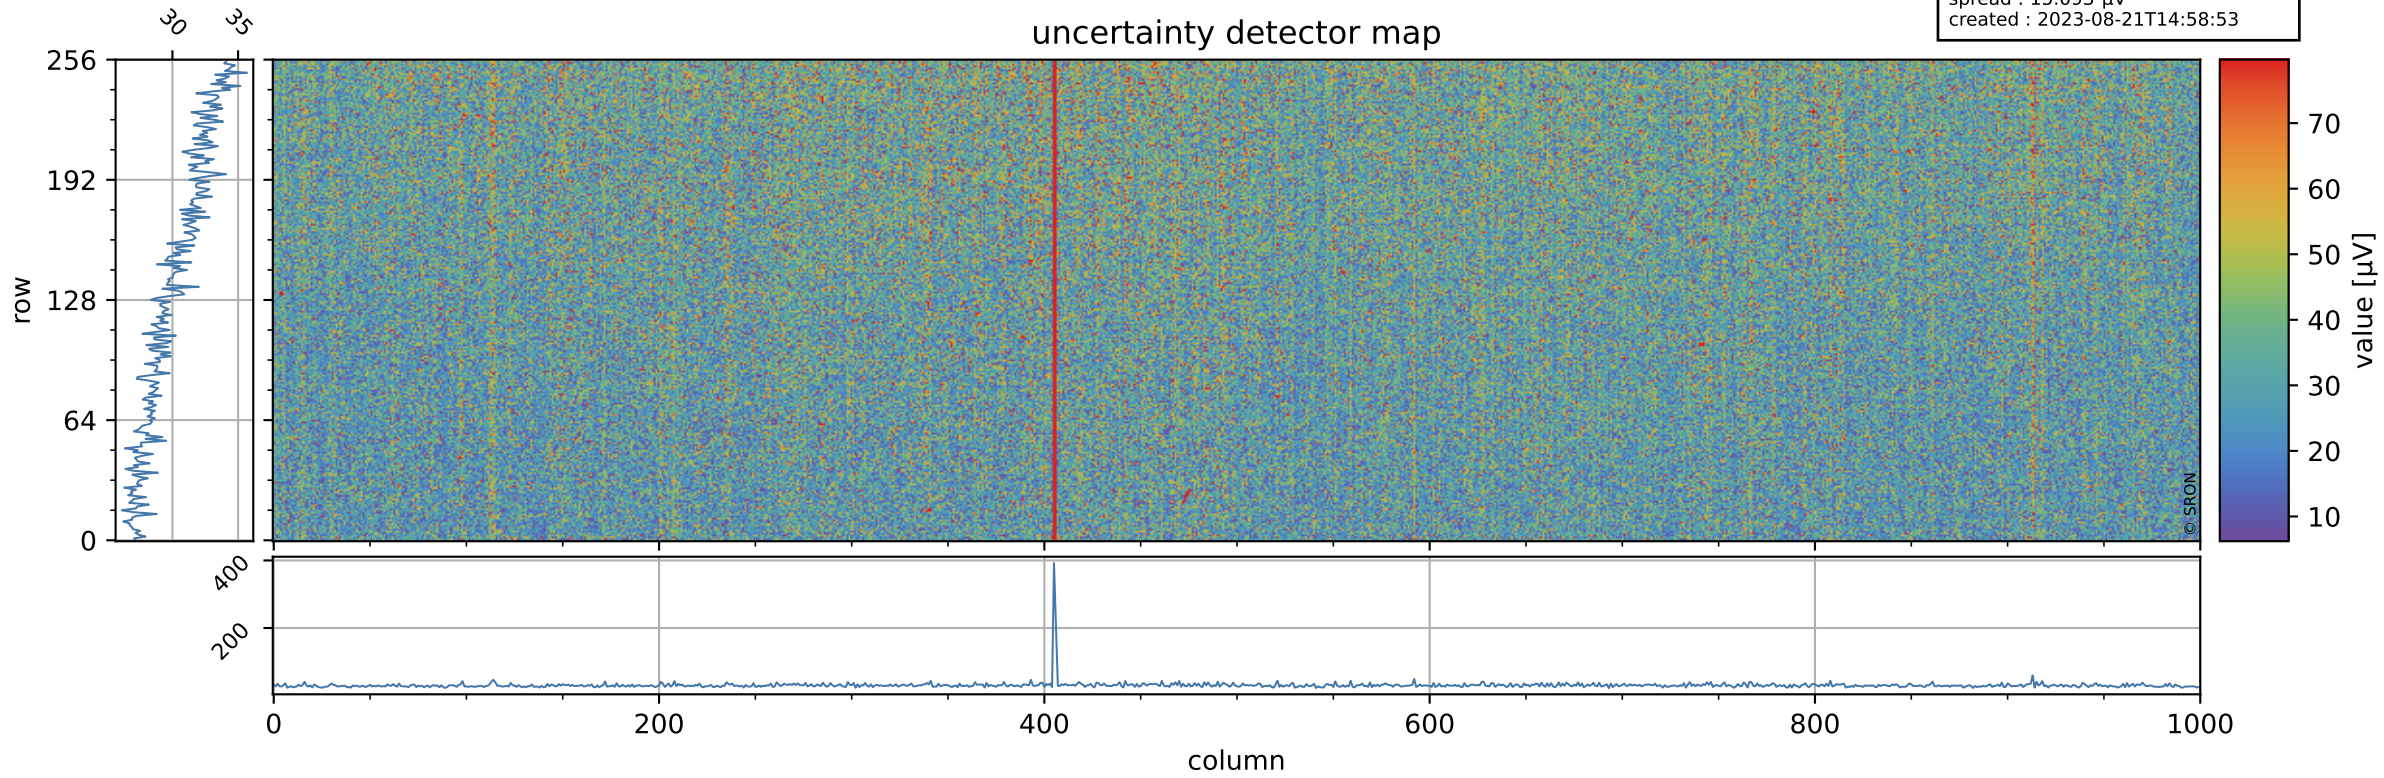

Tropomi SWIR offset (official)

orbits : 18 in [18757, 18802]
coverage : 2021-05-27 / 2021-05-30
median : 0.52598 V
spread : 0.035913 V
created : 2023-08-21T14:58:53

value detector map

Tropomi SWIR offset (official)

orbits : 18 in [18757, 18802]
coverage : 2021-05-27 / 2021-05-30
median : 30.382 μV
spread : 15.093 μV
created : 2023-08-21T14:58:53

Tropomi SWIR offset (official)

orbits : 18 in [18757, 18802]
coverage : 2021-05-27 / 2021-05-30
median : -0.026671 mV
spread : 0.39028 mV
created : 2023-08-21T14:58:54

value compared with SWIR offset CKD

Tropomi SWIR offset (official) ground-tracks of Sentinel-5P

orbits : 18 in [18757, 18802]
coverage : 2021-05-27 / 2021-05-30
created : 2023-08-21T14:58:54

Tropomi SWIR offset (official)

orbits : [2827, 18802]
coverage : 2018-04-30 / 2021-05-30
created : 2023-08-21T14:58:55

trend of detector median & temperatures