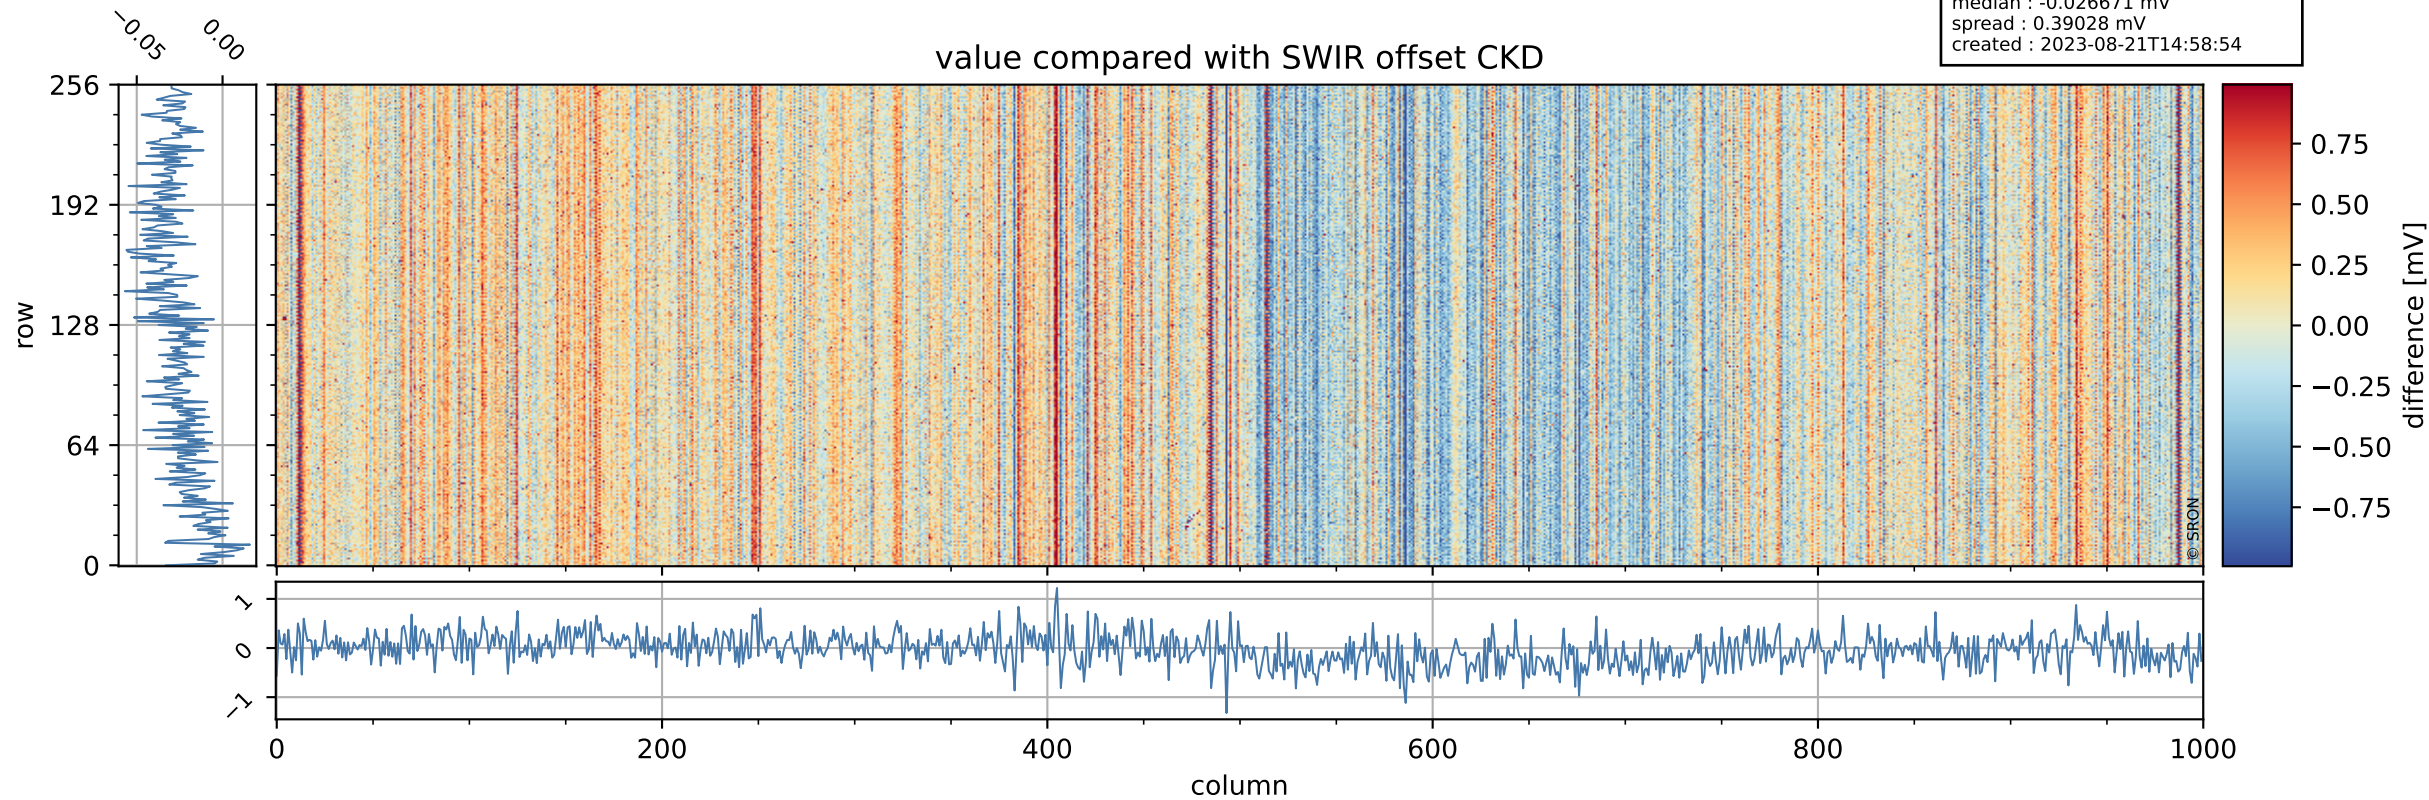

Tropomi SWIR offset (official)

orbits : 18 in [18757, 18802]
coverage : 2021-05-27 / 2021-05-30
median : 0.52598 V
spread : 0.035913 V
created : 2023-08-21T14:58:53

value detector map

Tropomi SWIR offset (official)

orbits : 18 in [18757, 18802]
coverage : 2021-05-27 / 2021-05-30
median : 30.382 μV
spread : 15.093 μV
created : 2023-08-21T14:58:53

Tropomi SWIR offset (official)

orbits : 18 in [18757, 18802]
coverage : 2021-05-27 / 2021-05-30
median : -0.026671 mV
spread : 0.39028 mV
created : 2023-08-21T14:58:54

value compared with SWIR offset CKD

Tropomi SWIR offset (official) ground-tracks of Sentinel-5P

orbits : 18 in [18757, 18802]
coverage : 2021-05-27 / 2021-05-30
created : 2023-08-21T14:58:54

Tropomi SWIR offset (official)

orbits : [2827, 18802]
coverage : 2018-04-30 / 2021-05-30
created : 2023-08-21T14:58:55

trend of detector median & temperatures