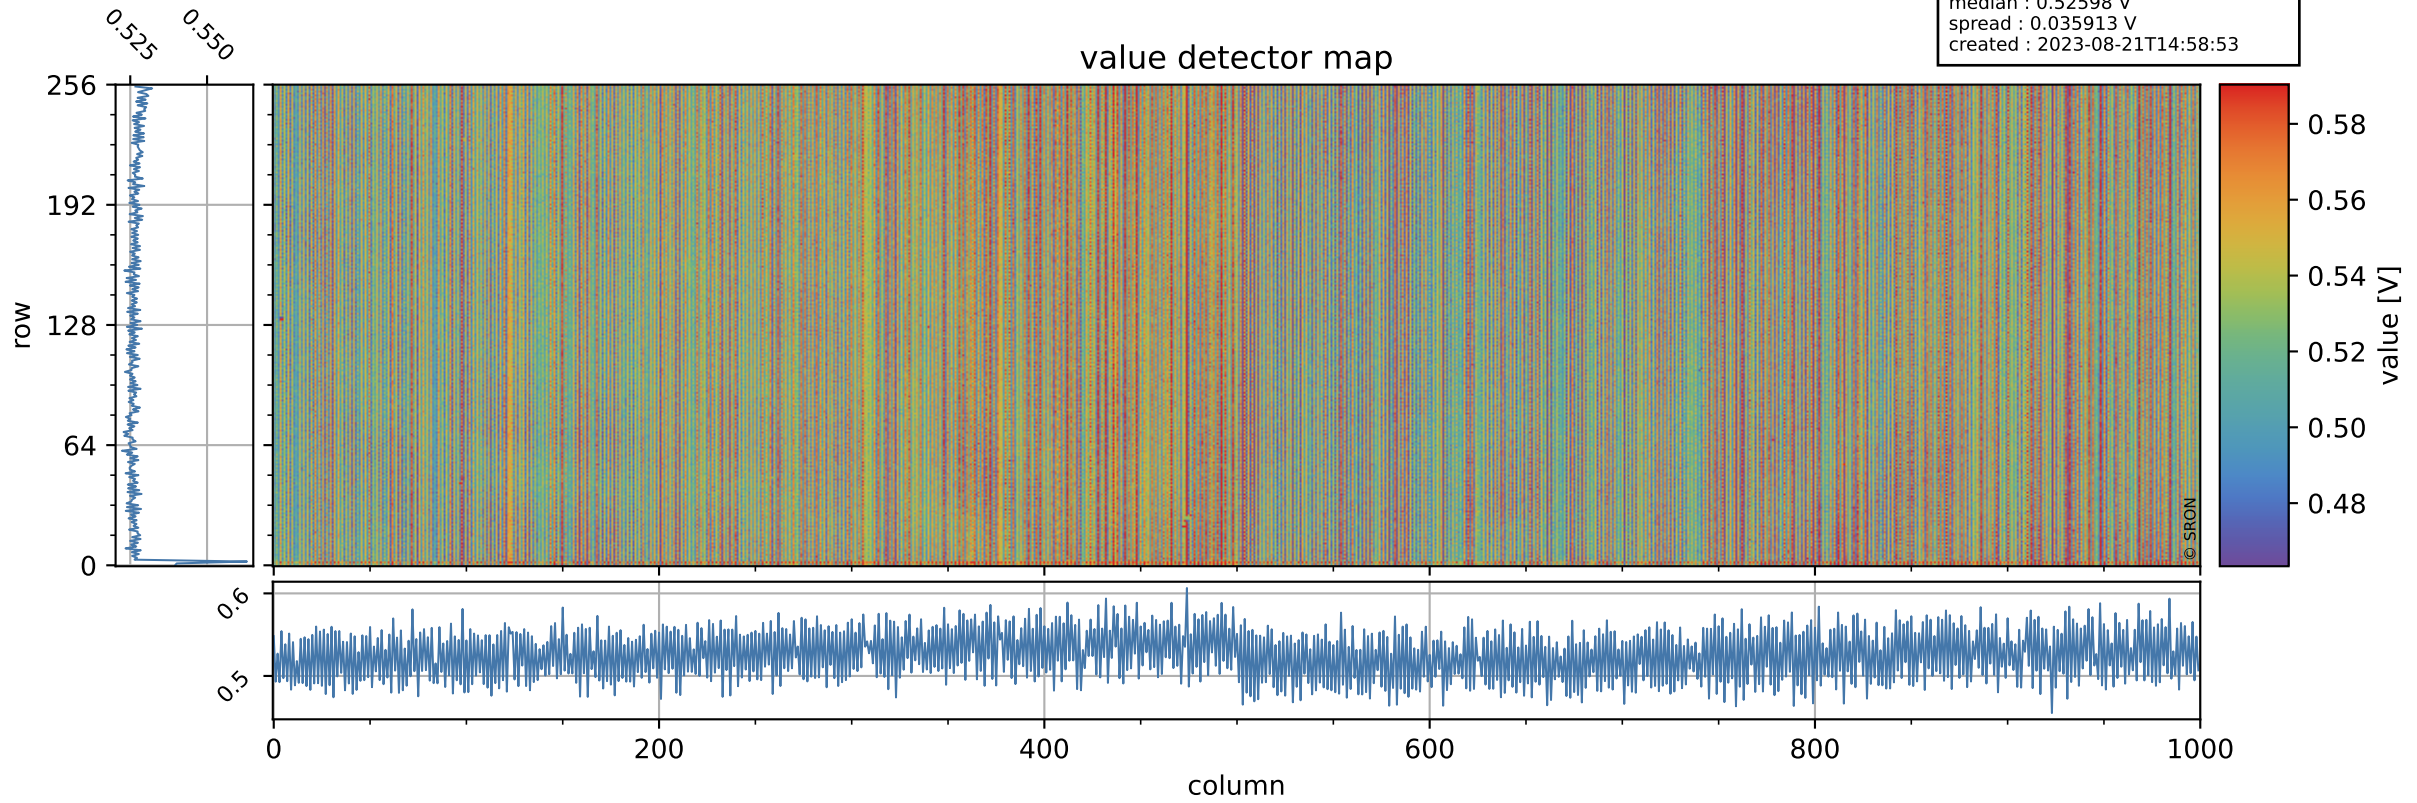

Tropomi SWIR offset (official)

orbits : 18 in [18757, 18802]
coverage : 2021-05-27 / 2021-05-30
median : 0.52598 V
spread : 0.035913 V
created : 2023-08-21T14:58:53

value detector map

Tropomi SWIR offset (official)

orbits : 18 in [18757, 18802]
coverage : 2021-05-27 / 2021-05-30
median : 30.382 μV
spread : 15.093 μV
created : 2023-08-21T14:58:53

Tropomi SWIR offset (official)

orbits : 18 in [18757, 18802]
coverage : 2021-05-27 / 2021-05-30
median : -0.026671 mV
spread : 0.39028 mV
created : 2023-08-21T14:58:54

value compared with SWIR offset CKD

Tropomi SWIR offset (official) ground-tracks of Sentinel-5P

orbits : 18 in [18757, 18802]
coverage : 2021-05-27 / 2021-05-30
created : 2023-08-21T14:58:54

Tropomi SWIR offset (official)

orbits : [2827, 18802]
coverage : 2018-04-30 / 2021-05-30
created : 2023-08-21T14:58:55

trend of detector median & temperatures