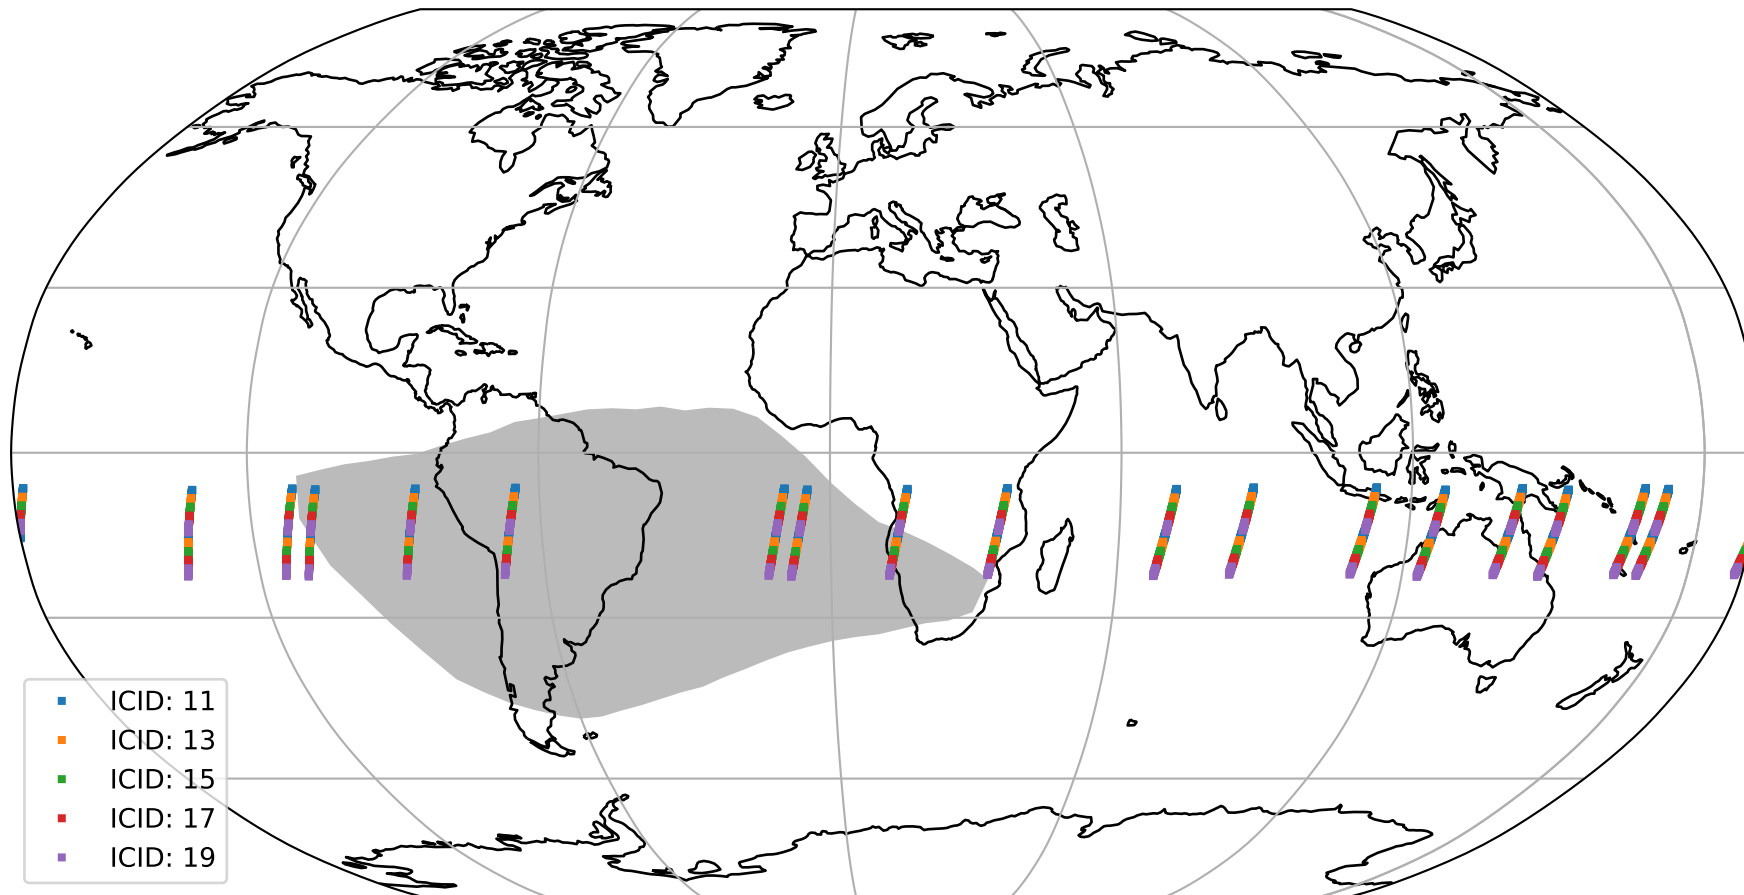

Tropomi SWIR offset (official)

orbits : 18 in [18757, 18802]
coverage : 2021-05-27 / 2021-05-30
median : 0.52598 V
spread : 0.035913 V
created : 2023-08-21T14:58:53

value detector map

Tropomi SWIR offset (official)

orbits : 18 in [18757, 18802]
coverage : 2021-05-27 / 2021-05-30
median : 30.382 μV
spread : 15.093 μV
created : 2023-08-21T14:58:53

Tropomi SWIR offset (official)

orbits : 18 in [18757, 18802]
coverage : 2021-05-27 / 2021-05-30
median : -0.026671 mV
spread : 0.39028 mV
created : 2023-08-21T14:58:54

value compared with SWIR offset CKD

Tropomi SWIR offset (official) ground-tracks of Sentinel-5P

orbits : 18 in [18757, 18802]
coverage : 2021-05-27 / 2021-05-30
created : 2023-08-21T14:58:54

Tropomi SWIR offset (official)

orbits : [2827, 18802]
coverage : 2018-04-30 / 2021-05-30
created : 2023-08-21T14:58:55

trend of detector median & temperatures