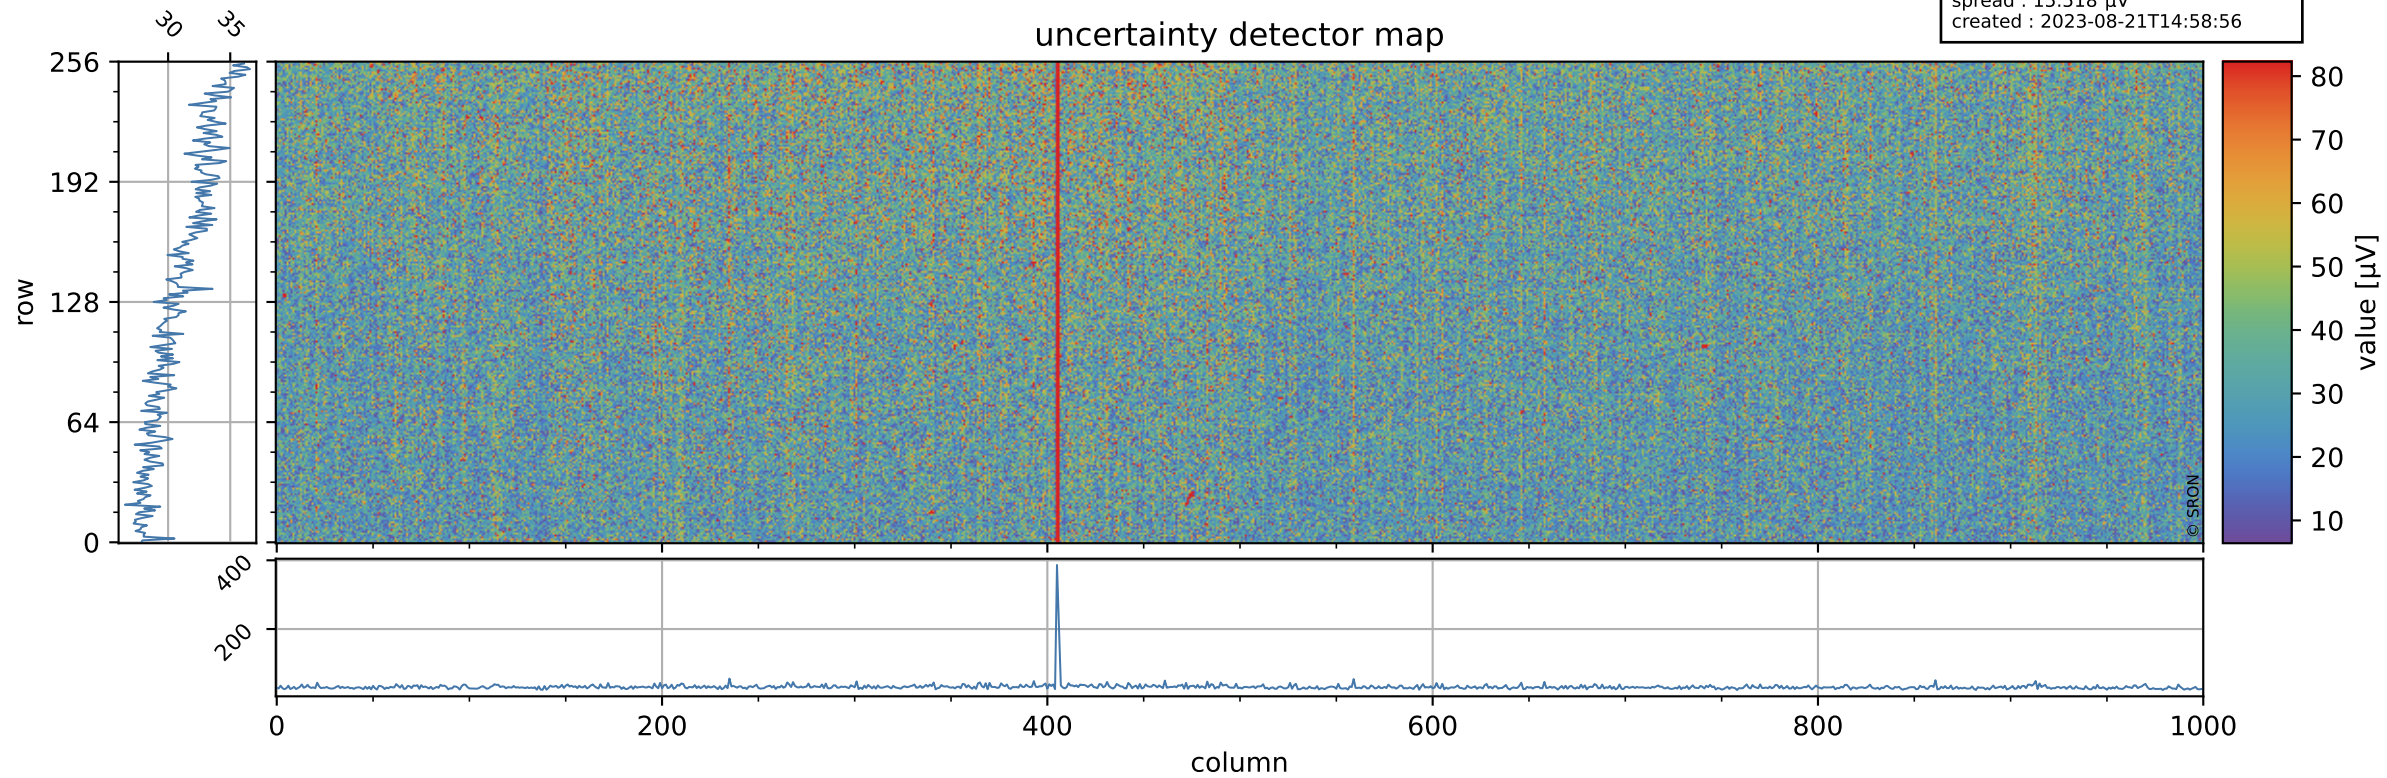

Tropomi SWIR offset (official)

orbits : 19 in [18772, 18817]
coverage : 2021-05-28 / 2021-05-31
median : 0.52598 V
spread : 0.035911 V
created : 2023-08-21T14:58:56

value detector map

Tropomi SWIR offset (official)

orbits : 19 in [18772, 18817]
coverage : 2021-05-28 / 2021-05-31
median : 31.211 μV
spread : 15.518 μV
created : 2023-08-21T14:58:56

Tropomi SWIR offset (official)

orbits : 19 in [18772, 18817]
coverage : 2021-05-28 / 2021-05-31
median : -0.028774 mV
spread : 0.38913 mV
created : 2023-08-21T14:58:57

value compared with SWIR offset CKD

Tropomi SWIR offset (official) ground-tracks of Sentinel-5P

orbits : 19 in [18772, 18817]
coverage : 2021-05-28 / 2021-05-31
created : 2023-08-21T14:58:57

Tropomi SWIR offset (official)

orbits : [2827, 18817]
coverage : 2018-04-30 / 2021-05-31
created : 2023-08-21T14:58:58

trend of detector median & temperatures