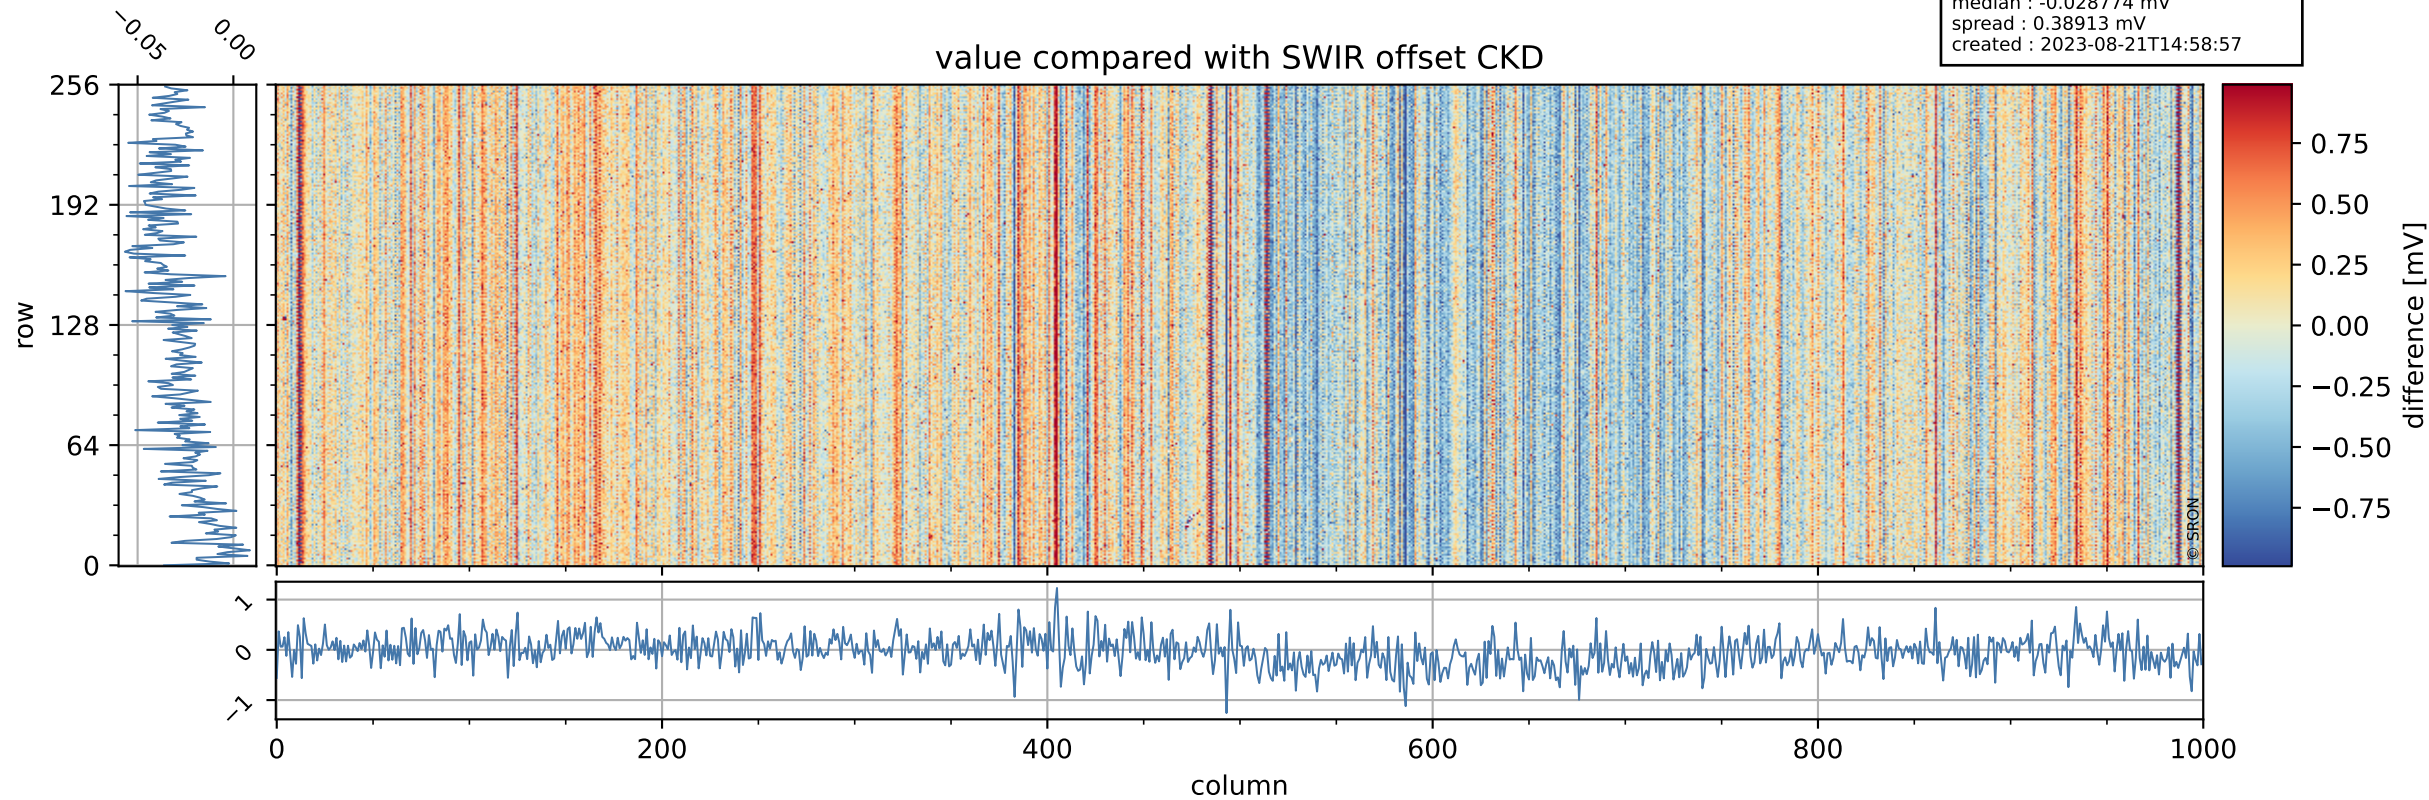

Tropomi SWIR offset (official)

orbits : 19 in [18772, 18817]
coverage : 2021-05-28 / 2021-05-31
median : 0.52598 V
spread : 0.035911 V
created : 2023-08-21T14:58:56

value detector map

Tropomi SWIR offset (official)

orbits : 19 in [18772, 18817]
coverage : 2021-05-28 / 2021-05-31
median : 31.211 μV
spread : 15.518 μV
created : 2023-08-21T14:58:56

Tropomi SWIR offset (official)

orbits : 19 in [18772, 18817]
coverage : 2021-05-28 / 2021-05-31
median : -0.028774 mV
spread : 0.38913 mV
created : 2023-08-21T14:58:57

value compared with SWIR offset CKD

Tropomi SWIR offset (official) ground-tracks of Sentinel-5P

orbits : 19 in [18772, 18817]
coverage : 2021-05-28 / 2021-05-31
created : 2023-08-21T14:58:57

Tropomi SWIR offset (official)

orbits : [2827, 18817]
coverage : 2018-04-30 / 2021-05-31
created : 2023-08-21T14:58:58

trend of detector median & temperatures