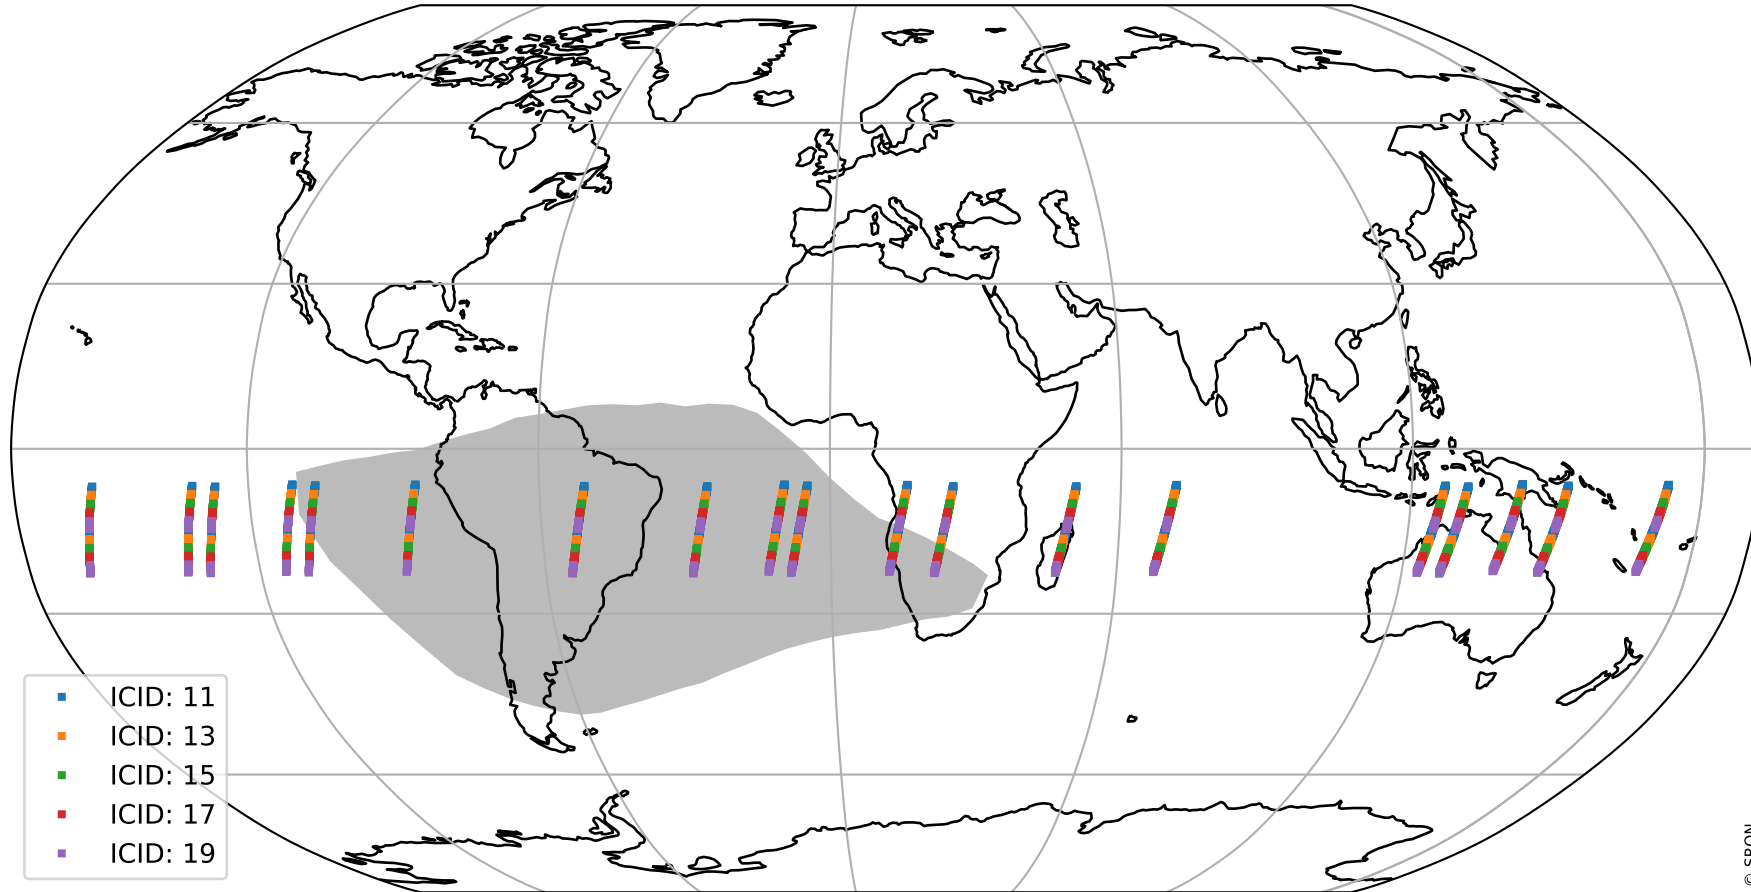

Tropomi SWIR offset (official)

orbits : 19 in [18772, 18817]
coverage : 2021-05-28 / 2021-05-31
median : 0.52598 V
spread : 0.035911 V
created : 2023-08-21T14:58:56

value detector map

Tropomi SWIR offset (official)

orbits : 19 in [18772, 18817]
coverage : 2021-05-28 / 2021-05-31
median : 31.211 μV
spread : 15.518 μV
created : 2023-08-21T14:58:56

Tropomi SWIR offset (official)

orbits : 19 in [18772, 18817]
coverage : 2021-05-28 / 2021-05-31
median : -0.028774 mV
spread : 0.38913 mV
created : 2023-08-21T14:58:57

value compared with SWIR offset CKD

Tropomi SWIR offset (official) ground-tracks of Sentinel-5P

orbits : 19 in [18772, 18817]
coverage : 2021-05-28 / 2021-05-31
created : 2023-08-21T14:58:57

Tropomi SWIR offset (official)

orbits : [2827, 18817]
coverage : 2018-04-30 / 2021-05-31
created : 2023-08-21T14:58:58

trend of detector median & temperatures