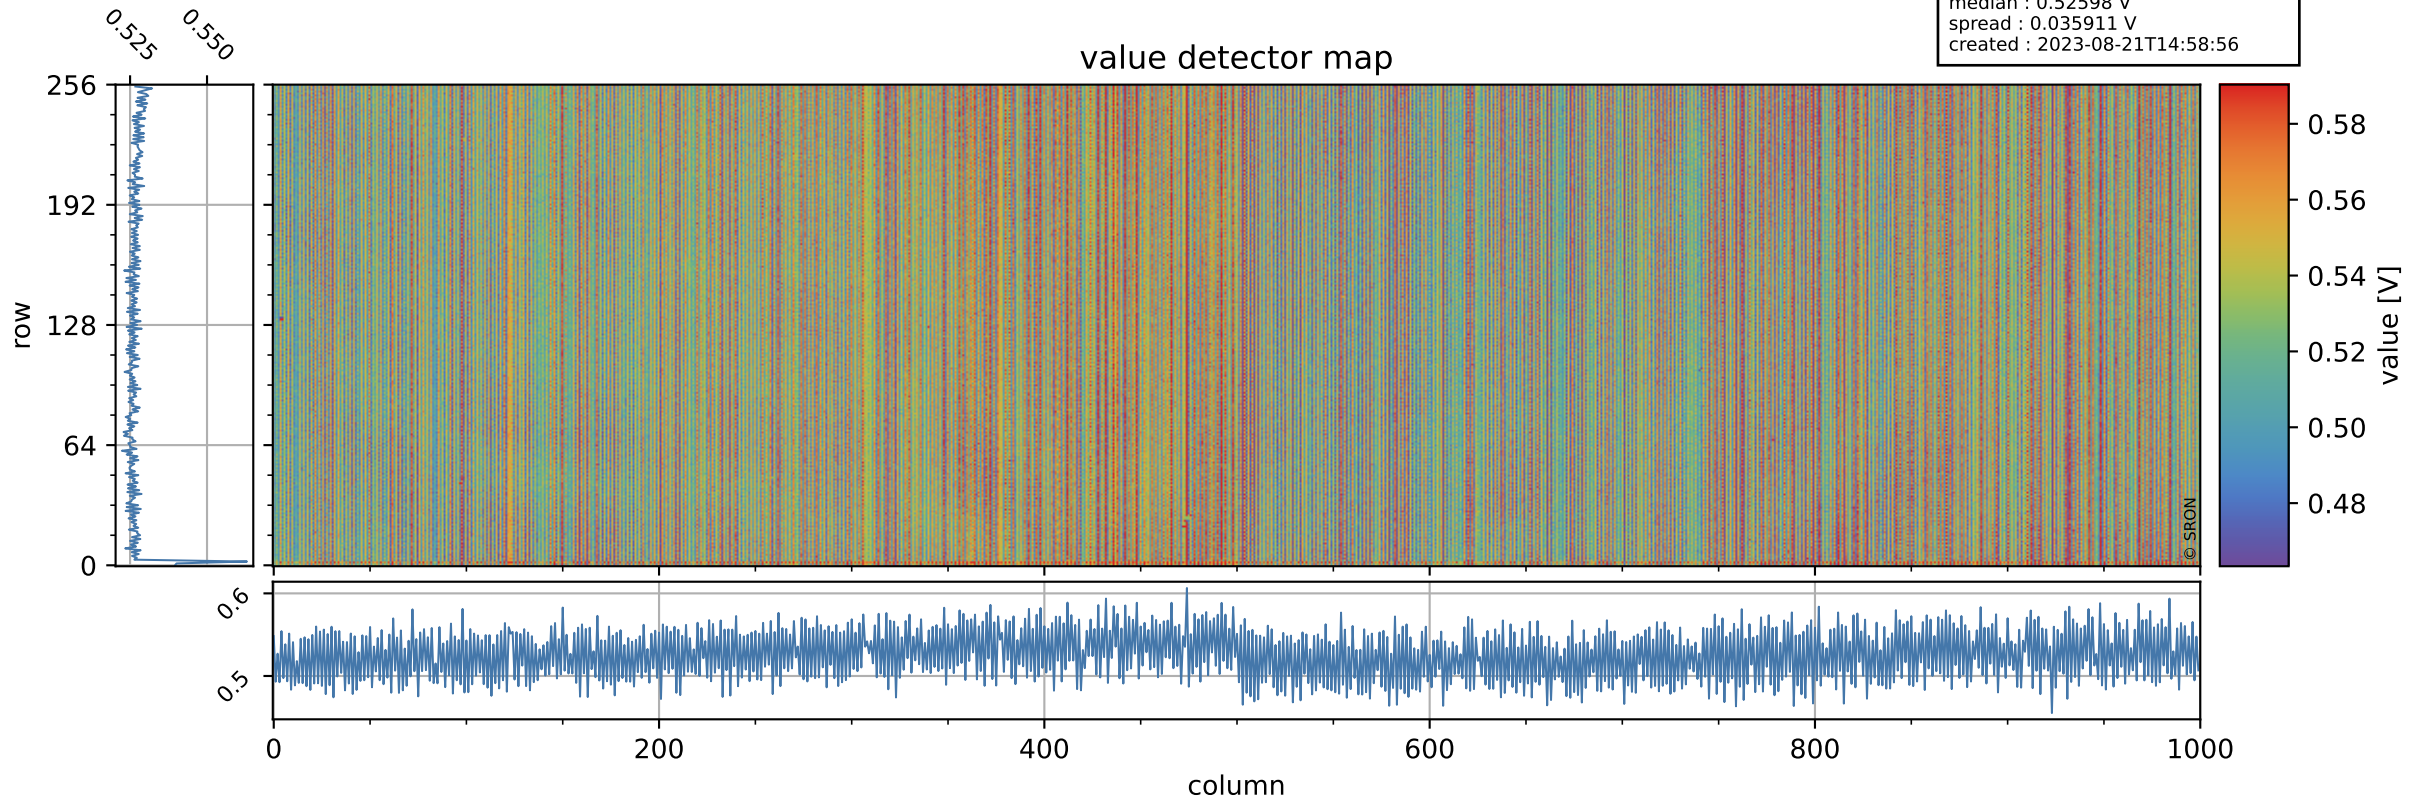

Tropomi SWIR offset (official)

orbits : 19 in [18772, 18817]
coverage : 2021-05-28 / 2021-05-31
median : 0.52598 V
spread : 0.035911 V
created : 2023-08-21T14:58:56

value detector map

Tropomi SWIR offset (official)

orbits : 19 in [18772, 18817]
coverage : 2021-05-28 / 2021-05-31
median : 31.211 μV
spread : 15.518 μV
created : 2023-08-21T14:58:56

Tropomi SWIR offset (official)

orbits : 19 in [18772, 18817]
coverage : 2021-05-28 / 2021-05-31
median : -0.028774 mV
spread : 0.38913 mV
created : 2023-08-21T14:58:57

value compared with SWIR offset CKD

Tropomi SWIR offset (official) ground-tracks of Sentinel-5P

orbits : 19 in [18772, 18817]
coverage : 2021-05-28 / 2021-05-31
created : 2023-08-21T14:58:57

Tropomi SWIR offset (official)

orbits : [2827, 18817]
coverage : 2018-04-30 / 2021-05-31
created : 2023-08-21T14:58:58

trend of detector median & temperatures