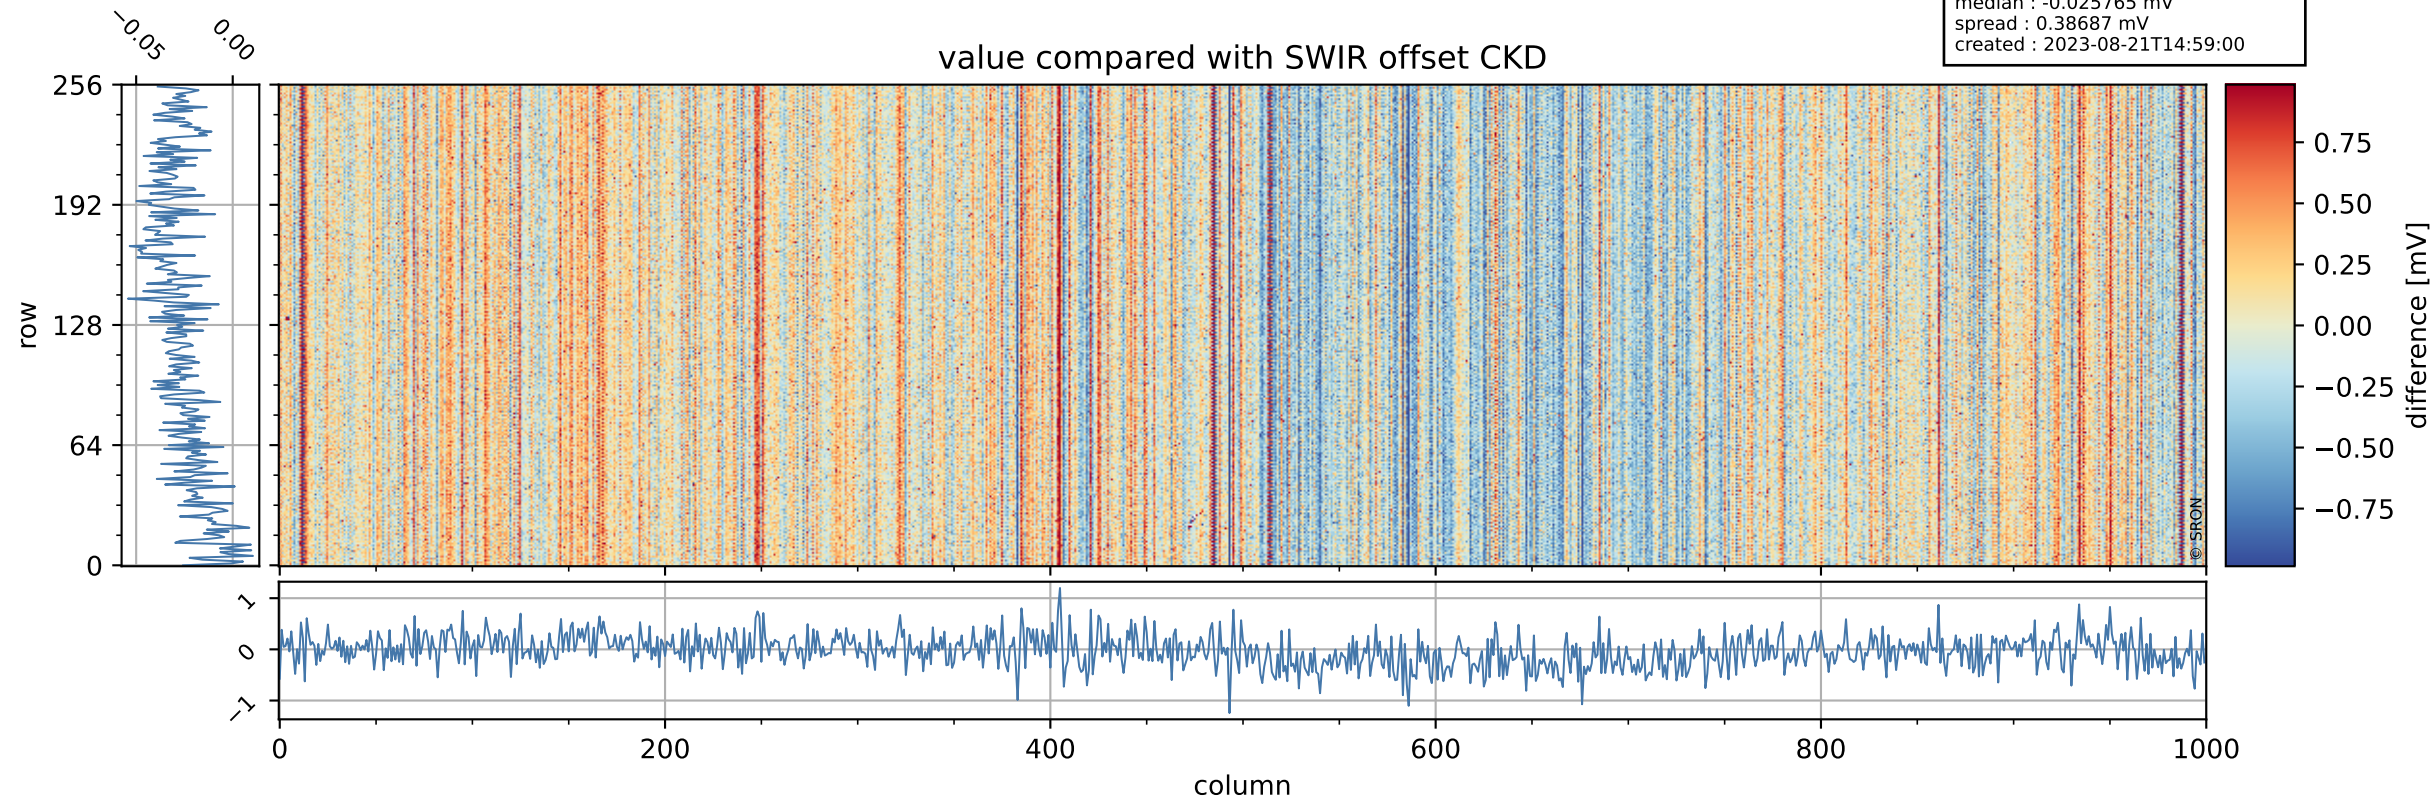

## value detector map

# Tropomi SWIR offset (official)

orbits : 19 in [18787, 18832]  
coverage : 2021-05-29 / 2021-06-01  
median : 30.265  $\mu\text{V}$   
spread : 15.151  $\mu\text{V}$   
created : 2023-08-21T14:58:59

# Tropomi SWIR offset (official)

orbits : 19 in [18787, 18832]  
coverage : 2021-05-29 / 2021-06-01  
median : -0.025765 mV  
spread : 0.38687 mV  
created : 2023-08-21T14:59:00

value compared with SWIR offset CKD

# Tropomi SWIR offset (official) ground-tracks of Sentinel-5P

orbits : 19 in [18787, 18832]  
coverage : 2021-05-29 / 2021-06-01  
created : 2023-08-21T14:59:00