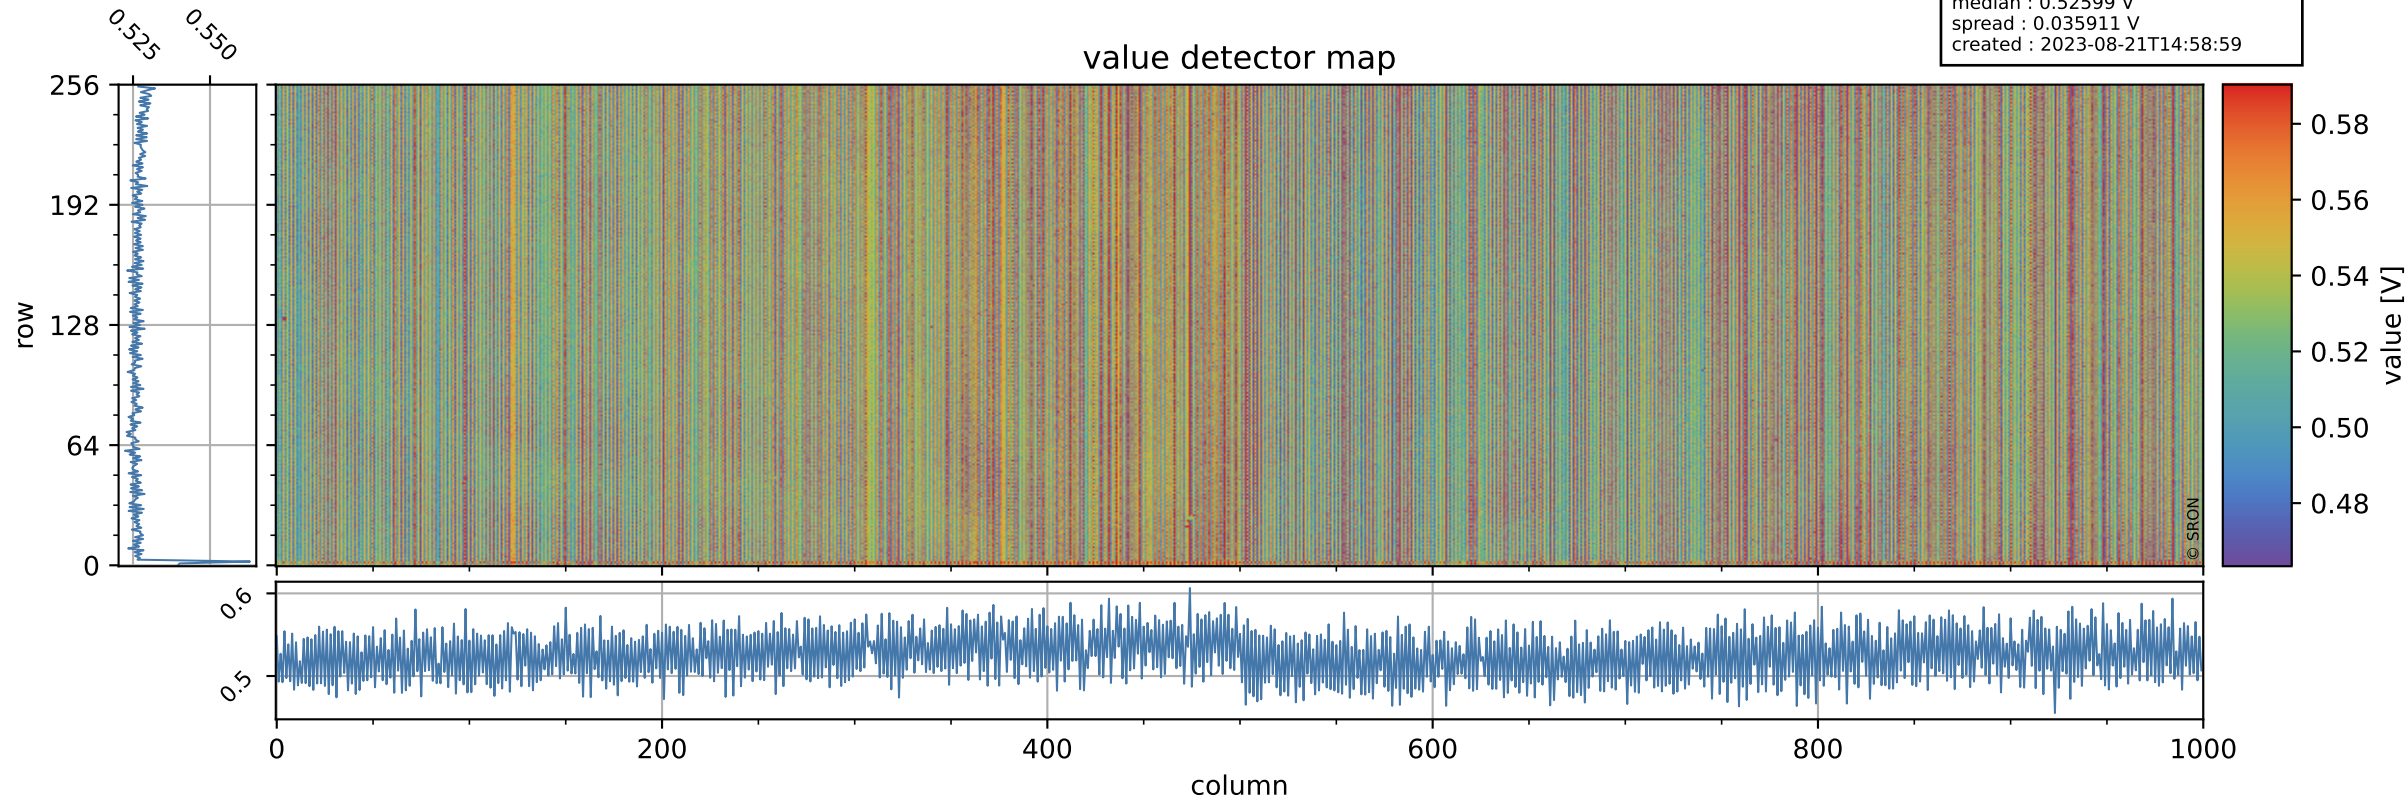

# Tropomi SWIR offset (official)

orbits : 19 in [18787, 18832]  
coverage : 2021-05-29 / 2021-06-01  
median : 0.52599 V  
spread : 0.035911 V  
created : 2023-08-21T14:58:59

## value detector map

# Tropomi SWIR offset (official)

orbits : 19 in [18787, 18832]  
coverage : 2021-05-29 / 2021-06-01  
median : 30.265  $\mu\text{V}$   
spread : 15.151  $\mu\text{V}$   
created : 2023-08-21T14:58:59

# Tropomi SWIR offset (official) ground-tracks of Sentinel-5P

orbits : 19 in [18787, 18832]  
coverage : 2021-05-29 / 2021-06-01  
created : 2023-08-21T14:59:00