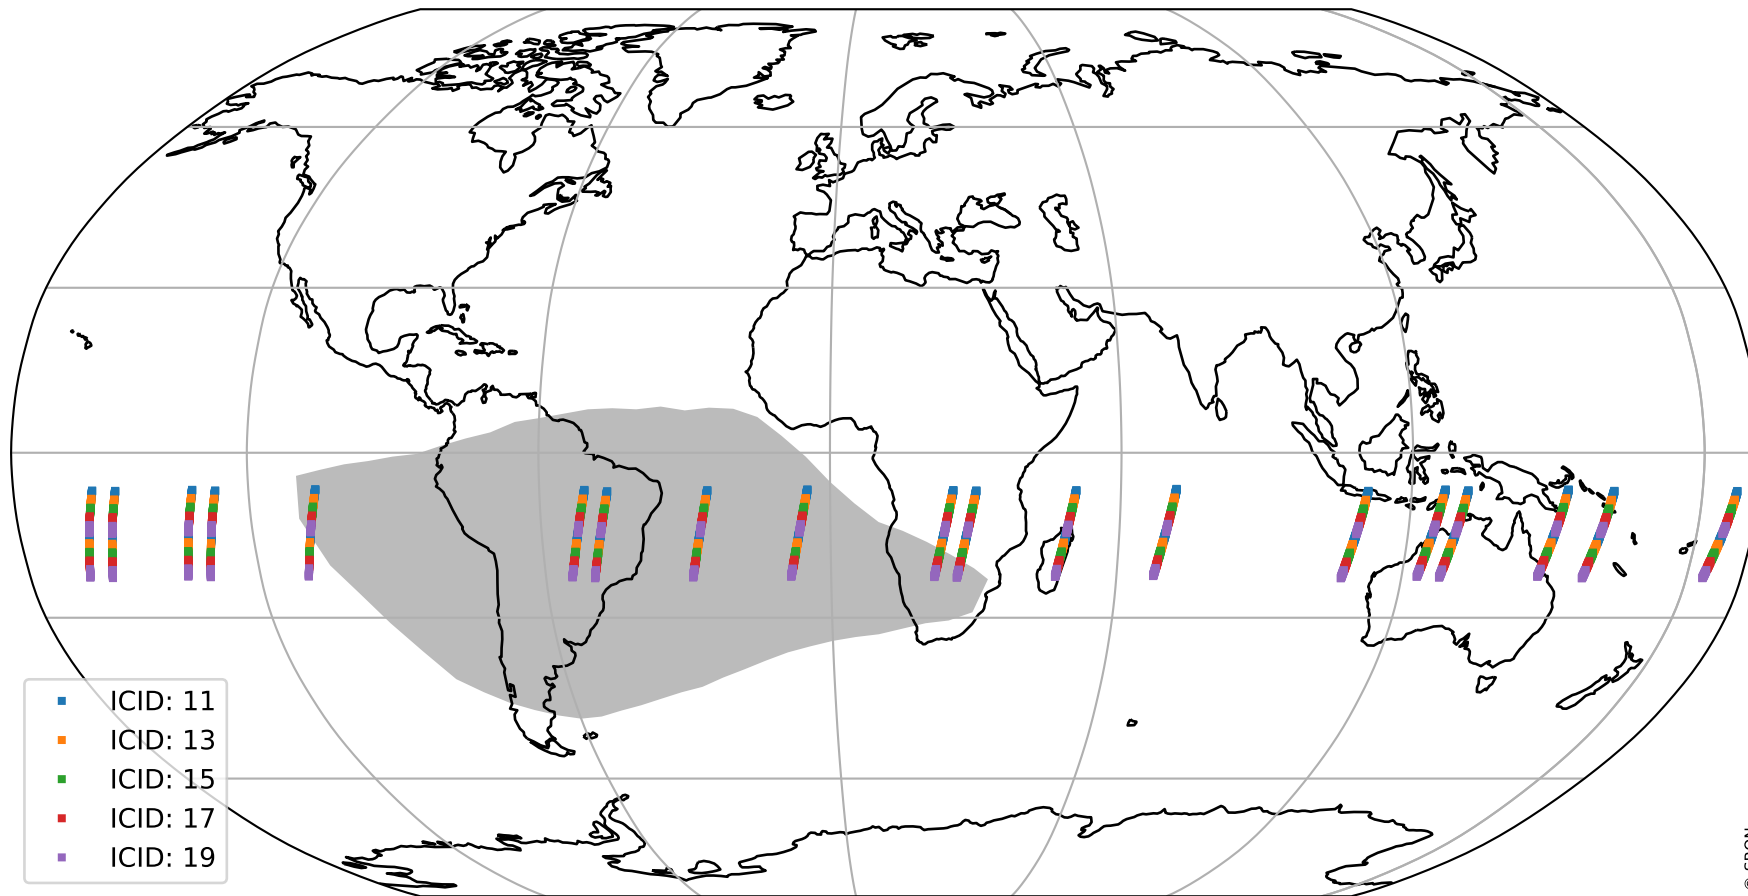

# Tropomi SWIR offset (official)

orbits : 19 in [18787, 18832]  
coverage : 2021-05-29 / 2021-06-01  
median : 30.265  $\mu\text{V}$   
spread : 15.151  $\mu\text{V}$   
created : 2023-08-21T14:58:59

# Tropomi SWIR offset (official)

orbits : 19 in [18787, 18832]  
coverage : 2021-05-29 / 2021-06-01  
median : -0.025765 mV  
spread : 0.38687 mV  
created : 2023-08-21T14:59:00

value compared with SWIR offset CKD

# Tropomi SWIR offset (official) ground-tracks of Sentinel-5P

orbits : 19 in [18787, 18832]  
coverage : 2021-05-29 / 2021-06-01  
created : 2023-08-21T14:59:00

# Tropomi SWIR offset (official)

orbits : [2827, 18832]  
coverage : 2018-04-30 / 2021-06-01  
created : 2023-08-21T14:59:01