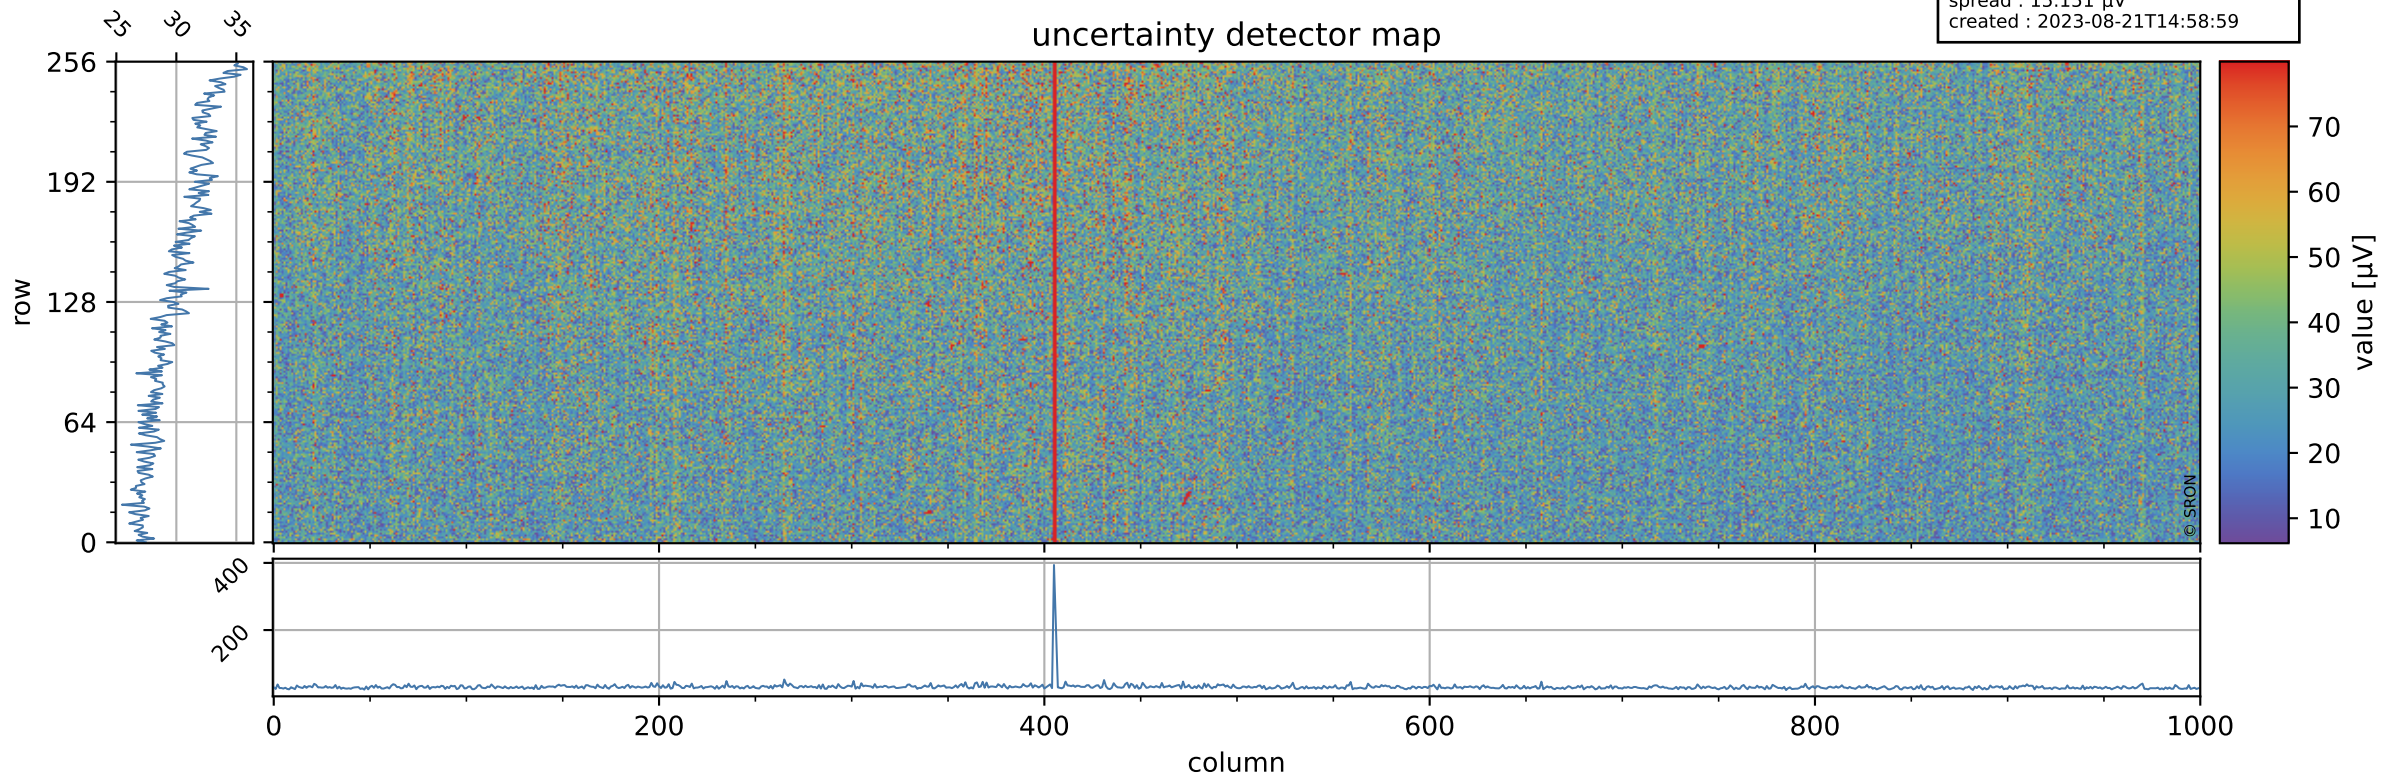

# Tropomi SWIR offset (official)

orbits : 19 in [18787, 18832]  
coverage : 2021-05-29 / 2021-06-01  
median : 0.52599 V  
spread : 0.035911 V  
created : 2023-08-21T14:58:59

## value detector map

# Tropomi SWIR offset (official)

orbits : 19 in [18787, 18832]  
coverage : 2021-05-29 / 2021-06-01  
median : 30.265  $\mu\text{V}$   
spread : 15.151  $\mu\text{V}$   
created : 2023-08-21T14:58:59

# Tropomi SWIR offset (official) ground-tracks of Sentinel-5P

orbits : 19 in [18787, 18832]  
coverage : 2021-05-29 / 2021-06-01  
created : 2023-08-21T14:59:00