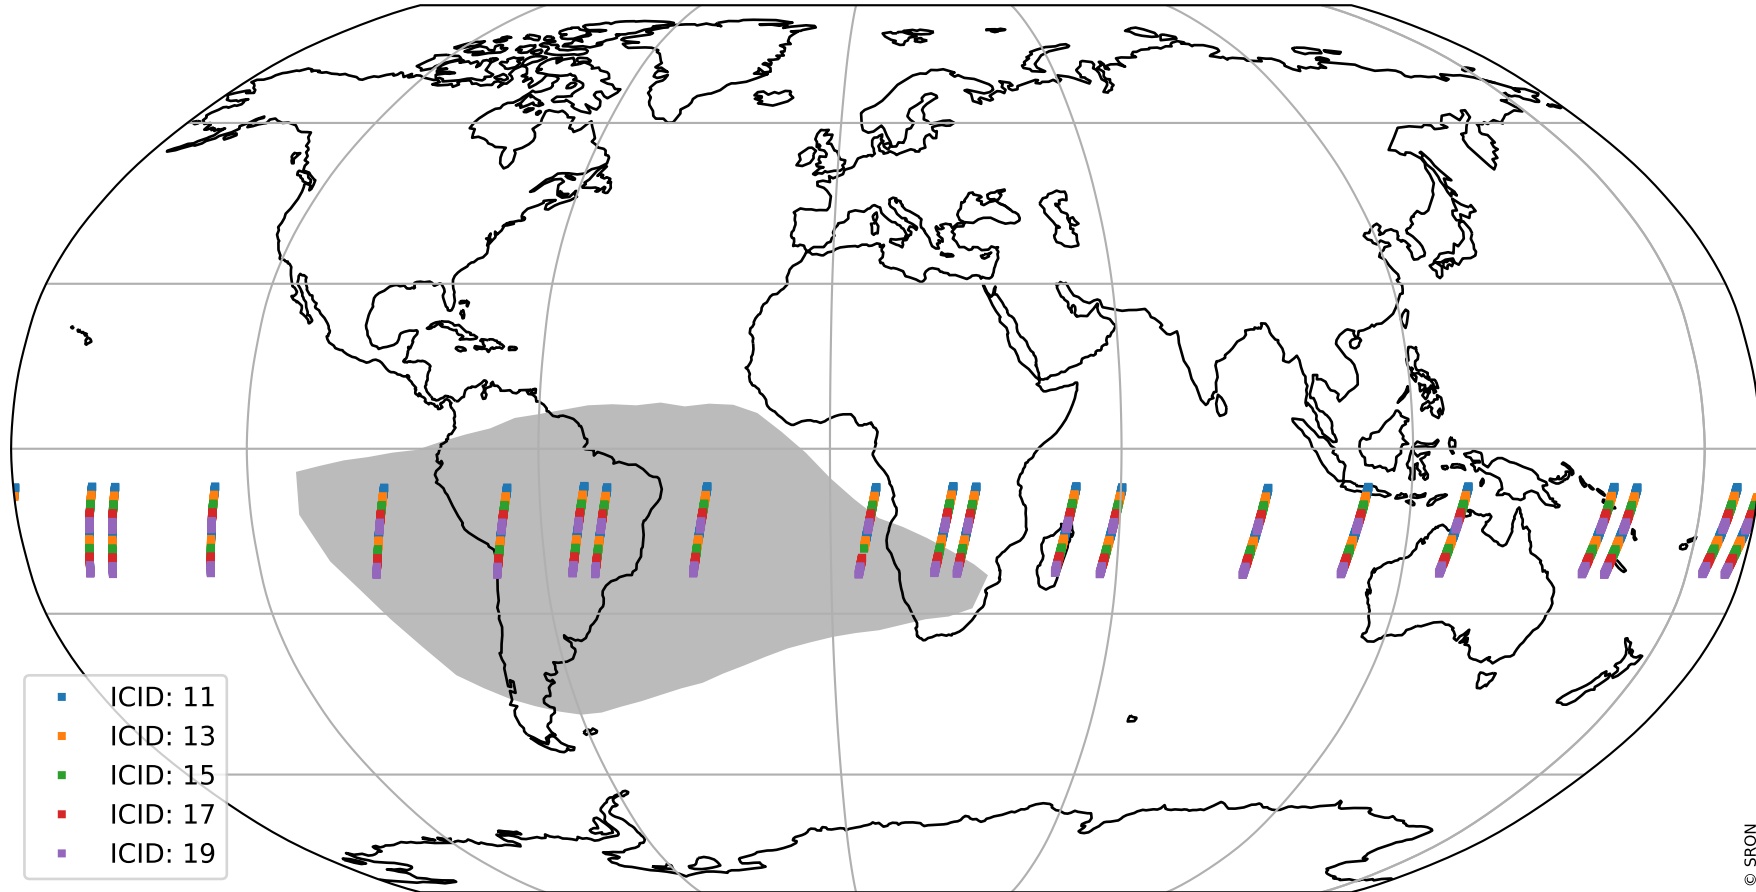

Tropomi SWIR offset (official)

orbits : 20 in [18802, 18847]
coverage : 2021-05-30 / 2021-06-02
median : 0.52598 V
spread : 0.035912 V
created : 2023-08-21T14:59:02

value detector map

Tropomi SWIR offset (official)

orbits : 20 in [18802, 18847]
coverage : 2021-05-30 / 2021-06-02
median : 30.345 μV
spread : 15.182 μV
created : 2023-08-21T14:59:02

Tropomi SWIR offset (official)

orbits : 20 in [18802, 18847]
coverage : 2021-05-30 / 2021-06-02
median : -0.030048 mV
spread : 0.38805 mV
created : 2023-08-21T14:59:03

value compared with SWIR offset CKD

Tropomi SWIR offset (official) ground-tracks of Sentinel-5P

orbits : 20 in [18802, 18847]
coverage : 2021-05-30 / 2021-06-02
created : 2023-08-21T14:59:03

Tropomi SWIR offset (official)

orbits : [2827, 18847]
coverage : 2018-04-30 / 2021-06-02
created : 2023-08-21T14:59:04

trend of detector median & temperatures