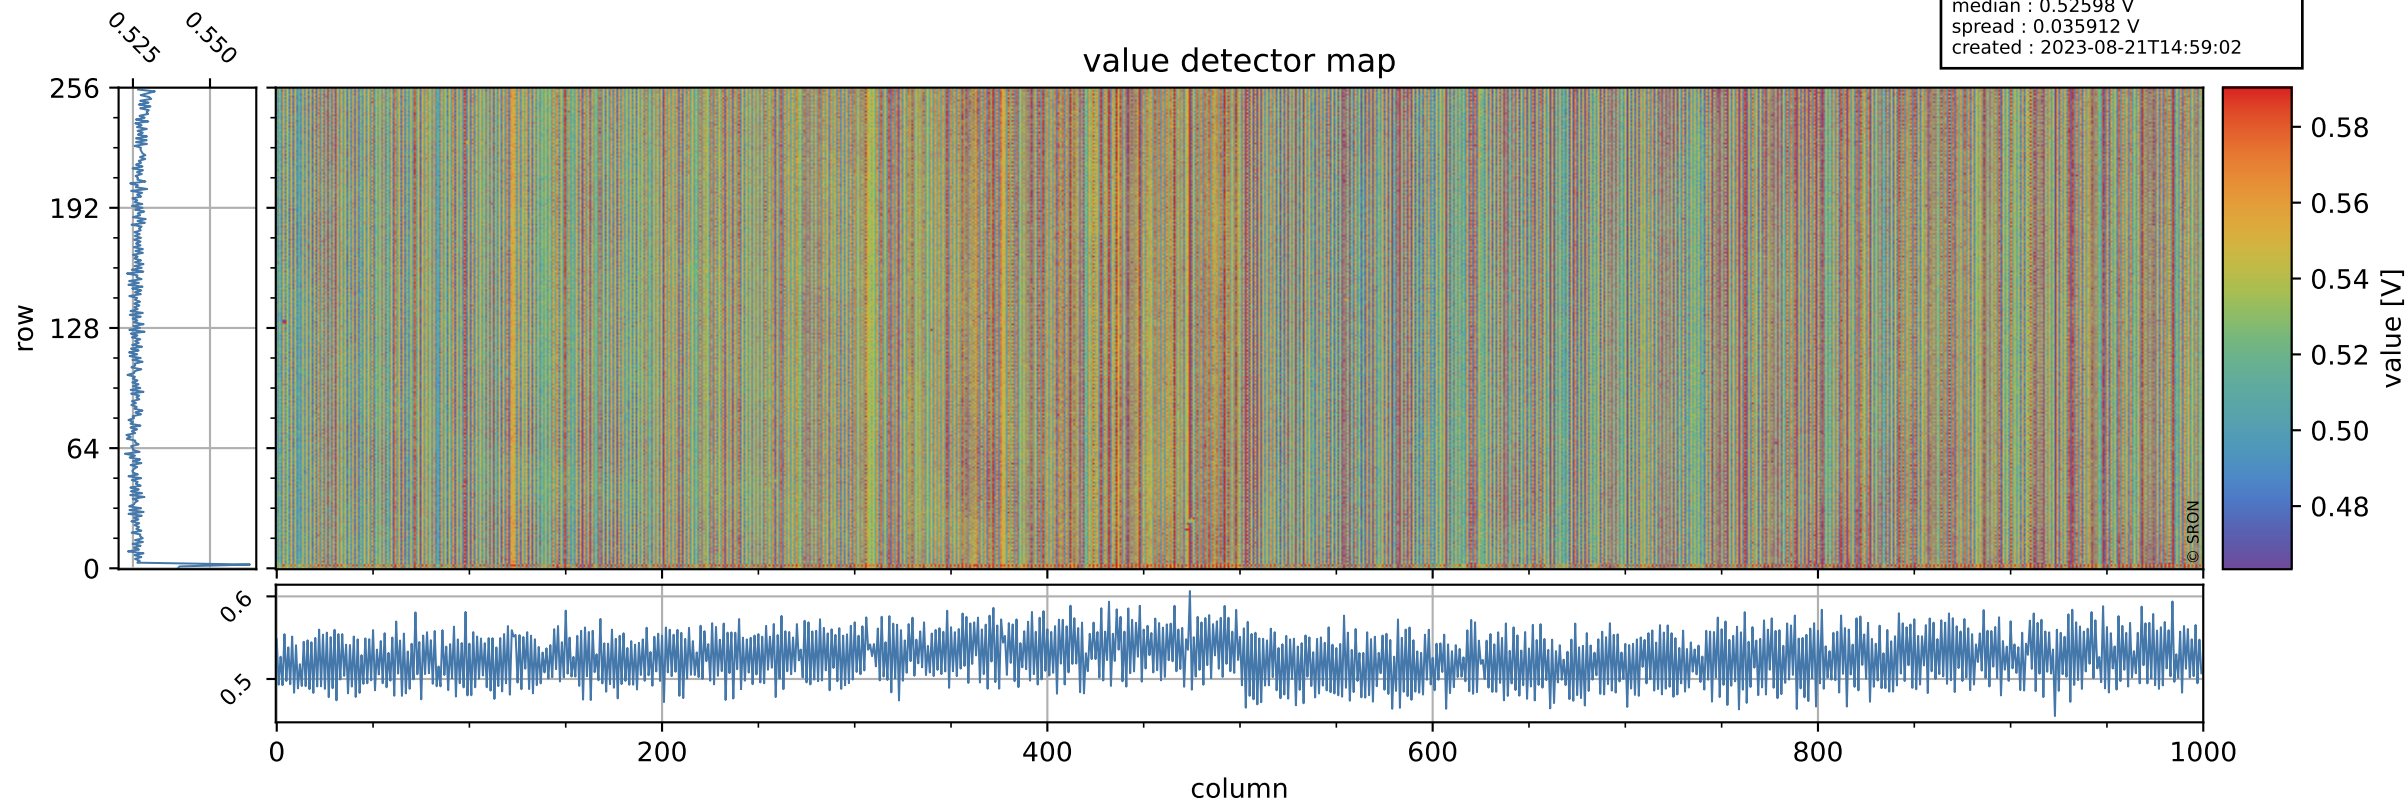

Tropomi SWIR offset (official)

orbits : 20 in [18802, 18847]
coverage : 2021-05-30 / 2021-06-02
median : 0.52598 V
spread : 0.035912 V
created : 2023-08-21T14:59:02

value detector map

Tropomi SWIR offset (official)

orbits : 20 in [18802, 18847]
coverage : 2021-05-30 / 2021-06-02
median : 30.345 μV
spread : 15.182 μV
created : 2023-08-21T14:59:02

Tropomi SWIR offset (official)

orbits : 20 in [18802, 18847]
coverage : 2021-05-30 / 2021-06-02
median : -0.030048 mV
spread : 0.38805 mV
created : 2023-08-21T14:59:03

value compared with SWIR offset CKD

Tropomi SWIR offset (official) ground-tracks of Sentinel-5P

orbits : 20 in [18802, 18847]
coverage : 2021-05-30 / 2021-06-02
created : 2023-08-21T14:59:03

Tropomi SWIR offset (official)

orbits : [2827, 18847]
coverage : 2018-04-30 / 2021-06-02
created : 2023-08-21T14:59:04

trend of detector median & temperatures