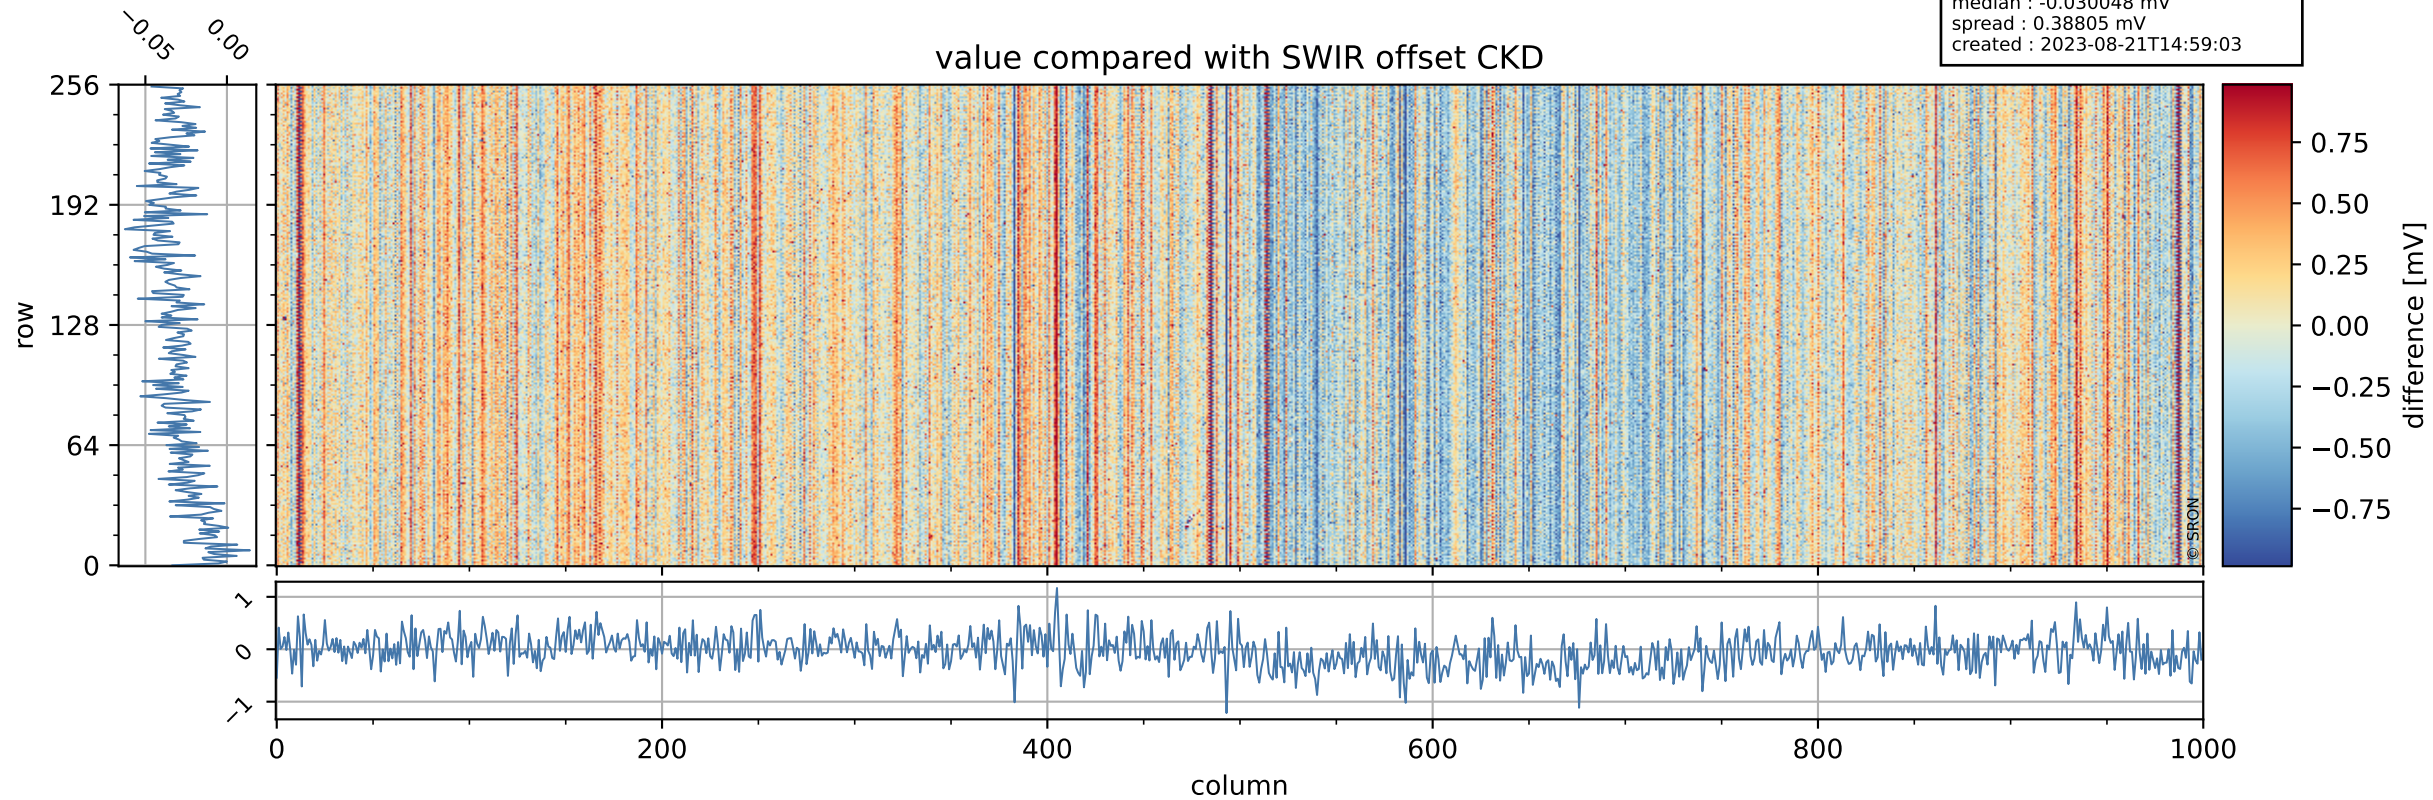

Tropomi SWIR offset (official)

orbits : 20 in [18802, 18847]
coverage : 2021-05-30 / 2021-06-02
median : 0.52598 V
spread : 0.035912 V
created : 2023-08-21T14:59:02

value detector map

Tropomi SWIR offset (official)

orbits : 20 in [18802, 18847]
coverage : 2021-05-30 / 2021-06-02
median : 30.345 μV
spread : 15.182 μV
created : 2023-08-21T14:59:02

Tropomi SWIR offset (official)

orbits : 20 in [18802, 18847]
coverage : 2021-05-30 / 2021-06-02
median : -0.030048 mV
spread : 0.38805 mV
created : 2023-08-21T14:59:03

value compared with SWIR offset CKD

Tropomi SWIR offset (official) ground-tracks of Sentinel-5P

orbits : 20 in [18802, 18847]
coverage : 2021-05-30 / 2021-06-02
created : 2023-08-21T14:59:03

Tropomi SWIR offset (official)

orbits : [2827, 18847]
coverage : 2018-04-30 / 2021-06-02
created : 2023-08-21T14:59:04

trend of detector median & temperatures