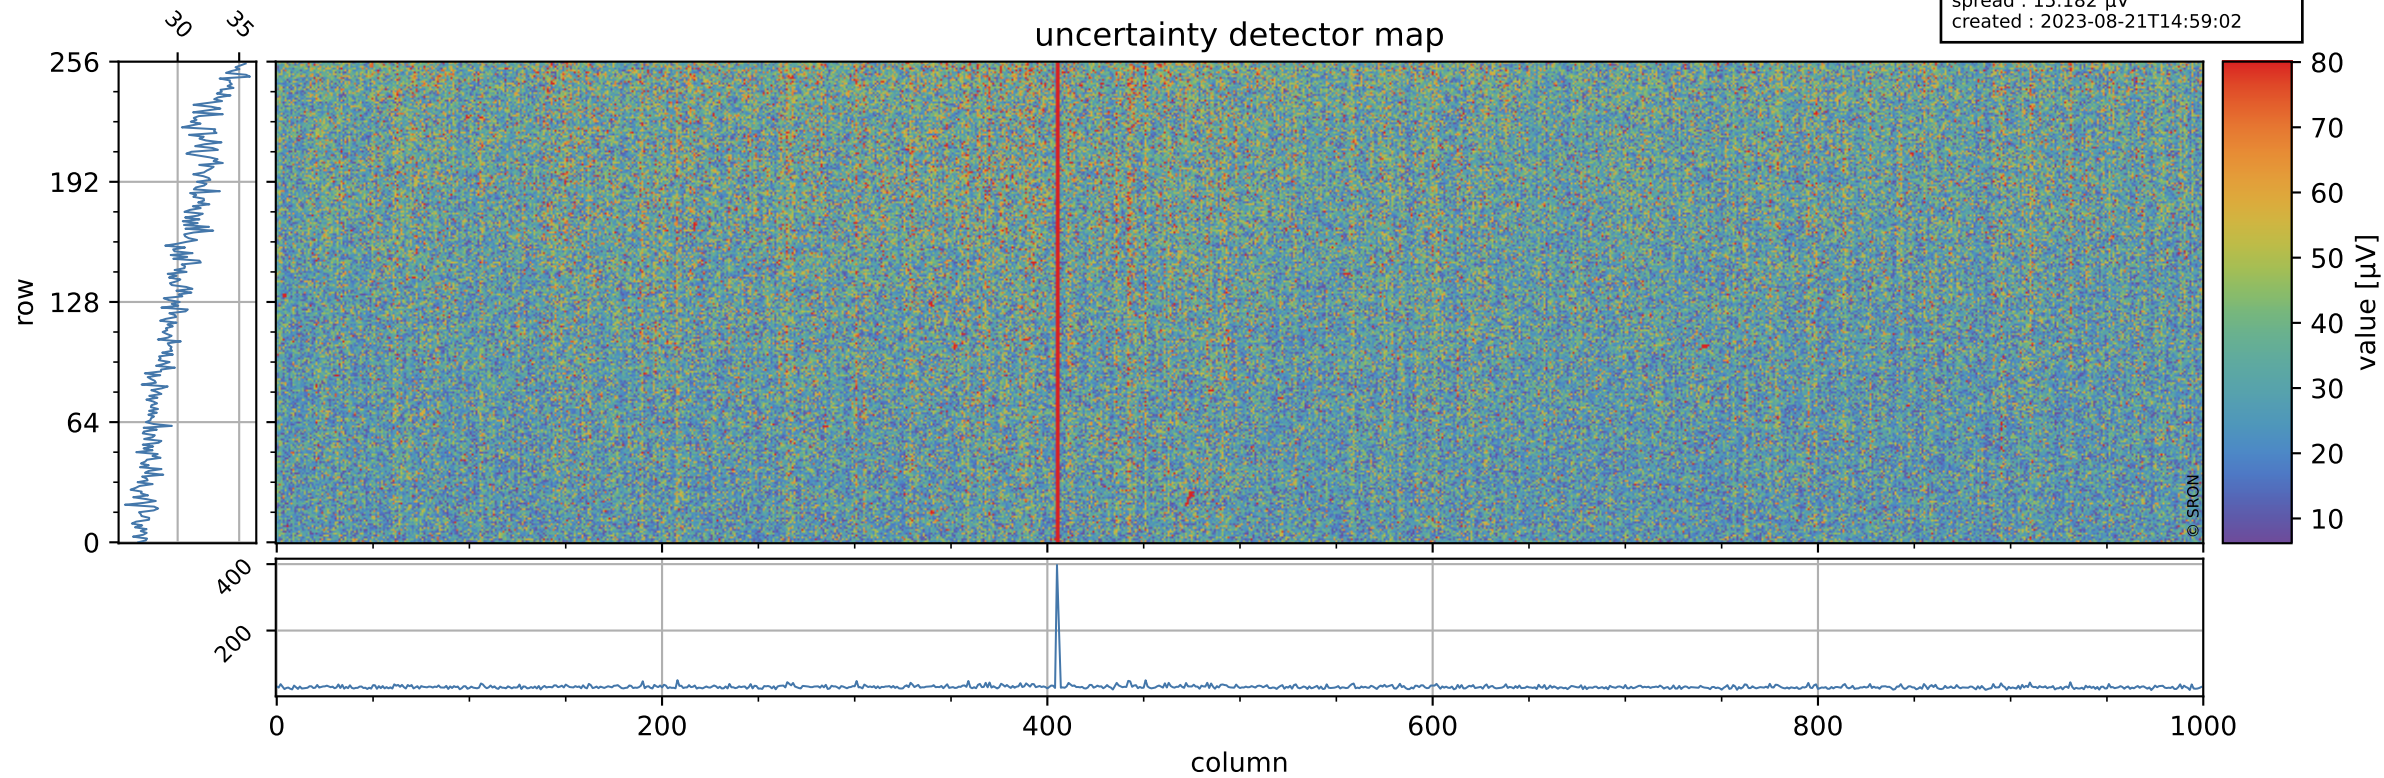

Tropomi SWIR offset (official)

orbits : 20 in [18802, 18847]
coverage : 2021-05-30 / 2021-06-02
median : 0.52598 V
spread : 0.035912 V
created : 2023-08-21T14:59:02

value detector map

Tropomi SWIR offset (official)

orbits : 20 in [18802, 18847]
coverage : 2021-05-30 / 2021-06-02
median : 30.345 μV
spread : 15.182 μV
created : 2023-08-21T14:59:02

Tropomi SWIR offset (official)

orbits : 20 in [18802, 18847]
coverage : 2021-05-30 / 2021-06-02
median : -0.030048 mV
spread : 0.38805 mV
created : 2023-08-21T14:59:03

value compared with SWIR offset CKD

Tropomi SWIR offset (official) ground-tracks of Sentinel-5P

orbits : 20 in [18802, 18847]
coverage : 2021-05-30 / 2021-06-02
created : 2023-08-21T14:59:03

Tropomi SWIR offset (official)

orbits : [2827, 18847]
coverage : 2018-04-30 / 2021-06-02
created : 2023-08-21T14:59:04

trend of detector median & temperatures