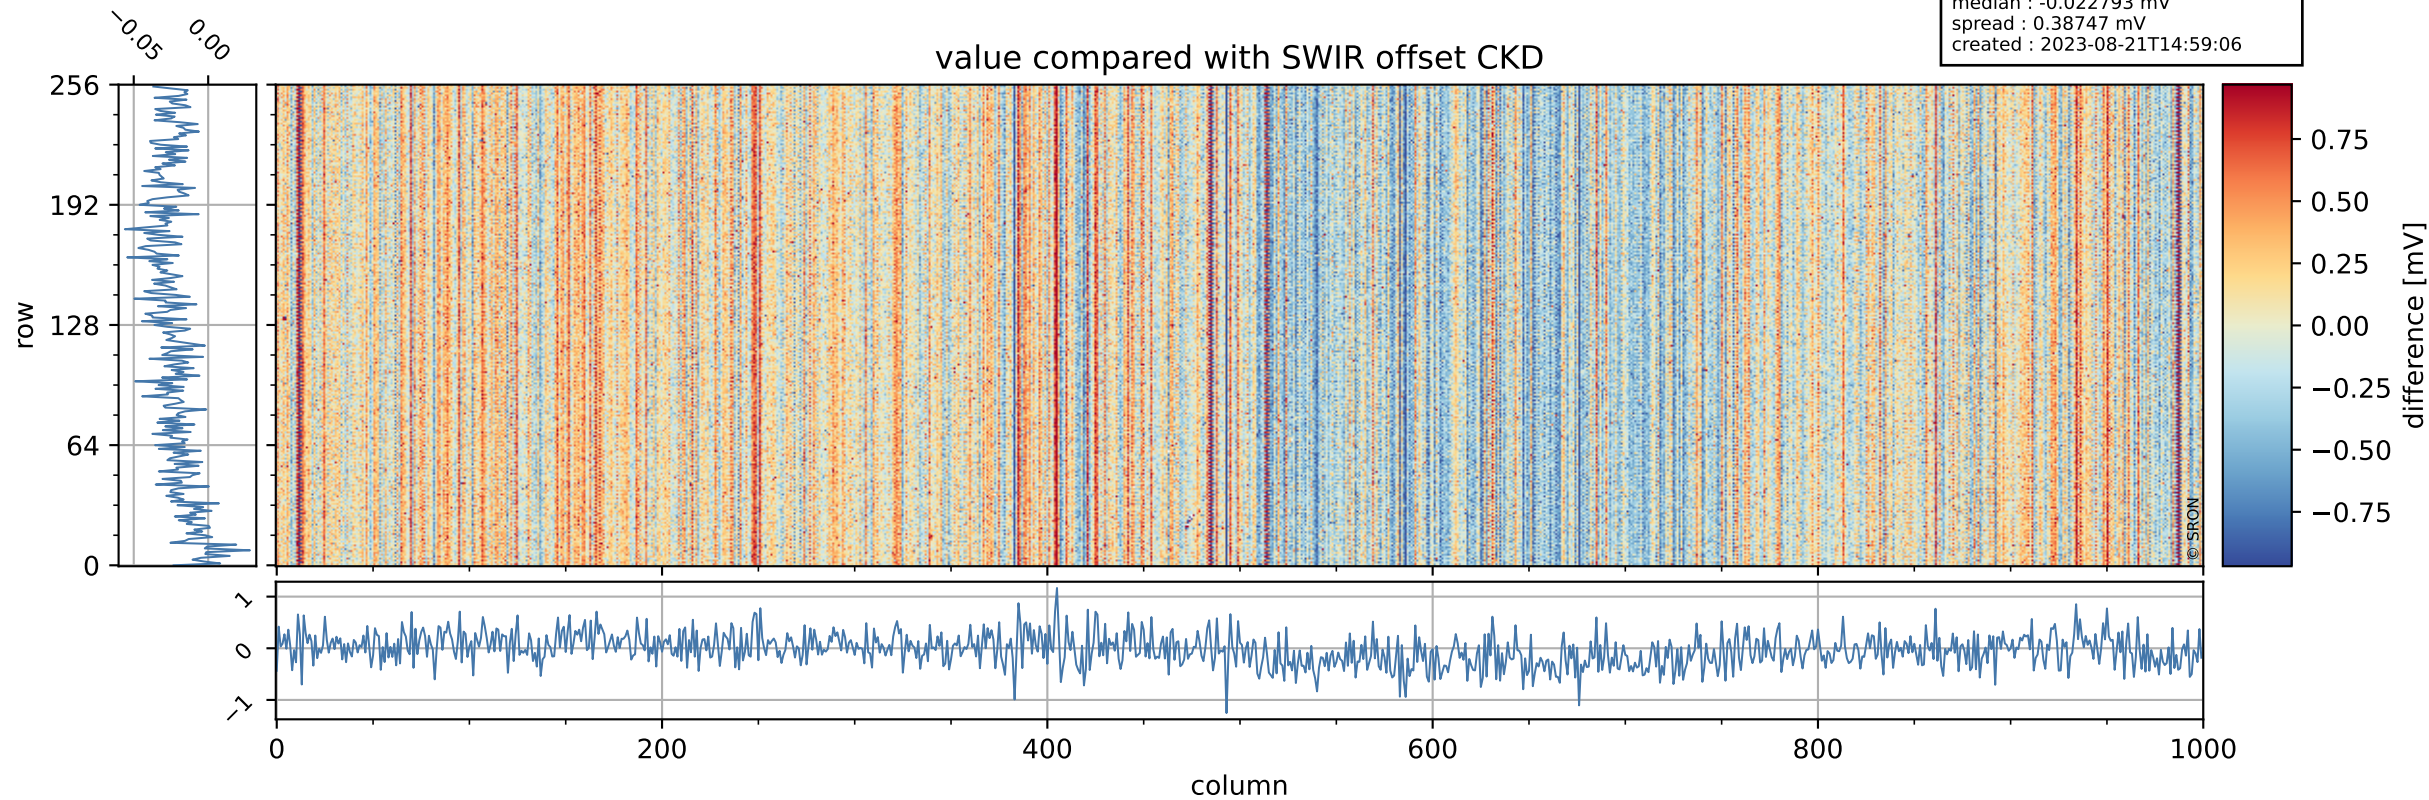

Tropomi SWIR offset (official)

orbits : 19 in [18817, 18862]
coverage : 2021-05-31 / 2021-06-03
median : 0.52599 V
spread : 0.035914 V
created : 2023-08-21T14:59:05

value detector map

Tropomi SWIR offset (official)

orbits : 19 in [18817, 18862]
coverage : 2021-05-31 / 2021-06-03
median : 30.702 μV
spread : 15.245 μV
created : 2023-08-21T14:59:06

Tropomi SWIR offset (official)

orbits : 19 in [18817, 18862]
coverage : 2021-05-31 / 2021-06-03
median : -0.022793 mV
spread : 0.38747 mV
created : 2023-08-21T14:59:06

value compared with SWIR offset CKD

Tropomi SWIR offset (official) ground-tracks of Sentinel-5P

orbits : 19 in [18817, 18862]
coverage : 2021-05-31 / 2021-06-03
created : 2023-08-21T14:59:06

Tropomi SWIR offset (official)

orbits : [2827, 18862]
coverage : 2018-04-30 / 2021-06-03
created : 2023-08-21T14:59:07

trend of detector median & temperatures