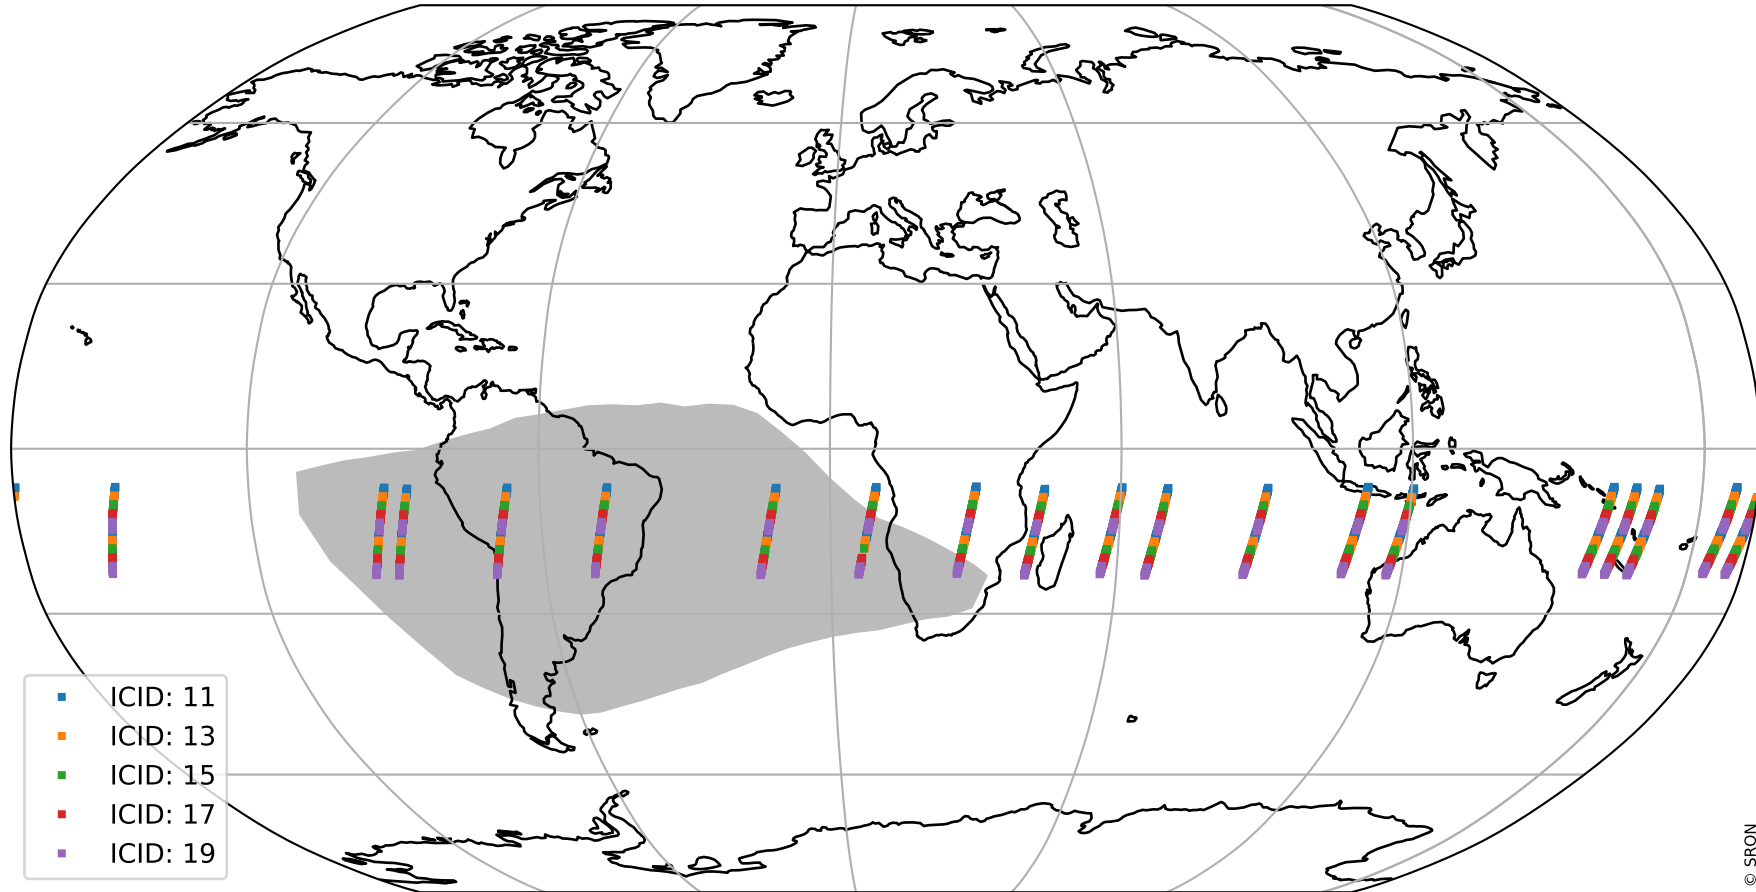

Tropomi SWIR offset (official)

orbits : 19 in [18817, 18862]
coverage : 2021-05-31 / 2021-06-03
median : 0.52599 V
spread : 0.035914 V
created : 2023-08-21T14:59:05

value detector map

Tropomi SWIR offset (official)

orbits : 19 in [18817, 18862]
coverage : 2021-05-31 / 2021-06-03
median : 30.702 μV
spread : 15.245 μV
created : 2023-08-21T14:59:06

Tropomi SWIR offset (official)

orbits : 19 in [18817, 18862]
coverage : 2021-05-31 / 2021-06-03
median : -0.022793 mV
spread : 0.38747 mV
created : 2023-08-21T14:59:06

value compared with SWIR offset CKD

Tropomi SWIR offset (official) ground-tracks of Sentinel-5P

orbits : 19 in [18817, 18862]
coverage : 2021-05-31 / 2021-06-03
created : 2023-08-21T14:59:06

Tropomi SWIR offset (official)

orbits : [2827, 18862]
coverage : 2018-04-30 / 2021-06-03
created : 2023-08-21T14:59:07

trend of detector median & temperatures