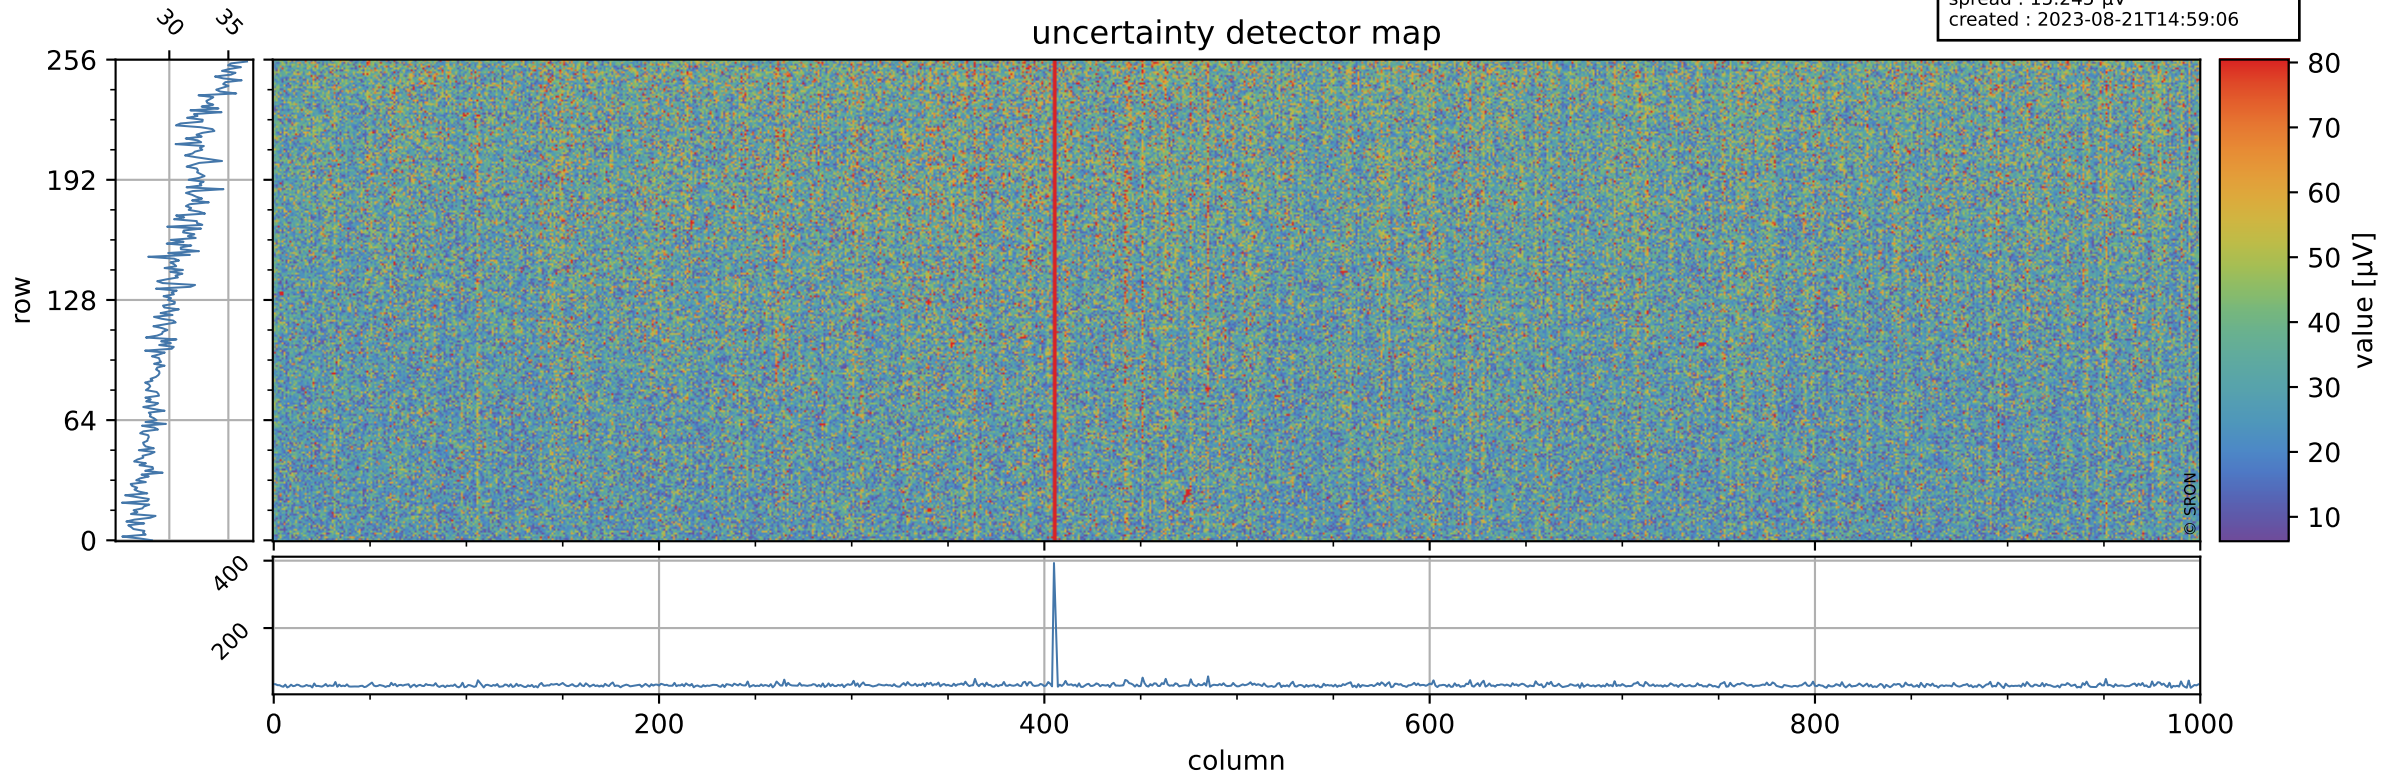

Tropomi SWIR offset (official)

orbits : 19 in [18817, 18862]
coverage : 2021-05-31 / 2021-06-03
median : 0.52599 V
spread : 0.035914 V
created : 2023-08-21T14:59:05

value detector map

Tropomi SWIR offset (official)

orbits : 19 in [18817, 18862]
coverage : 2021-05-31 / 2021-06-03
median : 30.702 μV
spread : 15.245 μV
created : 2023-08-21T14:59:06

Tropomi SWIR offset (official)

orbits : 19 in [18817, 18862]
coverage : 2021-05-31 / 2021-06-03
median : -0.022793 mV
spread : 0.38747 mV
created : 2023-08-21T14:59:06

value compared with SWIR offset CKD

Tropomi SWIR offset (official) ground-tracks of Sentinel-5P

orbits : 19 in [18817, 18862]
coverage : 2021-05-31 / 2021-06-03
created : 2023-08-21T14:59:06

Tropomi SWIR offset (official)

orbits : [2827, 18862]
coverage : 2018-04-30 / 2021-06-03
created : 2023-08-21T14:59:07

trend of detector median & temperatures