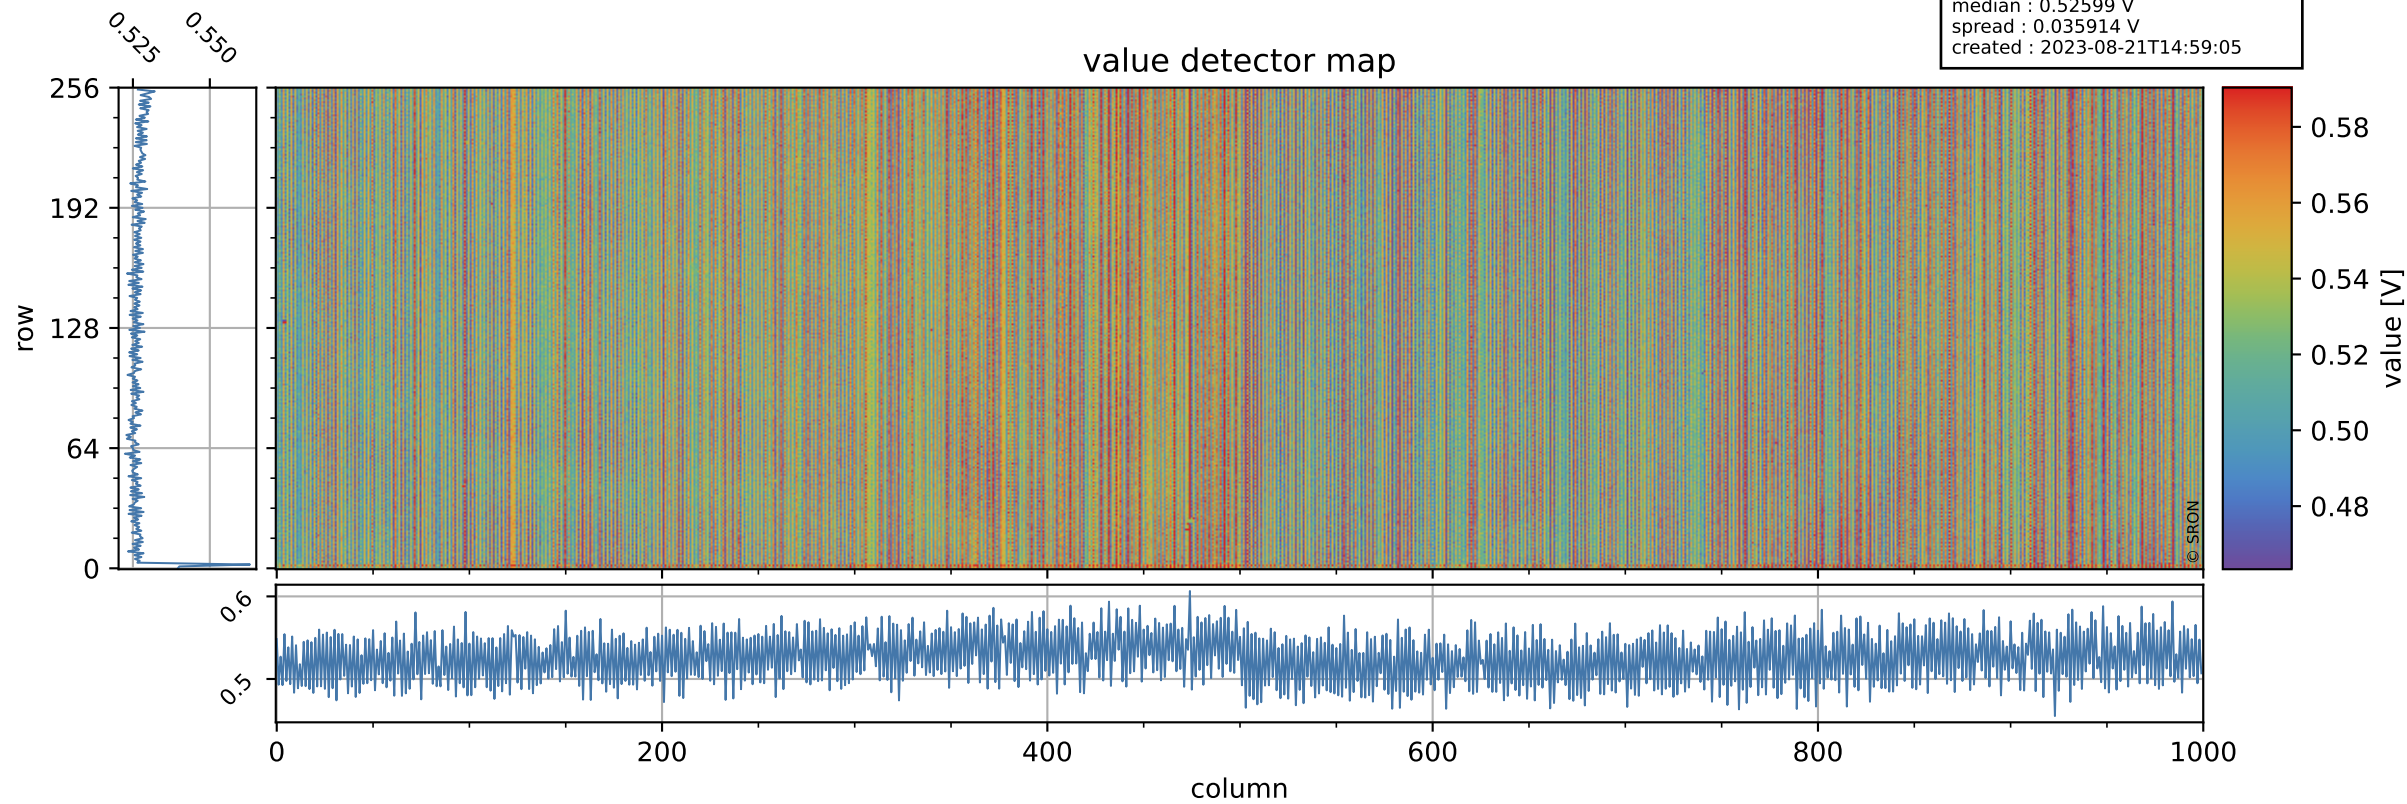

Tropomi SWIR offset (official)

orbits : 19 in [18817, 18862]
coverage : 2021-05-31 / 2021-06-03
median : 0.52599 V
spread : 0.035914 V
created : 2023-08-21T14:59:05

value detector map

Tropomi SWIR offset (official)

orbits : 19 in [18817, 18862]
coverage : 2021-05-31 / 2021-06-03
median : 30.702 μV
spread : 15.245 μV
created : 2023-08-21T14:59:06

Tropomi SWIR offset (official)

orbits : 19 in [18817, 18862]
coverage : 2021-05-31 / 2021-06-03
median : -0.022793 mV
spread : 0.38747 mV
created : 2023-08-21T14:59:06

value compared with SWIR offset CKD

Tropomi SWIR offset (official) ground-tracks of Sentinel-5P

orbits : 19 in [18817, 18862]
coverage : 2021-05-31 / 2021-06-03
created : 2023-08-21T14:59:06

Tropomi SWIR offset (official)

orbits : [2827, 18862]
coverage : 2018-04-30 / 2021-06-03
created : 2023-08-21T14:59:07

trend of detector median & temperatures