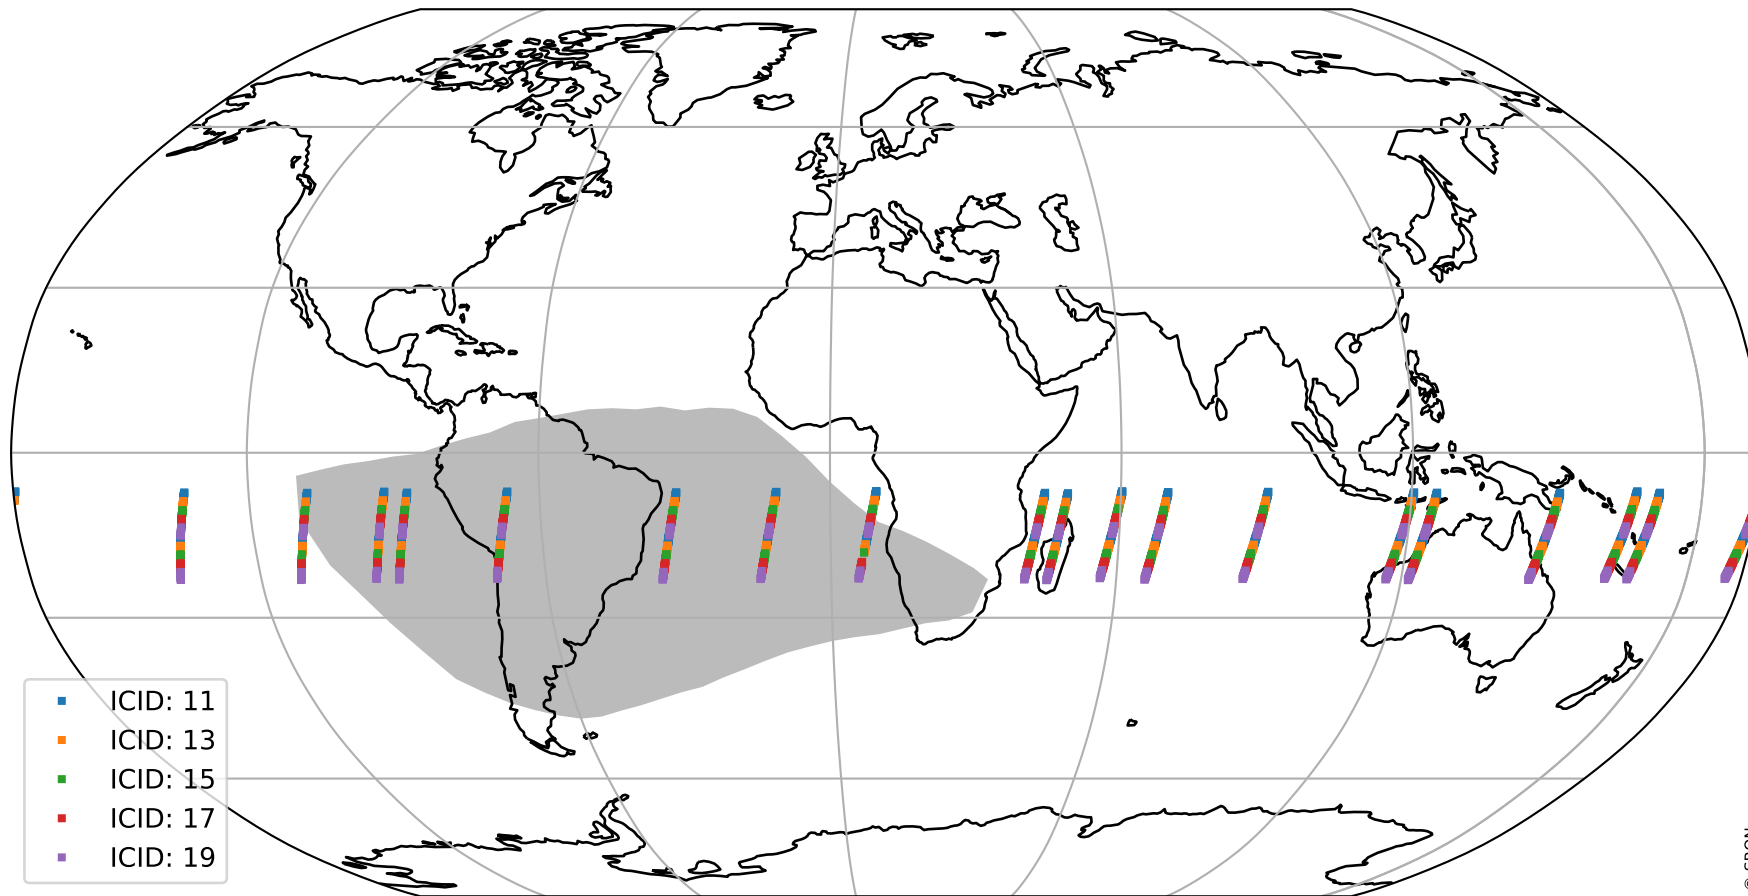

Tropomi SWIR offset (official)

orbits : 19 in [18832, 18877]
coverage : 2021-06-01 / 2021-06-04
median : 0.52599 V
spread : 0.035912 V
created : 2023-08-21T14:59:08

value detector map

Tropomi SWIR offset (official)

orbits : 19 in [18832, 18877]
coverage : 2021-06-01 / 2021-06-04
median : 31.282 μV
spread : 15.485 μV
created : 2023-08-21T14:59:09

Tropomi SWIR offset (official)

orbits : 19 in [18832, 18877]
coverage : 2021-06-01 / 2021-06-04
median : -0.025905 mV
spread : 0.38577 mV
created : 2023-08-21T14:59:09

value compared with SWIR offset CKD

Tropomi SWIR offset (official) ground-tracks of Sentinel-5P

orbits : 19 in [18832, 18877]
coverage : 2021-06-01 / 2021-06-04
created : 2023-08-21T14:59:10

Tropomi SWIR offset (official)

orbits : [2827, 18877]
coverage : 2018-04-30 / 2021-06-04
created : 2023-08-21T14:59:10

trend of detector median & temperatures