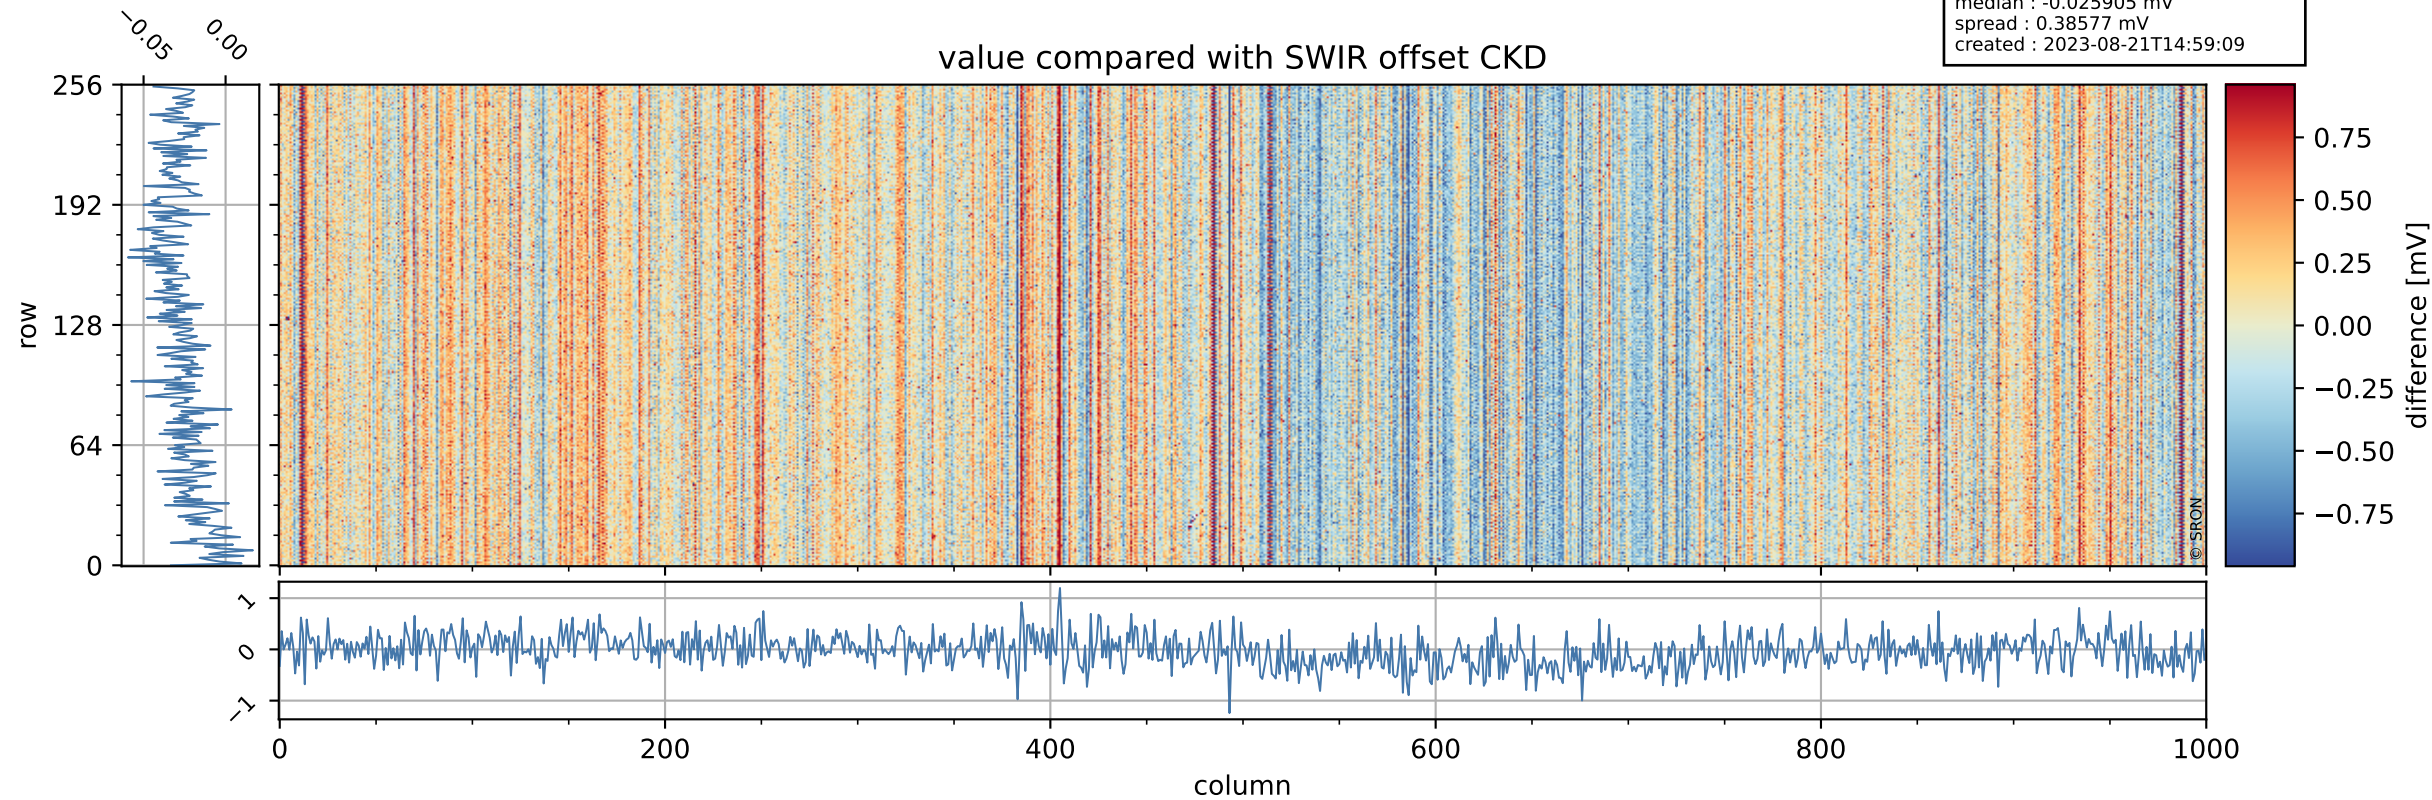

Tropomi SWIR offset (official)

orbits : 19 in [18832, 18877]
coverage : 2021-06-01 / 2021-06-04
median : 0.52599 V
spread : 0.035912 V
created : 2023-08-21T14:59:08

value detector map

Tropomi SWIR offset (official)

orbits : 19 in [18832, 18877]
coverage : 2021-06-01 / 2021-06-04
median : 31.282 μV
spread : 15.485 μV
created : 2023-08-21T14:59:09

Tropomi SWIR offset (official)

orbits : 19 in [18832, 18877]
coverage : 2021-06-01 / 2021-06-04
median : -0.025905 mV
spread : 0.38577 mV
created : 2023-08-21T14:59:09

value compared with SWIR offset CKD

Tropomi SWIR offset (official) ground-tracks of Sentinel-5P

orbits : 19 in [18832, 18877]
coverage : 2021-06-01 / 2021-06-04
created : 2023-08-21T14:59:10

Tropomi SWIR offset (official)

orbits : [2827, 18877]
coverage : 2018-04-30 / 2021-06-04
created : 2023-08-21T14:59:10

trend of detector median & temperatures