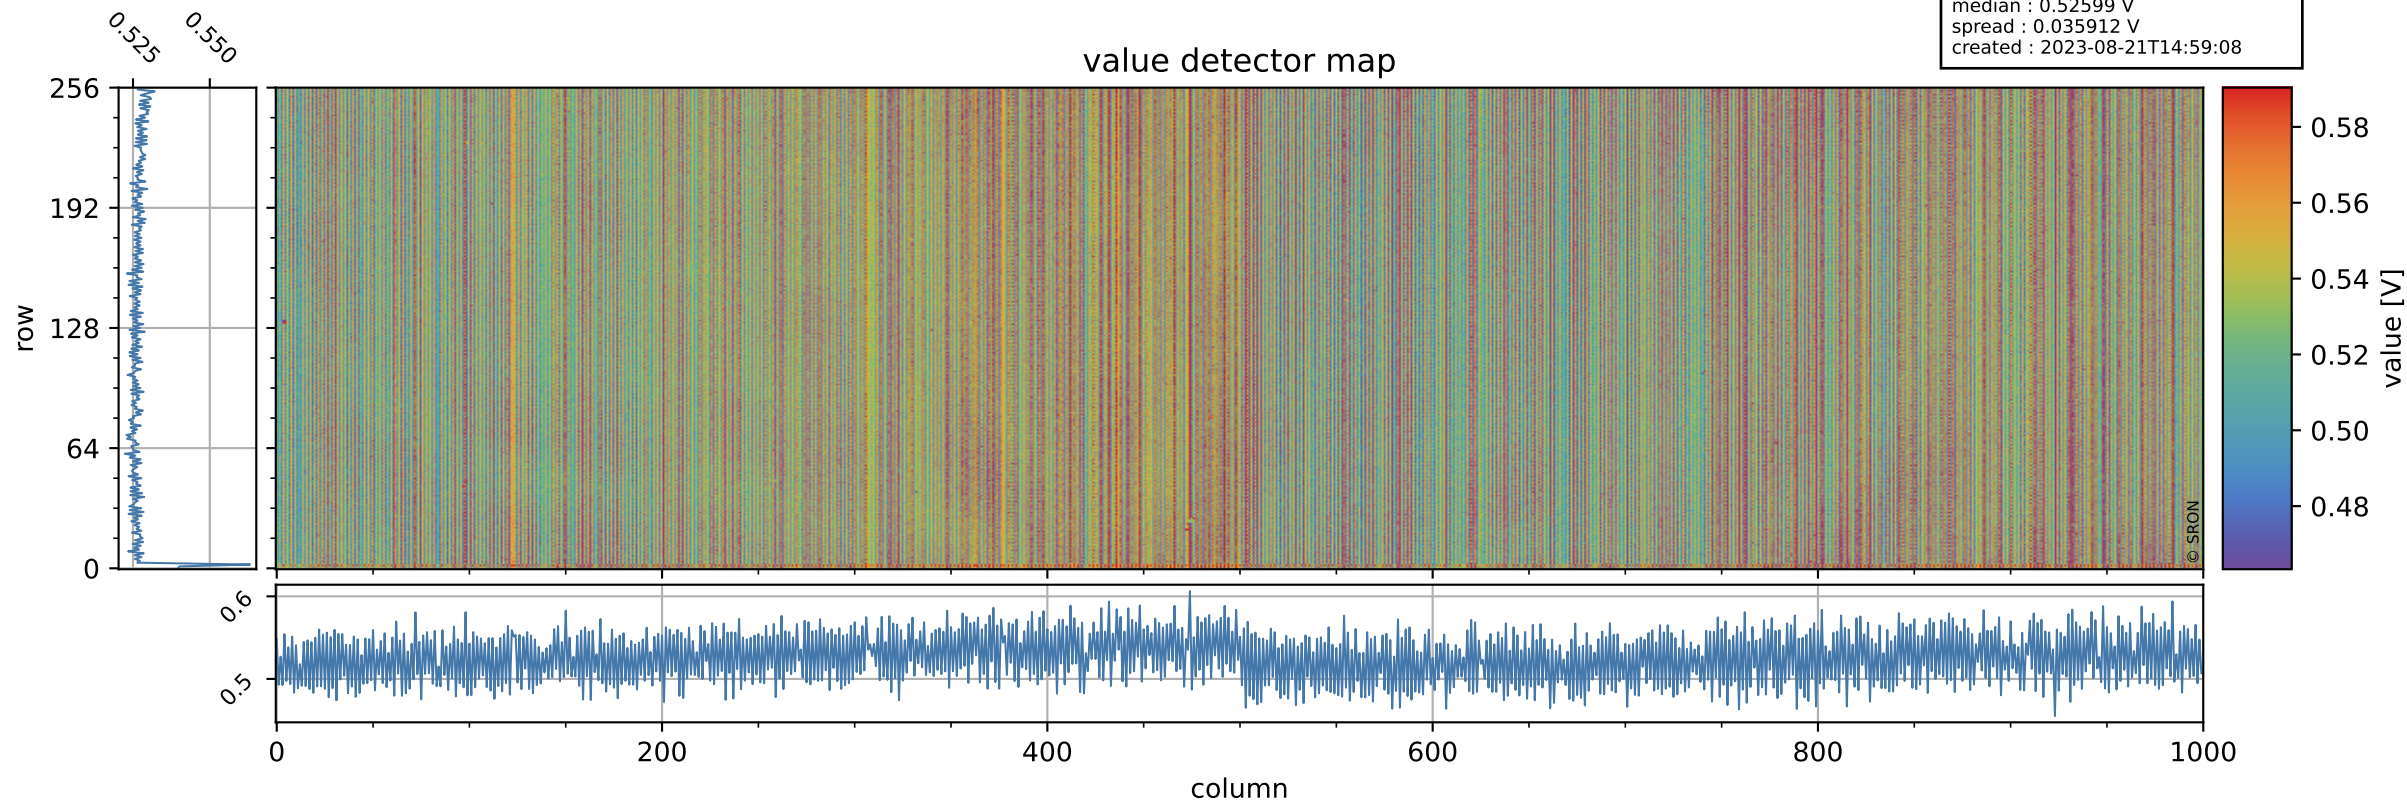

Tropomi SWIR offset (official)

orbits : 19 in [18832, 18877]
coverage : 2021-06-01 / 2021-06-04
median : 0.52599 V
spread : 0.035912 V
created : 2023-08-21T14:59:08

value detector map

Tropomi SWIR offset (official)

orbits : 19 in [18832, 18877]
coverage : 2021-06-01 / 2021-06-04
median : 31.282 μV
spread : 15.485 μV
created : 2023-08-21T14:59:09

Tropomi SWIR offset (official)

orbits : 19 in [18832, 18877]
coverage : 2021-06-01 / 2021-06-04
median : -0.025905 mV
spread : 0.38577 mV
created : 2023-08-21T14:59:09

value compared with SWIR offset CKD

Tropomi SWIR offset (official) ground-tracks of Sentinel-5P

orbits : 19 in [18832, 18877]
coverage : 2021-06-01 / 2021-06-04
created : 2023-08-21T14:59:10

Tropomi SWIR offset (official)

orbits : [2827, 18877]
coverage : 2018-04-30 / 2021-06-04
created : 2023-08-21T14:59:10

trend of detector median & temperatures