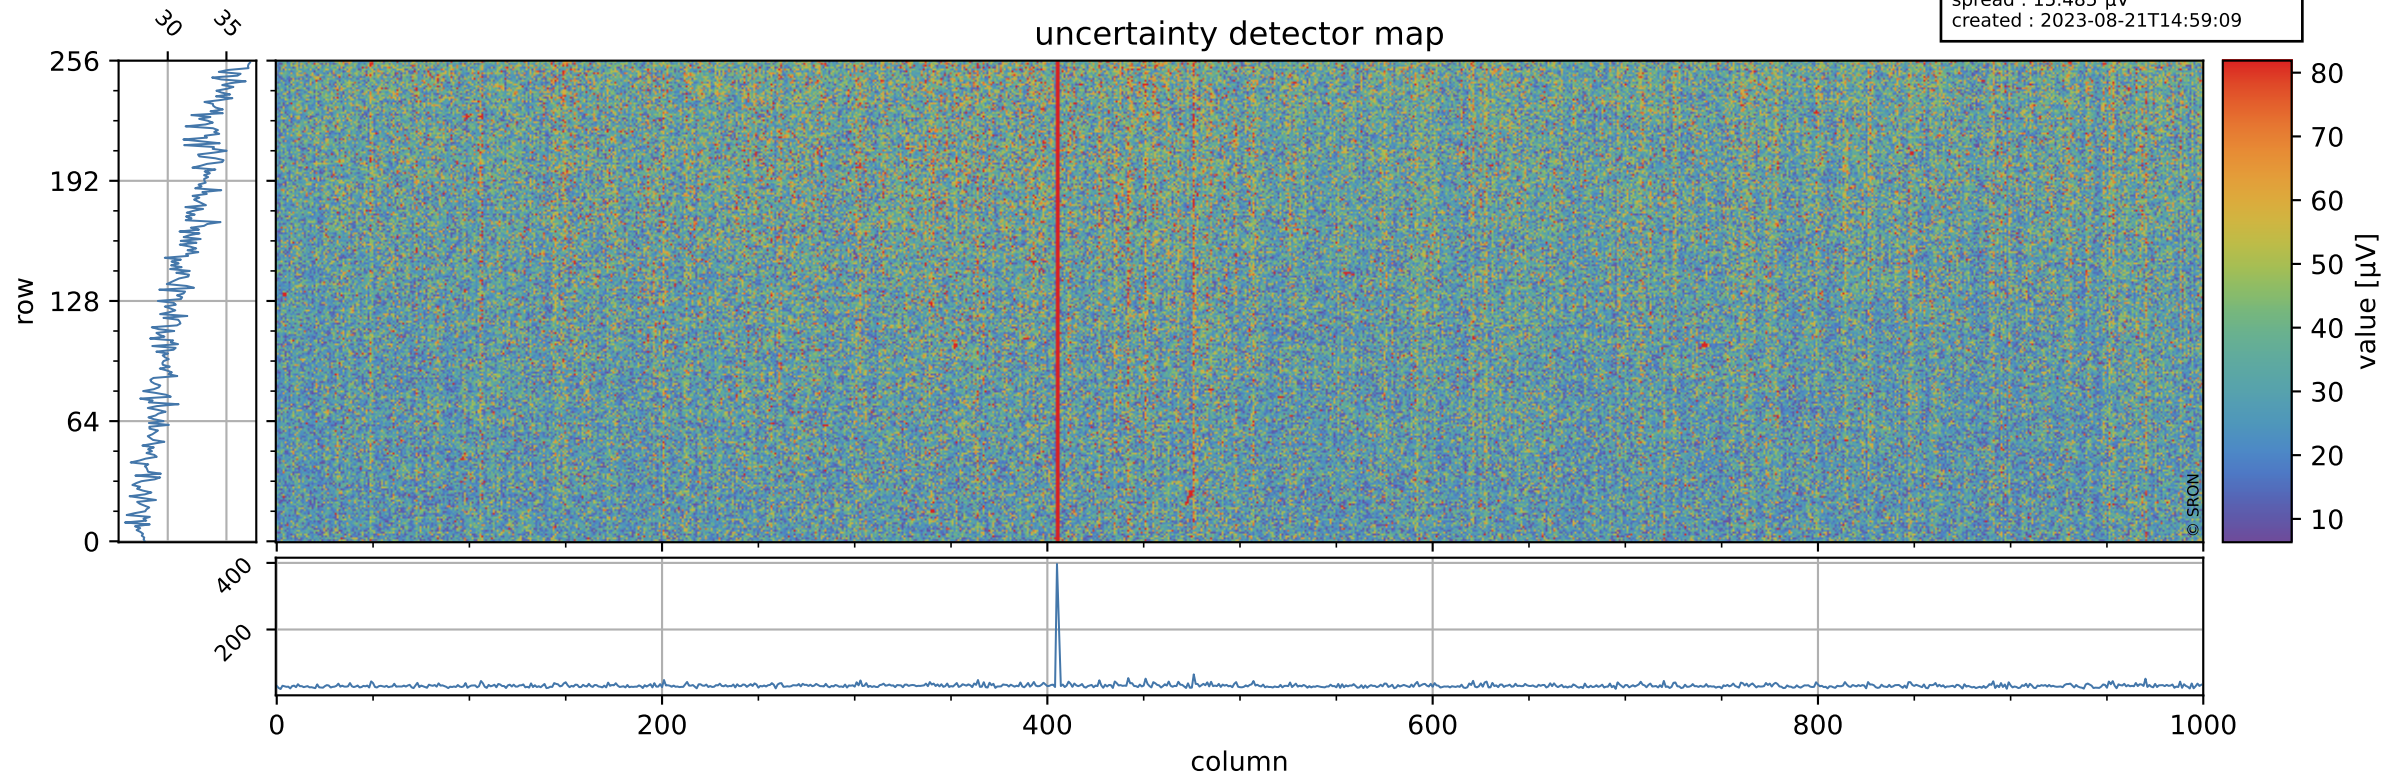

Tropomi SWIR offset (official)

orbits : 19 in [18832, 18877]
coverage : 2021-06-01 / 2021-06-04
median : 0.52599 V
spread : 0.035912 V
created : 2023-08-21T14:59:08

value detector map

Tropomi SWIR offset (official)

orbits : 19 in [18832, 18877]
coverage : 2021-06-01 / 2021-06-04
median : 31.282 μV
spread : 15.485 μV
created : 2023-08-21T14:59:09

Tropomi SWIR offset (official)

orbits : 19 in [18832, 18877]
coverage : 2021-06-01 / 2021-06-04
median : -0.025905 mV
spread : 0.38577 mV
created : 2023-08-21T14:59:09

value compared with SWIR offset CKD

Tropomi SWIR offset (official) ground-tracks of Sentinel-5P

orbits : 19 in [18832, 18877]
coverage : 2021-06-01 / 2021-06-04
created : 2023-08-21T14:59:10

Tropomi SWIR offset (official)

orbits : [2827, 18877]
coverage : 2018-04-30 / 2021-06-04
created : 2023-08-21T14:59:10

trend of detector median & temperatures