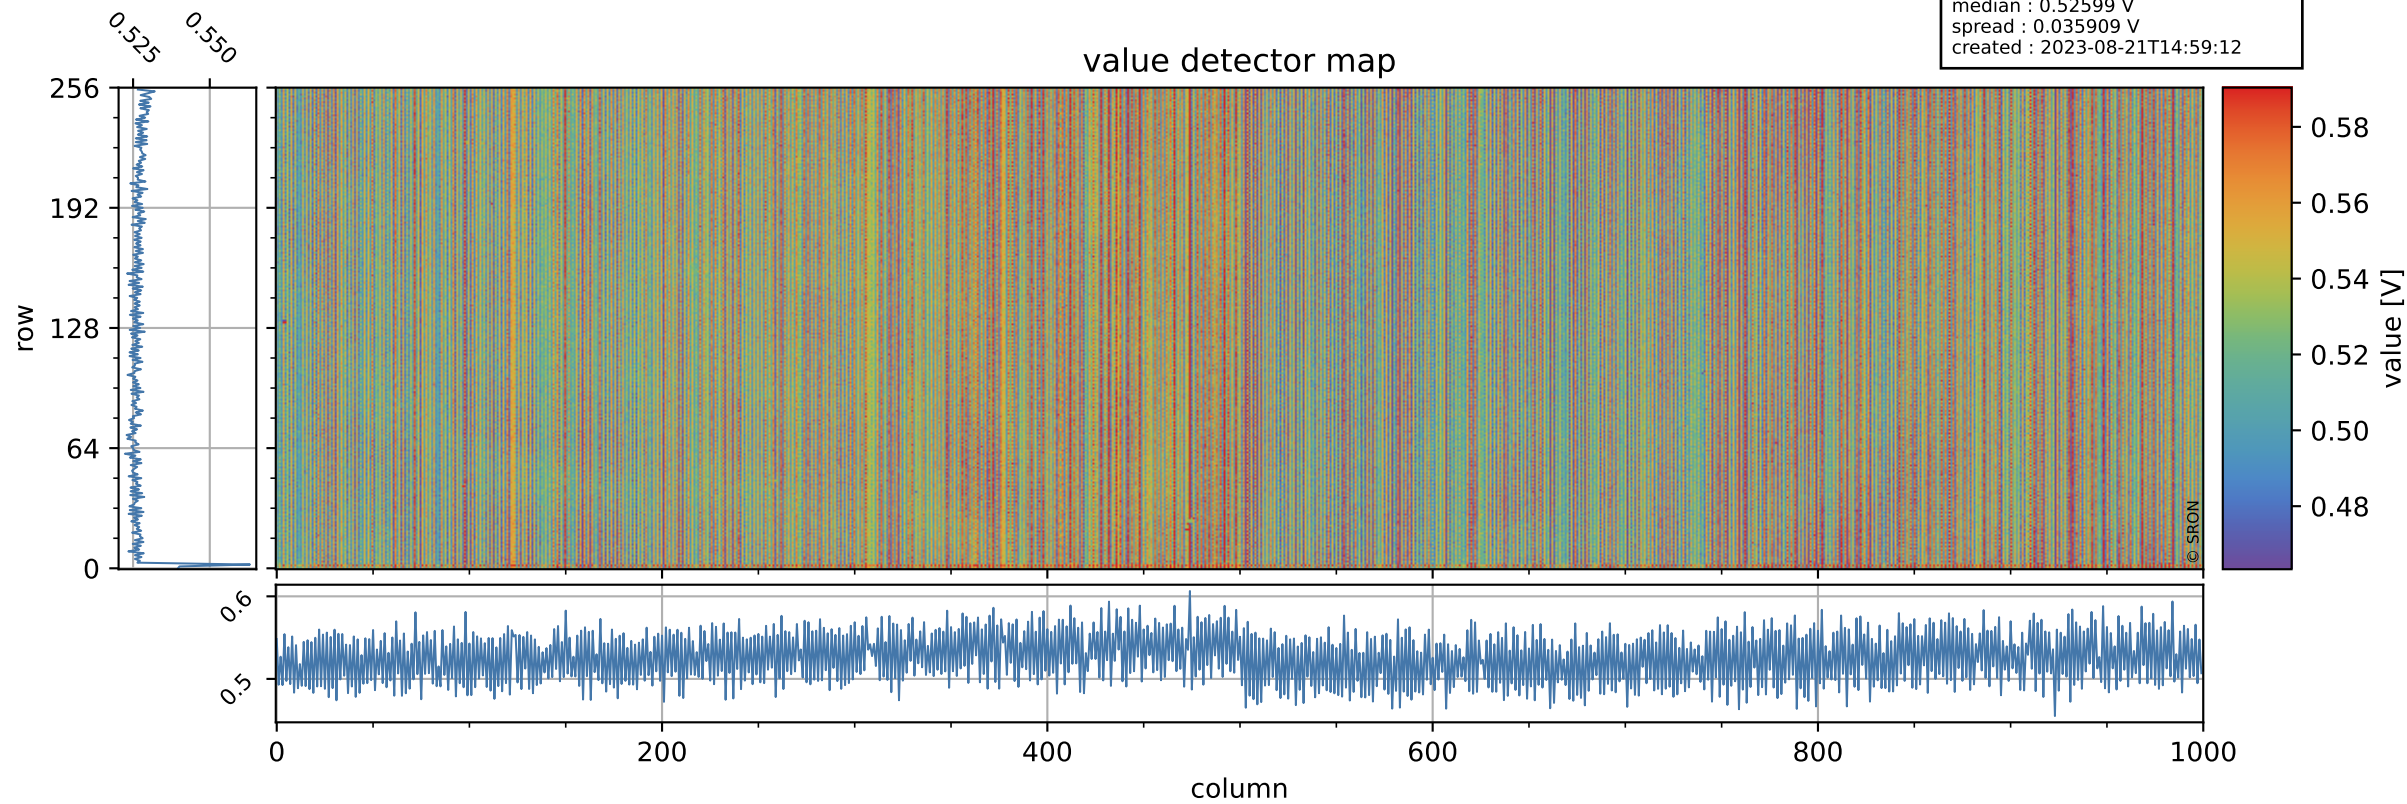

# Tropomi SWIR offset (official)

orbits : 18 in [18847, 18892]  
coverage : 2021-06-03 / 2021-06-06  
median : 0.52599 V  
spread : 0.035909 V  
created : 2023-08-21T14:59:12

## value detector map

# Tropomi SWIR offset (official)

orbits : 18 in [18847, 18892]  
coverage : 2021-06-03 / 2021-06-06  
median : 31.174  $\mu\text{V}$   
spread : 15.448  $\mu\text{V}$   
created : 2023-08-21T14:59:12

# Tropomi SWIR offset (official) ground-tracks of Sentinel-5P

orbits : 18 in [18847, 18892]  
coverage : 2021-06-03 / 2021-06-06  
created : 2023-08-21T14:59:13