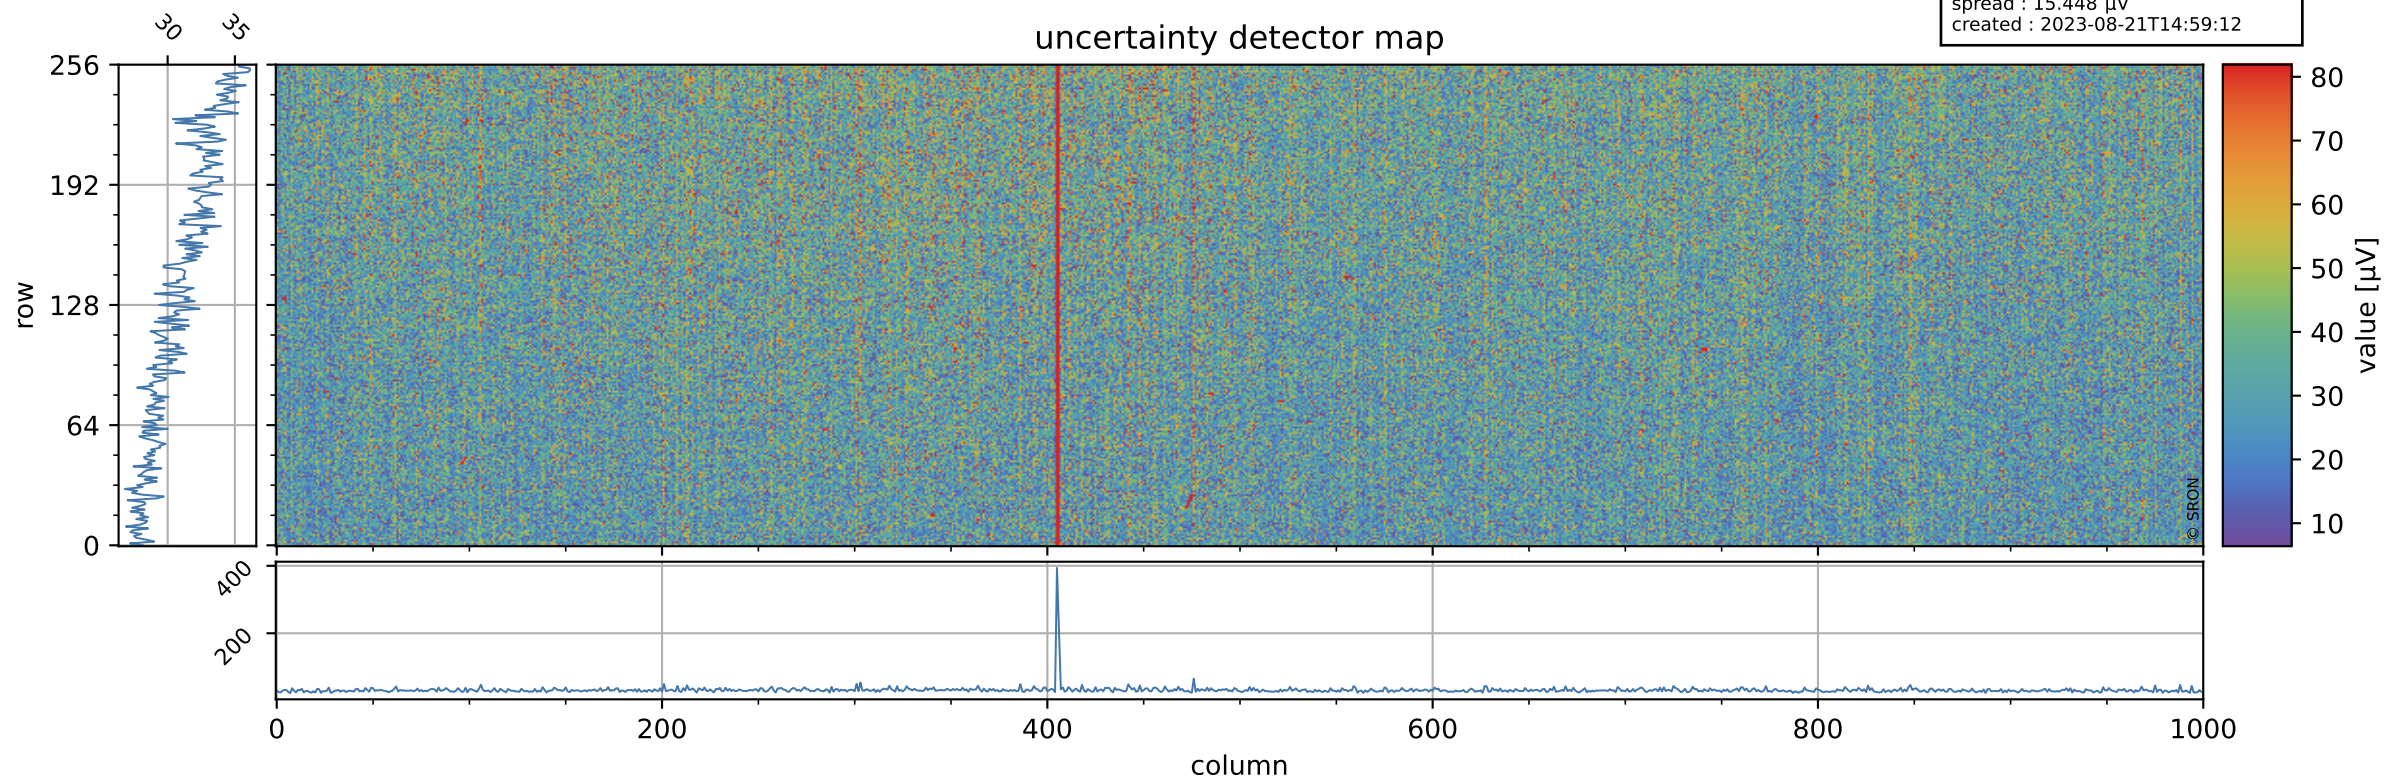

# Tropomi SWIR offset (official)

orbits : 18 in [18847, 18892]  
coverage : 2021-06-03 / 2021-06-06  
median : 0.52599 V  
spread : 0.035909 V  
created : 2023-08-21T14:59:12

## value detector map

# Tropomi SWIR offset (official)

orbits : 18 in [18847, 18892]  
coverage : 2021-06-03 / 2021-06-06  
median : 31.174  $\mu\text{V}$   
spread : 15.448  $\mu\text{V}$   
created : 2023-08-21T14:59:12

# Tropomi SWIR offset (official) ground-tracks of Sentinel-5P

orbits : 18 in [18847, 18892]  
coverage : 2021-06-03 / 2021-06-06  
created : 2023-08-21T14:59:13