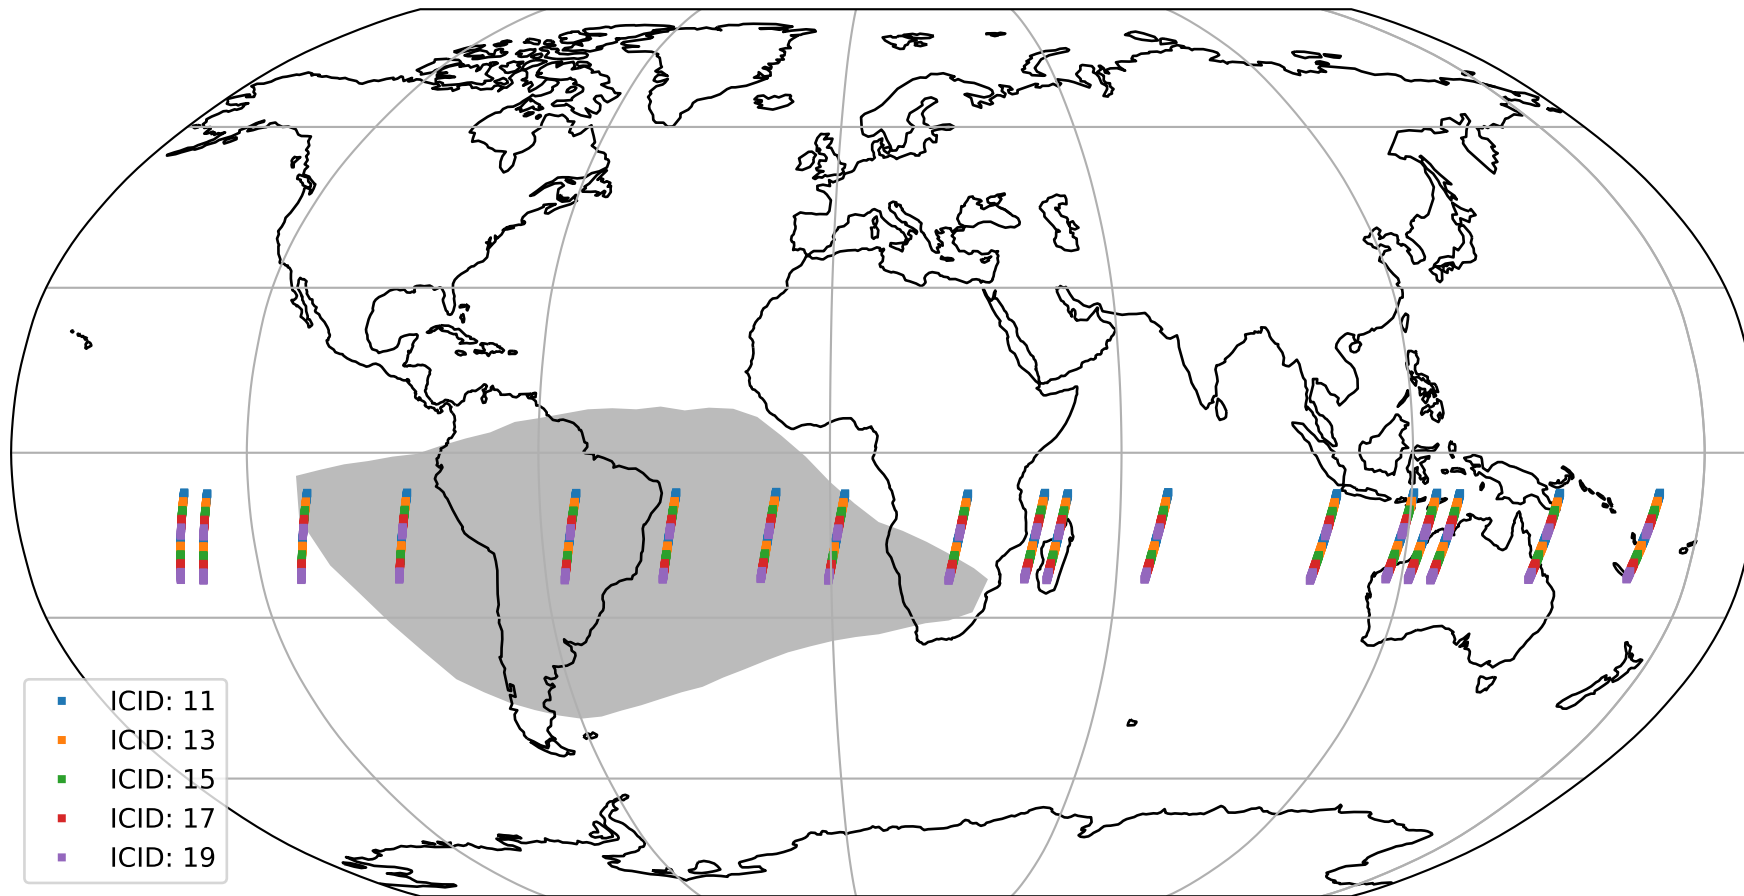

# Tropomi SWIR offset (official)

orbits : 18 in [18847, 18892]  
coverage : 2021-06-03 / 2021-06-06  
median : 31.174  $\mu\text{V}$   
spread : 15.448  $\mu\text{V}$   
created : 2023-08-21T14:59:12

# Tropomi SWIR offset (official)

orbits : 18 in [18847, 18892]  
coverage : 2021-06-03 / 2021-06-06  
median : -0.020798 mV  
spread : 0.38619 mV  
created : 2023-08-21T14:59:13

value compared with SWIR offset CKD

# Tropomi SWIR offset (official) ground-tracks of Sentinel-5P

orbits : 18 in [18847, 18892]  
coverage : 2021-06-03 / 2021-06-06  
created : 2023-08-21T14:59:13

# Tropomi SWIR offset (official)

orbits : [2827, 18892]  
coverage : 2018-04-30 / 2021-06-06  
created : 2023-08-21T14:59:14