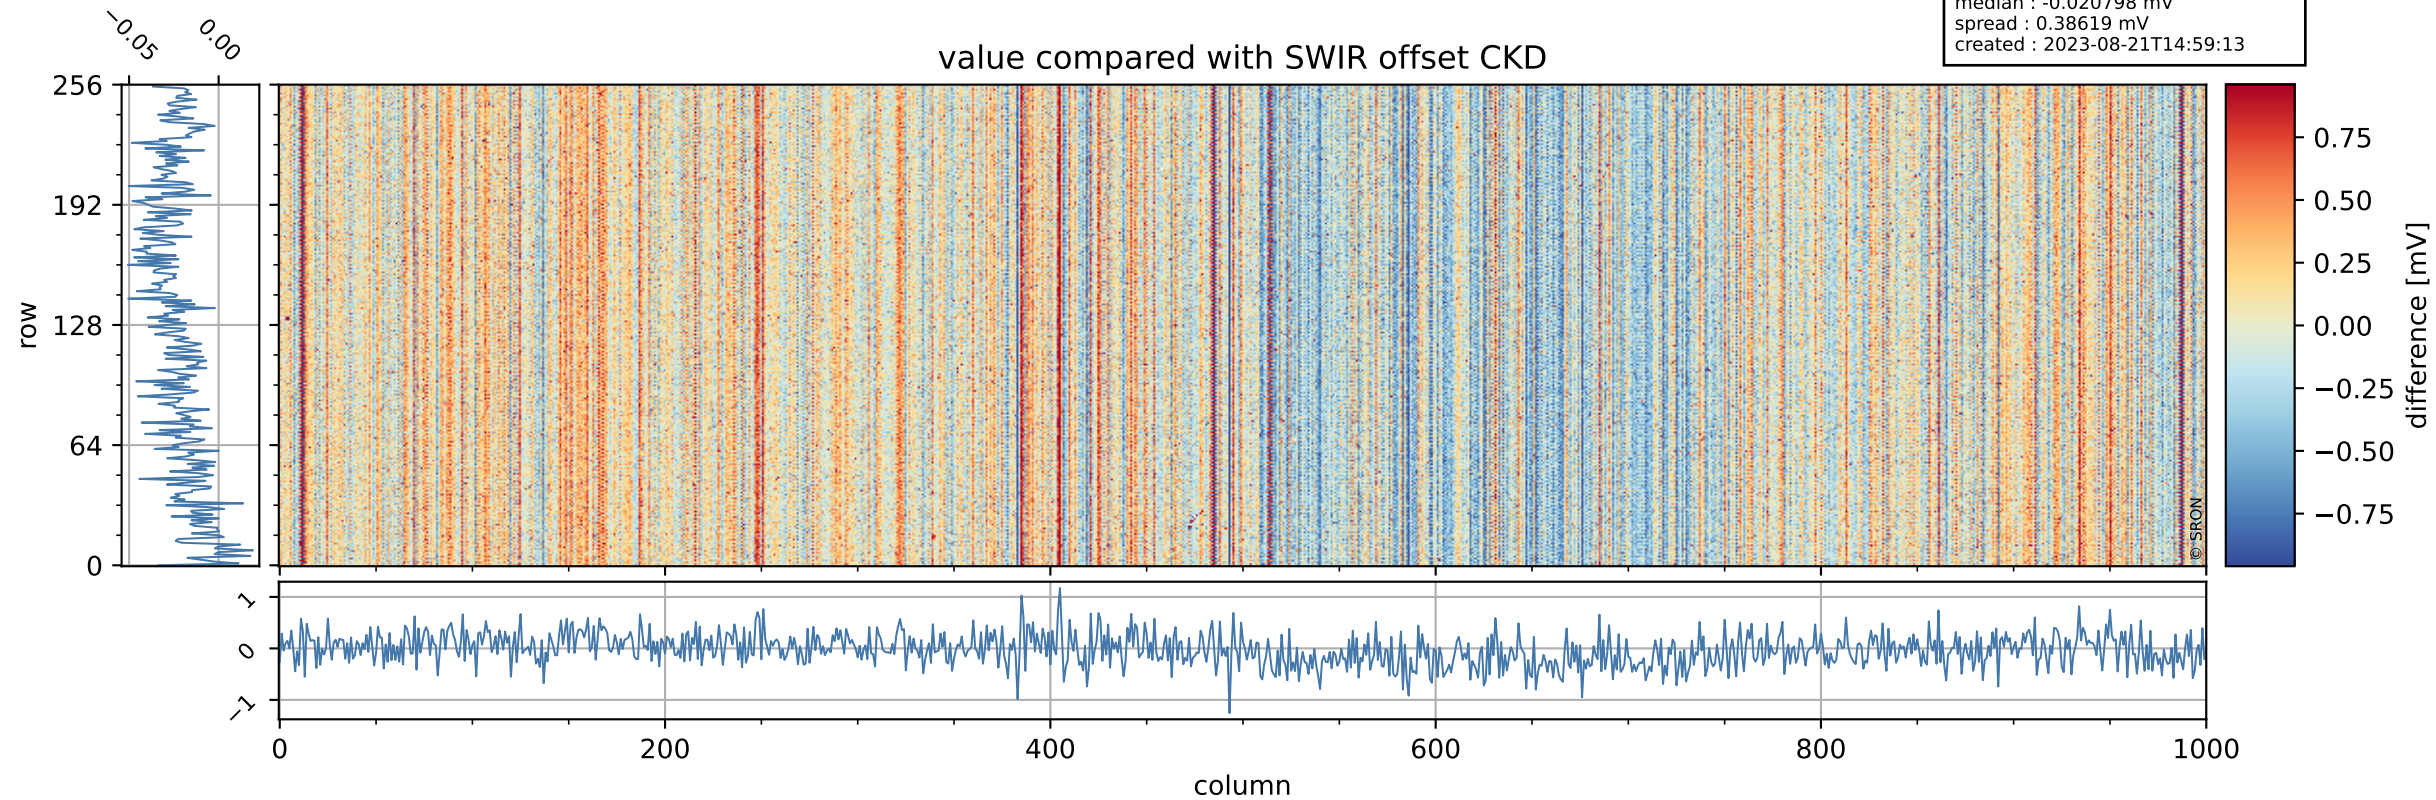

## value detector map

# Tropomi SWIR offset (official)

orbits : 18 in [18847, 18892]  
coverage : 2021-06-03 / 2021-06-06  
median : 31.174  $\mu\text{V}$   
spread : 15.448  $\mu\text{V}$   
created : 2023-08-21T14:59:12

# Tropomi SWIR offset (official)

orbits : 18 in [18847, 18892]  
coverage : 2021-06-03 / 2021-06-06  
median : -0.020798 mV  
spread : 0.38619 mV  
created : 2023-08-21T14:59:13

value compared with SWIR offset CKD

# Tropomi SWIR offset (official) ground-tracks of Sentinel-5P

orbits : 18 in [18847, 18892]  
coverage : 2021-06-03 / 2021-06-06  
created : 2023-08-21T14:59:13