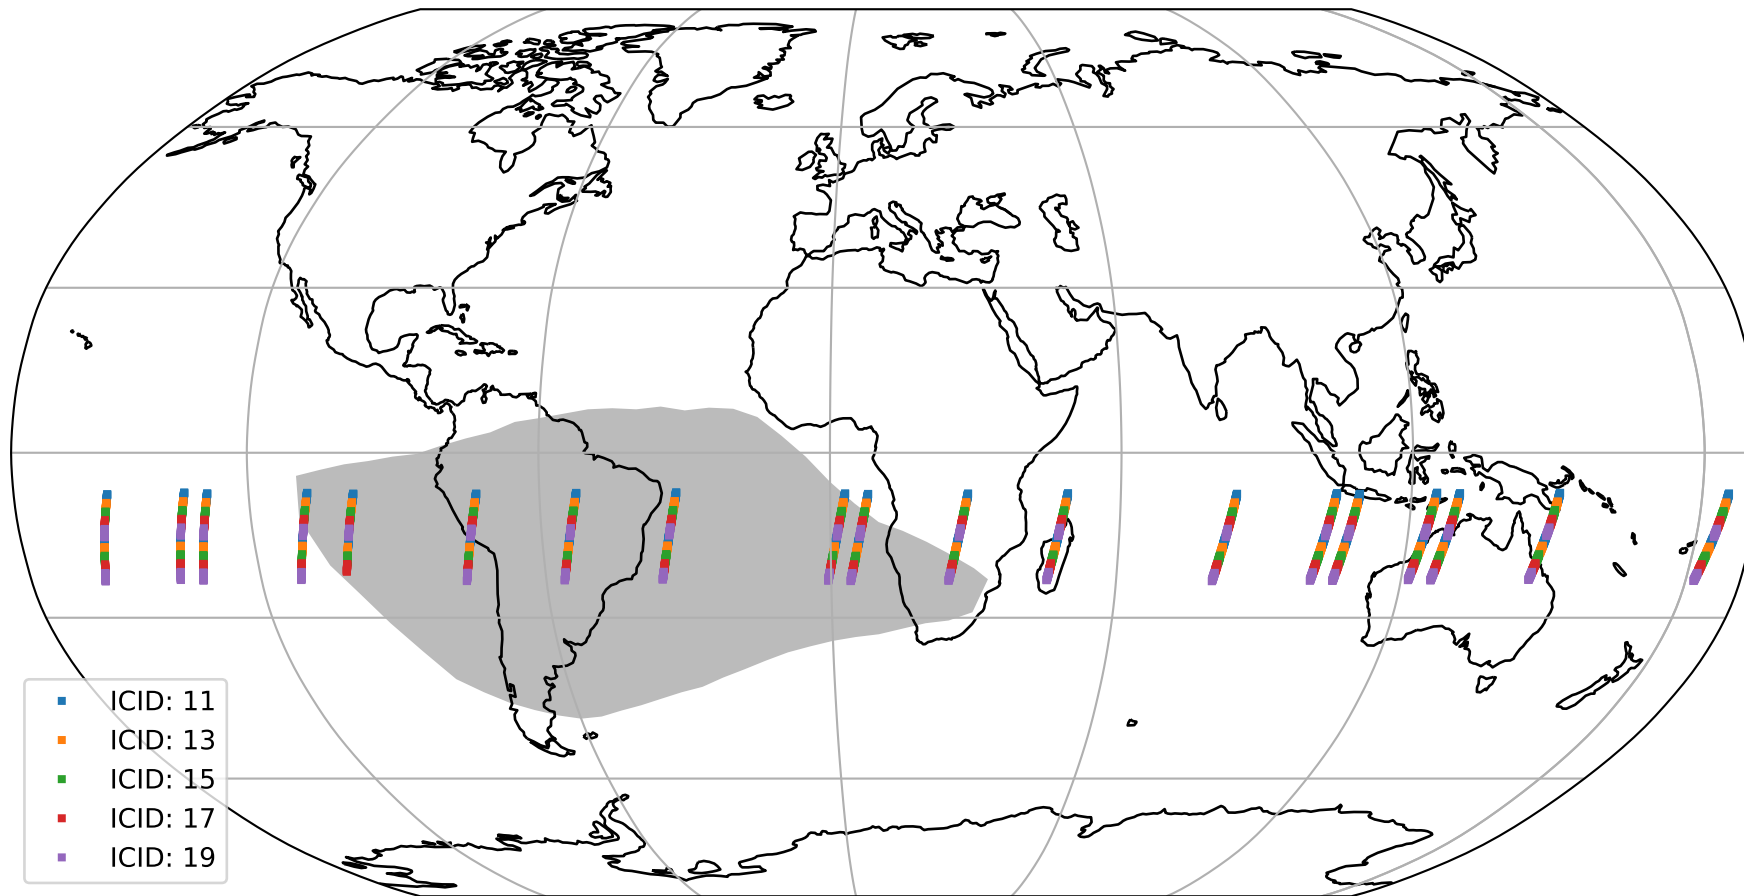

Tropomi SWIR offset (official)

orbits : 19 in [18862, 18907]
coverage : 2021-06-04 / 2021-06-07
median : 0.52597 V
spread : 0.035908 V
created : 2023-08-21T14:59:15

value detector map

Tropomi SWIR offset (official)

orbits : 19 in [18862, 18907]
coverage : 2021-06-04 / 2021-06-07
median : 34.125 μV
spread : 16.433 μV
created : 2023-08-21T14:59:15

Tropomi SWIR offset (official)

orbits : 19 in [18862, 18907]
coverage : 2021-06-04 / 2021-06-07
median : -0.037988 mV
spread : 0.38719 mV
created : 2023-08-21T14:59:16

value compared with SWIR offset CKD

Tropomi SWIR offset (official) ground-tracks of Sentinel-5P

orbits : 19 in [18862, 18907]
coverage : 2021-06-04 / 2021-06-07
created : 2023-08-21T14:59:16

Tropomi SWIR offset (official)

orbits : [2827, 18907]
coverage : 2018-04-30 / 2021-06-07
created : 2023-08-21T14:59:17

trend of detector median & temperatures