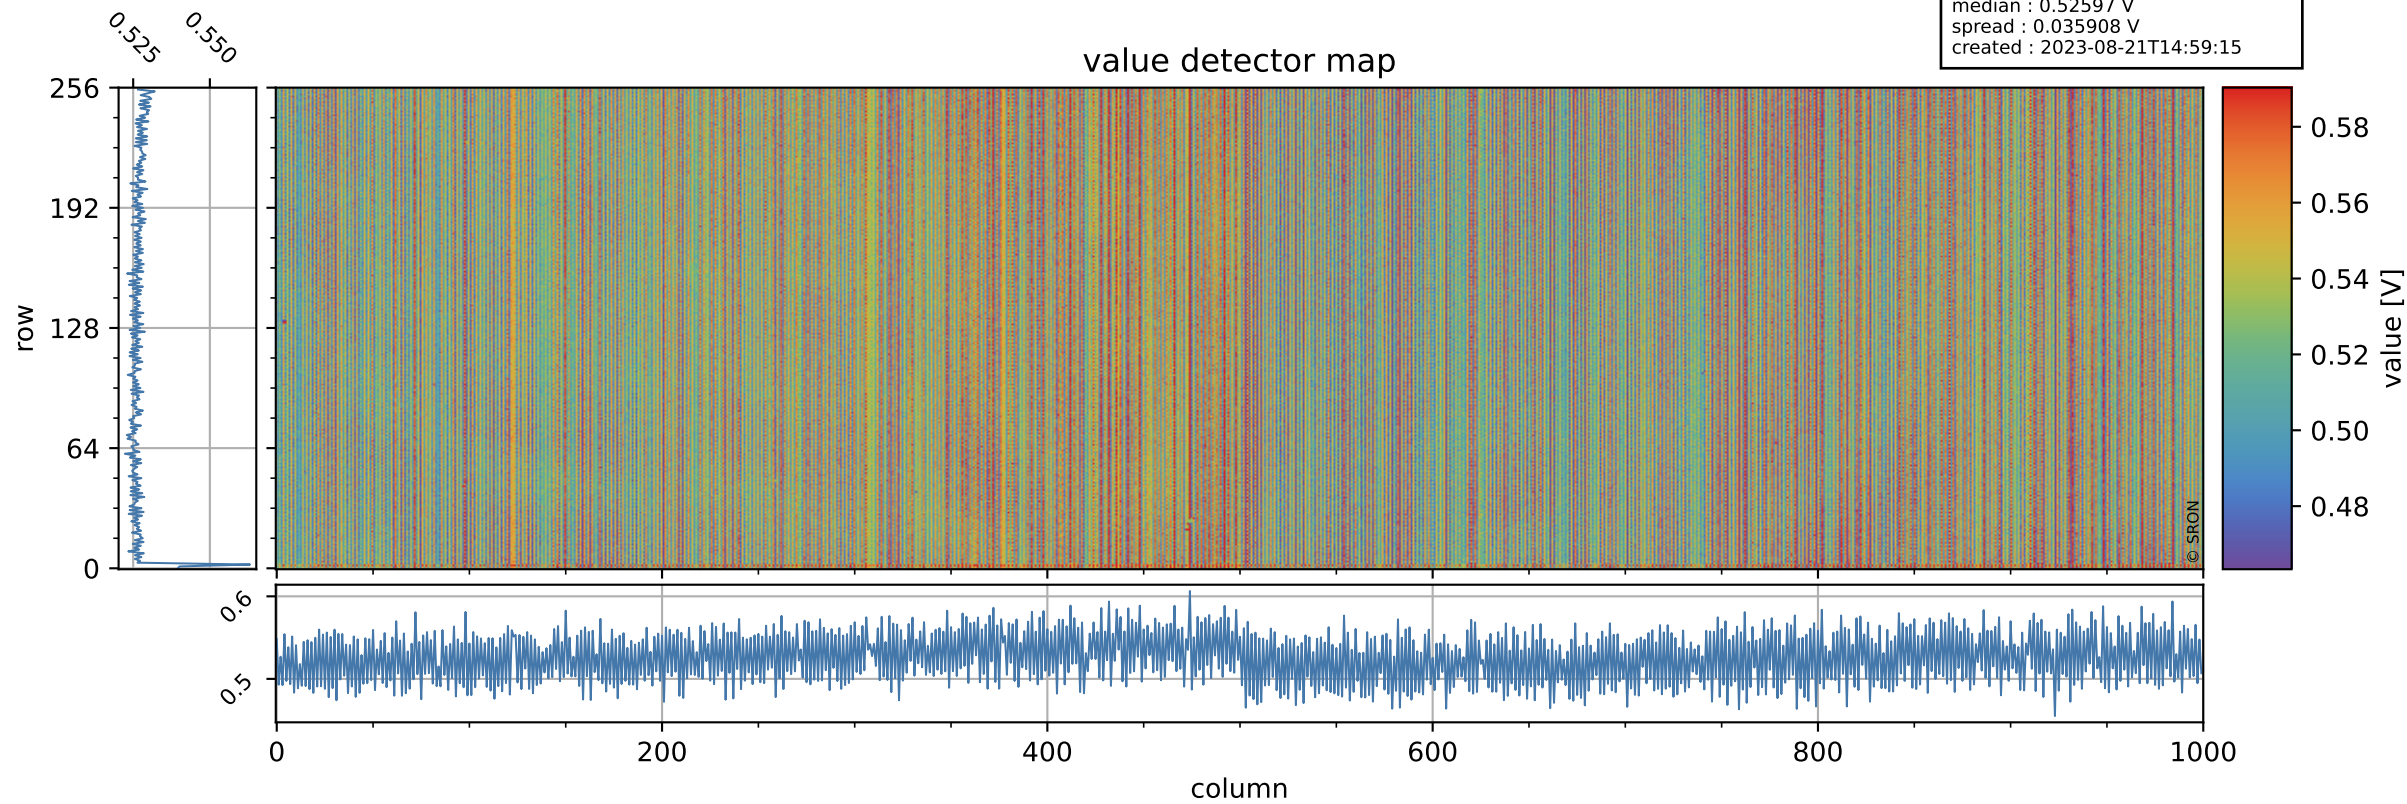

Tropomi SWIR offset (official)

orbits : 19 in [18862, 18907]
coverage : 2021-06-04 / 2021-06-07
median : 0.52597 V
spread : 0.035908 V
created : 2023-08-21T14:59:15

value detector map

Tropomi SWIR offset (official)

orbits : 19 in [18862, 18907]
coverage : 2021-06-04 / 2021-06-07
median : 34.125 μV
spread : 16.433 μV
created : 2023-08-21T14:59:15

Tropomi SWIR offset (official)

orbits : 19 in [18862, 18907]
coverage : 2021-06-04 / 2021-06-07
median : -0.037988 mV
spread : 0.38719 mV
created : 2023-08-21T14:59:16

value compared with SWIR offset CKD

Tropomi SWIR offset (official) ground-tracks of Sentinel-5P

orbits : 19 in [18862, 18907]
coverage : 2021-06-04 / 2021-06-07
created : 2023-08-21T14:59:16

Tropomi SWIR offset (official)

orbits : [2827, 18907]
coverage : 2018-04-30 / 2021-06-07
created : 2023-08-21T14:59:17

trend of detector median & temperatures