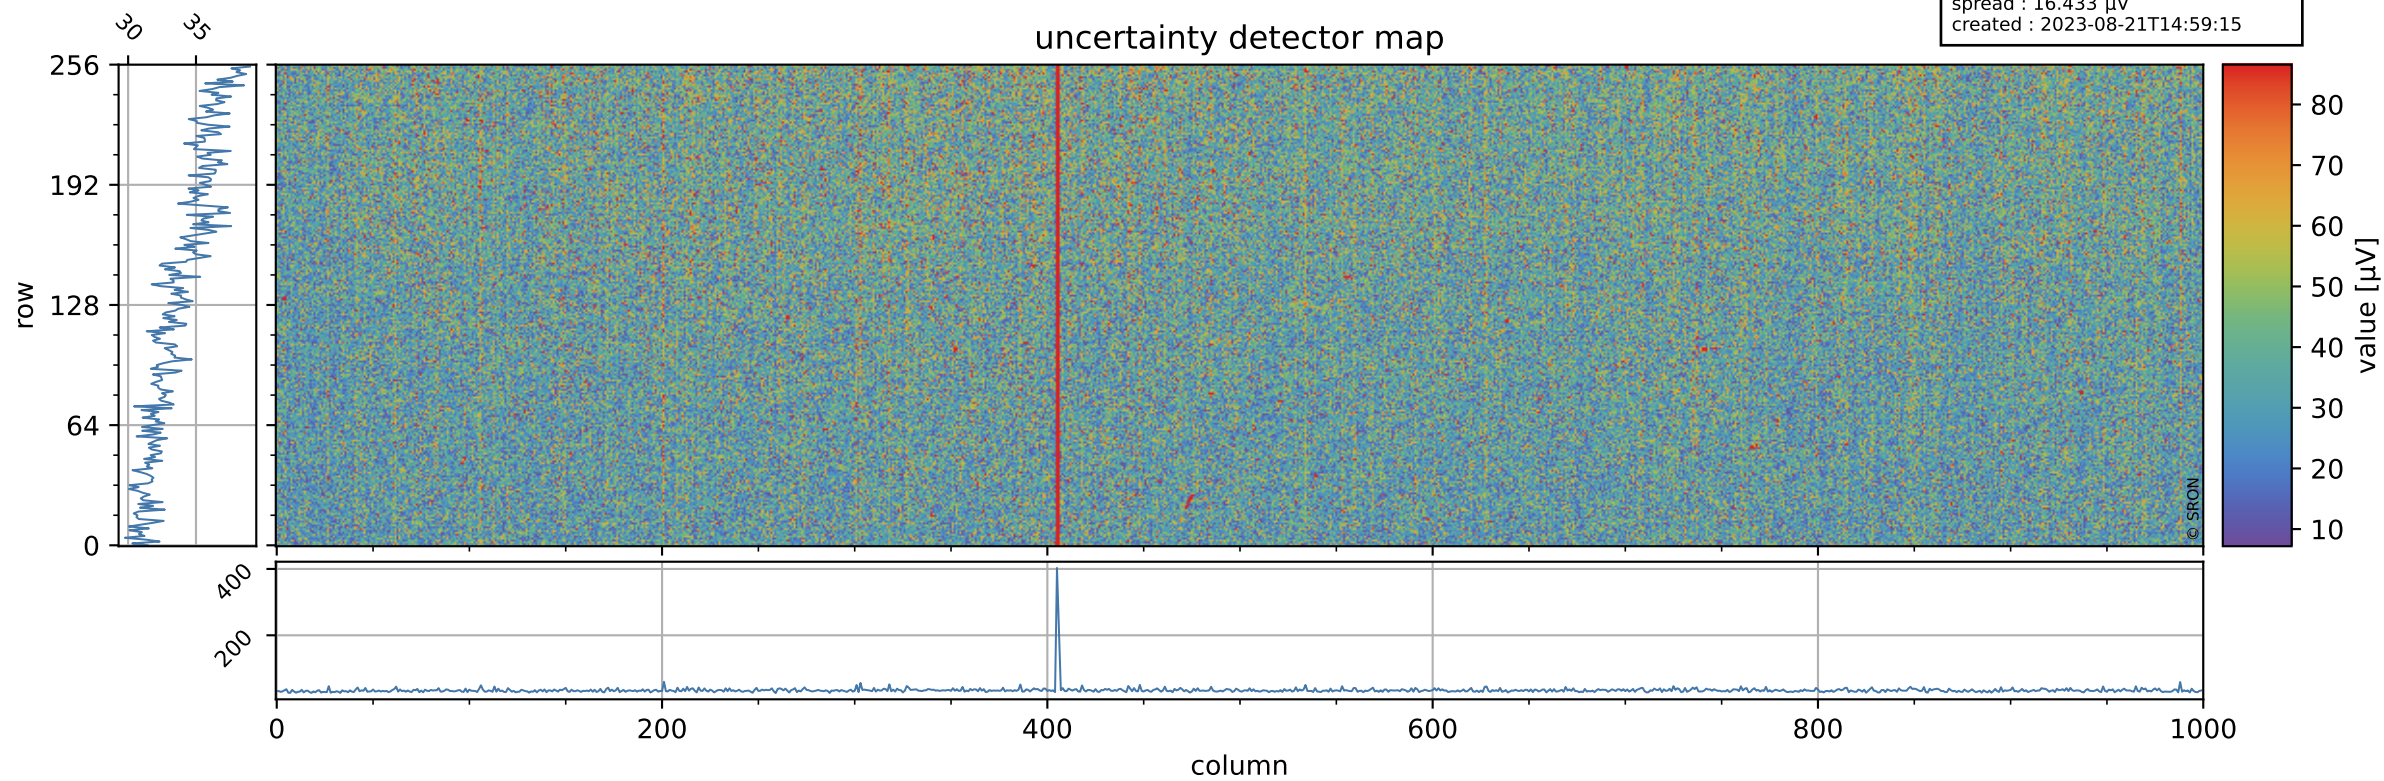

Tropomi SWIR offset (official)

orbits : 19 in [18862, 18907]
coverage : 2021-06-04 / 2021-06-07
median : 0.52597 V
spread : 0.035908 V
created : 2023-08-21T14:59:15

value detector map

Tropomi SWIR offset (official)

orbits : 19 in [18862, 18907]
coverage : 2021-06-04 / 2021-06-07
median : 34.125 μV
spread : 16.433 μV
created : 2023-08-21T14:59:15

Tropomi SWIR offset (official)

orbits : 19 in [18862, 18907]
coverage : 2021-06-04 / 2021-06-07
median : -0.037988 mV
spread : 0.38719 mV
created : 2023-08-21T14:59:16

value compared with SWIR offset CKD

Tropomi SWIR offset (official) ground-tracks of Sentinel-5P

orbits : 19 in [18862, 18907]
coverage : 2021-06-04 / 2021-06-07
created : 2023-08-21T14:59:16

Tropomi SWIR offset (official)

orbits : [2827, 18907]
coverage : 2018-04-30 / 2021-06-07
created : 2023-08-21T14:59:17

trend of detector median & temperatures