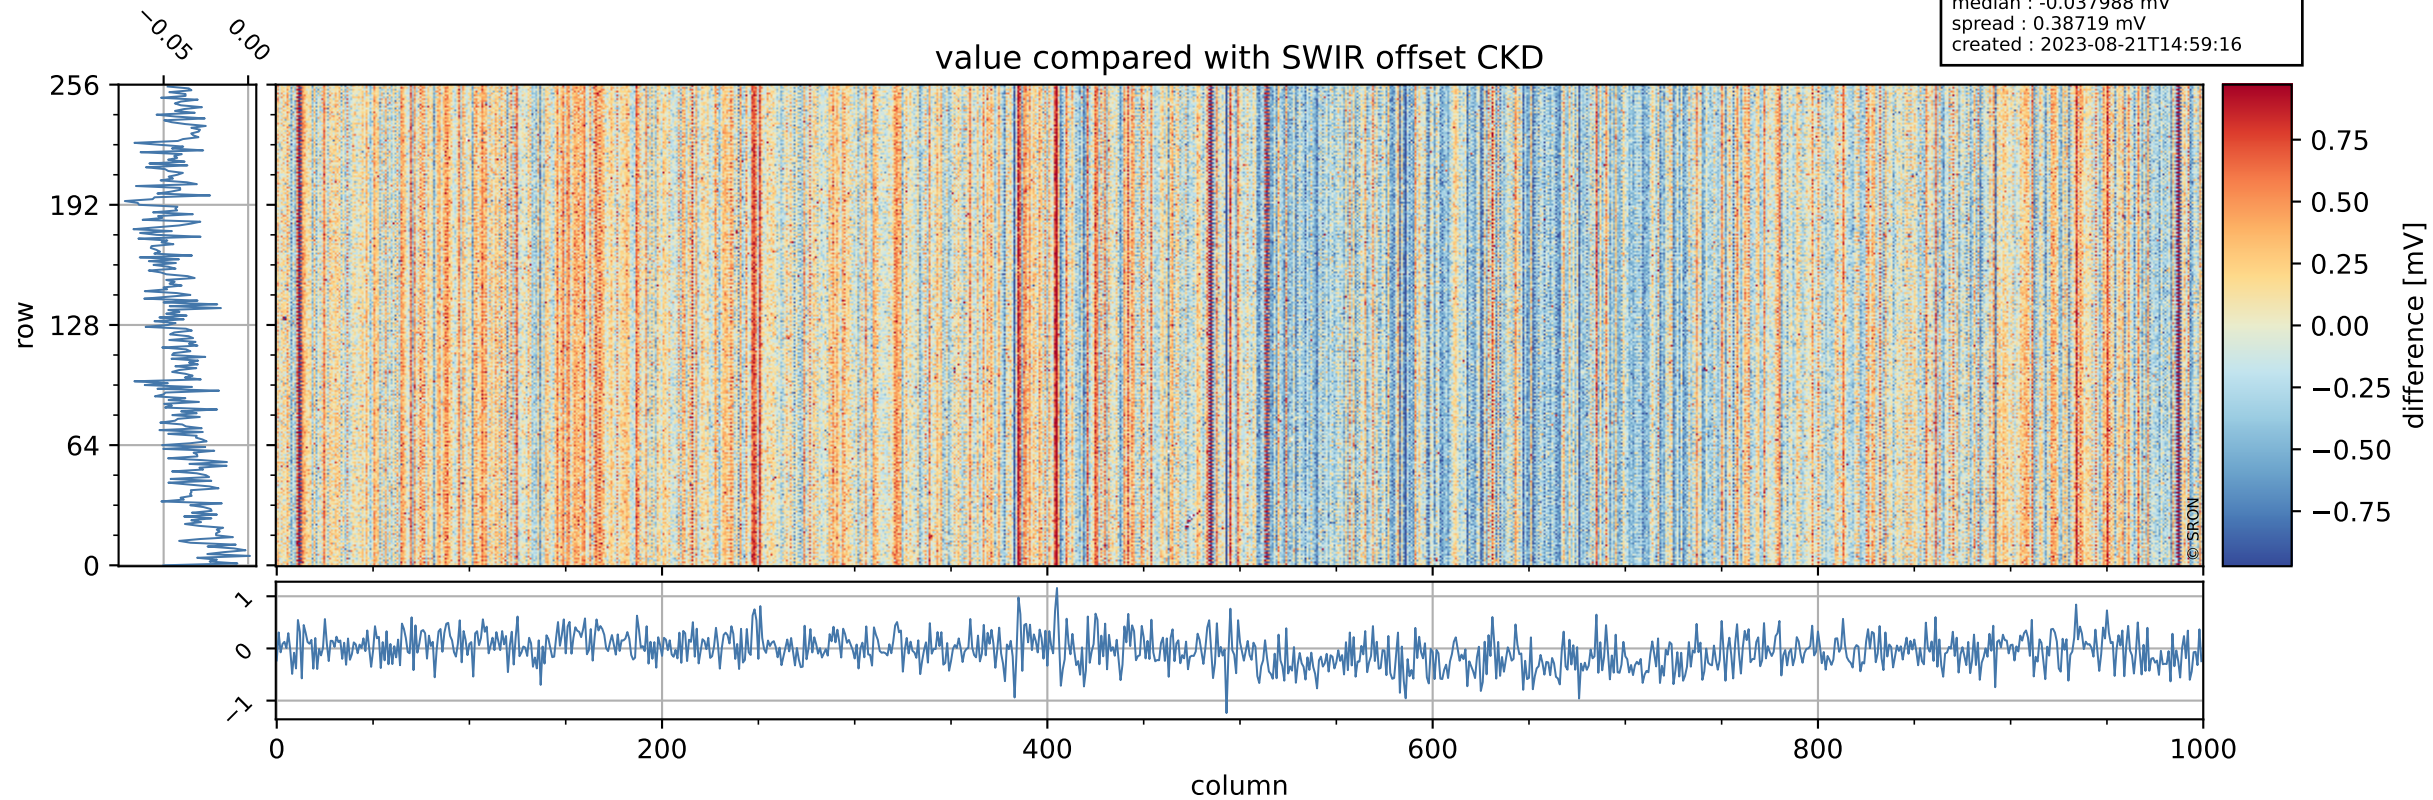

Tropomi SWIR offset (official)

orbits : 19 in [18862, 18907]
coverage : 2021-06-04 / 2021-06-07
median : 0.52597 V
spread : 0.035908 V
created : 2023-08-21T14:59:15

value detector map

Tropomi SWIR offset (official)

orbits : 19 in [18862, 18907]
coverage : 2021-06-04 / 2021-06-07
median : 34.125 μV
spread : 16.433 μV
created : 2023-08-21T14:59:15

Tropomi SWIR offset (official)

orbits : 19 in [18862, 18907]
coverage : 2021-06-04 / 2021-06-07
median : -0.037988 mV
spread : 0.38719 mV
created : 2023-08-21T14:59:16

value compared with SWIR offset CKD

Tropomi SWIR offset (official) ground-tracks of Sentinel-5P

orbits : 19 in [18862, 18907]
coverage : 2021-06-04 / 2021-06-07
created : 2023-08-21T14:59:16

Tropomi SWIR offset (official)

orbits : [2827, 18907]
coverage : 2018-04-30 / 2021-06-07
created : 2023-08-21T14:59:17

trend of detector median & temperatures