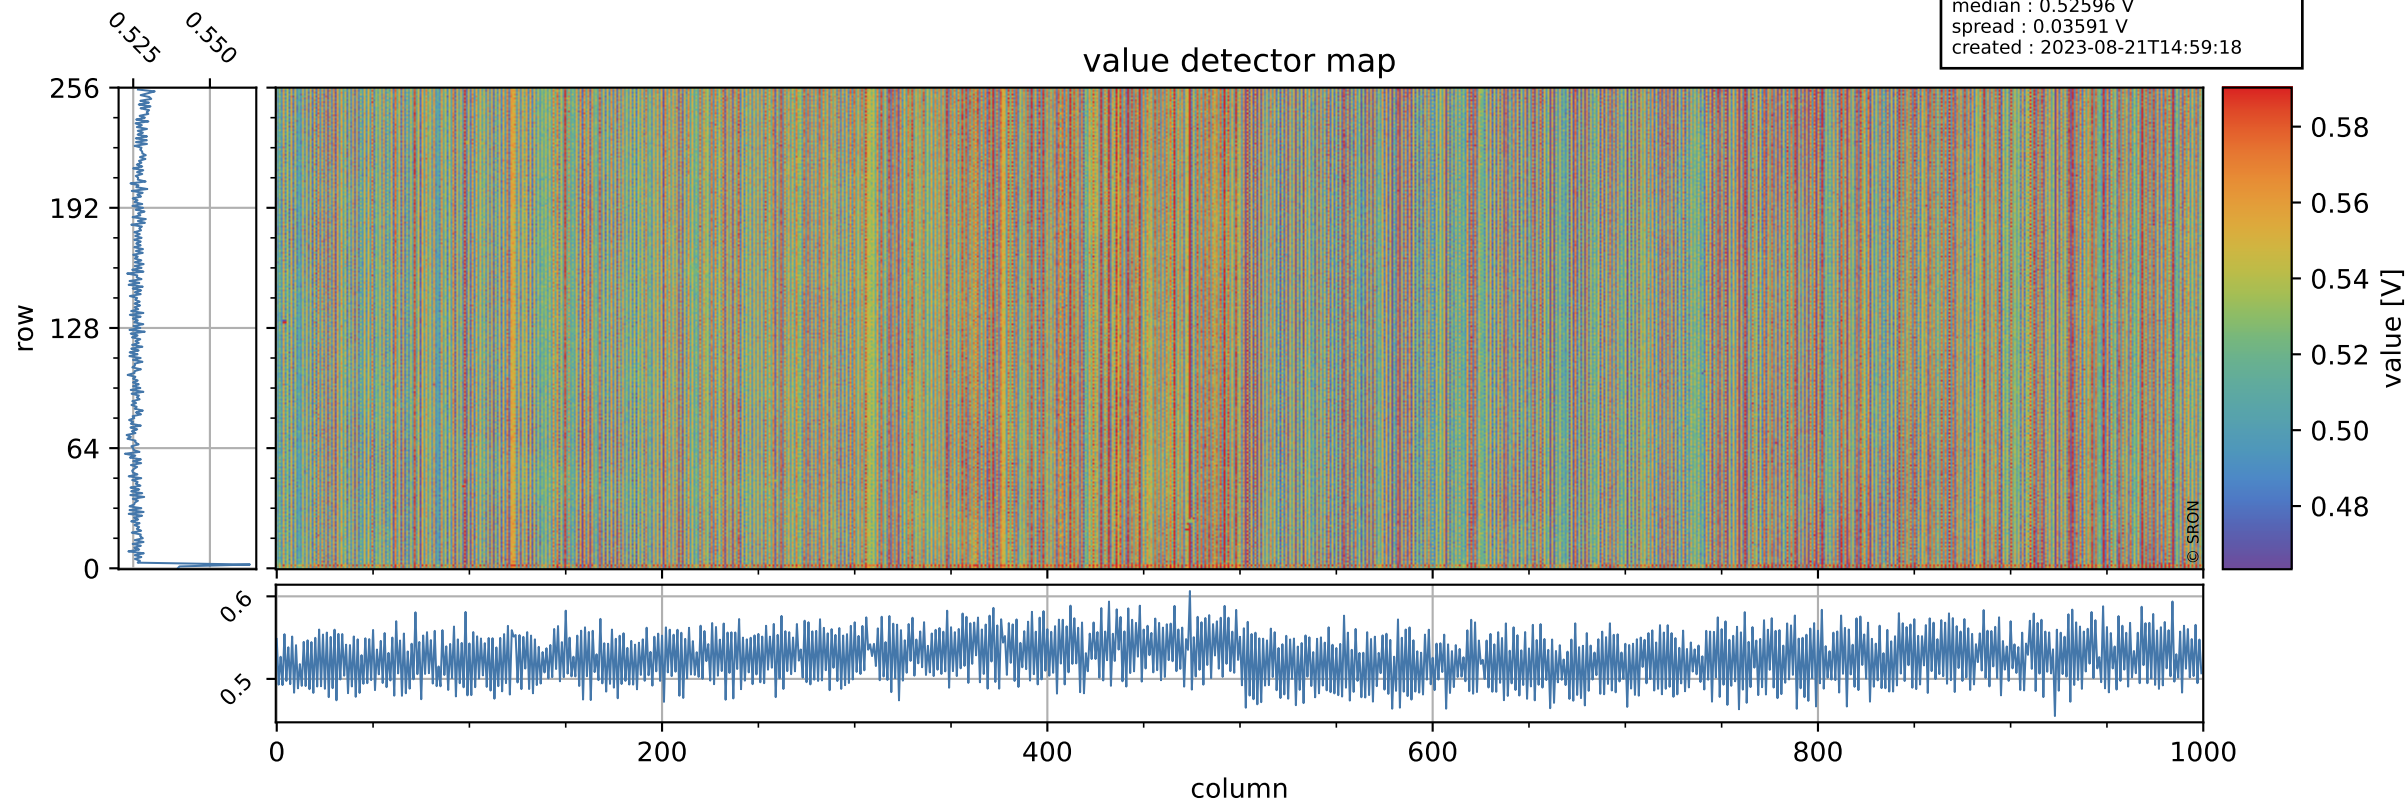

Tropomi SWIR offset (official)

orbits : 19 in [18877, 18922]
coverage : 2021-06-05 / 2021-06-08
median : 0.52596 V
spread : 0.03591 V
created : 2023-08-21T14:59:18

value detector map

Tropomi SWIR offset (official)

orbits : 19 in [18877, 18922]
coverage : 2021-06-05 / 2021-06-08
median : 35.007 μV
spread : 16.804 μV
created : 2023-08-21T14:59:19

Tropomi SWIR offset (official)

orbits : 19 in [18877, 18922]
coverage : 2021-06-05 / 2021-06-08
median : -0.048351 mV
spread : 0.38926 mV
created : 2023-08-21T14:59:19

value compared with SWIR offset CKD

Tropomi SWIR offset (official) ground-tracks of Sentinel-5P

orbits : 19 in [18877, 18922]
coverage : 2021-06-05 / 2021-06-08
created : 2023-08-21T14:59:20

Tropomi SWIR offset (official)

orbits : [2827, 18922]
coverage : 2018-04-30 / 2021-06-08
created : 2023-08-21T14:59:20

trend of detector median & temperatures