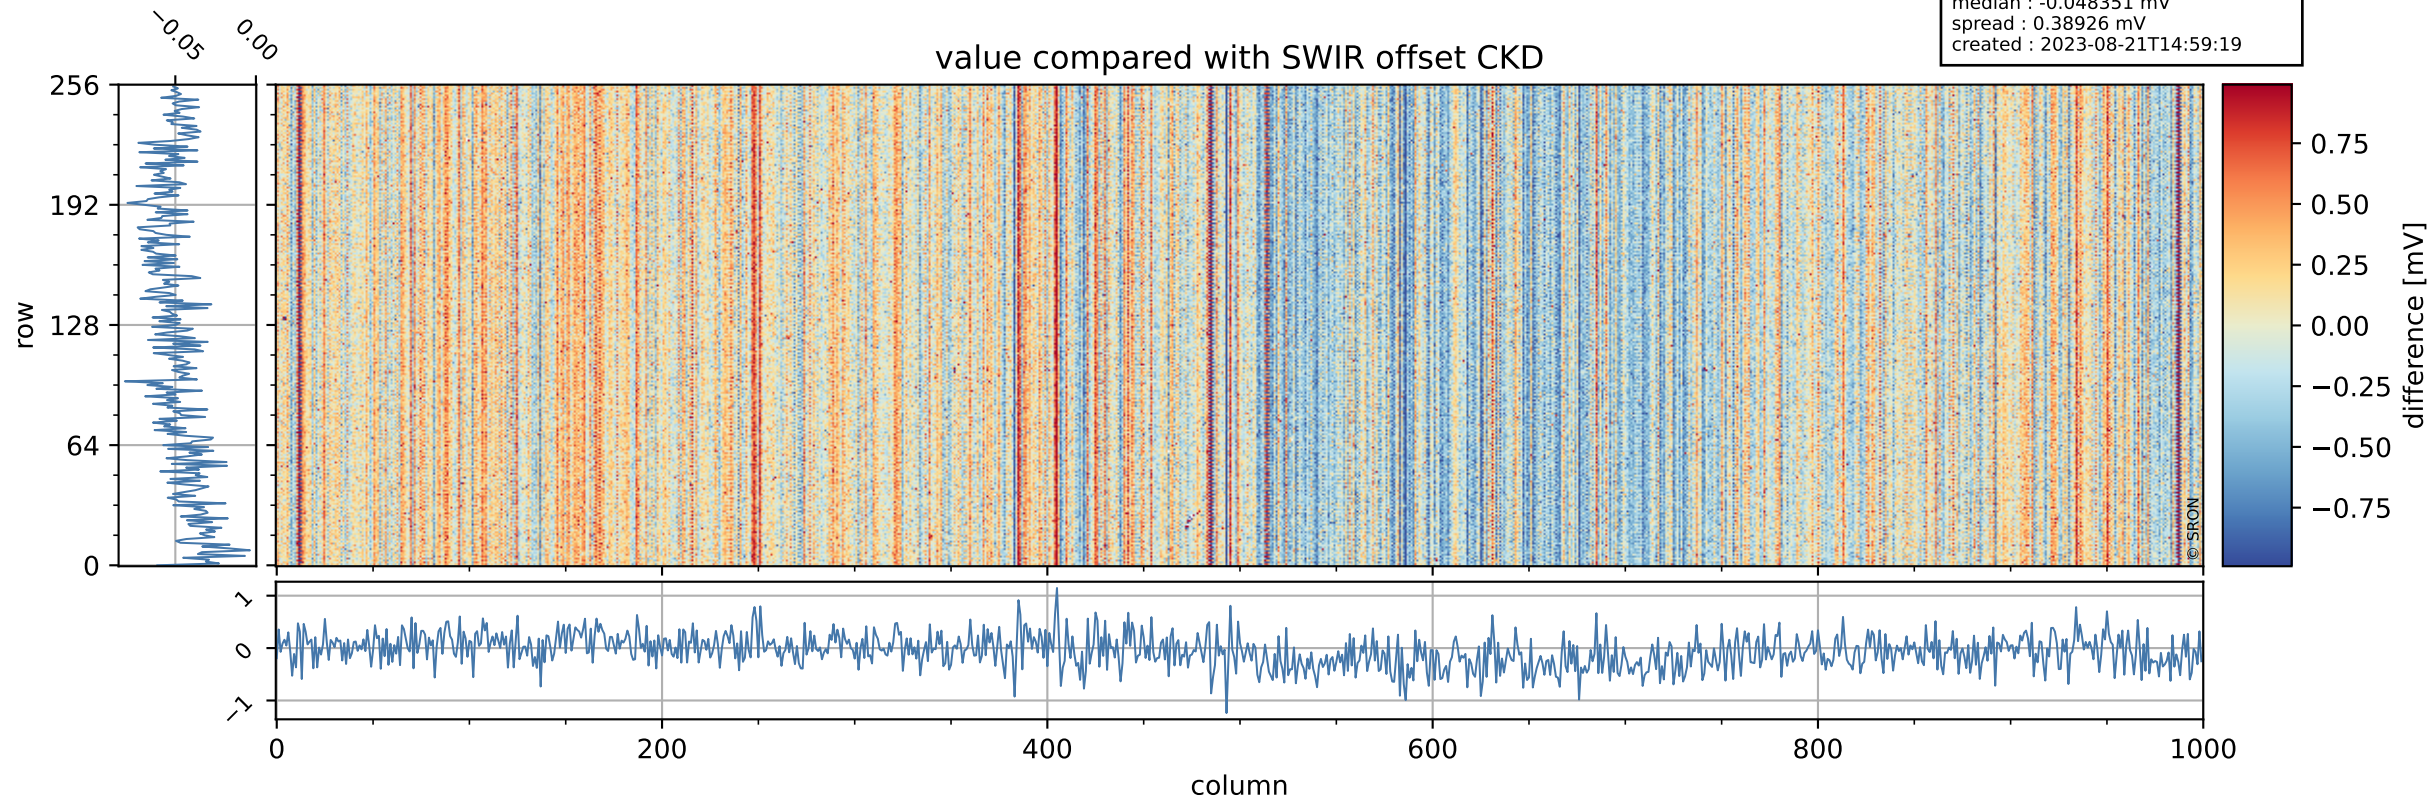

Tropomi SWIR offset (official)

orbits : 19 in [18877, 18922]
coverage : 2021-06-05 / 2021-06-08
median : 0.52596 V
spread : 0.03591 V
created : 2023-08-21T14:59:18

value detector map

Tropomi SWIR offset (official)

orbits : 19 in [18877, 18922]
coverage : 2021-06-05 / 2021-06-08
median : 35.007 μV
spread : 16.804 μV
created : 2023-08-21T14:59:19

Tropomi SWIR offset (official)

orbits : 19 in [18877, 18922]
coverage : 2021-06-05 / 2021-06-08
median : -0.048351 mV
spread : 0.38926 mV
created : 2023-08-21T14:59:19

value compared with SWIR offset CKD

Tropomi SWIR offset (official) ground-tracks of Sentinel-5P

orbits : 19 in [18877, 18922]
coverage : 2021-06-05 / 2021-06-08
created : 2023-08-21T14:59:20

Tropomi SWIR offset (official)

orbits : [2827, 18922]
coverage : 2018-04-30 / 2021-06-08
created : 2023-08-21T14:59:20

trend of detector median & temperatures