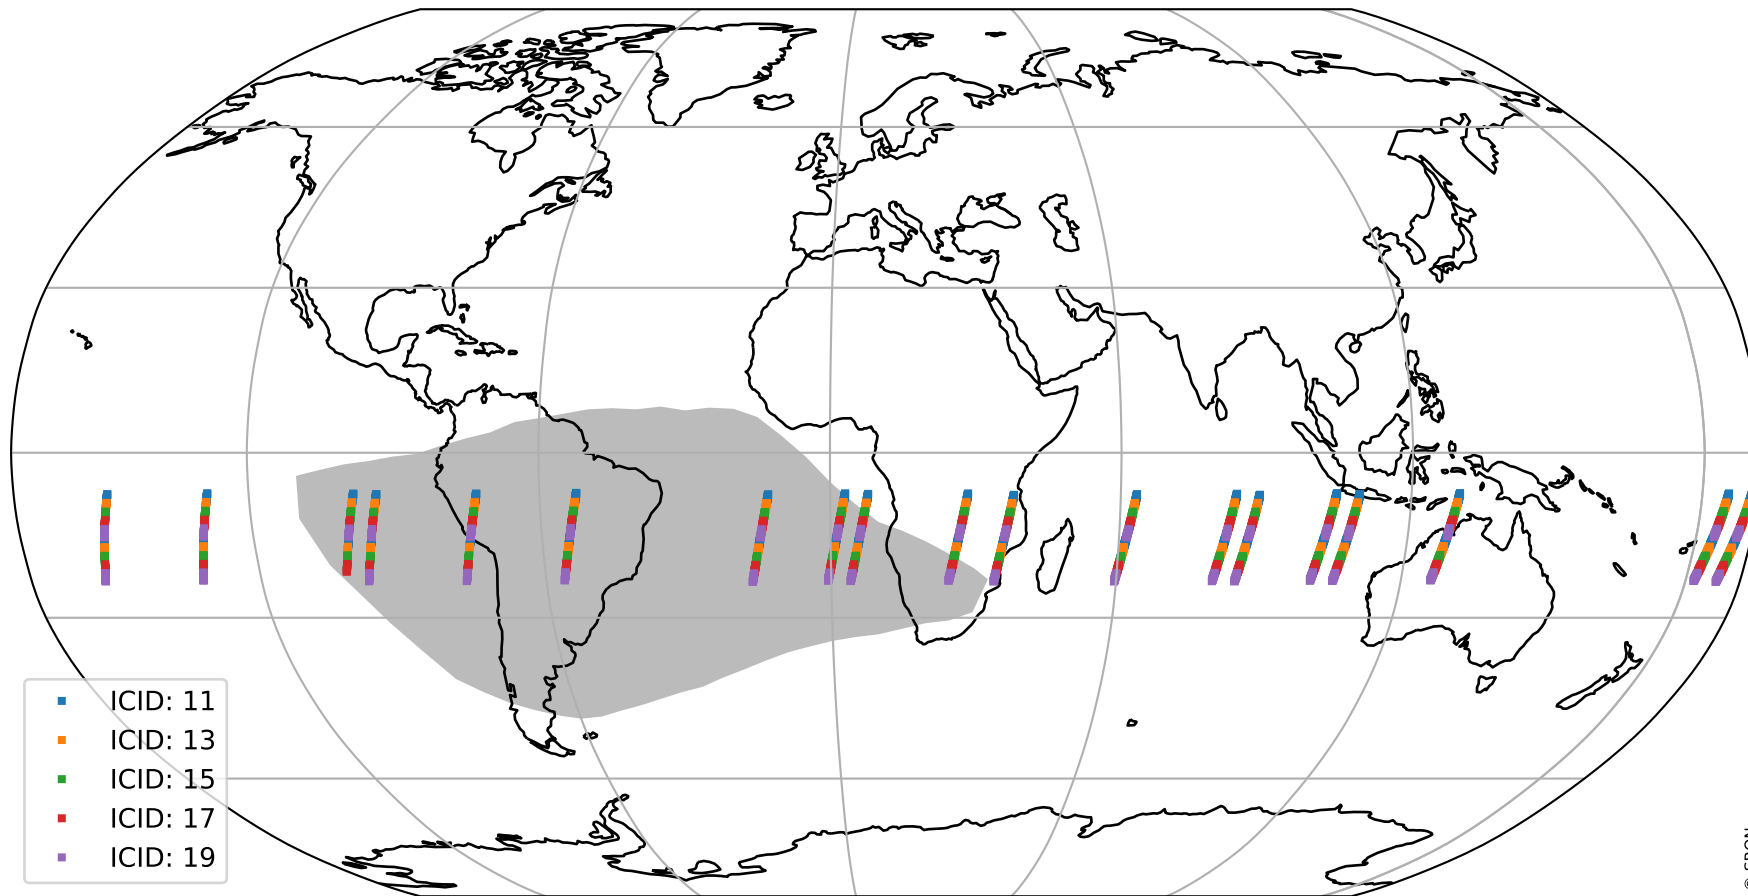

Tropomi SWIR offset (official)

orbits : 19 in [18877, 18922]
coverage : 2021-06-05 / 2021-06-08
median : 0.52596 V
spread : 0.03591 V
created : 2023-08-21T14:59:18

value detector map

Tropomi SWIR offset (official)

orbits : 19 in [18877, 18922]
coverage : 2021-06-05 / 2021-06-08
median : 35.007 μV
spread : 16.804 μV
created : 2023-08-21T14:59:19

Tropomi SWIR offset (official)

orbits : 19 in [18877, 18922]
coverage : 2021-06-05 / 2021-06-08
median : -0.048351 mV
spread : 0.38926 mV
created : 2023-08-21T14:59:19

value compared with SWIR offset CKD

Tropomi SWIR offset (official) ground-tracks of Sentinel-5P

orbits : 19 in [18877, 18922]
coverage : 2021-06-05 / 2021-06-08
created : 2023-08-21T14:59:20

Tropomi SWIR offset (official)

orbits : [2827, 18922]
coverage : 2018-04-30 / 2021-06-08
created : 2023-08-21T14:59:20

trend of detector median & temperatures