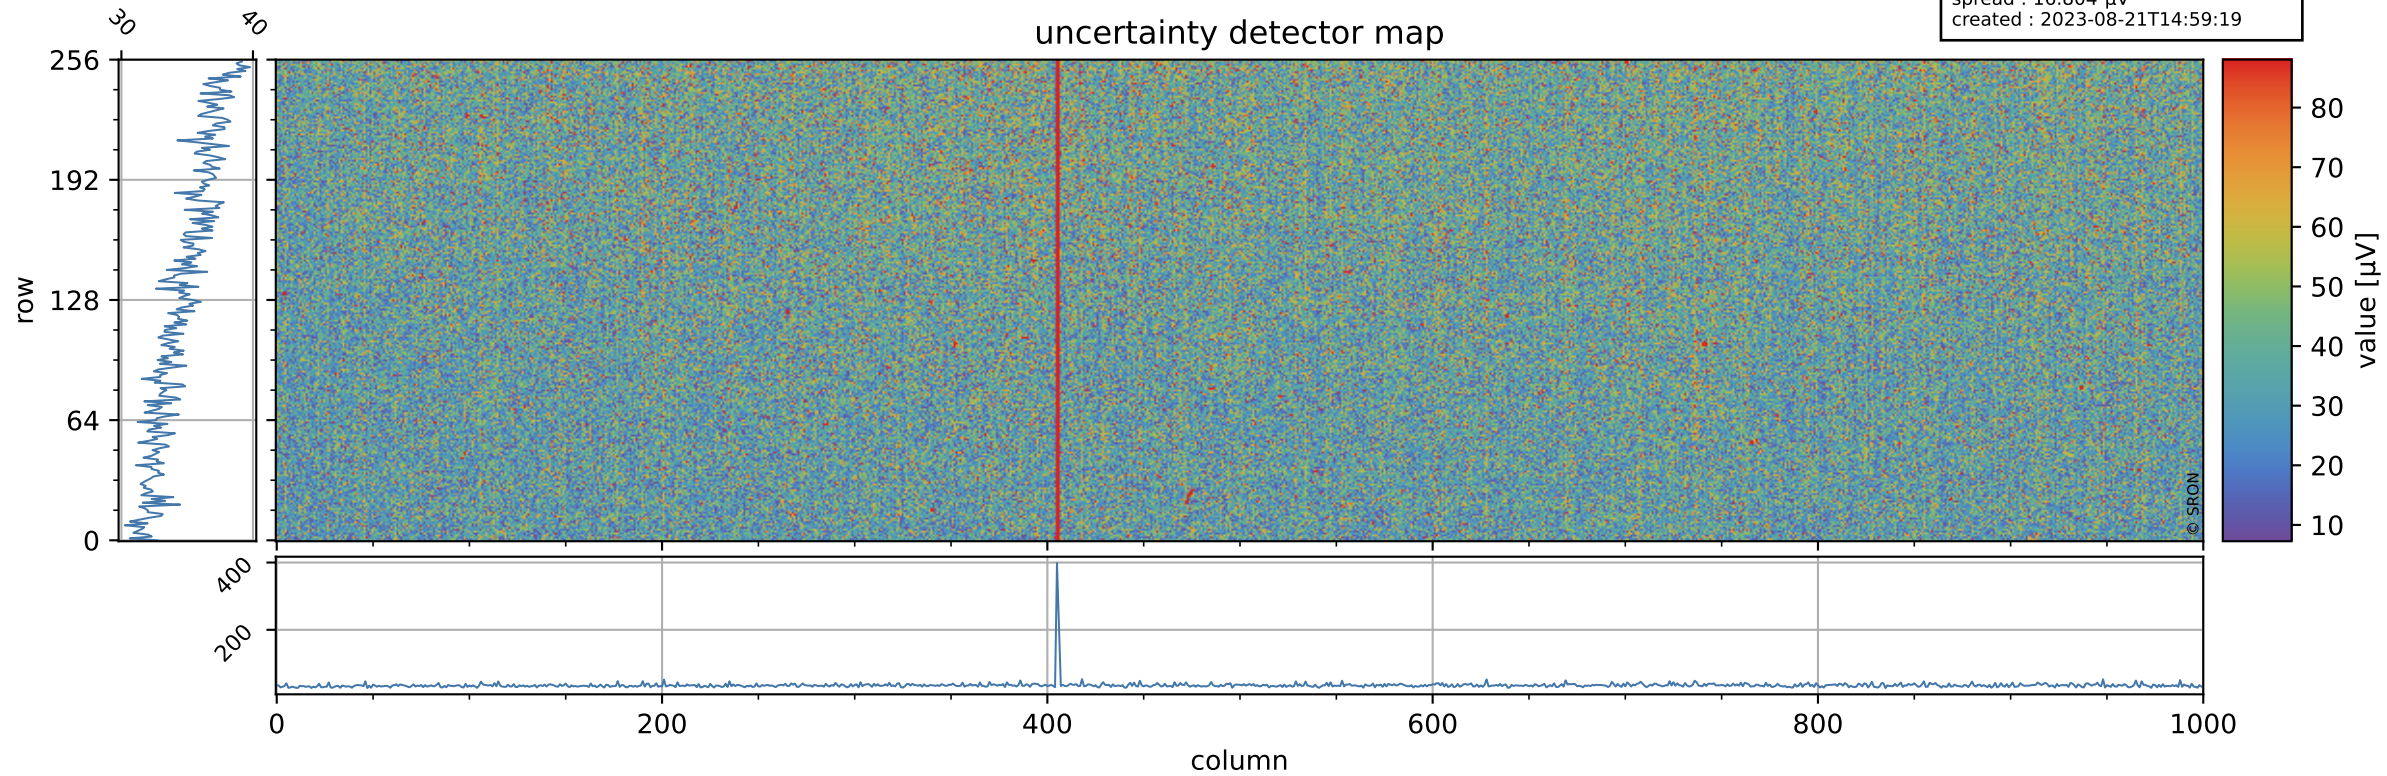

Tropomi SWIR offset (official)

orbits : 19 in [18877, 18922]
coverage : 2021-06-05 / 2021-06-08
median : 0.52596 V
spread : 0.03591 V
created : 2023-08-21T14:59:18

value detector map

Tropomi SWIR offset (official)

orbits : 19 in [18877, 18922]
coverage : 2021-06-05 / 2021-06-08
median : 35.007 μV
spread : 16.804 μV
created : 2023-08-21T14:59:19

Tropomi SWIR offset (official)

orbits : 19 in [18877, 18922]
coverage : 2021-06-05 / 2021-06-08
median : -0.048351 mV
spread : 0.38926 mV
created : 2023-08-21T14:59:19

value compared with SWIR offset CKD

Tropomi SWIR offset (official) ground-tracks of Sentinel-5P

orbits : 19 in [18877, 18922]
coverage : 2021-06-05 / 2021-06-08
created : 2023-08-21T14:59:20

Tropomi SWIR offset (official)

orbits : [2827, 18922]
coverage : 2018-04-30 / 2021-06-08
created : 2023-08-21T14:59:20

trend of detector median & temperatures