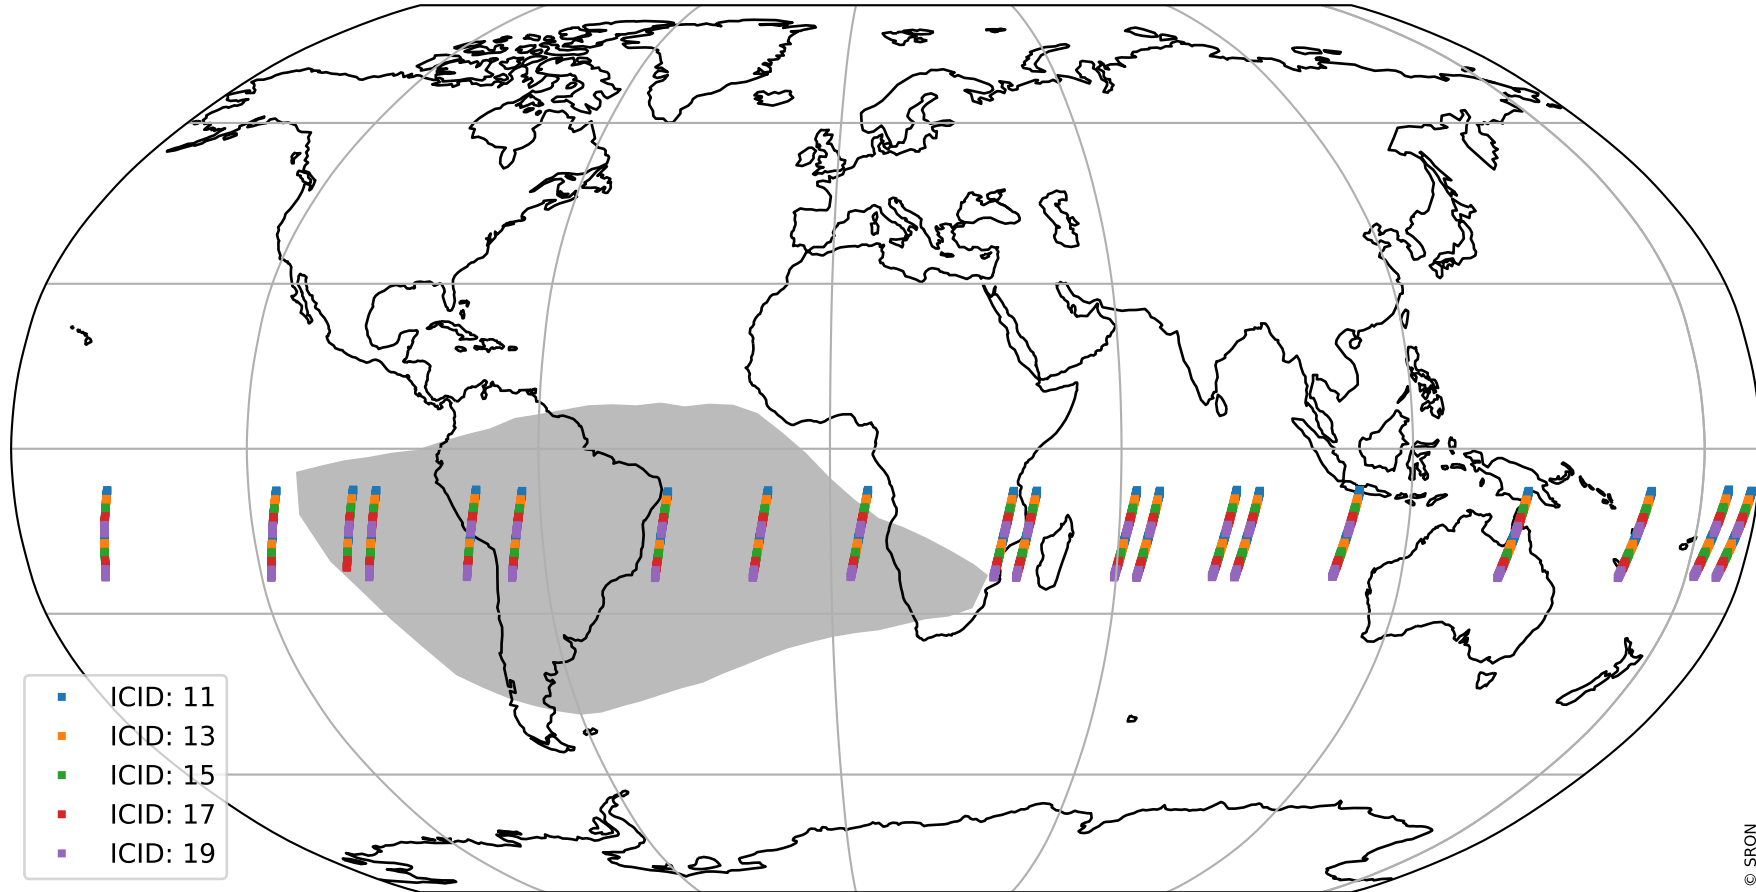

# Tropomi SWIR offset (official)

orbits : 20 in [18892, 18937]  
coverage : 2021-06-06 / 2021-06-09  
median : 33.38  $\mu\text{V}$   
spread : 16.192  $\mu\text{V}$   
created : 2023-08-21T14:59:22

# Tropomi SWIR offset (official)

orbits : 20 in [18892, 18937]  
coverage : 2021-06-06 / 2021-06-09  
median : -0.059687 mV  
spread : 0.38722 mV  
created : 2023-08-21T14:59:22

value compared with SWIR offset CKD

# Tropomi SWIR offset (official) ground-tracks of Sentinel-5P

orbits : 20 in [18892, 18937]  
coverage : 2021-06-06 / 2021-06-09  
created : 2023-08-21T14:59:23

# Tropomi SWIR offset (official)

orbits : [2827, 18937]  
coverage : 2018-04-30 / 2021-06-09  
created : 2023-08-21T14:59:23