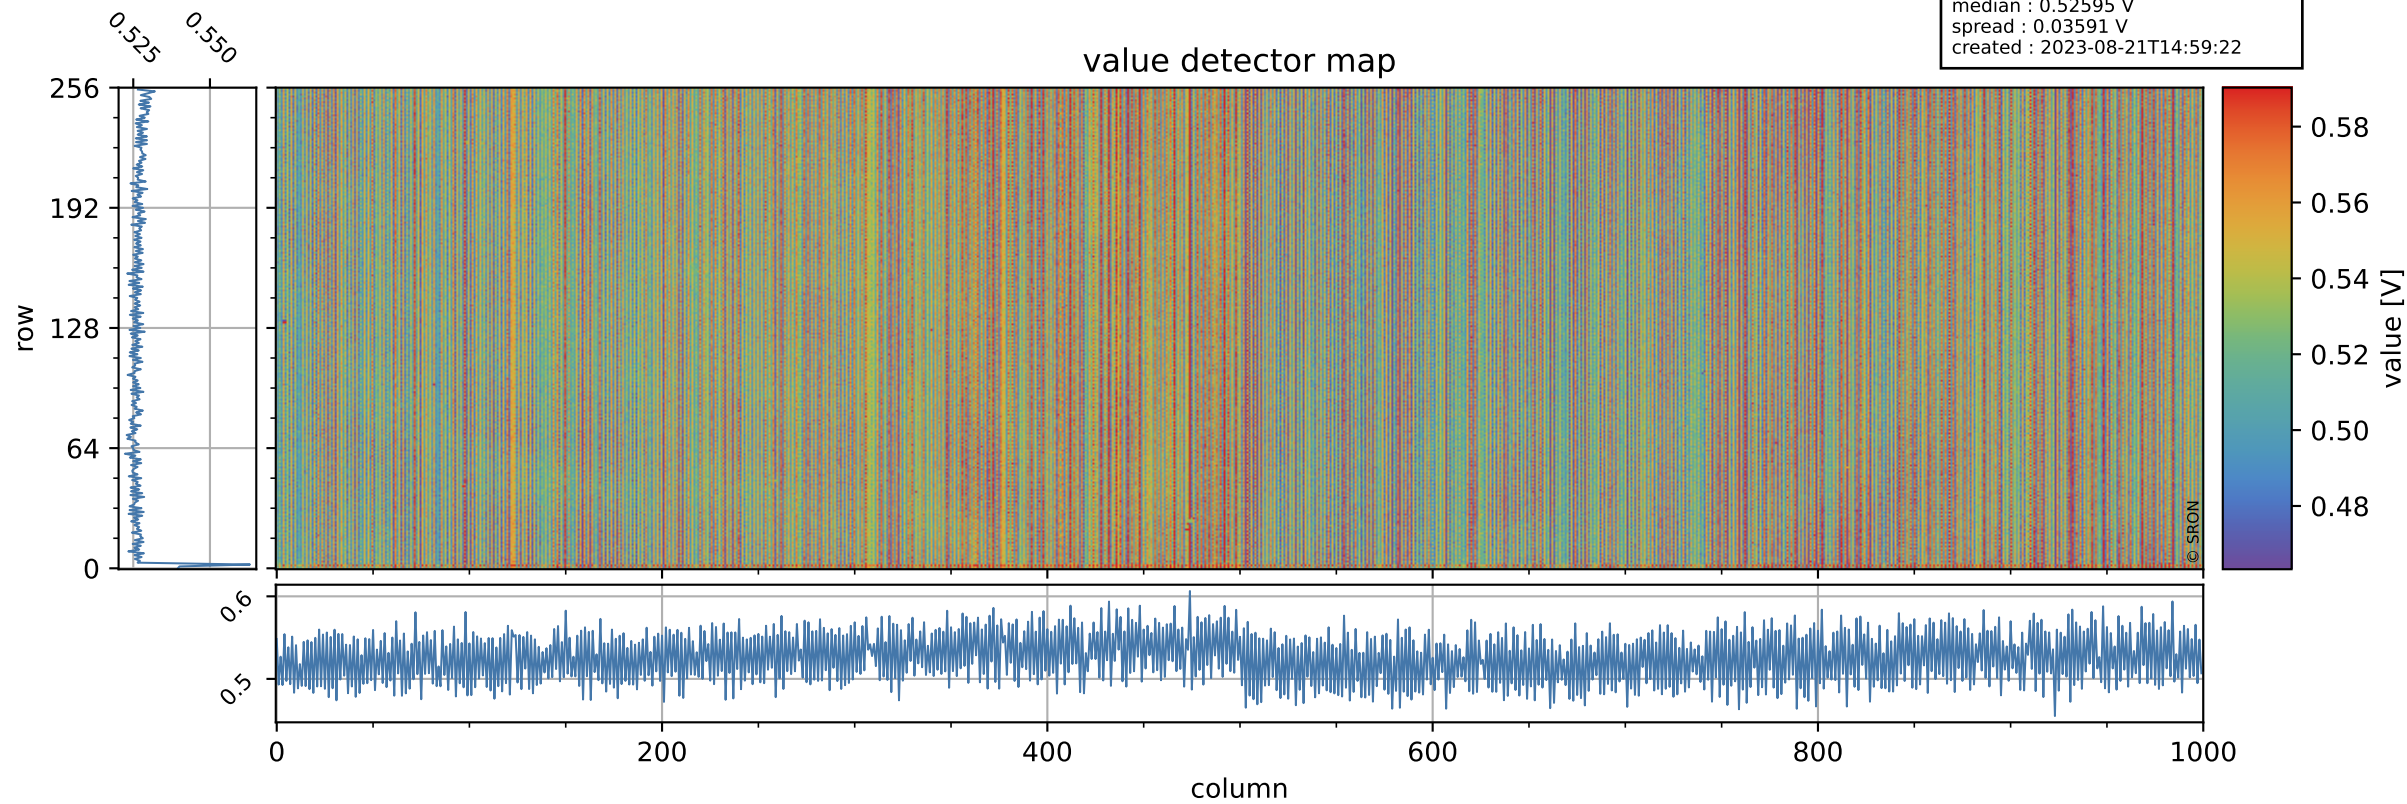

# Tropomi SWIR offset (official)

orbits : 20 in [18892, 18937]  
coverage : 2021-06-06 / 2021-06-09  
median : 0.52595 V  
spread : 0.03591 V  
created : 2023-08-21T14:59:22

## value detector map

# Tropomi SWIR offset (official)

orbits : 20 in [18892, 18937]  
coverage : 2021-06-06 / 2021-06-09  
median : 33.38  $\mu\text{V}$   
spread : 16.192  $\mu\text{V}$   
created : 2023-08-21T14:59:22

# Tropomi SWIR offset (official) ground-tracks of Sentinel-5P

orbits : 20 in [18892, 18937]  
coverage : 2021-06-06 / 2021-06-09  
created : 2023-08-21T14:59:23