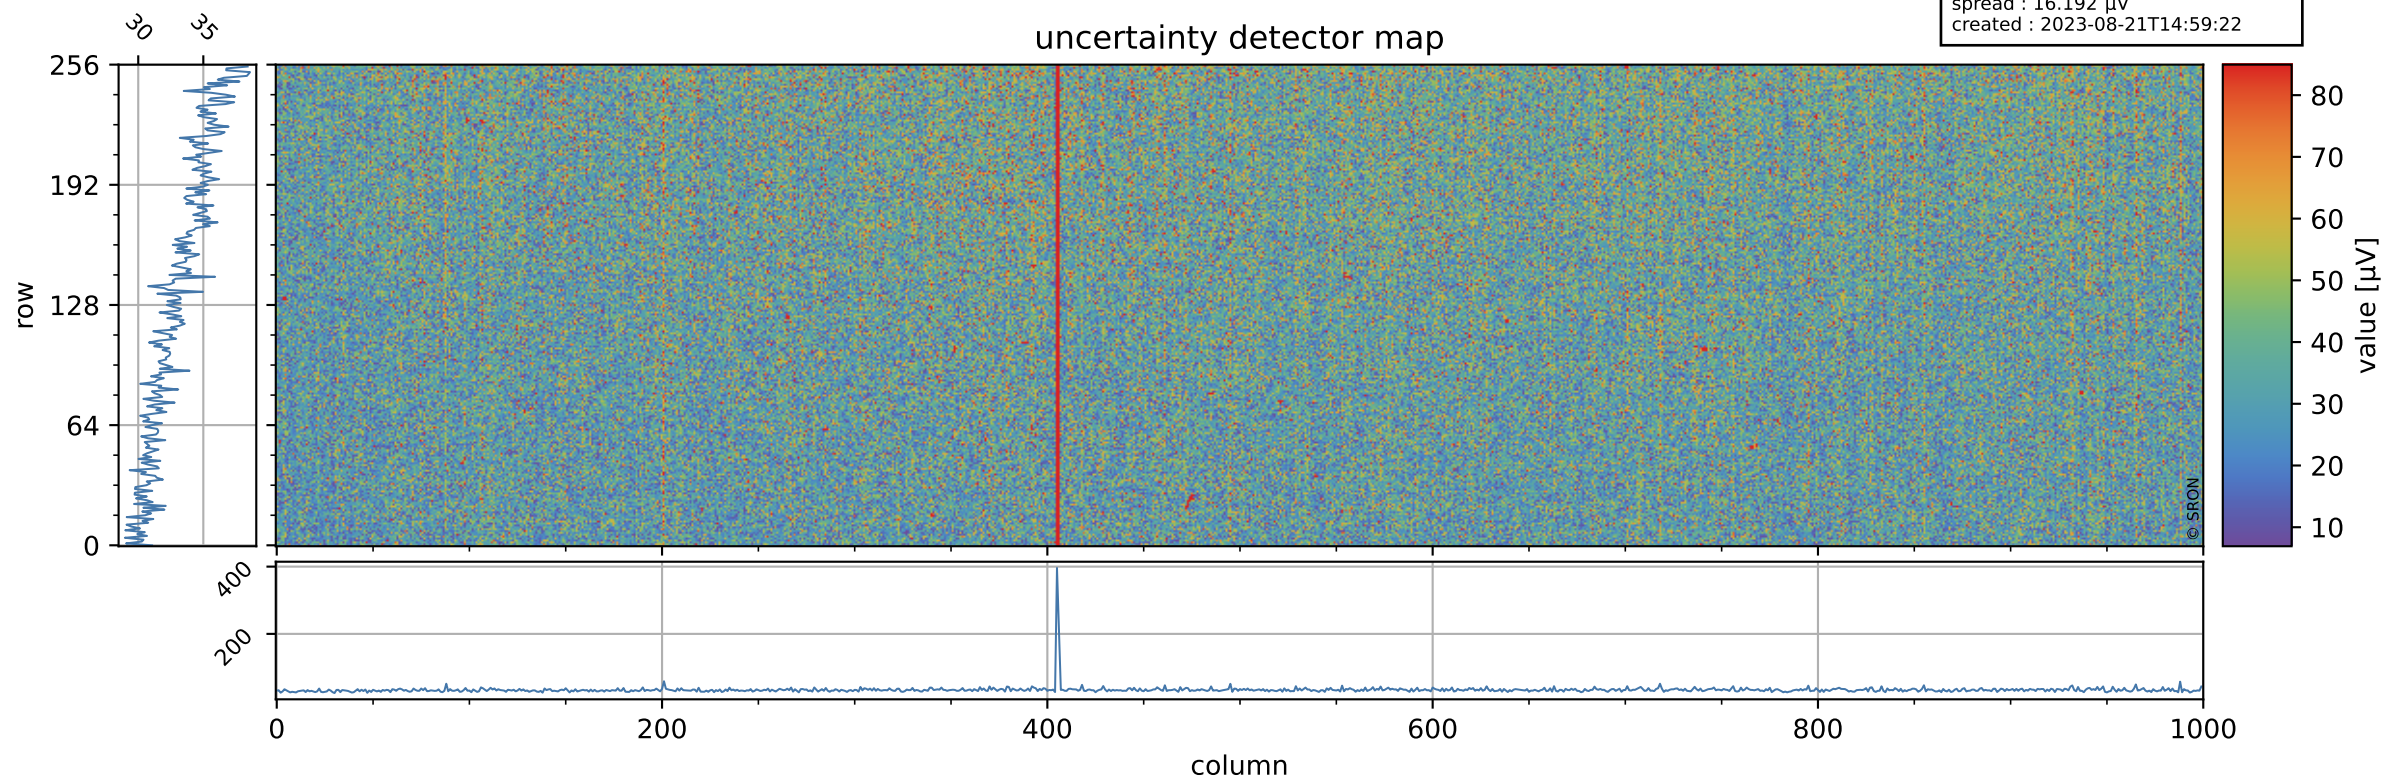

# Tropomi SWIR offset (official)

orbits : 20 in [18892, 18937]  
coverage : 2021-06-06 / 2021-06-09  
median : 0.52595 V  
spread : 0.03591 V  
created : 2023-08-21T14:59:22

## value detector map

# Tropomi SWIR offset (official)

orbits : 20 in [18892, 18937]  
coverage : 2021-06-06 / 2021-06-09  
median : 33.38  $\mu\text{V}$   
spread : 16.192  $\mu\text{V}$   
created : 2023-08-21T14:59:22

# Tropomi SWIR offset (official) ground-tracks of Sentinel-5P

orbits : 20 in [18892, 18937]  
coverage : 2021-06-06 / 2021-06-09  
created : 2023-08-21T14:59:23