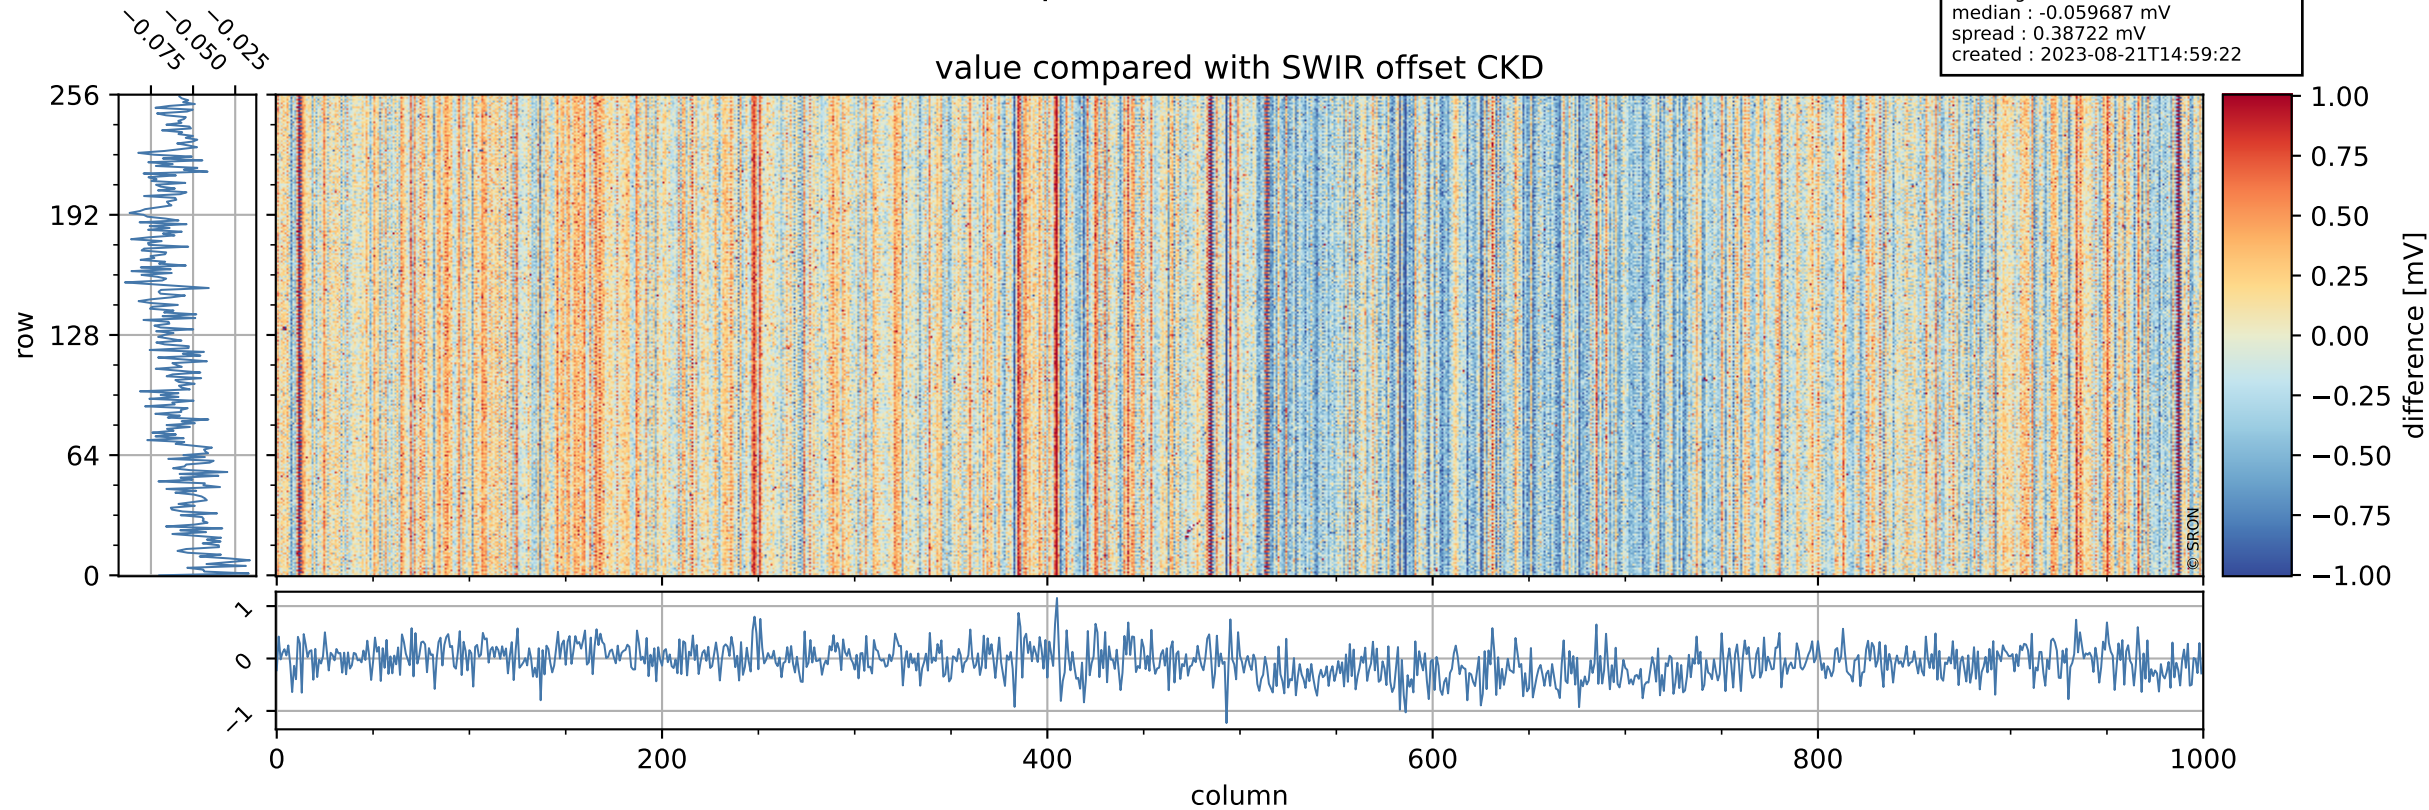

## value detector map

# Tropomi SWIR offset (official)

orbits : 20 in [18892, 18937]  
coverage : 2021-06-06 / 2021-06-09  
median : 33.38  $\mu\text{V}$   
spread : 16.192  $\mu\text{V}$   
created : 2023-08-21T14:59:22

# Tropomi SWIR offset (official)

orbits : 20 in [18892, 18937]  
coverage : 2021-06-06 / 2021-06-09  
median : -0.059687 mV  
spread : 0.38722 mV  
created : 2023-08-21T14:59:22

value compared with SWIR offset CKD

# Tropomi SWIR offset (official) ground-tracks of Sentinel-5P

orbits : 20 in [18892, 18937]  
coverage : 2021-06-06 / 2021-06-09  
created : 2023-08-21T14:59:23