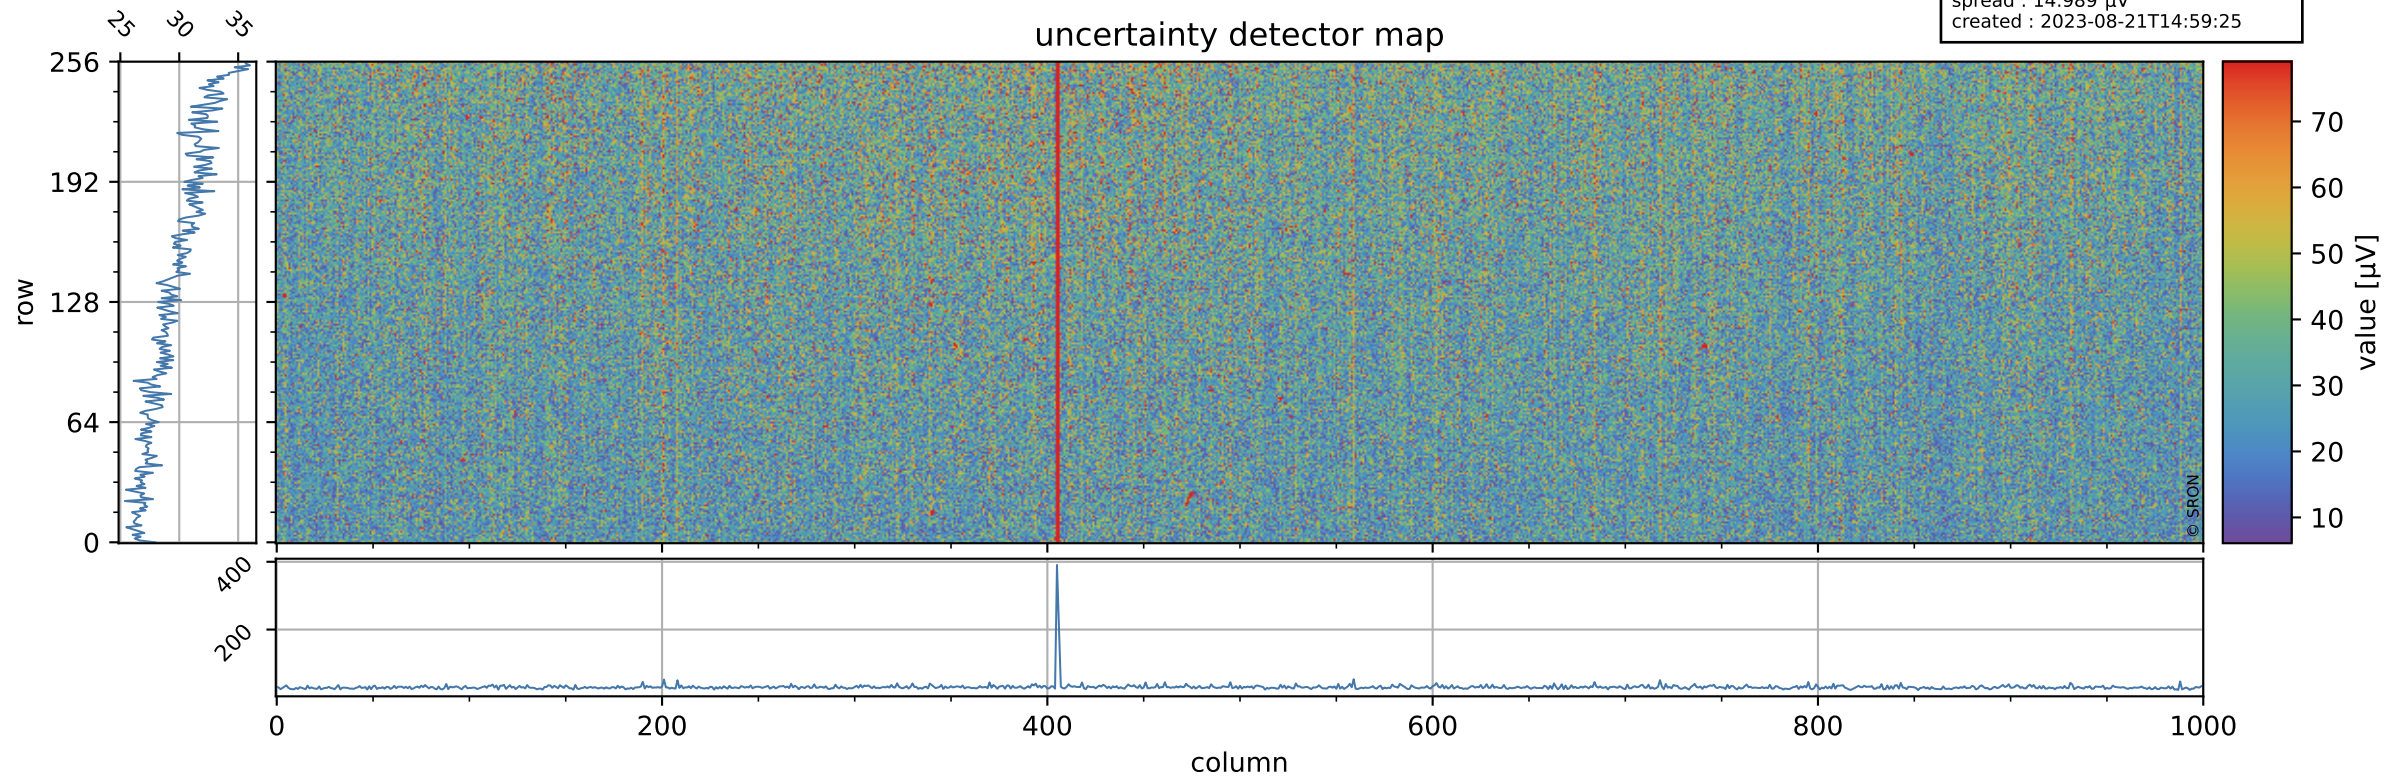

Tropomi SWIR offset (official)

orbits : 19 in [18907, 18952]
coverage : 2021-06-07 / 2021-06-10
median : 0.52595 V
spread : 0.035911 V
created : 2023-08-21T14:59:25

value detector map

Tropomi SWIR offset (official)

orbits : 19 in [18907, 18952]
coverage : 2021-06-07 / 2021-06-10
median : 29.878 μV
spread : 14.989 μV
created : 2023-08-21T14:59:25

Tropomi SWIR offset (official)

orbits : 19 in [18907, 18952]
coverage : 2021-06-07 / 2021-06-10
median : -0.059579 mV
spread : 0.38652 mV
created : 2023-08-21T14:59:25

value compared with SWIR offset CKD

Tropomi SWIR offset (official) ground-tracks of Sentinel-5P

orbits : 19 in [18907, 18952]
coverage : 2021-06-07 / 2021-06-10
created : 2023-08-21T14:59:26

Tropomi SWIR offset (official)

orbits : [2827, 18952]
coverage : 2018-04-30 / 2021-06-10
created : 2023-08-21T14:59:27

trend of detector median & temperatures