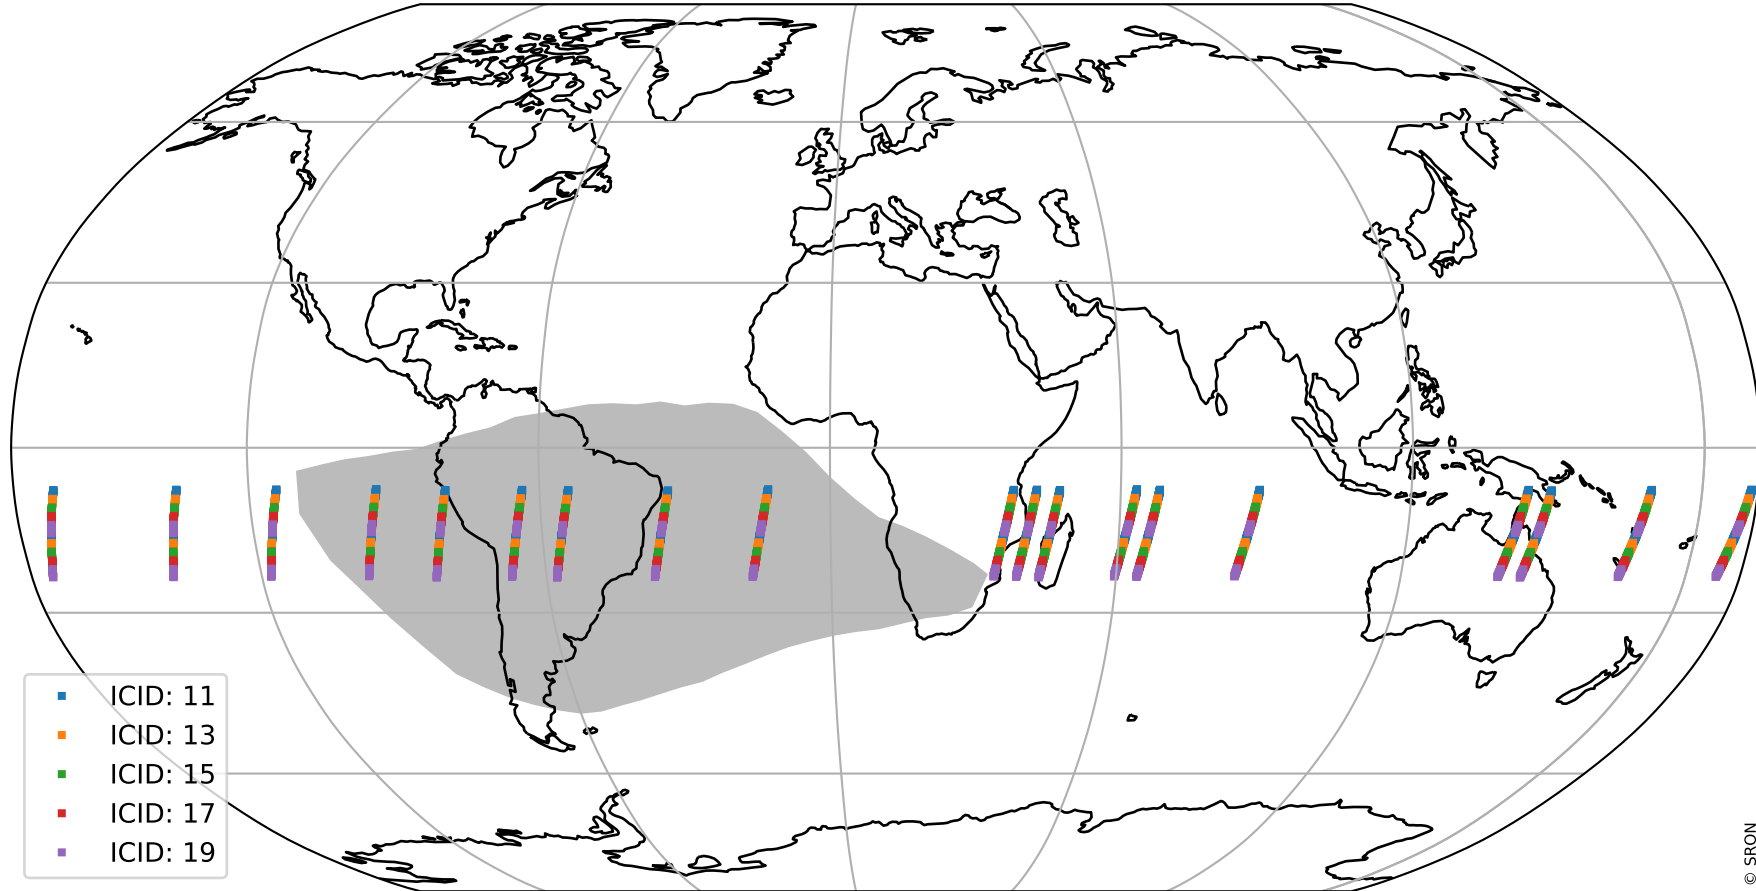

Tropomi SWIR offset (official)

orbits : 19 in [18907, 18952]
coverage : 2021-06-07 / 2021-06-10
median : 0.52595 V
spread : 0.035911 V
created : 2023-08-21T14:59:25

value detector map

Tropomi SWIR offset (official)

orbits : 19 in [18907, 18952]
coverage : 2021-06-07 / 2021-06-10
median : 29.878 μV
spread : 14.989 μV
created : 2023-08-21T14:59:25

Tropomi SWIR offset (official)

orbits : 19 in [18907, 18952]
coverage : 2021-06-07 / 2021-06-10
median : -0.059579 mV
spread : 0.38652 mV
created : 2023-08-21T14:59:25

value compared with SWIR offset CKD

Tropomi SWIR offset (official) ground-tracks of Sentinel-5P

orbits : 19 in [18907, 18952]
coverage : 2021-06-07 / 2021-06-10
created : 2023-08-21T14:59:26

Tropomi SWIR offset (official)

orbits : [2827, 18952]
coverage : 2018-04-30 / 2021-06-10
created : 2023-08-21T14:59:27

trend of detector median & temperatures