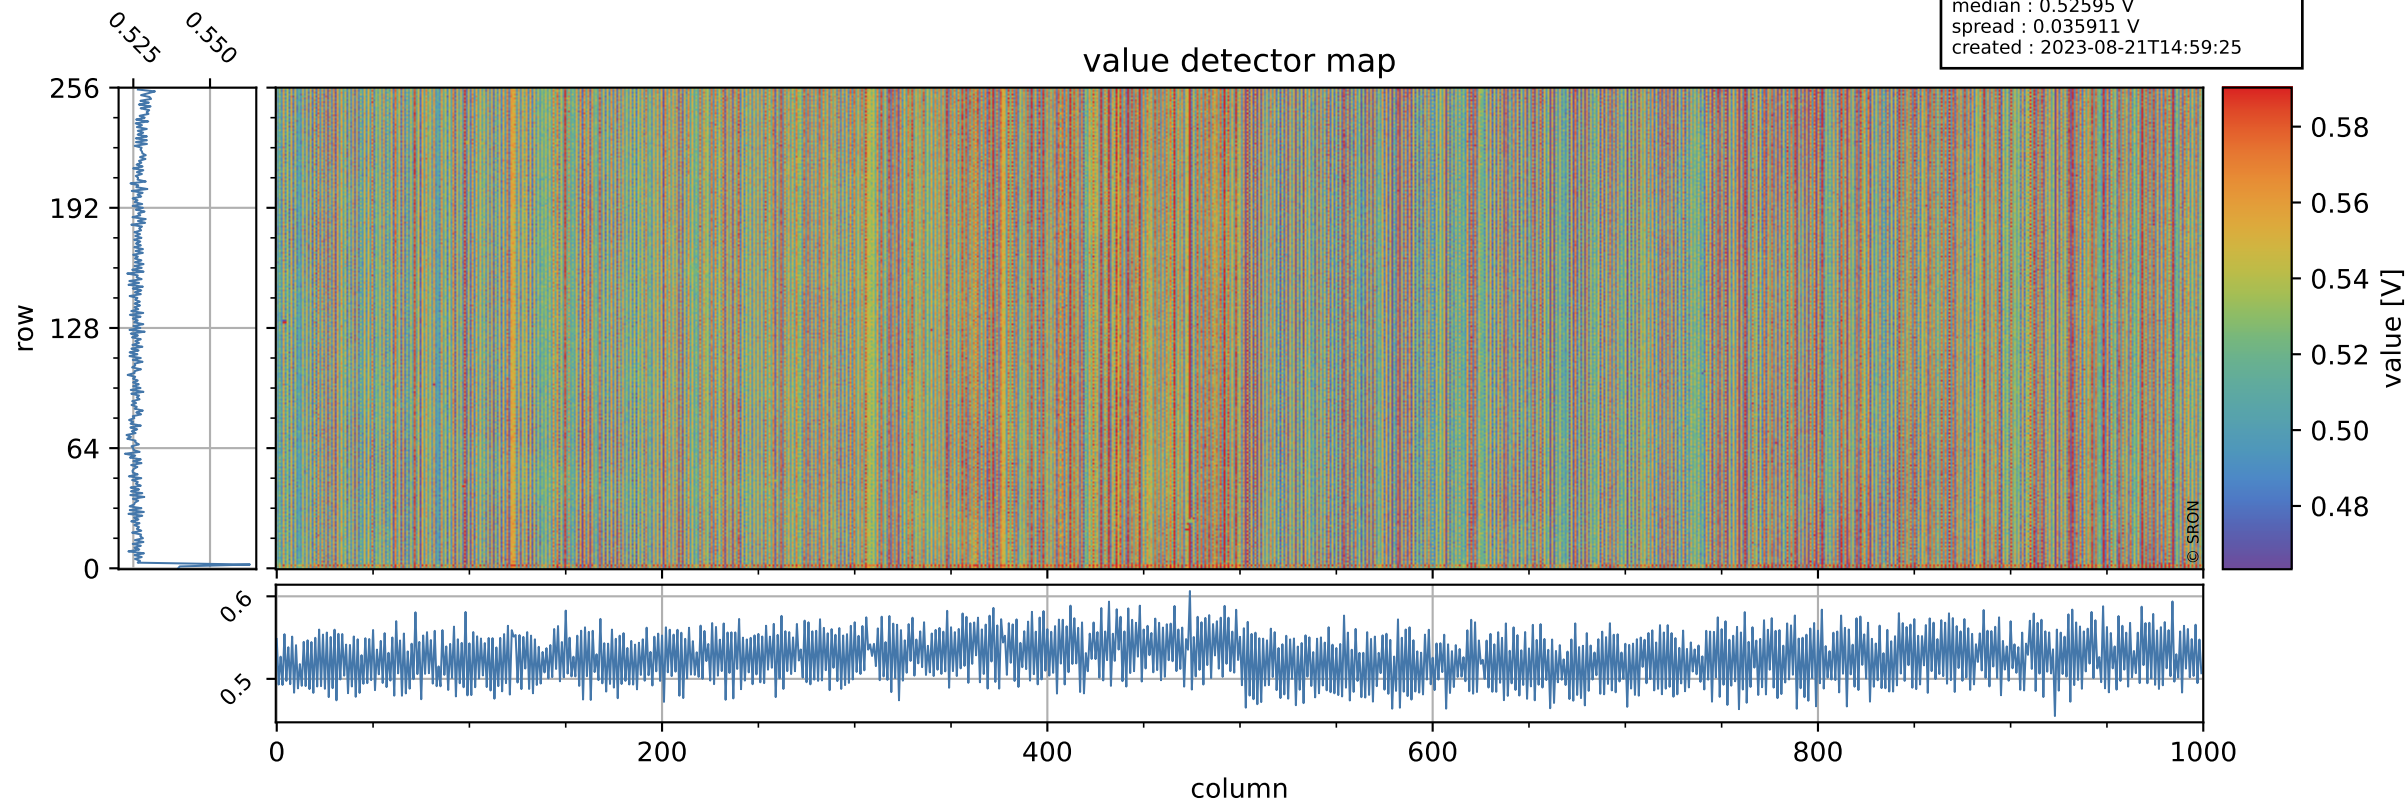

Tropomi SWIR offset (official)

orbits : 19 in [18907, 18952]
coverage : 2021-06-07 / 2021-06-10
median : 0.52595 V
spread : 0.035911 V
created : 2023-08-21T14:59:25

value detector map

Tropomi SWIR offset (official)

orbits : 19 in [18907, 18952]
coverage : 2021-06-07 / 2021-06-10
median : 29.878 μV
spread : 14.989 μV
created : 2023-08-21T14:59:25

Tropomi SWIR offset (official)

orbits : 19 in [18907, 18952]
coverage : 2021-06-07 / 2021-06-10
median : -0.059579 mV
spread : 0.38652 mV
created : 2023-08-21T14:59:25

value compared with SWIR offset CKD

Tropomi SWIR offset (official) ground-tracks of Sentinel-5P

orbits : 19 in [18907, 18952]
coverage : 2021-06-07 / 2021-06-10
created : 2023-08-21T14:59:26

Tropomi SWIR offset (official)

orbits : [2827, 18952]
coverage : 2018-04-30 / 2021-06-10
created : 2023-08-21T14:59:27

trend of detector median & temperatures