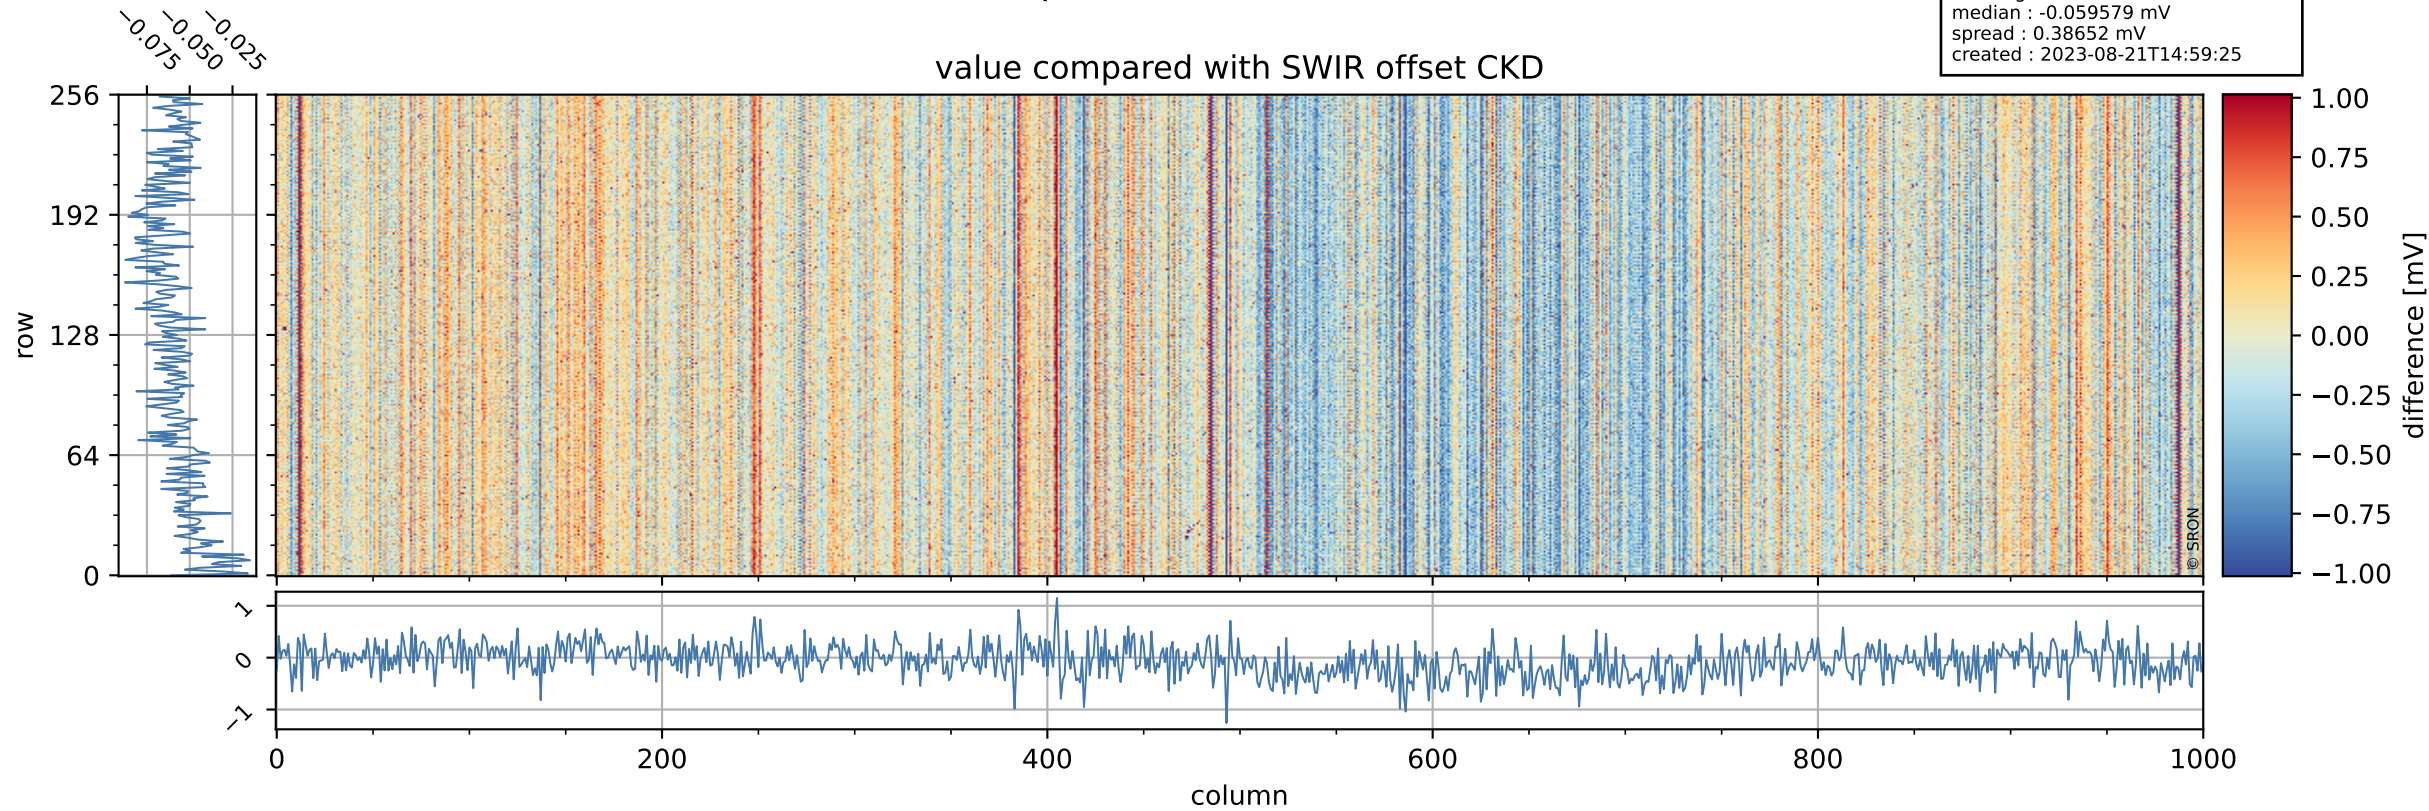

Tropomi SWIR offset (official)

orbits : 19 in [18907, 18952]
coverage : 2021-06-07 / 2021-06-10
median : 0.52595 V
spread : 0.035911 V
created : 2023-08-21T14:59:25

value detector map

Tropomi SWIR offset (official)

orbits : 19 in [18907, 18952]
coverage : 2021-06-07 / 2021-06-10
median : 29.878 μV
spread : 14.989 μV
created : 2023-08-21T14:59:25

Tropomi SWIR offset (official)

orbits : 19 in [18907, 18952]
coverage : 2021-06-07 / 2021-06-10
median : -0.059579 mV
spread : 0.38652 mV
created : 2023-08-21T14:59:25

value compared with SWIR offset CKD

Tropomi SWIR offset (official) ground-tracks of Sentinel-5P

orbits : 19 in [18907, 18952]
coverage : 2021-06-07 / 2021-06-10
created : 2023-08-21T14:59:26

Tropomi SWIR offset (official)

orbits : [2827, 18952]
coverage : 2018-04-30 / 2021-06-10
created : 2023-08-21T14:59:27

trend of detector median & temperatures