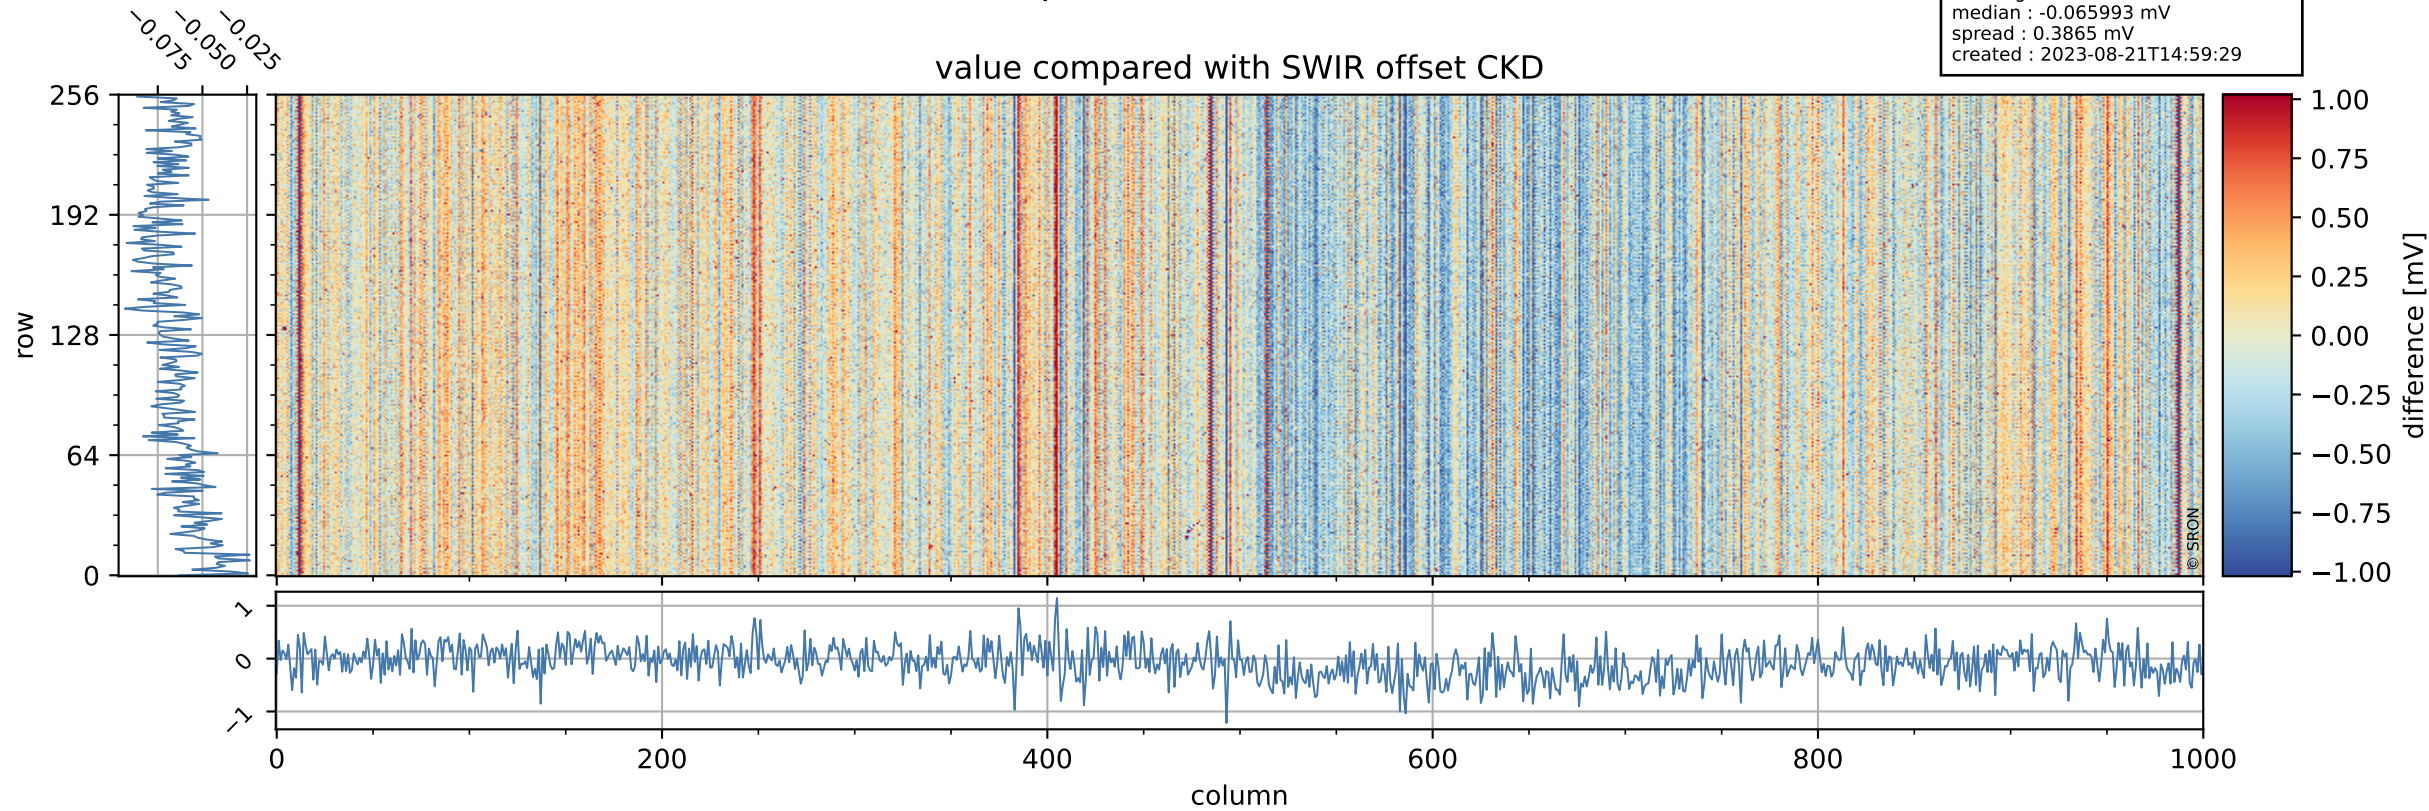

Tropomi SWIR offset (official)

orbits : 20 in [18922, 18967]
coverage : 2021-06-08 / 2021-06-11
median : 0.52594 V
spread : 0.035912 V
created : 2023-08-21T14:59:28

value detector map

Tropomi SWIR offset (official)

orbits : 20 in [18922, 18967]
coverage : 2021-06-08 / 2021-06-11
median : 29.782 μV
spread : 14.822 μV
created : 2023-08-21T14:59:28

Tropomi SWIR offset (official)

orbits : 20 in [18922, 18967]
coverage : 2021-06-08 / 2021-06-11
median : -0.065993 mV
spread : 0.3865 mV
created : 2023-08-21T14:59:29

value compared with SWIR offset CKD

Tropomi SWIR offset (official) ground-tracks of Sentinel-5P

orbits : 20 in [18922, 18967]
coverage : 2021-06-08 / 2021-06-11
created : 2023-08-21T14:59:29

Tropomi SWIR offset (official)

orbits : [2827, 18967]
coverage : 2018-04-30 / 2021-06-11
created : 2023-08-21T14:59:30

trend of detector median & temperatures