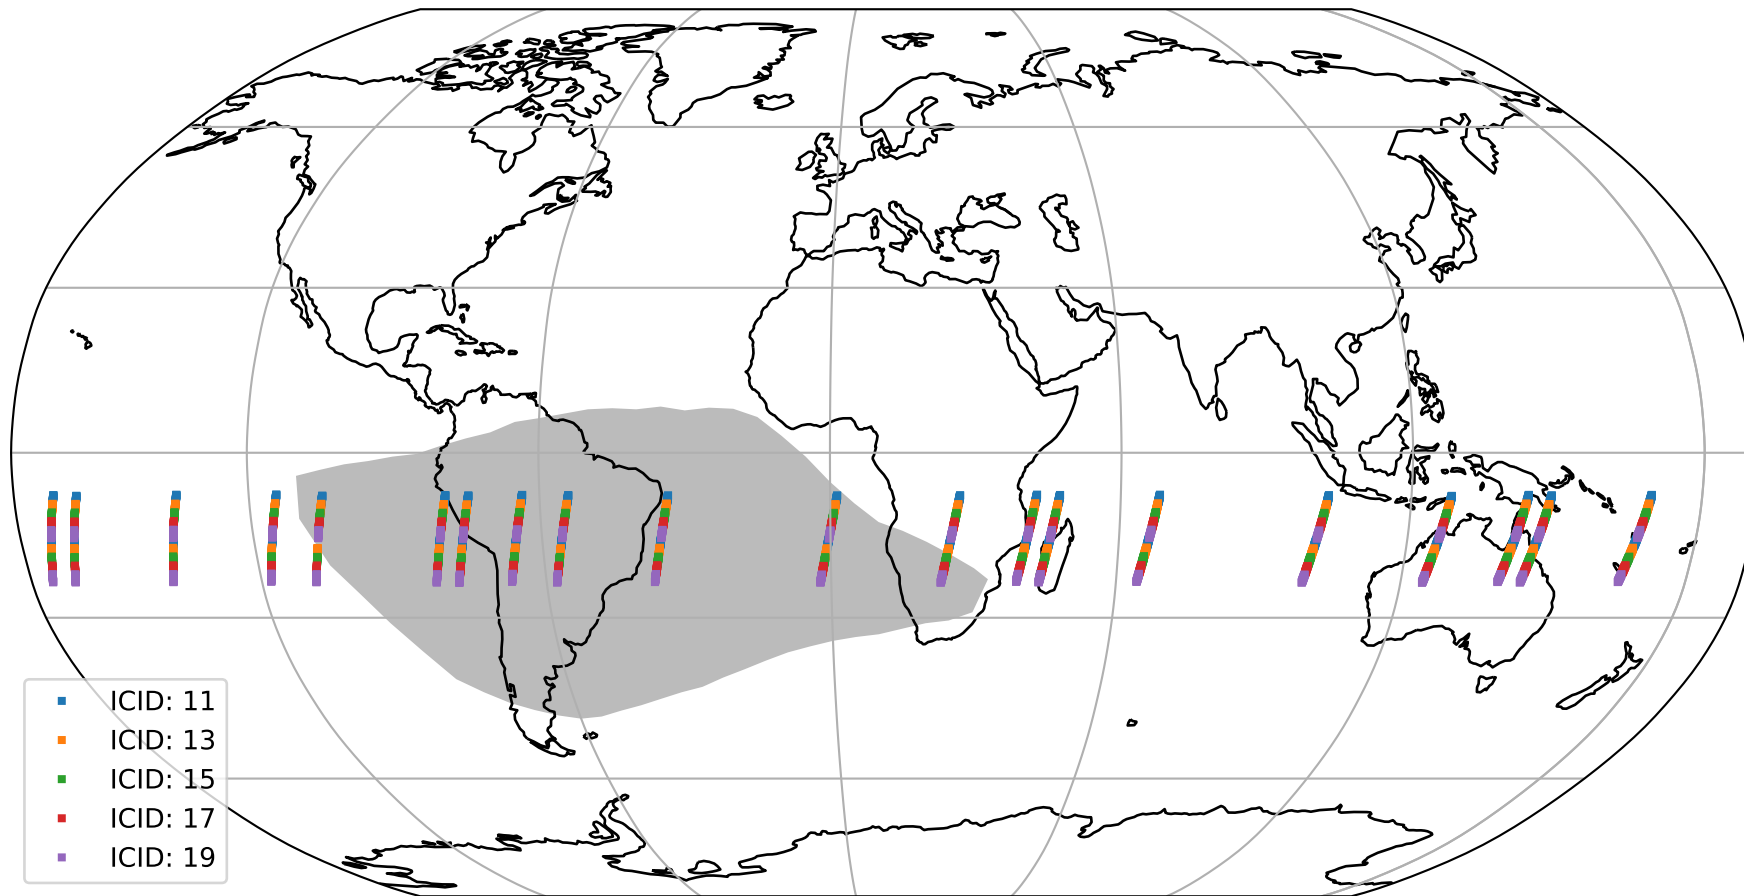

Tropomi SWIR offset (official)

orbits : 20 in [18922, 18967]
coverage : 2021-06-08 / 2021-06-11
median : 0.52594 V
spread : 0.035912 V
created : 2023-08-21T14:59:28

value detector map

Tropomi SWIR offset (official)

orbits : 20 in [18922, 18967]
coverage : 2021-06-08 / 2021-06-11
median : 29.782 μV
spread : 14.822 μV
created : 2023-08-21T14:59:28

Tropomi SWIR offset (official)

orbits : 20 in [18922, 18967]
coverage : 2021-06-08 / 2021-06-11
median : -0.065993 mV
spread : 0.3865 mV
created : 2023-08-21T14:59:29

value compared with SWIR offset CKD

Tropomi SWIR offset (official) ground-tracks of Sentinel-5P

orbits : 20 in [18922, 18967]
coverage : 2021-06-08 / 2021-06-11
created : 2023-08-21T14:59:29

Tropomi SWIR offset (official)

orbits : [2827, 18967]
coverage : 2018-04-30 / 2021-06-11
created : 2023-08-21T14:59:30

trend of detector median & temperatures