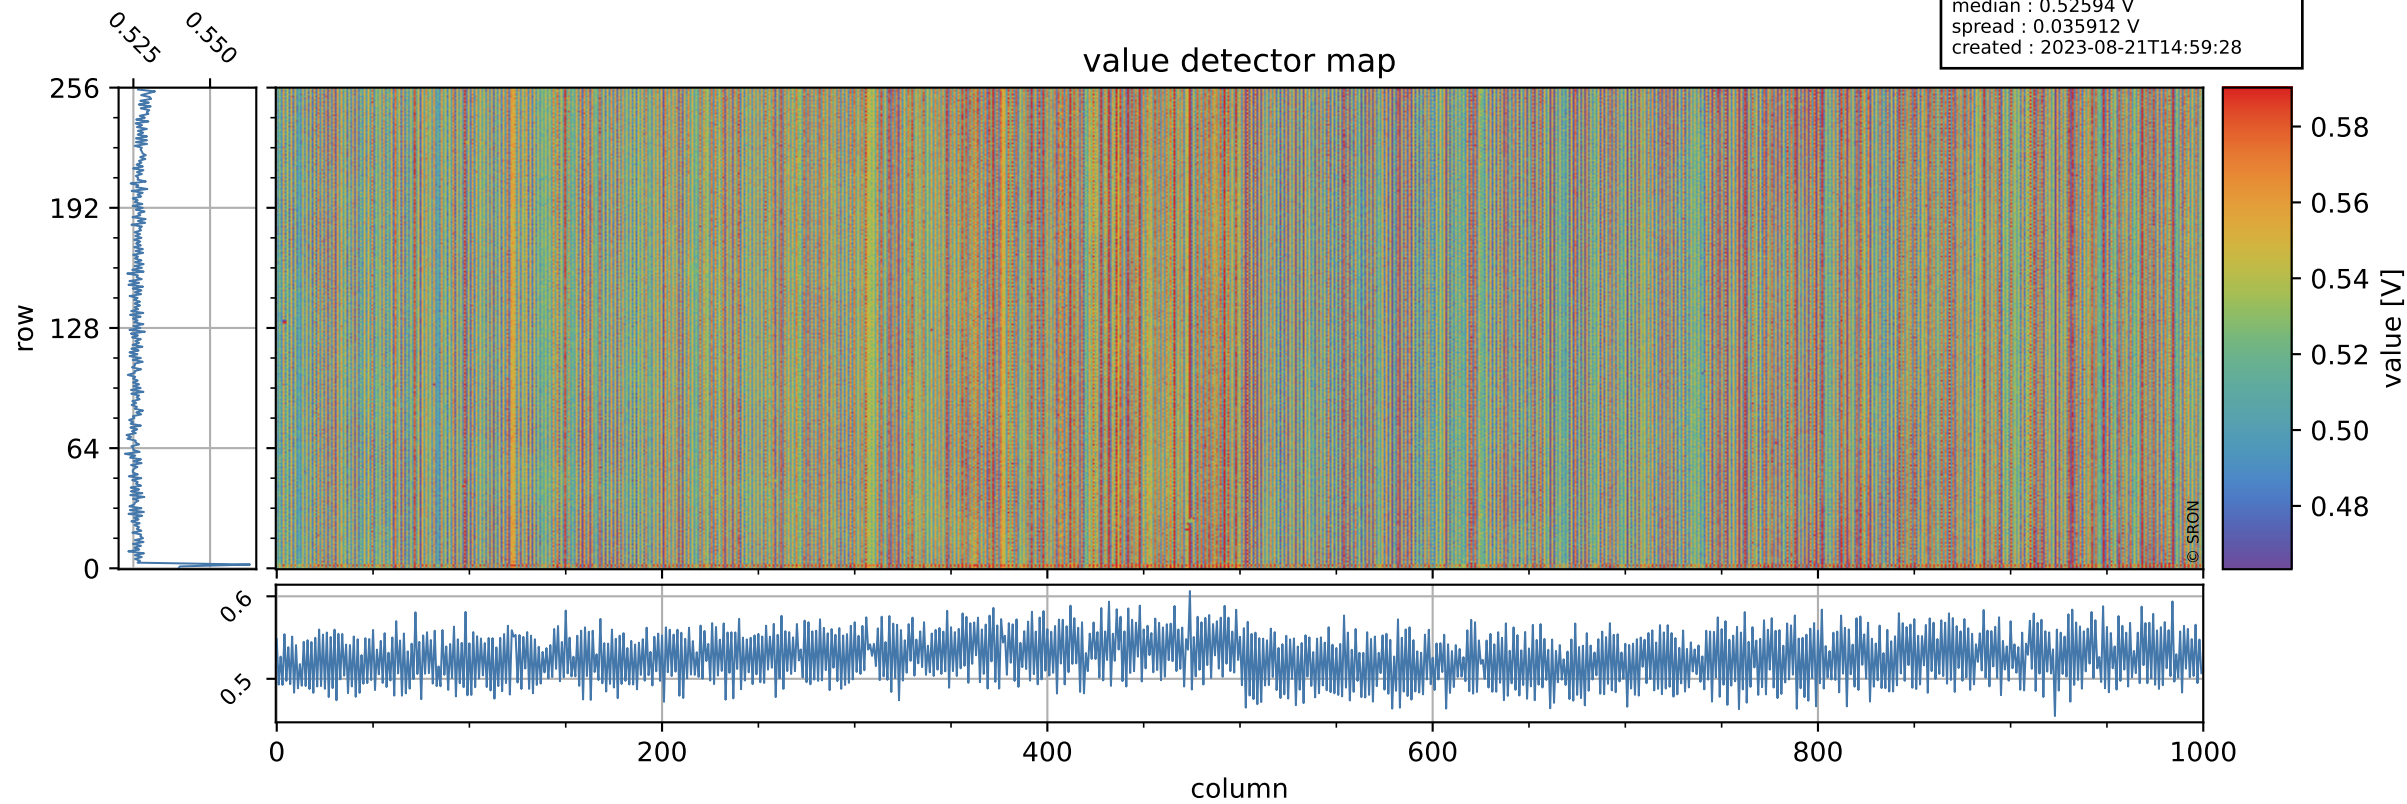

Tropomi SWIR offset (official)

orbits : 20 in [18922, 18967]
coverage : 2021-06-08 / 2021-06-11
median : 0.52594 V
spread : 0.035912 V
created : 2023-08-21T14:59:28

value detector map

Tropomi SWIR offset (official)

orbits : 20 in [18922, 18967]
coverage : 2021-06-08 / 2021-06-11
median : 29.782 μV
spread : 14.822 μV
created : 2023-08-21T14:59:28

Tropomi SWIR offset (official)

orbits : 20 in [18922, 18967]
coverage : 2021-06-08 / 2021-06-11
median : -0.065993 mV
spread : 0.3865 mV
created : 2023-08-21T14:59:29

value compared with SWIR offset CKD

Tropomi SWIR offset (official) ground-tracks of Sentinel-5P

orbits : 20 in [18922, 18967]
coverage : 2021-06-08 / 2021-06-11
created : 2023-08-21T14:59:29

Tropomi SWIR offset (official)

orbits : [2827, 18967]
coverage : 2018-04-30 / 2021-06-11
created : 2023-08-21T14:59:30

trend of detector median & temperatures