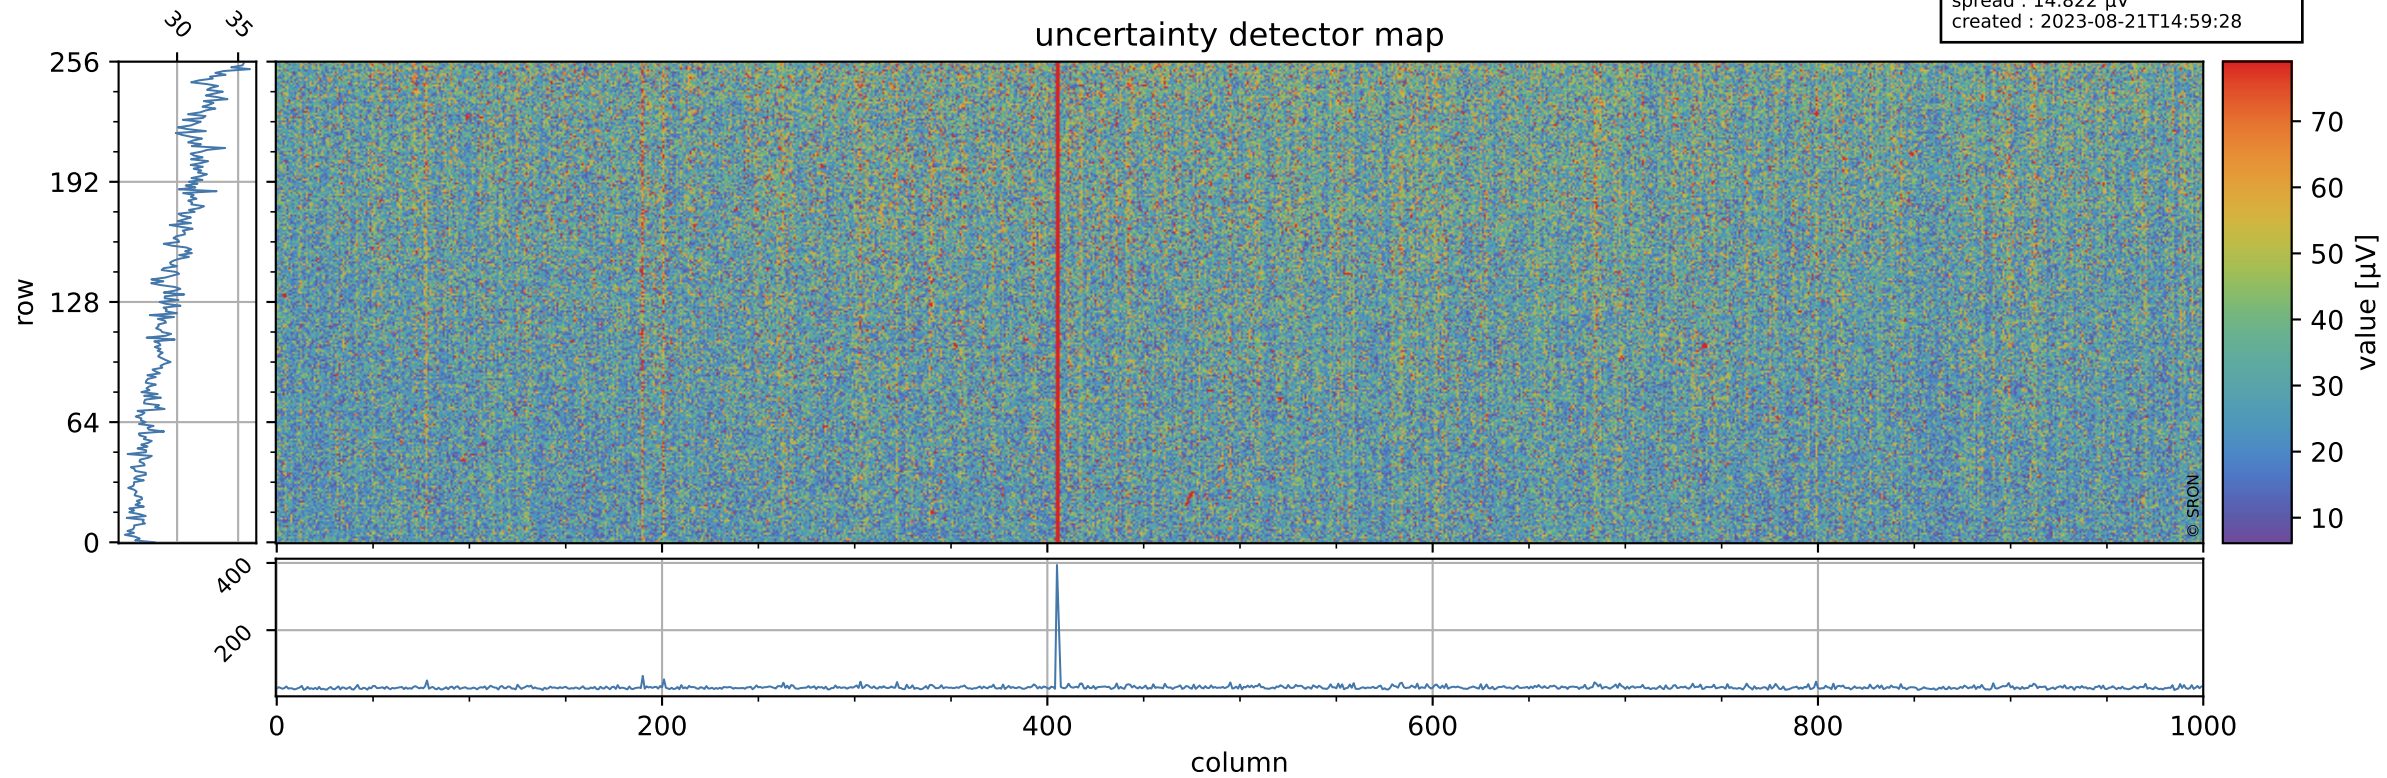

Tropomi SWIR offset (official)

orbits : 20 in [18922, 18967]
coverage : 2021-06-08 / 2021-06-11
median : 0.52594 V
spread : 0.035912 V
created : 2023-08-21T14:59:28

value detector map

Tropomi SWIR offset (official)

orbits : 20 in [18922, 18967]
coverage : 2021-06-08 / 2021-06-11
median : 29.782 μV
spread : 14.822 μV
created : 2023-08-21T14:59:28

Tropomi SWIR offset (official)

orbits : 20 in [18922, 18967]
coverage : 2021-06-08 / 2021-06-11
median : -0.065993 mV
spread : 0.3865 mV
created : 2023-08-21T14:59:29

value compared with SWIR offset CKD

Tropomi SWIR offset (official) ground-tracks of Sentinel-5P

orbits : 20 in [18922, 18967]
coverage : 2021-06-08 / 2021-06-11
created : 2023-08-21T14:59:29

Tropomi SWIR offset (official)

orbits : [2827, 18967]
coverage : 2018-04-30 / 2021-06-11
created : 2023-08-21T14:59:30

trend of detector median & temperatures