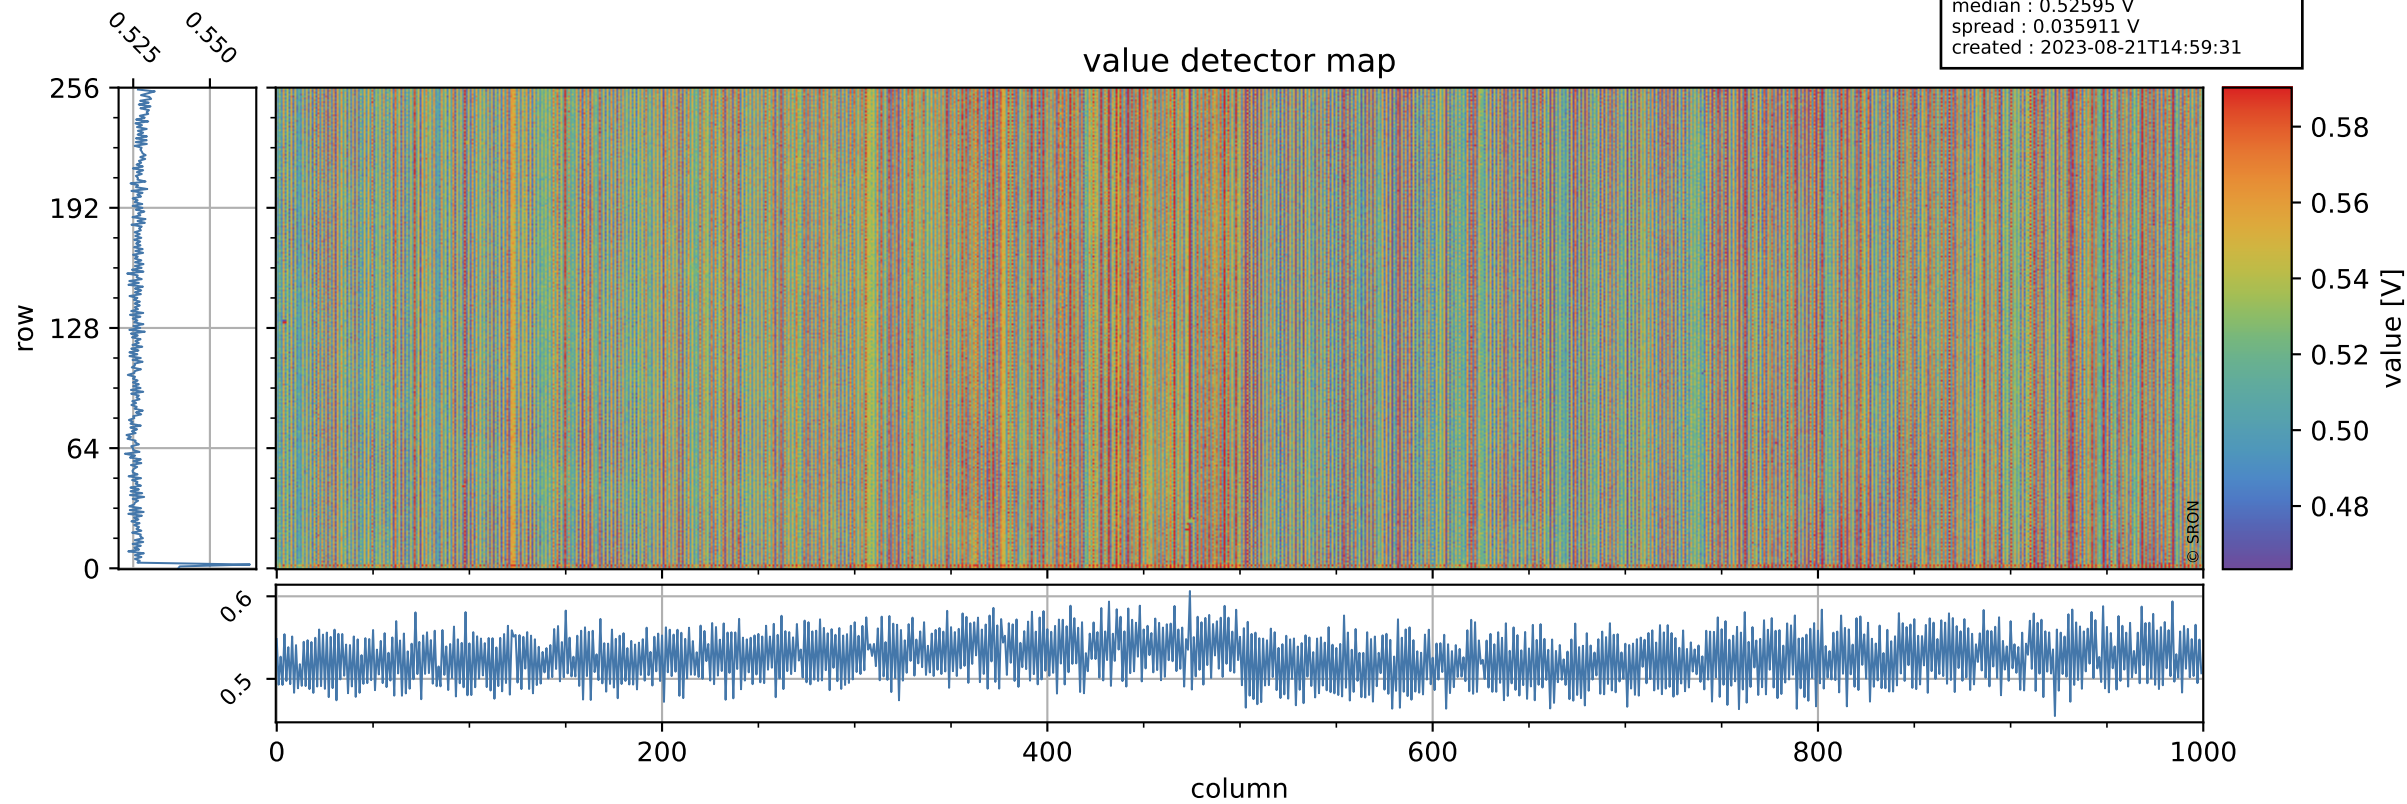

Tropomi SWIR offset (official)

orbits : 19 in [18937, 18982]
coverage : 2021-06-09 / 2021-06-12
median : 0.52595 V
spread : 0.035911 V
created : 2023-08-21T14:59:31

value detector map

Tropomi SWIR offset (official)

orbits : 19 in [18937, 18982]
coverage : 2021-06-09 / 2021-06-12
median : 32.27 μV
spread : 15.577 μV
created : 2023-08-21T14:59:32

Tropomi SWIR offset (official)

value compared with SWIR offset CKD

orbits : 19 in [18937, 18982]
coverage : 2021-06-09 / 2021-06-12
median : -0.058173 mV
spread : 0.38424 mV
created : 2023-08-21T14:59:32

Tropomi SWIR offset (official) ground-tracks of Sentinel-5P

orbits : 19 in [18937, 18982]
coverage : 2021-06-09 / 2021-06-12
created : 2023-08-21T14:59:33

Tropomi SWIR offset (official)

orbits : [2827, 18982]
coverage : 2018-04-30 / 2021-06-12
created : 2023-08-21T14:59:33

trend of detector median & temperatures