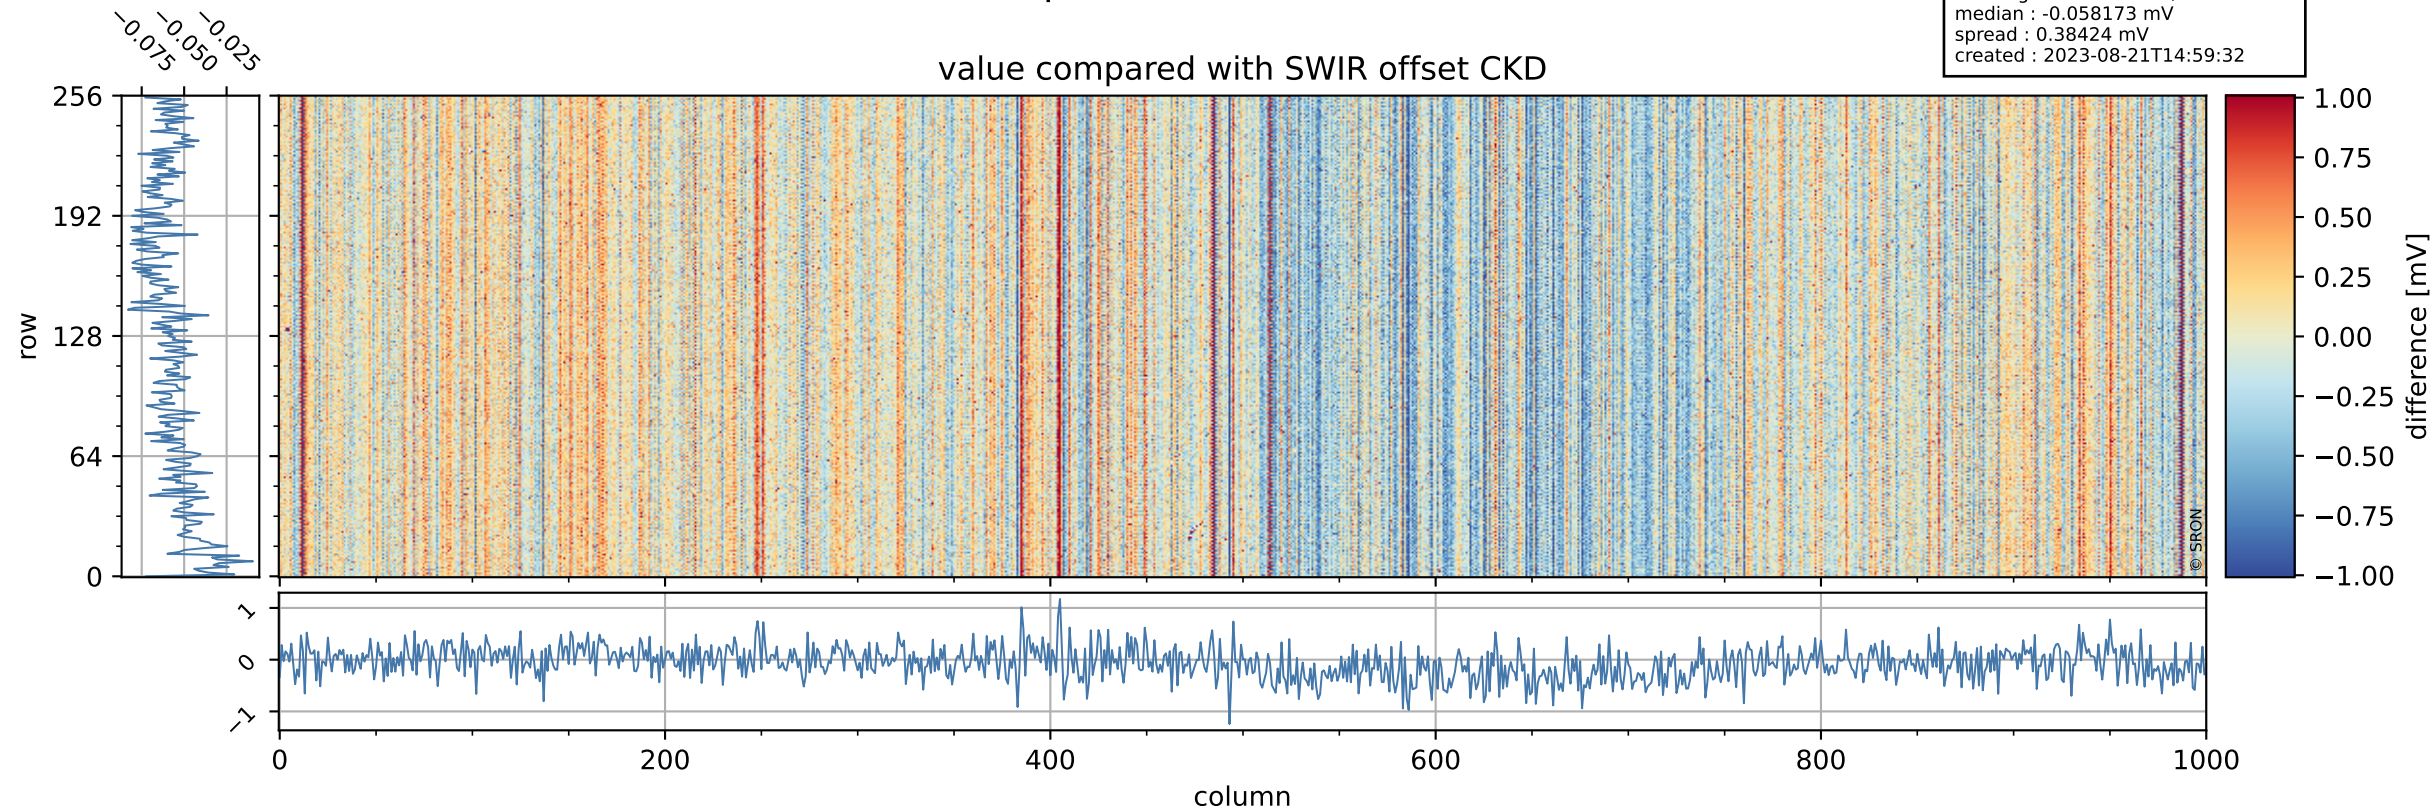

Tropomi SWIR offset (official)

orbits : 19 in [18937, 18982]
coverage : 2021-06-09 / 2021-06-12
median : 0.52595 V
spread : 0.035911 V
created : 2023-08-21T14:59:31

value detector map

Tropomi SWIR offset (official)

orbits : 19 in [18937, 18982]
coverage : 2021-06-09 / 2021-06-12
median : 32.27 μV
spread : 15.577 μV
created : 2023-08-21T14:59:32

Tropomi SWIR offset (official)

value compared with SWIR offset CKD

orbits : 19 in [18937, 18982]
coverage : 2021-06-09 / 2021-06-12
median : -0.058173 mV
spread : 0.38424 mV
created : 2023-08-21T14:59:32

Tropomi SWIR offset (official) ground-tracks of Sentinel-5P

orbits : 19 in [18937, 18982]
coverage : 2021-06-09 / 2021-06-12
created : 2023-08-21T14:59:33

Tropomi SWIR offset (official)

orbits : [2827, 18982]
coverage : 2018-04-30 / 2021-06-12
created : 2023-08-21T14:59:33

trend of detector median & temperatures