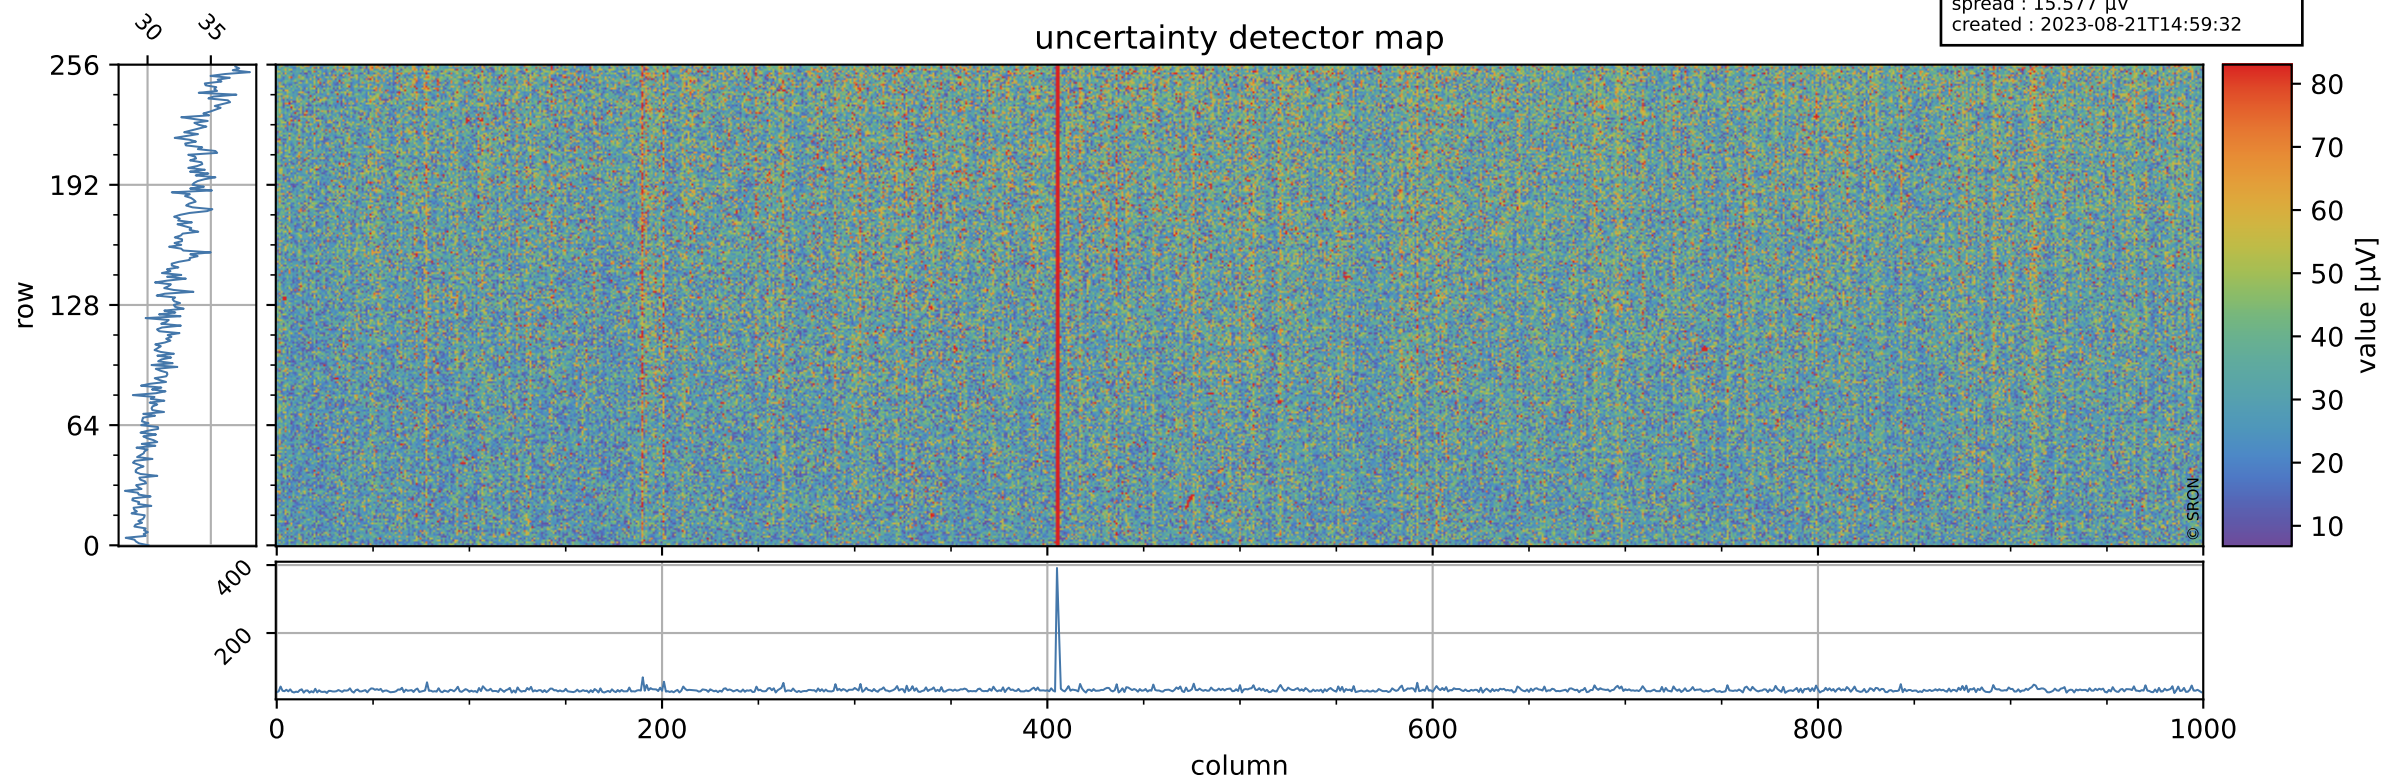

Tropomi SWIR offset (official)

orbits : 19 in [18937, 18982]
coverage : 2021-06-09 / 2021-06-12
median : 0.52595 V
spread : 0.035911 V
created : 2023-08-21T14:59:31

value detector map

Tropomi SWIR offset (official)

orbits : 19 in [18937, 18982]
coverage : 2021-06-09 / 2021-06-12
median : 32.27 μV
spread : 15.577 μV
created : 2023-08-21T14:59:32

Tropomi SWIR offset (official)

value compared with SWIR offset CKD

orbits : 19 in [18937, 18982]
coverage : 2021-06-09 / 2021-06-12
median : -0.058173 mV
spread : 0.38424 mV
created : 2023-08-21T14:59:32

Tropomi SWIR offset (official) ground-tracks of Sentinel-5P

orbits : 19 in [18937, 18982]
coverage : 2021-06-09 / 2021-06-12
created : 2023-08-21T14:59:33

Tropomi SWIR offset (official)

orbits : [2827, 18982]
coverage : 2018-04-30 / 2021-06-12
created : 2023-08-21T14:59:33

trend of detector median & temperatures