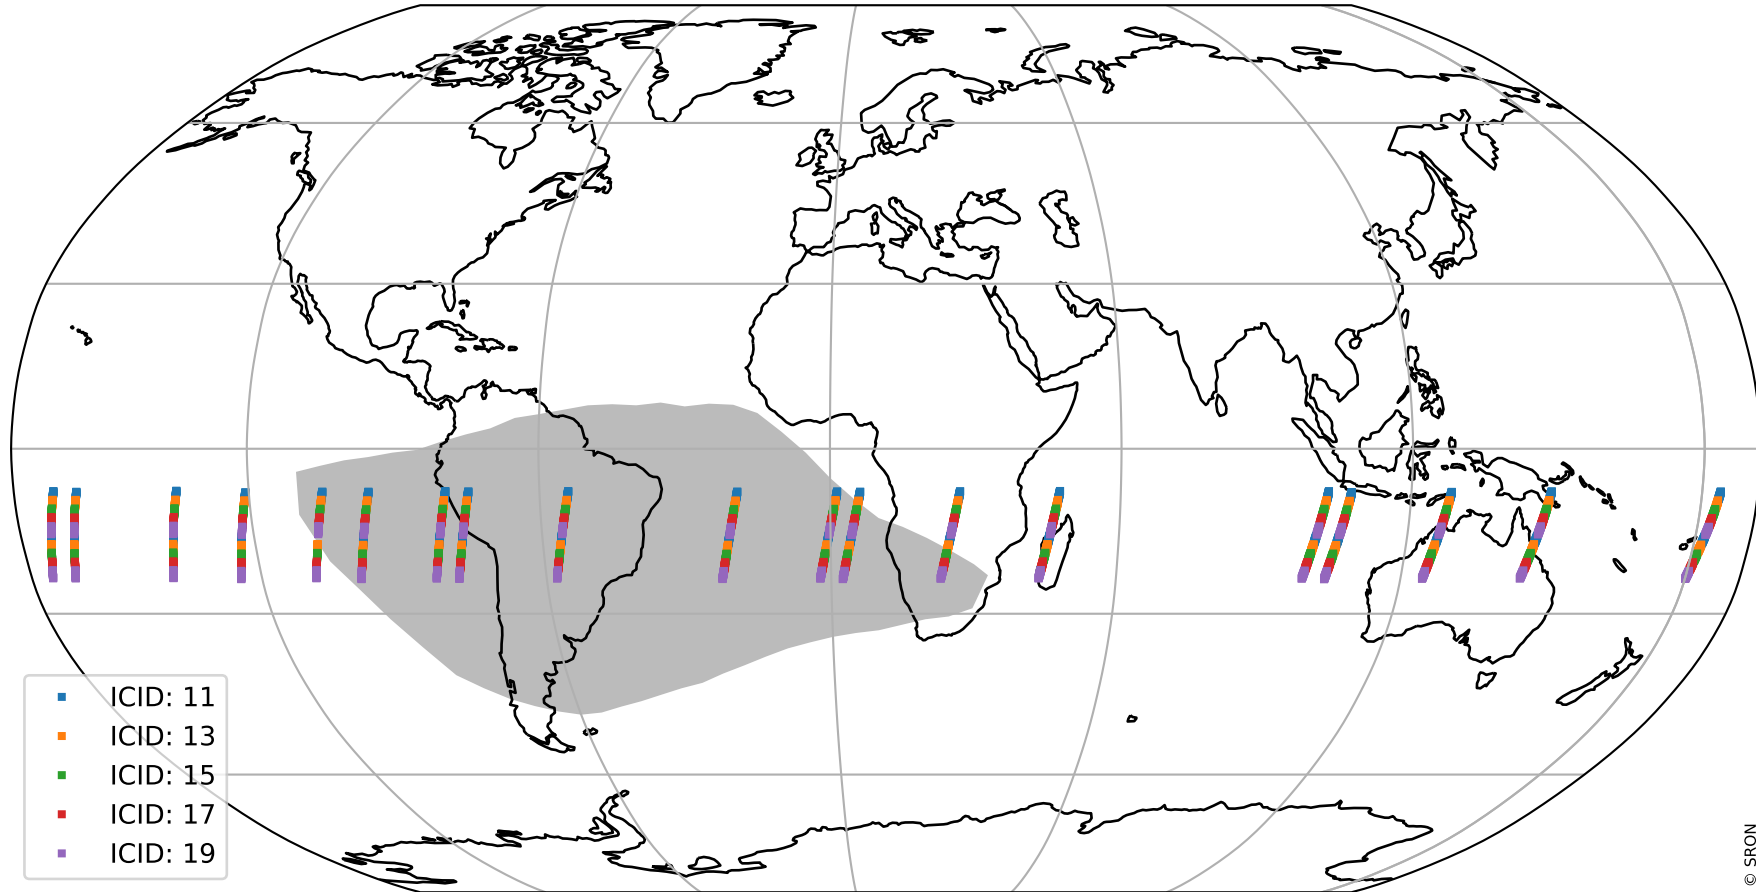

Tropomi SWIR offset (official)

orbits : 19 in [18937, 18982]
coverage : 2021-06-09 / 2021-06-12
median : 0.52595 V
spread : 0.035911 V
created : 2023-08-21T14:59:31

value detector map

Tropomi SWIR offset (official)

orbits : 19 in [18937, 18982]
coverage : 2021-06-09 / 2021-06-12
median : 32.27 μV
spread : 15.577 μV
created : 2023-08-21T14:59:32

Tropomi SWIR offset (official)

value compared with SWIR offset CKD

orbits : 19 in [18937, 18982]
coverage : 2021-06-09 / 2021-06-12
median : -0.058173 mV
spread : 0.38424 mV
created : 2023-08-21T14:59:32

Tropomi SWIR offset (official) ground-tracks of Sentinel-5P

orbits : 19 in [18937, 18982]
coverage : 2021-06-09 / 2021-06-12
created : 2023-08-21T14:59:33

Tropomi SWIR offset (official)

orbits : [2827, 18982]
coverage : 2018-04-30 / 2021-06-12
created : 2023-08-21T14:59:33