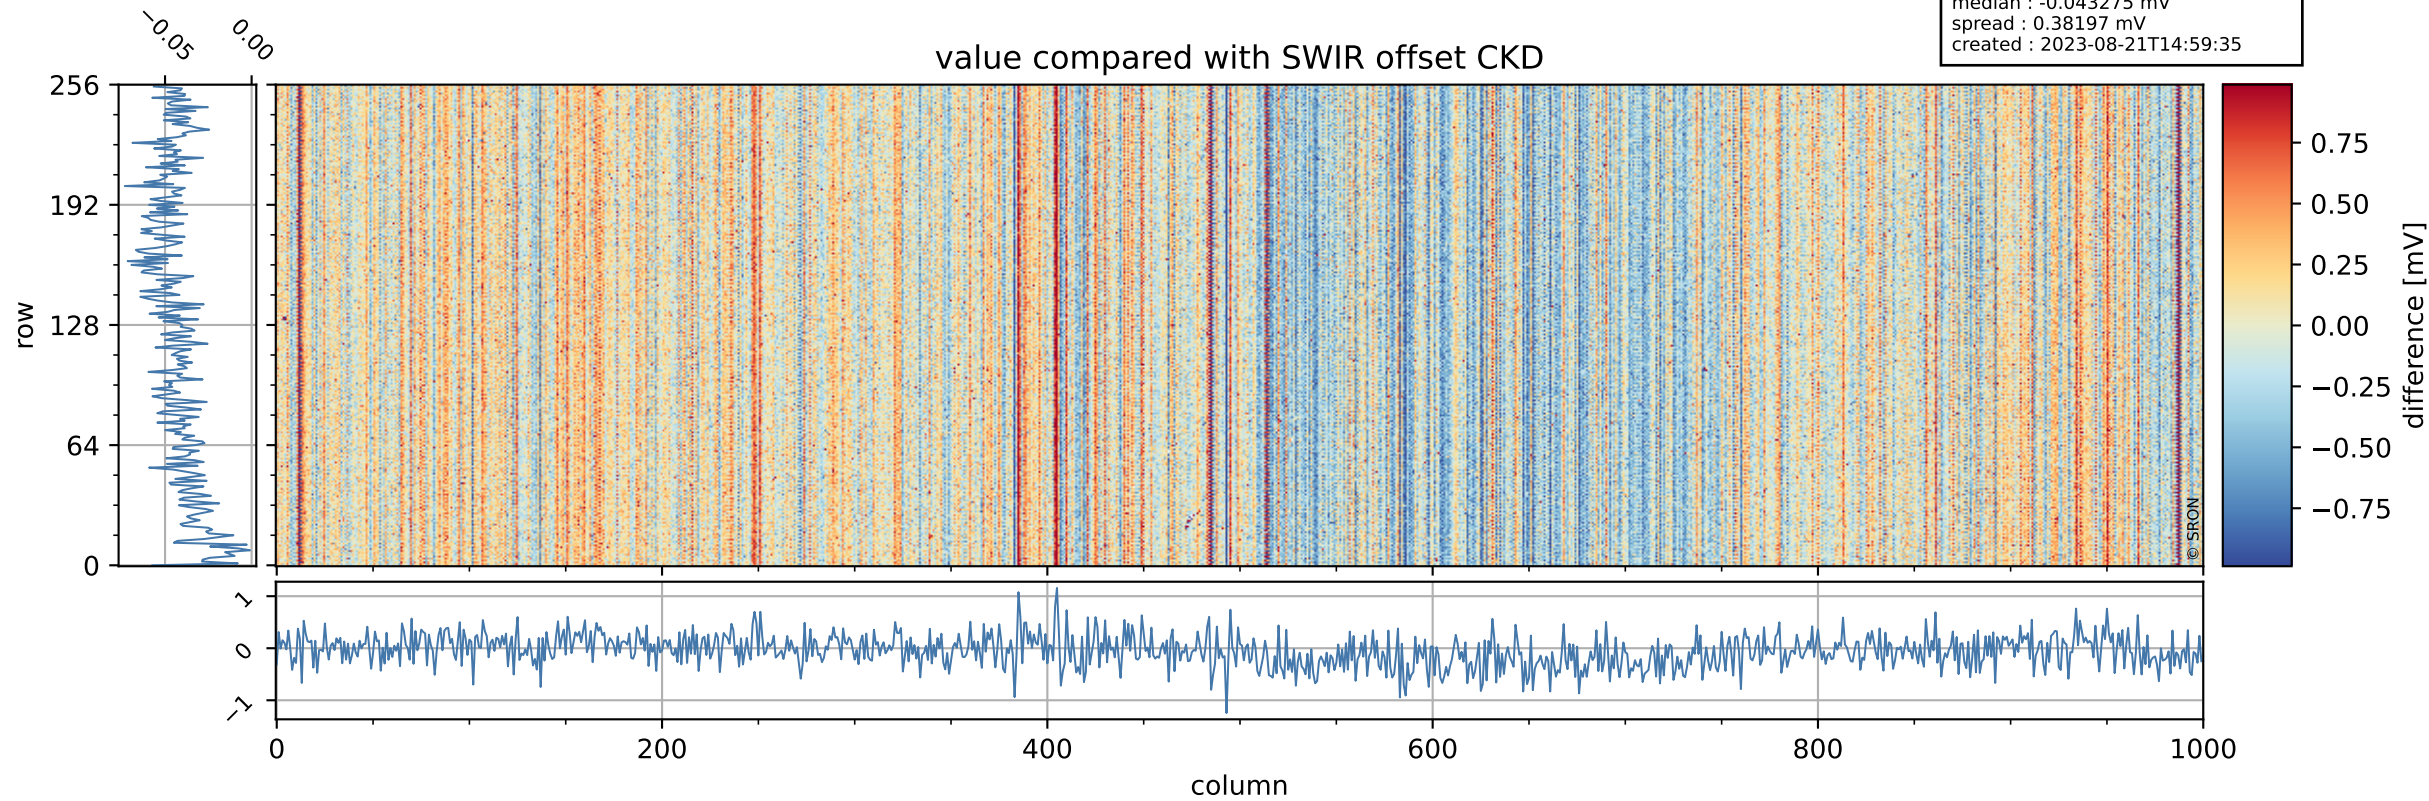

Tropomi SWIR offset (official)

orbits : 20 in [18952, 18997]
coverage : 2021-06-10 / 2021-06-13
median : 0.52597 V
spread : 0.03591 V
created : 2023-08-21T14:59:34

value detector map

Tropomi SWIR offset (official)

orbits : 20 in [18952, 18997]
coverage : 2021-06-10 / 2021-06-13
median : 31.567 μV
spread : 15.327 μV
created : 2023-08-21T14:59:35

Tropomi SWIR offset (official)

orbits : 20 in [18952, 18997]
coverage : 2021-06-10 / 2021-06-13
median : -0.043275 mV
spread : 0.38197 mV
created : 2023-08-21T14:59:35

value compared with SWIR offset CKD

Tropomi SWIR offset (official) ground-tracks of Sentinel-5P

orbits : 20 in [18952, 18997]
coverage : 2021-06-10 / 2021-06-13
created : 2023-08-21T14:59:35

Tropomi SWIR offset (official)

orbits : [2827, 18997]
coverage : 2018-04-30 / 2021-06-13
created : 2023-08-21T14:59:36

trend of detector median & temperatures