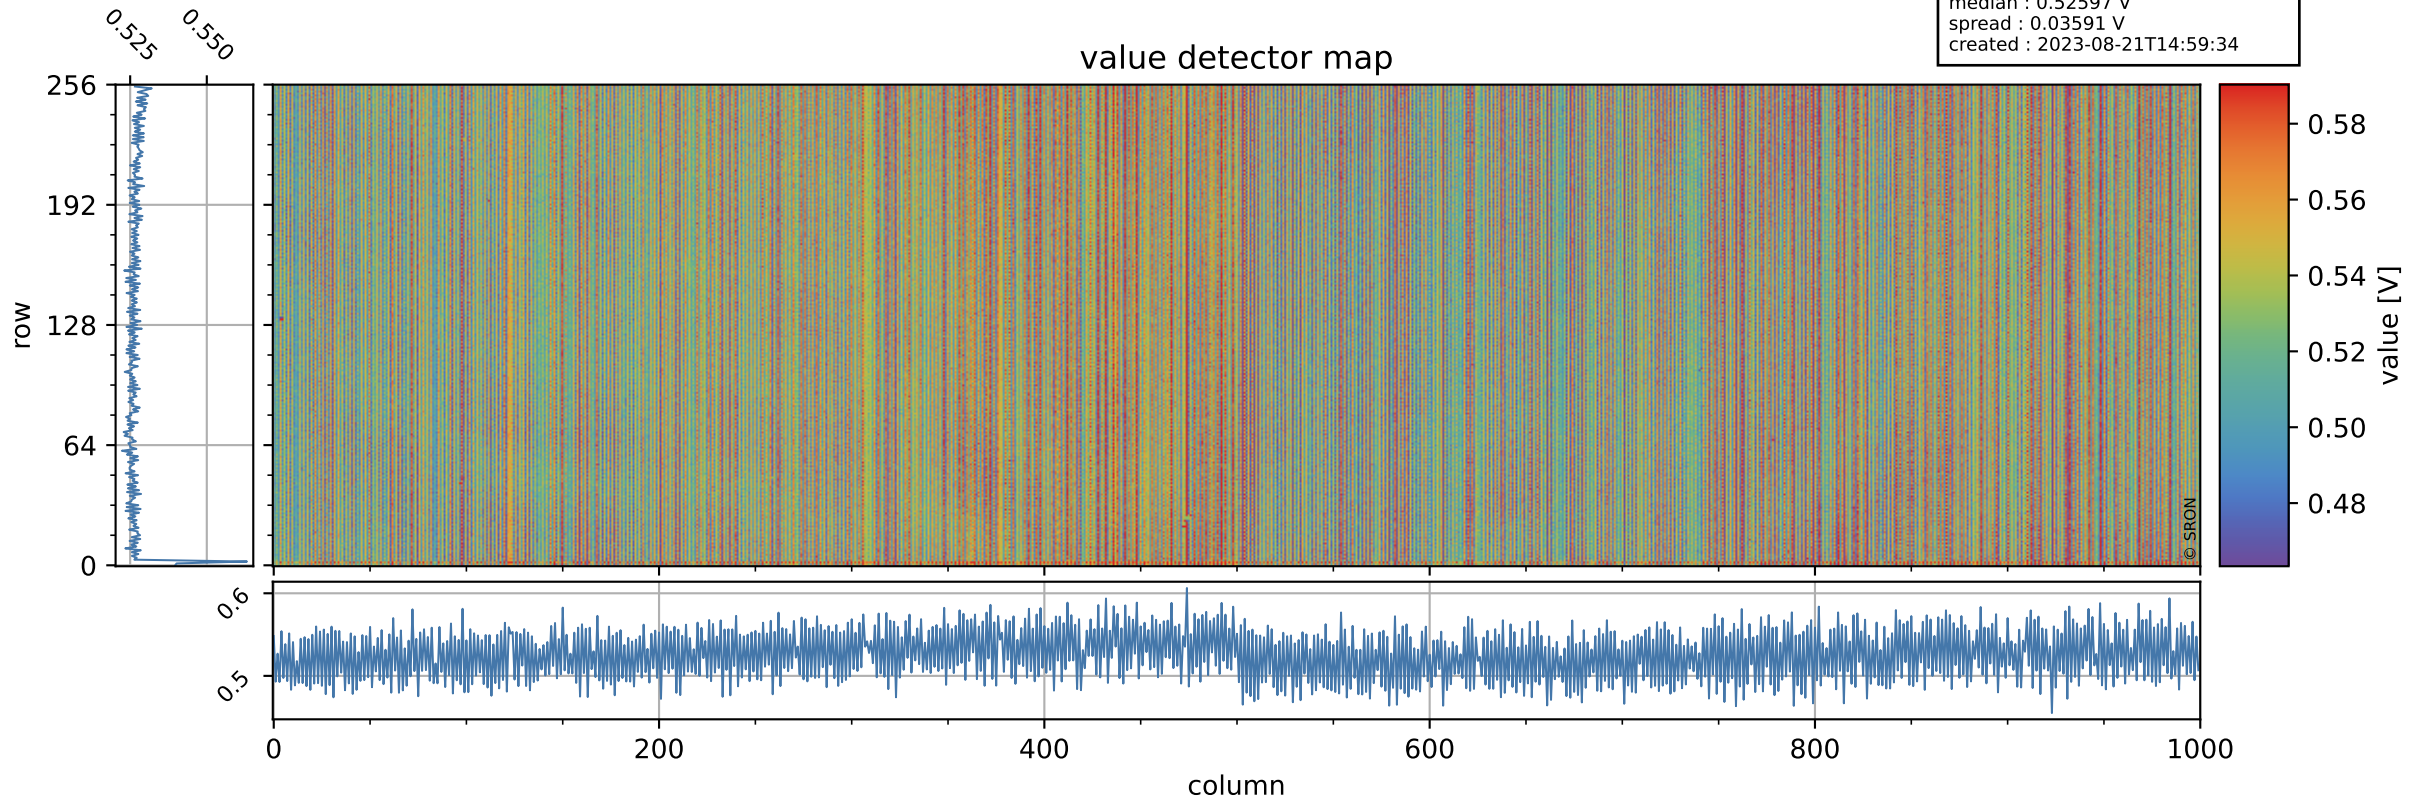

Tropomi SWIR offset (official)

orbits : 20 in [18952, 18997]
coverage : 2021-06-10 / 2021-06-13
median : 0.52597 V
spread : 0.03591 V
created : 2023-08-21T14:59:34

value detector map

Tropomi SWIR offset (official)

orbits : 20 in [18952, 18997]
coverage : 2021-06-10 / 2021-06-13
median : 31.567 μV
spread : 15.327 μV
created : 2023-08-21T14:59:35

Tropomi SWIR offset (official)

orbits : 20 in [18952, 18997]
coverage : 2021-06-10 / 2021-06-13
median : -0.043275 mV
spread : 0.38197 mV
created : 2023-08-21T14:59:35

value compared with SWIR offset CKD

Tropomi SWIR offset (official) ground-tracks of Sentinel-5P

orbits : 20 in [18952, 18997]
coverage : 2021-06-10 / 2021-06-13
created : 2023-08-21T14:59:35

Tropomi SWIR offset (official)

orbits : [2827, 18997]
coverage : 2018-04-30 / 2021-06-13
created : 2023-08-21T14:59:36

trend of detector median & temperatures