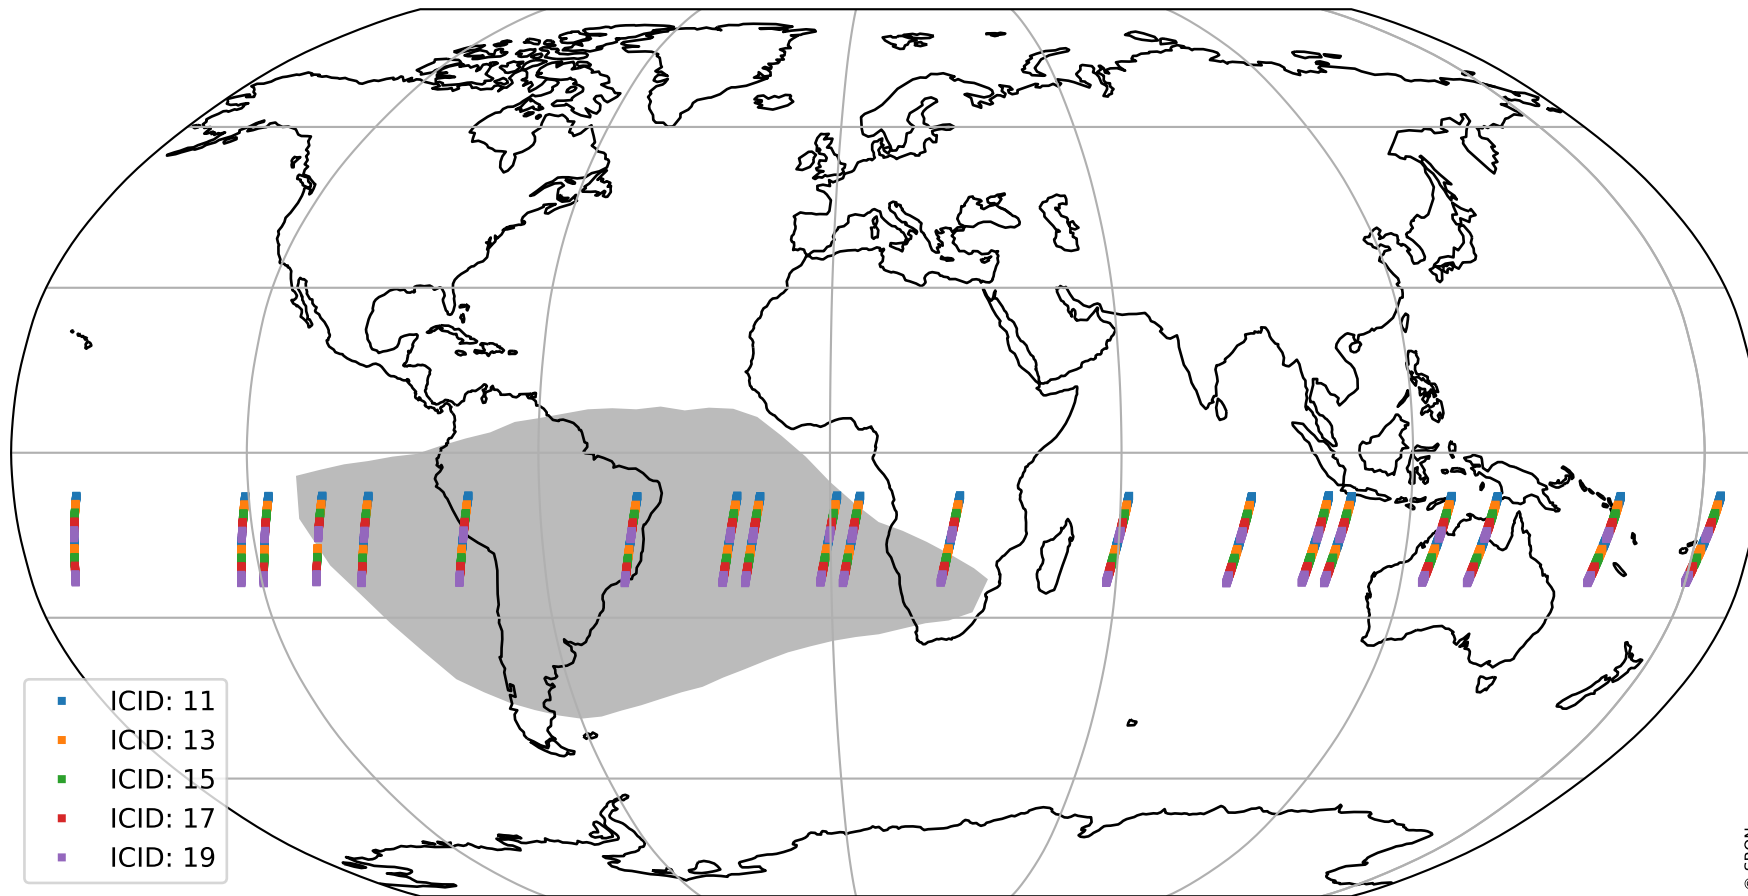

Tropomi SWIR offset (official)

orbits : 20 in [18952, 18997]
coverage : 2021-06-10 / 2021-06-13
median : 0.52597 V
spread : 0.03591 V
created : 2023-08-21T14:59:34

value detector map

Tropomi SWIR offset (official)

orbits : 20 in [18952, 18997]
coverage : 2021-06-10 / 2021-06-13
median : 31.567 μV
spread : 15.327 μV
created : 2023-08-21T14:59:35

Tropomi SWIR offset (official)

orbits : 20 in [18952, 18997]
coverage : 2021-06-10 / 2021-06-13
median : -0.043275 mV
spread : 0.38197 mV
created : 2023-08-21T14:59:35

value compared with SWIR offset CKD

Tropomi SWIR offset (official) ground-tracks of Sentinel-5P

orbits : 20 in [18952, 18997]
coverage : 2021-06-10 / 2021-06-13
created : 2023-08-21T14:59:35

Tropomi SWIR offset (official)

orbits : [2827, 18997]
coverage : 2018-04-30 / 2021-06-13
created : 2023-08-21T14:59:36

trend of detector median & temperatures