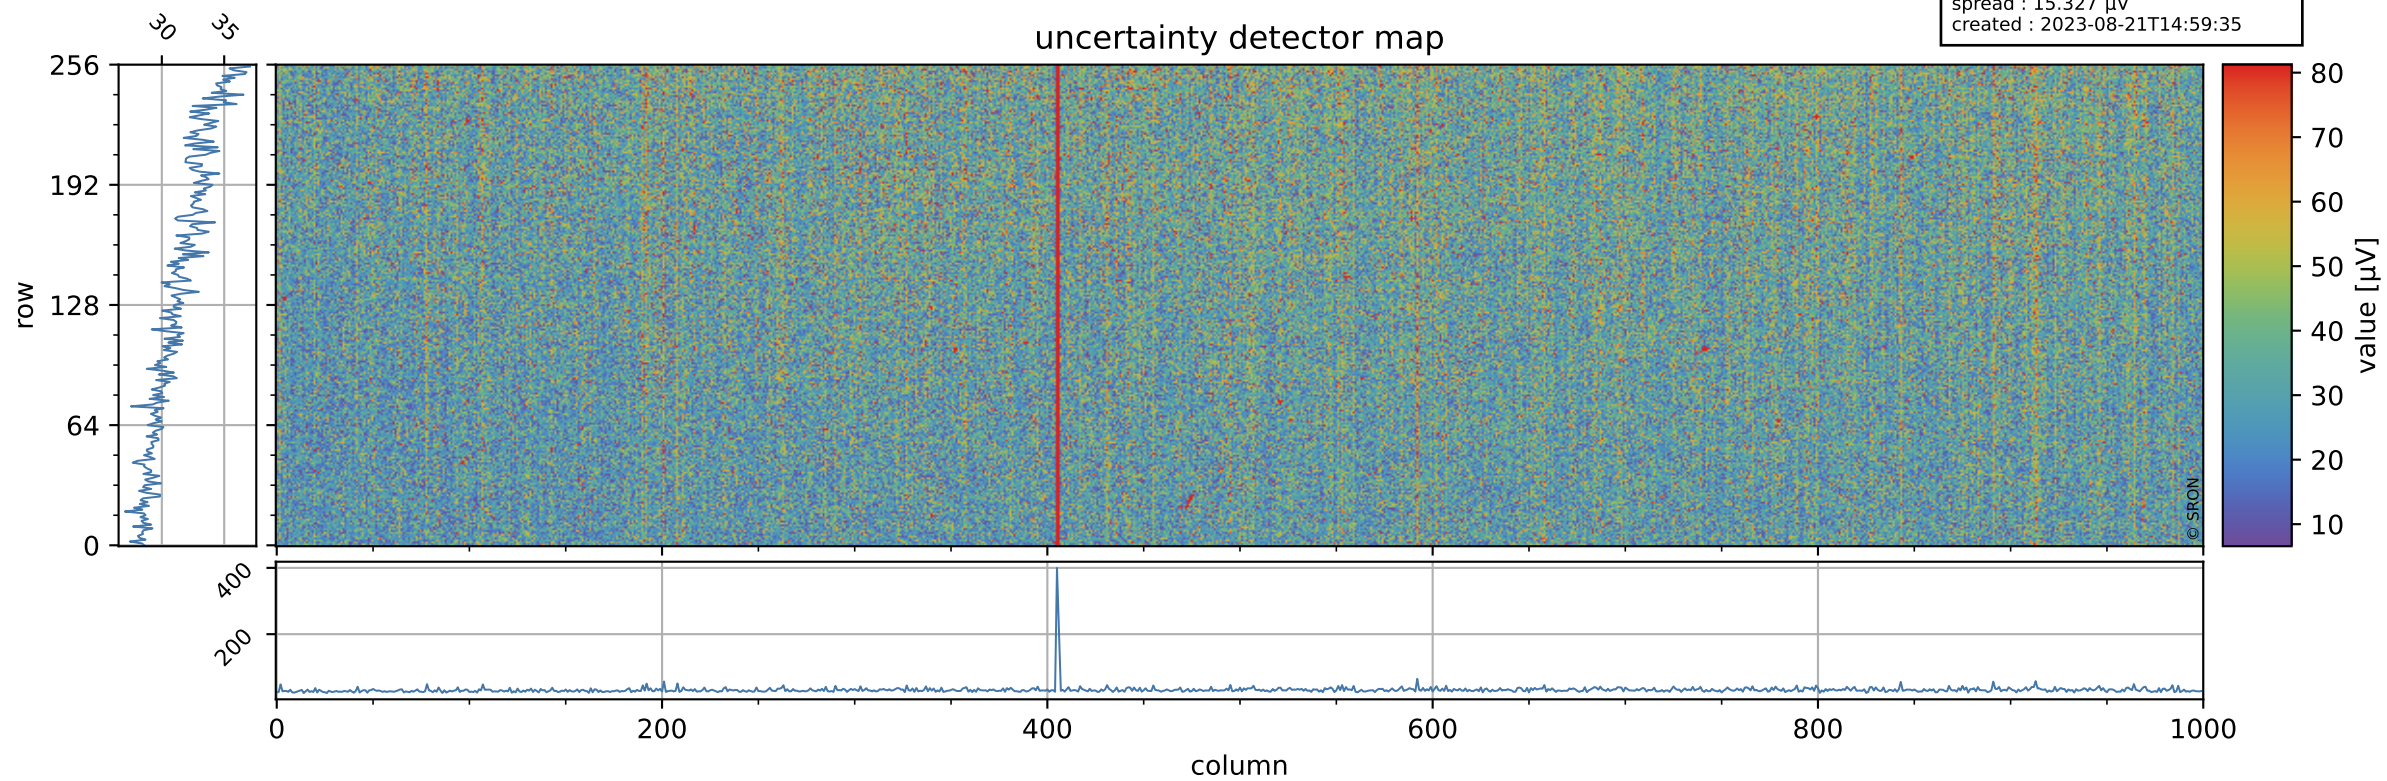

Tropomi SWIR offset (official)

orbits : 20 in [18952, 18997]
coverage : 2021-06-10 / 2021-06-13
median : 0.52597 V
spread : 0.03591 V
created : 2023-08-21T14:59:34

value detector map

Tropomi SWIR offset (official)

orbits : 20 in [18952, 18997]
coverage : 2021-06-10 / 2021-06-13
median : 31.567 μV
spread : 15.327 μV
created : 2023-08-21T14:59:35

Tropomi SWIR offset (official)

orbits : 20 in [18952, 18997]
coverage : 2021-06-10 / 2021-06-13
median : -0.043275 mV
spread : 0.38197 mV
created : 2023-08-21T14:59:35

value compared with SWIR offset CKD

Tropomi SWIR offset (official) ground-tracks of Sentinel-5P

orbits : 20 in [18952, 18997]
coverage : 2021-06-10 / 2021-06-13
created : 2023-08-21T14:59:35

Tropomi SWIR offset (official)

orbits : [2827, 18997]
coverage : 2018-04-30 / 2021-06-13
created : 2023-08-21T14:59:36

trend of detector median & temperatures