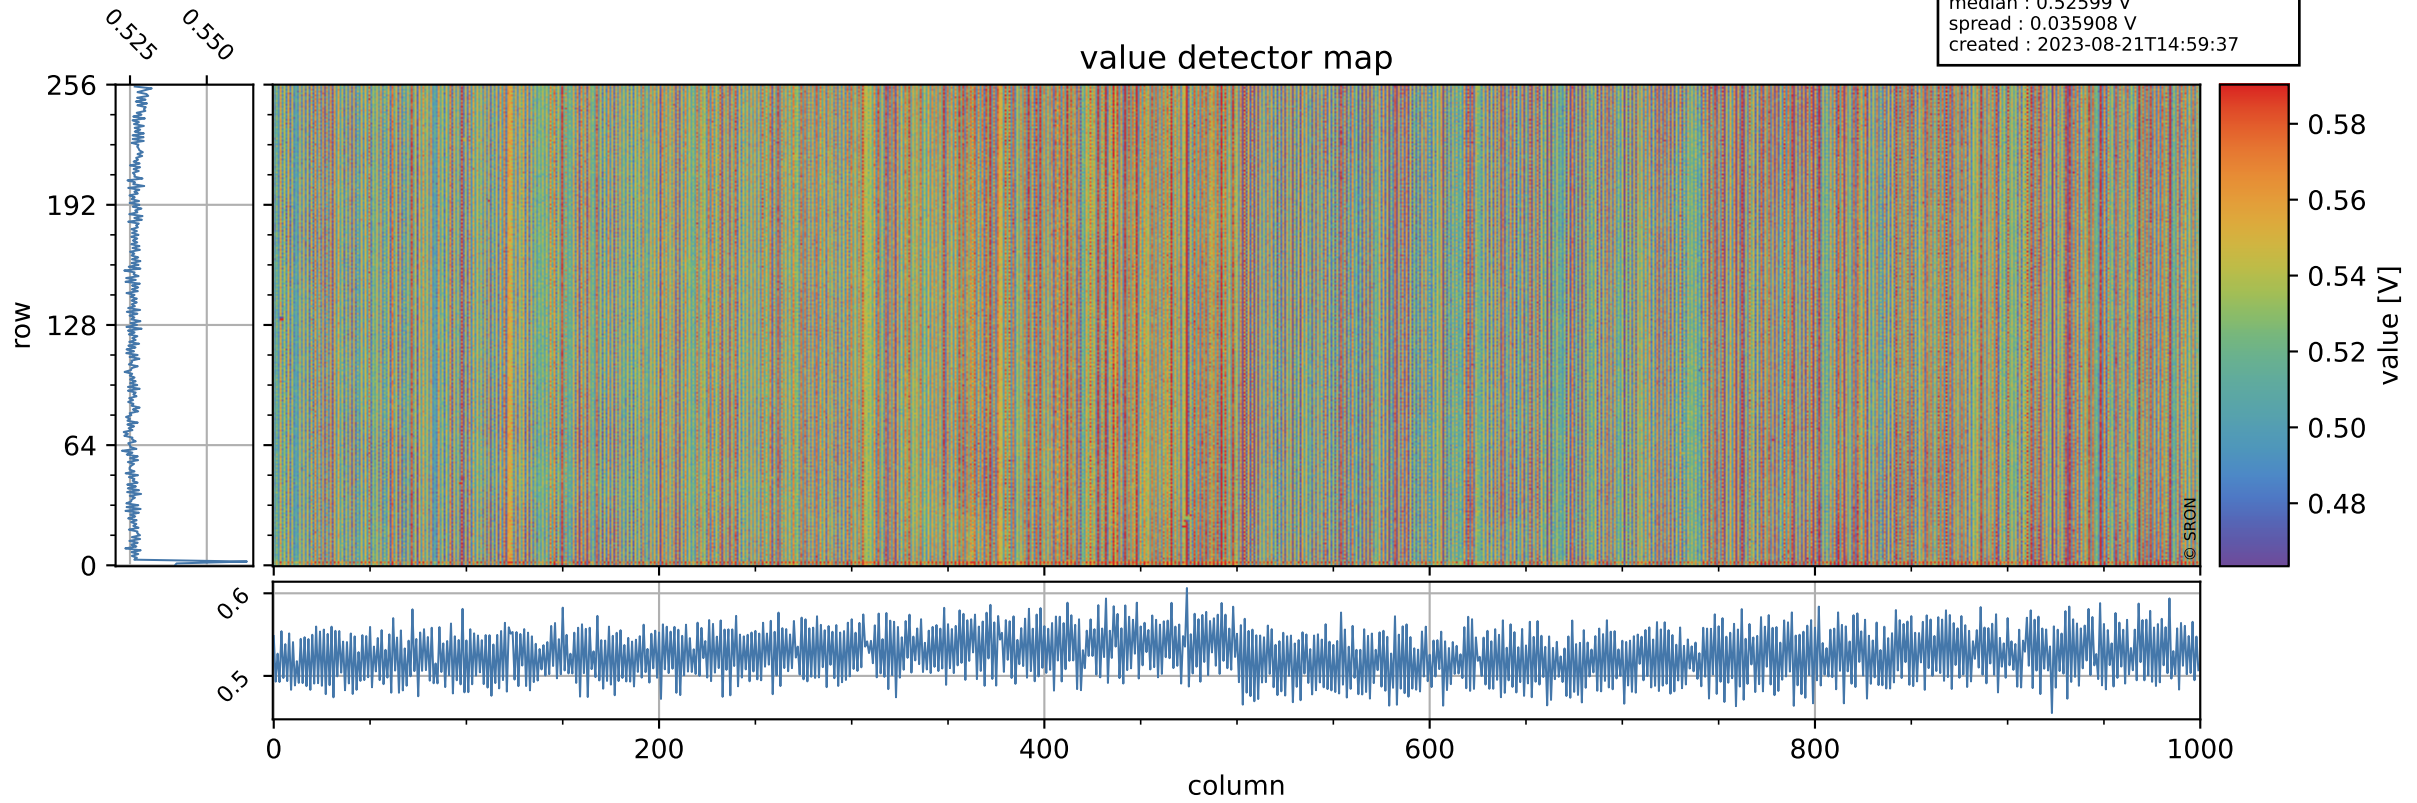

Tropomi SWIR offset (official)

orbits : 19 in [18967, 19012]
coverage : 2021-06-11 / 2021-06-14
median : 0.52599 V
spread : 0.035908 V
created : 2023-08-21T14:59:37

value detector map

Tropomi SWIR offset (official)

orbits : 19 in [18967, 19012]
coverage : 2021-06-11 / 2021-06-14
median : 31.021 μV
spread : 15.011 μV
created : 2023-08-21T14:59:38

Tropomi SWIR offset (official)

orbits : 19 in [18967, 19012]
coverage : 2021-06-11 / 2021-06-14
median : -0.022904 mV
spread : 0.37983 mV
created : 2023-08-21T14:59:38

value compared with SWIR offset CKD

Tropomi SWIR offset (official) ground-tracks of Sentinel-5P

orbits : 19 in [18967, 19012]
coverage : 2021-06-11 / 2021-06-14
created : 2023-08-21T14:59:38

Tropomi SWIR offset (official)

orbits : [2827, 19012]
coverage : 2018-04-30 / 2021-06-14
created : 2023-08-21T14:59:39

trend of detector median & temperatures