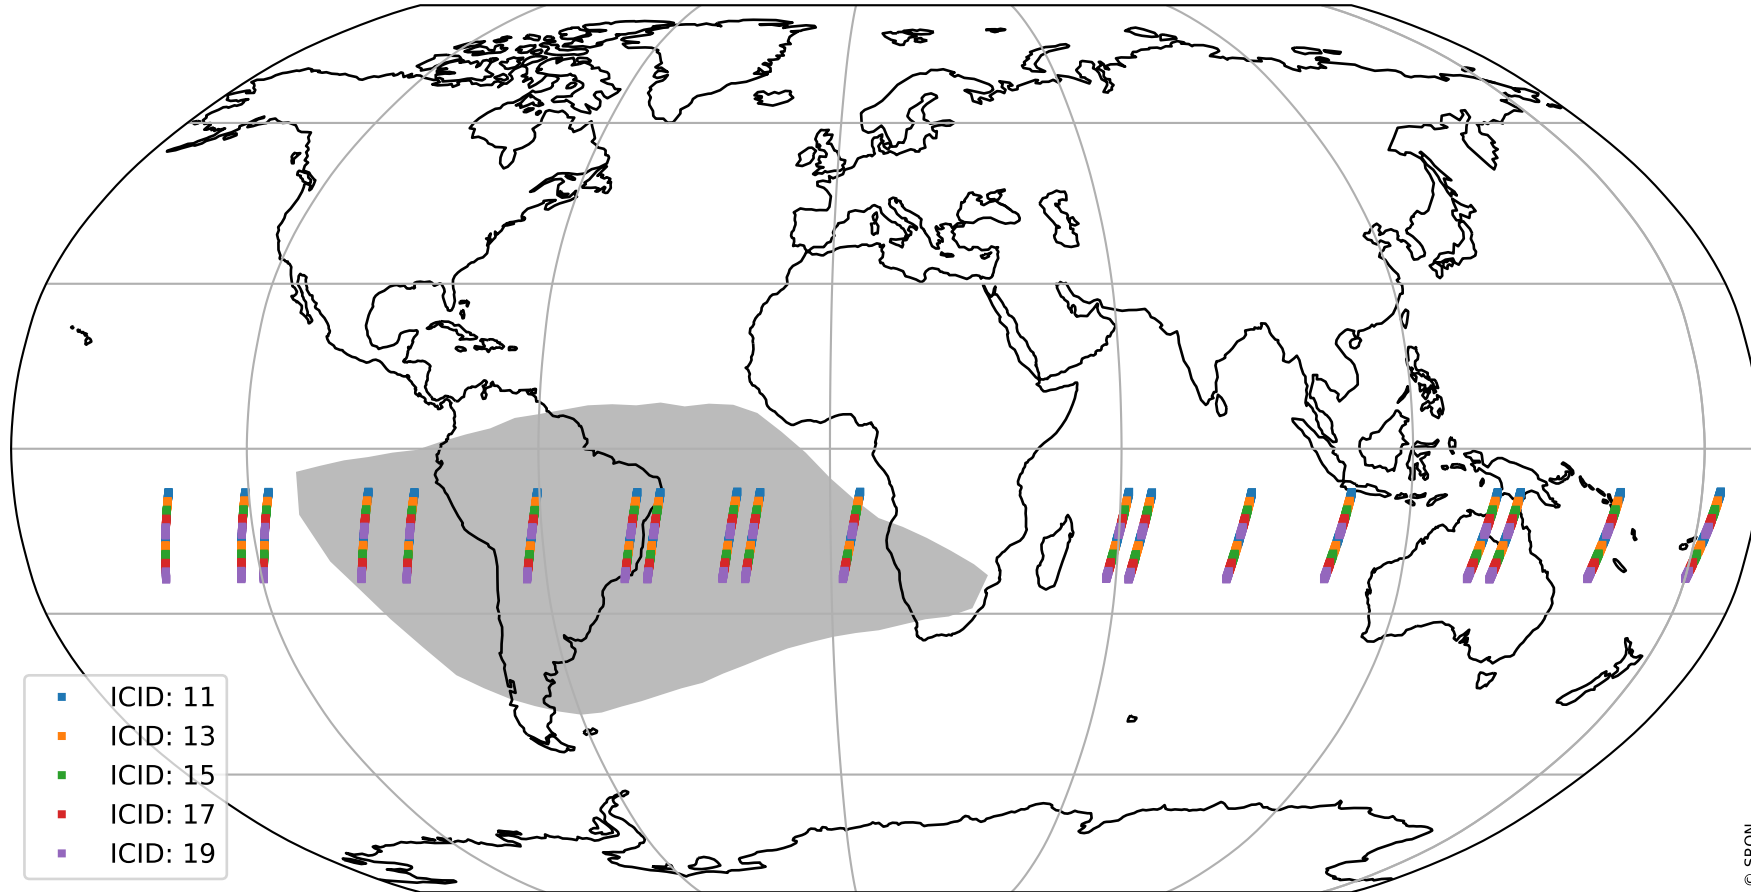

Tropomi SWIR offset (official)

orbits : 19 in [18967, 19012]
coverage : 2021-06-11 / 2021-06-14
median : 0.52599 V
spread : 0.035908 V
created : 2023-08-21T14:59:37

value detector map

Tropomi SWIR offset (official)

orbits : 19 in [18967, 19012]
coverage : 2021-06-11 / 2021-06-14
median : 31.021 μV
spread : 15.011 μV
created : 2023-08-21T14:59:38

Tropomi SWIR offset (official)

orbits : 19 in [18967, 19012]
coverage : 2021-06-11 / 2021-06-14
median : -0.022904 mV
spread : 0.37983 mV
created : 2023-08-21T14:59:38

value compared with SWIR offset CKD

Tropomi SWIR offset (official) ground-tracks of Sentinel-5P

orbits : 19 in [18967, 19012]
coverage : 2021-06-11 / 2021-06-14
created : 2023-08-21T14:59:38

Tropomi SWIR offset (official)

orbits : [2827, 19012]
coverage : 2018-04-30 / 2021-06-14
created : 2023-08-21T14:59:39

trend of detector median & temperatures