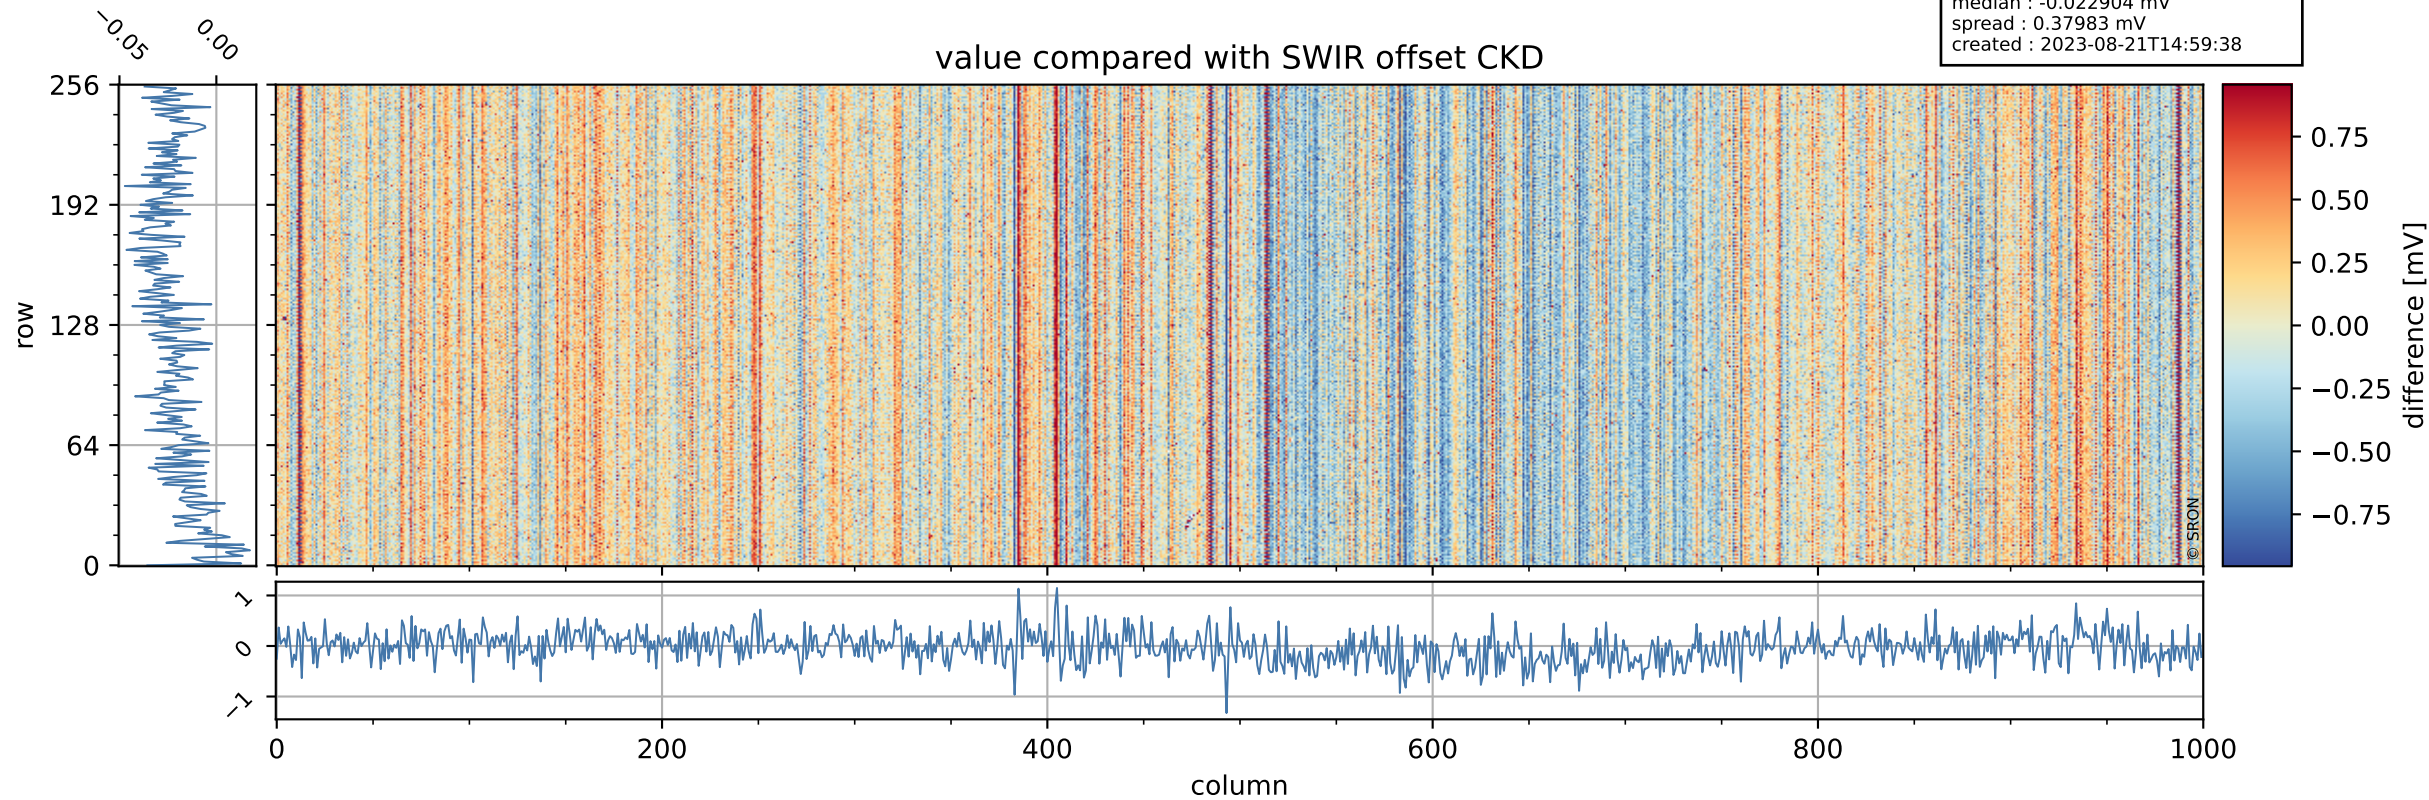

Tropomi SWIR offset (official)

orbits : 19 in [18967, 19012]
coverage : 2021-06-11 / 2021-06-14
median : 0.52599 V
spread : 0.035908 V
created : 2023-08-21T14:59:37

value detector map

Tropomi SWIR offset (official)

orbits : 19 in [18967, 19012]
coverage : 2021-06-11 / 2021-06-14
median : 31.021 μV
spread : 15.011 μV
created : 2023-08-21T14:59:38

Tropomi SWIR offset (official)

orbits : 19 in [18967, 19012]
coverage : 2021-06-11 / 2021-06-14
median : -0.022904 mV
spread : 0.37983 mV
created : 2023-08-21T14:59:38

value compared with SWIR offset CKD

Tropomi SWIR offset (official) ground-tracks of Sentinel-5P

orbits : 19 in [18967, 19012]
coverage : 2021-06-11 / 2021-06-14
created : 2023-08-21T14:59:38

Tropomi SWIR offset (official)

orbits : [2827, 19012]
coverage : 2018-04-30 / 2021-06-14
created : 2023-08-21T14:59:39

trend of detector median & temperatures