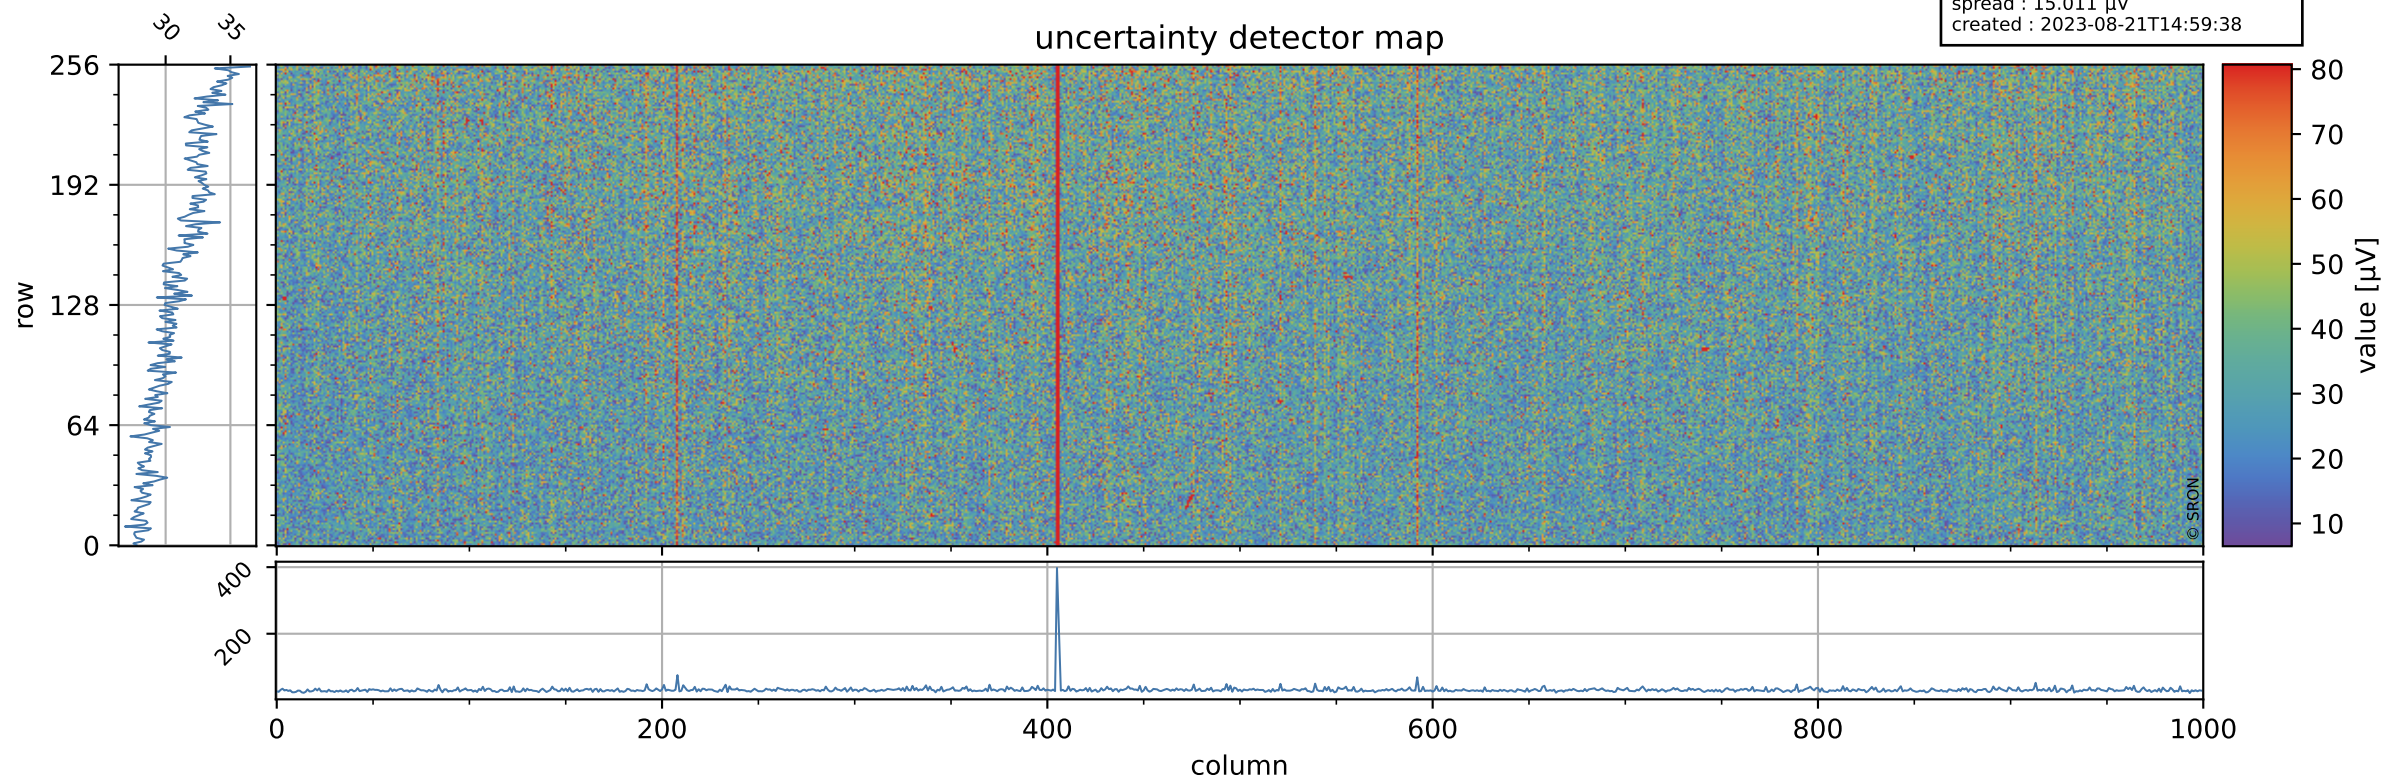

Tropomi SWIR offset (official)

orbits : 19 in [18967, 19012]
coverage : 2021-06-11 / 2021-06-14
median : 0.52599 V
spread : 0.035908 V
created : 2023-08-21T14:59:37

value detector map

Tropomi SWIR offset (official)

orbits : 19 in [18967, 19012]
coverage : 2021-06-11 / 2021-06-14
median : 31.021 μV
spread : 15.011 μV
created : 2023-08-21T14:59:38

Tropomi SWIR offset (official)

orbits : 19 in [18967, 19012]
coverage : 2021-06-11 / 2021-06-14
median : -0.022904 mV
spread : 0.37983 mV
created : 2023-08-21T14:59:38

value compared with SWIR offset CKD

Tropomi SWIR offset (official) ground-tracks of Sentinel-5P

orbits : 19 in [18967, 19012]
coverage : 2021-06-11 / 2021-06-14
created : 2023-08-21T14:59:38

Tropomi SWIR offset (official)

orbits : [2827, 19012]
coverage : 2018-04-30 / 2021-06-14
created : 2023-08-21T14:59:39

trend of detector median & temperatures