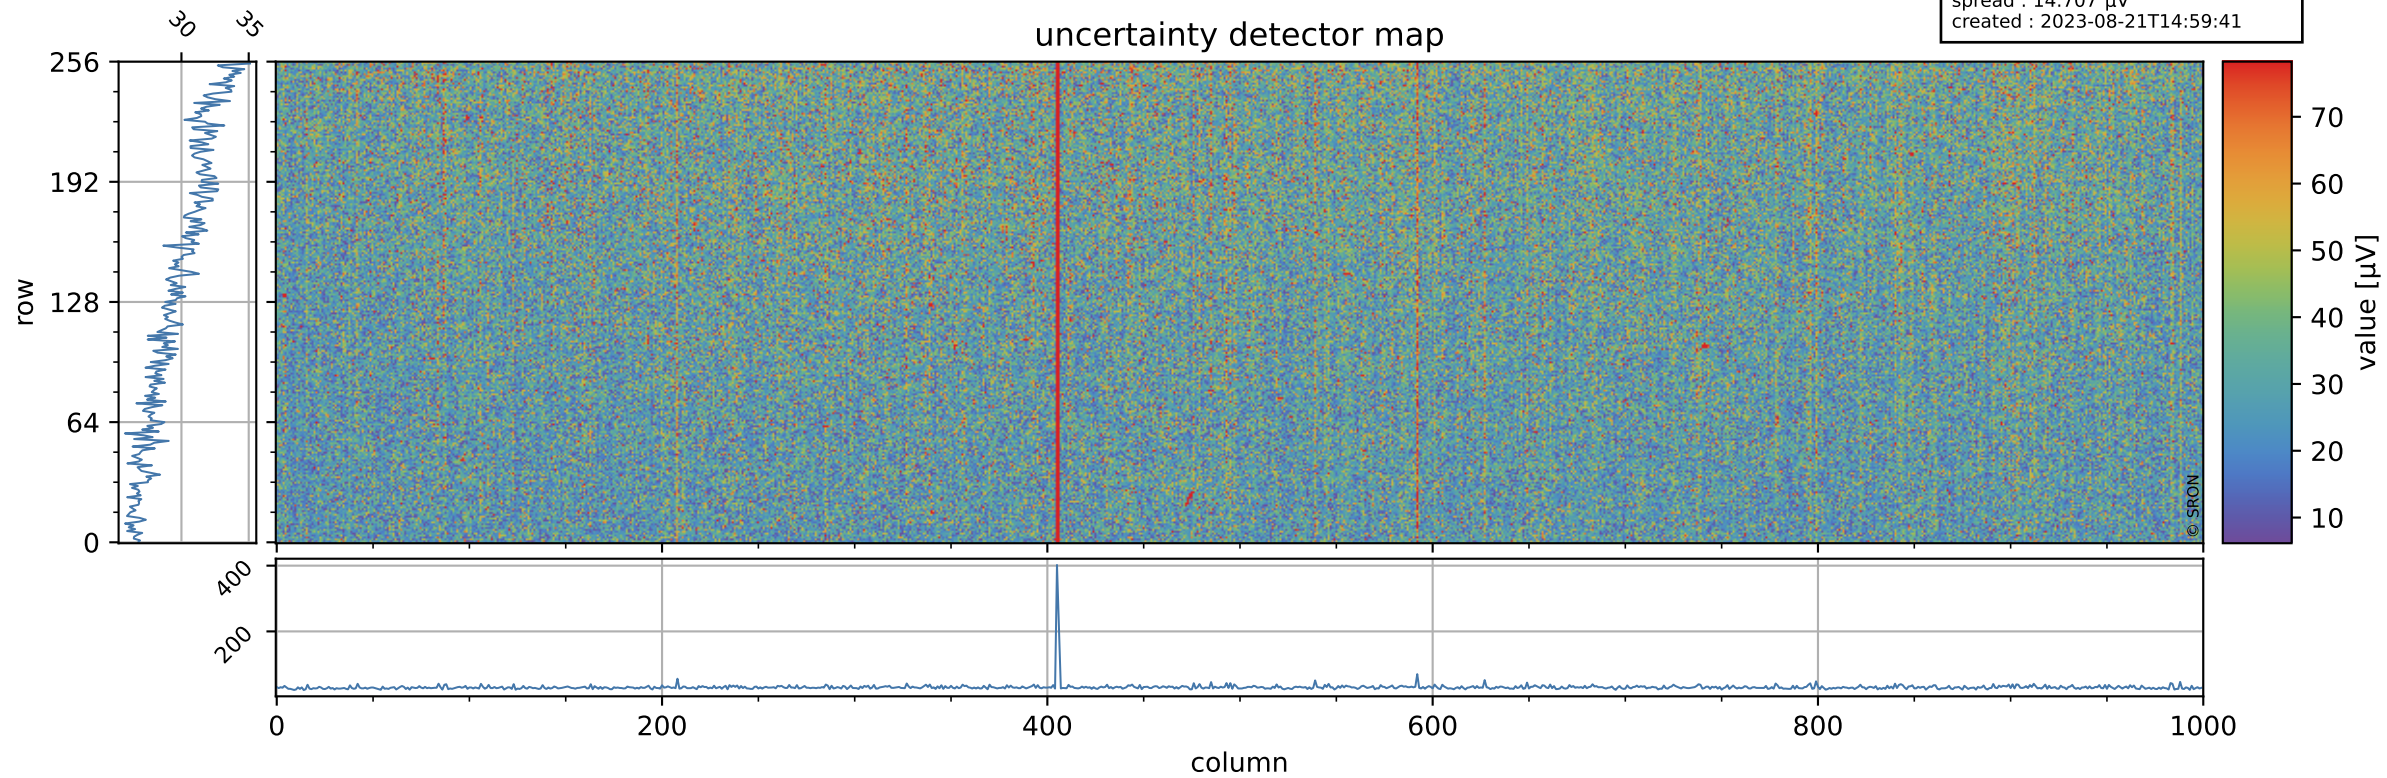

Tropomi SWIR offset (official)

orbits : 20 in [18982, 19027]
coverage : 2021-06-12 / 2021-06-15
median : 0.52599 V
spread : 0.03591 V
created : 2023-08-21T14:59:40

value detector map

Tropomi SWIR offset (official)

orbits : 20 in [18982, 19027]
coverage : 2021-06-12 / 2021-06-15
median : 29.838 μV
spread : 14.707 μV
created : 2023-08-21T14:59:41

Tropomi SWIR offset (official)

orbits : 20 in [18982, 19027]
coverage : 2021-06-12 / 2021-06-15
median : -0.024073 mV
spread : 0.38327 mV
created : 2023-08-21T14:59:41

value compared with SWIR offset CKD

Tropomi SWIR offset (official) ground-tracks of Sentinel-5P

orbits : 20 in [18982, 19027]
coverage : 2021-06-12 / 2021-06-15
created : 2023-08-21T14:59:41

Tropomi SWIR offset (official)

orbits : [2827, 19027]
coverage : 2018-04-30 / 2021-06-15
created : 2023-08-21T14:59:42

trend of detector median & temperatures