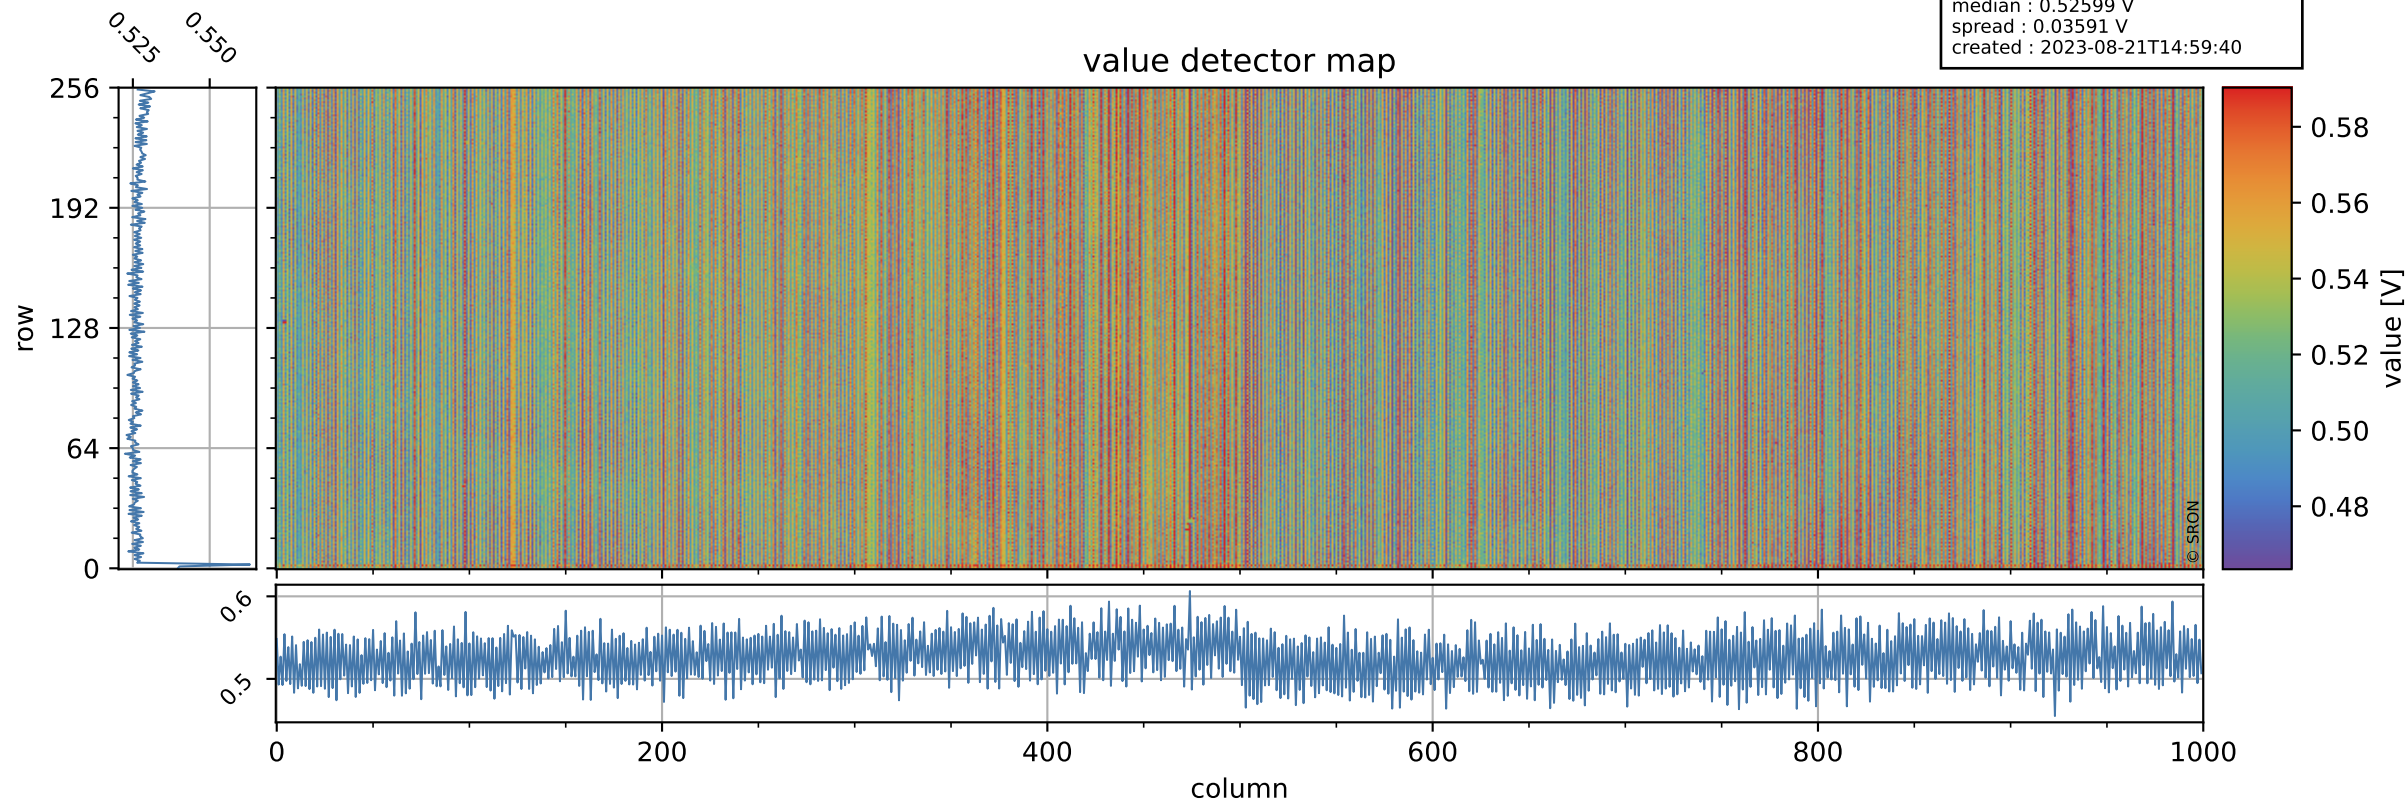

Tropomi SWIR offset (official)

orbits : 20 in [18982, 19027]
coverage : 2021-06-12 / 2021-06-15
median : 0.52599 V
spread : 0.03591 V
created : 2023-08-21T14:59:40

value detector map

Tropomi SWIR offset (official)

orbits : 20 in [18982, 19027]
coverage : 2021-06-12 / 2021-06-15
median : 29.838 μV
spread : 14.707 μV
created : 2023-08-21T14:59:41

Tropomi SWIR offset (official)

orbits : 20 in [18982, 19027]
coverage : 2021-06-12 / 2021-06-15
median : -0.024073 mV
spread : 0.38327 mV
created : 2023-08-21T14:59:41

value compared with SWIR offset CKD

Tropomi SWIR offset (official) ground-tracks of Sentinel-5P

orbits : 20 in [18982, 19027]
coverage : 2021-06-12 / 2021-06-15
created : 2023-08-21T14:59:41

Tropomi SWIR offset (official)

orbits : [2827, 19027]
coverage : 2018-04-30 / 2021-06-15
created : 2023-08-21T14:59:42

trend of detector median & temperatures