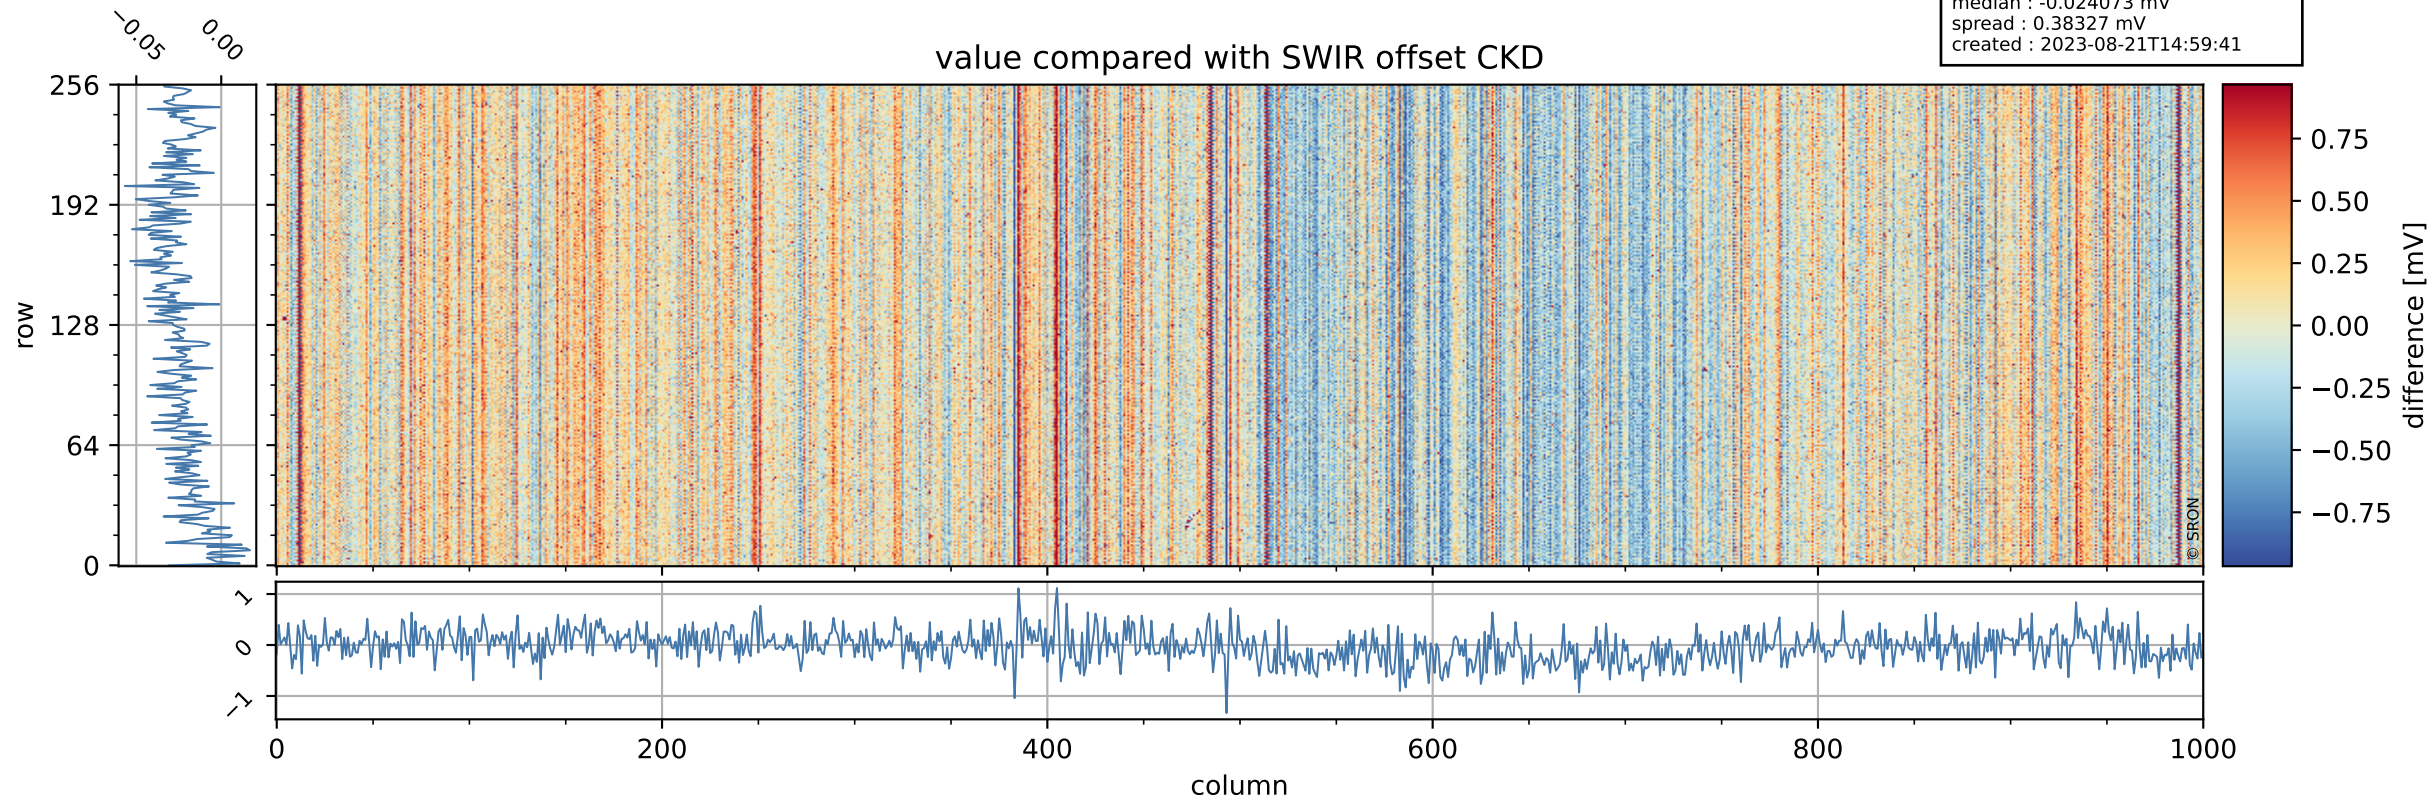

Tropomi SWIR offset (official)

orbits : 20 in [18982, 19027]
coverage : 2021-06-12 / 2021-06-15
median : 0.52599 V
spread : 0.03591 V
created : 2023-08-21T14:59:40

value detector map

Tropomi SWIR offset (official)

orbits : 20 in [18982, 19027]
coverage : 2021-06-12 / 2021-06-15
median : 29.838 μV
spread : 14.707 μV
created : 2023-08-21T14:59:41

Tropomi SWIR offset (official)

orbits : 20 in [18982, 19027]
coverage : 2021-06-12 / 2021-06-15
median : -0.024073 mV
spread : 0.38327 mV
created : 2023-08-21T14:59:41

value compared with SWIR offset CKD

Tropomi SWIR offset (official) ground-tracks of Sentinel-5P

orbits : 20 in [18982, 19027]
coverage : 2021-06-12 / 2021-06-15
created : 2023-08-21T14:59:41

Tropomi SWIR offset (official)

orbits : [2827, 19027]
coverage : 2018-04-30 / 2021-06-15
created : 2023-08-21T14:59:42

trend of detector median & temperatures