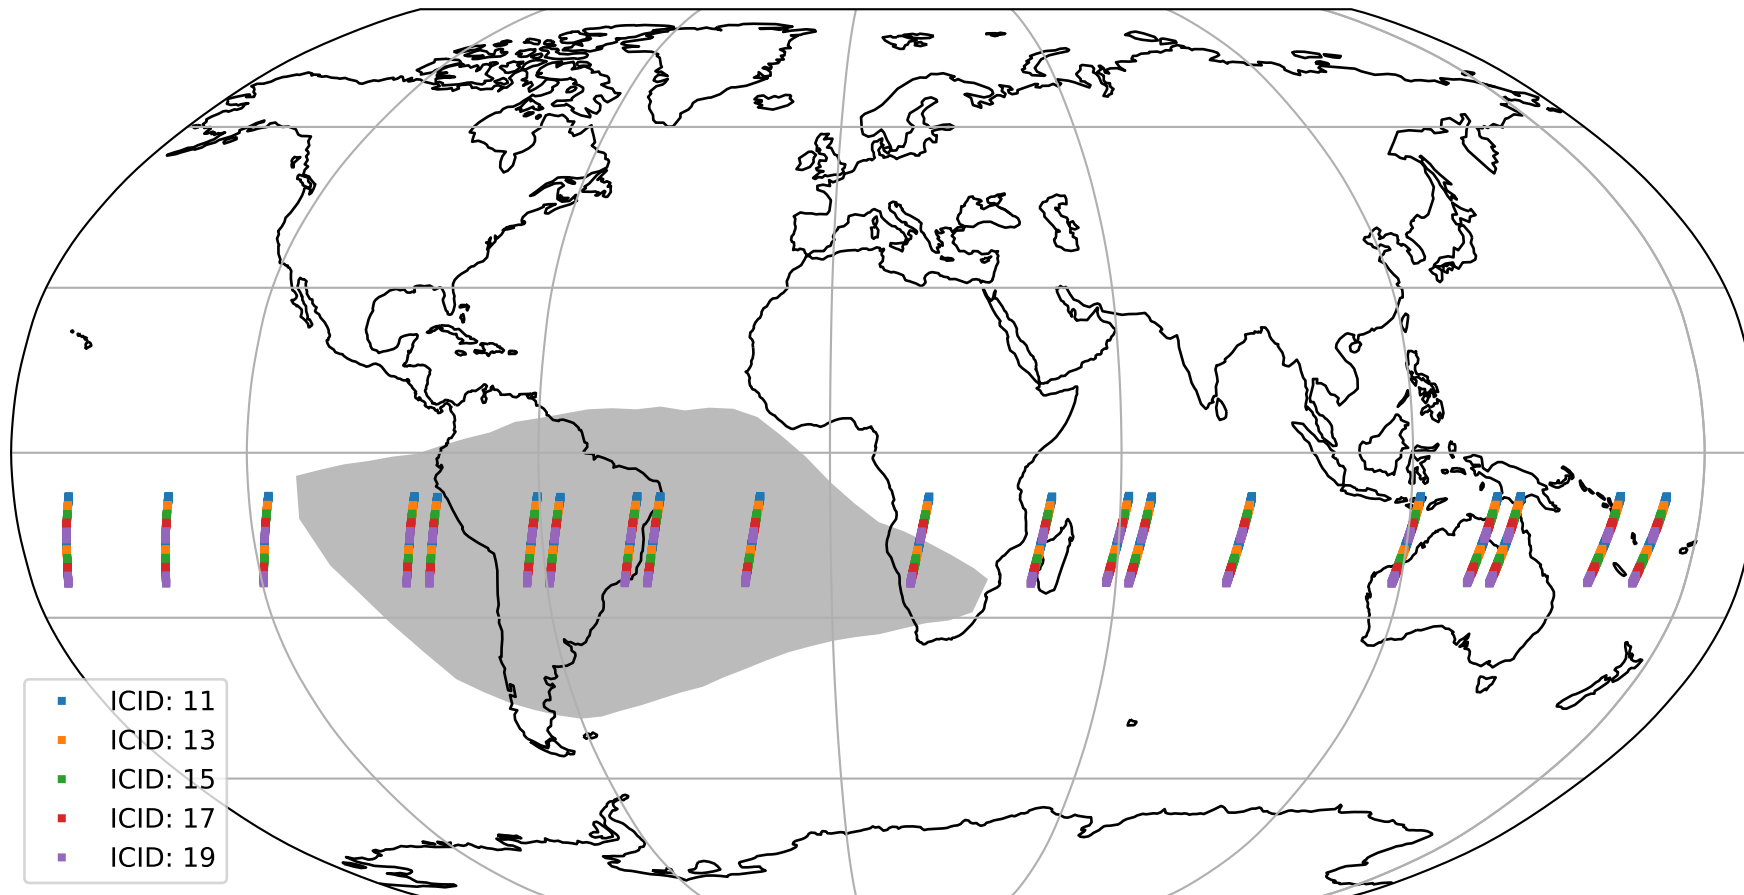

Tropomi SWIR offset (official)

orbits : 20 in [18982, 19027]
coverage : 2021-06-12 / 2021-06-15
median : 0.52599 V
spread : 0.03591 V
created : 2023-08-21T14:59:40

value detector map

Tropomi SWIR offset (official)

orbits : 20 in [18982, 19027]
coverage : 2021-06-12 / 2021-06-15
median : 29.838 μV
spread : 14.707 μV
created : 2023-08-21T14:59:41

Tropomi SWIR offset (official)

orbits : 20 in [18982, 19027]
coverage : 2021-06-12 / 2021-06-15
median : -0.024073 mV
spread : 0.38327 mV
created : 2023-08-21T14:59:41

value compared with SWIR offset CKD

Tropomi SWIR offset (official) ground-tracks of Sentinel-5P

orbits : 20 in [18982, 19027]
coverage : 2021-06-12 / 2021-06-15
created : 2023-08-21T14:59:41

Tropomi SWIR offset (official)

orbits : [2827, 19027]
coverage : 2018-04-30 / 2021-06-15
created : 2023-08-21T14:59:42

trend of detector median & temperatures