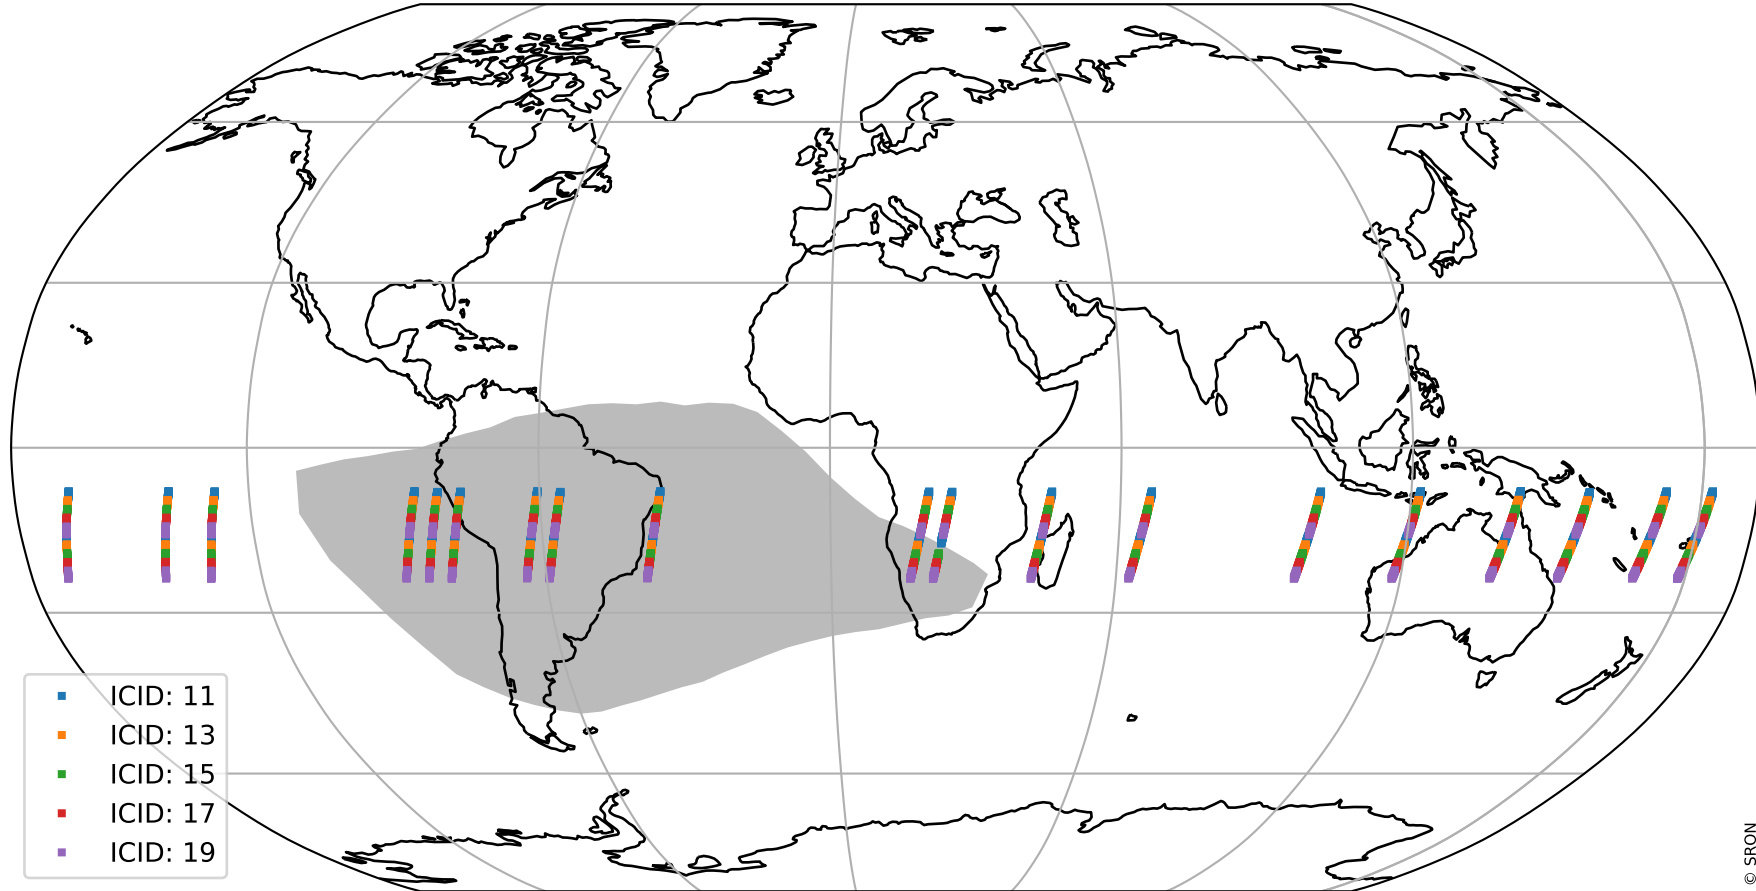

# Tropomi SWIR offset (official)

orbits : 19 in [18997, 19042]  
coverage : 2021-06-13 / 2021-06-16  
median : 30.064  $\mu\text{V}$   
spread : 14.893  $\mu\text{V}$   
created : 2023-08-21T14:59:44

# Tropomi SWIR offset (official)

orbits : 19 in [18997, 19042]  
coverage : 2021-06-13 / 2021-06-16  
median : -0.030392 mV  
spread : 0.38619 mV  
created : 2023-08-21T14:59:44

value compared with SWIR offset CKD

# Tropomi SWIR offset (official) ground-tracks of Sentinel-5P

orbits : 19 in [18997, 19042]  
coverage : 2021-06-13 / 2021-06-16  
created : 2023-08-21T14:59:44

# Tropomi SWIR offset (official)

orbits : [2827, 19042]  
coverage : 2018-04-30 / 2021-06-16  
created : 2023-08-21T14:59:45