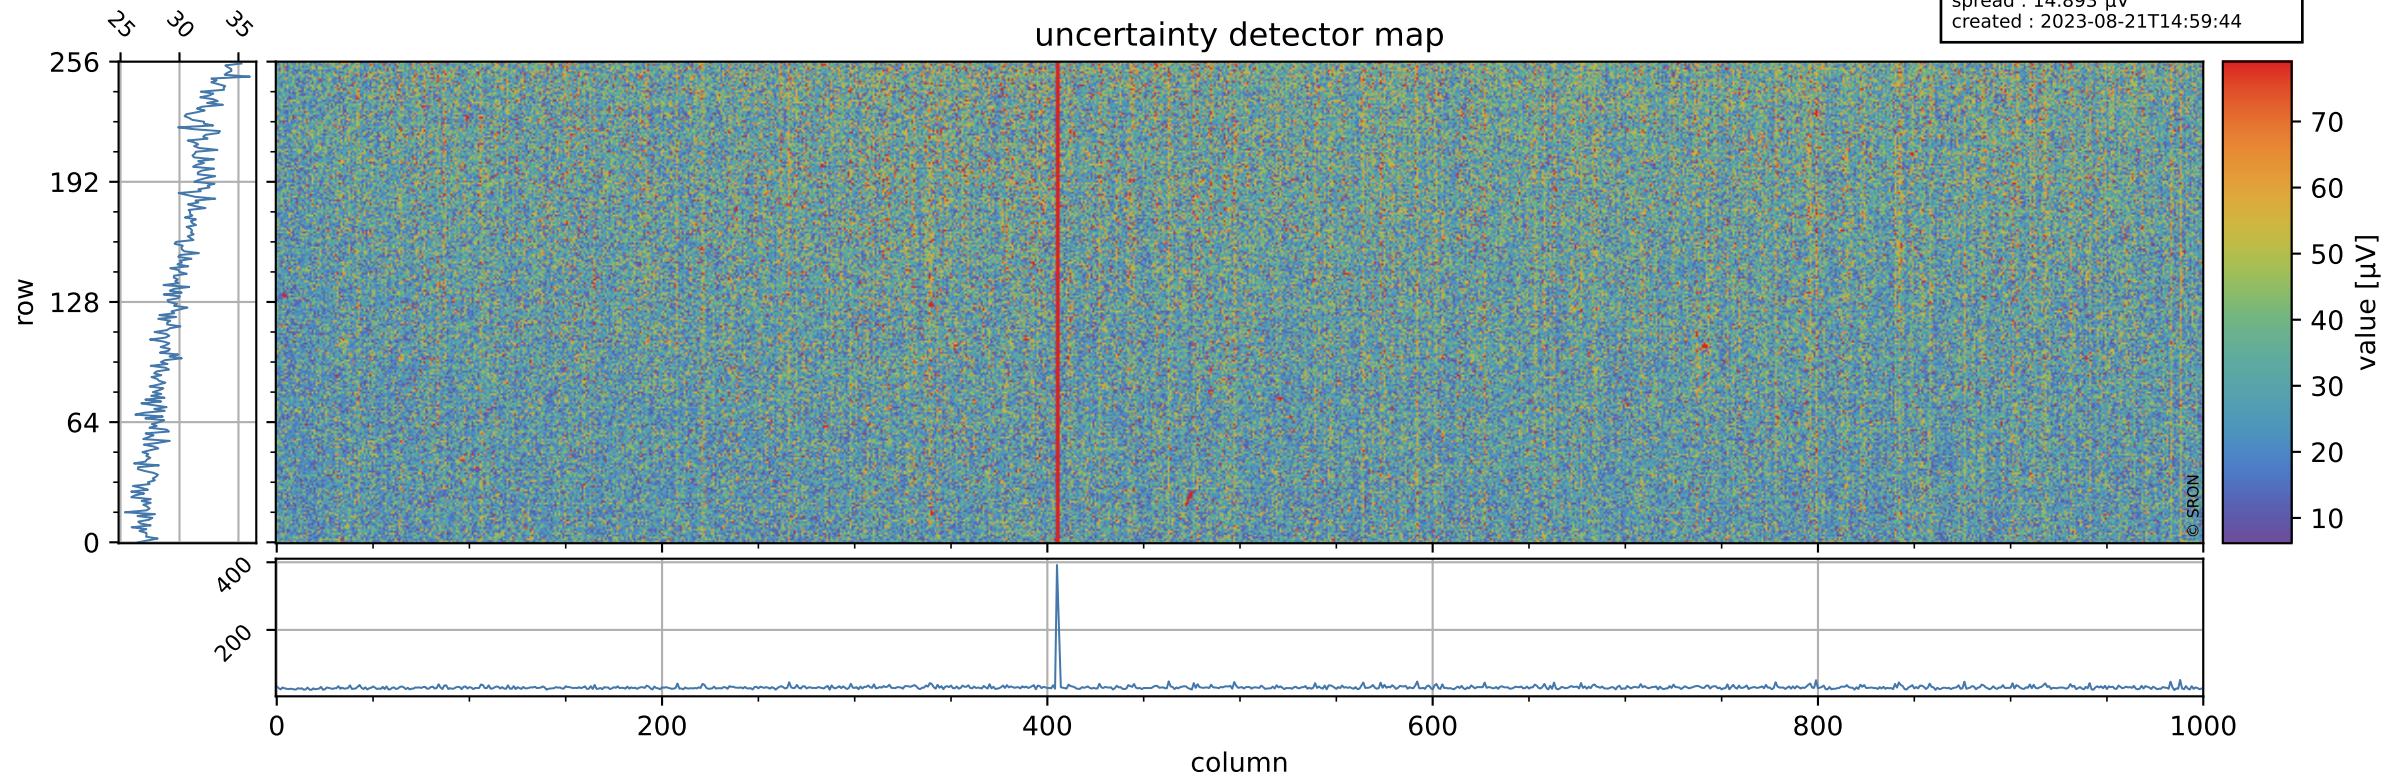

# Tropomi SWIR offset (official)

orbits : 19 in [18997, 19042]  
coverage : 2021-06-13 / 2021-06-16  
median : 0.52598 V  
spread : 0.035913 V  
created : 2023-08-21T14:59:43

## value detector map

# Tropomi SWIR offset (official)

orbits : 19 in [18997, 19042]  
coverage : 2021-06-13 / 2021-06-16  
median : 30.064  $\mu\text{V}$   
spread : 14.893  $\mu\text{V}$   
created : 2023-08-21T14:59:44

# Tropomi SWIR offset (official) ground-tracks of Sentinel-5P

orbits : 19 in [18997, 19042]  
coverage : 2021-06-13 / 2021-06-16  
created : 2023-08-21T14:59:44