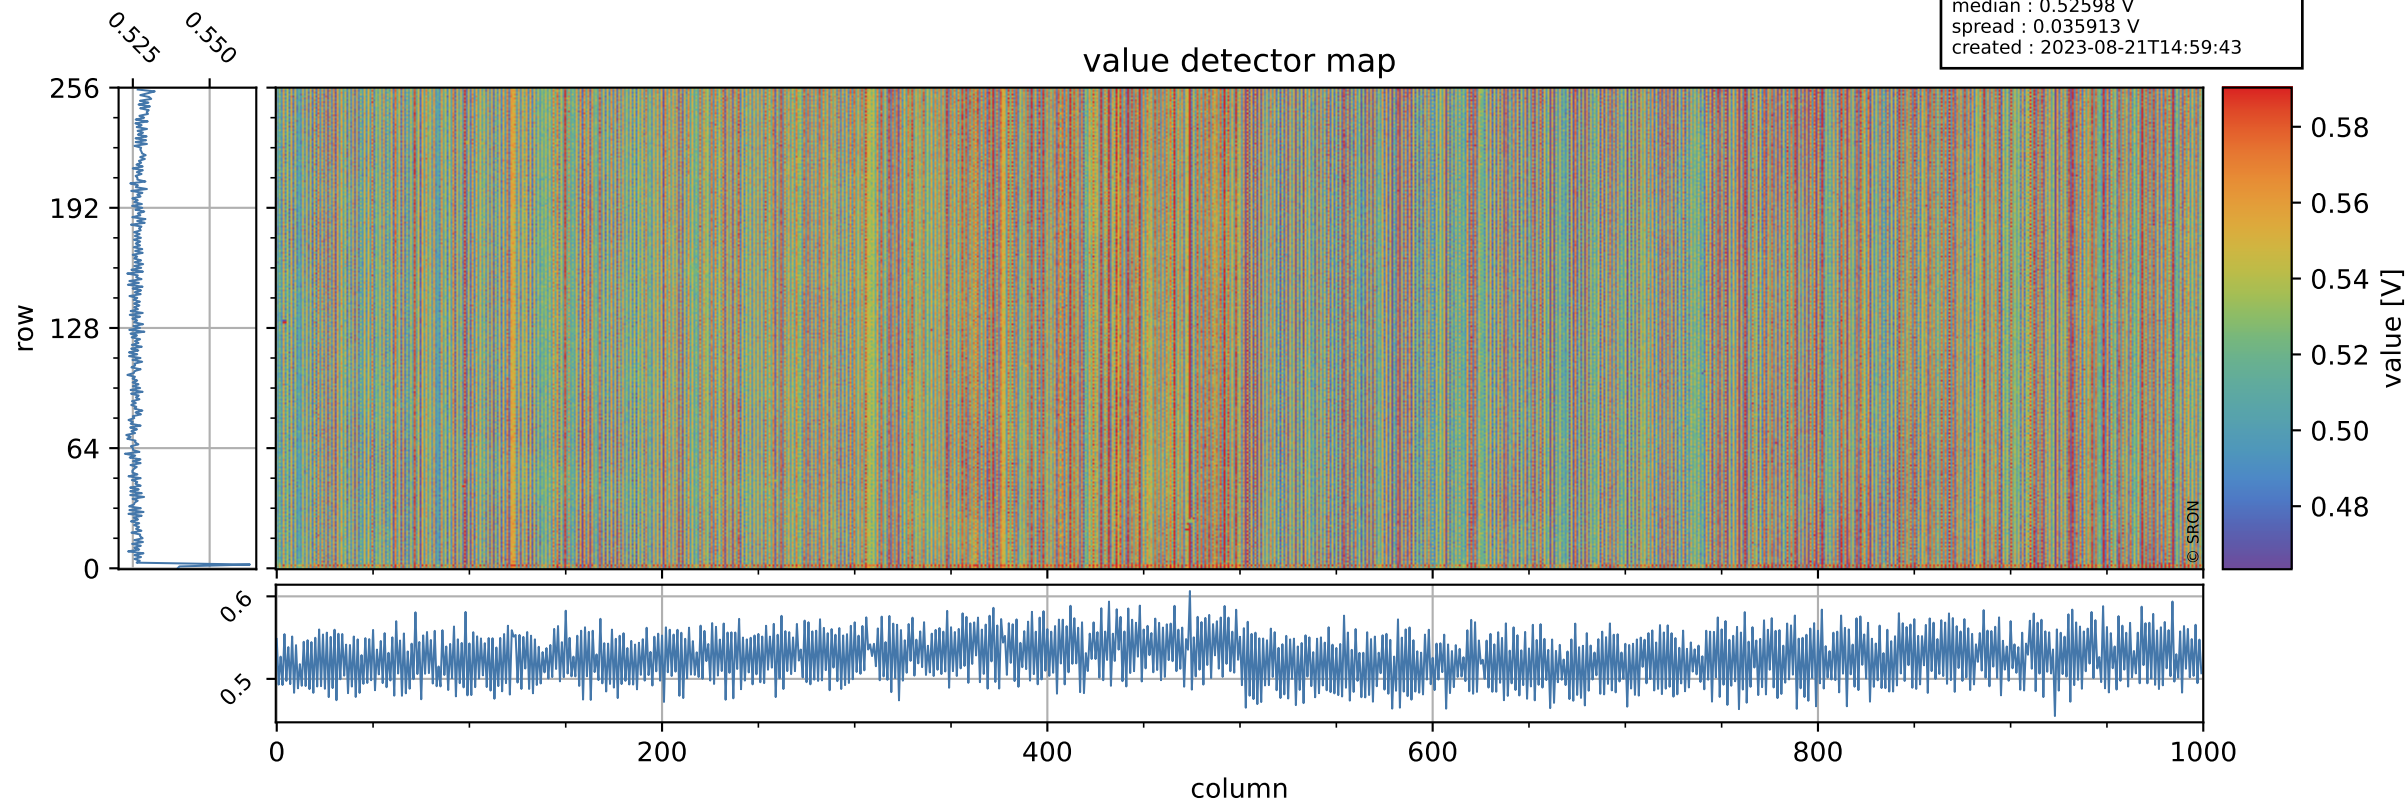

# Tropomi SWIR offset (official)

orbits : 19 in [18997, 19042]  
coverage : 2021-06-13 / 2021-06-16  
median : 0.52598 V  
spread : 0.035913 V  
created : 2023-08-21T14:59:43

## value detector map

# Tropomi SWIR offset (official)

orbits : 19 in [18997, 19042]  
coverage : 2021-06-13 / 2021-06-16  
median : 30.064  $\mu\text{V}$   
spread : 14.893  $\mu\text{V}$   
created : 2023-08-21T14:59:44

# Tropomi SWIR offset (official) ground-tracks of Sentinel-5P

orbits : 19 in [18997, 19042]  
coverage : 2021-06-13 / 2021-06-16  
created : 2023-08-21T14:59:44