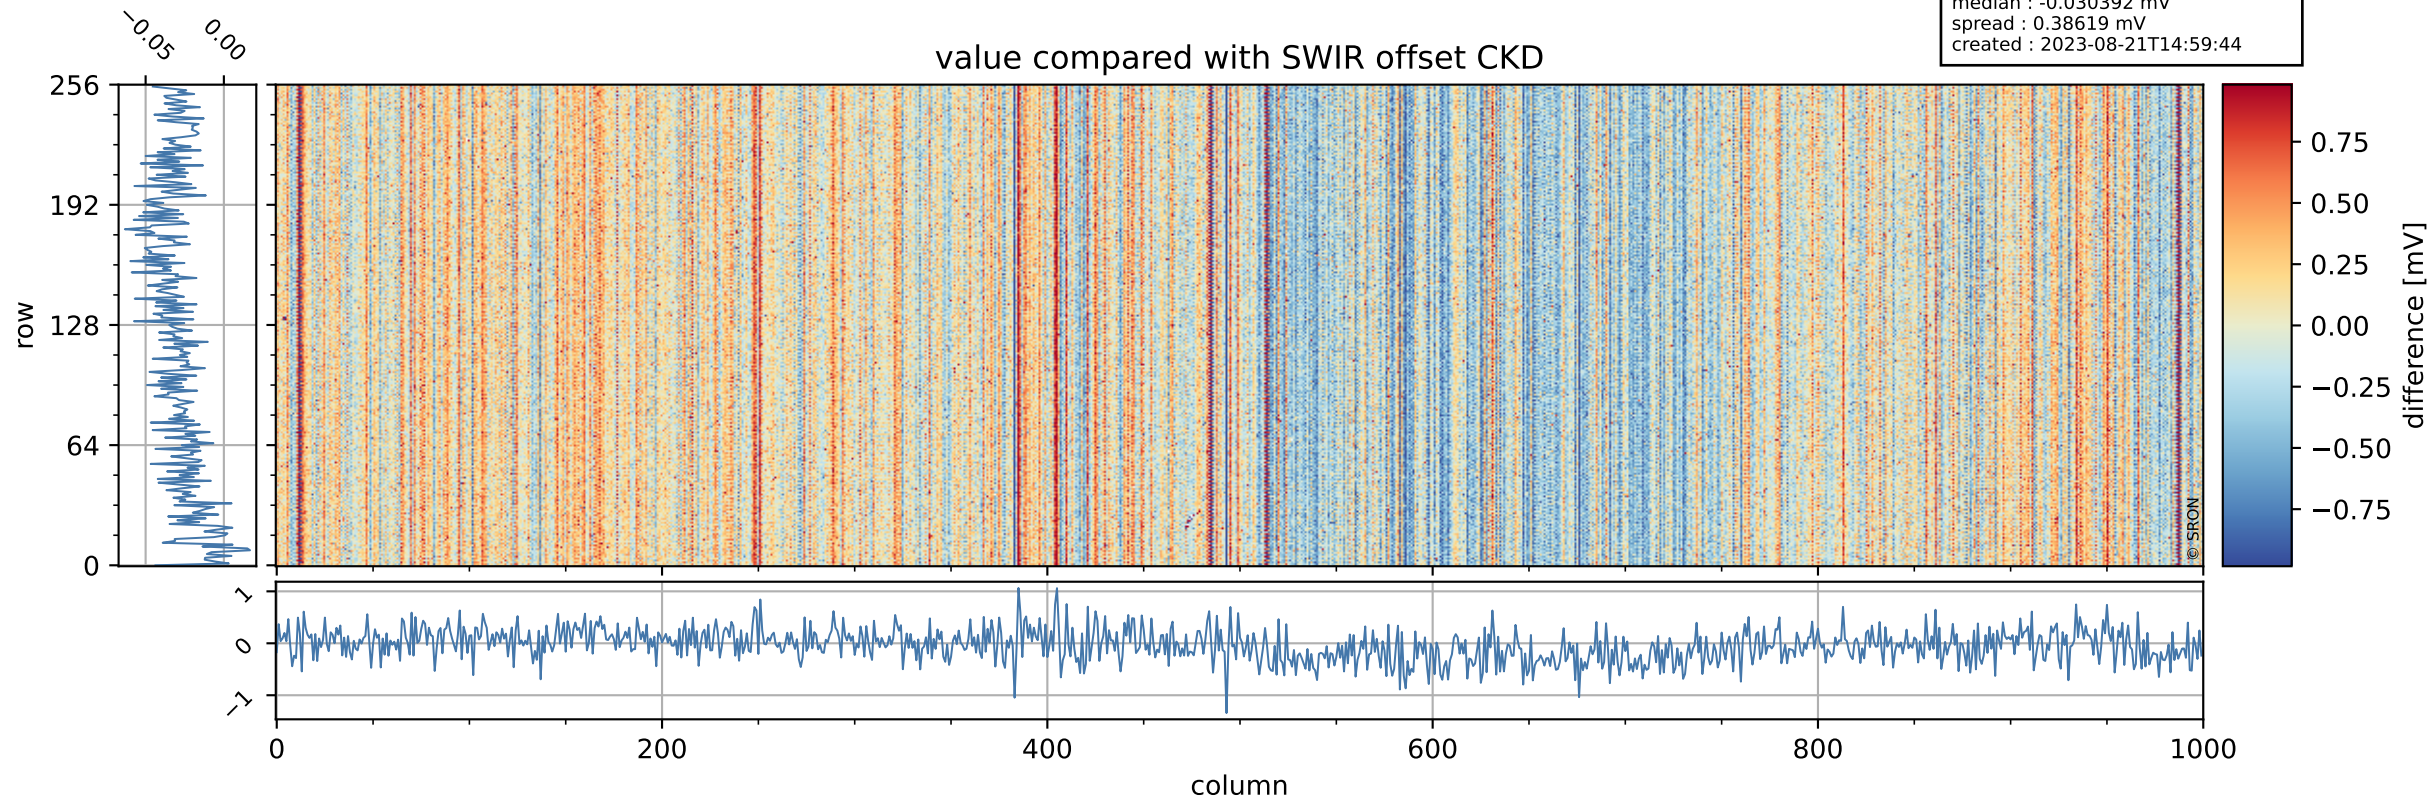

## value detector map

# Tropomi SWIR offset (official)

orbits : 19 in [18997, 19042]  
coverage : 2021-06-13 / 2021-06-16  
median : 30.064  $\mu\text{V}$   
spread : 14.893  $\mu\text{V}$   
created : 2023-08-21T14:59:44

# Tropomi SWIR offset (official)

orbits : 19 in [18997, 19042]  
coverage : 2021-06-13 / 2021-06-16  
median : -0.030392 mV  
spread : 0.38619 mV  
created : 2023-08-21T14:59:44

value compared with SWIR offset CKD

# Tropomi SWIR offset (official) ground-tracks of Sentinel-5P

orbits : 19 in [18997, 19042]  
coverage : 2021-06-13 / 2021-06-16  
created : 2023-08-21T14:59:44