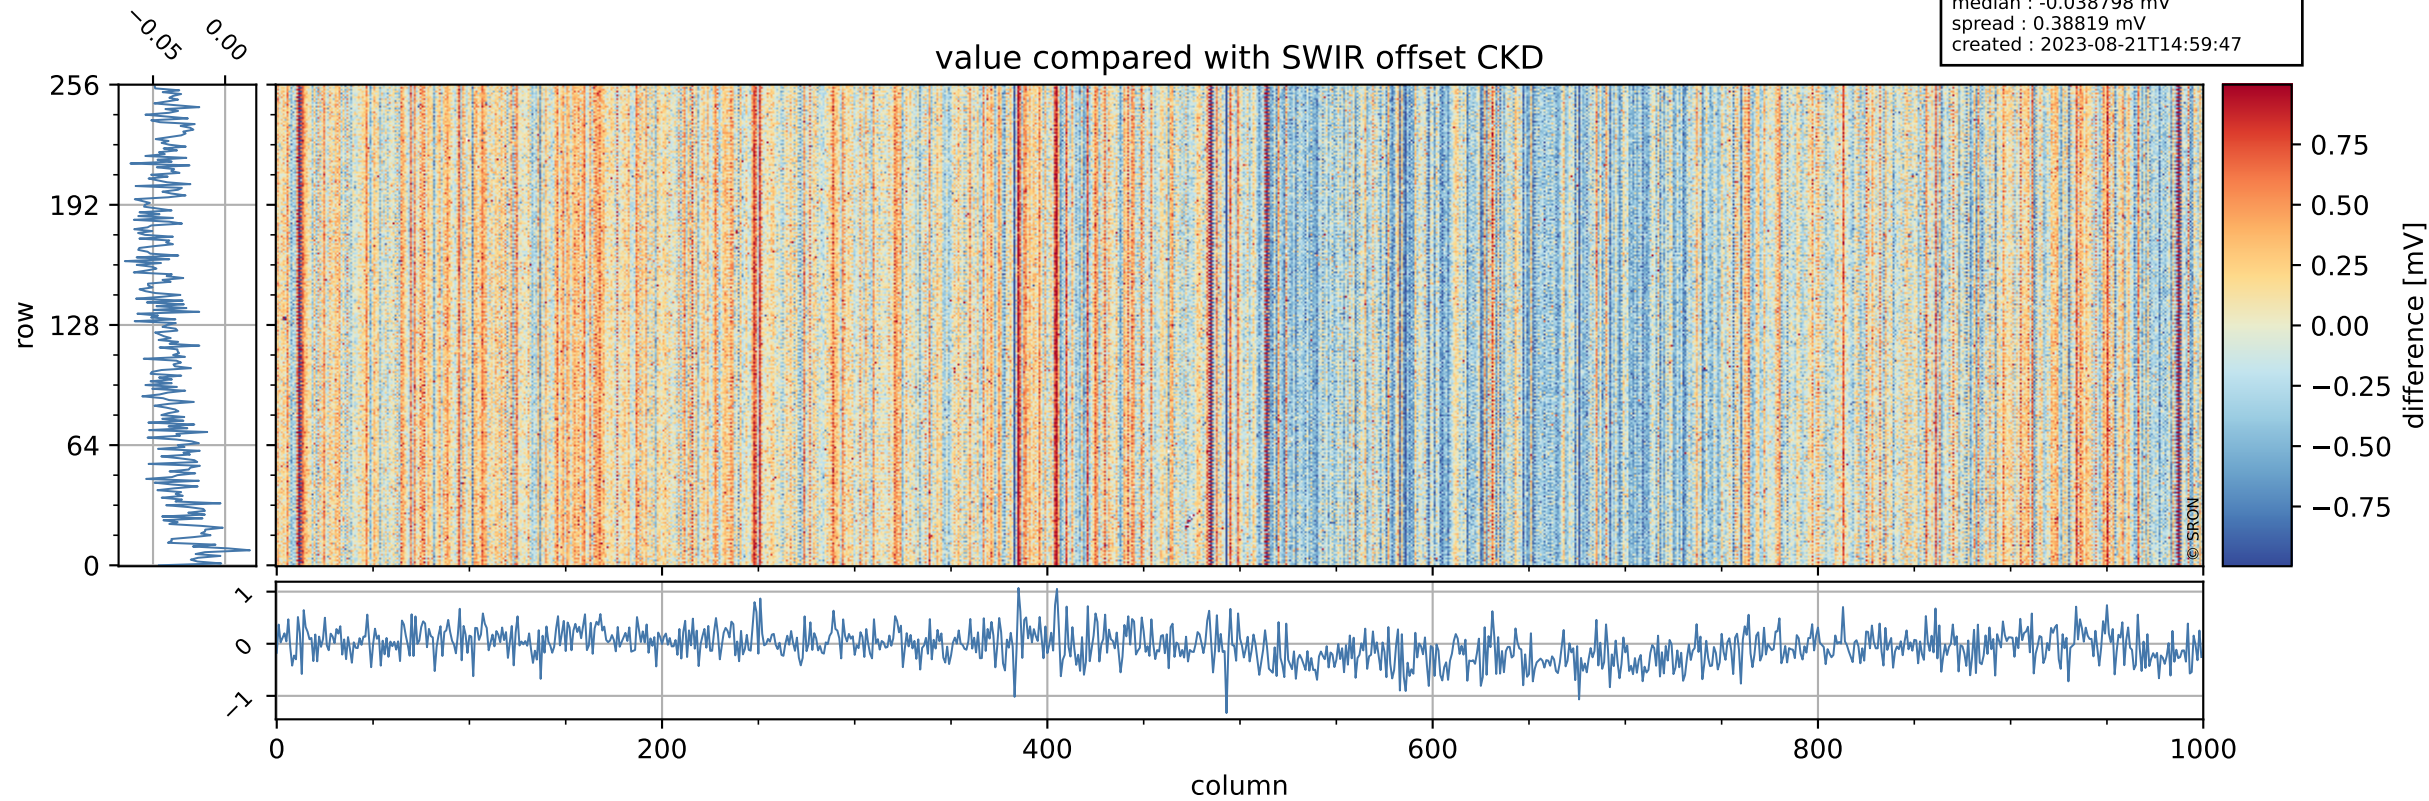

## value detector map

# Tropomi SWIR offset (official)

orbits : 19 in [19012, 19057]  
coverage : 2021-06-14 / 2021-06-17  
median : 30.737  $\mu\text{V}$   
spread : 15.129  $\mu\text{V}$   
created : 2023-08-21T14:59:47

# Tropomi SWIR offset (official)

orbits : 19 in [19012, 19057]  
coverage : 2021-06-14 / 2021-06-17  
median : -0.038798 mV  
spread : 0.38819 mV  
created : 2023-08-21T14:59:47

value compared with SWIR offset CKD

# Tropomi SWIR offset (official) ground-tracks of Sentinel-5P

orbits : 19 in [19012, 19057]  
coverage : 2021-06-14 / 2021-06-17  
created : 2023-08-21T14:59:48