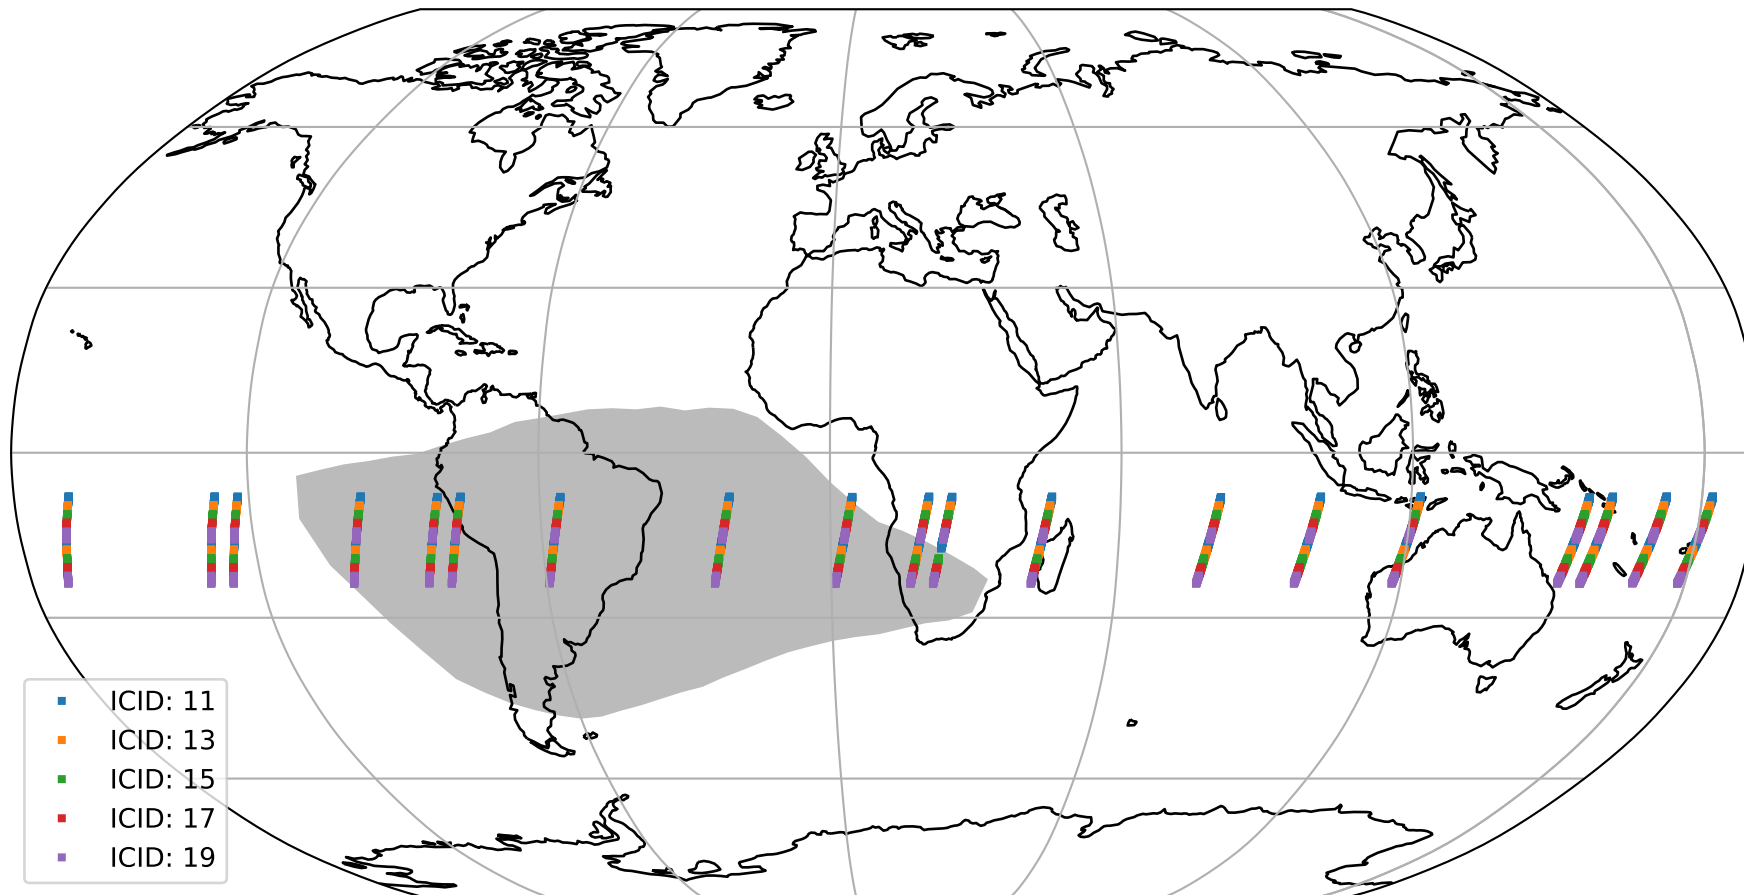

# Tropomi SWIR offset (official)

orbits : 19 in [19012, 19057]  
coverage : 2021-06-14 / 2021-06-17  
median : 30.737  $\mu\text{V}$   
spread : 15.129  $\mu\text{V}$   
created : 2023-08-21T14:59:47

# Tropomi SWIR offset (official)

orbits : 19 in [19012, 19057]  
coverage : 2021-06-14 / 2021-06-17  
median : -0.038798 mV  
spread : 0.38819 mV  
created : 2023-08-21T14:59:47

value compared with SWIR offset CKD

# Tropomi SWIR offset (official) ground-tracks of Sentinel-5P

orbits : 19 in [19012, 19057]  
coverage : 2021-06-14 / 2021-06-17  
created : 2023-08-21T14:59:48

# Tropomi SWIR offset (official)

orbits : [2827, 19057]  
coverage : 2018-04-30 / 2021-06-17  
created : 2023-08-21T14:59:48