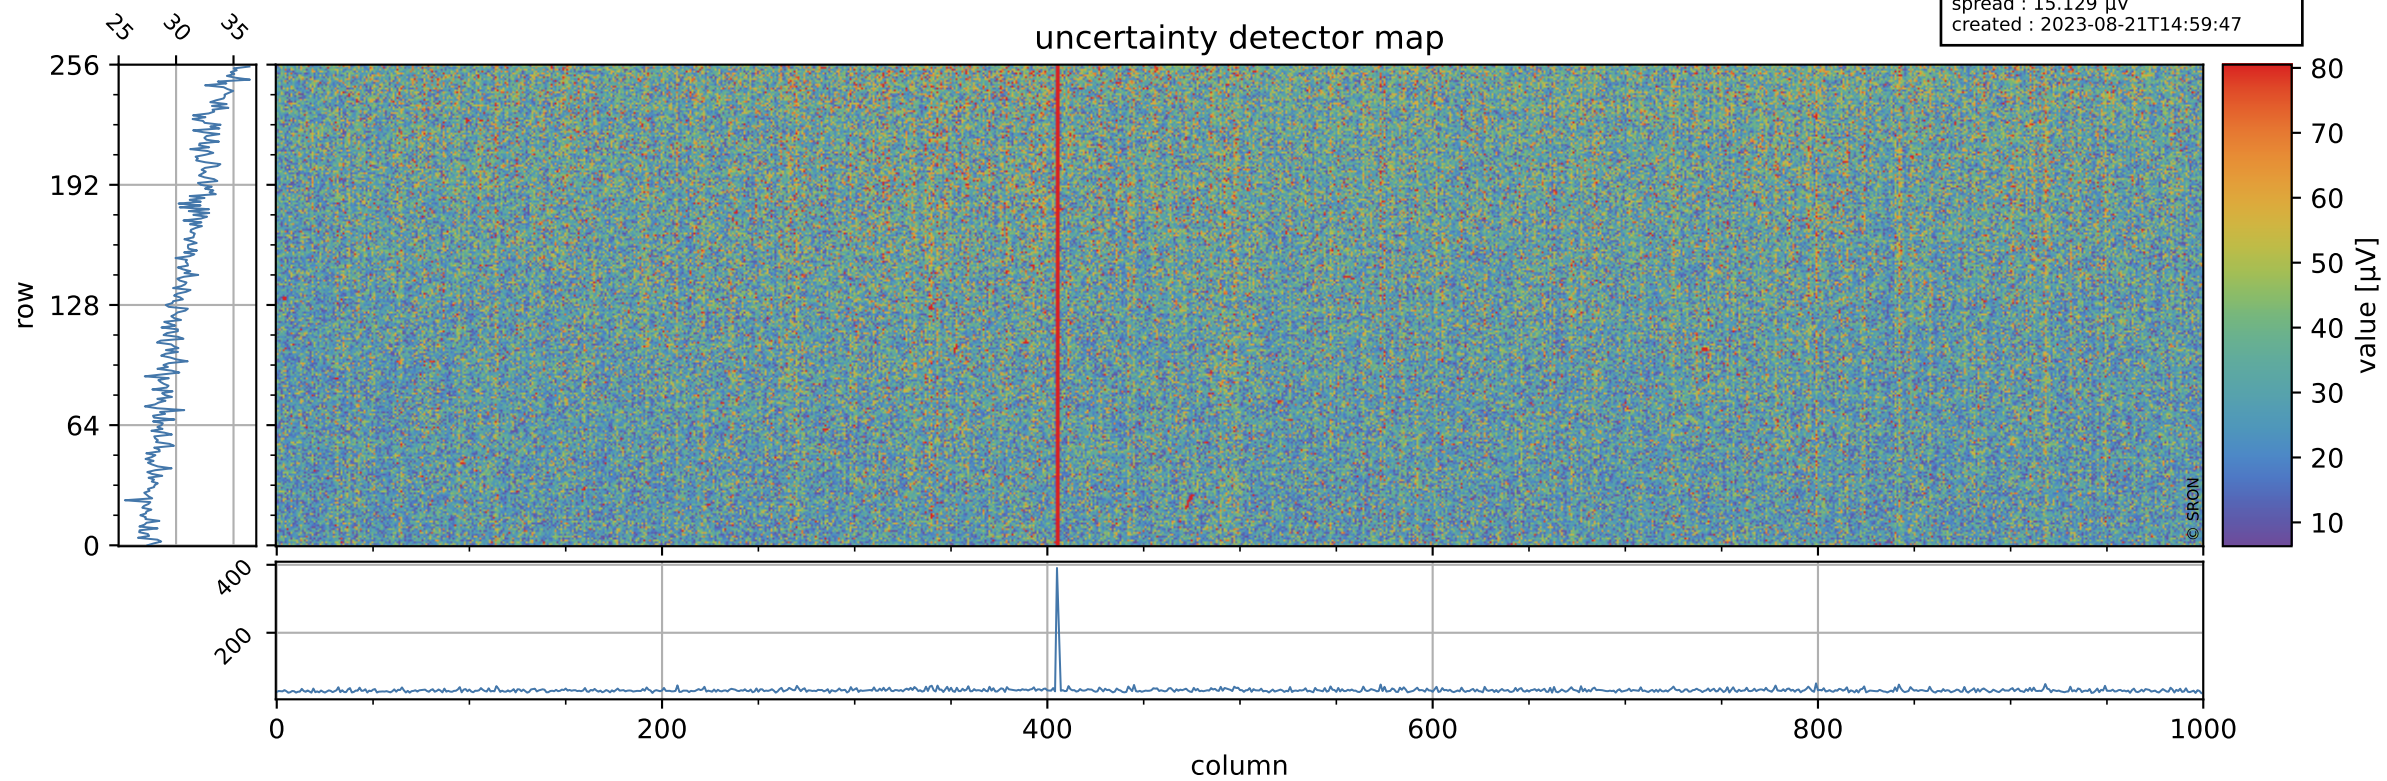

# Tropomi SWIR offset (official)

orbits : 19 in [19012, 19057]  
coverage : 2021-06-14 / 2021-06-17  
median : 0.52597 V  
spread : 0.035915 V  
created : 2023-08-21T14:59:46

## value detector map

# Tropomi SWIR offset (official)

orbits : 19 in [19012, 19057]  
coverage : 2021-06-14 / 2021-06-17  
median : 30.737  $\mu\text{V}$   
spread : 15.129  $\mu\text{V}$   
created : 2023-08-21T14:59:47

# Tropomi SWIR offset (official) ground-tracks of Sentinel-5P

orbits : 19 in [19012, 19057]  
coverage : 2021-06-14 / 2021-06-17  
created : 2023-08-21T14:59:48