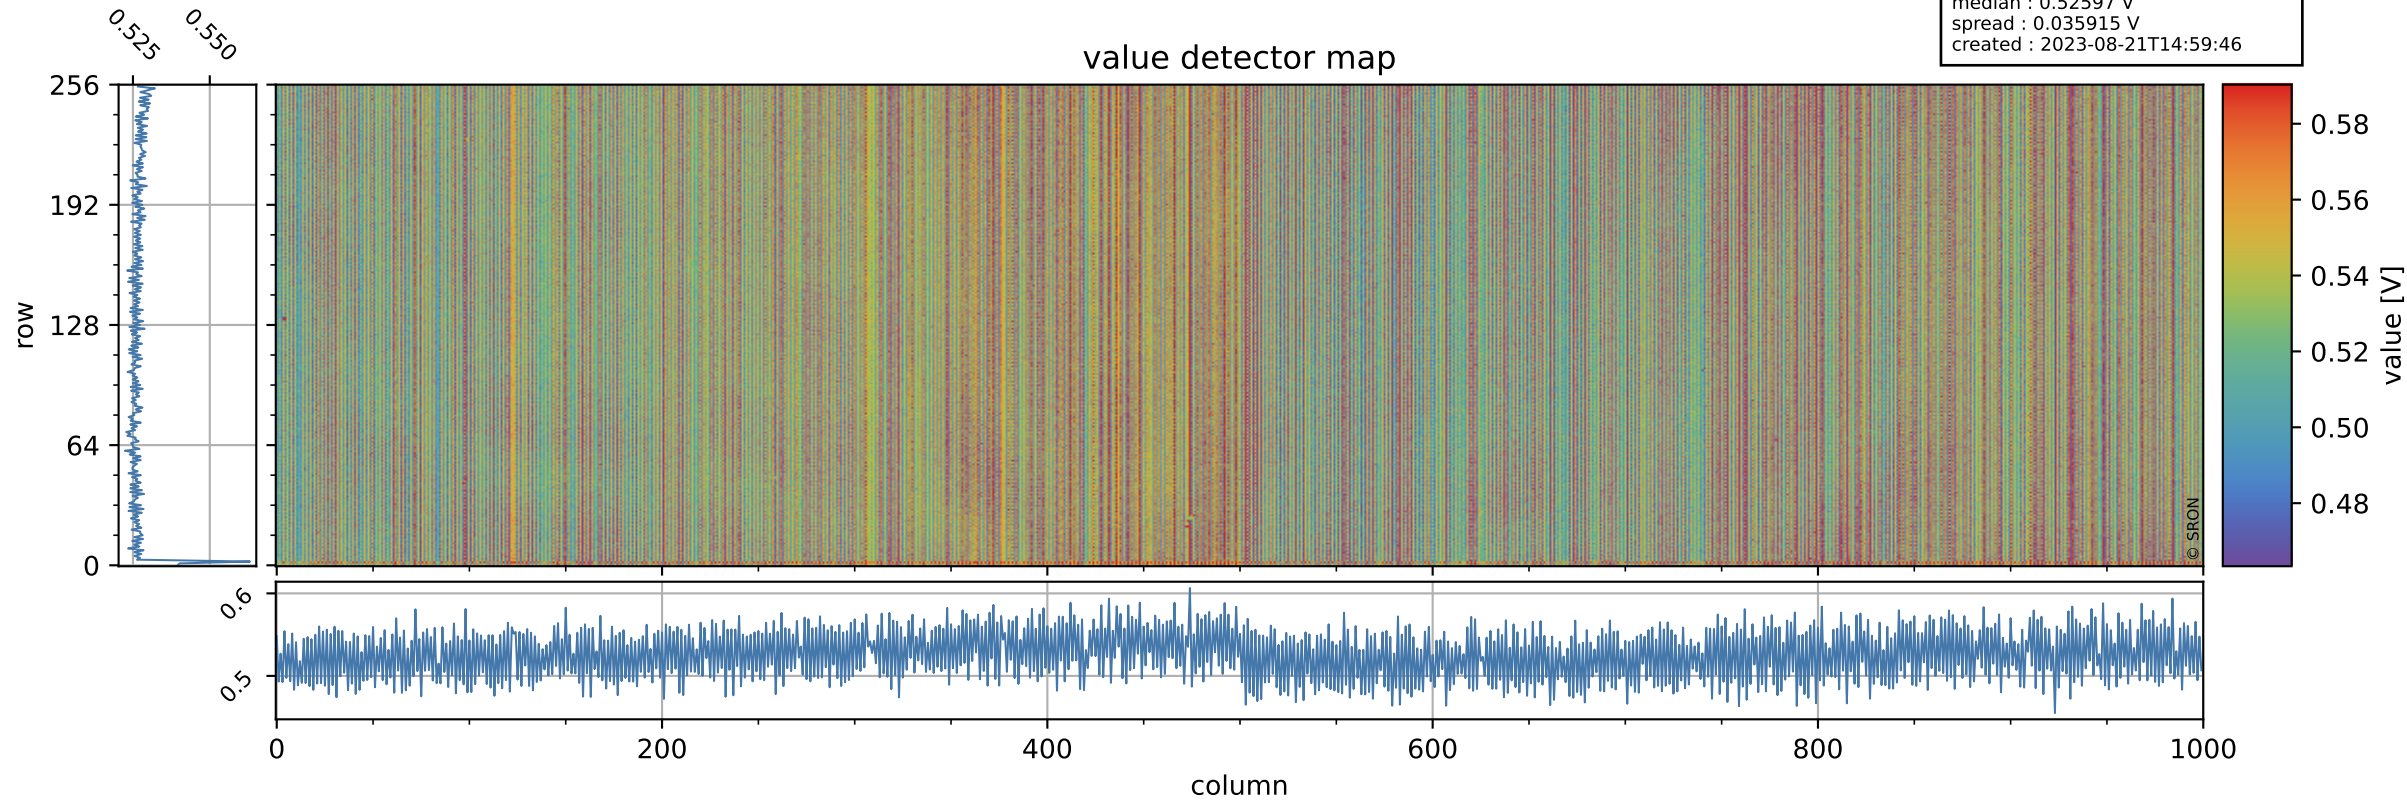

# Tropomi SWIR offset (official)

orbits : 19 in [19012, 19057]  
coverage : 2021-06-14 / 2021-06-17  
median : 0.52597 V  
spread : 0.035915 V  
created : 2023-08-21T14:59:46

## value detector map

# Tropomi SWIR offset (official)

orbits : 19 in [19012, 19057]  
coverage : 2021-06-14 / 2021-06-17  
median : 30.737  $\mu\text{V}$   
spread : 15.129  $\mu\text{V}$   
created : 2023-08-21T14:59:47

# Tropomi SWIR offset (official) ground-tracks of Sentinel-5P

orbits : 19 in [19012, 19057]  
coverage : 2021-06-14 / 2021-06-17  
created : 2023-08-21T14:59:48