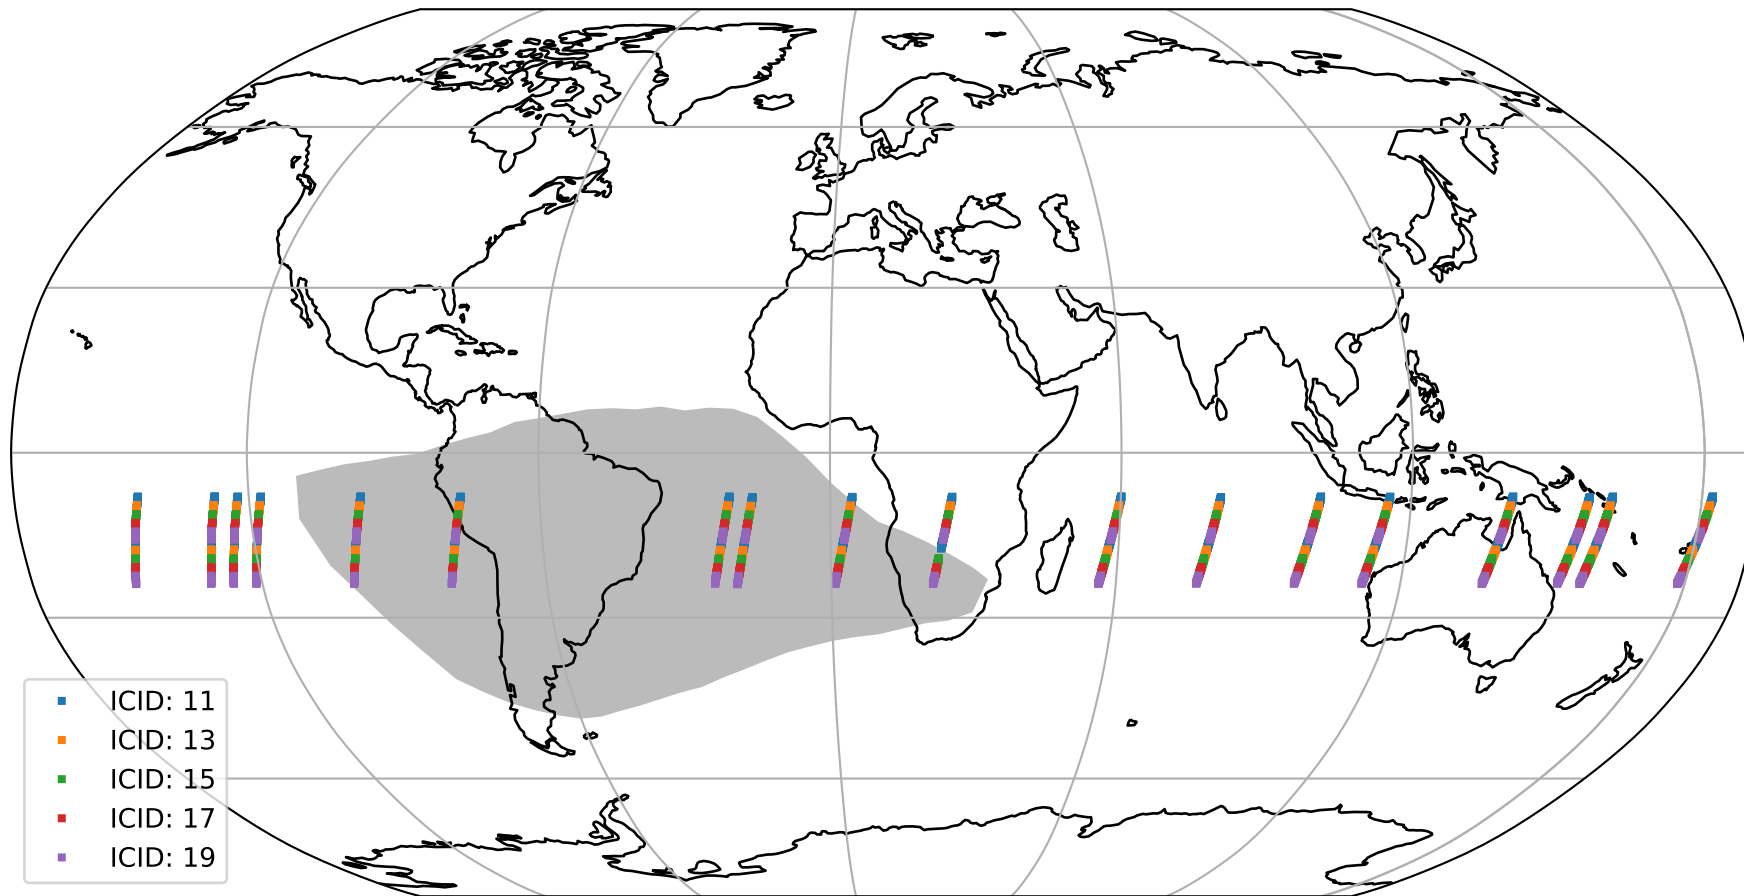

Tropomi SWIR offset (official)

orbits : 18 in [19027, 19072]
coverage : 2021-06-15 / 2021-06-18
median : 0.52598 V
spread : 0.035916 V
created : 2023-08-21T14:59:49

value detector map

Tropomi SWIR offset (official)

orbits : 18 in [19027, 19072]
coverage : 2021-06-15 / 2021-06-18
median : 30.36 μV
spread : 14.981 μV
created : 2023-08-21T14:59:50

Tropomi SWIR offset (official)

orbits : 18 in [19027, 19072]
coverage : 2021-06-15 / 2021-06-18
median : -0.034001 mV
spread : 0.38528 mV
created : 2023-08-21T14:59:50

value compared with SWIR offset CKD

Tropomi SWIR offset (official) ground-tracks of Sentinel-5P

orbits : 18 in [19027, 19072]
coverage : 2021-06-15 / 2021-06-18
created : 2023-08-21T14:59:50

Tropomi SWIR offset (official)

orbits : [2827, 19072]
coverage : 2018-04-30 / 2021-06-18
created : 2023-08-21T14:59:51

trend of detector median & temperatures