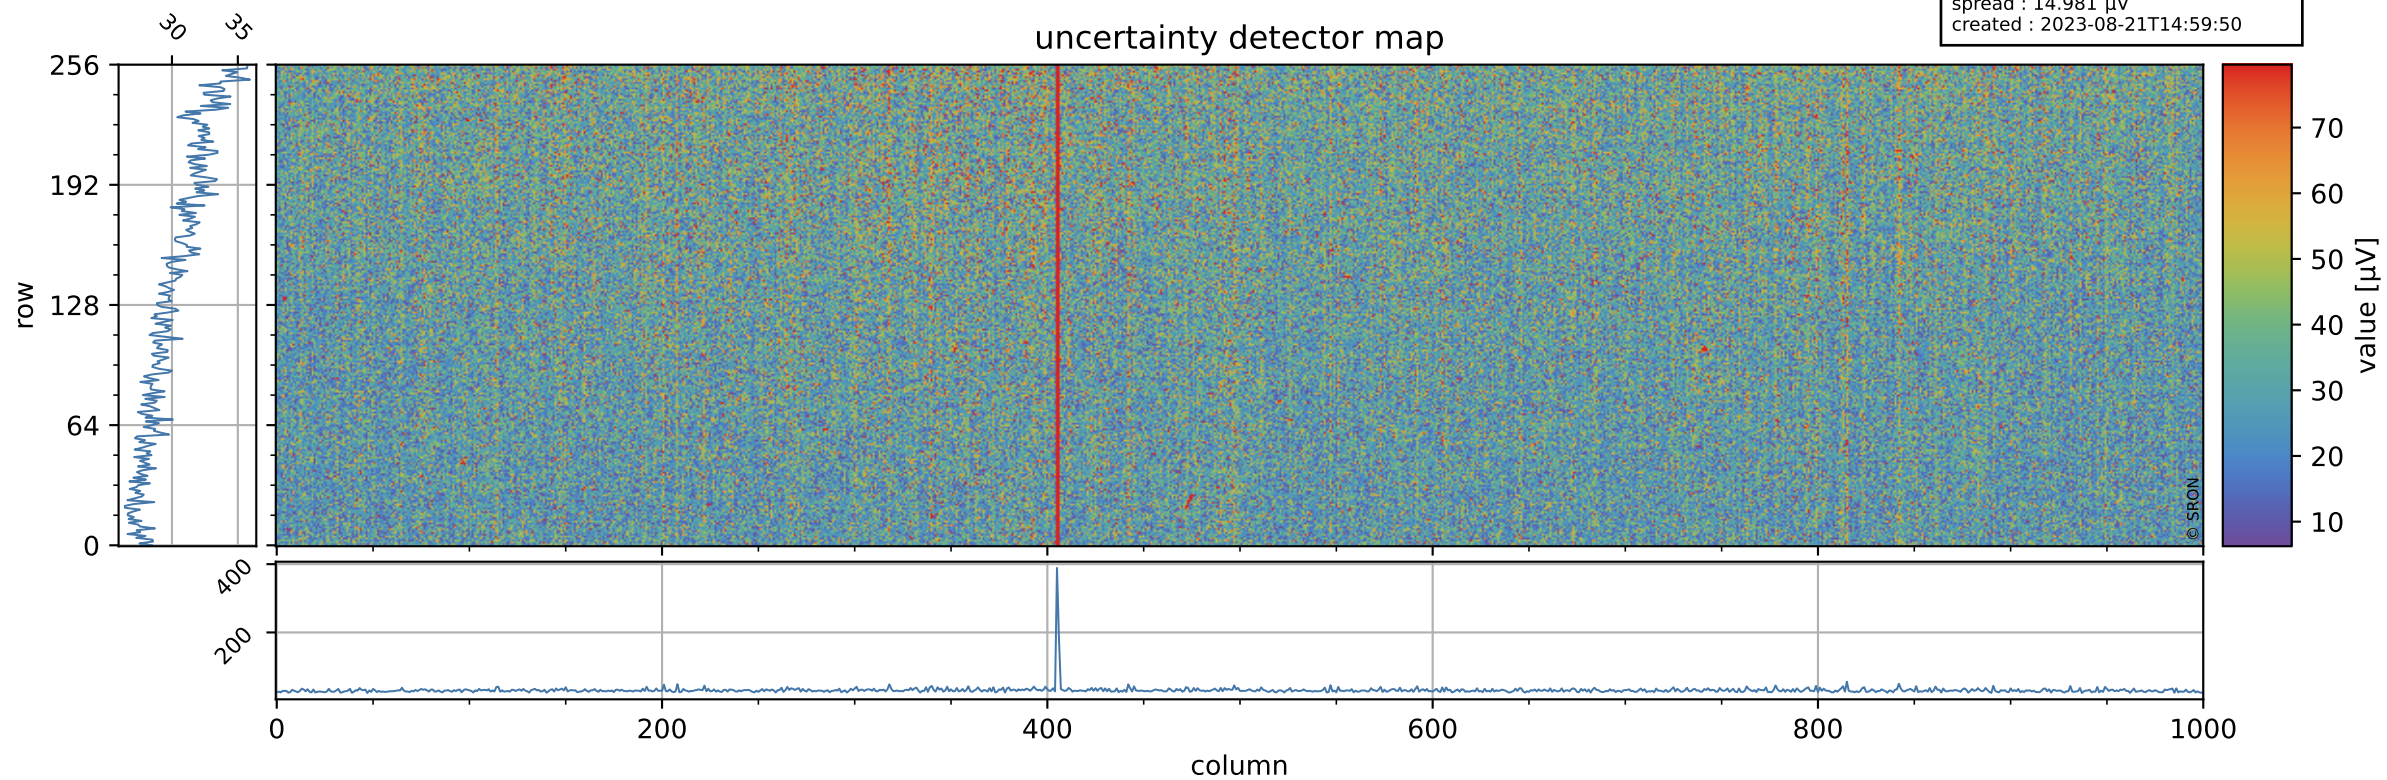

Tropomi SWIR offset (official)

orbits : 18 in [19027, 19072]
coverage : 2021-06-15 / 2021-06-18
median : 0.52598 V
spread : 0.035916 V
created : 2023-08-21T14:59:49

value detector map

Tropomi SWIR offset (official)

orbits : 18 in [19027, 19072]
coverage : 2021-06-15 / 2021-06-18
median : 30.36 μV
spread : 14.981 μV
created : 2023-08-21T14:59:50

Tropomi SWIR offset (official)

orbits : 18 in [19027, 19072]
coverage : 2021-06-15 / 2021-06-18
median : -0.034001 mV
spread : 0.38528 mV
created : 2023-08-21T14:59:50

value compared with SWIR offset CKD

Tropomi SWIR offset (official) ground-tracks of Sentinel-5P

orbits : 18 in [19027, 19072]
coverage : 2021-06-15 / 2021-06-18
created : 2023-08-21T14:59:50

Tropomi SWIR offset (official)

orbits : [2827, 19072]
coverage : 2018-04-30 / 2021-06-18
created : 2023-08-21T14:59:51

trend of detector median & temperatures