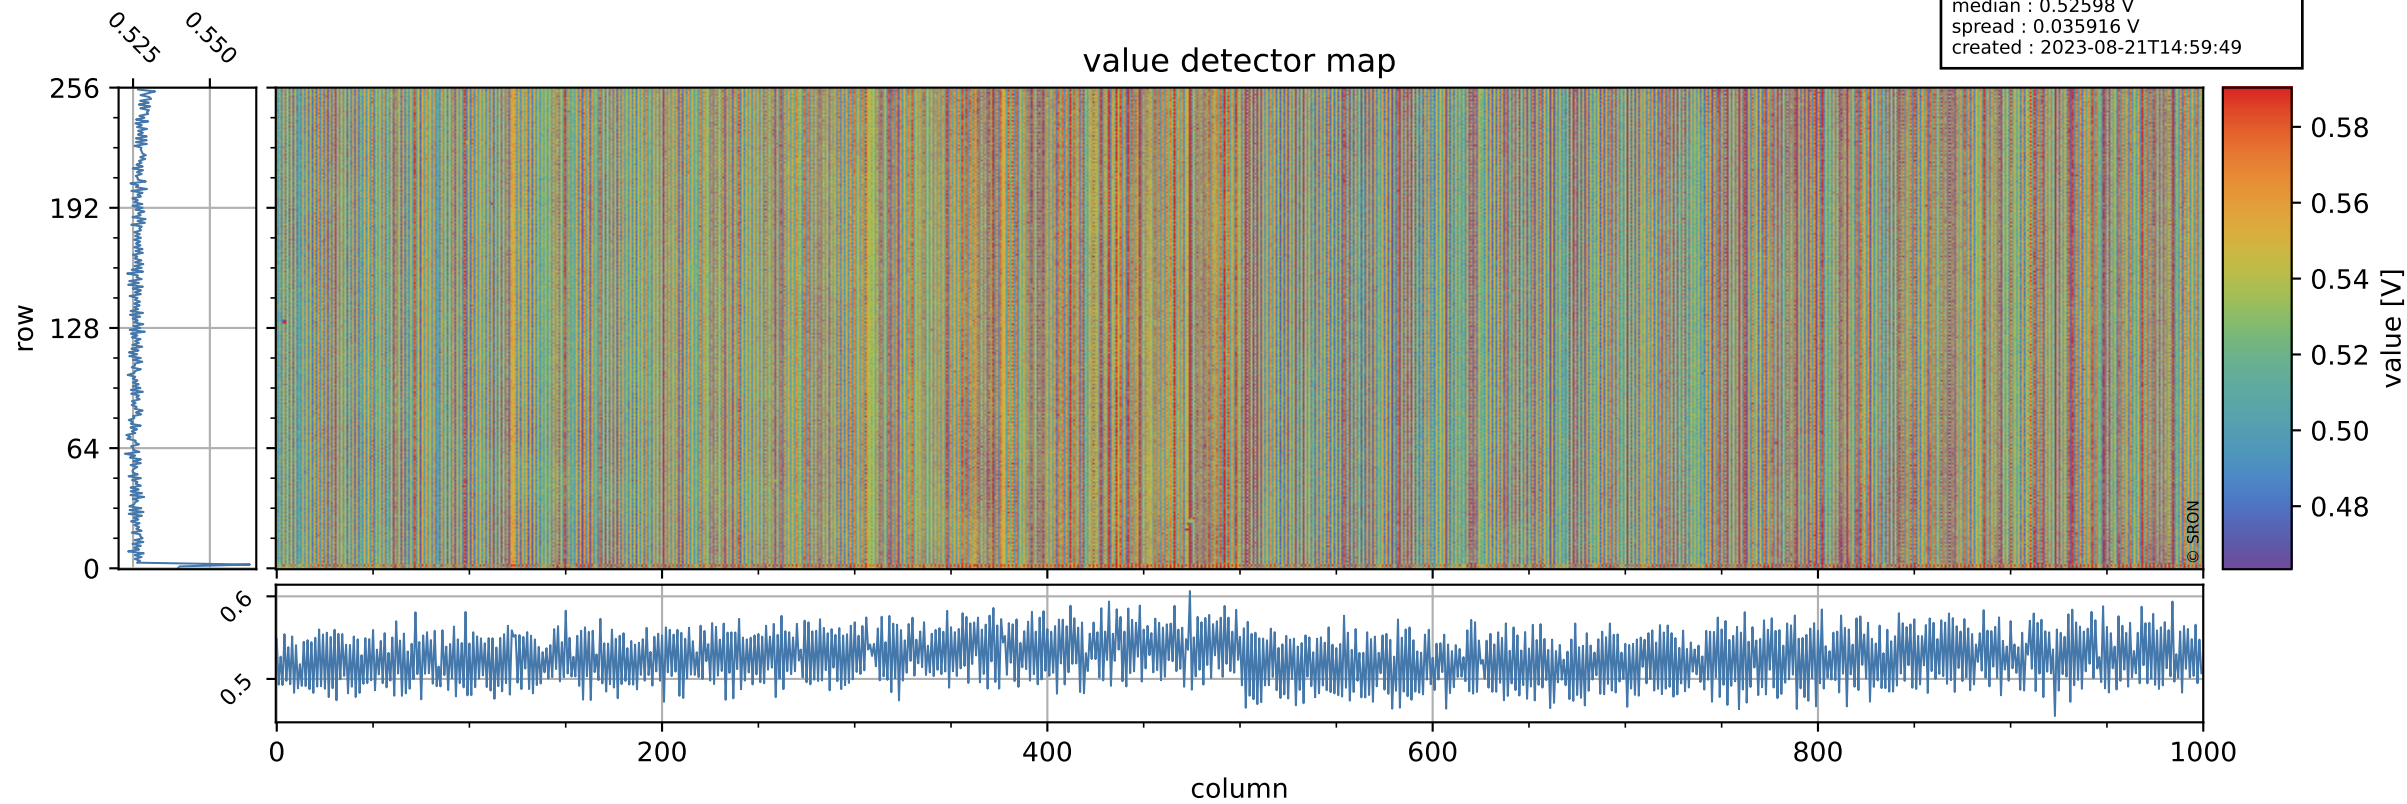

Tropomi SWIR offset (official)

orbits : 18 in [19027, 19072]
coverage : 2021-06-15 / 2021-06-18
median : 0.52598 V
spread : 0.035916 V
created : 2023-08-21T14:59:49

value detector map

Tropomi SWIR offset (official)

orbits : 18 in [19027, 19072]
coverage : 2021-06-15 / 2021-06-18
median : 30.36 μV
spread : 14.981 μV
created : 2023-08-21T14:59:50

Tropomi SWIR offset (official)

orbits : 18 in [19027, 19072]
coverage : 2021-06-15 / 2021-06-18
median : -0.034001 mV
spread : 0.38528 mV
created : 2023-08-21T14:59:50

value compared with SWIR offset CKD

Tropomi SWIR offset (official) ground-tracks of Sentinel-5P

orbits : 18 in [19027, 19072]
coverage : 2021-06-15 / 2021-06-18
created : 2023-08-21T14:59:50

Tropomi SWIR offset (official)

orbits : [2827, 19072]
coverage : 2018-04-30 / 2021-06-18
created : 2023-08-21T14:59:51

trend of detector median & temperatures