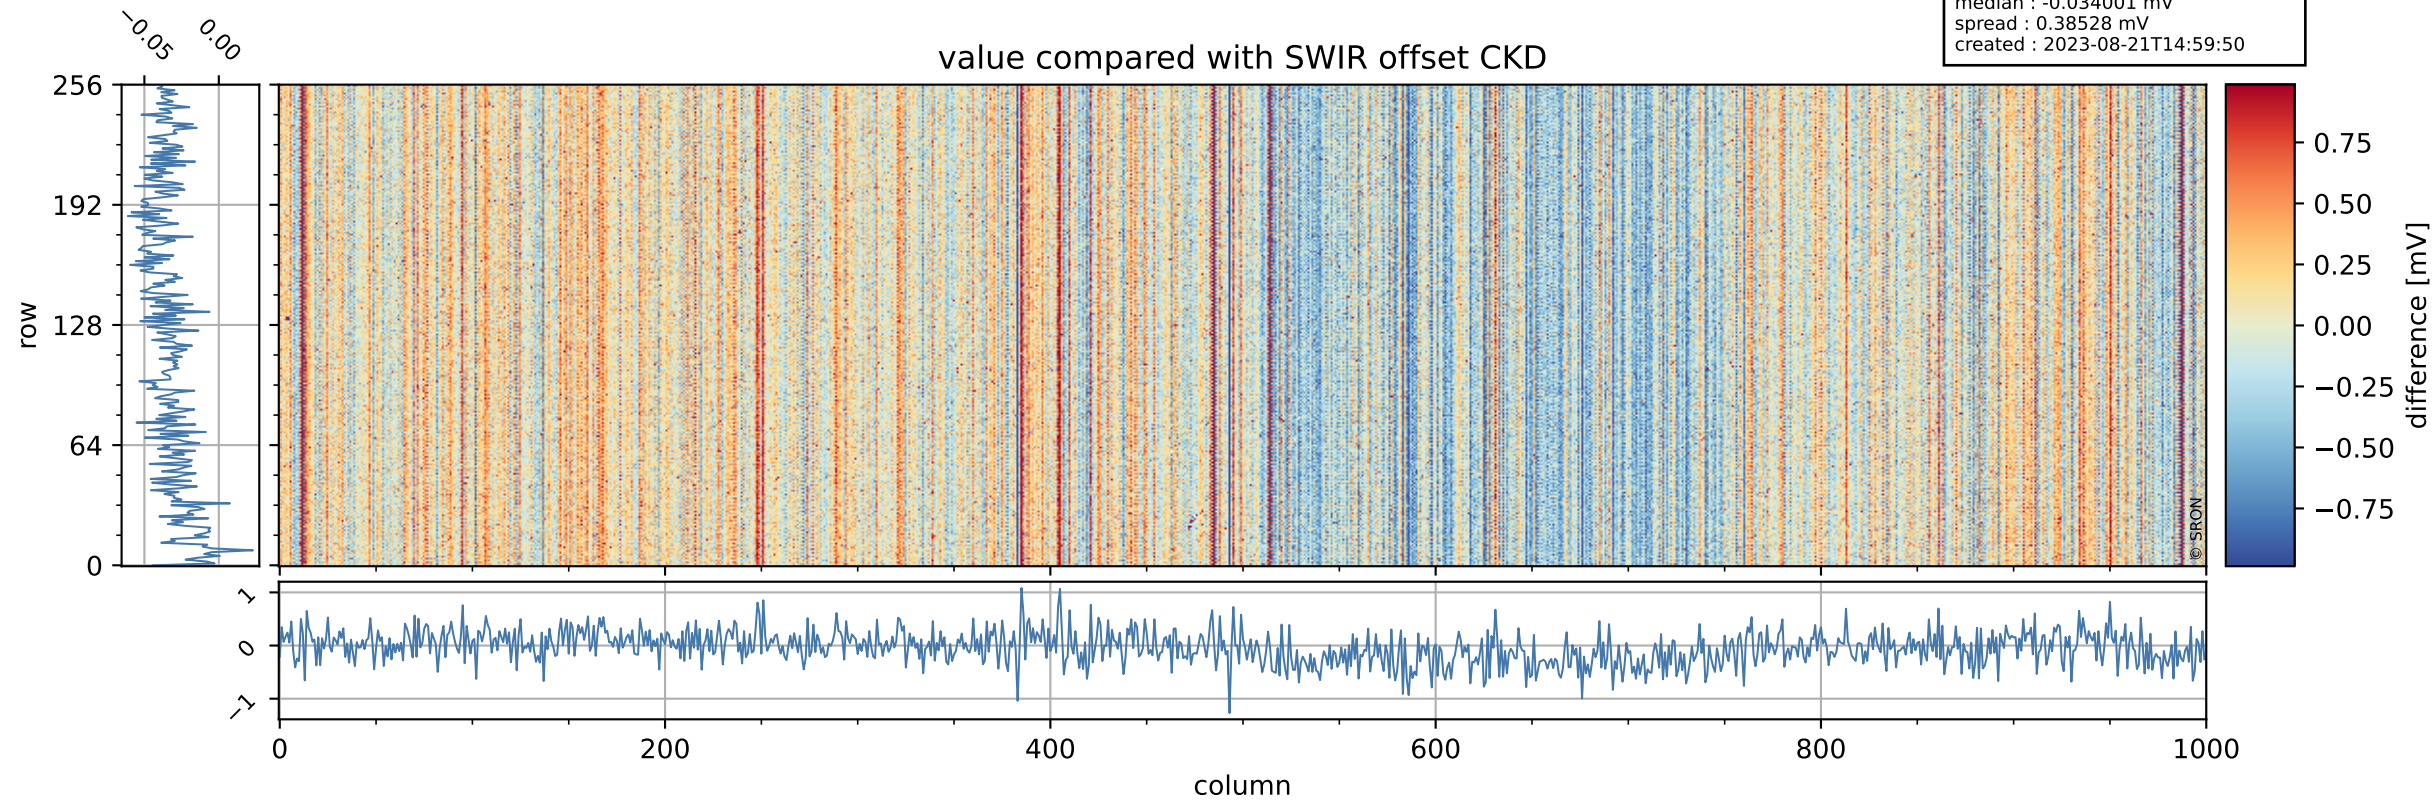

Tropomi SWIR offset (official)

orbits : 18 in [19027, 19072]
coverage : 2021-06-15 / 2021-06-18
median : 0.52598 V
spread : 0.035916 V
created : 2023-08-21T14:59:49

value detector map

Tropomi SWIR offset (official)

orbits : 18 in [19027, 19072]
coverage : 2021-06-15 / 2021-06-18
median : 30.36 μV
spread : 14.981 μV
created : 2023-08-21T14:59:50

Tropomi SWIR offset (official)

orbits : 18 in [19027, 19072]
coverage : 2021-06-15 / 2021-06-18
median : -0.034001 mV
spread : 0.38528 mV
created : 2023-08-21T14:59:50

value compared with SWIR offset CKD

Tropomi SWIR offset (official) ground-tracks of Sentinel-5P

orbits : 18 in [19027, 19072]
coverage : 2021-06-15 / 2021-06-18
created : 2023-08-21T14:59:50

Tropomi SWIR offset (official)

orbits : [2827, 19072]
coverage : 2018-04-30 / 2021-06-18
created : 2023-08-21T14:59:51

trend of detector median & temperatures