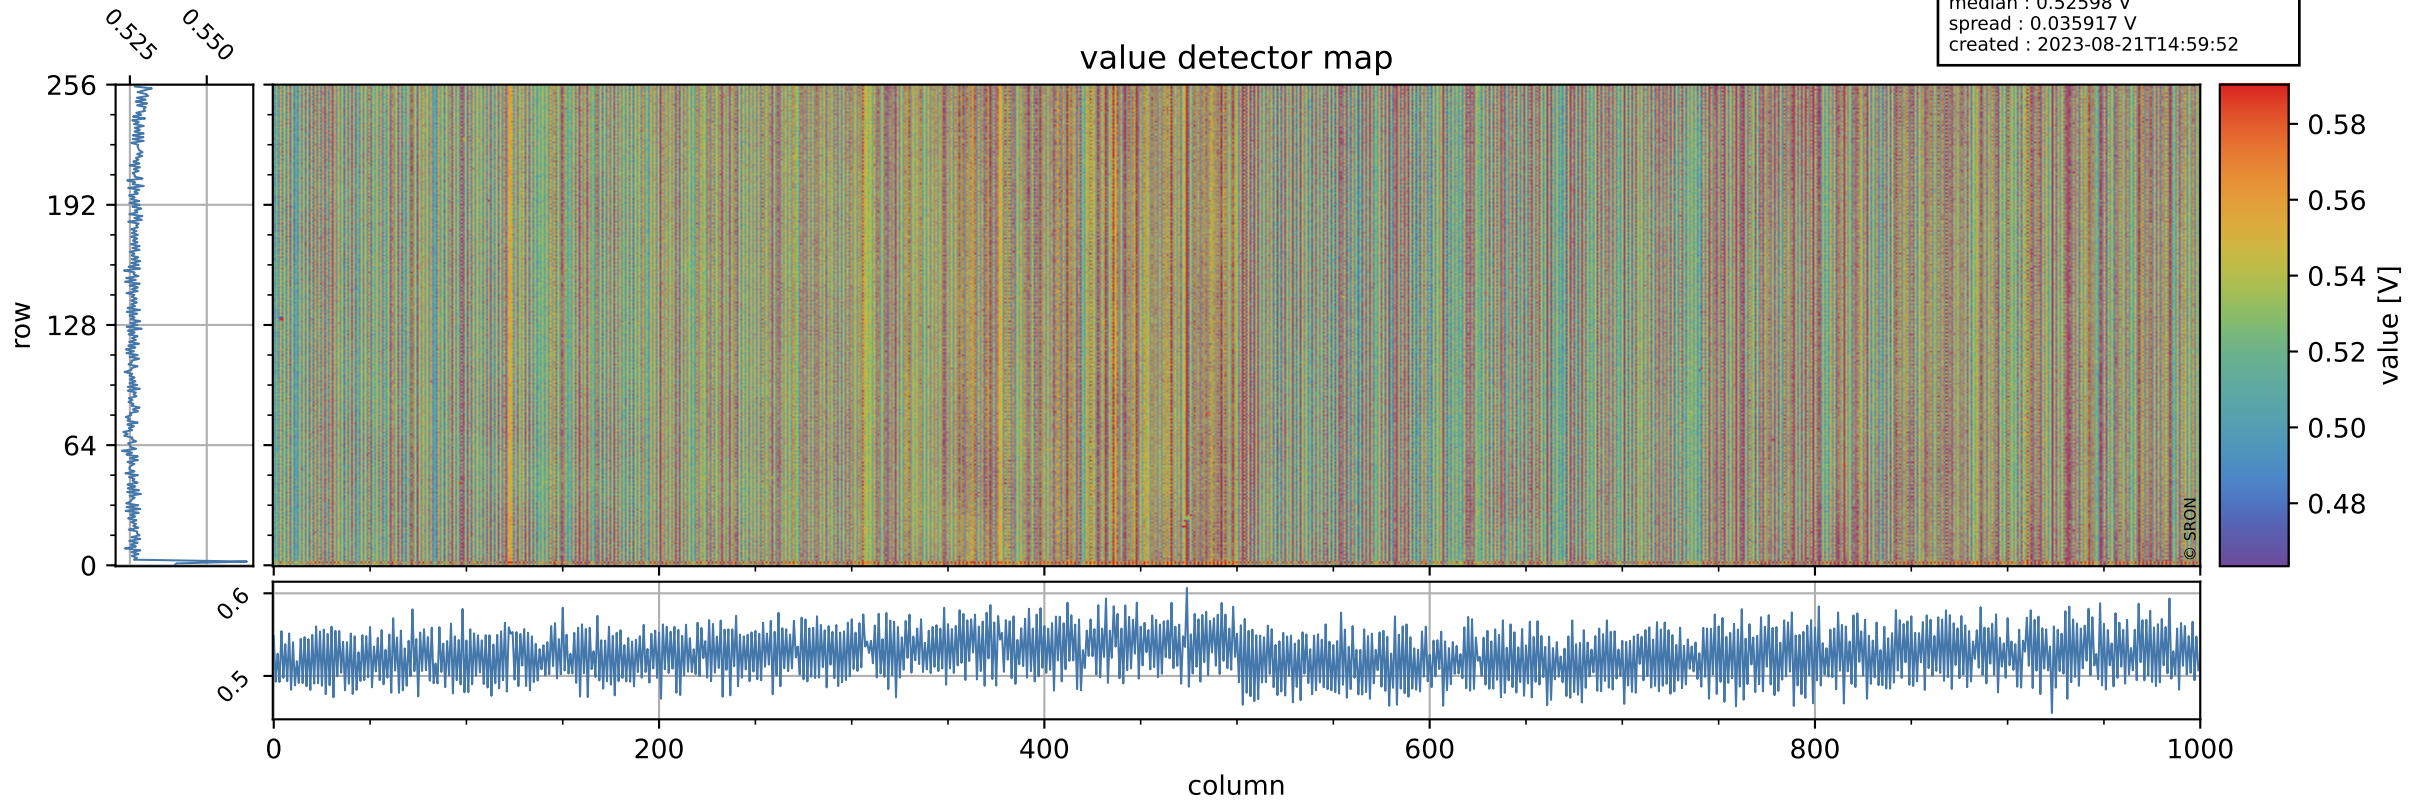

# Tropomi SWIR offset (official)

orbits : 19 in [19042, 19087]  
coverage : 2021-06-16 / 2021-06-19  
median : 0.52598 V  
spread : 0.035917 V  
created : 2023-08-21T14:59:52

## value detector map

# Tropomi SWIR offset (official)

orbits : 19 in [19042, 19087]  
coverage : 2021-06-16 / 2021-06-19  
median : 31.017  $\mu\text{V}$   
spread : 15.326  $\mu\text{V}$   
created : 2023-08-21T14:59:53

# Tropomi SWIR offset (official) ground-tracks of Sentinel-5P

orbits : 19 in [19042, 19087]  
coverage : 2021-06-16 / 2021-06-19  
created : 2023-08-21T14:59:54