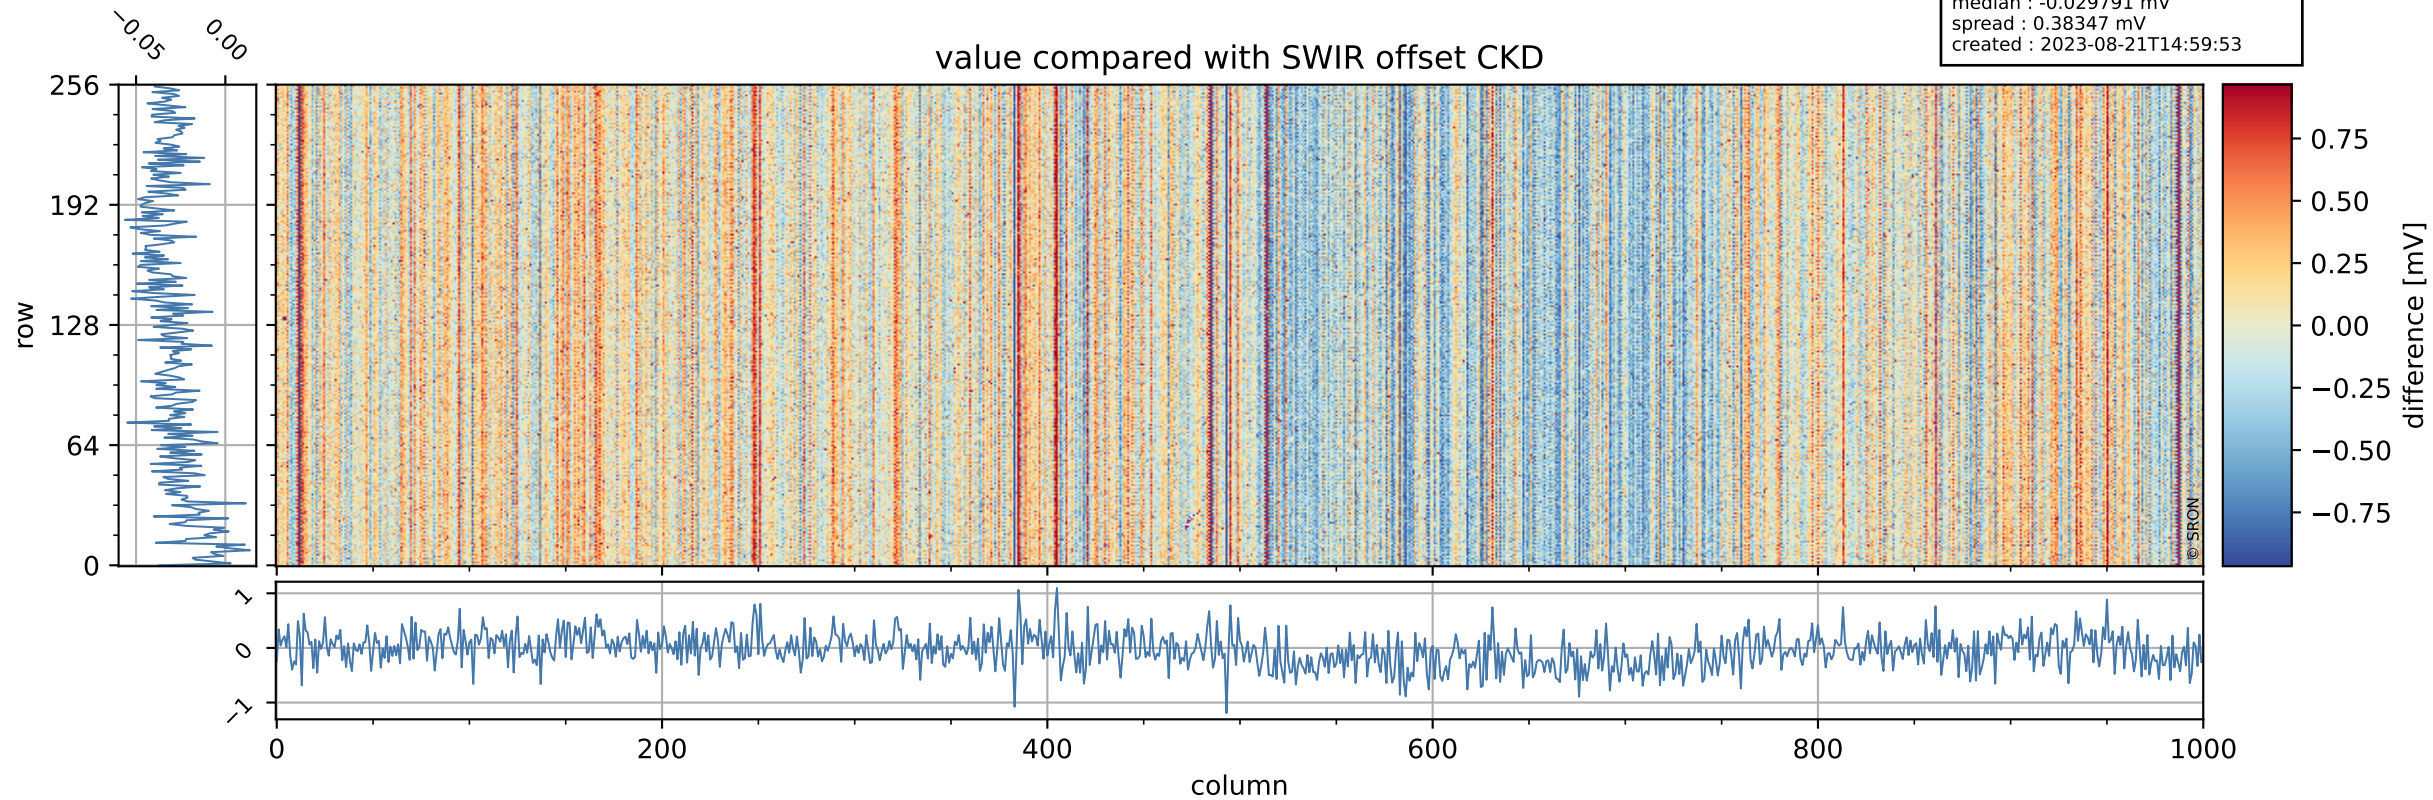

## value detector map

# Tropomi SWIR offset (official)

orbits : 19 in [19042, 19087]  
coverage : 2021-06-16 / 2021-06-19  
median : 31.017  $\mu\text{V}$   
spread : 15.326  $\mu\text{V}$   
created : 2023-08-21T14:59:53

# Tropomi SWIR offset (official)

orbits : 19 in [19042, 19087]  
coverage : 2021-06-16 / 2021-06-19  
median : -0.029791 mV  
spread : 0.38347 mV  
created : 2023-08-21T14:59:53

value compared with SWIR offset CKD

# Tropomi SWIR offset (official) ground-tracks of Sentinel-5P

orbits : 19 in [19042, 19087]  
coverage : 2021-06-16 / 2021-06-19  
created : 2023-08-21T14:59:54