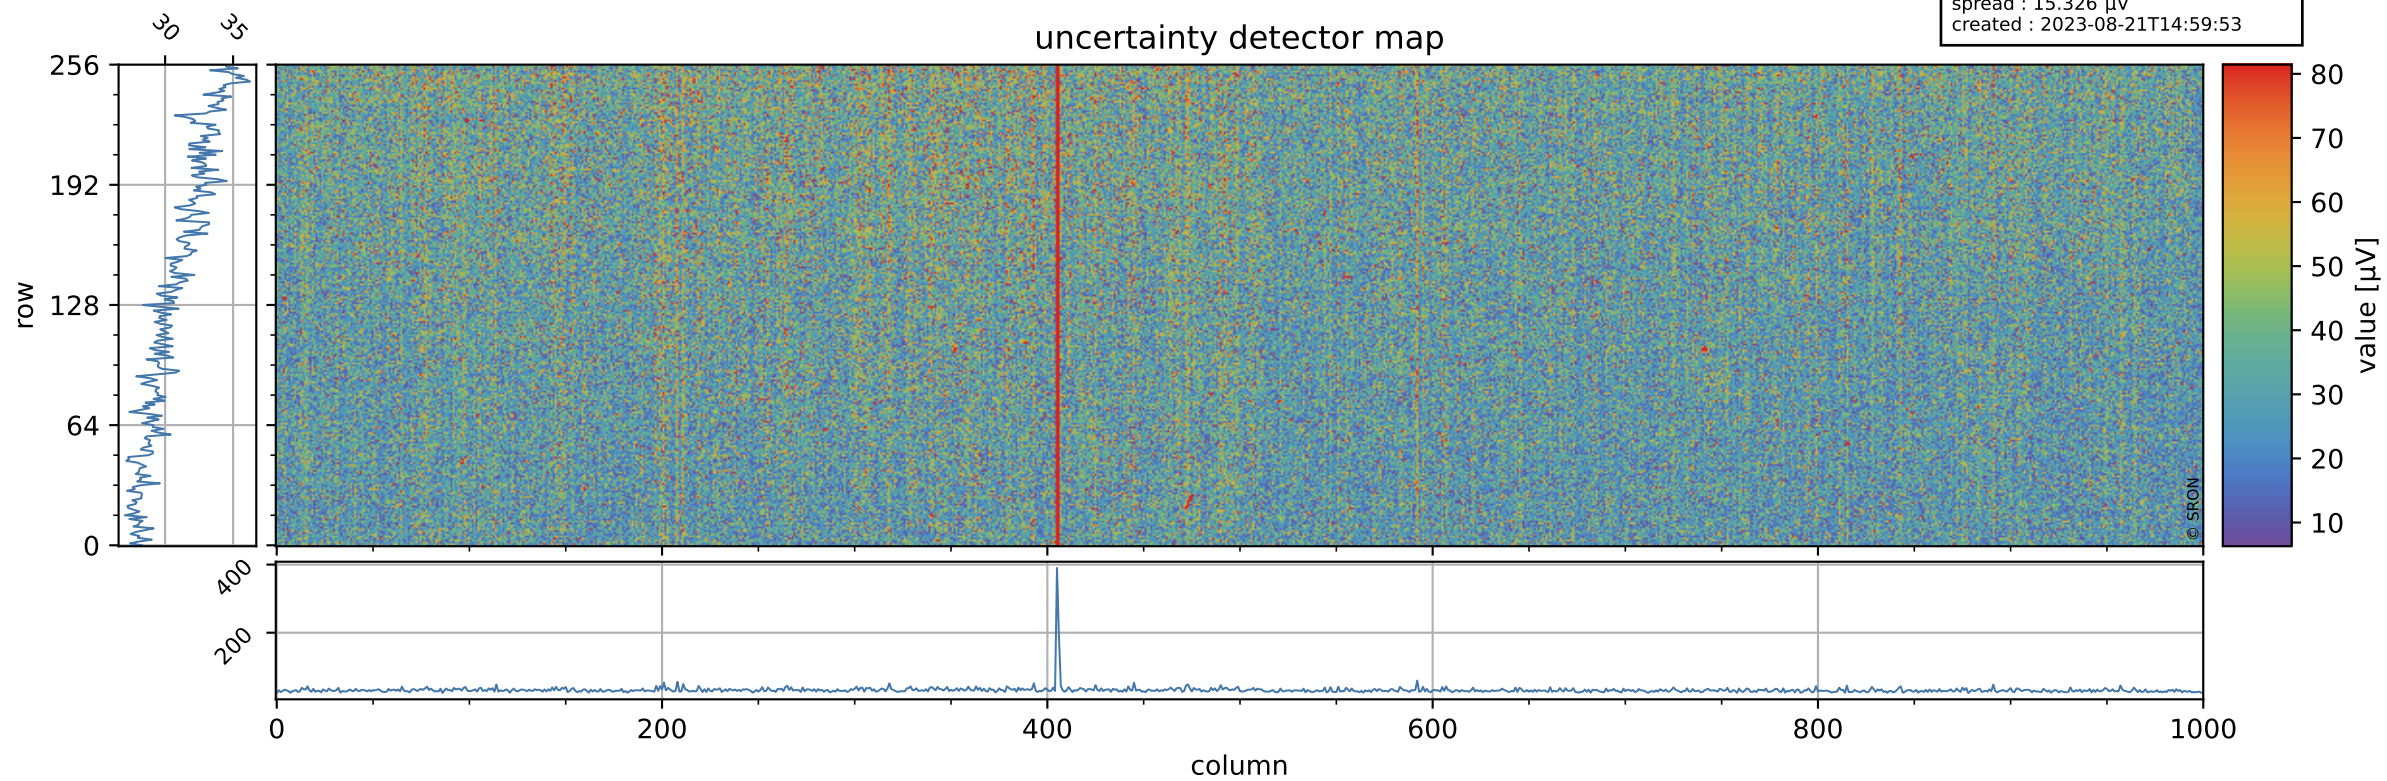

# Tropomi SWIR offset (official)

orbits : 19 in [19042, 19087]  
coverage : 2021-06-16 / 2021-06-19  
median : 0.52598 V  
spread : 0.035917 V  
created : 2023-08-21T14:59:52

## value detector map

# Tropomi SWIR offset (official)

orbits : 19 in [19042, 19087]  
coverage : 2021-06-16 / 2021-06-19  
median : 31.017  $\mu\text{V}$   
spread : 15.326  $\mu\text{V}$   
created : 2023-08-21T14:59:53

# Tropomi SWIR offset (official) ground-tracks of Sentinel-5P

orbits : 19 in [19042, 19087]  
coverage : 2021-06-16 / 2021-06-19  
created : 2023-08-21T14:59:54