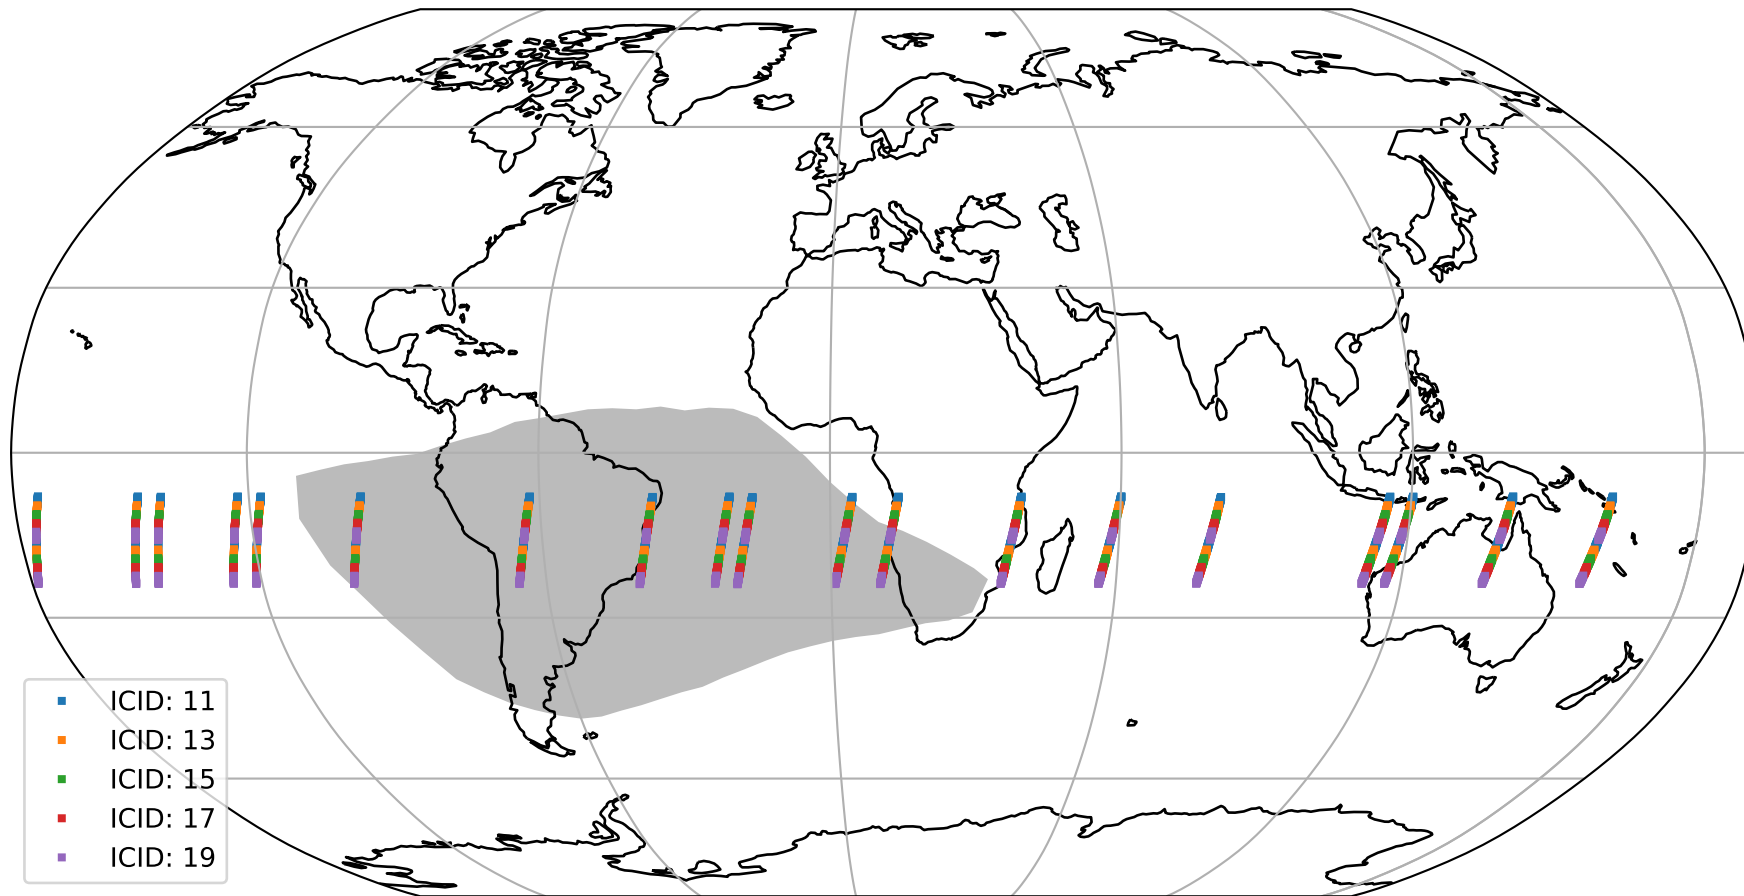

# Tropomi SWIR offset (official)

orbits : 19 in [19042, 19087]  
coverage : 2021-06-16 / 2021-06-19  
median : 31.017  $\mu\text{V}$   
spread : 15.326  $\mu\text{V}$   
created : 2023-08-21T14:59:53

# Tropomi SWIR offset (official)

orbits : 19 in [19042, 19087]  
coverage : 2021-06-16 / 2021-06-19  
median : -0.029791 mV  
spread : 0.38347 mV  
created : 2023-08-21T14:59:53

value compared with SWIR offset CKD

# Tropomi SWIR offset (official) ground-tracks of Sentinel-5P

orbits : 19 in [19042, 19087]  
coverage : 2021-06-16 / 2021-06-19  
created : 2023-08-21T14:59:54

# Tropomi SWIR offset (official)

orbits : [2827, 19087]  
coverage : 2018-04-30 / 2021-06-19  
created : 2023-08-21T14:59:54