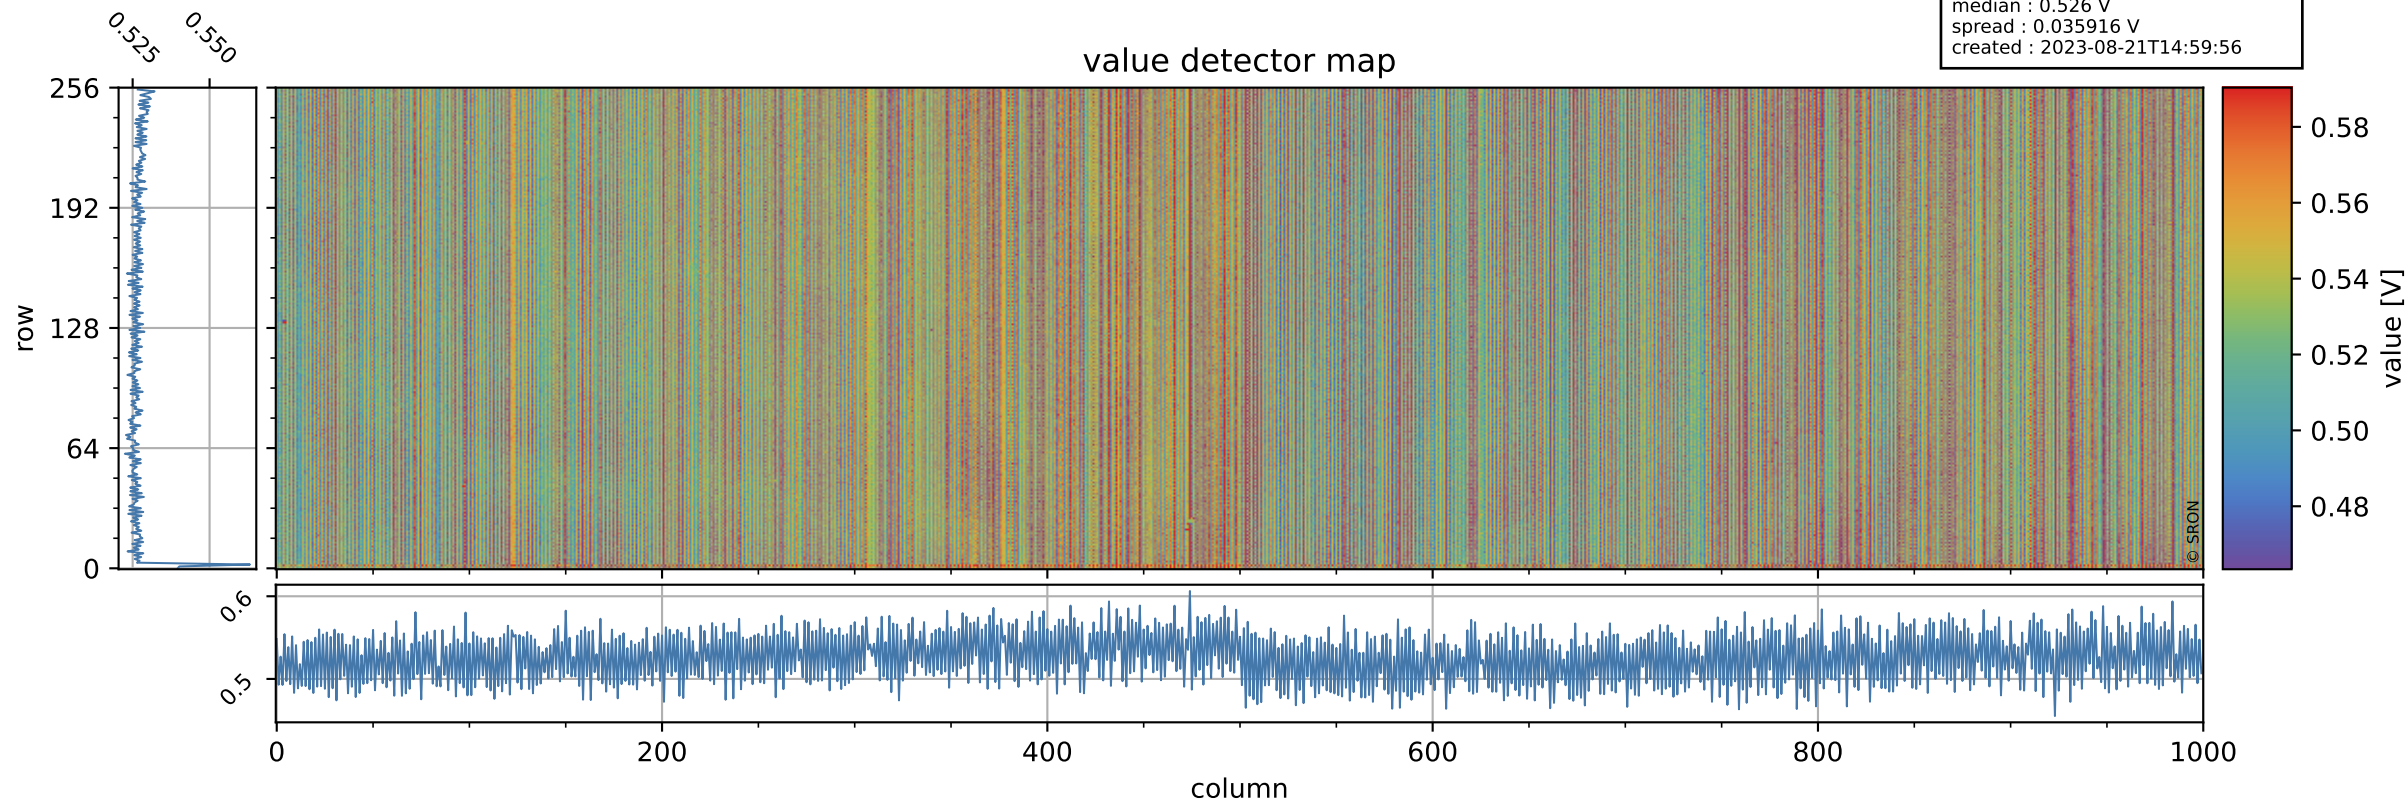

Tropomi SWIR offset (official)

orbits : 19 in [19057, 19102]
coverage : 2021-06-17 / 2021-06-20
median : 0.526 V
spread : 0.035916 V
created : 2023-08-21T14:59:56

value detector map

Tropomi SWIR offset (official)

orbits : 19 in [19057, 19102]
coverage : 2021-06-17 / 2021-06-20
median : 30.367 μV
spread : 15.163 μV
created : 2023-08-21T14:59:56

Tropomi SWIR offset (official)

orbits : 19 in [19057, 19102]
coverage : 2021-06-17 / 2021-06-20
median : -0.017059 mV
spread : 0.38254 mV
created : 2023-08-21T14:59:57

value compared with SWIR offset CKD

Tropomi SWIR offset (official) ground-tracks of Sentinel-5P

orbits : 19 in [19057, 19102]
coverage : 2021-06-17 / 2021-06-20
created : 2023-08-21T14:59:57

Tropomi SWIR offset (official)

orbits : [2827, 19102]
coverage : 2018-04-30 / 2021-06-20
created : 2023-08-21T14:59:57

trend of detector median & temperatures