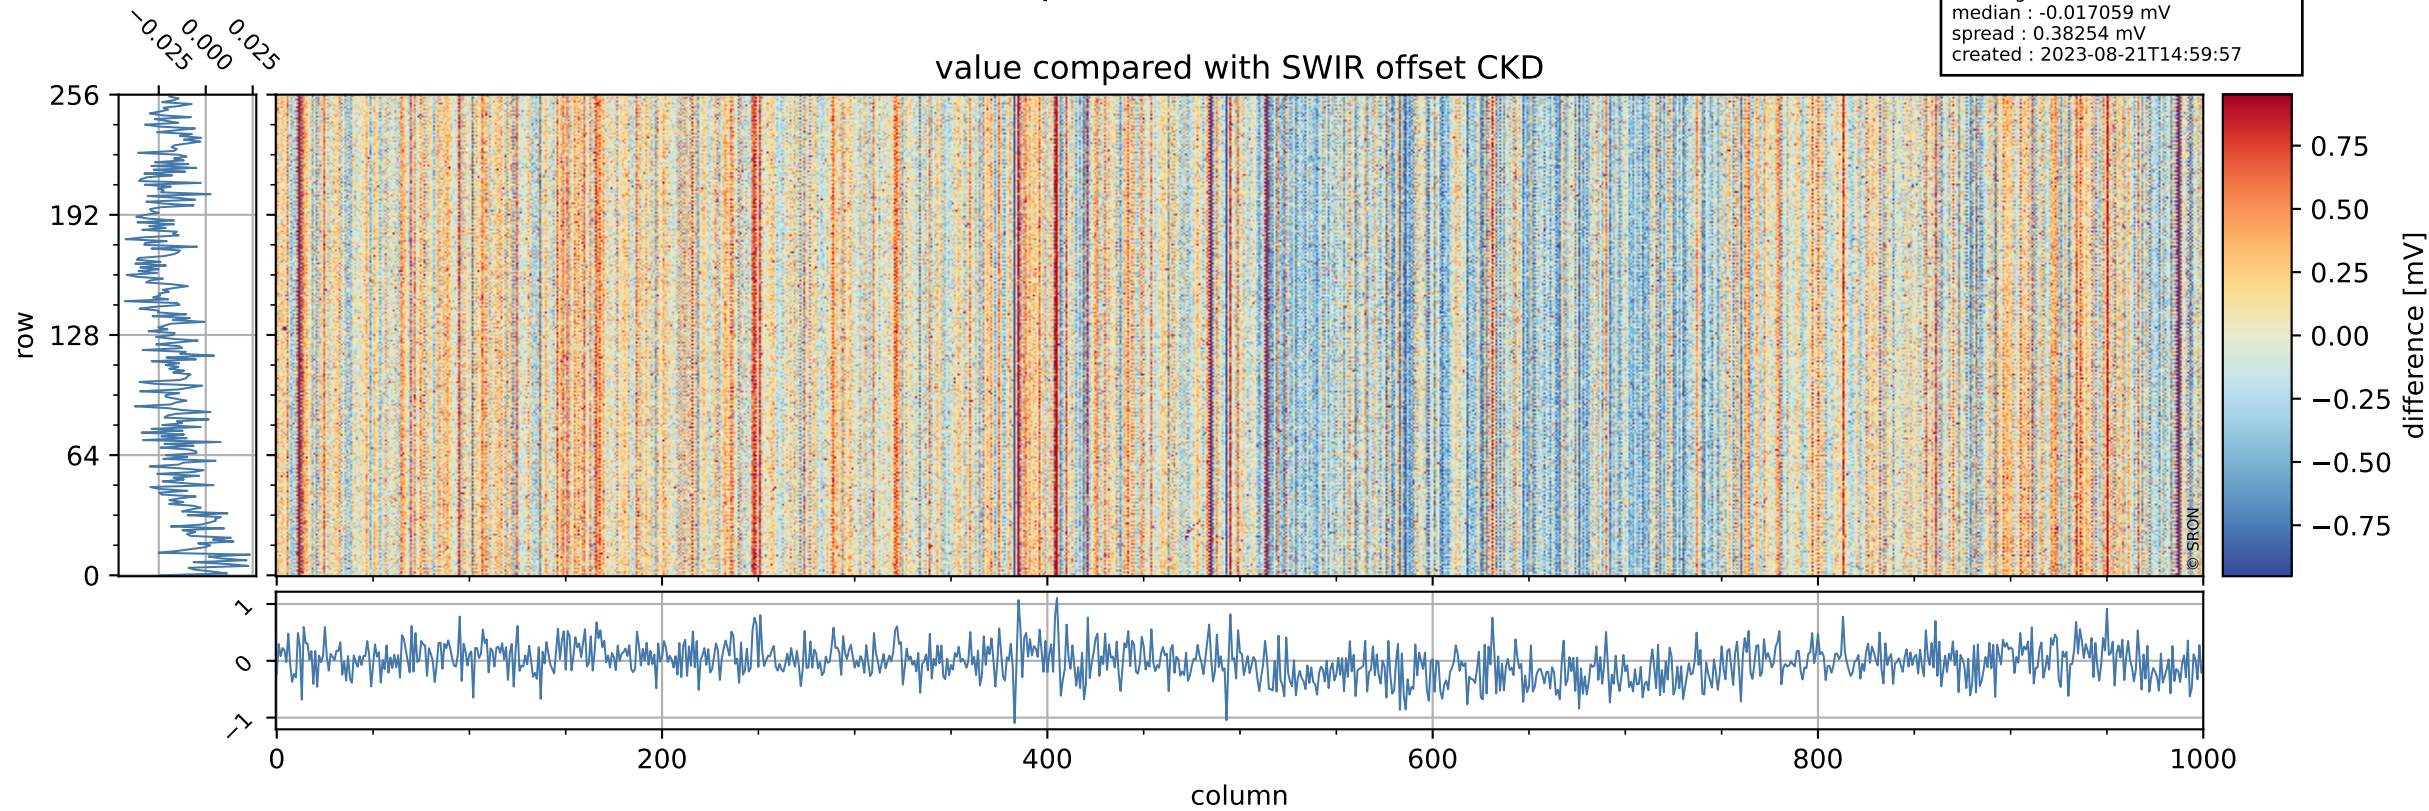

Tropomi SWIR offset (official)

orbits : 19 in [19057, 19102]
coverage : 2021-06-17 / 2021-06-20
median : 0.526 V
spread : 0.035916 V
created : 2023-08-21T14:59:56

value detector map

Tropomi SWIR offset (official)

orbits : 19 in [19057, 19102]
coverage : 2021-06-17 / 2021-06-20
median : 30.367 μV
spread : 15.163 μV
created : 2023-08-21T14:59:56

Tropomi SWIR offset (official)

orbits : 19 in [19057, 19102]
coverage : 2021-06-17 / 2021-06-20
median : -0.017059 mV
spread : 0.38254 mV
created : 2023-08-21T14:59:57

value compared with SWIR offset CKD

Tropomi SWIR offset (official) ground-tracks of Sentinel-5P

orbits : 19 in [19057, 19102]
coverage : 2021-06-17 / 2021-06-20
created : 2023-08-21T14:59:57

Tropomi SWIR offset (official)

orbits : [2827, 19102]
coverage : 2018-04-30 / 2021-06-20
created : 2023-08-21T14:59:57

trend of detector median & temperatures