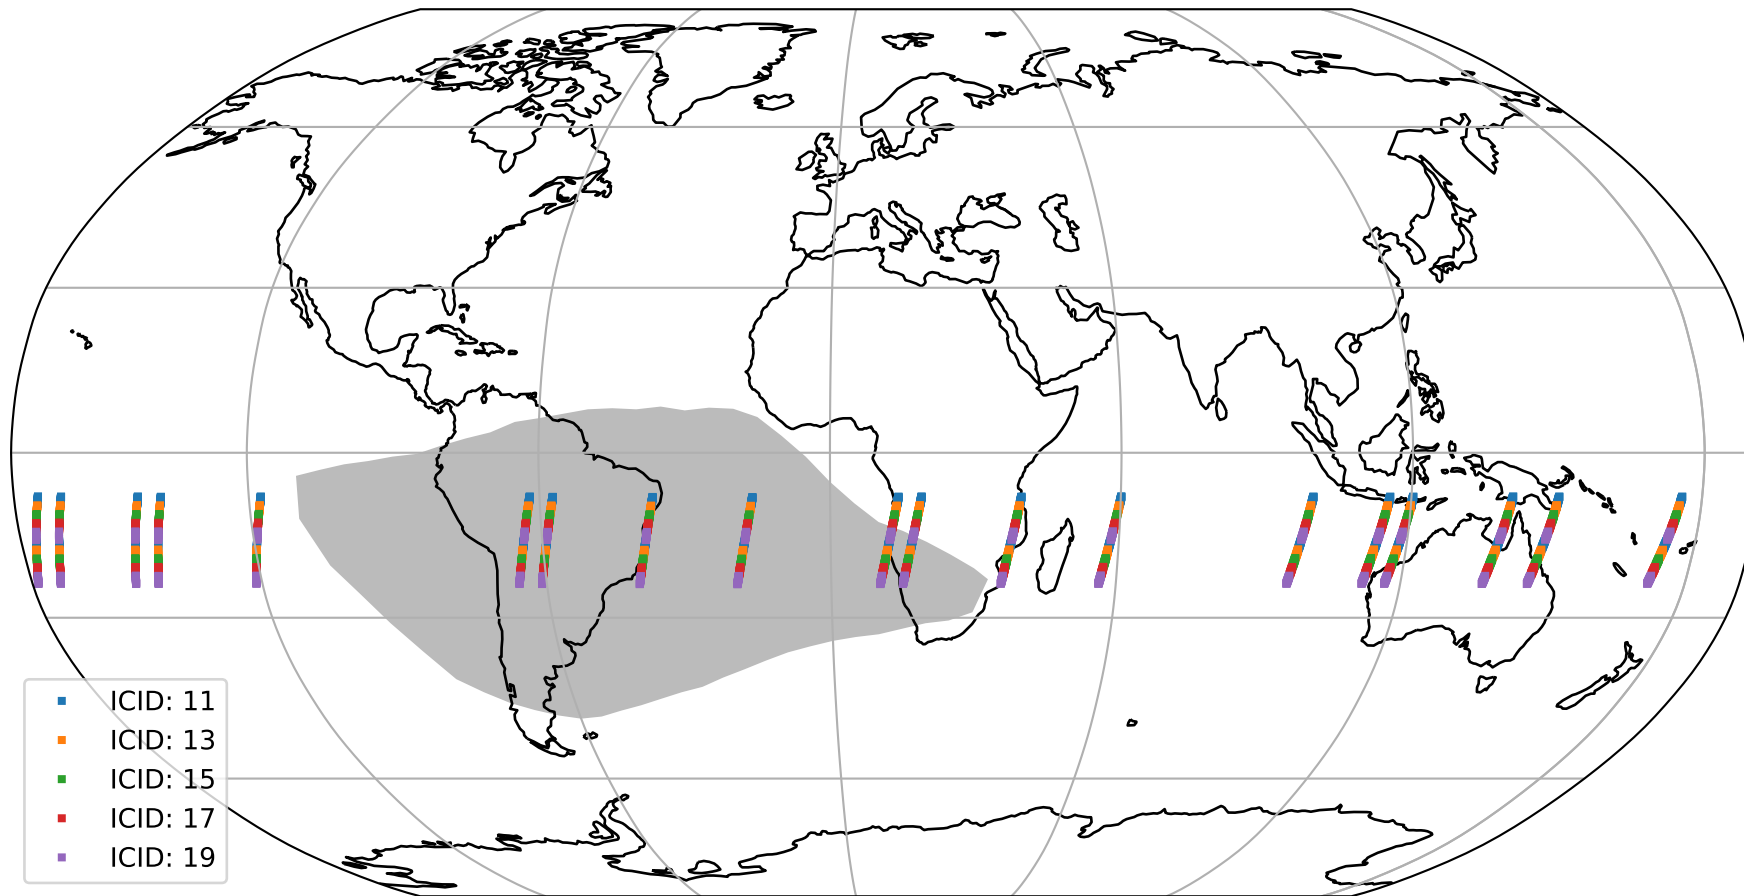

Tropomi SWIR offset (official)

orbits : 19 in [19057, 19102]
coverage : 2021-06-17 / 2021-06-20
median : 0.526 V
spread : 0.035916 V
created : 2023-08-21T14:59:56

value detector map

Tropomi SWIR offset (official)

orbits : 19 in [19057, 19102]
coverage : 2021-06-17 / 2021-06-20
median : 30.367 μV
spread : 15.163 μV
created : 2023-08-21T14:59:56

Tropomi SWIR offset (official)

orbits : 19 in [19057, 19102]
coverage : 2021-06-17 / 2021-06-20
median : -0.017059 mV
spread : 0.38254 mV
created : 2023-08-21T14:59:57

value compared with SWIR offset CKD

Tropomi SWIR offset (official) ground-tracks of Sentinel-5P

orbits : 19 in [19057, 19102]
coverage : 2021-06-17 / 2021-06-20
created : 2023-08-21T14:59:57

Tropomi SWIR offset (official)

orbits : [2827, 19102]
coverage : 2018-04-30 / 2021-06-20
created : 2023-08-21T14:59:57

trend of detector median & temperatures