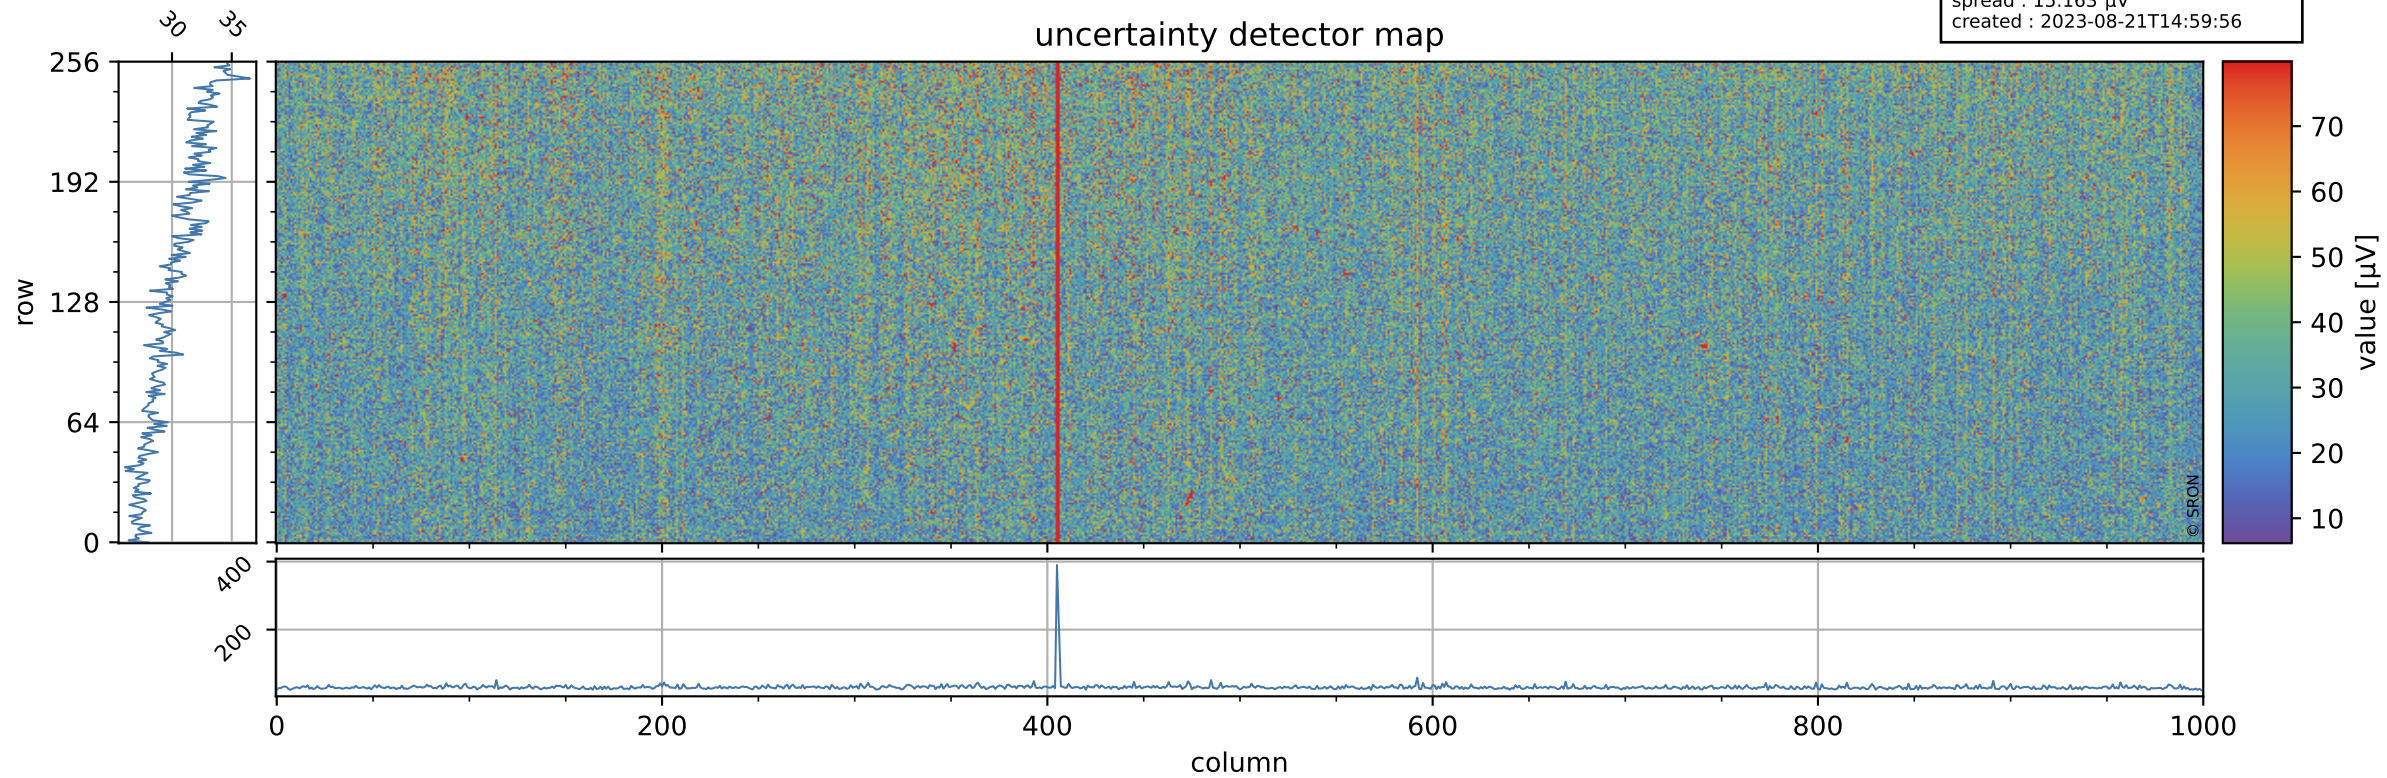

Tropomi SWIR offset (official)

orbits : 19 in [19057, 19102]
coverage : 2021-06-17 / 2021-06-20
median : 0.526 V
spread : 0.035916 V
created : 2023-08-21T14:59:56

value detector map

Tropomi SWIR offset (official)

orbits : 19 in [19057, 19102]
coverage : 2021-06-17 / 2021-06-20
median : 30.367 μV
spread : 15.163 μV
created : 2023-08-21T14:59:56

Tropomi SWIR offset (official)

orbits : 19 in [19057, 19102]
coverage : 2021-06-17 / 2021-06-20
median : -0.017059 mV
spread : 0.38254 mV
created : 2023-08-21T14:59:57

value compared with SWIR offset CKD

Tropomi SWIR offset (official) ground-tracks of Sentinel-5P

orbits : 19 in [19057, 19102]
coverage : 2021-06-17 / 2021-06-20
created : 2023-08-21T14:59:57

Tropomi SWIR offset (official)

orbits : [2827, 19102]
coverage : 2018-04-30 / 2021-06-20
created : 2023-08-21T14:59:57

trend of detector median & temperatures