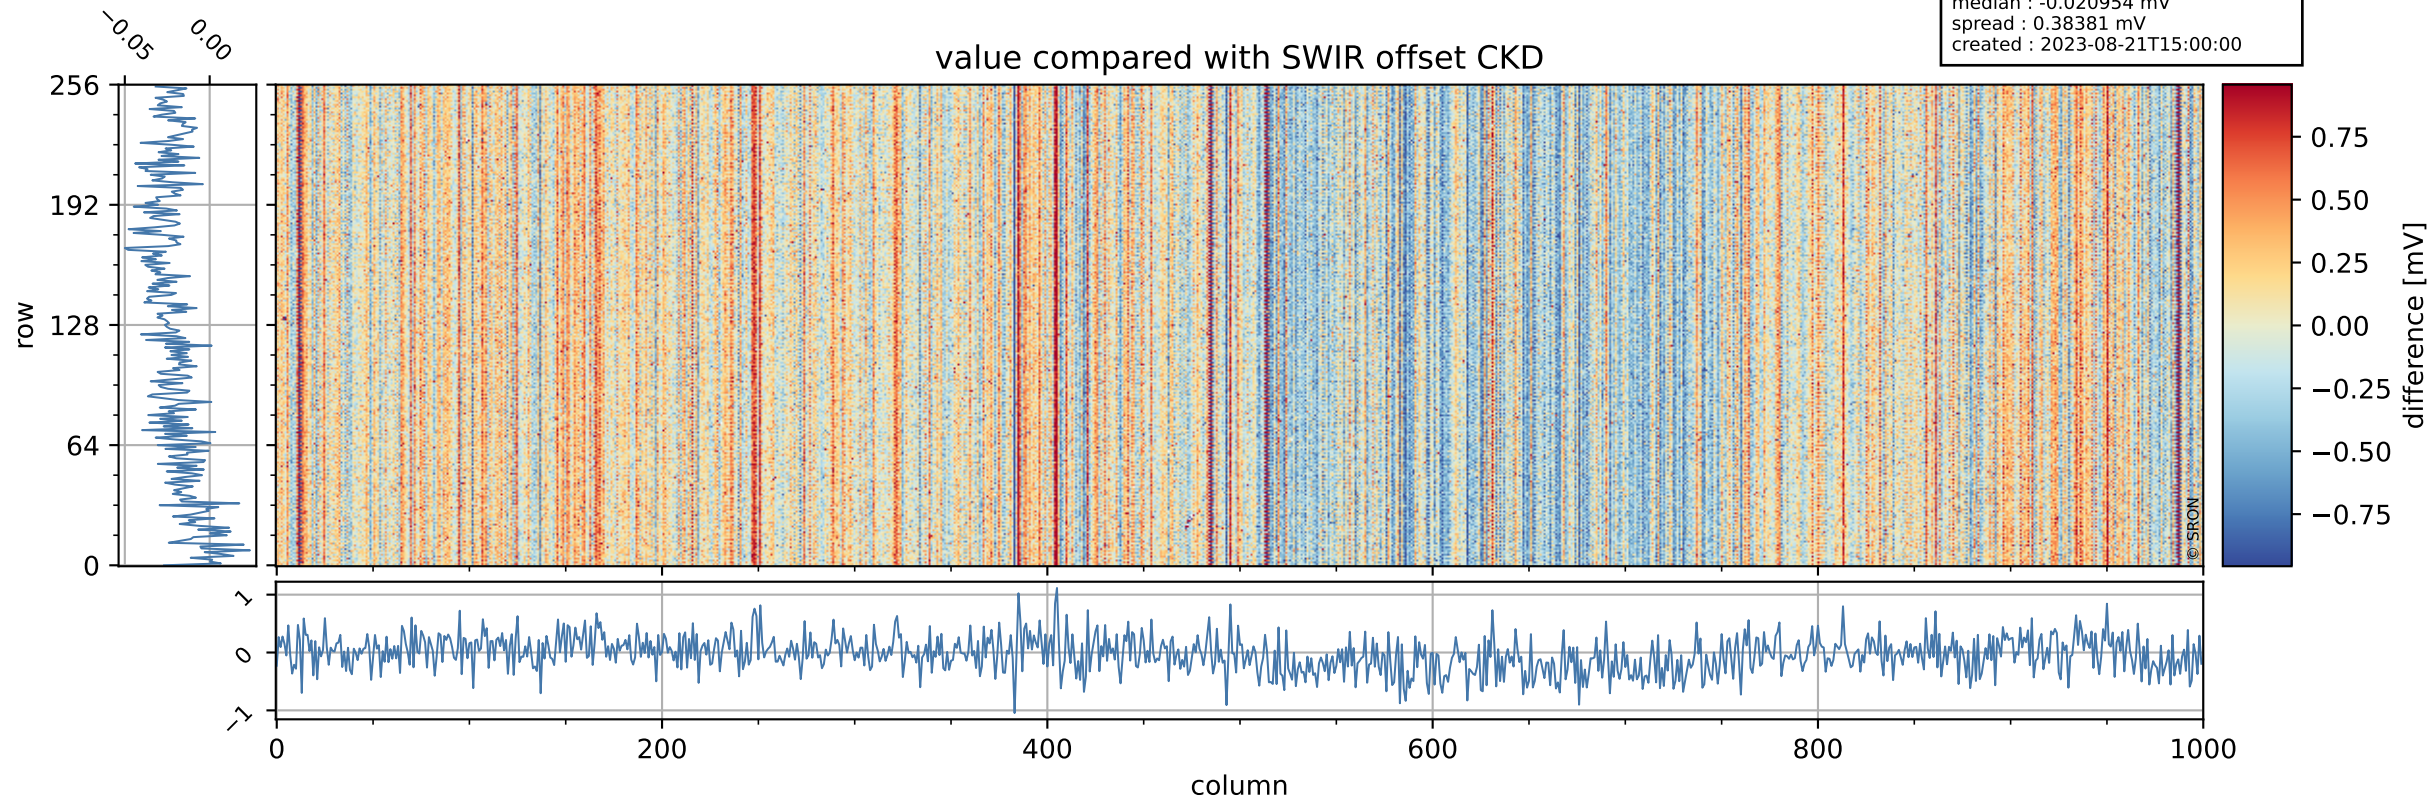

Tropomi SWIR offset (official)

orbits : 19 in [19072, 19117]
coverage : 2021-06-18 / 2021-06-21
median : 0.52599 V
spread : 0.035916 V
created : 2023-08-21T14:59:59

value detector map

Tropomi SWIR offset (official)

orbits : 19 in [19072, 19117]
coverage : 2021-06-18 / 2021-06-21
median : 31.395 μV
spread : 15.422 μV
created : 2023-08-21T14:59:59

Tropomi SWIR offset (official)

orbits : 19 in [19072, 19117]
coverage : 2021-06-18 / 2021-06-21
median : -0.020954 mV
spread : 0.38381 mV
created : 2023-08-21T15:00:00

value compared with SWIR offset CKD

Tropomi SWIR offset (official) ground-tracks of Sentinel-5P

orbits : 19 in [19072, 19117]
coverage : 2021-06-18 / 2021-06-21
created : 2023-08-21T15:00:00

Tropomi SWIR offset (official)

orbits : [2827, 19117]
coverage : 2018-04-30 / 2021-06-21
created : 2023-08-21T15:00:01

trend of detector median & temperatures