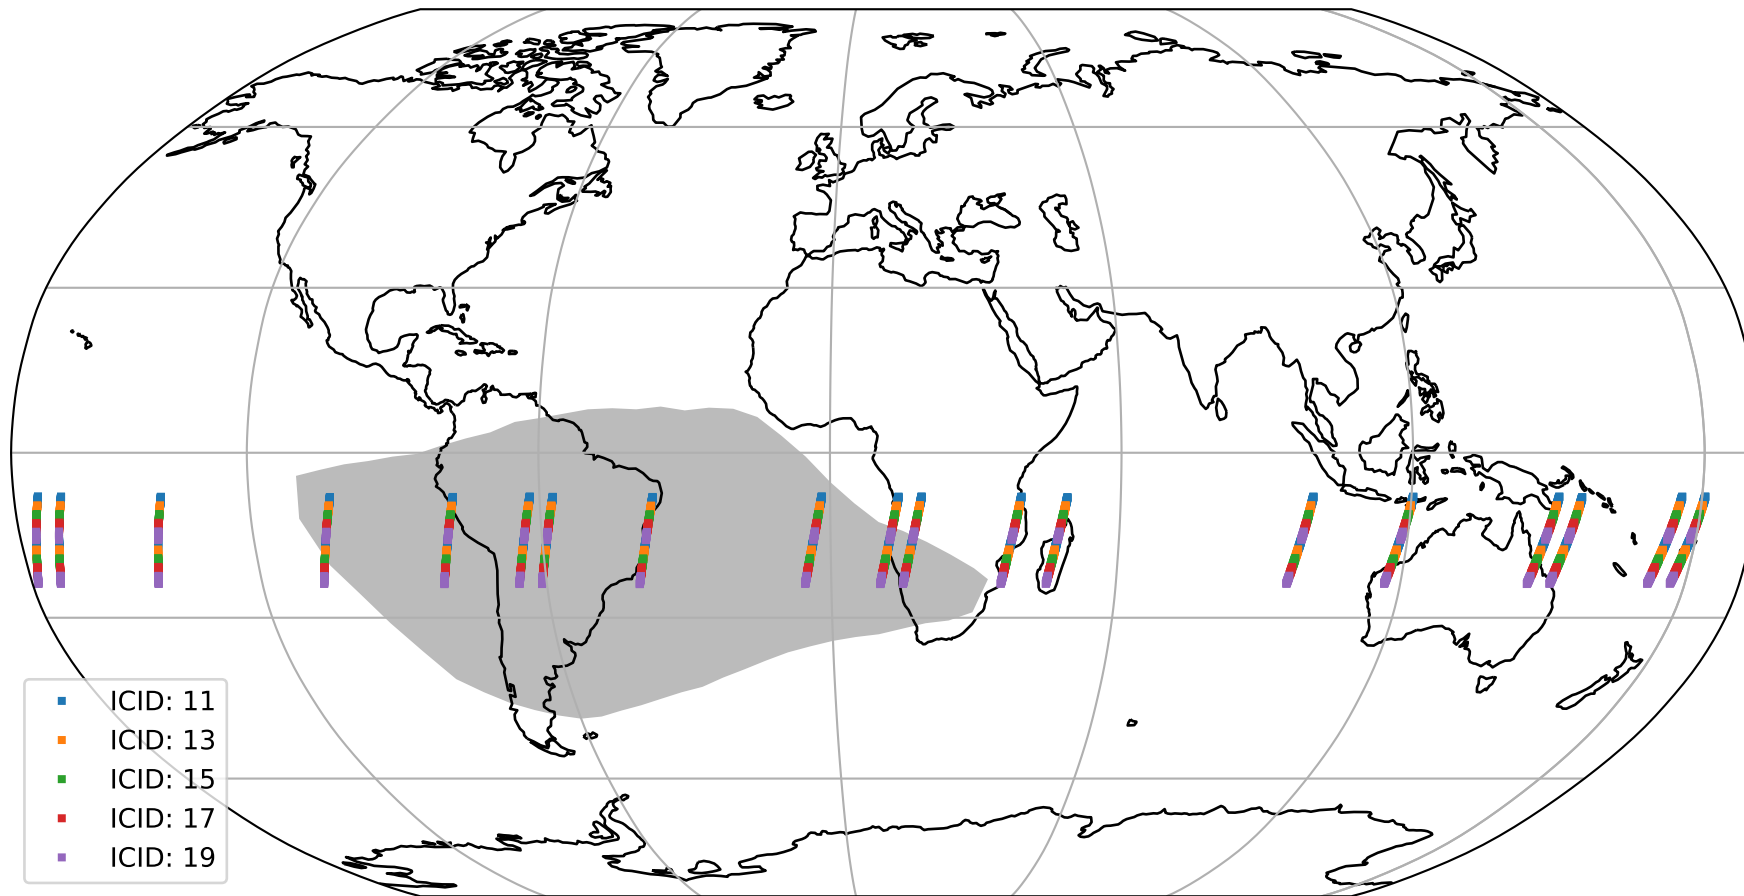

Tropomi SWIR offset (official)

orbits : 19 in [19072, 19117]
coverage : 2021-06-18 / 2021-06-21
median : 0.52599 V
spread : 0.035916 V
created : 2023-08-21T14:59:59

value detector map

Tropomi SWIR offset (official)

orbits : 19 in [19072, 19117]
coverage : 2021-06-18 / 2021-06-21
median : 31.395 μV
spread : 15.422 μV
created : 2023-08-21T14:59:59

Tropomi SWIR offset (official)

orbits : 19 in [19072, 19117]
coverage : 2021-06-18 / 2021-06-21
median : -0.020954 mV
spread : 0.38381 mV
created : 2023-08-21T15:00:00

value compared with SWIR offset CKD

Tropomi SWIR offset (official) ground-tracks of Sentinel-5P

orbits : 19 in [19072, 19117]
coverage : 2021-06-18 / 2021-06-21
created : 2023-08-21T15:00:00

Tropomi SWIR offset (official)

orbits : [2827, 19117]
coverage : 2018-04-30 / 2021-06-21
created : 2023-08-21T15:00:01

trend of detector median & temperatures