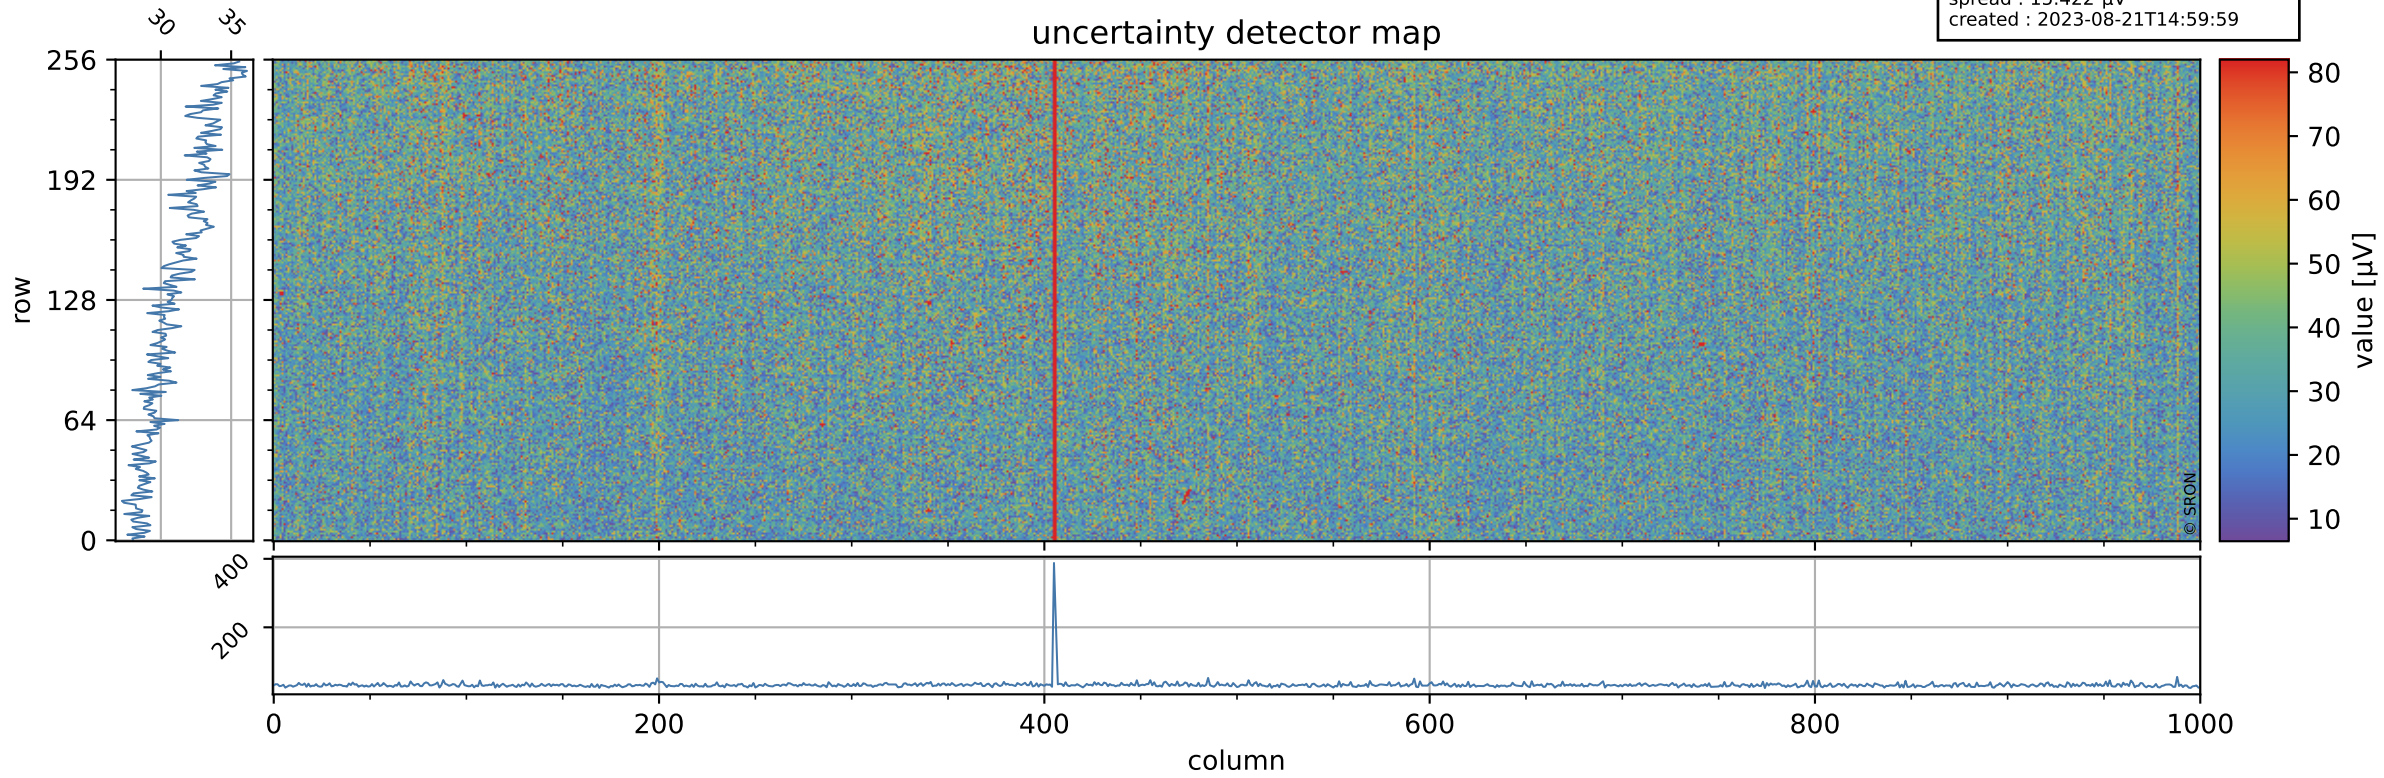

Tropomi SWIR offset (official)

orbits : 19 in [19072, 19117]
coverage : 2021-06-18 / 2021-06-21
median : 0.52599 V
spread : 0.035916 V
created : 2023-08-21T14:59:59

value detector map

Tropomi SWIR offset (official)

orbits : 19 in [19072, 19117]
coverage : 2021-06-18 / 2021-06-21
median : 31.395 μV
spread : 15.422 μV
created : 2023-08-21T14:59:59

Tropomi SWIR offset (official)

orbits : 19 in [19072, 19117]
coverage : 2021-06-18 / 2021-06-21
median : -0.020954 mV
spread : 0.38381 mV
created : 2023-08-21T15:00:00

value compared with SWIR offset CKD

Tropomi SWIR offset (official) ground-tracks of Sentinel-5P

orbits : 19 in [19072, 19117]
coverage : 2021-06-18 / 2021-06-21
created : 2023-08-21T15:00:00

Tropomi SWIR offset (official)

orbits : [2827, 19117]
coverage : 2018-04-30 / 2021-06-21
created : 2023-08-21T15:00:01

trend of detector median & temperatures