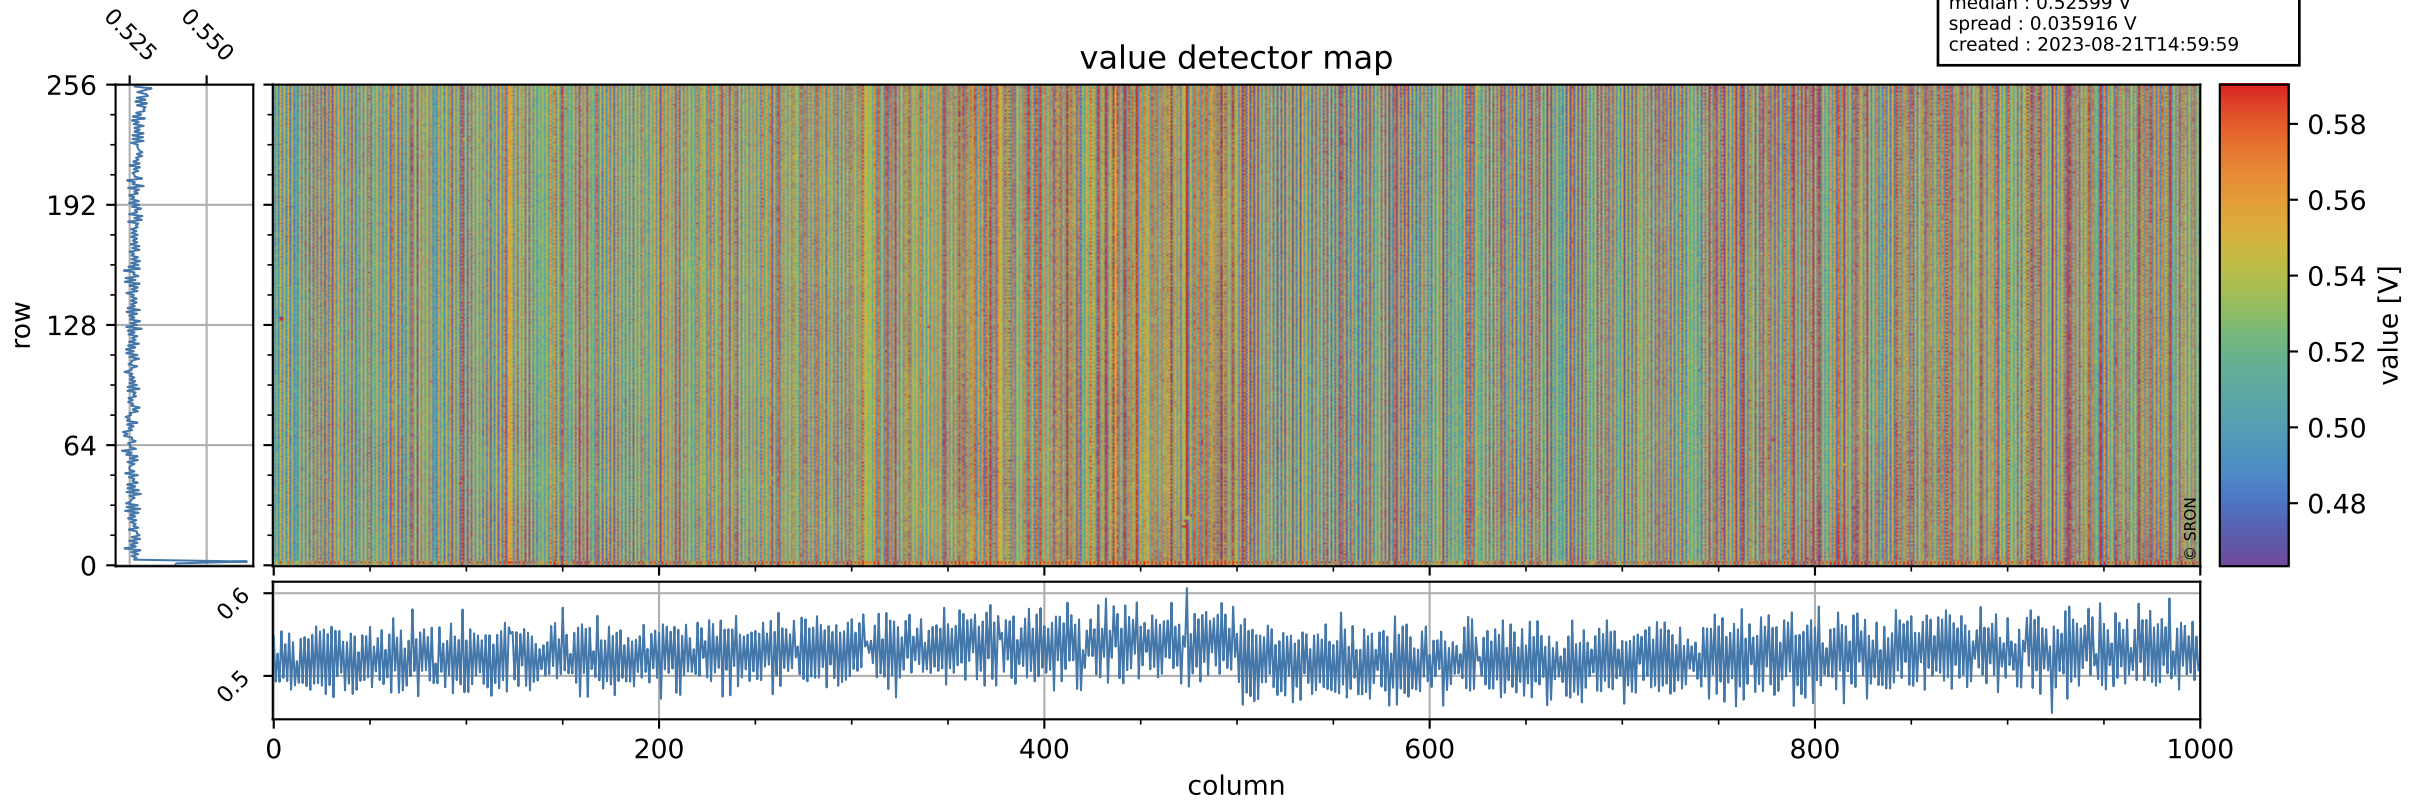

Tropomi SWIR offset (official)

orbits : 19 in [19072, 19117]
coverage : 2021-06-18 / 2021-06-21
median : 0.52599 V
spread : 0.035916 V
created : 2023-08-21T14:59:59

value detector map

Tropomi SWIR offset (official)

orbits : 19 in [19072, 19117]
coverage : 2021-06-18 / 2021-06-21
median : 31.395 μV
spread : 15.422 μV
created : 2023-08-21T14:59:59

Tropomi SWIR offset (official)

orbits : 19 in [19072, 19117]
coverage : 2021-06-18 / 2021-06-21
median : -0.020954 mV
spread : 0.38381 mV
created : 2023-08-21T15:00:00

value compared with SWIR offset CKD

Tropomi SWIR offset (official) ground-tracks of Sentinel-5P

orbits : 19 in [19072, 19117]
coverage : 2021-06-18 / 2021-06-21
created : 2023-08-21T15:00:00

Tropomi SWIR offset (official)

orbits : [2827, 19117]
coverage : 2018-04-30 / 2021-06-21
created : 2023-08-21T15:00:01

trend of detector median & temperatures