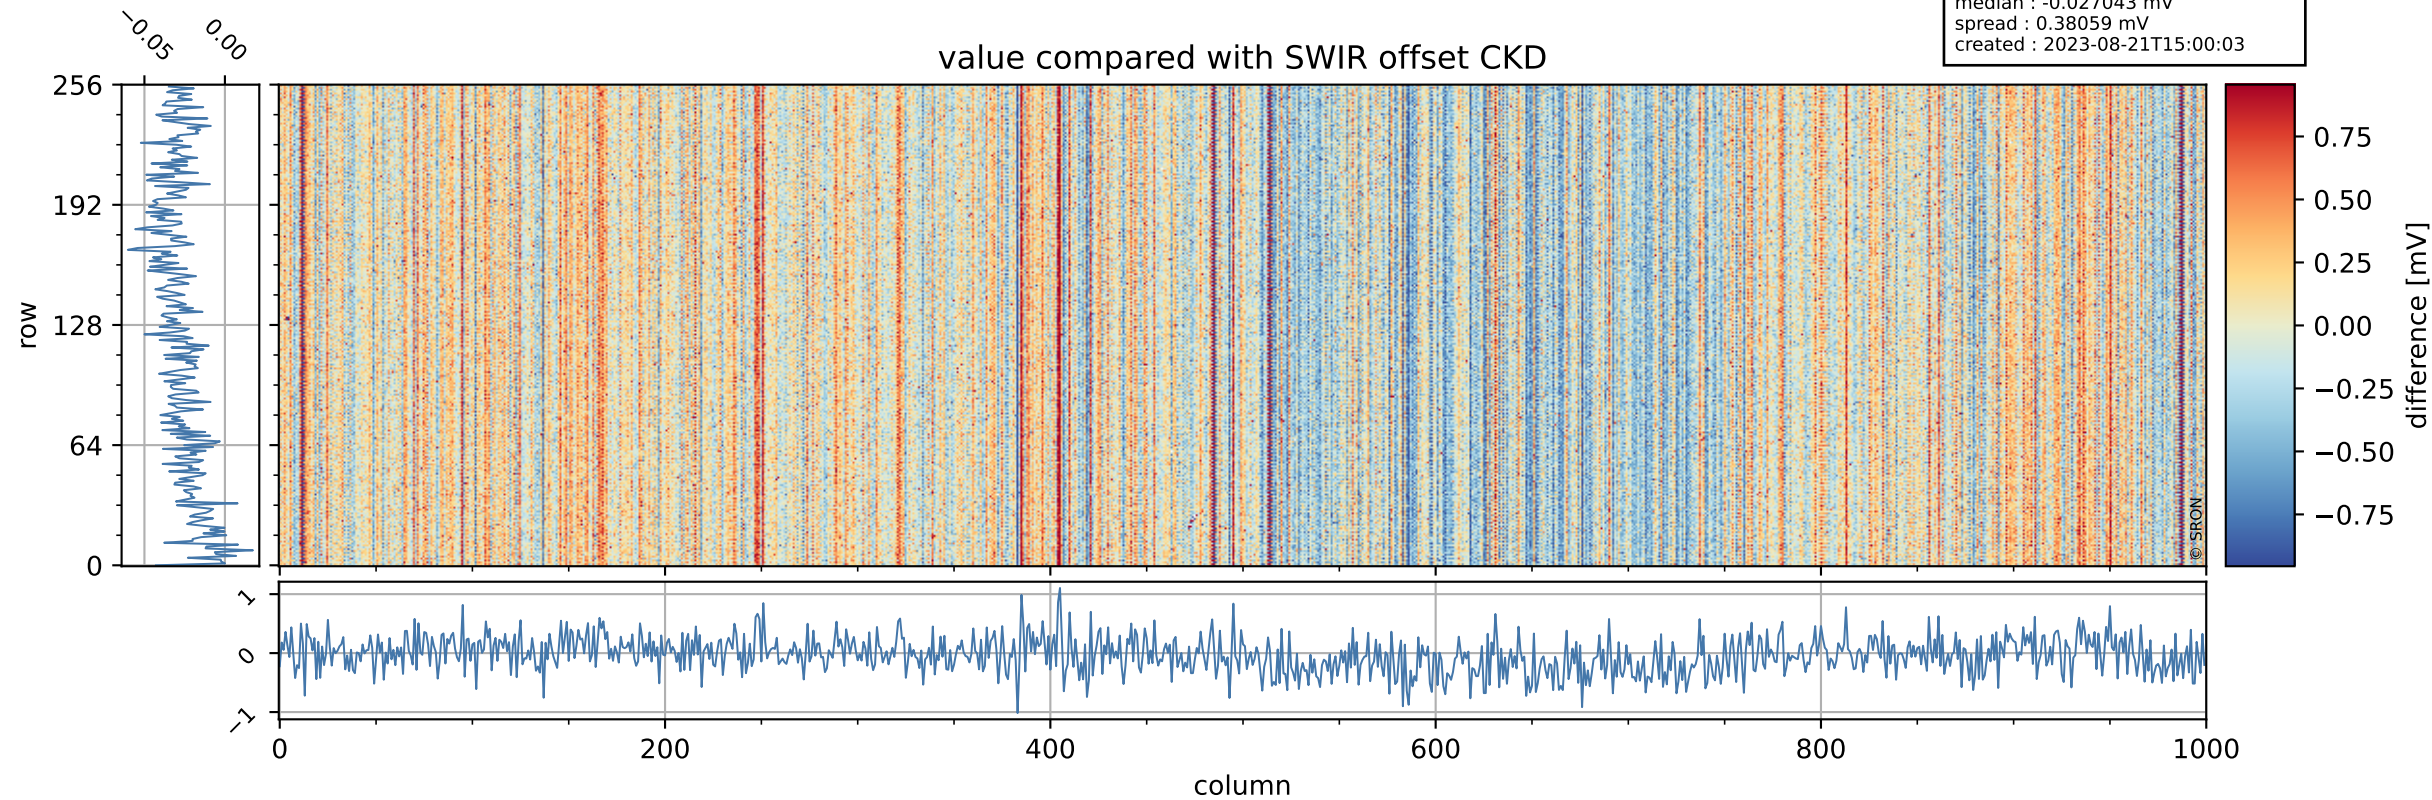

Tropomi SWIR offset (official)

orbits : 18 in [19087, 19132]
coverage : 2021-06-19 / 2021-06-22
median : 0.52599 V
spread : 0.035915 V
created : 2023-08-21T15:00:02

value detector map

Tropomi SWIR offset (official)

orbits : 18 in [19087, 19132]
coverage : 2021-06-19 / 2021-06-22
median : 32.406 μV
spread : 15.816 μV
created : 2023-08-21T15:00:02

Tropomi SWIR offset (official)

orbits : 18 in [19087, 19132]
coverage : 2021-06-19 / 2021-06-22
median : -0.027043 mV
spread : 0.38059 mV
created : 2023-08-21T15:00:03

value compared with SWIR offset CKD

Tropomi SWIR offset (official) ground-tracks of Sentinel-5P

orbits : 18 in [19087, 19132]
coverage : 2021-06-19 / 2021-06-22
created : 2023-08-21T15:00:03

Tropomi SWIR offset (official)

orbits : [2827, 19132]
coverage : 2018-04-30 / 2021-06-22
created : 2023-08-21T15:00:04

trend of detector median & temperatures