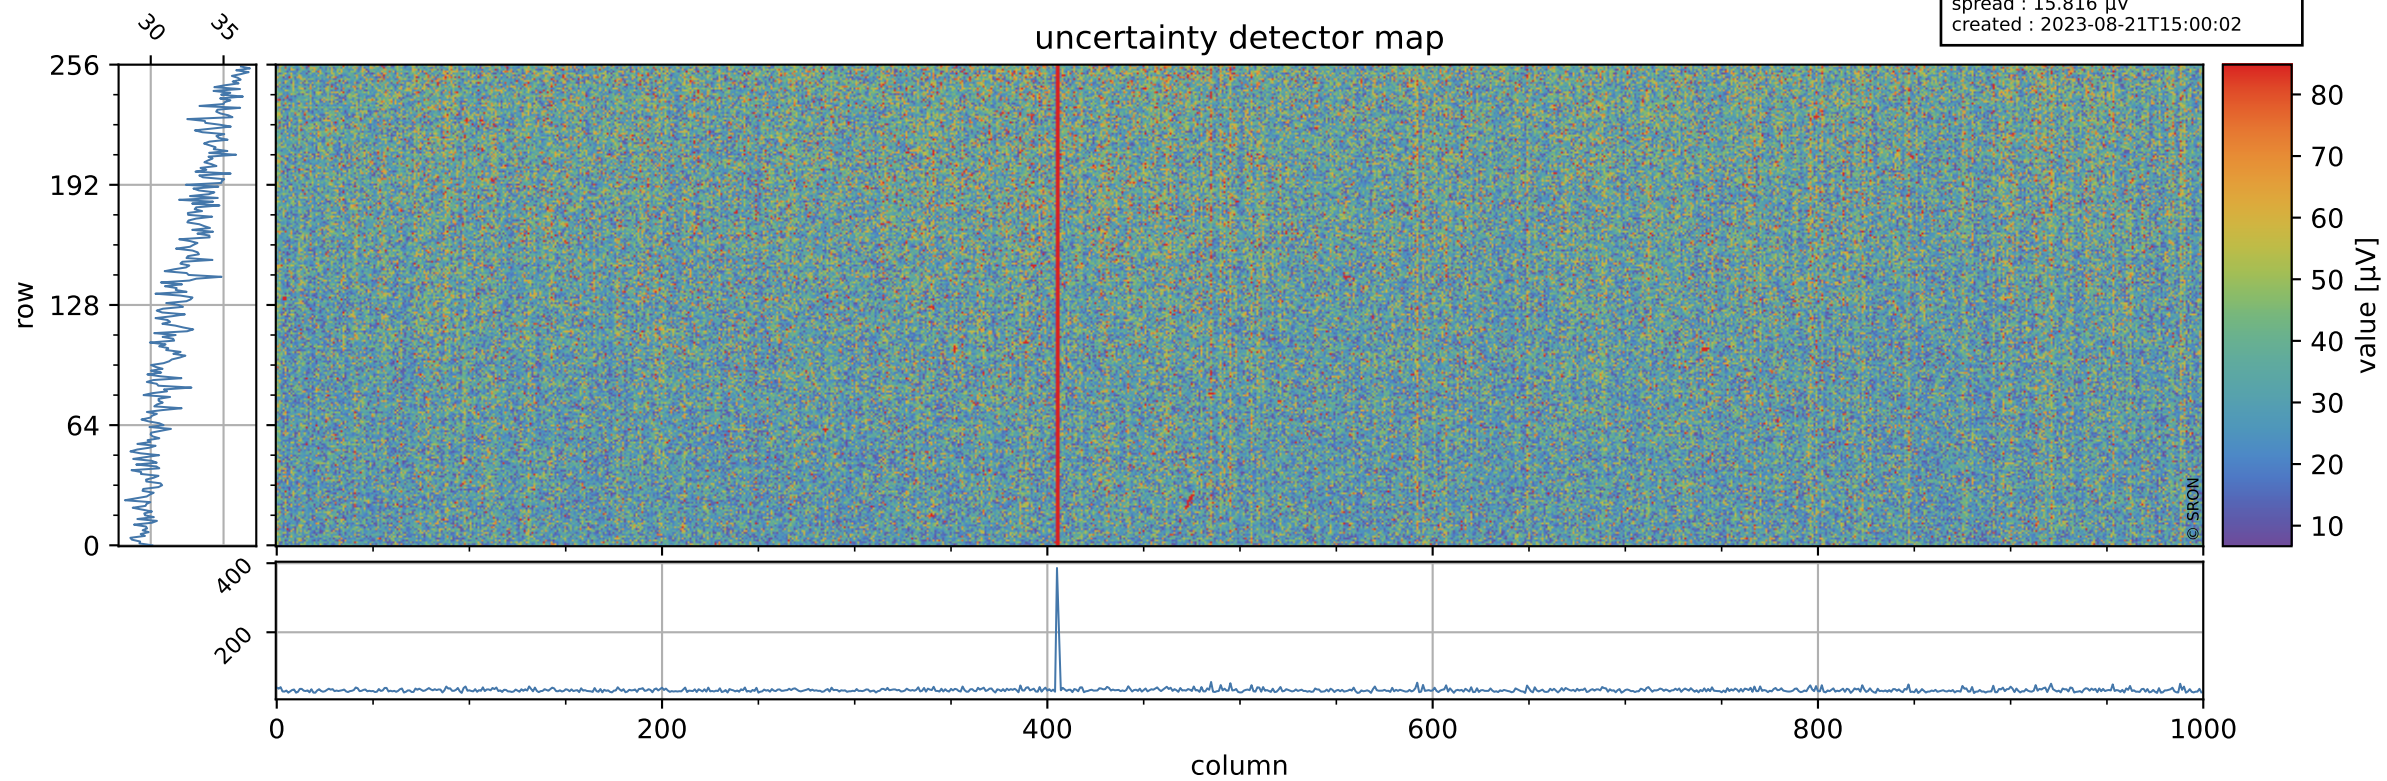

Tropomi SWIR offset (official)

orbits : 18 in [19087, 19132]
coverage : 2021-06-19 / 2021-06-22
median : 0.52599 V
spread : 0.035915 V
created : 2023-08-21T15:00:02

value detector map

Tropomi SWIR offset (official)

orbits : 18 in [19087, 19132]
coverage : 2021-06-19 / 2021-06-22
median : 32.406 μV
spread : 15.816 μV
created : 2023-08-21T15:00:02

Tropomi SWIR offset (official)

orbits : 18 in [19087, 19132]
coverage : 2021-06-19 / 2021-06-22
median : -0.027043 mV
spread : 0.38059 mV
created : 2023-08-21T15:00:03

value compared with SWIR offset CKD

Tropomi SWIR offset (official) ground-tracks of Sentinel-5P

orbits : 18 in [19087, 19132]
coverage : 2021-06-19 / 2021-06-22
created : 2023-08-21T15:00:03

Tropomi SWIR offset (official)

orbits : [2827, 19132]
coverage : 2018-04-30 / 2021-06-22
created : 2023-08-21T15:00:04

trend of detector median & temperatures