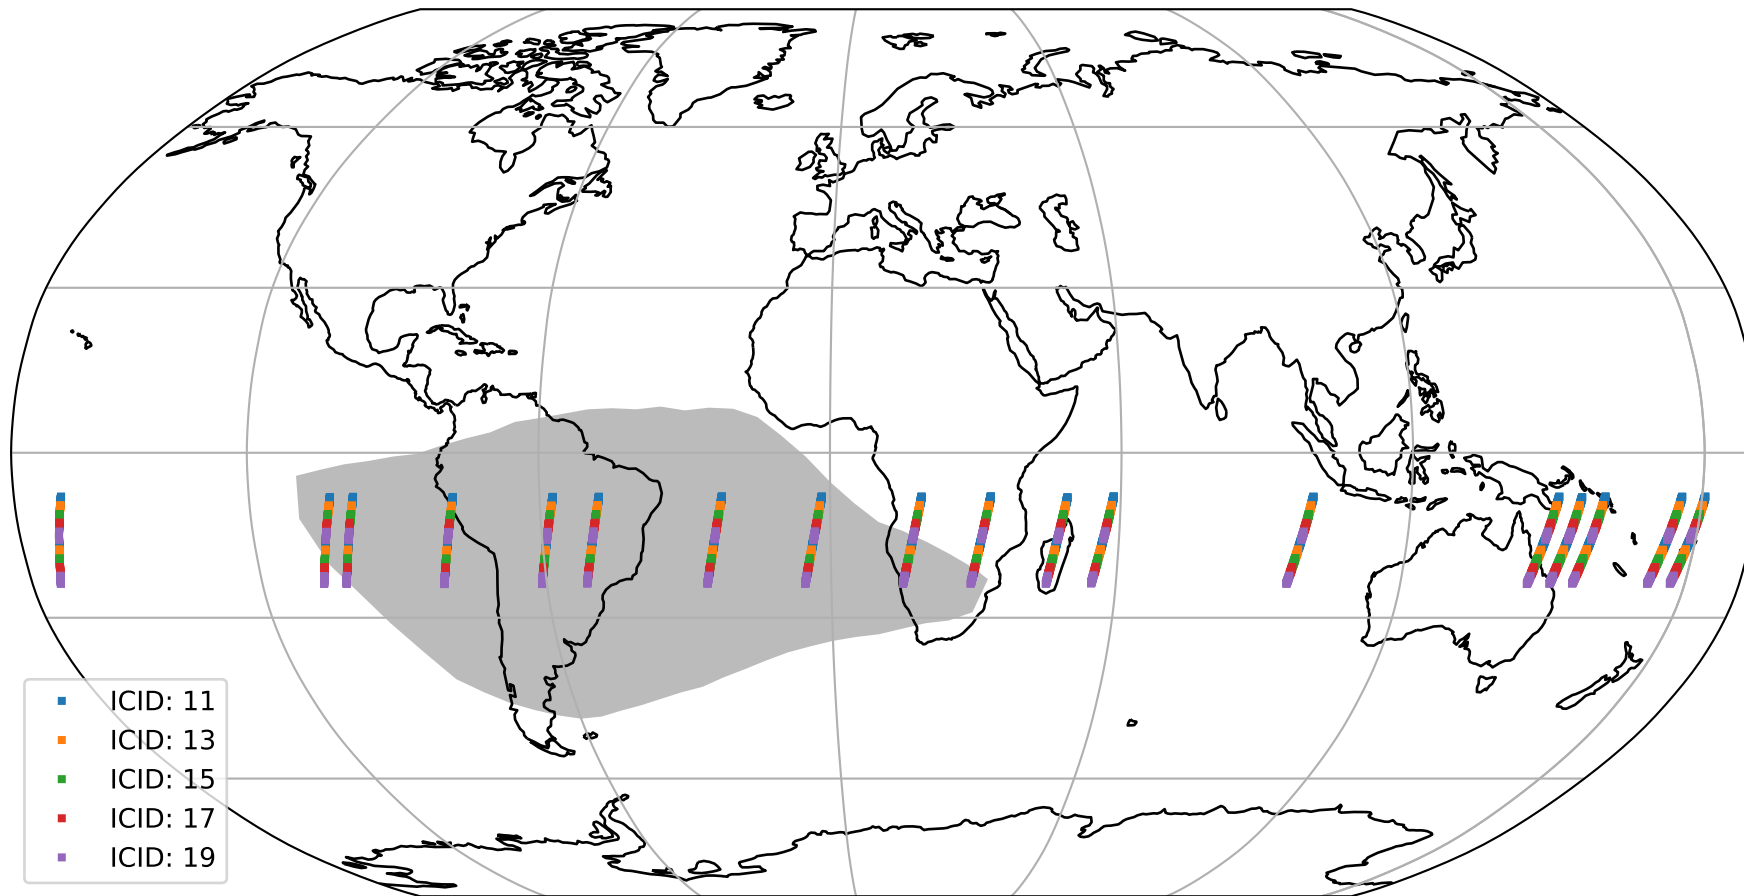

Tropomi SWIR offset (official)

orbits : 18 in [19087, 19132]
coverage : 2021-06-19 / 2021-06-22
median : 0.52599 V
spread : 0.035915 V
created : 2023-08-21T15:00:02

value detector map

Tropomi SWIR offset (official)

orbits : 18 in [19087, 19132]
coverage : 2021-06-19 / 2021-06-22
median : 32.406 μV
spread : 15.816 μV
created : 2023-08-21T15:00:02

Tropomi SWIR offset (official)

orbits : 18 in [19087, 19132]
coverage : 2021-06-19 / 2021-06-22
median : -0.027043 mV
spread : 0.38059 mV
created : 2023-08-21T15:00:03

value compared with SWIR offset CKD

Tropomi SWIR offset (official) ground-tracks of Sentinel-5P

orbits : 18 in [19087, 19132]
coverage : 2021-06-19 / 2021-06-22
created : 2023-08-21T15:00:03

Tropomi SWIR offset (official)

orbits : [2827, 19132]
coverage : 2018-04-30 / 2021-06-22
created : 2023-08-21T15:00:04

trend of detector median & temperatures