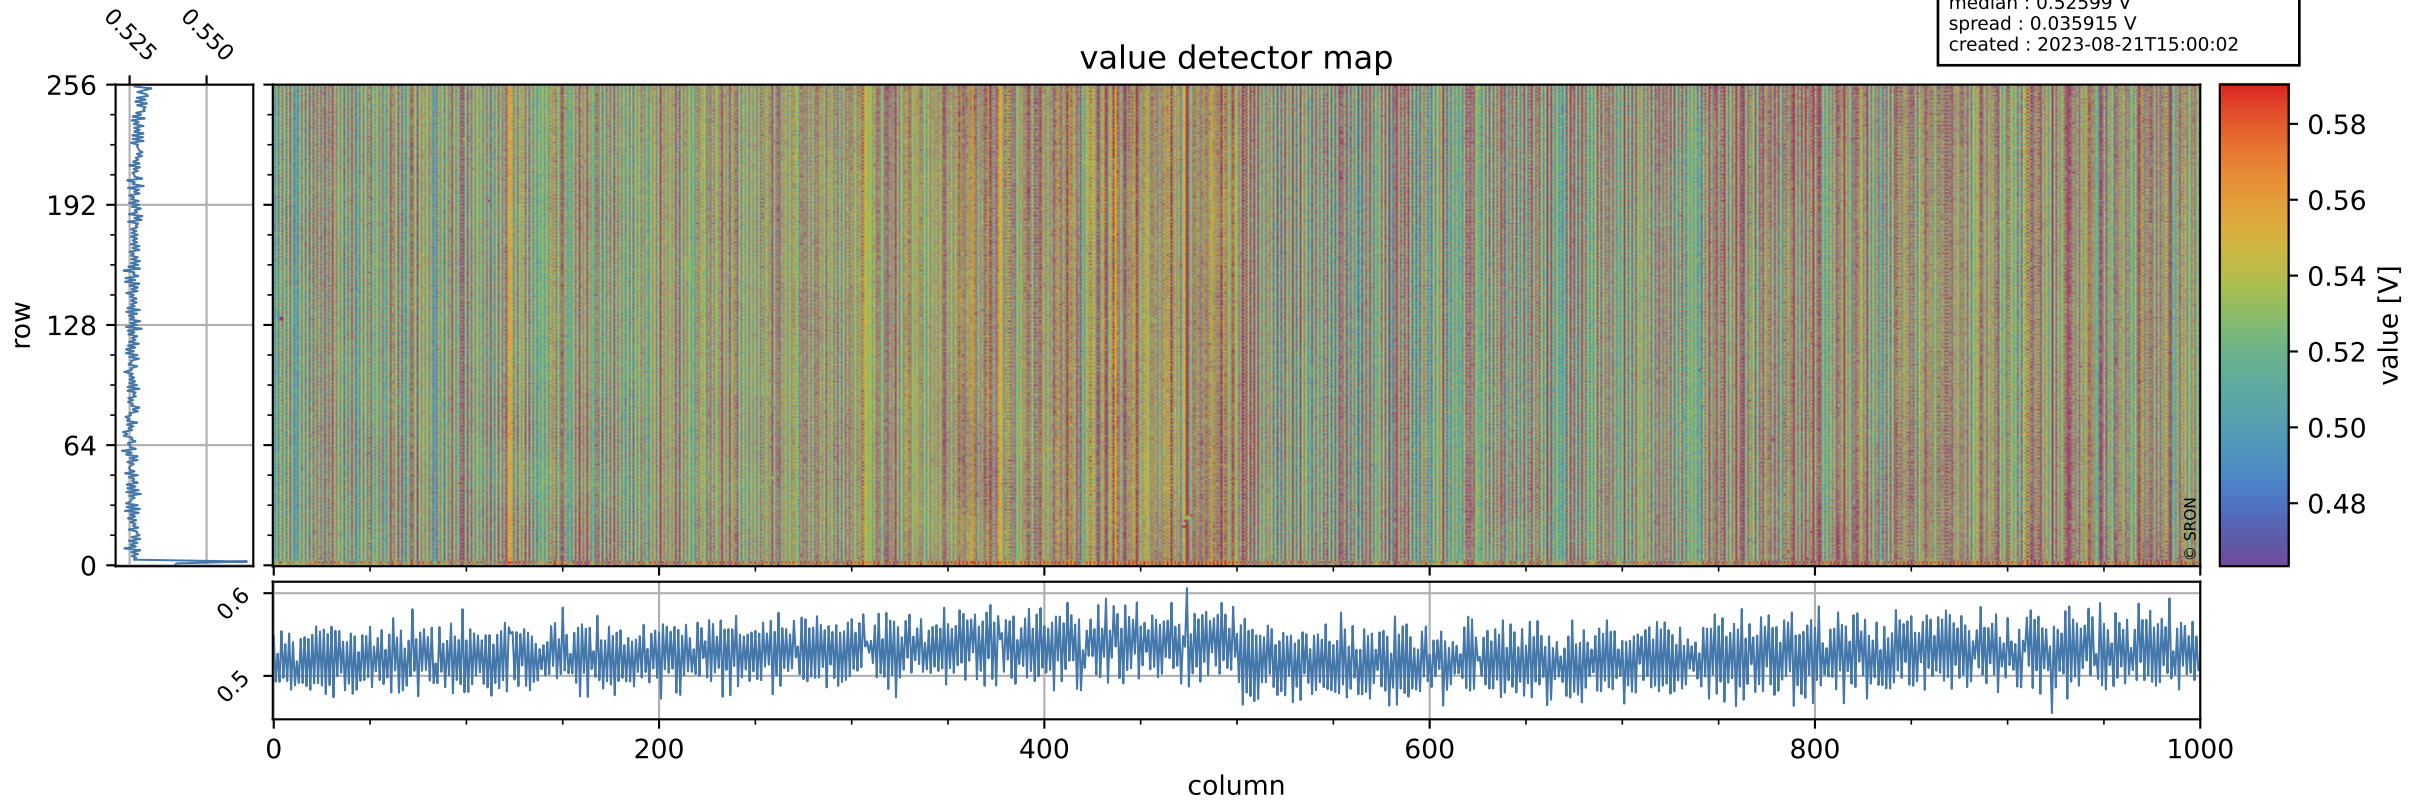

Tropomi SWIR offset (official)

orbits : 18 in [19087, 19132]
coverage : 2021-06-19 / 2021-06-22
median : 0.52599 V
spread : 0.035915 V
created : 2023-08-21T15:00:02

value detector map

Tropomi SWIR offset (official)

orbits : 18 in [19087, 19132]
coverage : 2021-06-19 / 2021-06-22
median : 32.406 μV
spread : 15.816 μV
created : 2023-08-21T15:00:02

Tropomi SWIR offset (official)

orbits : 18 in [19087, 19132]
coverage : 2021-06-19 / 2021-06-22
median : -0.027043 mV
spread : 0.38059 mV
created : 2023-08-21T15:00:03

value compared with SWIR offset CKD

Tropomi SWIR offset (official) ground-tracks of Sentinel-5P

orbits : 18 in [19087, 19132]
coverage : 2021-06-19 / 2021-06-22
created : 2023-08-21T15:00:03

Tropomi SWIR offset (official)

orbits : [2827, 19132]
coverage : 2018-04-30 / 2021-06-22
created : 2023-08-21T15:00:04

trend of detector median & temperatures