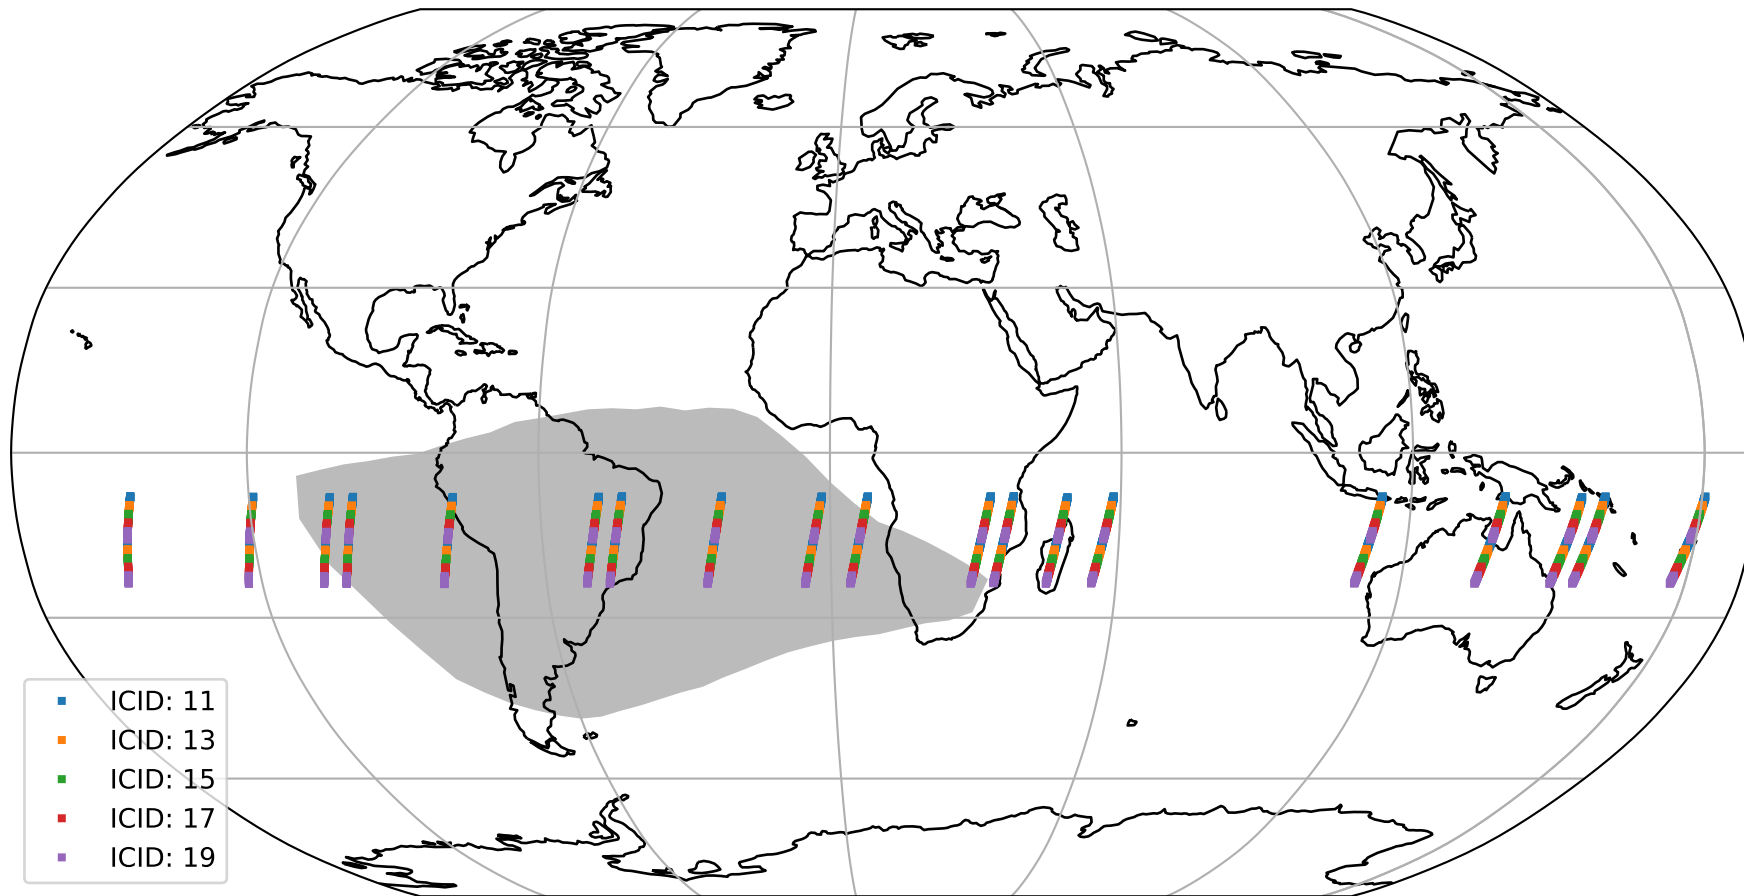

Tropomi SWIR offset (official)

orbits : 19 in [19102, 19147]
coverage : 2021-06-20 / 2021-06-23
median : 0.52598 V
spread : 0.035912 V
created : 2023-08-21T15:00:05

value detector map

Tropomi SWIR offset (official)

orbits : 19 in [19102, 19147]
coverage : 2021-06-20 / 2021-06-23
median : 31.563 μV
spread : 15.457 μV
created : 2023-08-21T15:00:05

Tropomi SWIR offset (official)

orbits : 19 in [19102, 19147]
coverage : 2021-06-20 / 2021-06-23
median : -0.034175 mV
spread : 0.3785 mV
created : 2023-08-21T15:00:06

value compared with SWIR offset CKD

Tropomi SWIR offset (official) ground-tracks of Sentinel-5P

orbits : 19 in [19102, 19147]
coverage : 2021-06-20 / 2021-06-23
created : 2023-08-21T15:00:06

Tropomi SWIR offset (official)

orbits : [2827, 19147]
coverage : 2018-04-30 / 2021-06-23
created : 2023-08-21T15:00:07

trend of detector median & temperatures