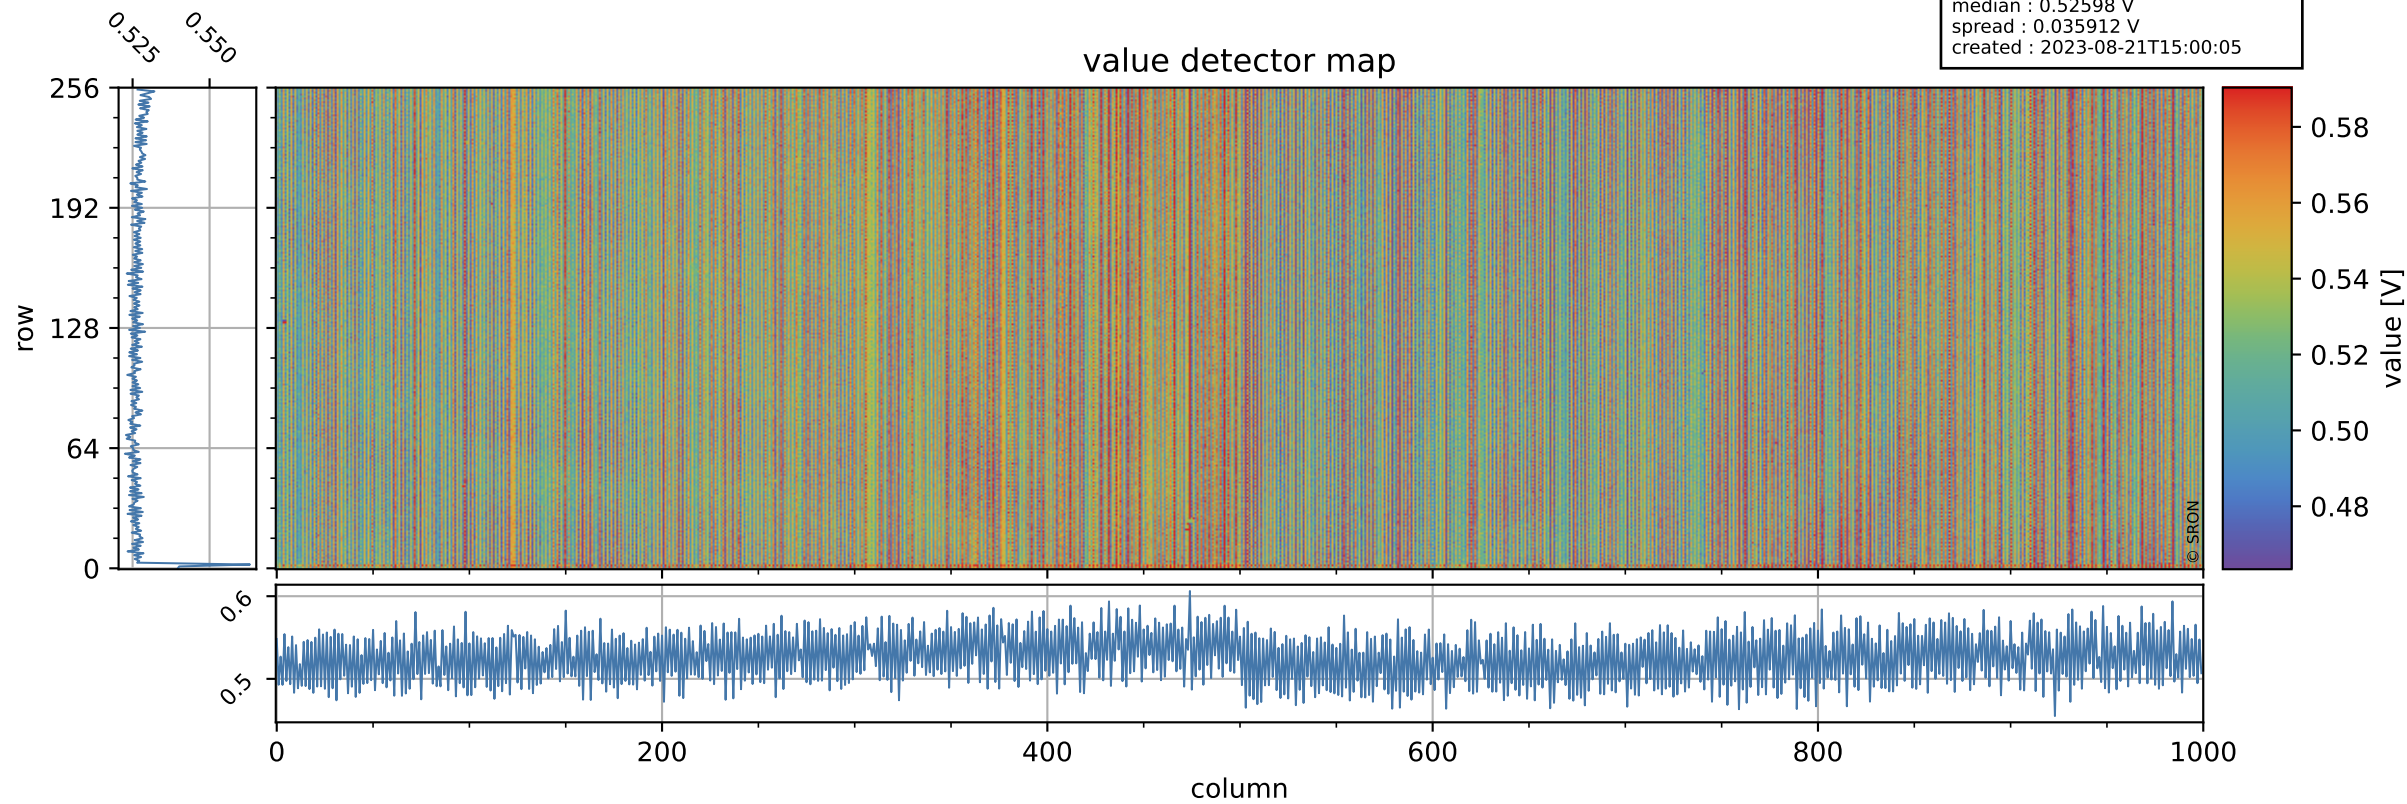

Tropomi SWIR offset (official)

orbits : 19 in [19102, 19147]
coverage : 2021-06-20 / 2021-06-23
median : 0.52598 V
spread : 0.035912 V
created : 2023-08-21T15:00:05

value detector map

Tropomi SWIR offset (official)

orbits : 19 in [19102, 19147]
coverage : 2021-06-20 / 2021-06-23
median : 31.563 μV
spread : 15.457 μV
created : 2023-08-21T15:00:05

Tropomi SWIR offset (official)

orbits : 19 in [19102, 19147]
coverage : 2021-06-20 / 2021-06-23
median : -0.034175 mV
spread : 0.3785 mV
created : 2023-08-21T15:00:06

value compared with SWIR offset CKD

Tropomi SWIR offset (official) ground-tracks of Sentinel-5P

orbits : 19 in [19102, 19147]
coverage : 2021-06-20 / 2021-06-23
created : 2023-08-21T15:00:06

Tropomi SWIR offset (official)

orbits : [2827, 19147]
coverage : 2018-04-30 / 2021-06-23
created : 2023-08-21T15:00:07

trend of detector median & temperatures