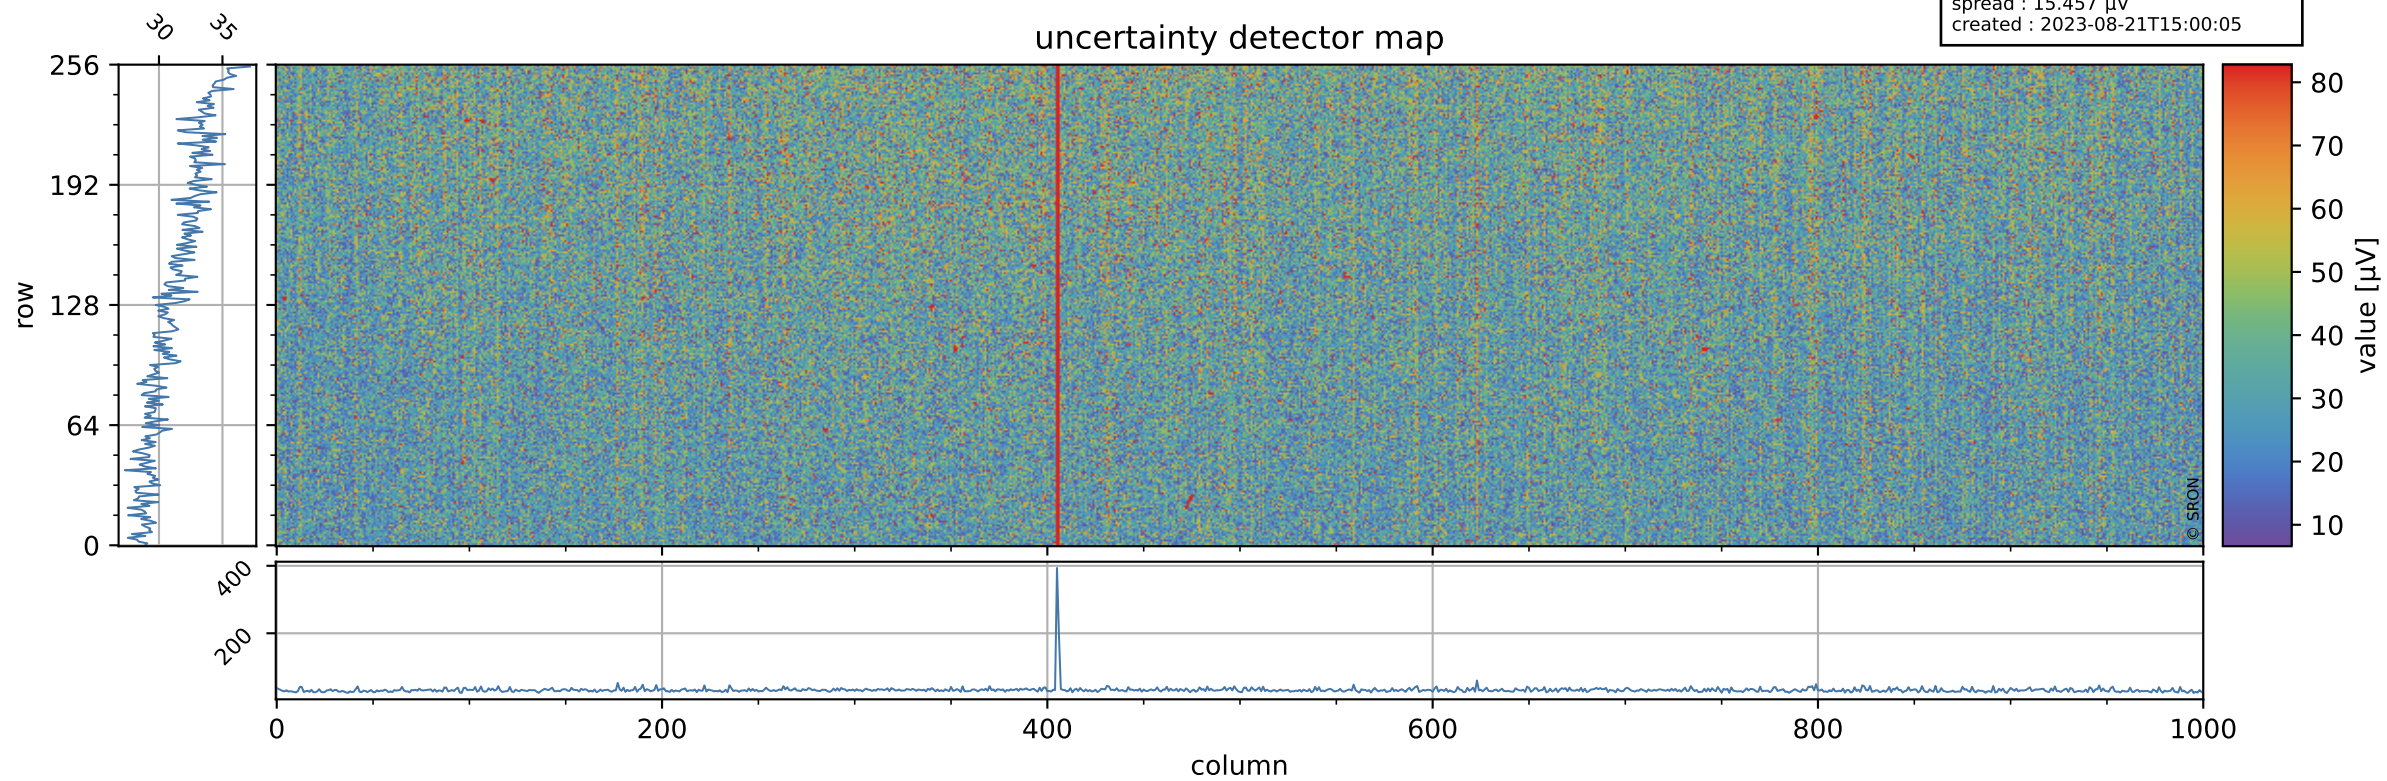

Tropomi SWIR offset (official)

orbits : 19 in [19102, 19147]
coverage : 2021-06-20 / 2021-06-23
median : 0.52598 V
spread : 0.035912 V
created : 2023-08-21T15:00:05

value detector map

Tropomi SWIR offset (official)

orbits : 19 in [19102, 19147]
coverage : 2021-06-20 / 2021-06-23
median : 31.563 μV
spread : 15.457 μV
created : 2023-08-21T15:00:05

Tropomi SWIR offset (official)

orbits : 19 in [19102, 19147]
coverage : 2021-06-20 / 2021-06-23
median : -0.034175 mV
spread : 0.3785 mV
created : 2023-08-21T15:00:06

value compared with SWIR offset CKD

Tropomi SWIR offset (official) ground-tracks of Sentinel-5P

orbits : 19 in [19102, 19147]
coverage : 2021-06-20 / 2021-06-23
created : 2023-08-21T15:00:06

Tropomi SWIR offset (official)

orbits : [2827, 19147]
coverage : 2018-04-30 / 2021-06-23
created : 2023-08-21T15:00:07

trend of detector median & temperatures