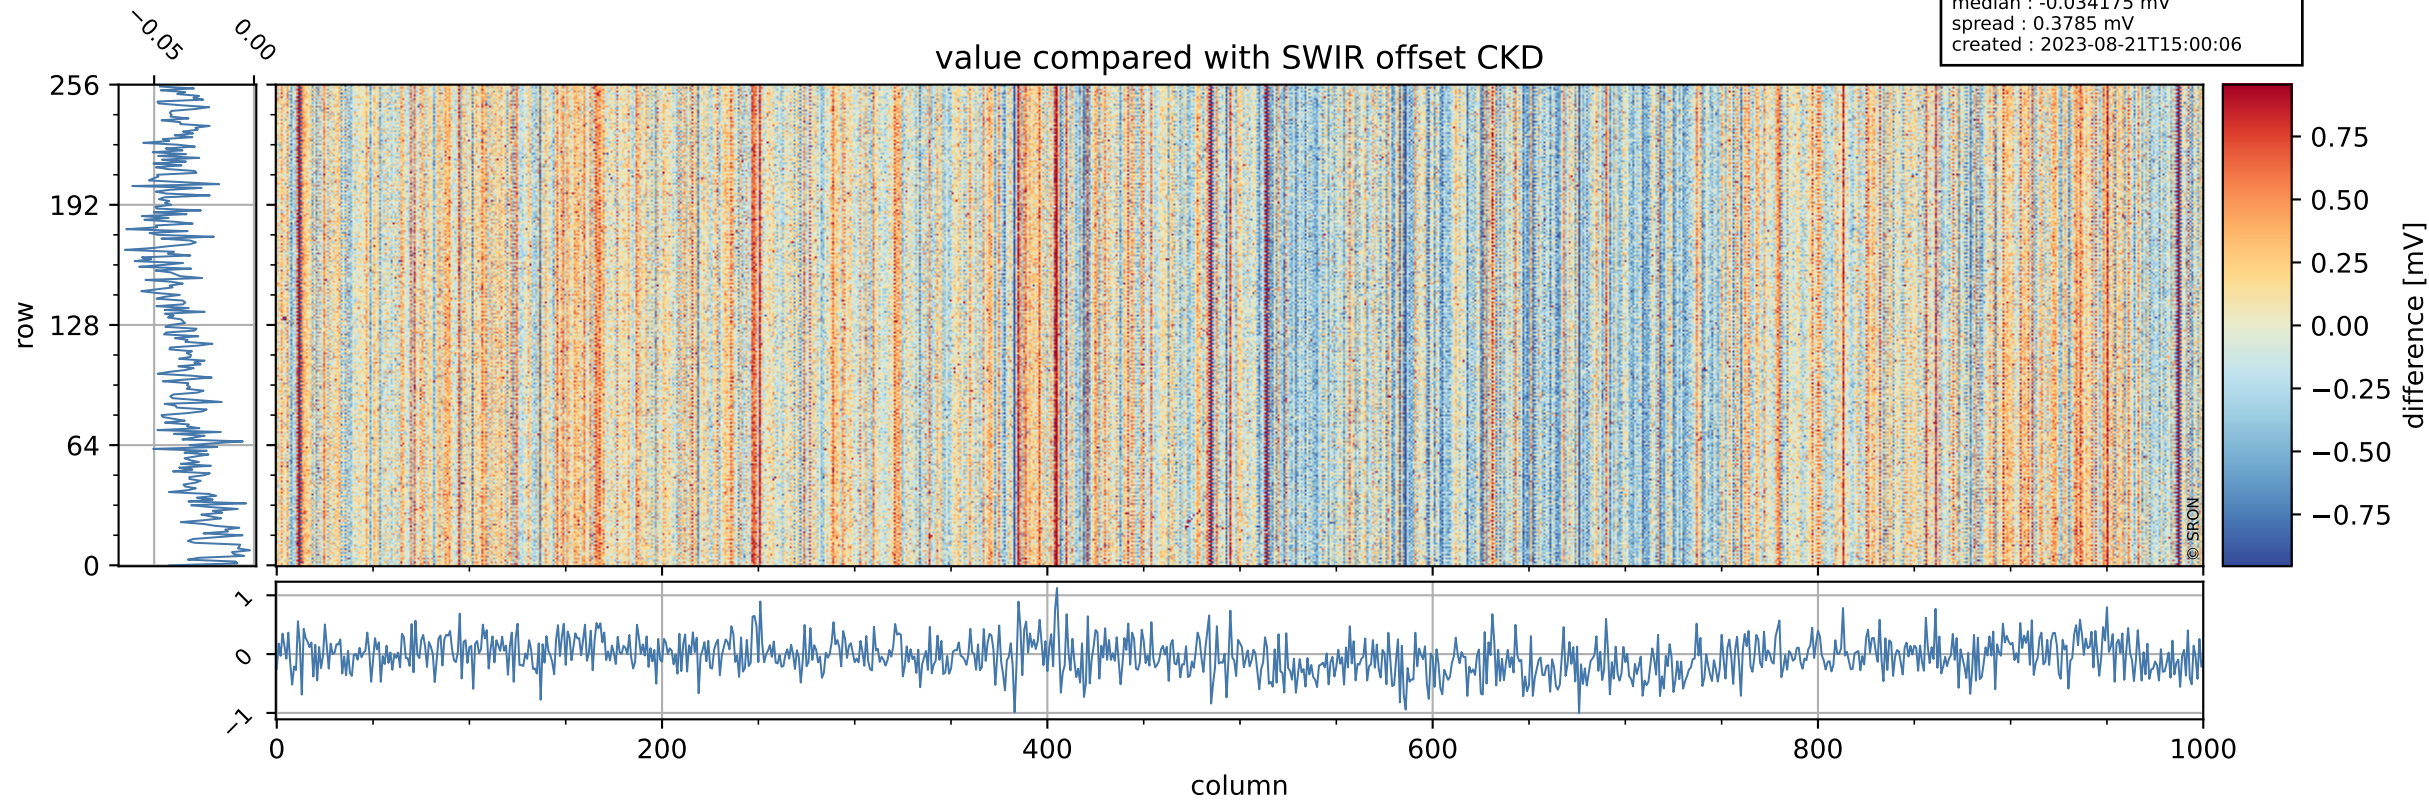

Tropomi SWIR offset (official)

orbits : 19 in [19102, 19147]
coverage : 2021-06-20 / 2021-06-23
median : 0.52598 V
spread : 0.035912 V
created : 2023-08-21T15:00:05

value detector map

Tropomi SWIR offset (official)

orbits : 19 in [19102, 19147]
coverage : 2021-06-20 / 2021-06-23
median : 31.563 μV
spread : 15.457 μV
created : 2023-08-21T15:00:05

Tropomi SWIR offset (official)

orbits : 19 in [19102, 19147]
coverage : 2021-06-20 / 2021-06-23
median : -0.034175 mV
spread : 0.3785 mV
created : 2023-08-21T15:00:06

value compared with SWIR offset CKD

Tropomi SWIR offset (official) ground-tracks of Sentinel-5P

orbits : 19 in [19102, 19147]
coverage : 2021-06-20 / 2021-06-23
created : 2023-08-21T15:00:06

Tropomi SWIR offset (official)

orbits : [2827, 19147]
coverage : 2018-04-30 / 2021-06-23
created : 2023-08-21T15:00:07

trend of detector median & temperatures