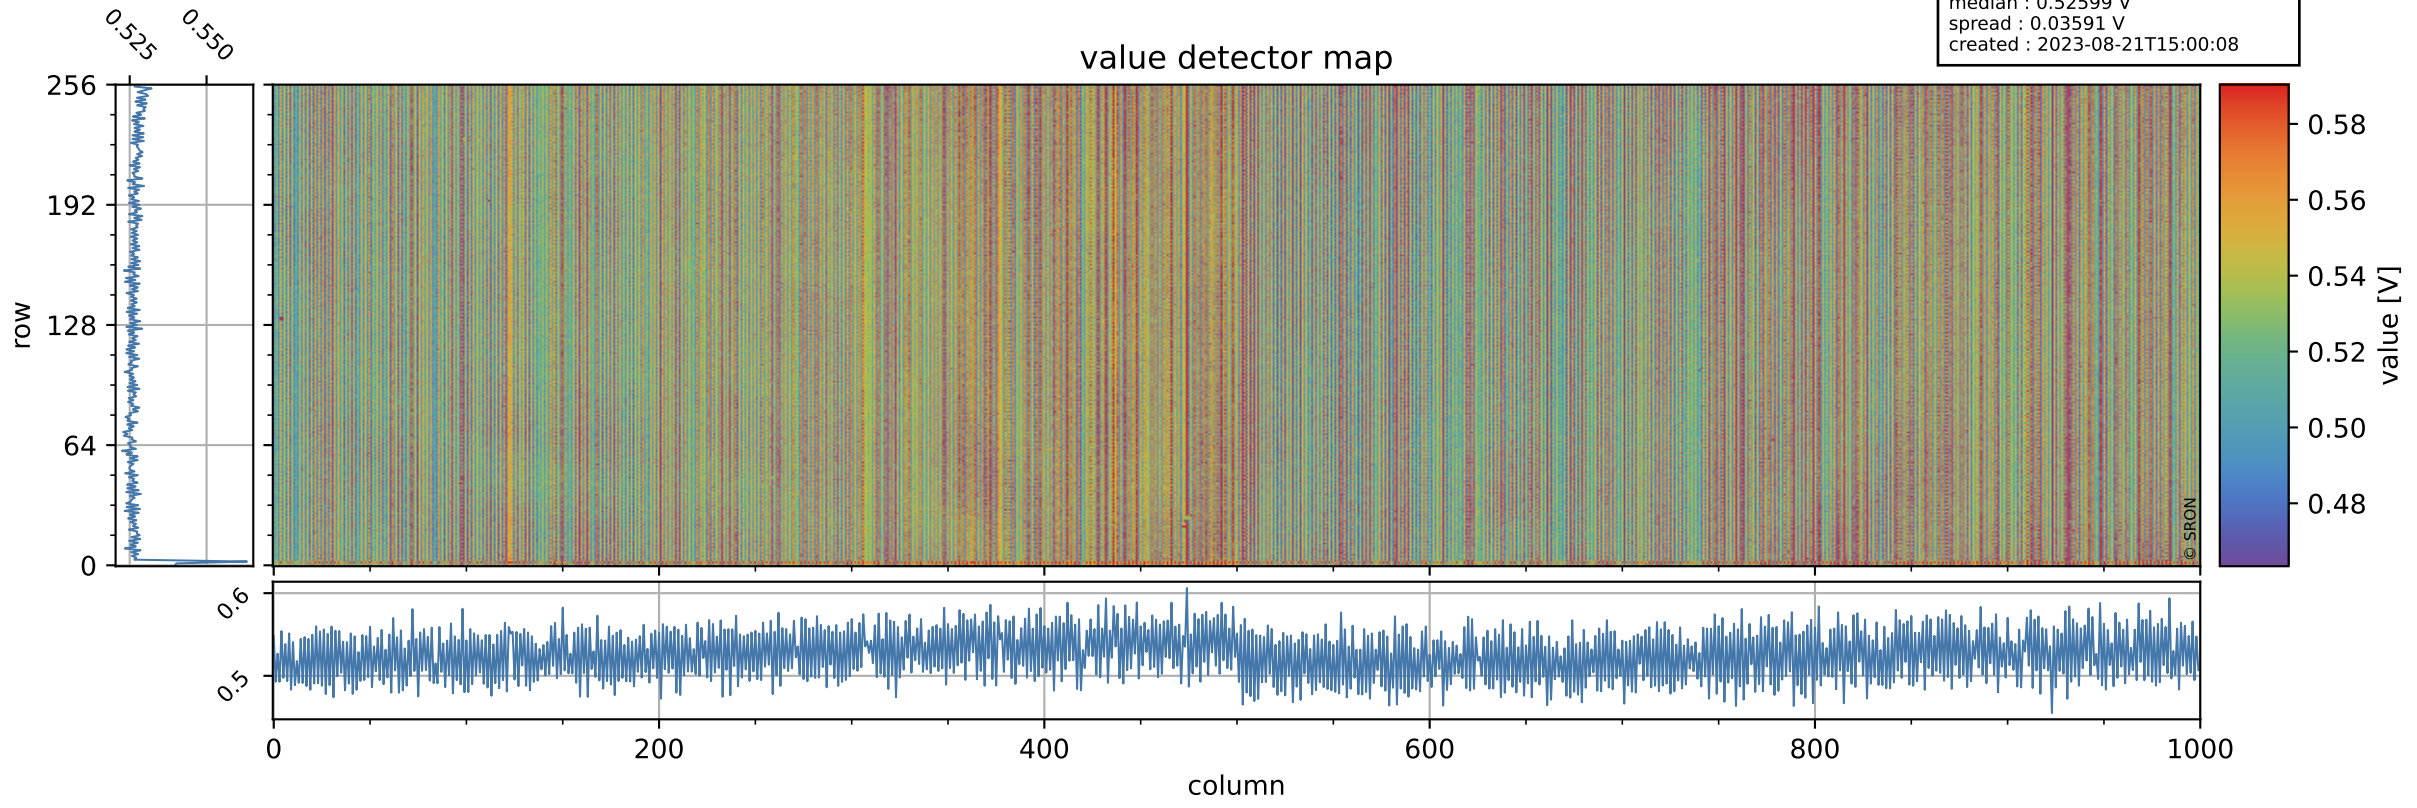

Tropomi SWIR offset (official)

orbits : 19 in [19117, 19162]
coverage : 2021-06-22 / 2021-06-25
median : 0.52599 V
spread : 0.03591 V
created : 2023-08-21T15:00:08

value detector map

Tropomi SWIR offset (official)

orbits : 19 in [19117, 19162]
coverage : 2021-06-22 / 2021-06-25
median : 31.664 μV
spread : 15.673 μV
created : 2023-08-21T15:00:08

Tropomi SWIR offset (official)

orbits : 19 in [19117, 19162]
coverage : 2021-06-22 / 2021-06-25
median : -0.025688 mV
spread : 0.37599 mV
created : 2023-08-21T15:00:09

value compared with SWIR offset CKD

Tropomi SWIR offset (official) ground-tracks of Sentinel-5P

orbits : 19 in [19117, 19162]
coverage : 2021-06-22 / 2021-06-25
created : 2023-08-21T15:00:09

Tropomi SWIR offset (official)

orbits : [2827, 19162]
coverage : 2018-04-30 / 2021-06-25
created : 2023-08-21T15:00:10

trend of detector median & temperatures