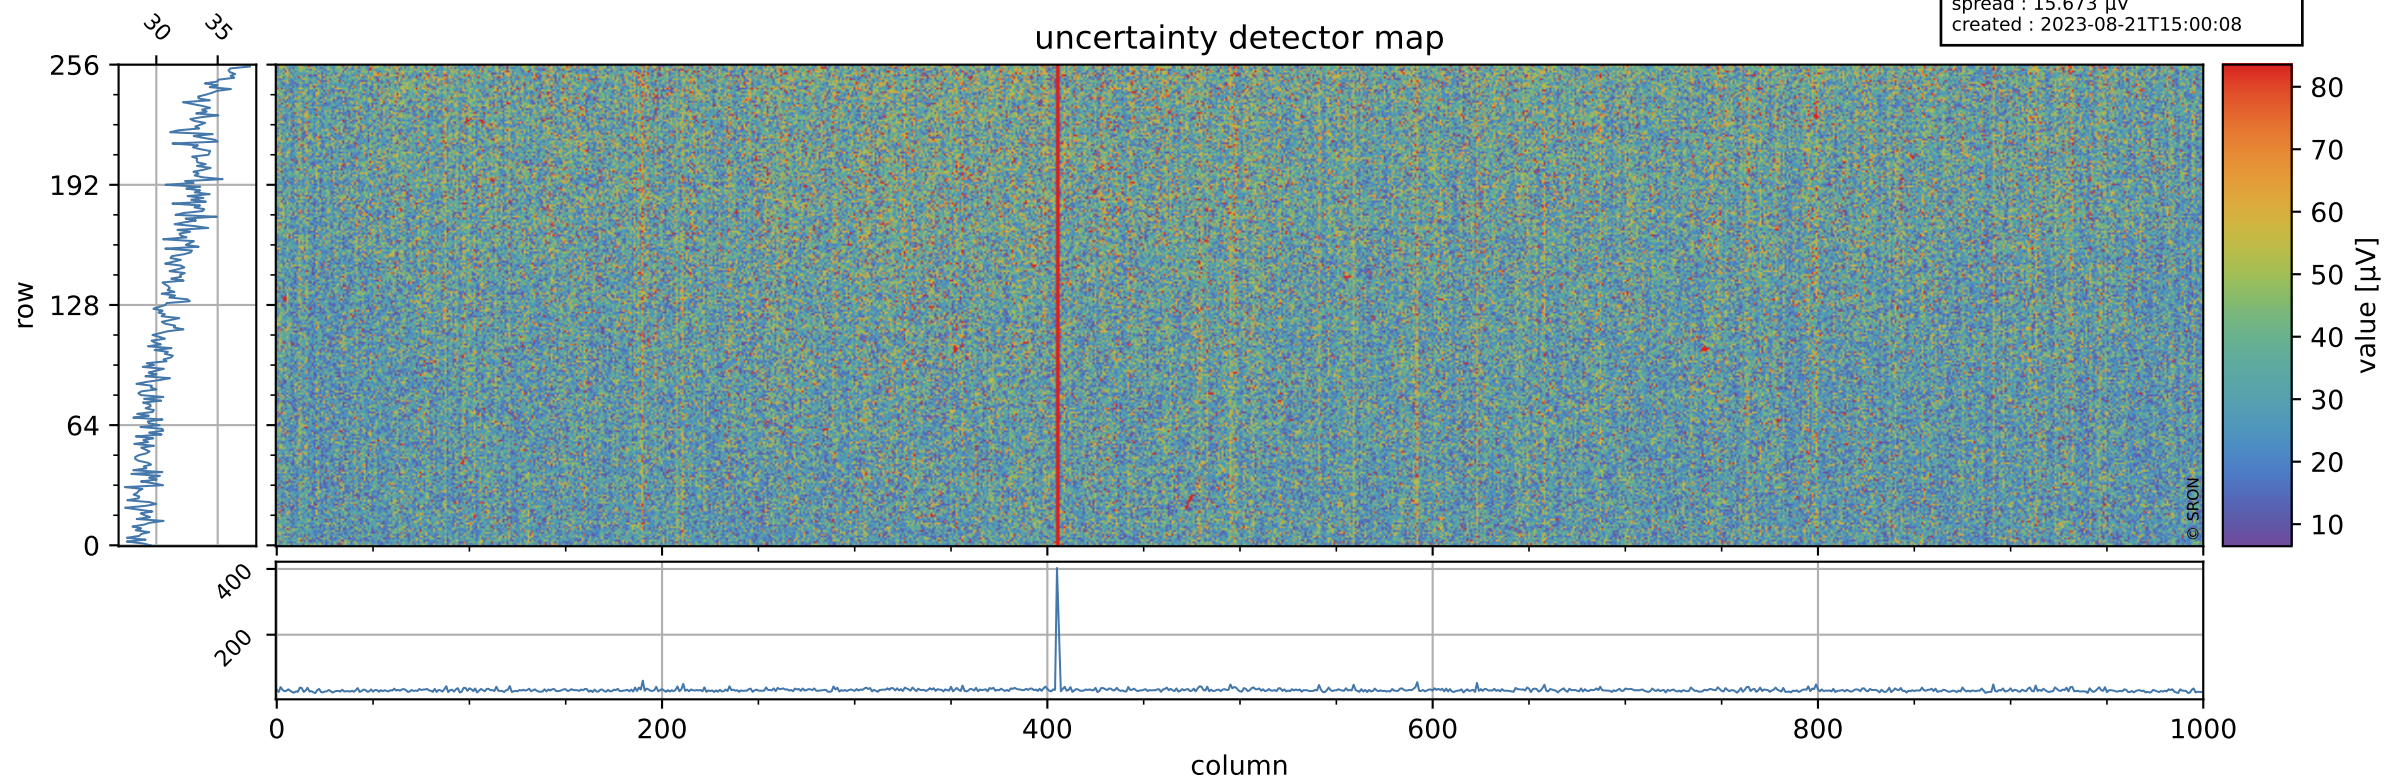

Tropomi SWIR offset (official)

orbits : 19 in [19117, 19162]
coverage : 2021-06-22 / 2021-06-25
median : 0.52599 V
spread : 0.03591 V
created : 2023-08-21T15:00:08

value detector map

Tropomi SWIR offset (official)

orbits : 19 in [19117, 19162]
coverage : 2021-06-22 / 2021-06-25
median : 31.664 μV
spread : 15.673 μV
created : 2023-08-21T15:00:08

Tropomi SWIR offset (official)

orbits : 19 in [19117, 19162]
coverage : 2021-06-22 / 2021-06-25
median : -0.025688 mV
spread : 0.37599 mV
created : 2023-08-21T15:00:09

value compared with SWIR offset CKD

Tropomi SWIR offset (official) ground-tracks of Sentinel-5P

orbits : 19 in [19117, 19162]
coverage : 2021-06-22 / 2021-06-25
created : 2023-08-21T15:00:09

Tropomi SWIR offset (official)

orbits : [2827, 19162]
coverage : 2018-04-30 / 2021-06-25
created : 2023-08-21T15:00:10

trend of detector median & temperatures