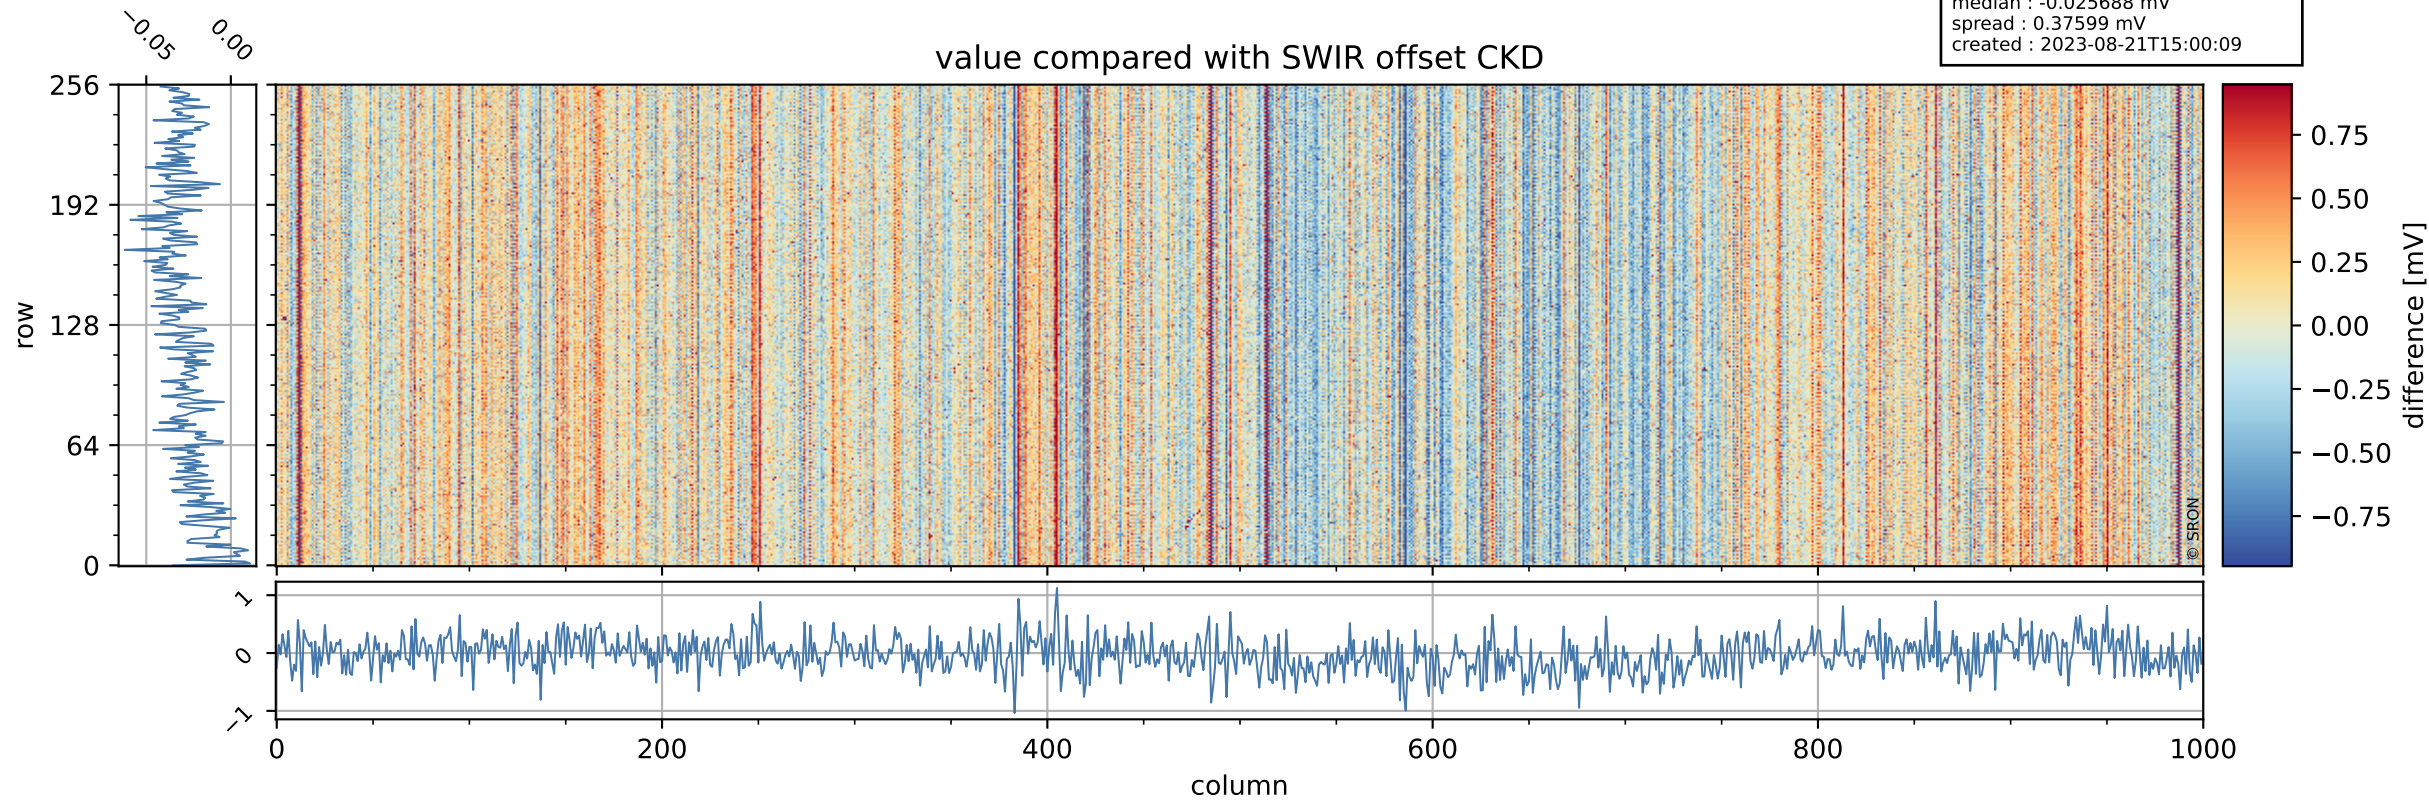

Tropomi SWIR offset (official)

orbits : 19 in [19117, 19162]
coverage : 2021-06-22 / 2021-06-25
median : 0.52599 V
spread : 0.03591 V
created : 2023-08-21T15:00:08

value detector map

Tropomi SWIR offset (official)

orbits : 19 in [19117, 19162]
coverage : 2021-06-22 / 2021-06-25
median : 31.664 μV
spread : 15.673 μV
created : 2023-08-21T15:00:08

Tropomi SWIR offset (official)

orbits : 19 in [19117, 19162]
coverage : 2021-06-22 / 2021-06-25
median : -0.025688 mV
spread : 0.37599 mV
created : 2023-08-21T15:00:09

value compared with SWIR offset CKD

Tropomi SWIR offset (official) ground-tracks of Sentinel-5P

orbits : 19 in [19117, 19162]
coverage : 2021-06-22 / 2021-06-25
created : 2023-08-21T15:00:09

Tropomi SWIR offset (official)

orbits : [2827, 19162]
coverage : 2018-04-30 / 2021-06-25
created : 2023-08-21T15:00:10

trend of detector median & temperatures