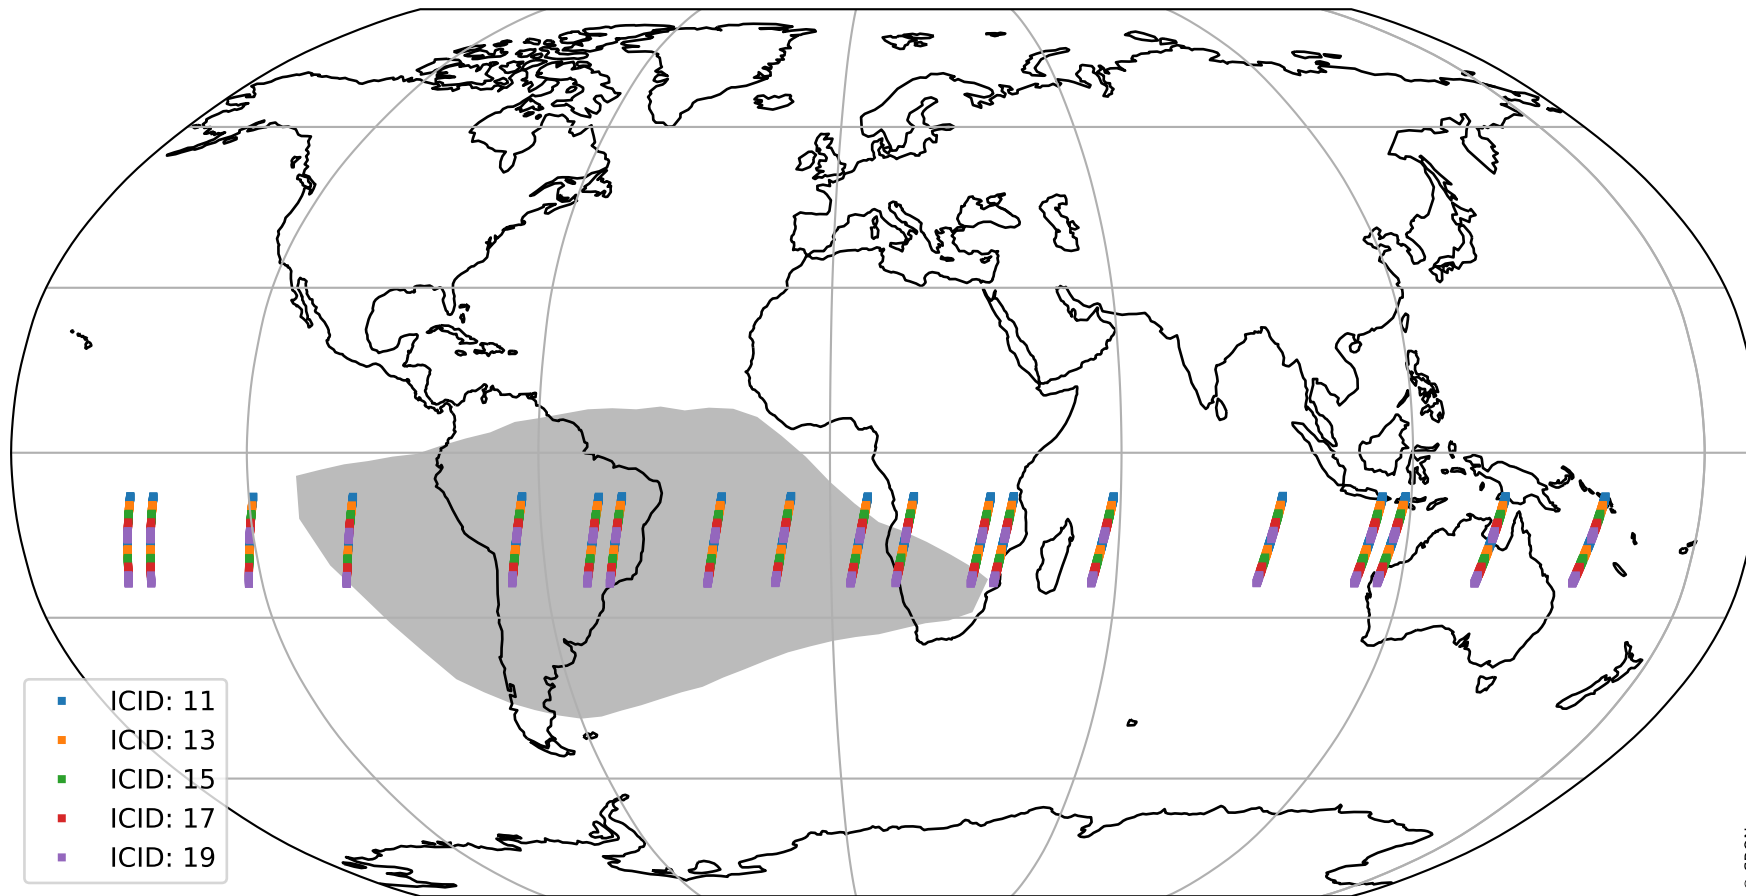

Tropomi SWIR offset (official)

orbits : 19 in [19117, 19162]
coverage : 2021-06-22 / 2021-06-25
median : 0.52599 V
spread : 0.03591 V
created : 2023-08-21T15:00:08

value detector map

Tropomi SWIR offset (official)

orbits : 19 in [19117, 19162]
coverage : 2021-06-22 / 2021-06-25
median : 31.664 μV
spread : 15.673 μV
created : 2023-08-21T15:00:08

Tropomi SWIR offset (official)

orbits : 19 in [19117, 19162]
coverage : 2021-06-22 / 2021-06-25
median : -0.025688 mV
spread : 0.37599 mV
created : 2023-08-21T15:00:09

value compared with SWIR offset CKD

Tropomi SWIR offset (official) ground-tracks of Sentinel-5P

orbits : 19 in [19117, 19162]
coverage : 2021-06-22 / 2021-06-25
created : 2023-08-21T15:00:09

Tropomi SWIR offset (official)

orbits : [2827, 19162]
coverage : 2018-04-30 / 2021-06-25
created : 2023-08-21T15:00:10

trend of detector median & temperatures