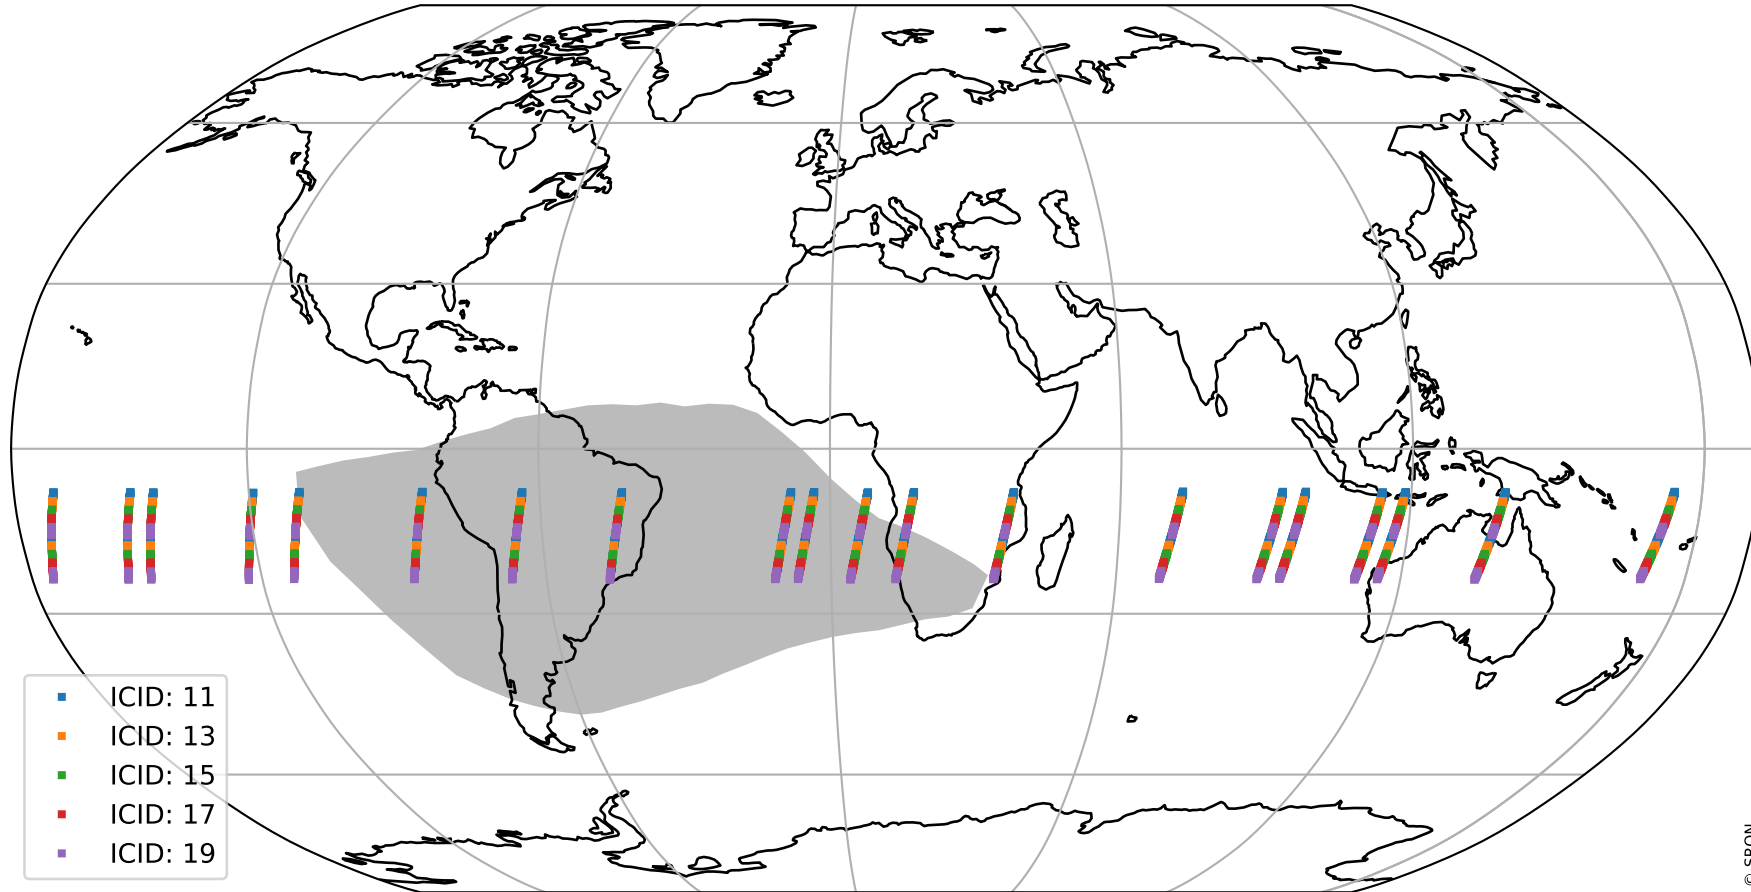

Tropomi SWIR offset (official)

orbits : 20 in [19132, 19177]
coverage : 2021-06-22 / 2021-06-26
median : 0.52599 V
spread : 0.03591 V
created : 2023-08-21T15:00:11

value detector map

Tropomi SWIR offset (official)

orbits : 20 in [19132, 19177]
coverage : 2021-06-22 / 2021-06-26
median : 30.35 μV
spread : 15.154 μV
created : 2023-08-21T15:00:11

Tropomi SWIR offset (official)

orbits : 20 in [19132, 19177]
coverage : 2021-06-22 / 2021-06-26
median : -0.029103 mV
spread : 0.37847 mV
created : 2023-08-21T15:00:12

value compared with SWIR offset CKD

Tropomi SWIR offset (official) ground-tracks of Sentinel-5P

orbits : 20 in [19132, 19177]
coverage : 2021-06-22 / 2021-06-26
created : 2023-08-21T15:00:12

Tropomi SWIR offset (official)

orbits : [2827, 19177]
coverage : 2018-04-30 / 2021-06-26
created : 2023-08-21T15:00:13

trend of detector median & temperatures