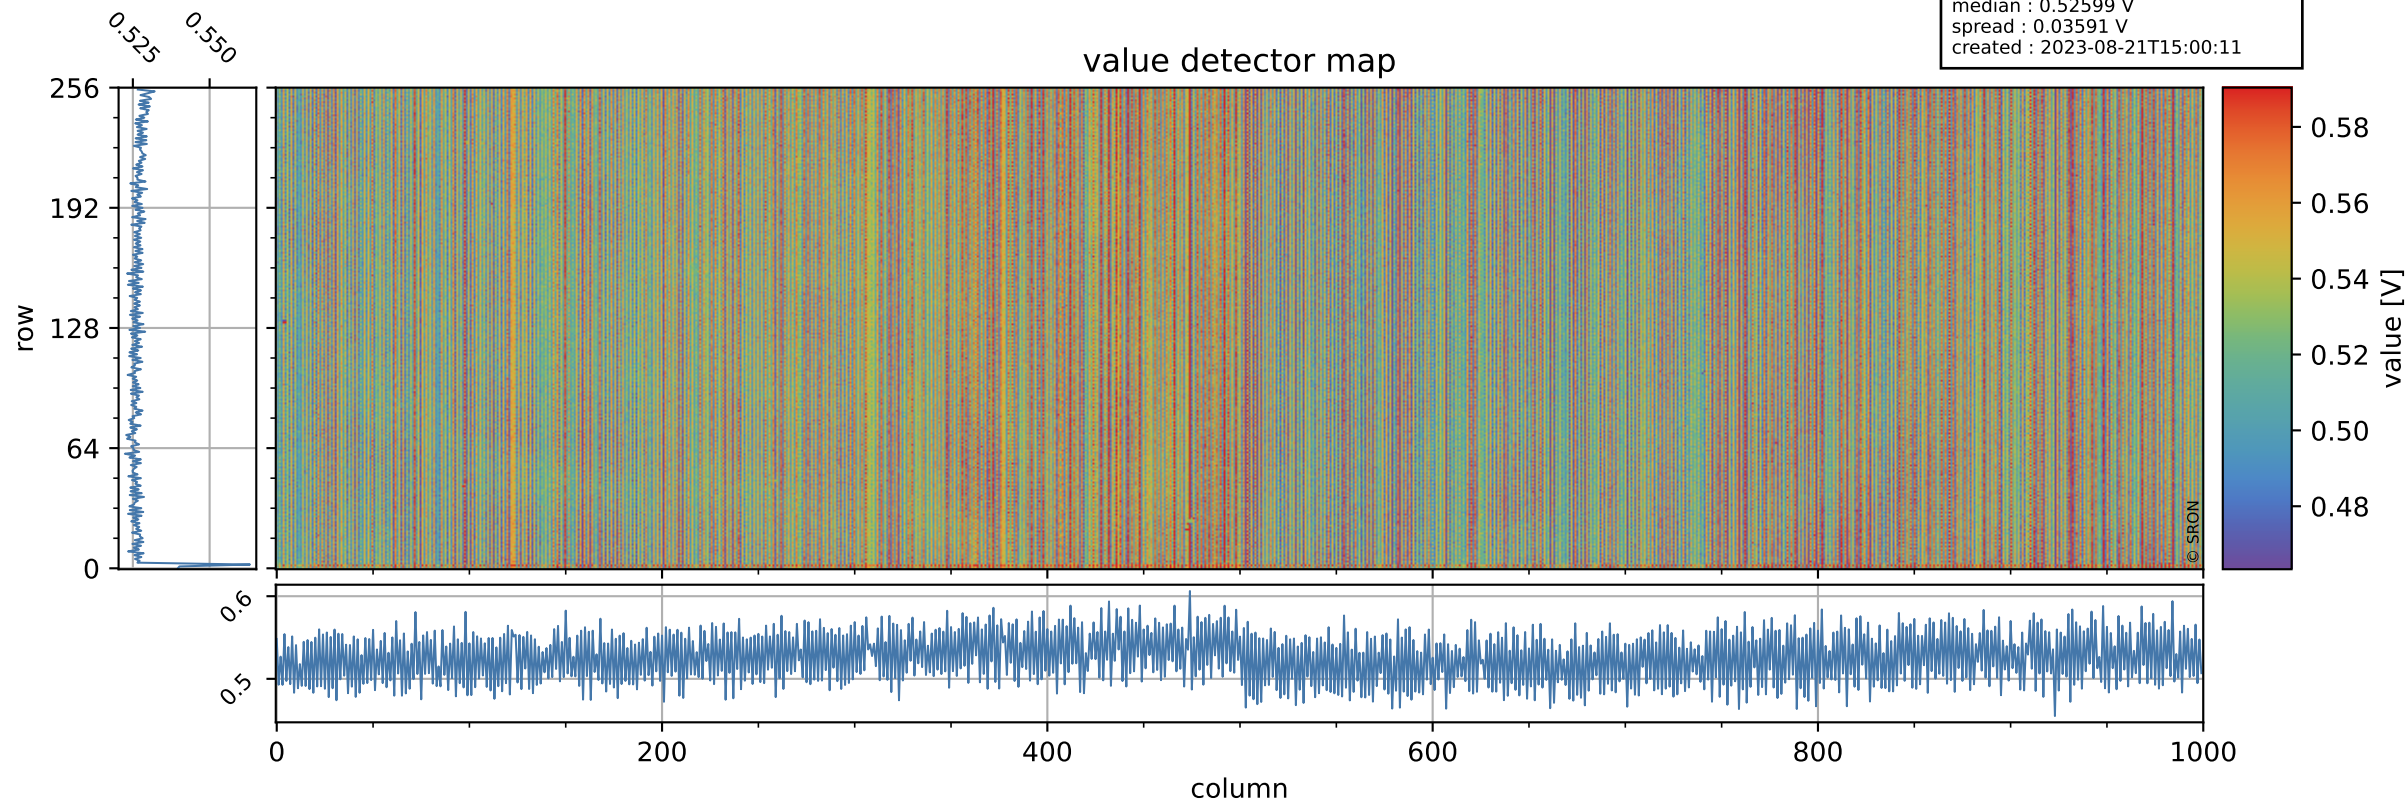

Tropomi SWIR offset (official)

orbits : 20 in [19132, 19177]
coverage : 2021-06-22 / 2021-06-26
median : 0.52599 V
spread : 0.03591 V
created : 2023-08-21T15:00:11

value detector map

Tropomi SWIR offset (official)

orbits : 20 in [19132, 19177]
coverage : 2021-06-22 / 2021-06-26
median : 30.35 μV
spread : 15.154 μV
created : 2023-08-21T15:00:11

Tropomi SWIR offset (official)

orbits : 20 in [19132, 19177]
coverage : 2021-06-22 / 2021-06-26
median : -0.029103 mV
spread : 0.37847 mV
created : 2023-08-21T15:00:12

value compared with SWIR offset CKD

Tropomi SWIR offset (official) ground-tracks of Sentinel-5P

orbits : 20 in [19132, 19177]
coverage : 2021-06-22 / 2021-06-26
created : 2023-08-21T15:00:12

Tropomi SWIR offset (official)

orbits : [2827, 19177]
coverage : 2018-04-30 / 2021-06-26
created : 2023-08-21T15:00:13

trend of detector median & temperatures