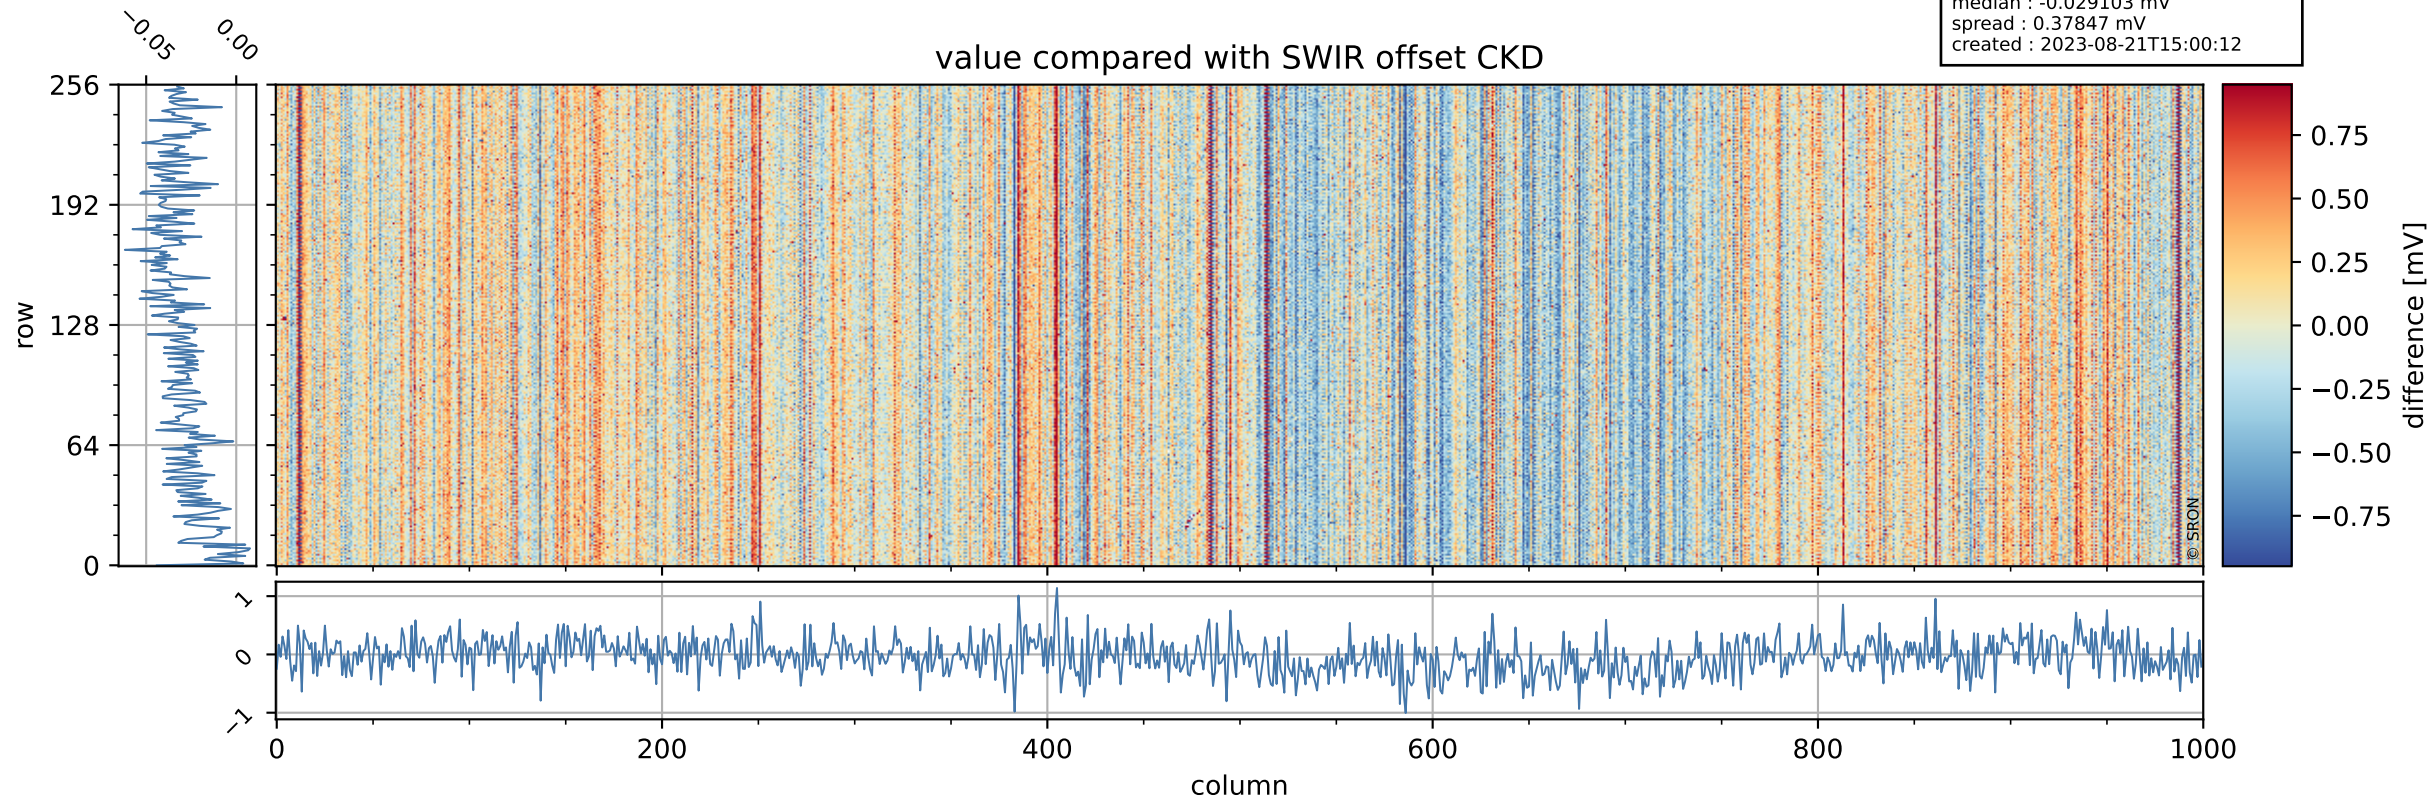

Tropomi SWIR offset (official)

orbits : 20 in [19132, 19177]
coverage : 2021-06-22 / 2021-06-26
median : 0.52599 V
spread : 0.03591 V
created : 2023-08-21T15:00:11

value detector map

Tropomi SWIR offset (official)

orbits : 20 in [19132, 19177]
coverage : 2021-06-22 / 2021-06-26
median : 30.35 μV
spread : 15.154 μV
created : 2023-08-21T15:00:11

Tropomi SWIR offset (official)

orbits : 20 in [19132, 19177]
coverage : 2021-06-22 / 2021-06-26
median : -0.029103 mV
spread : 0.37847 mV
created : 2023-08-21T15:00:12

value compared with SWIR offset CKD

Tropomi SWIR offset (official) ground-tracks of Sentinel-5P

orbits : 20 in [19132, 19177]
coverage : 2021-06-22 / 2021-06-26
created : 2023-08-21T15:00:12

Tropomi SWIR offset (official)

orbits : [2827, 19177]
coverage : 2018-04-30 / 2021-06-26
created : 2023-08-21T15:00:13

trend of detector median & temperatures