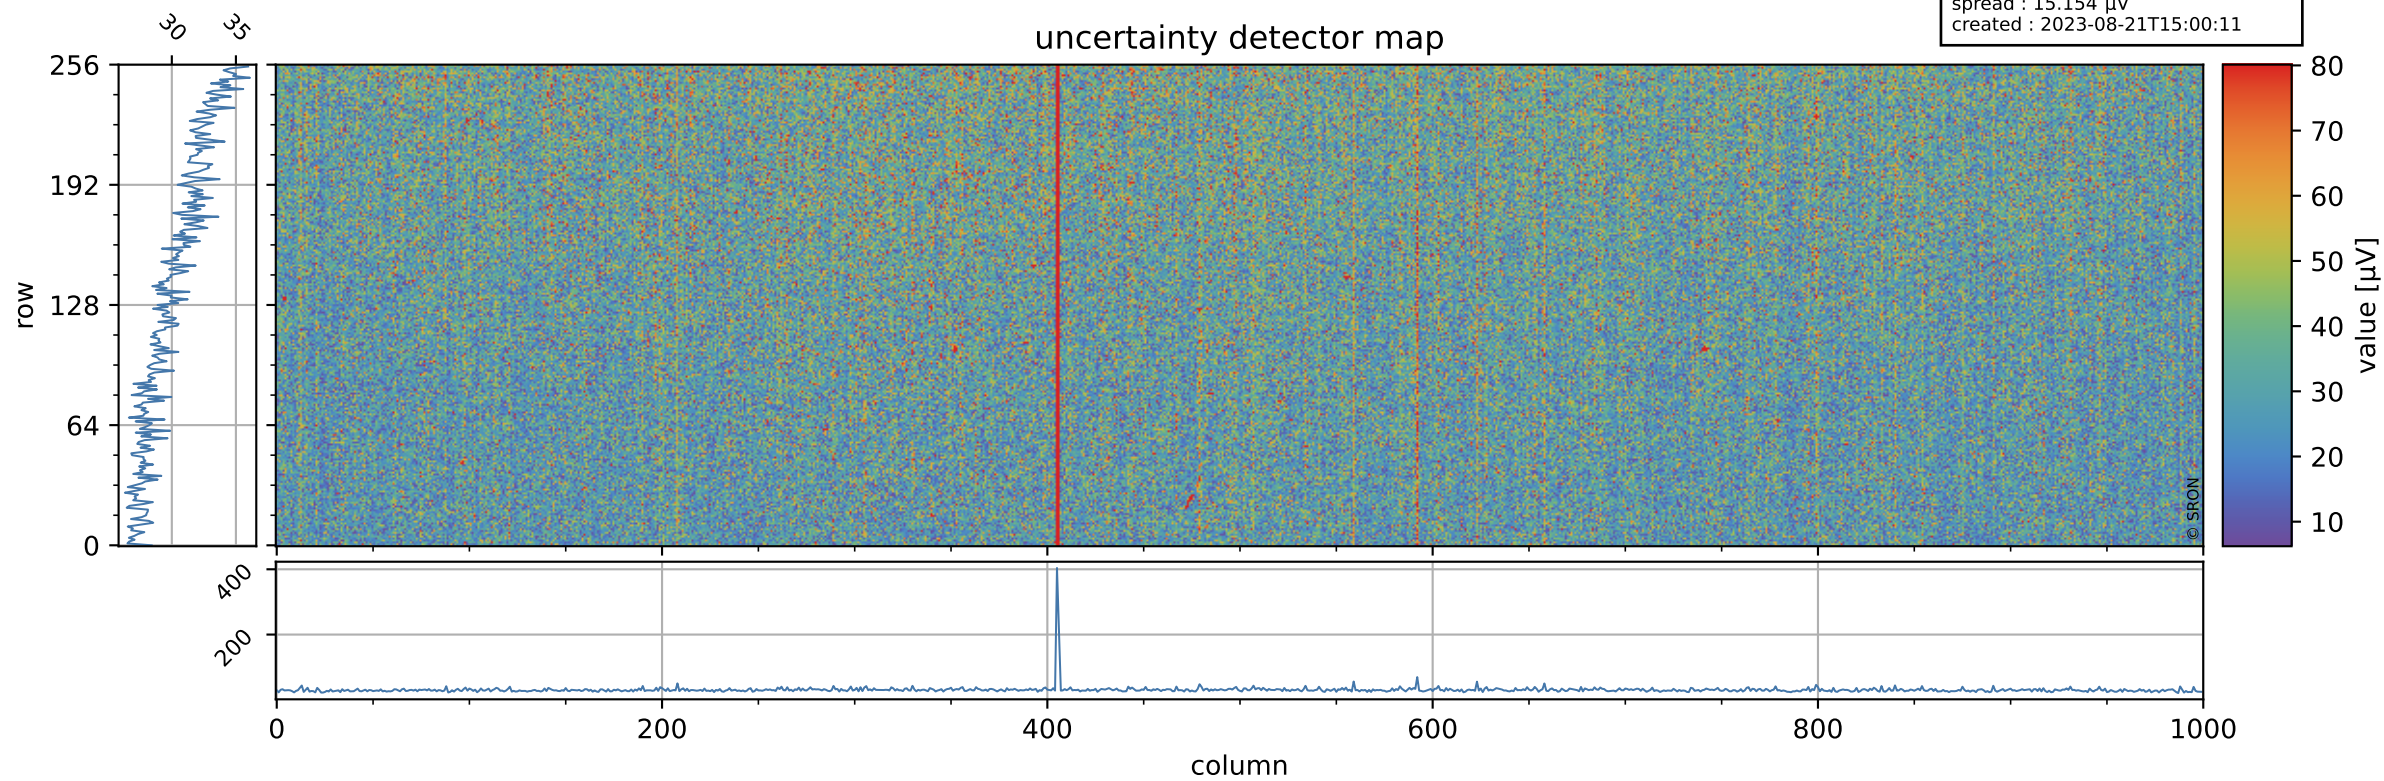

Tropomi SWIR offset (official)

orbits : 20 in [19132, 19177]
coverage : 2021-06-22 / 2021-06-26
median : 0.52599 V
spread : 0.03591 V
created : 2023-08-21T15:00:11

value detector map

Tropomi SWIR offset (official)

orbits : 20 in [19132, 19177]
coverage : 2021-06-22 / 2021-06-26
median : 30.35 μV
spread : 15.154 μV
created : 2023-08-21T15:00:11

Tropomi SWIR offset (official)

orbits : 20 in [19132, 19177]
coverage : 2021-06-22 / 2021-06-26
median : -0.029103 mV
spread : 0.37847 mV
created : 2023-08-21T15:00:12

value compared with SWIR offset CKD

Tropomi SWIR offset (official) ground-tracks of Sentinel-5P

orbits : 20 in [19132, 19177]
coverage : 2021-06-22 / 2021-06-26
created : 2023-08-21T15:00:12

Tropomi SWIR offset (official)

orbits : [2827, 19177]
coverage : 2018-04-30 / 2021-06-26
created : 2023-08-21T15:00:13

trend of detector median & temperatures