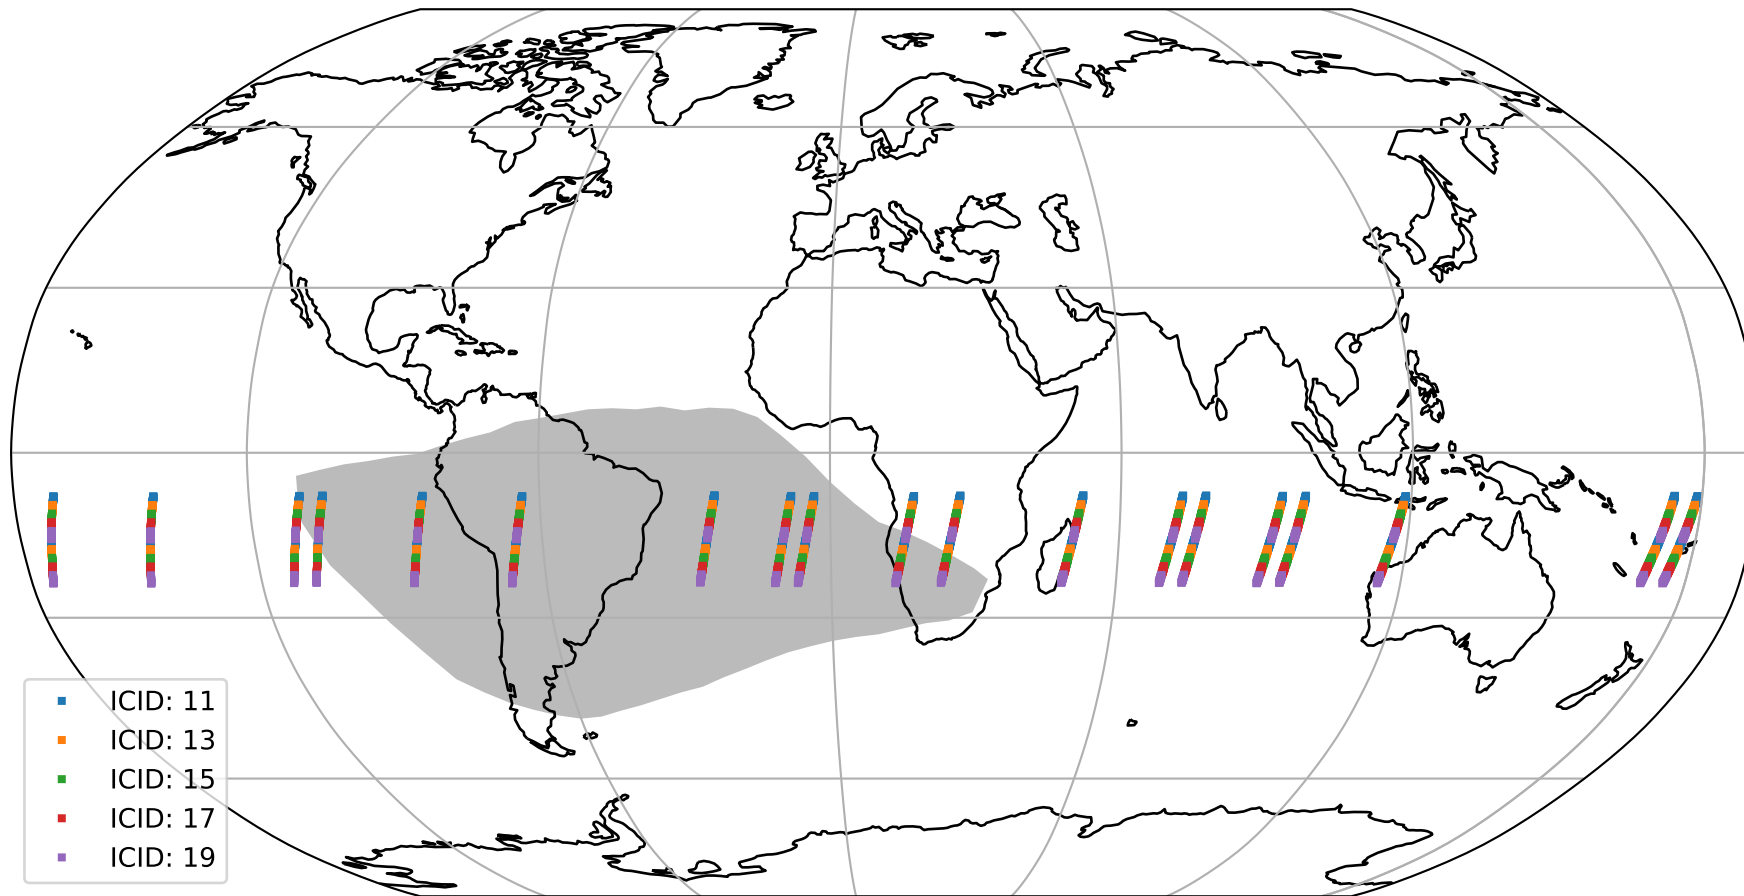

Tropomi SWIR offset (official)

orbits : 19 in [19147, 19192]
coverage : 2021-06-24 / 2021-06-27
median : 0.52597 V
spread : 0.035912 V
created : 2023-08-21T15:00:14

value detector map

Tropomi SWIR offset (official)

orbits : 19 in [19147, 19192]
coverage : 2021-06-24 / 2021-06-27
median : 33.265 μV
spread : 16.443 μV
created : 2023-08-21T15:00:15

Tropomi SWIR offset (official)

orbits : 19 in [19147, 19192]
coverage : 2021-06-24 / 2021-06-27
median : -0.042571 mV
spread : 0.3799 mV
created : 2023-08-21T15:00:15

value compared with SWIR offset CKD

Tropomi SWIR offset (official) ground-tracks of Sentinel-5P

orbits : 19 in [19147, 19192]
coverage : 2021-06-24 / 2021-06-27
created : 2023-08-21T15:00:16

Tropomi SWIR offset (official)

orbits : [2827, 19192]
coverage : 2018-04-30 / 2021-06-27
created : 2023-08-21T15:00:16

trend of detector median & temperatures