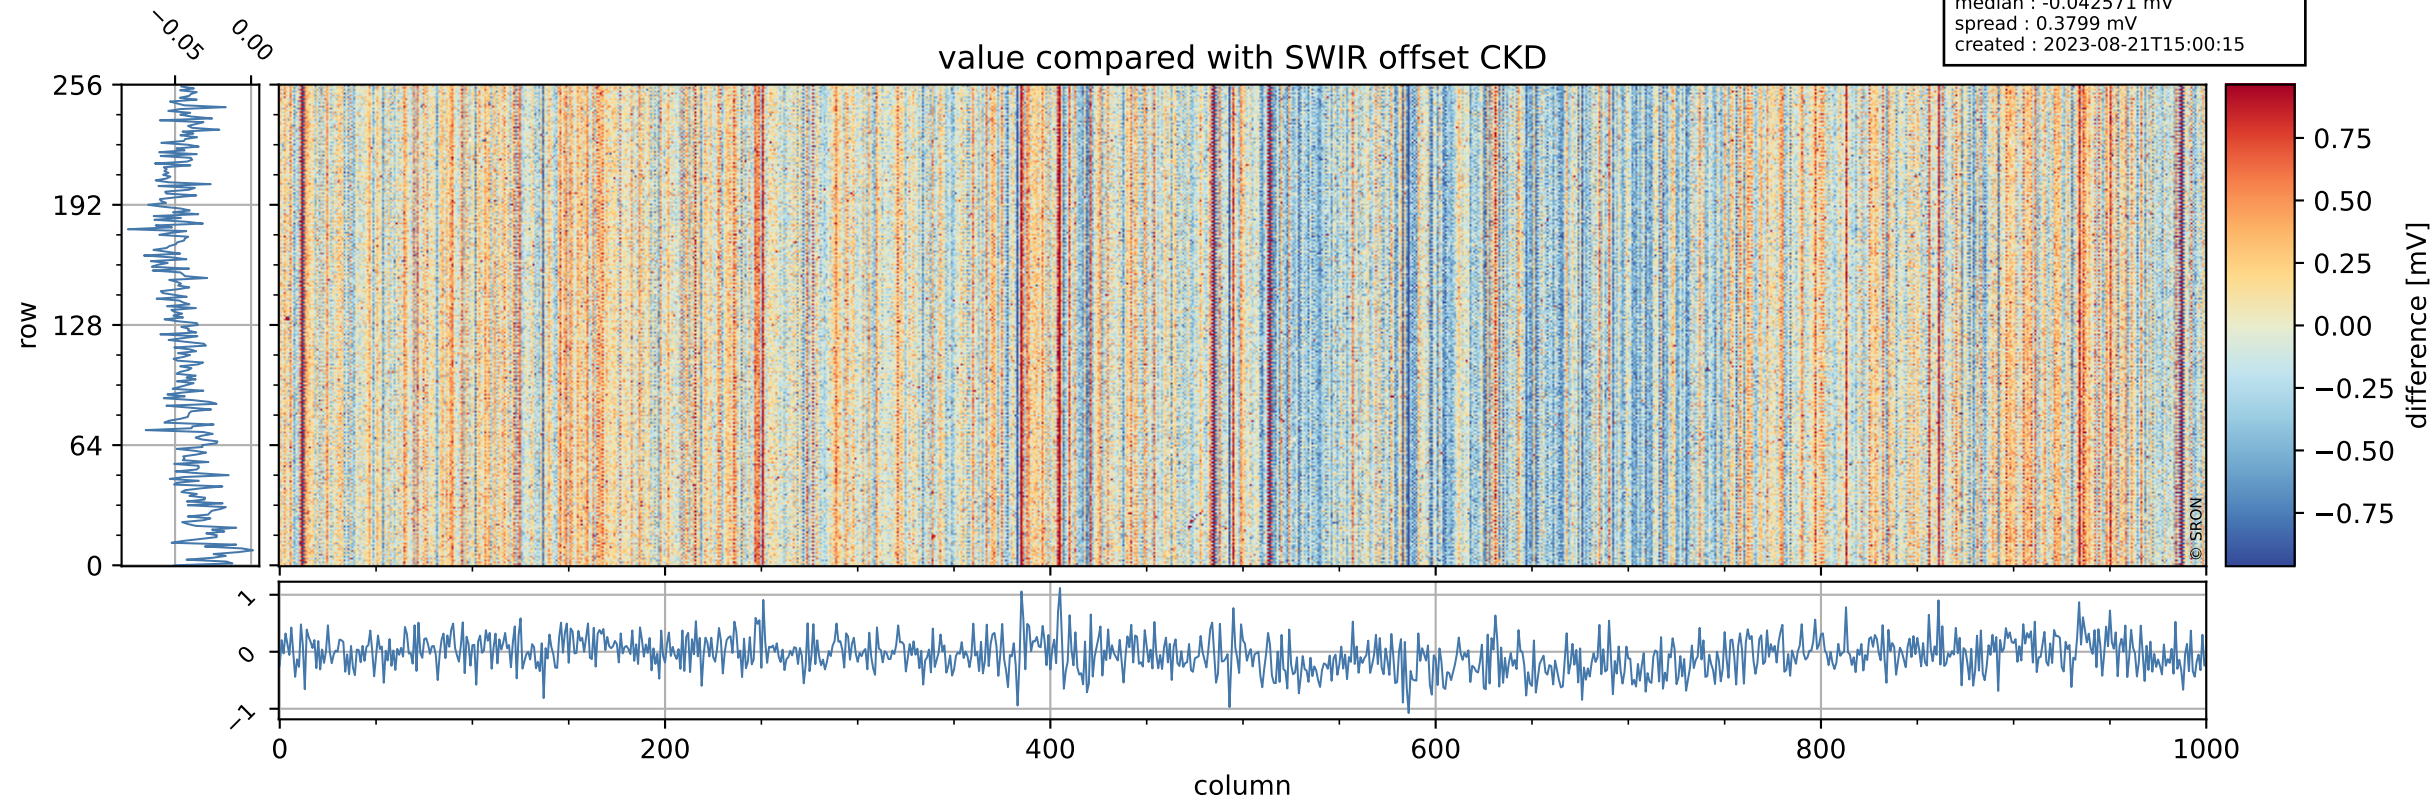

Tropomi SWIR offset (official)

orbits : 19 in [19147, 19192]
coverage : 2021-06-24 / 2021-06-27
median : 0.52597 V
spread : 0.035912 V
created : 2023-08-21T15:00:14

value detector map

Tropomi SWIR offset (official)

orbits : 19 in [19147, 19192]
coverage : 2021-06-24 / 2021-06-27
median : 33.265 μV
spread : 16.443 μV
created : 2023-08-21T15:00:15

Tropomi SWIR offset (official)

orbits : 19 in [19147, 19192]
coverage : 2021-06-24 / 2021-06-27
median : -0.042571 mV
spread : 0.3799 mV
created : 2023-08-21T15:00:15

value compared with SWIR offset CKD

Tropomi SWIR offset (official) ground-tracks of Sentinel-5P

orbits : 19 in [19147, 19192]
coverage : 2021-06-24 / 2021-06-27
created : 2023-08-21T15:00:16

Tropomi SWIR offset (official)

orbits : [2827, 19192]
coverage : 2018-04-30 / 2021-06-27
created : 2023-08-21T15:00:16

trend of detector median & temperatures