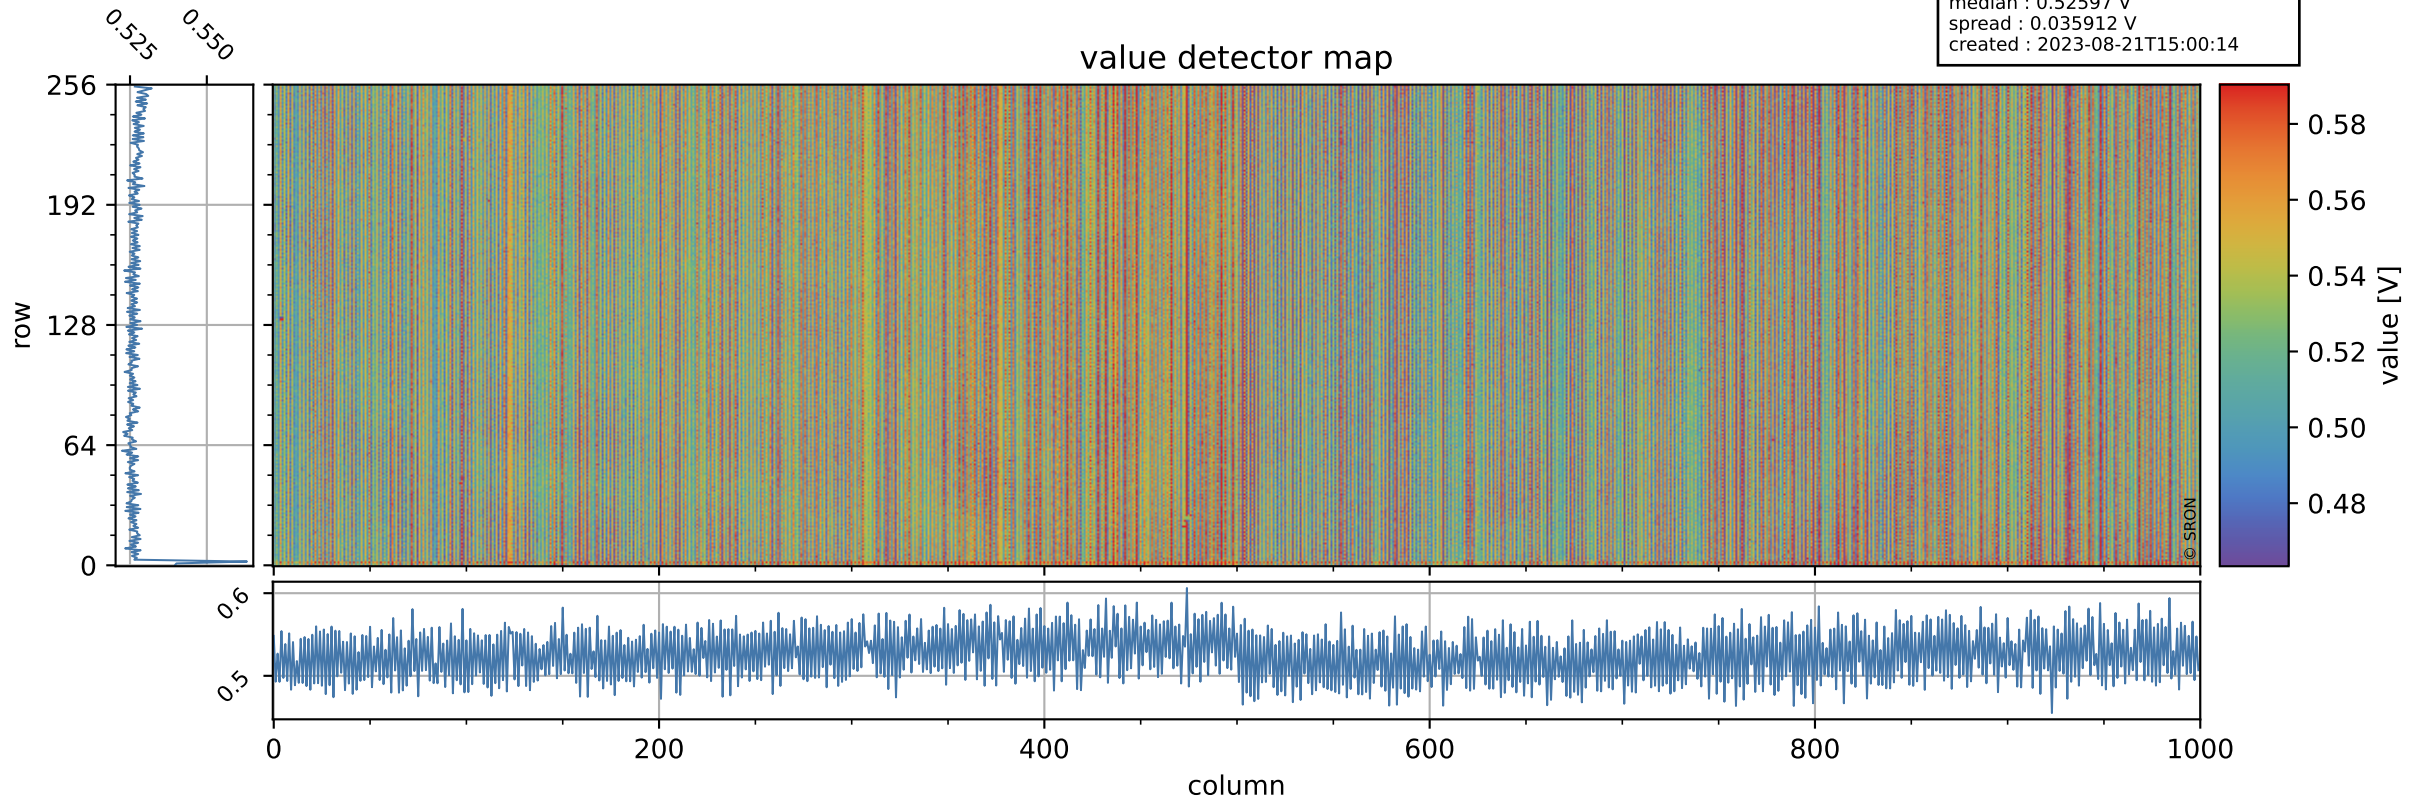

Tropomi SWIR offset (official)

orbits : 19 in [19147, 19192]
coverage : 2021-06-24 / 2021-06-27
median : 0.52597 V
spread : 0.035912 V
created : 2023-08-21T15:00:14

value detector map

Tropomi SWIR offset (official)

orbits : 19 in [19147, 19192]
coverage : 2021-06-24 / 2021-06-27
median : 33.265 μV
spread : 16.443 μV
created : 2023-08-21T15:00:15

Tropomi SWIR offset (official)

orbits : 19 in [19147, 19192]
coverage : 2021-06-24 / 2021-06-27
median : -0.042571 mV
spread : 0.3799 mV
created : 2023-08-21T15:00:15

value compared with SWIR offset CKD

Tropomi SWIR offset (official) ground-tracks of Sentinel-5P

orbits : 19 in [19147, 19192]
coverage : 2021-06-24 / 2021-06-27
created : 2023-08-21T15:00:16

Tropomi SWIR offset (official)

orbits : [2827, 19192]
coverage : 2018-04-30 / 2021-06-27
created : 2023-08-21T15:00:16

trend of detector median & temperatures