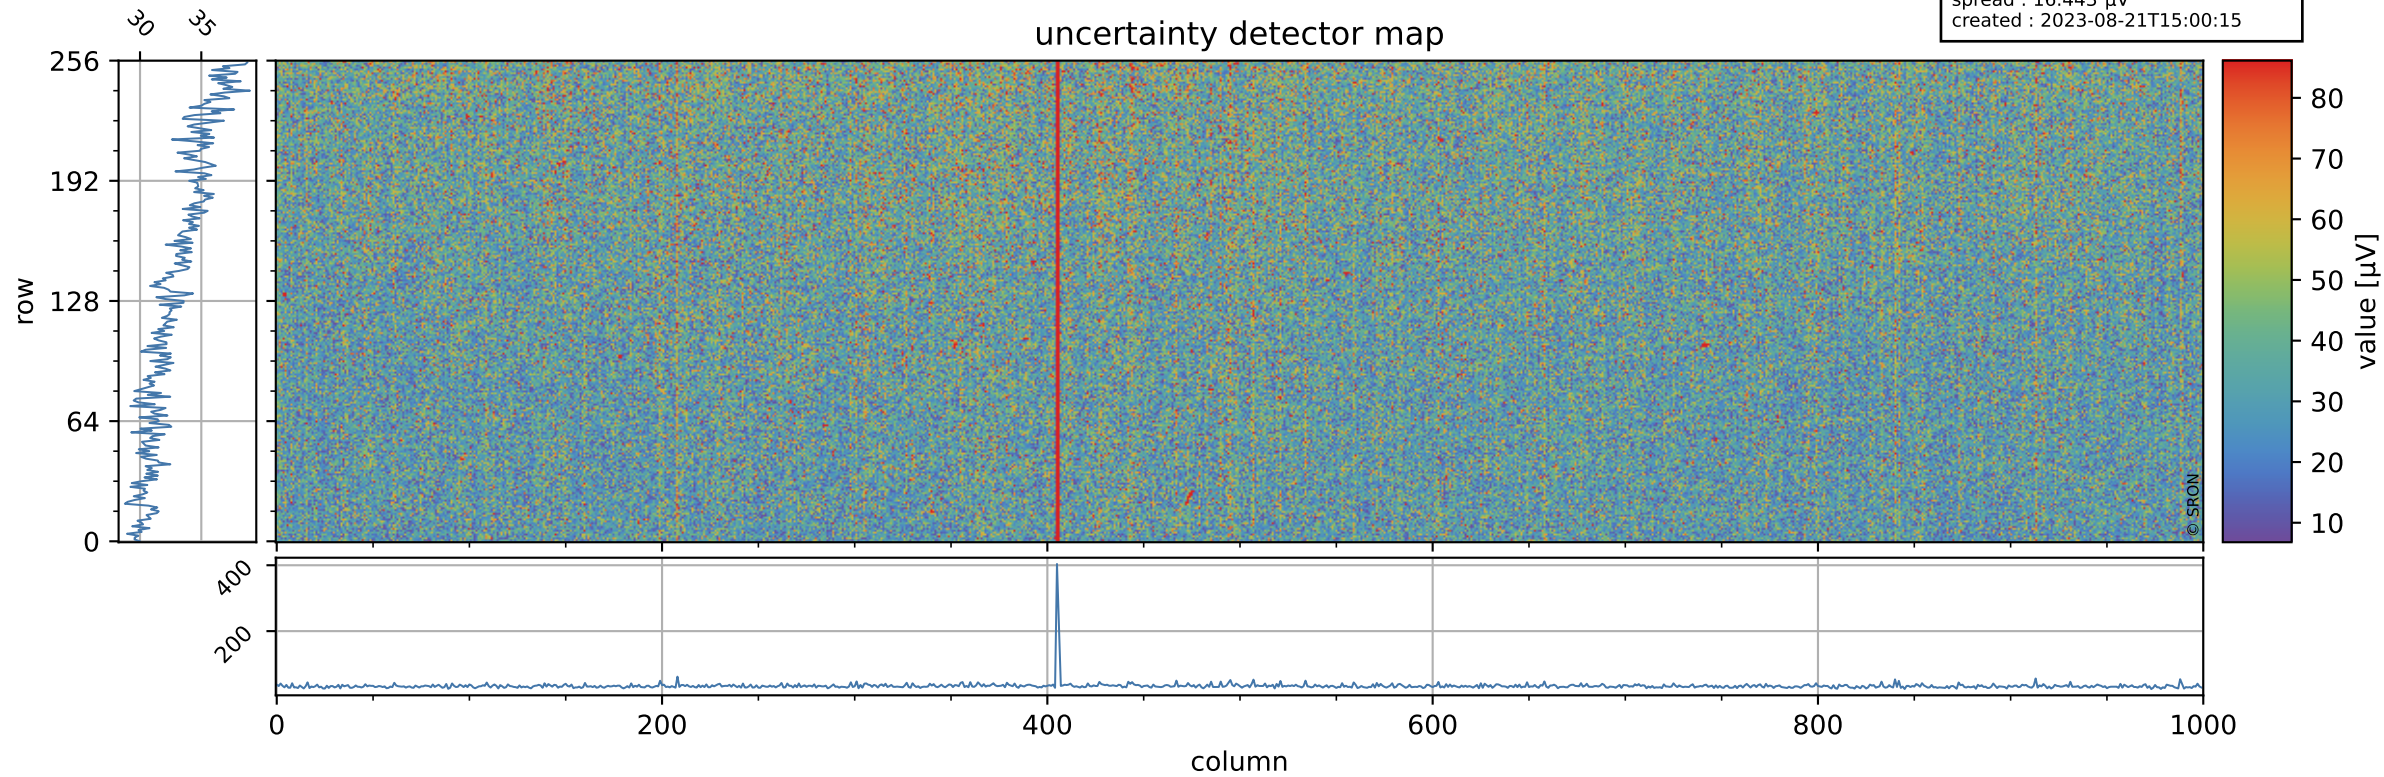

Tropomi SWIR offset (official)

orbits : 19 in [19147, 19192]
coverage : 2021-06-24 / 2021-06-27
median : 0.52597 V
spread : 0.035912 V
created : 2023-08-21T15:00:14

value detector map

Tropomi SWIR offset (official)

orbits : 19 in [19147, 19192]
coverage : 2021-06-24 / 2021-06-27
median : 33.265 μV
spread : 16.443 μV
created : 2023-08-21T15:00:15

Tropomi SWIR offset (official)

orbits : 19 in [19147, 19192]
coverage : 2021-06-24 / 2021-06-27
median : -0.042571 mV
spread : 0.3799 mV
created : 2023-08-21T15:00:15

value compared with SWIR offset CKD

Tropomi SWIR offset (official) ground-tracks of Sentinel-5P

orbits : 19 in [19147, 19192]
coverage : 2021-06-24 / 2021-06-27
created : 2023-08-21T15:00:16

Tropomi SWIR offset (official)

orbits : [2827, 19192]
coverage : 2018-04-30 / 2021-06-27
created : 2023-08-21T15:00:16

trend of detector median & temperatures