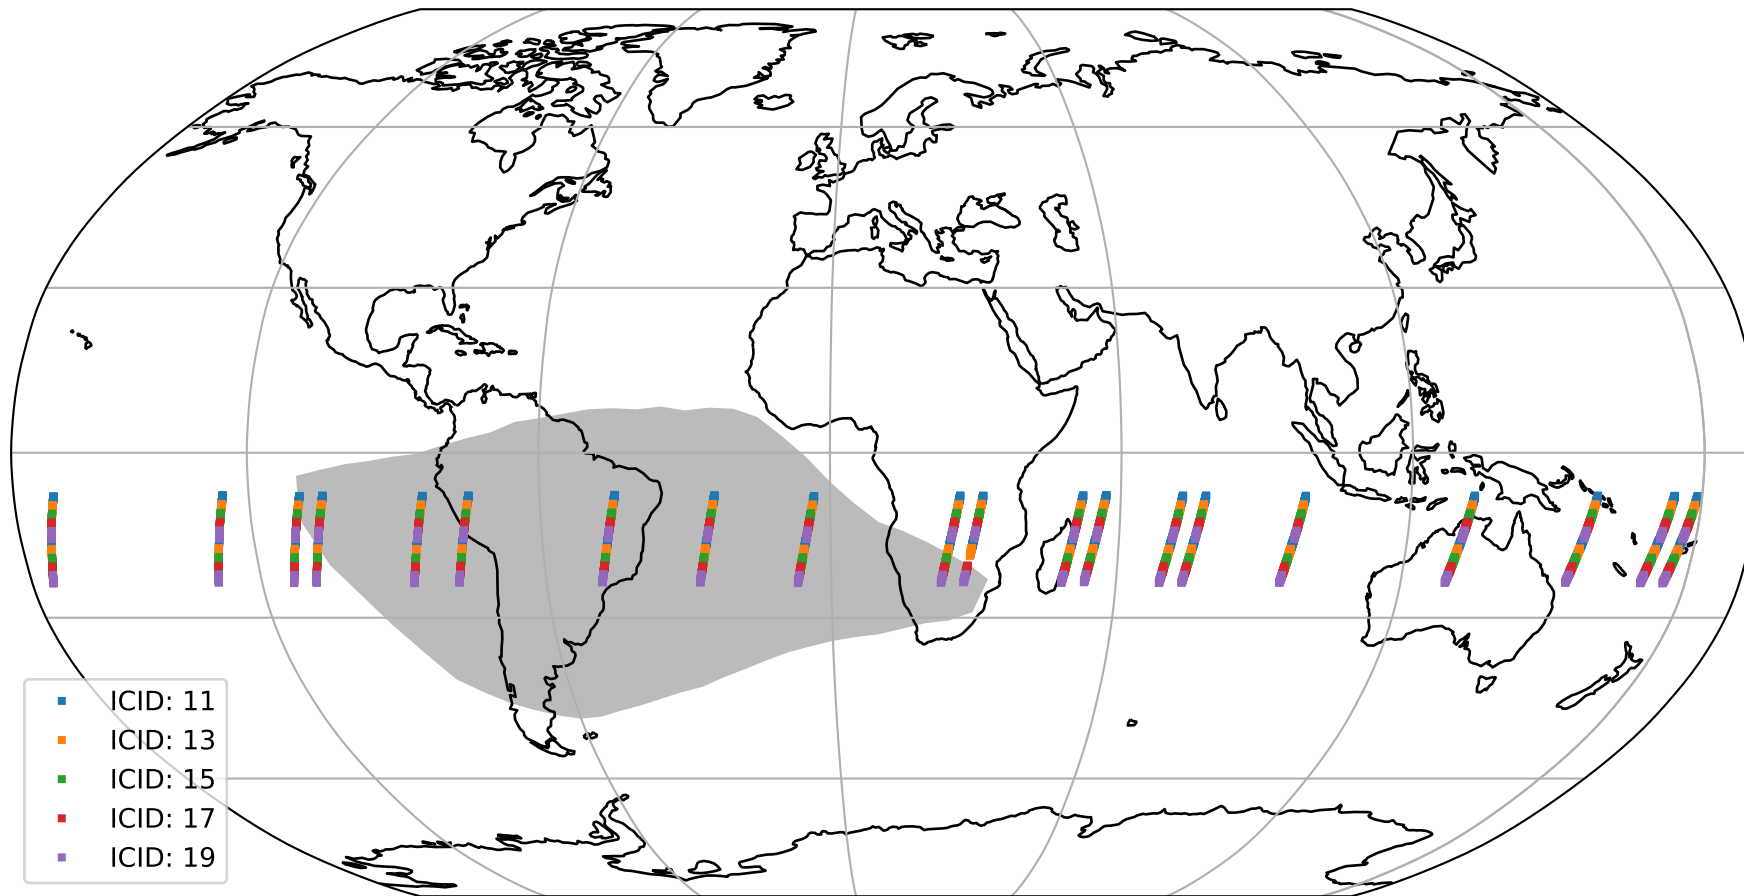

Tropomi SWIR offset (official)

orbits : 20 in [19162, 19207]
coverage : 2021-06-25 / 2021-06-28
median : 0.52596 V
spread : 0.035913 V
created : 2023-08-21T15:00:17

value detector map

Tropomi SWIR offset (official)

orbits : 20 in [19162, 19207]
coverage : 2021-06-25 / 2021-06-28
median : 31.888 μV
spread : 15.864 μV
created : 2023-08-21T15:00:18

Tropomi SWIR offset (official)

orbits : 20 in [19162, 19207]
coverage : 2021-06-25 / 2021-06-28
median : -0.054359 mV
spread : 0.38138 mV
created : 2023-08-21T15:00:18

value compared with SWIR offset CKD

Tropomi SWIR offset (official) ground-tracks of Sentinel-5P

orbits : 20 in [19162, 19207]
coverage : 2021-06-25 / 2021-06-28
created : 2023-08-21T15:00:18

Tropomi SWIR offset (official)

orbits : [2827, 19207]
coverage : 2018-04-30 / 2021-06-28
created : 2023-08-21T15:00:19

trend of detector median & temperatures