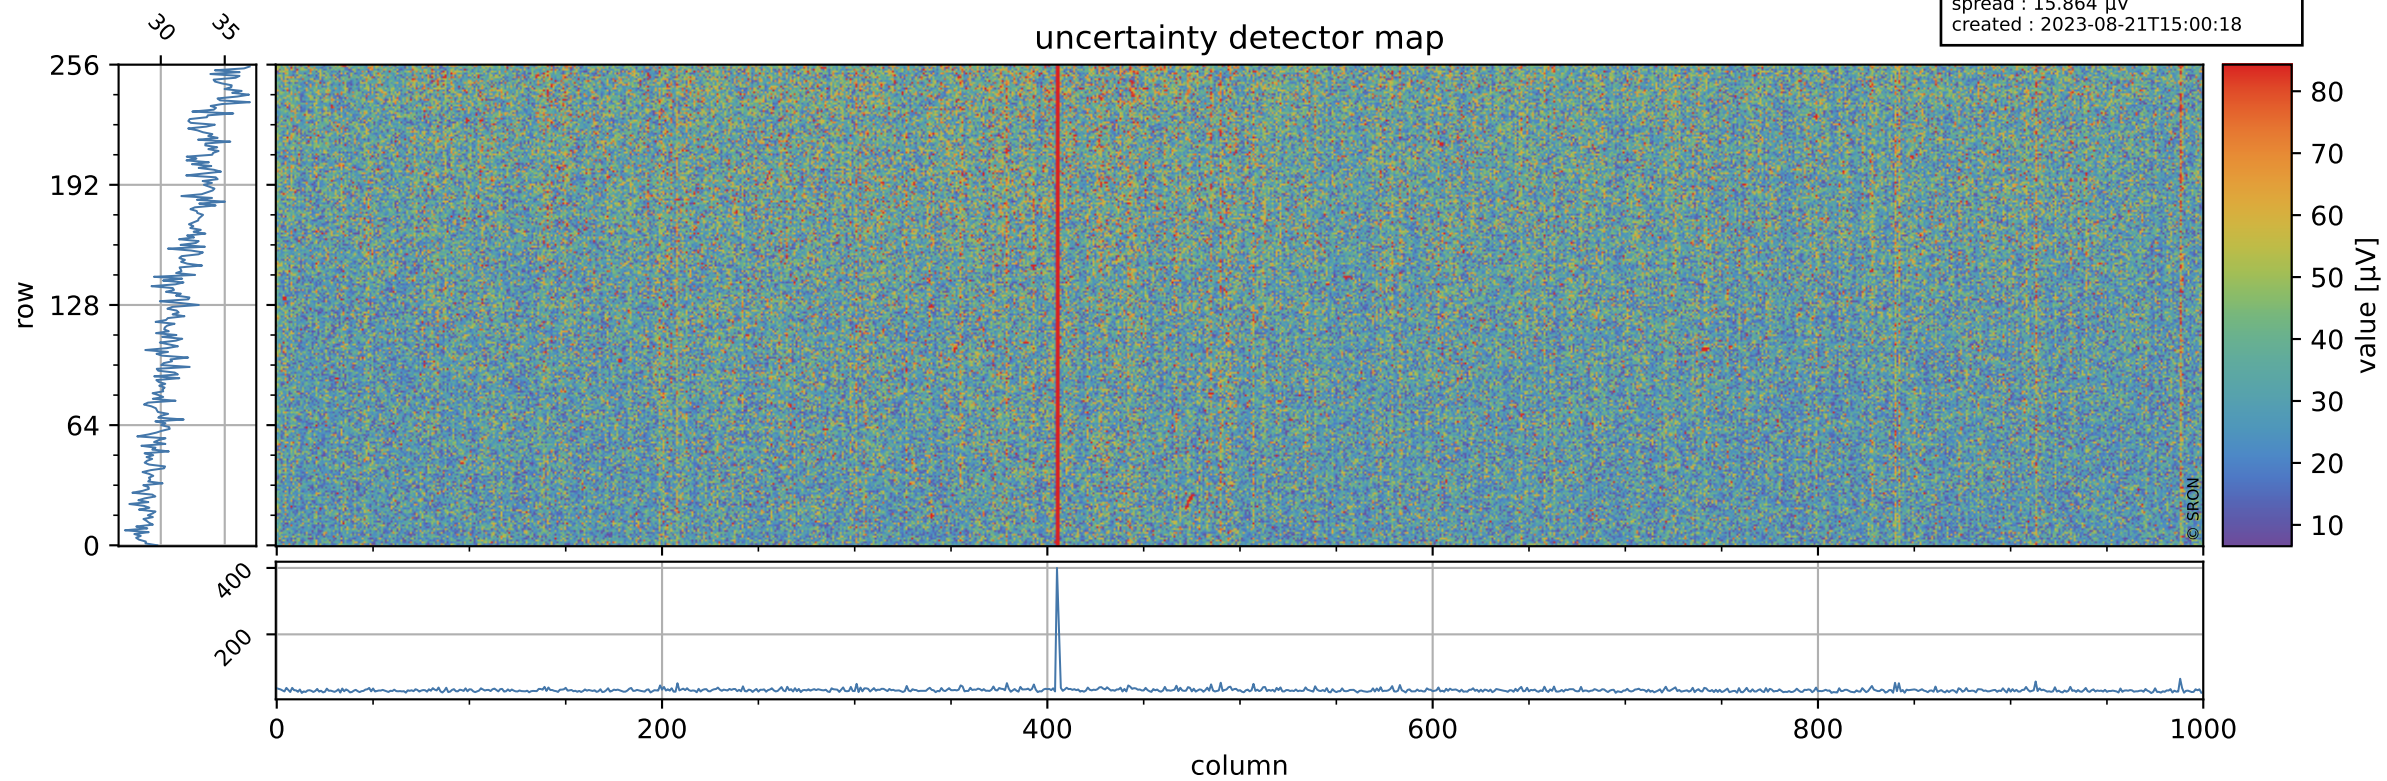

Tropomi SWIR offset (official)

orbits : 20 in [19162, 19207]
coverage : 2021-06-25 / 2021-06-28
median : 0.52596 V
spread : 0.035913 V
created : 2023-08-21T15:00:17

value detector map

Tropomi SWIR offset (official)

orbits : 20 in [19162, 19207]
coverage : 2021-06-25 / 2021-06-28
median : 31.888 μV
spread : 15.864 μV
created : 2023-08-21T15:00:18

Tropomi SWIR offset (official)

orbits : 20 in [19162, 19207]
coverage : 2021-06-25 / 2021-06-28
median : -0.054359 mV
spread : 0.38138 mV
created : 2023-08-21T15:00:18

value compared with SWIR offset CKD

Tropomi SWIR offset (official) ground-tracks of Sentinel-5P

orbits : 20 in [19162, 19207]
coverage : 2021-06-25 / 2021-06-28
created : 2023-08-21T15:00:18

Tropomi SWIR offset (official)

orbits : [2827, 19207]
coverage : 2018-04-30 / 2021-06-28
created : 2023-08-21T15:00:19

trend of detector median & temperatures