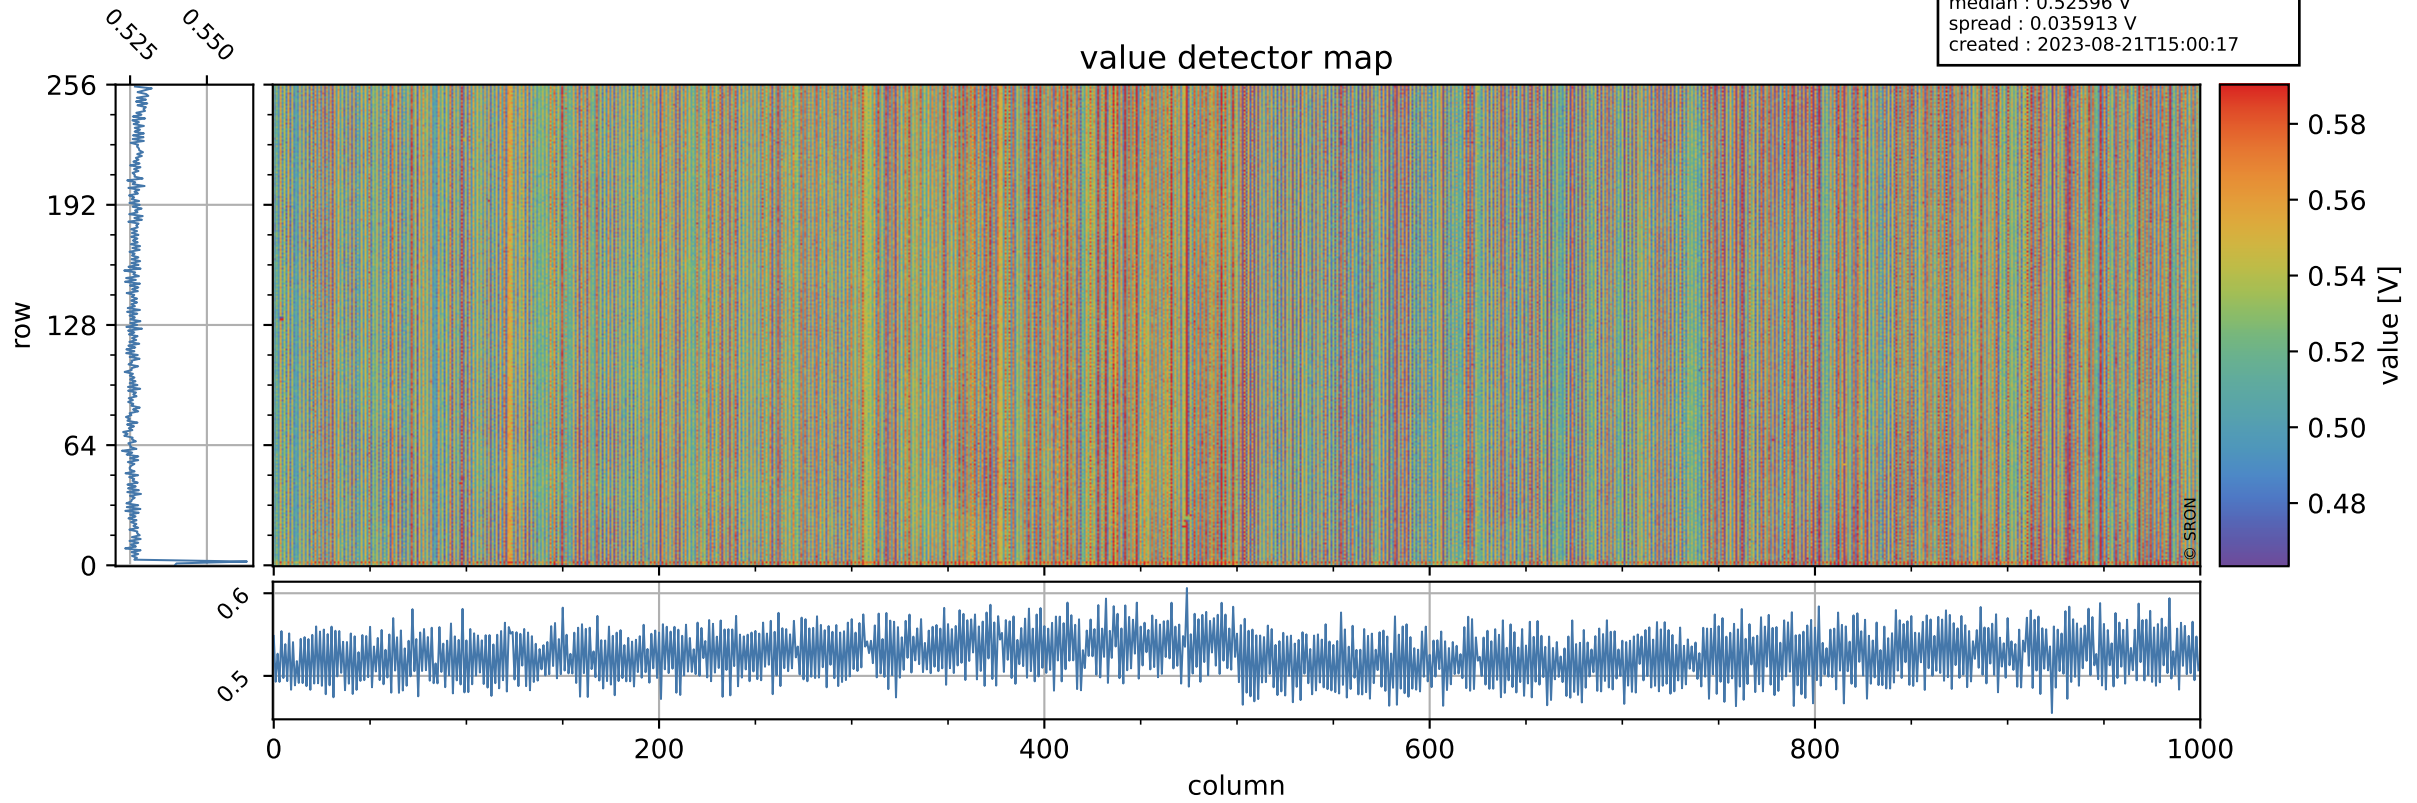

Tropomi SWIR offset (official)

orbits : 20 in [19162, 19207]
coverage : 2021-06-25 / 2021-06-28
median : 0.52596 V
spread : 0.035913 V
created : 2023-08-21T15:00:17

value detector map

Tropomi SWIR offset (official)

orbits : 20 in [19162, 19207]
coverage : 2021-06-25 / 2021-06-28
median : 31.888 μV
spread : 15.864 μV
created : 2023-08-21T15:00:18

Tropomi SWIR offset (official)

orbits : 20 in [19162, 19207]
coverage : 2021-06-25 / 2021-06-28
median : -0.054359 mV
spread : 0.38138 mV
created : 2023-08-21T15:00:18

value compared with SWIR offset CKD

Tropomi SWIR offset (official) ground-tracks of Sentinel-5P

orbits : 20 in [19162, 19207]
coverage : 2021-06-25 / 2021-06-28
created : 2023-08-21T15:00:18

Tropomi SWIR offset (official)

orbits : [2827, 19207]
coverage : 2018-04-30 / 2021-06-28
created : 2023-08-21T15:00:19

trend of detector median & temperatures