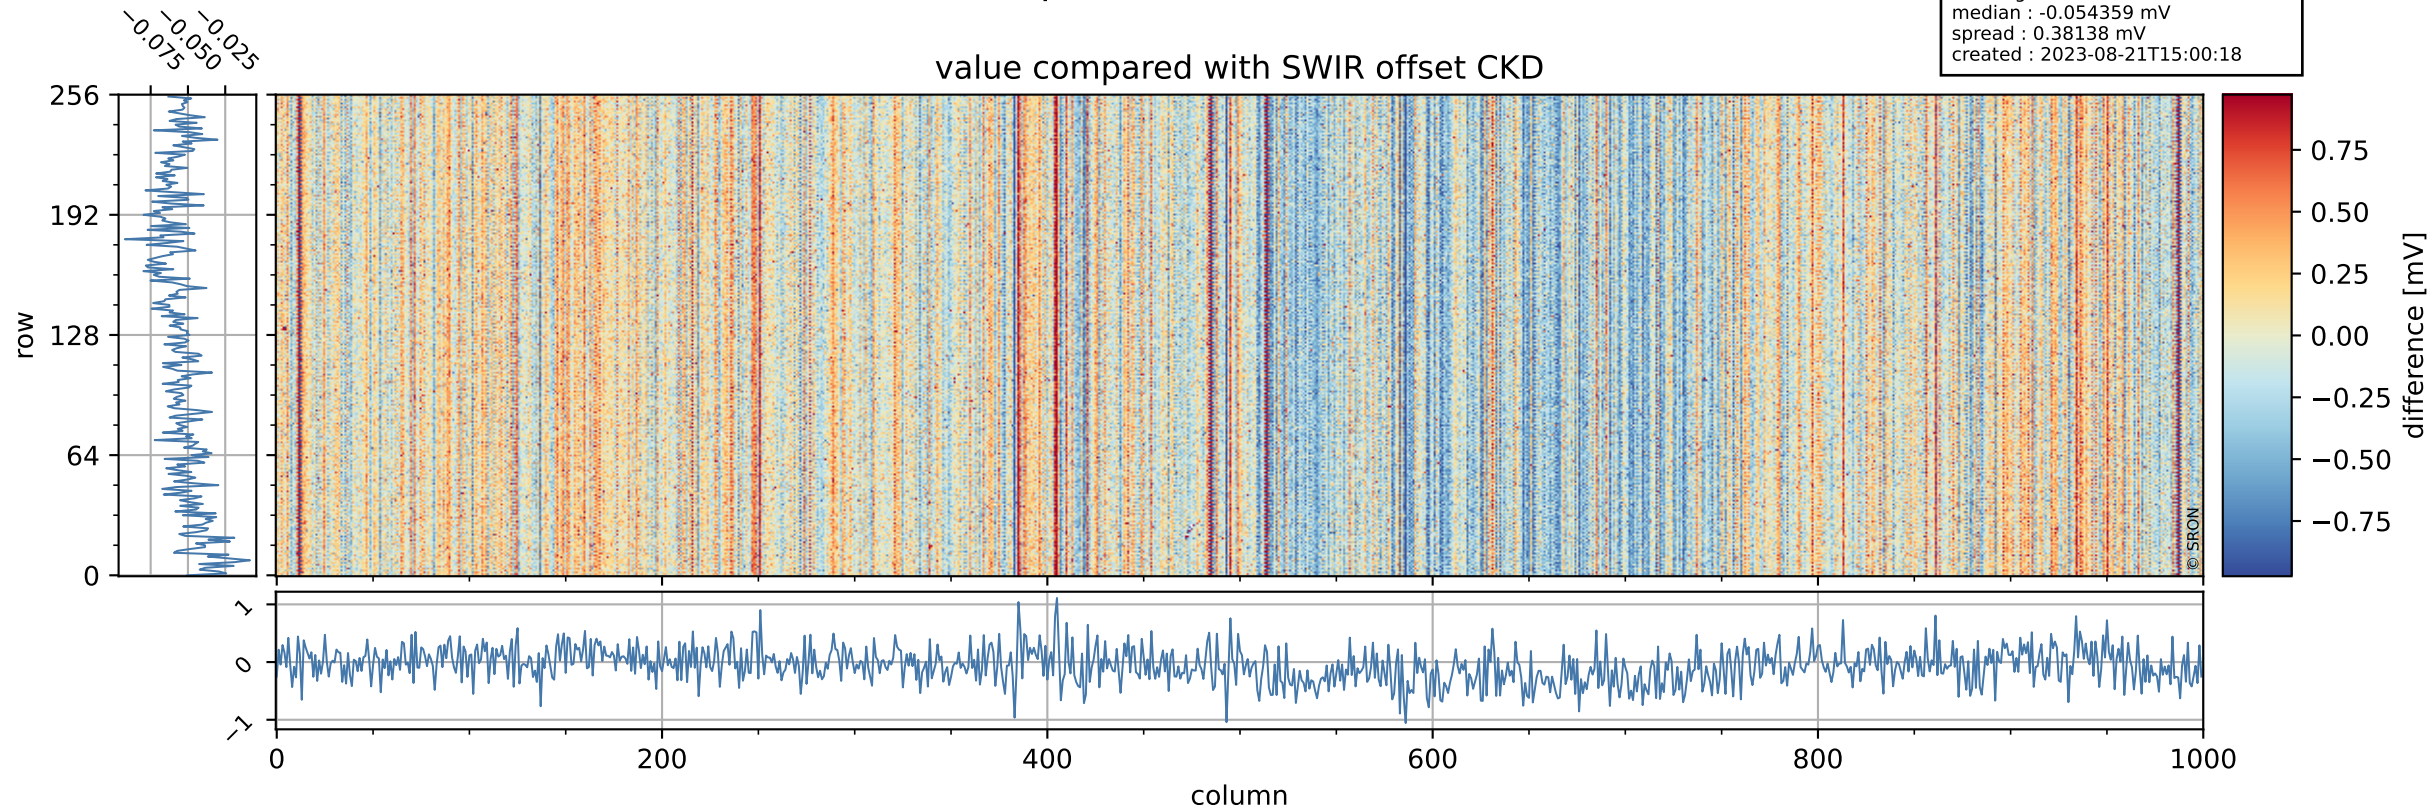

Tropomi SWIR offset (official)

orbits : 20 in [19162, 19207]
coverage : 2021-06-25 / 2021-06-28
median : 0.52596 V
spread : 0.035913 V
created : 2023-08-21T15:00:17

value detector map

Tropomi SWIR offset (official)

orbits : 20 in [19162, 19207]
coverage : 2021-06-25 / 2021-06-28
median : 31.888 μV
spread : 15.864 μV
created : 2023-08-21T15:00:18

Tropomi SWIR offset (official)

orbits : 20 in [19162, 19207]
coverage : 2021-06-25 / 2021-06-28
median : -0.054359 mV
spread : 0.38138 mV
created : 2023-08-21T15:00:18

value compared with SWIR offset CKD

Tropomi SWIR offset (official) ground-tracks of Sentinel-5P

orbits : 20 in [19162, 19207]
coverage : 2021-06-25 / 2021-06-28
created : 2023-08-21T15:00:18

Tropomi SWIR offset (official)

orbits : [2827, 19207]
coverage : 2018-04-30 / 2021-06-28
created : 2023-08-21T15:00:19

trend of detector median & temperatures