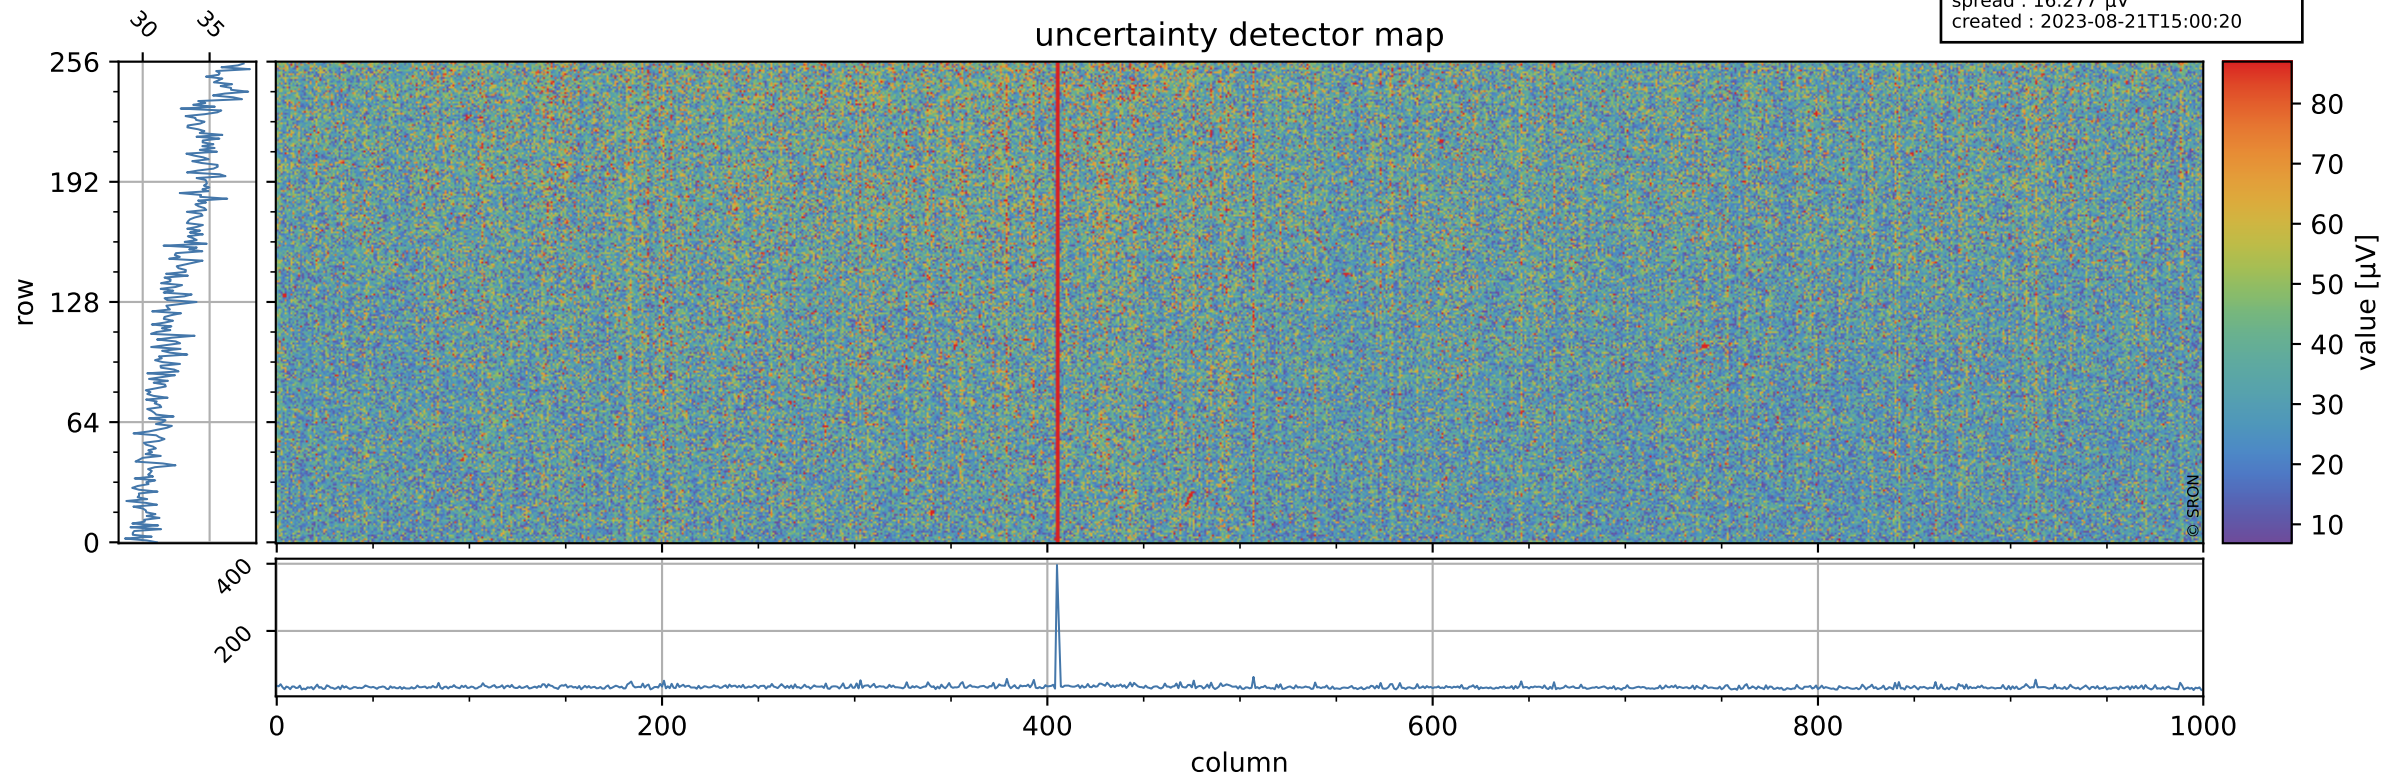

# Tropomi SWIR offset (official)

orbits : 19 in [19177, 19222]  
coverage : 2021-06-26 / 2021-06-29  
median : 0.52595 V  
spread : 0.035916 V  
created : 2023-08-21T15:00:20

## value detector map

# Tropomi SWIR offset (official)

orbits : 19 in [19177, 19222]  
coverage : 2021-06-26 / 2021-06-29  
median : 33.012  $\mu\text{V}$   
spread : 16.277  $\mu\text{V}$   
created : 2023-08-21T15:00:20

# Tropomi SWIR offset (official) ground-tracks of Sentinel-5P

orbits : 19 in [19177, 19222]  
coverage : 2021-06-26 / 2021-06-29  
created : 2023-08-21T15:00:21