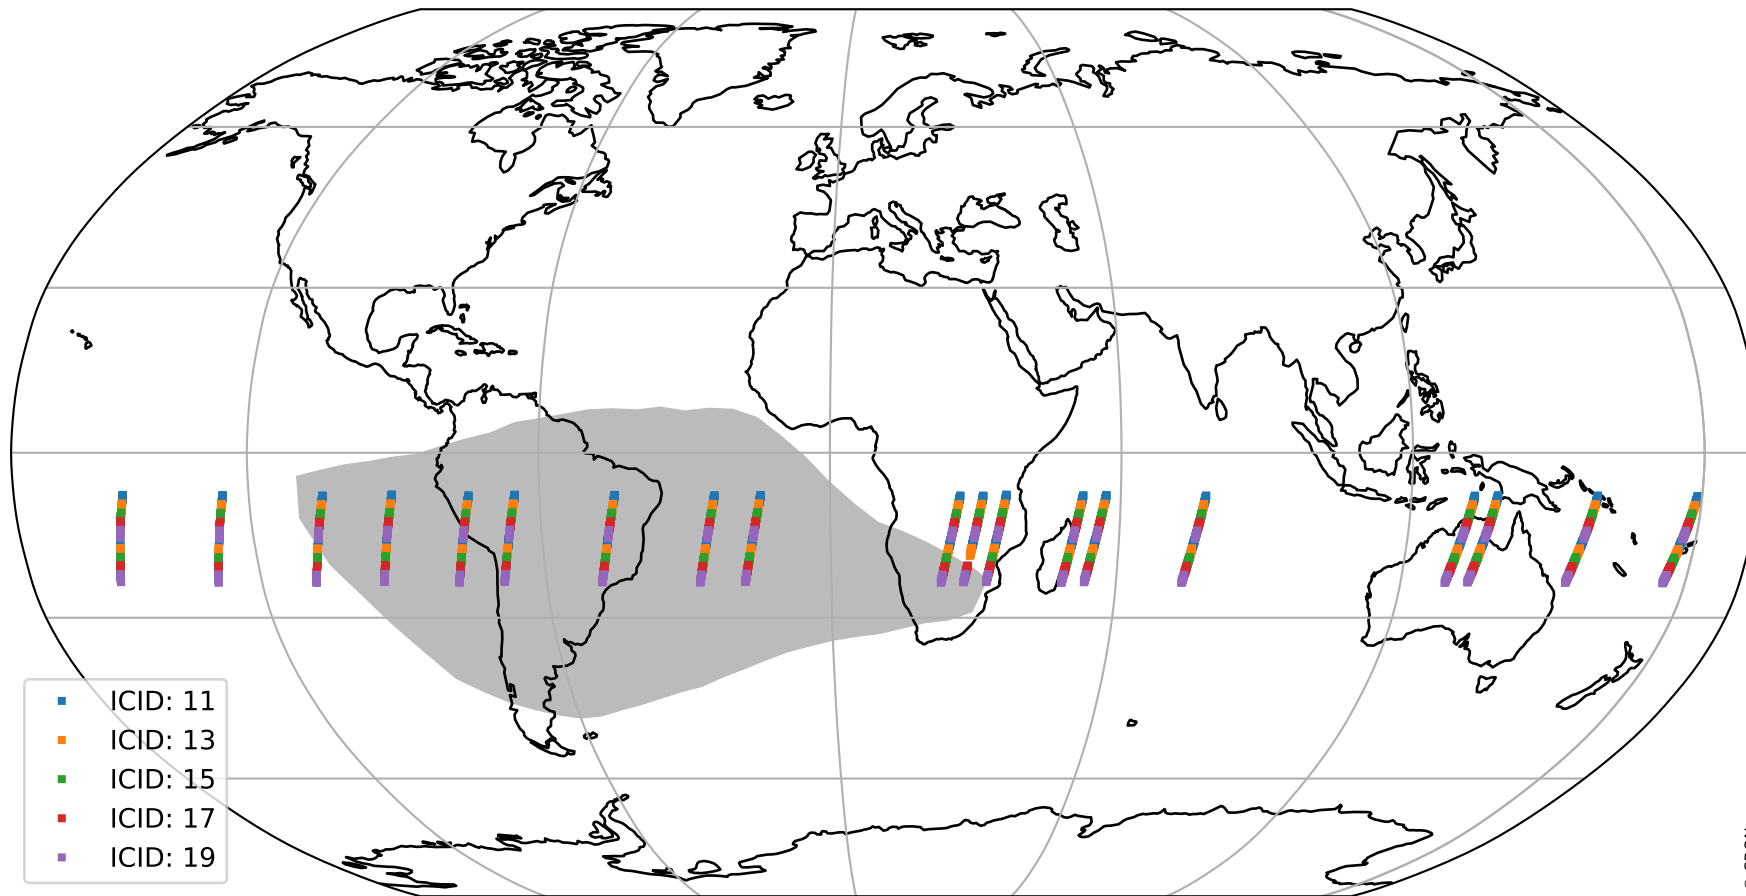

# Tropomi SWIR offset (official)

orbits : 19 in [19177, 19222]  
coverage : 2021-06-26 / 2021-06-29  
median : 33.012  $\mu\text{V}$   
spread : 16.277  $\mu\text{V}$   
created : 2023-08-21T15:00:20

# Tropomi SWIR offset (official)

orbits : 19 in [19177, 19222]  
coverage : 2021-06-26 / 2021-06-29  
median : -0.059264 mV  
spread : 0.38158 mV  
created : 2023-08-21T15:00:21

value compared with SWIR offset CKD

# Tropomi SWIR offset (official) ground-tracks of Sentinel-5P

orbits : 19 in [19177, 19222]  
coverage : 2021-06-26 / 2021-06-29  
created : 2023-08-21T15:00:21

# Tropomi SWIR offset (official)

orbits : [2827, 19222]  
coverage : 2018-04-30 / 2021-06-29  
created : 2023-08-21T15:00:22