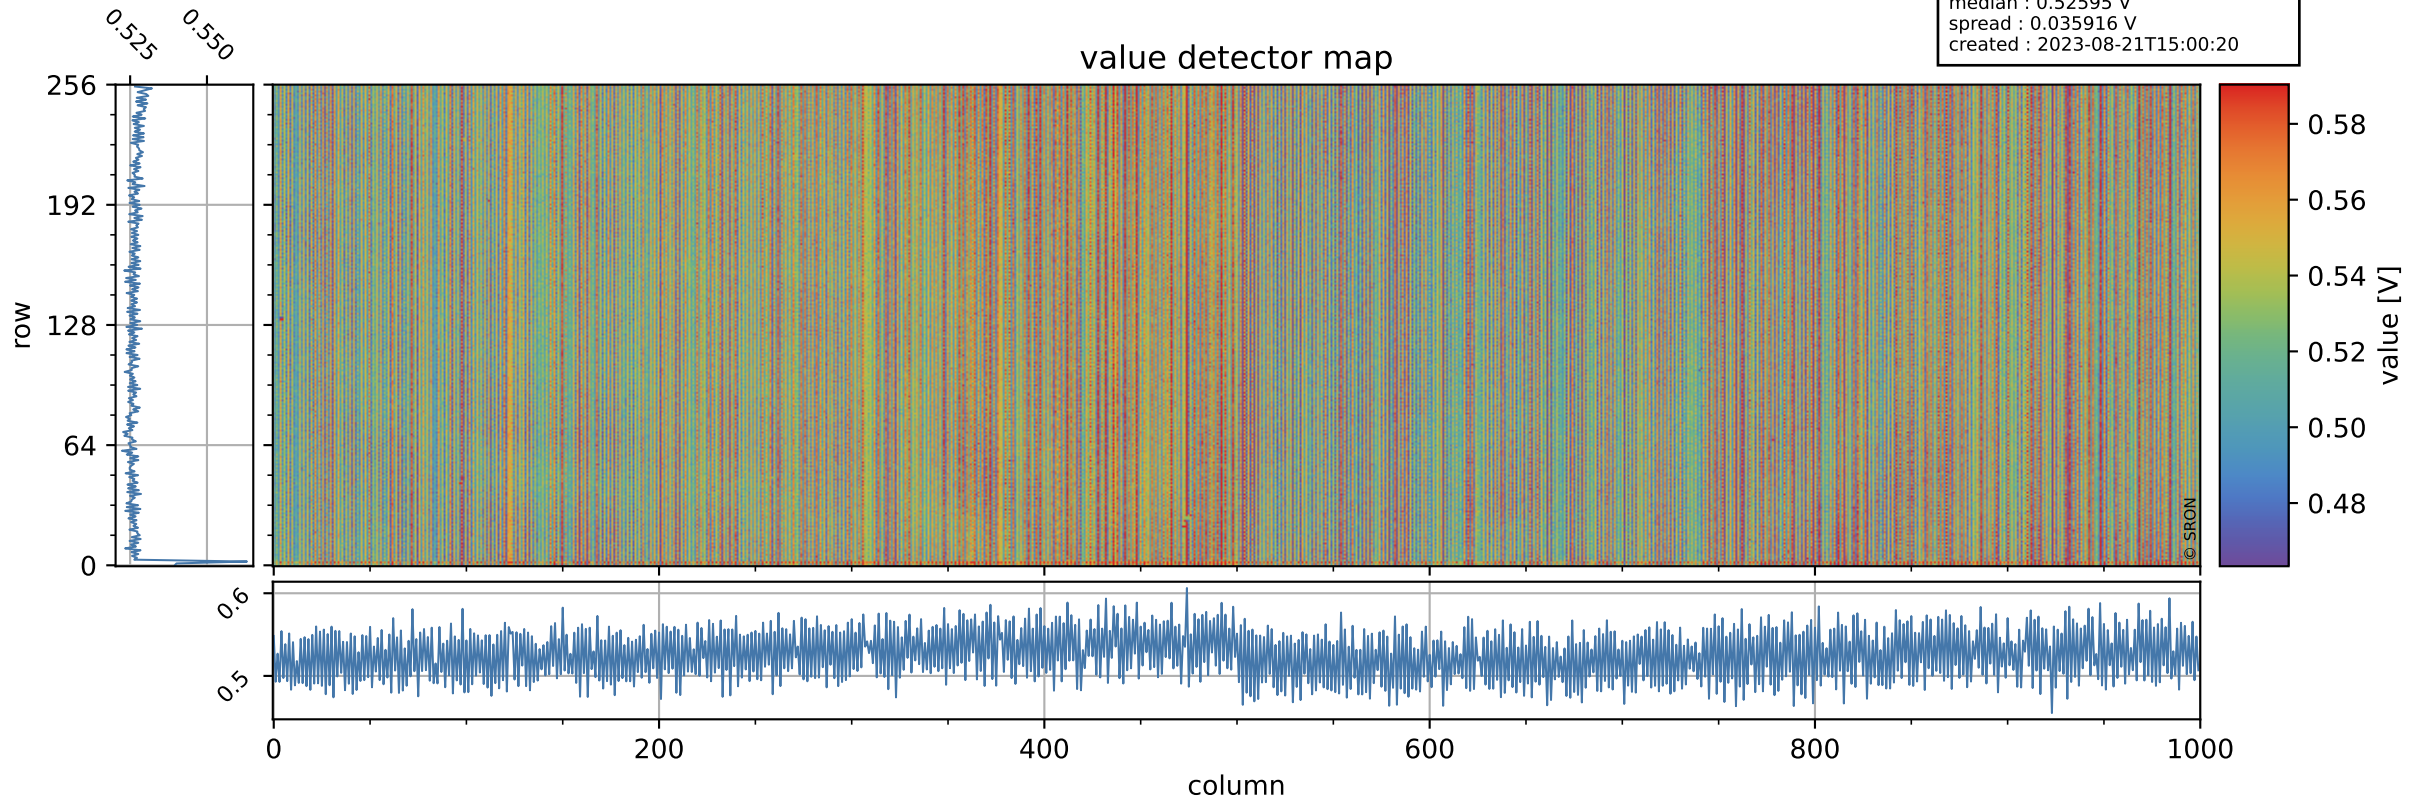

# Tropomi SWIR offset (official)

orbits : 19 in [19177, 19222]  
coverage : 2021-06-26 / 2021-06-29  
median : 0.52595 V  
spread : 0.035916 V  
created : 2023-08-21T15:00:20

## value detector map

# Tropomi SWIR offset (official)

orbits : 19 in [19177, 19222]  
coverage : 2021-06-26 / 2021-06-29  
median : 33.012  $\mu\text{V}$   
spread : 16.277  $\mu\text{V}$   
created : 2023-08-21T15:00:20

# Tropomi SWIR offset (official) ground-tracks of Sentinel-5P

orbits : 19 in [19177, 19222]  
coverage : 2021-06-26 / 2021-06-29  
created : 2023-08-21T15:00:21