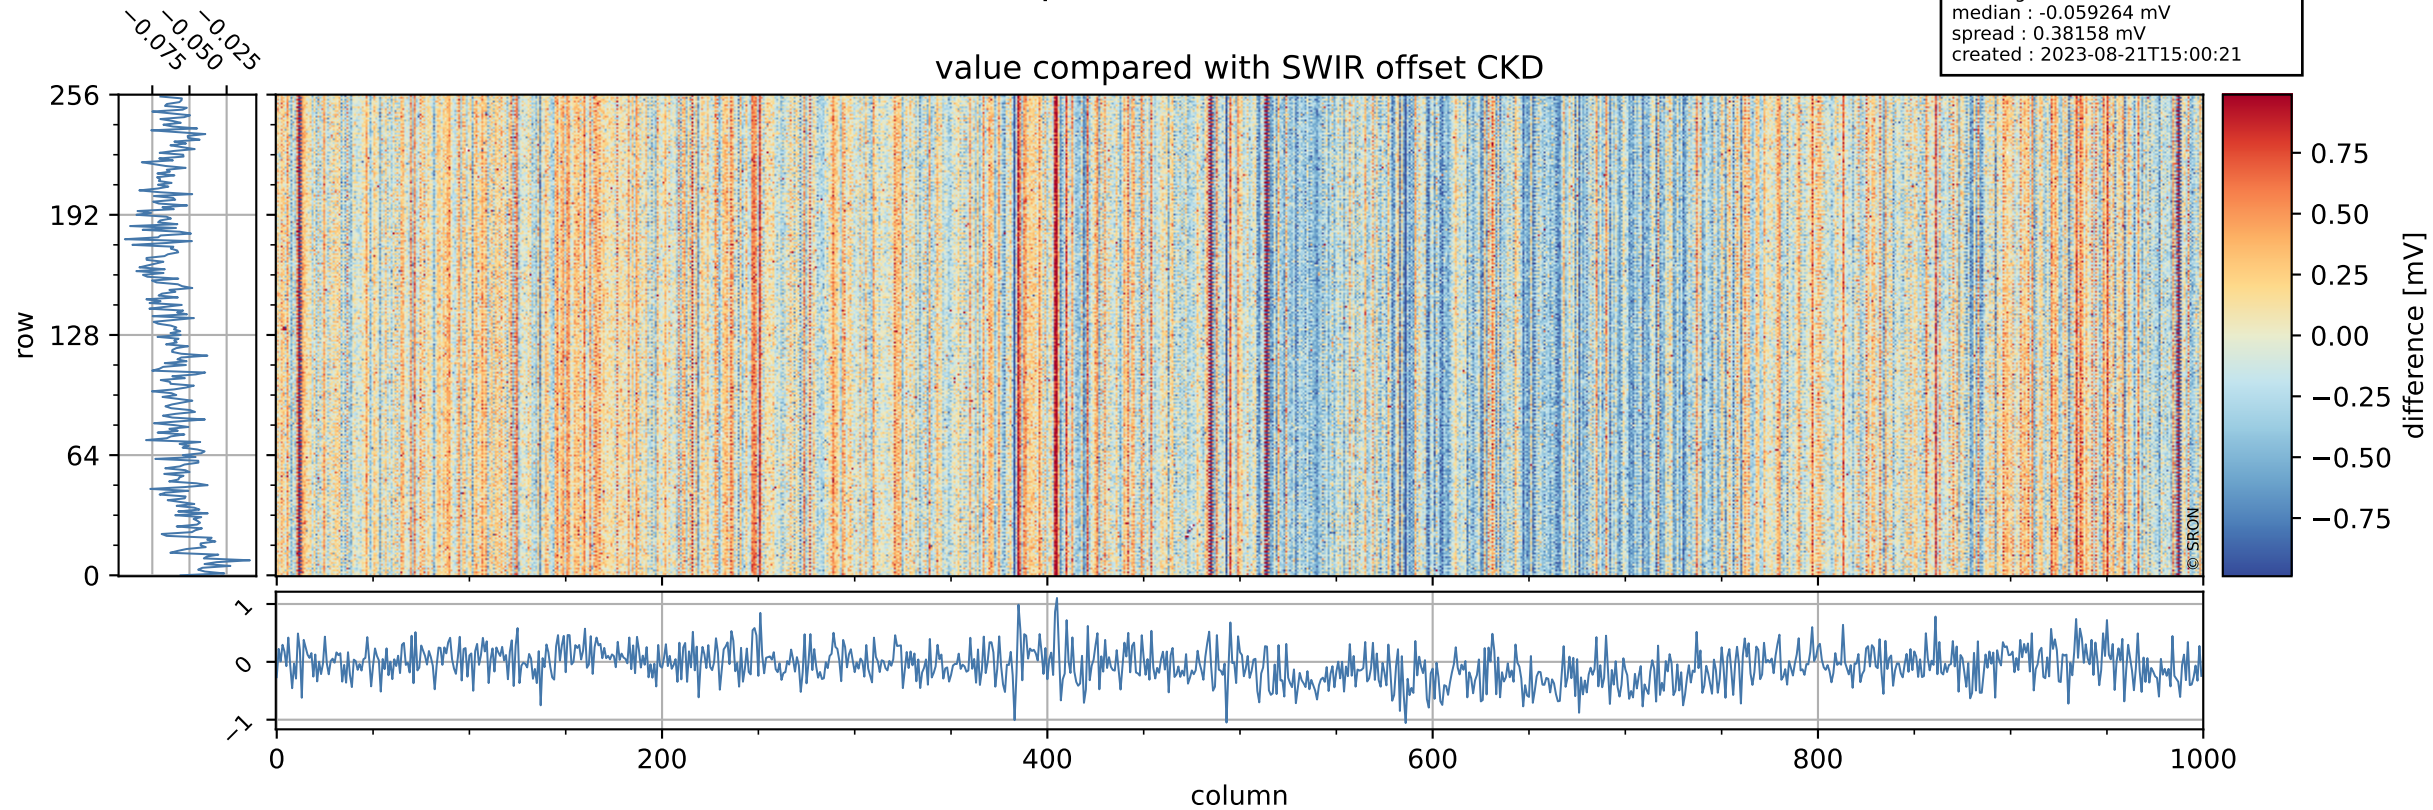

## value detector map

# Tropomi SWIR offset (official)

orbits : 19 in [19177, 19222]  
coverage : 2021-06-26 / 2021-06-29  
median : 33.012  $\mu\text{V}$   
spread : 16.277  $\mu\text{V}$   
created : 2023-08-21T15:00:20

# Tropomi SWIR offset (official)

orbits : 19 in [19177, 19222]  
coverage : 2021-06-26 / 2021-06-29  
median : -0.059264 mV  
spread : 0.38158 mV  
created : 2023-08-21T15:00:21

value compared with SWIR offset CKD

# Tropomi SWIR offset (official) ground-tracks of Sentinel-5P

orbits : 19 in [19177, 19222]  
coverage : 2021-06-26 / 2021-06-29  
created : 2023-08-21T15:00:21