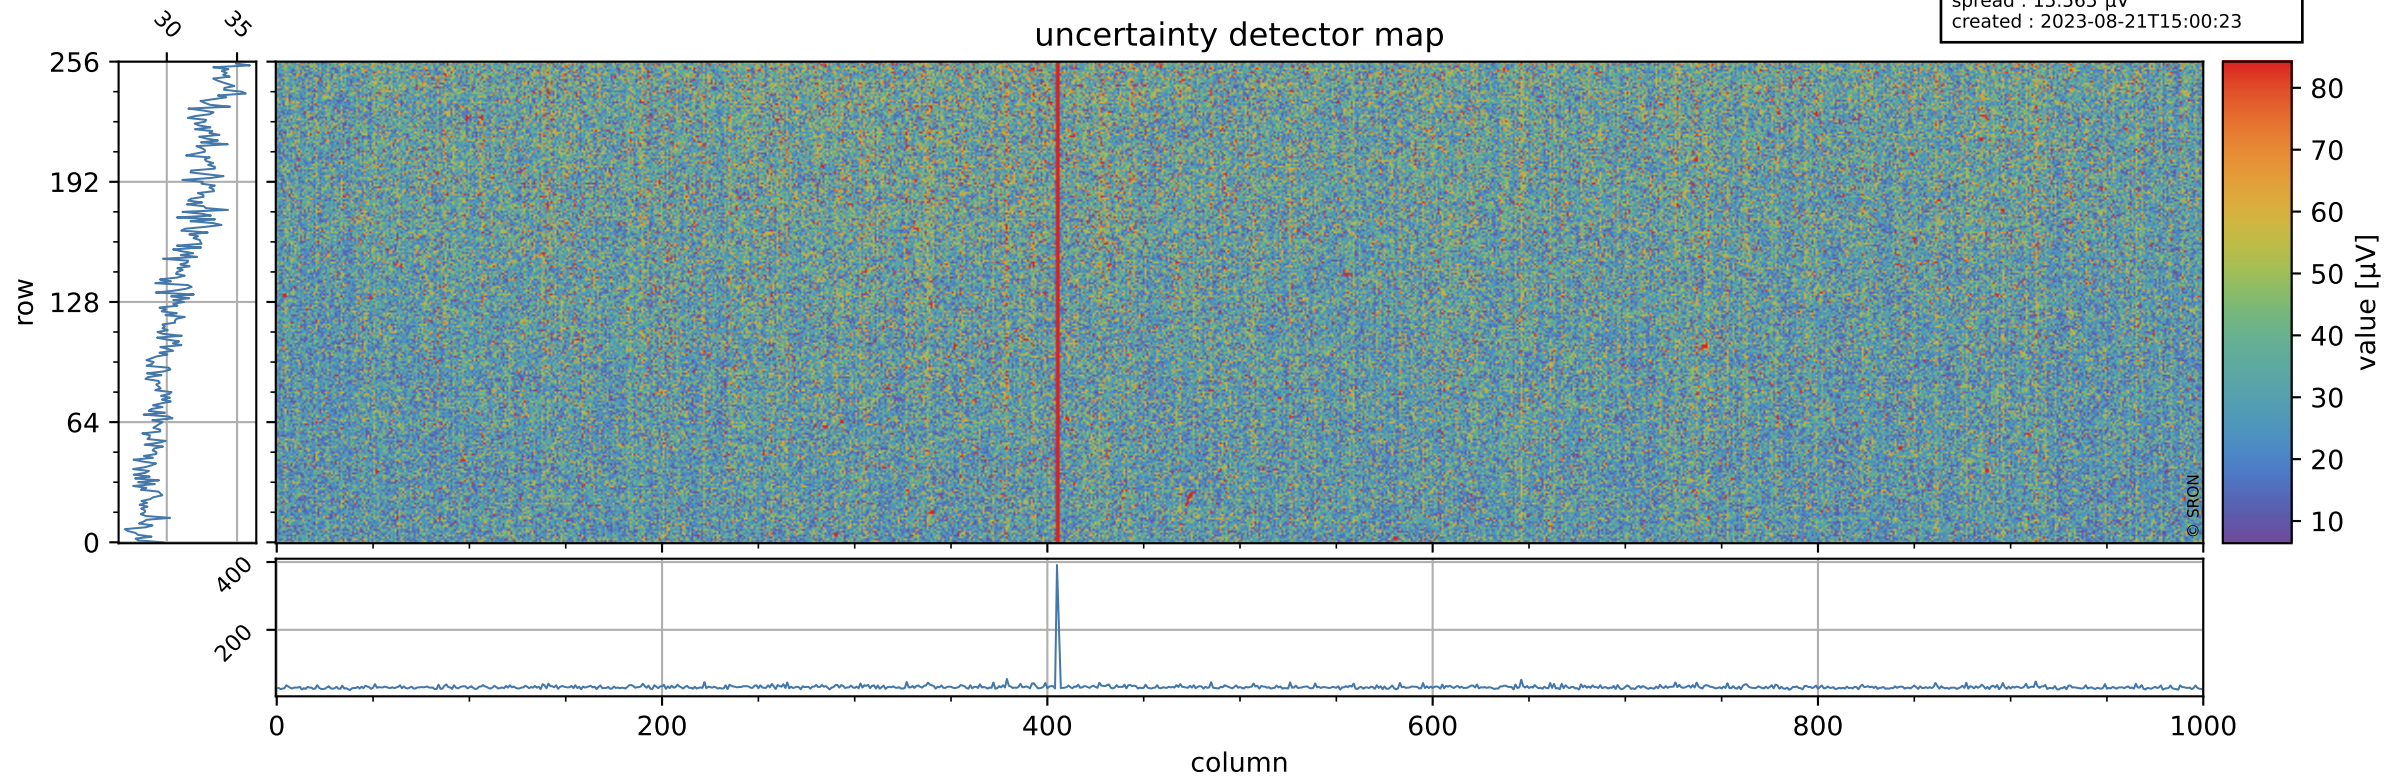

Tropomi SWIR offset (official)

orbits : 19 in [19192, 19237]
coverage : 2021-06-27 / 2021-06-30
median : 0.52596 V
spread : 0.035918 V
created : 2023-08-21T15:00:23

value detector map

Tropomi SWIR offset (official)

orbits : 19 in [19192, 19237]
coverage : 2021-06-27 / 2021-06-30
median : 31.206 μV
spread : 15.565 μV
created : 2023-08-21T15:00:23

Tropomi SWIR offset (official)

orbits : 19 in [19192, 19237]
coverage : 2021-06-27 / 2021-06-30
median : -0.056168 mV
spread : 0.38604 mV
created : 2023-08-21T15:00:24

value compared with SWIR offset CKD

Tropomi SWIR offset (official) ground-tracks of Sentinel-5P

orbits : 19 in [19192, 19237]
coverage : 2021-06-27 / 2021-06-30
created : 2023-08-21T15:00:25

Tropomi SWIR offset (official)

orbits : [2827, 19237]
coverage : 2018-04-30 / 2021-06-30
created : 2023-08-21T15:00:25

trend of detector median & temperatures