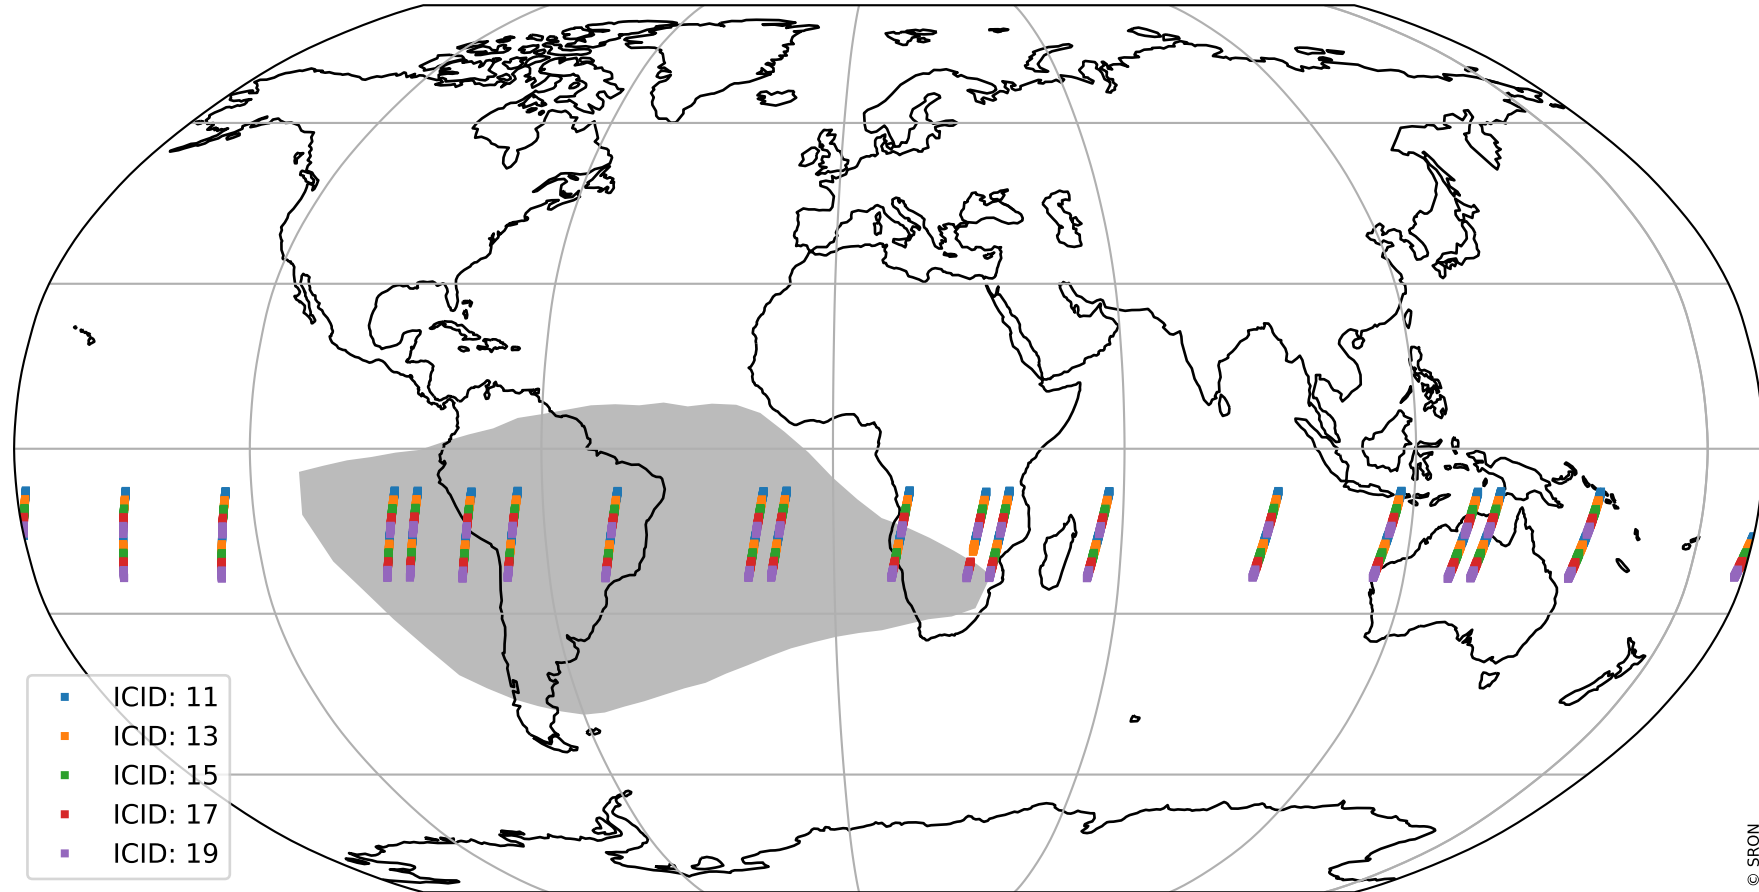

Tropomi SWIR offset (official)

orbits : 19 in [19192, 19237]
coverage : 2021-06-27 / 2021-06-30
median : 0.52596 V
spread : 0.035918 V
created : 2023-08-21T15:00:23

value detector map

Tropomi SWIR offset (official)

orbits : 19 in [19192, 19237]
coverage : 2021-06-27 / 2021-06-30
median : 31.206 μV
spread : 15.565 μV
created : 2023-08-21T15:00:23

Tropomi SWIR offset (official)

orbits : 19 in [19192, 19237]
coverage : 2021-06-27 / 2021-06-30
median : -0.056168 mV
spread : 0.38604 mV
created : 2023-08-21T15:00:24

value compared with SWIR offset CKD

Tropomi SWIR offset (official) ground-tracks of Sentinel-5P

orbits : 19 in [19192, 19237]
coverage : 2021-06-27 / 2021-06-30
created : 2023-08-21T15:00:25

Tropomi SWIR offset (official)

orbits : [2827, 19237]
coverage : 2018-04-30 / 2021-06-30
created : 2023-08-21T15:00:25

trend of detector median & temperatures