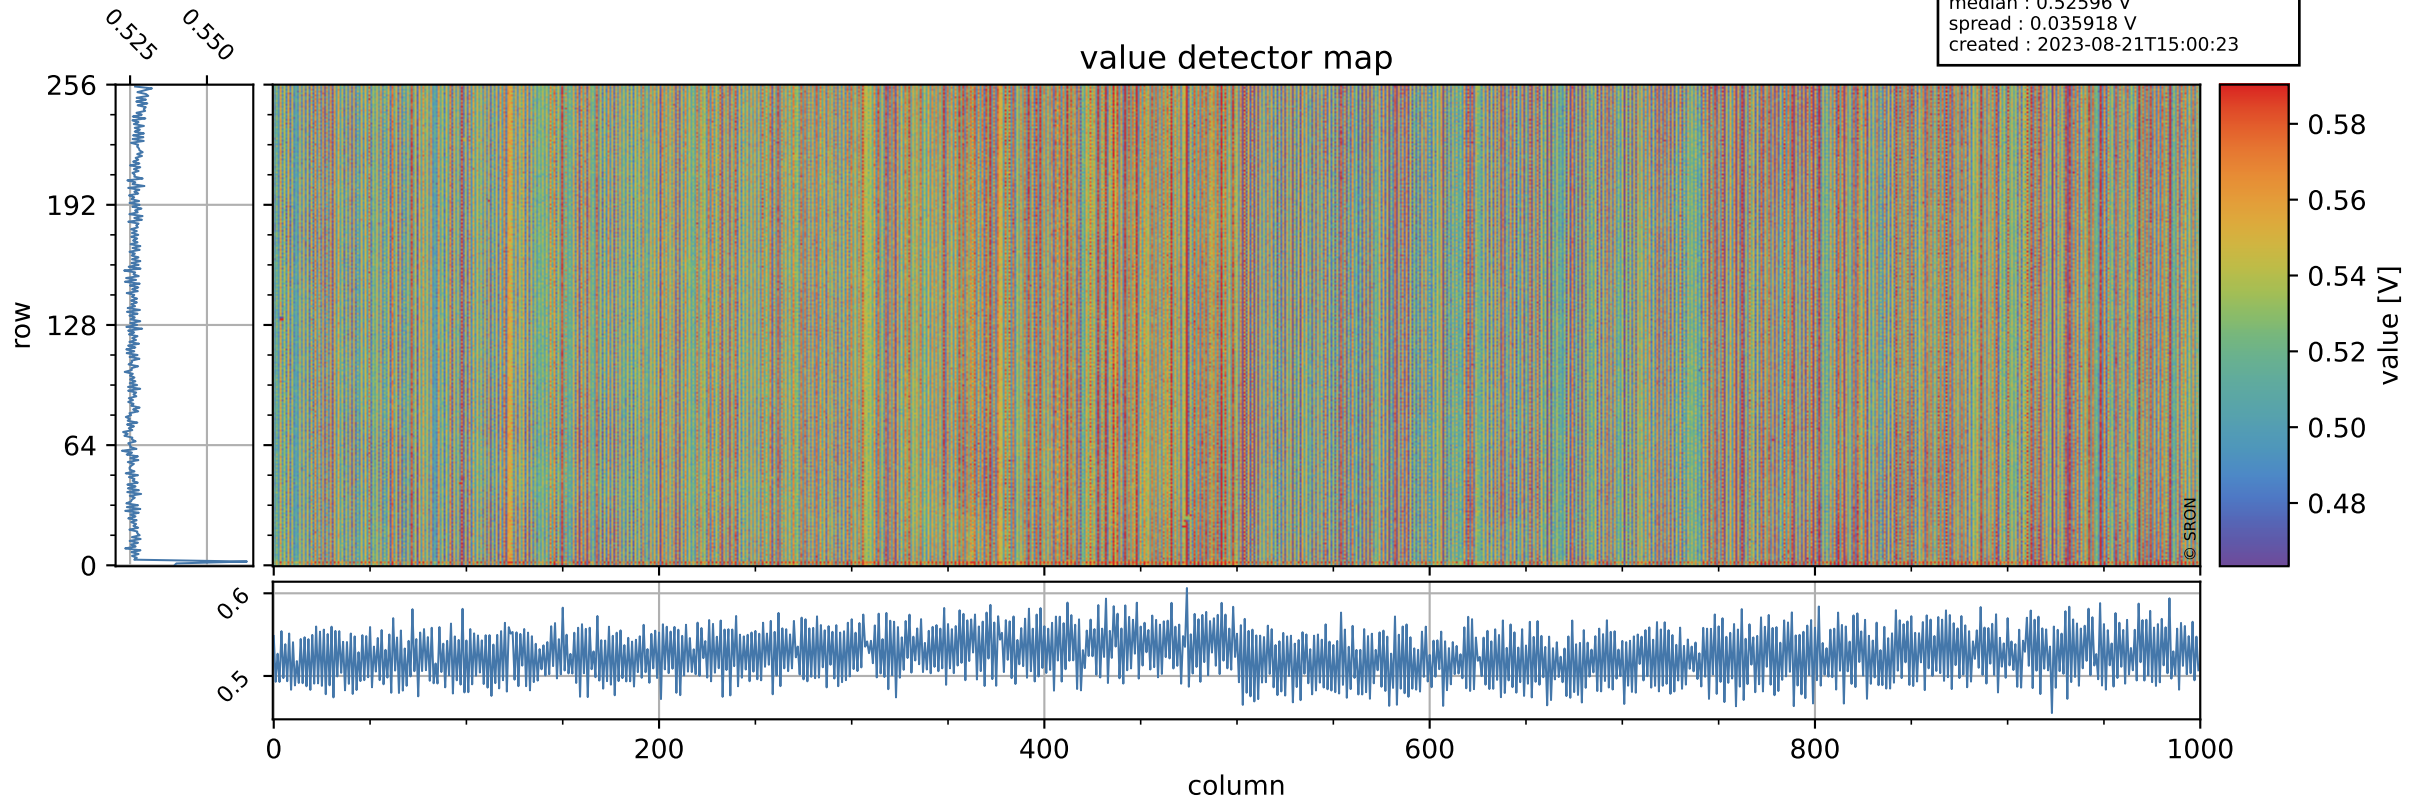

Tropomi SWIR offset (official)

orbits : 19 in [19192, 19237]
coverage : 2021-06-27 / 2021-06-30
median : 0.52596 V
spread : 0.035918 V
created : 2023-08-21T15:00:23

value detector map

Tropomi SWIR offset (official)

orbits : 19 in [19192, 19237]
coverage : 2021-06-27 / 2021-06-30
median : 31.206 μV
spread : 15.565 μV
created : 2023-08-21T15:00:23

Tropomi SWIR offset (official)

orbits : 19 in [19192, 19237]
coverage : 2021-06-27 / 2021-06-30
median : -0.056168 mV
spread : 0.38604 mV
created : 2023-08-21T15:00:24

value compared with SWIR offset CKD

Tropomi SWIR offset (official) ground-tracks of Sentinel-5P

orbits : 19 in [19192, 19237]
coverage : 2021-06-27 / 2021-06-30
created : 2023-08-21T15:00:25

Tropomi SWIR offset (official)

orbits : [2827, 19237]
coverage : 2018-04-30 / 2021-06-30
created : 2023-08-21T15:00:25

trend of detector median & temperatures