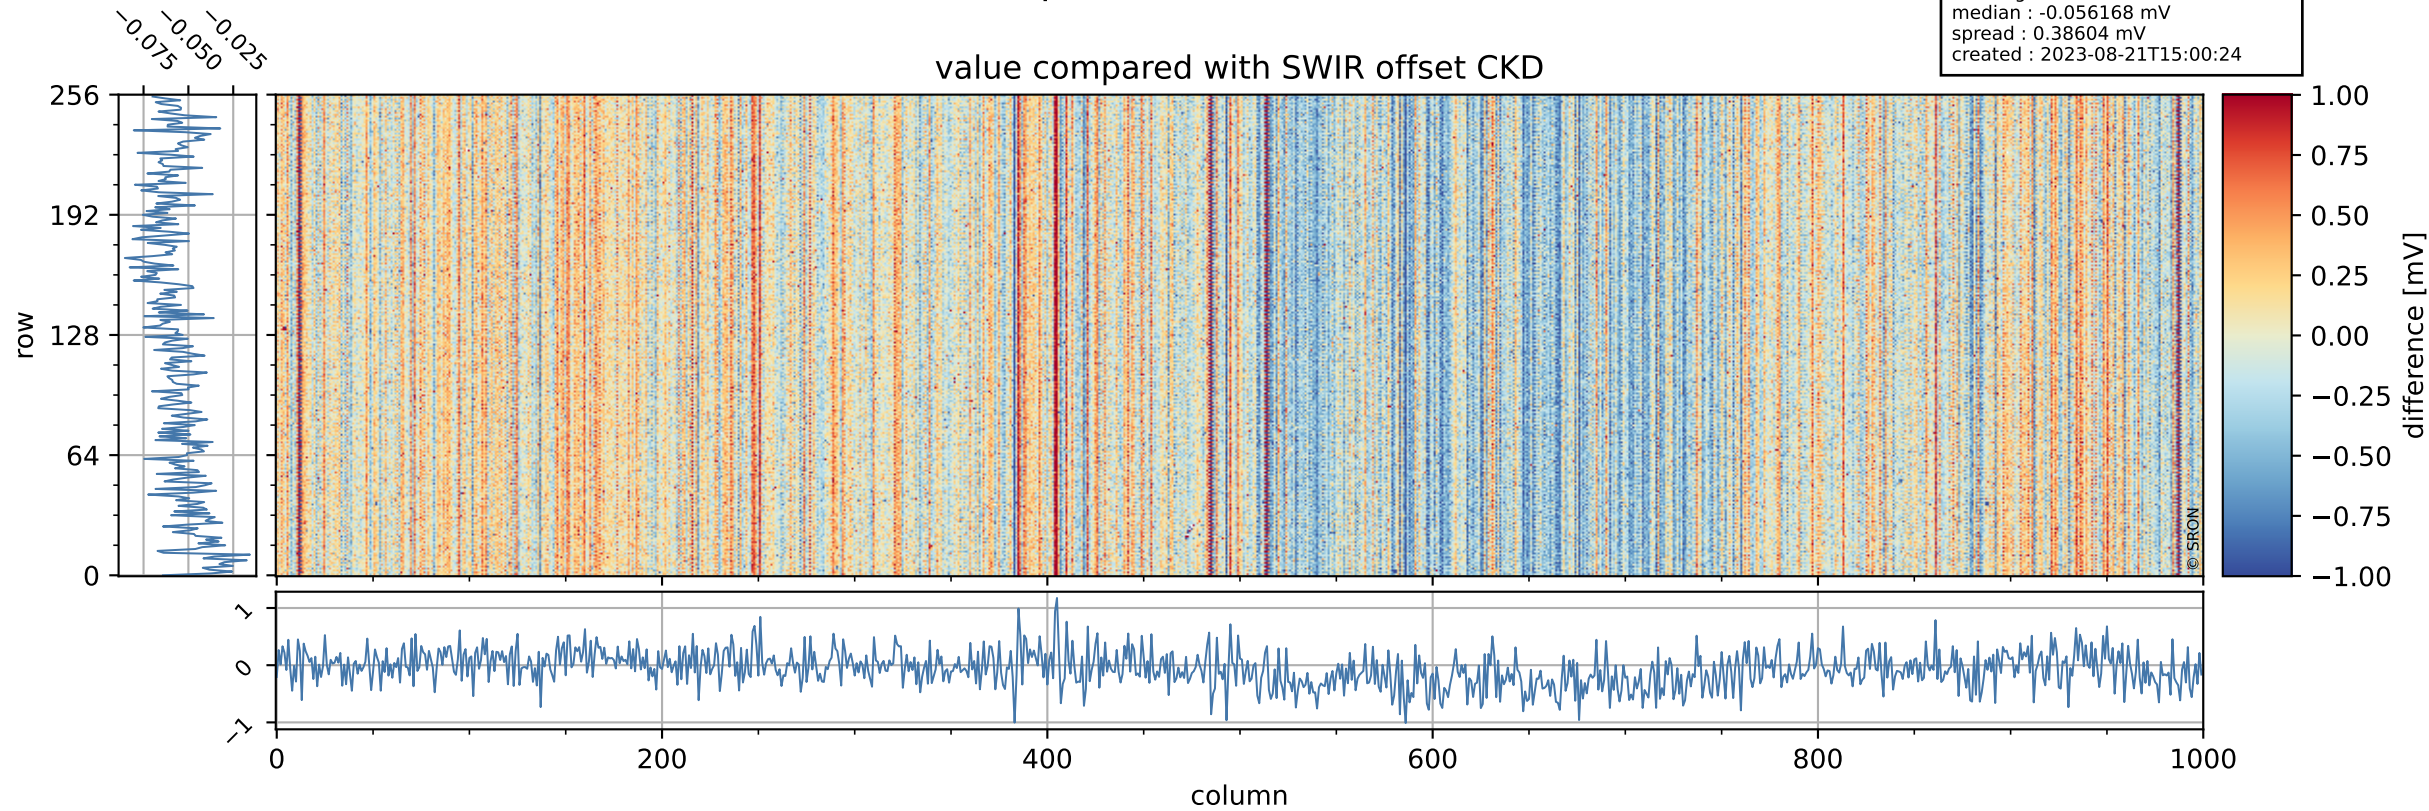

Tropomi SWIR offset (official)

orbits : 19 in [19192, 19237]
coverage : 2021-06-27 / 2021-06-30
median : 0.52596 V
spread : 0.035918 V
created : 2023-08-21T15:00:23

value detector map

Tropomi SWIR offset (official)

orbits : 19 in [19192, 19237]
coverage : 2021-06-27 / 2021-06-30
median : 31.206 μV
spread : 15.565 μV
created : 2023-08-21T15:00:23

Tropomi SWIR offset (official)

orbits : 19 in [19192, 19237]
coverage : 2021-06-27 / 2021-06-30
median : -0.056168 mV
spread : 0.38604 mV
created : 2023-08-21T15:00:24

value compared with SWIR offset CKD

Tropomi SWIR offset (official) ground-tracks of Sentinel-5P

orbits : 19 in [19192, 19237]
coverage : 2021-06-27 / 2021-06-30
created : 2023-08-21T15:00:25

Tropomi SWIR offset (official)

orbits : [2827, 19237]
coverage : 2018-04-30 / 2021-06-30
created : 2023-08-21T15:00:25

trend of detector median & temperatures