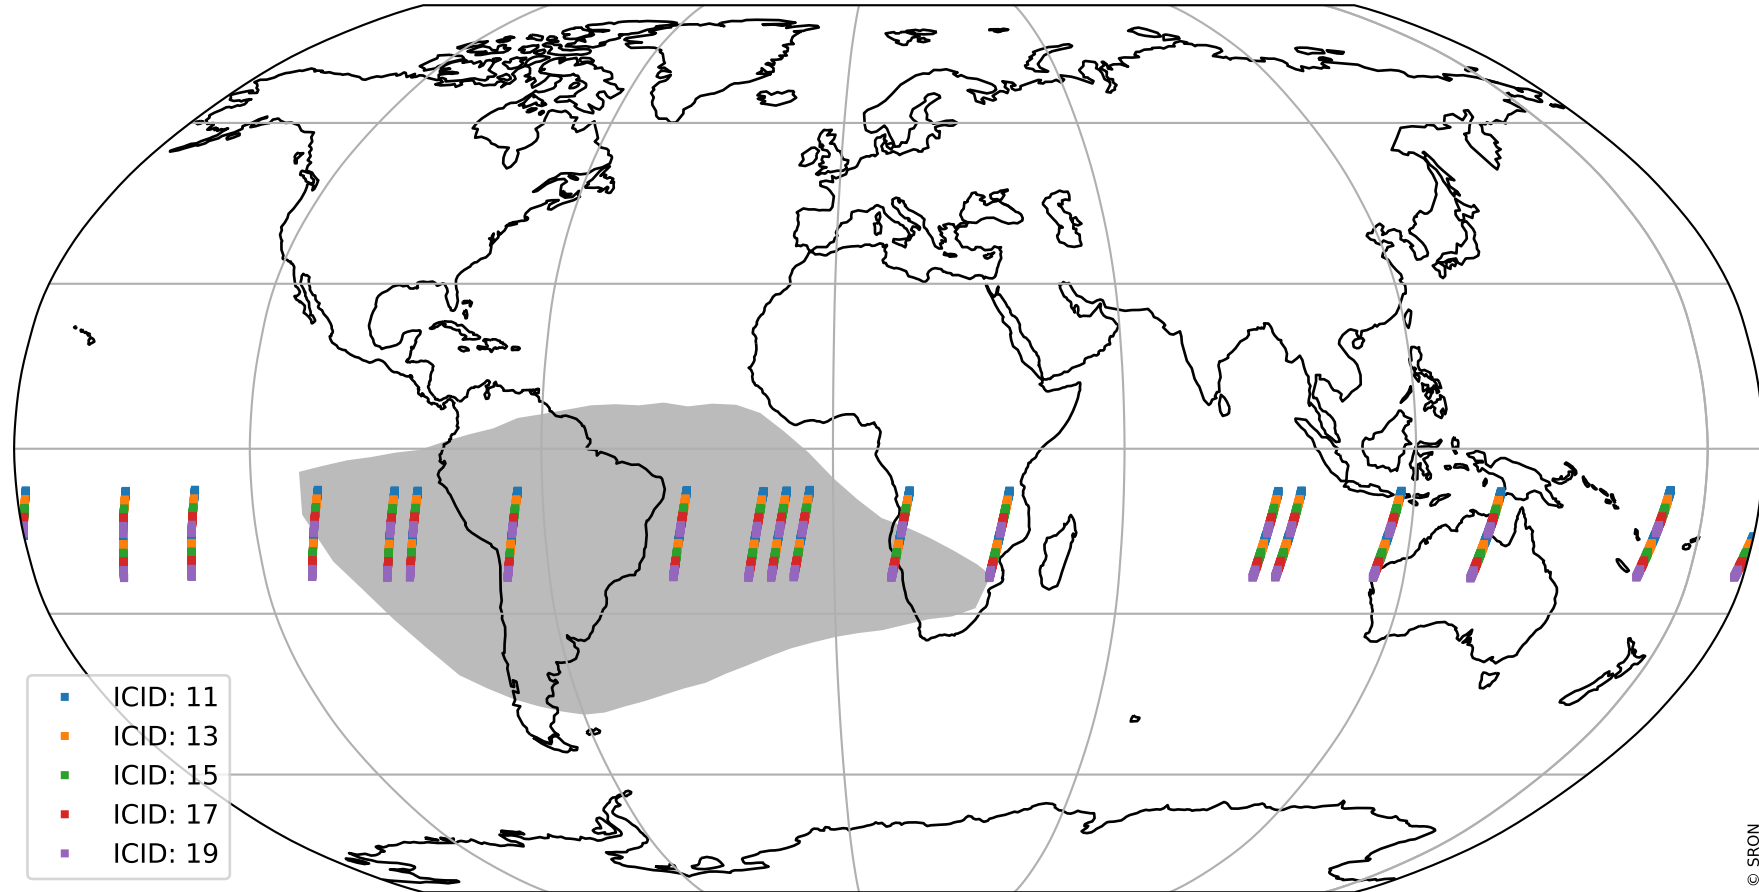

# Tropomi SWIR offset (official)

orbits : 18 in [19207, 19252]  
coverage : 2021-06-28 / 2021-07-01  
median : 32.507  $\mu\text{V}$   
spread : 16.076  $\mu\text{V}$   
created : 2023-08-21T15:00:27

# Tropomi SWIR offset (official)

orbits : 18 in [19207, 19252]  
coverage : 2021-06-28 / 2021-07-01  
median : -0.047697 mV  
spread : 0.38798 mV  
created : 2023-08-21T15:00:27

value compared with SWIR offset CKD

# Tropomi SWIR offset (official) ground-tracks of Sentinel-5P

orbits : 18 in [19207, 19252]  
coverage : 2021-06-28 / 2021-07-01  
created : 2023-08-21T15:00:28

# Tropomi SWIR offset (official)

orbits : [2827, 19252]  
coverage : 2018-04-30 / 2021-07-01  
created : 2023-08-21T15:00:28