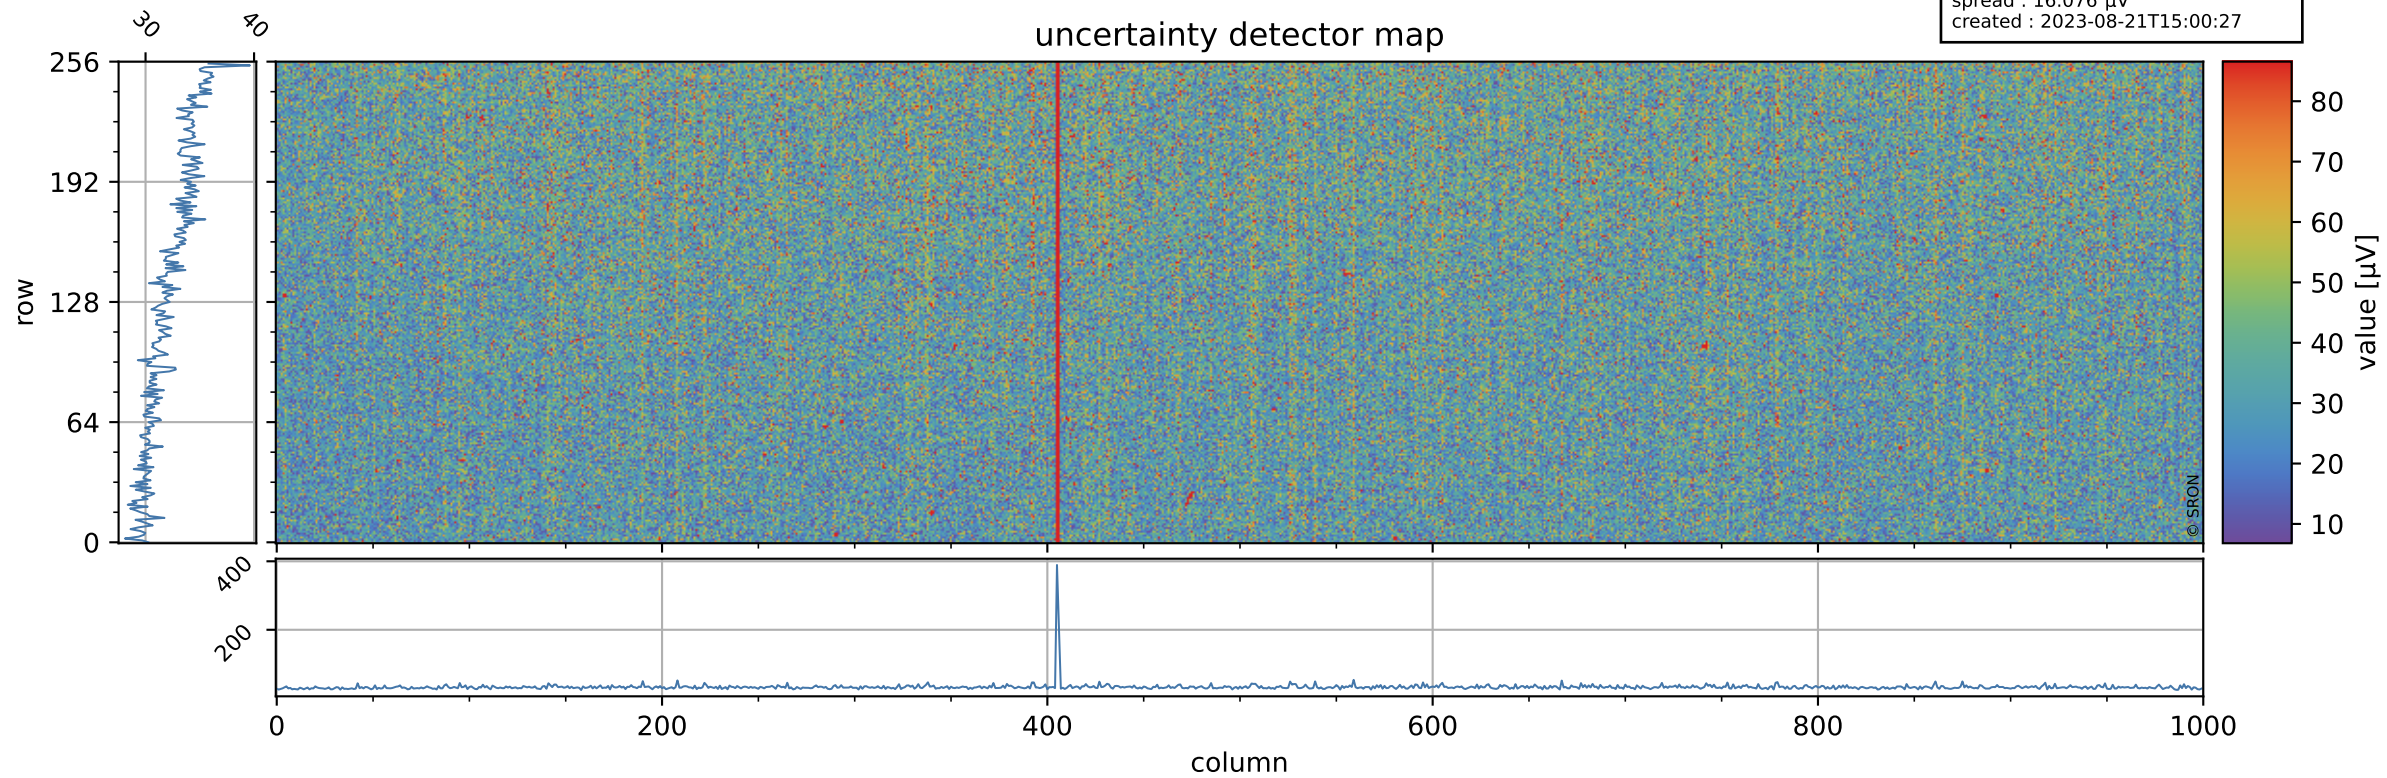

# Tropomi SWIR offset (official)

orbits : 18 in [19207, 19252]  
coverage : 2021-06-28 / 2021-07-01  
median : 0.52597 V  
spread : 0.035916 V  
created : 2023-08-21T15:00:26

## value detector map

# Tropomi SWIR offset (official)

orbits : 18 in [19207, 19252]  
coverage : 2021-06-28 / 2021-07-01  
median : 32.507  $\mu\text{V}$   
spread : 16.076  $\mu\text{V}$   
created : 2023-08-21T15:00:27

# Tropomi SWIR offset (official) ground-tracks of Sentinel-5P

orbits : 18 in [19207, 19252]  
coverage : 2021-06-28 / 2021-07-01  
created : 2023-08-21T15:00:28