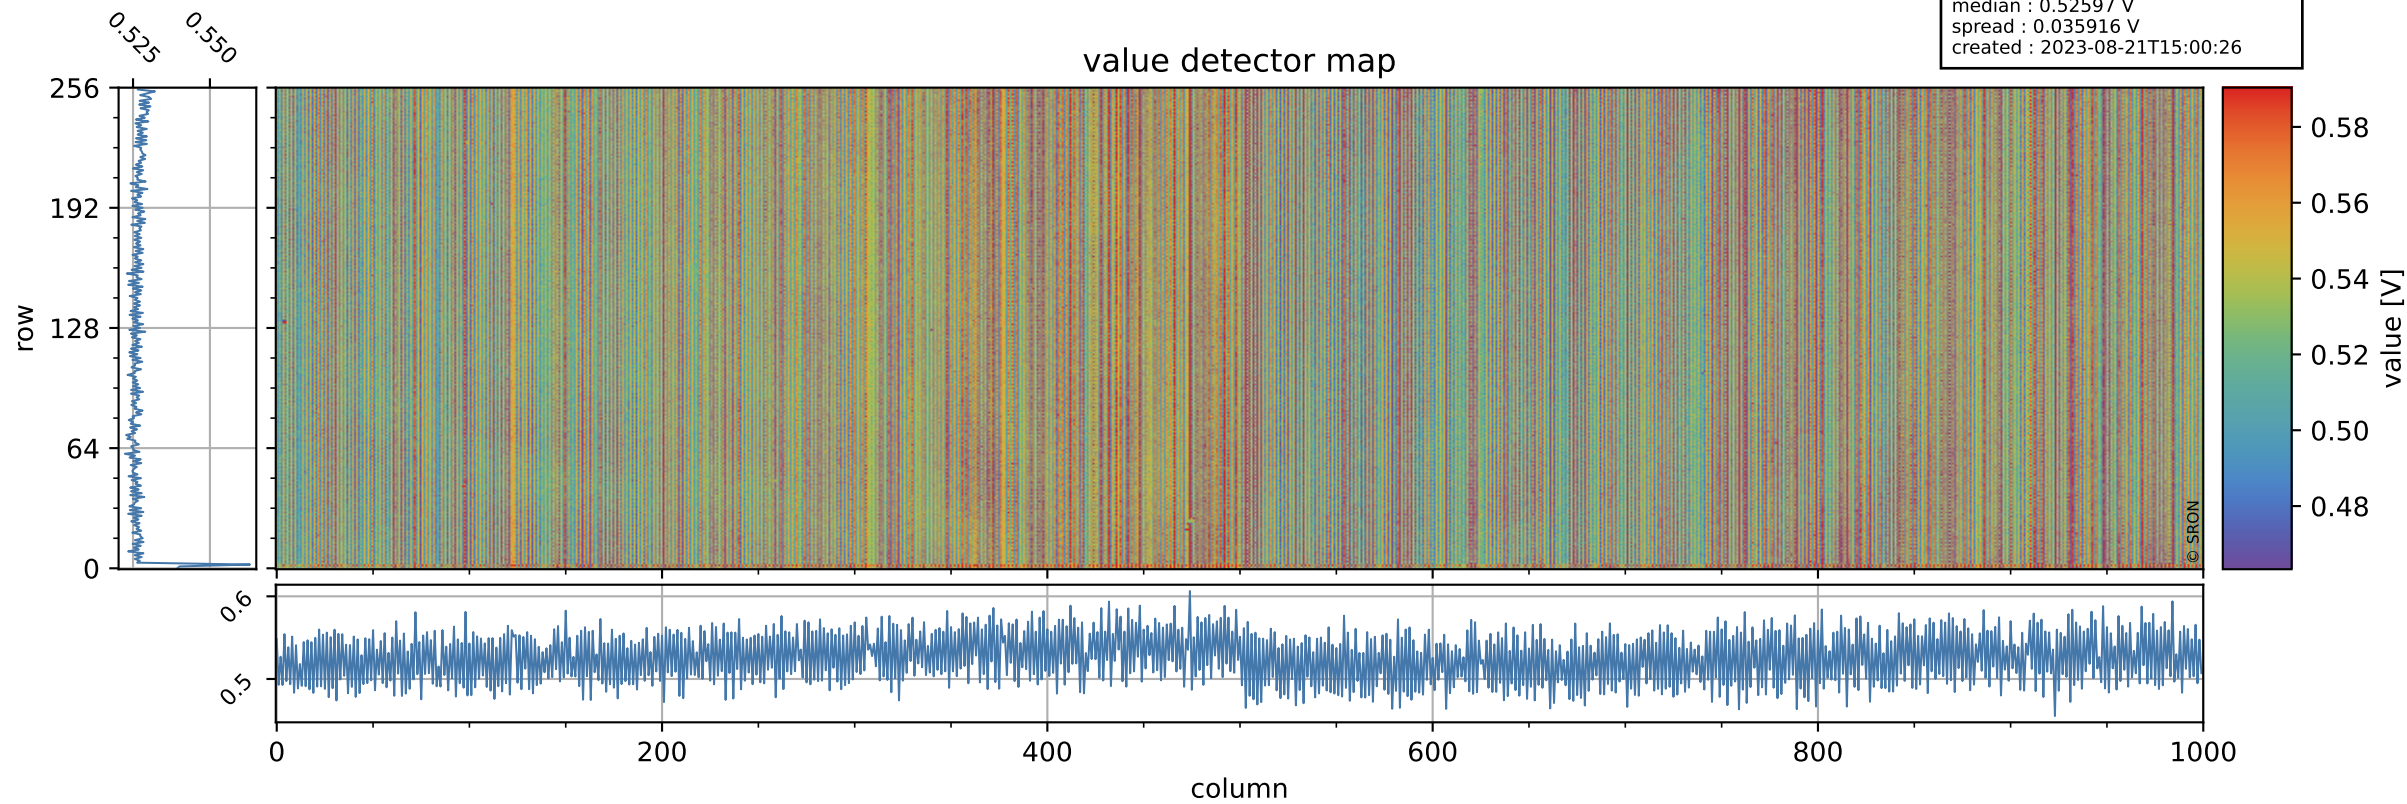

# Tropomi SWIR offset (official)

orbits : 18 in [19207, 19252]  
coverage : 2021-06-28 / 2021-07-01  
median : 0.52597 V  
spread : 0.035916 V  
created : 2023-08-21T15:00:26

## value detector map

# Tropomi SWIR offset (official)

orbits : 18 in [19207, 19252]  
coverage : 2021-06-28 / 2021-07-01  
median : 32.507  $\mu\text{V}$   
spread : 16.076  $\mu\text{V}$   
created : 2023-08-21T15:00:27

# Tropomi SWIR offset (official) ground-tracks of Sentinel-5P

orbits : 18 in [19207, 19252]  
coverage : 2021-06-28 / 2021-07-01  
created : 2023-08-21T15:00:28