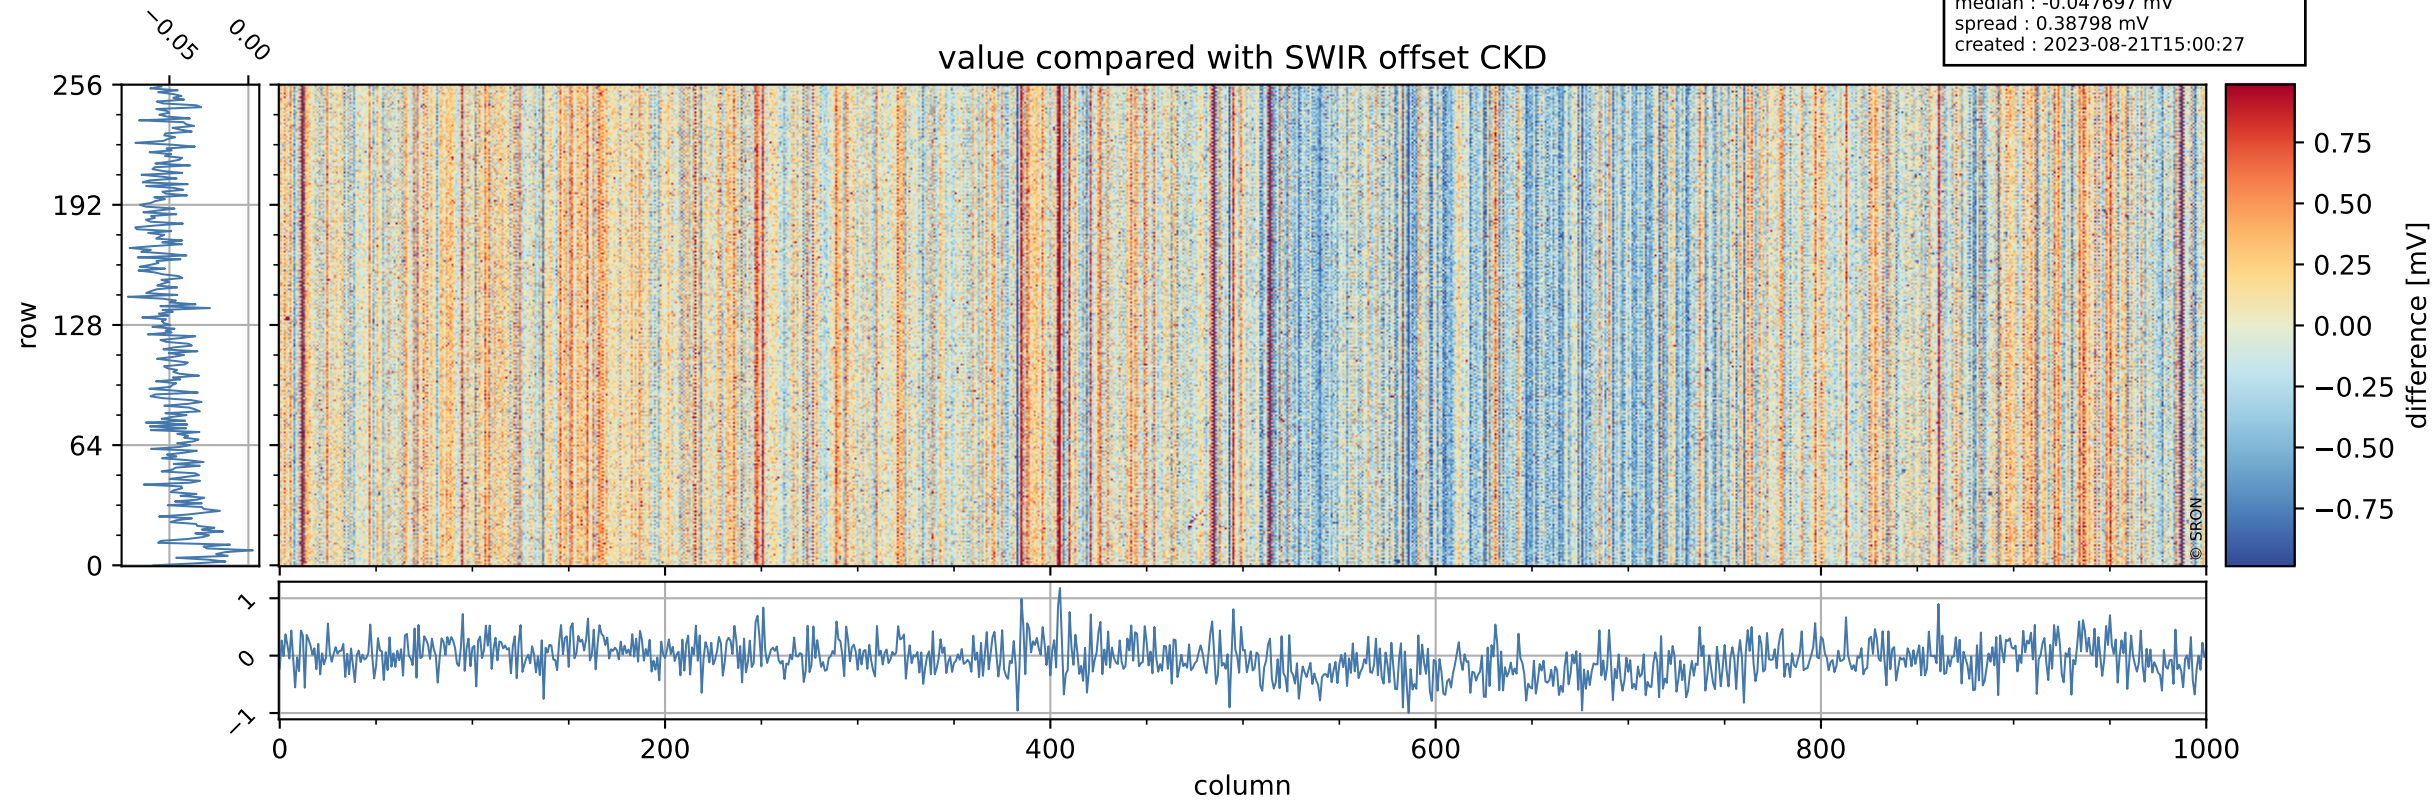

## value detector map

# Tropomi SWIR offset (official)

orbits : 18 in [19207, 19252]  
coverage : 2021-06-28 / 2021-07-01  
median : 32.507  $\mu\text{V}$   
spread : 16.076  $\mu\text{V}$   
created : 2023-08-21T15:00:27

# Tropomi SWIR offset (official)

orbits : 18 in [19207, 19252]  
coverage : 2021-06-28 / 2021-07-01  
median : -0.047697 mV  
spread : 0.38798 mV  
created : 2023-08-21T15:00:27

value compared with SWIR offset CKD

# Tropomi SWIR offset (official) ground-tracks of Sentinel-5P

orbits : 18 in [19207, 19252]  
coverage : 2021-06-28 / 2021-07-01  
created : 2023-08-21T15:00:28