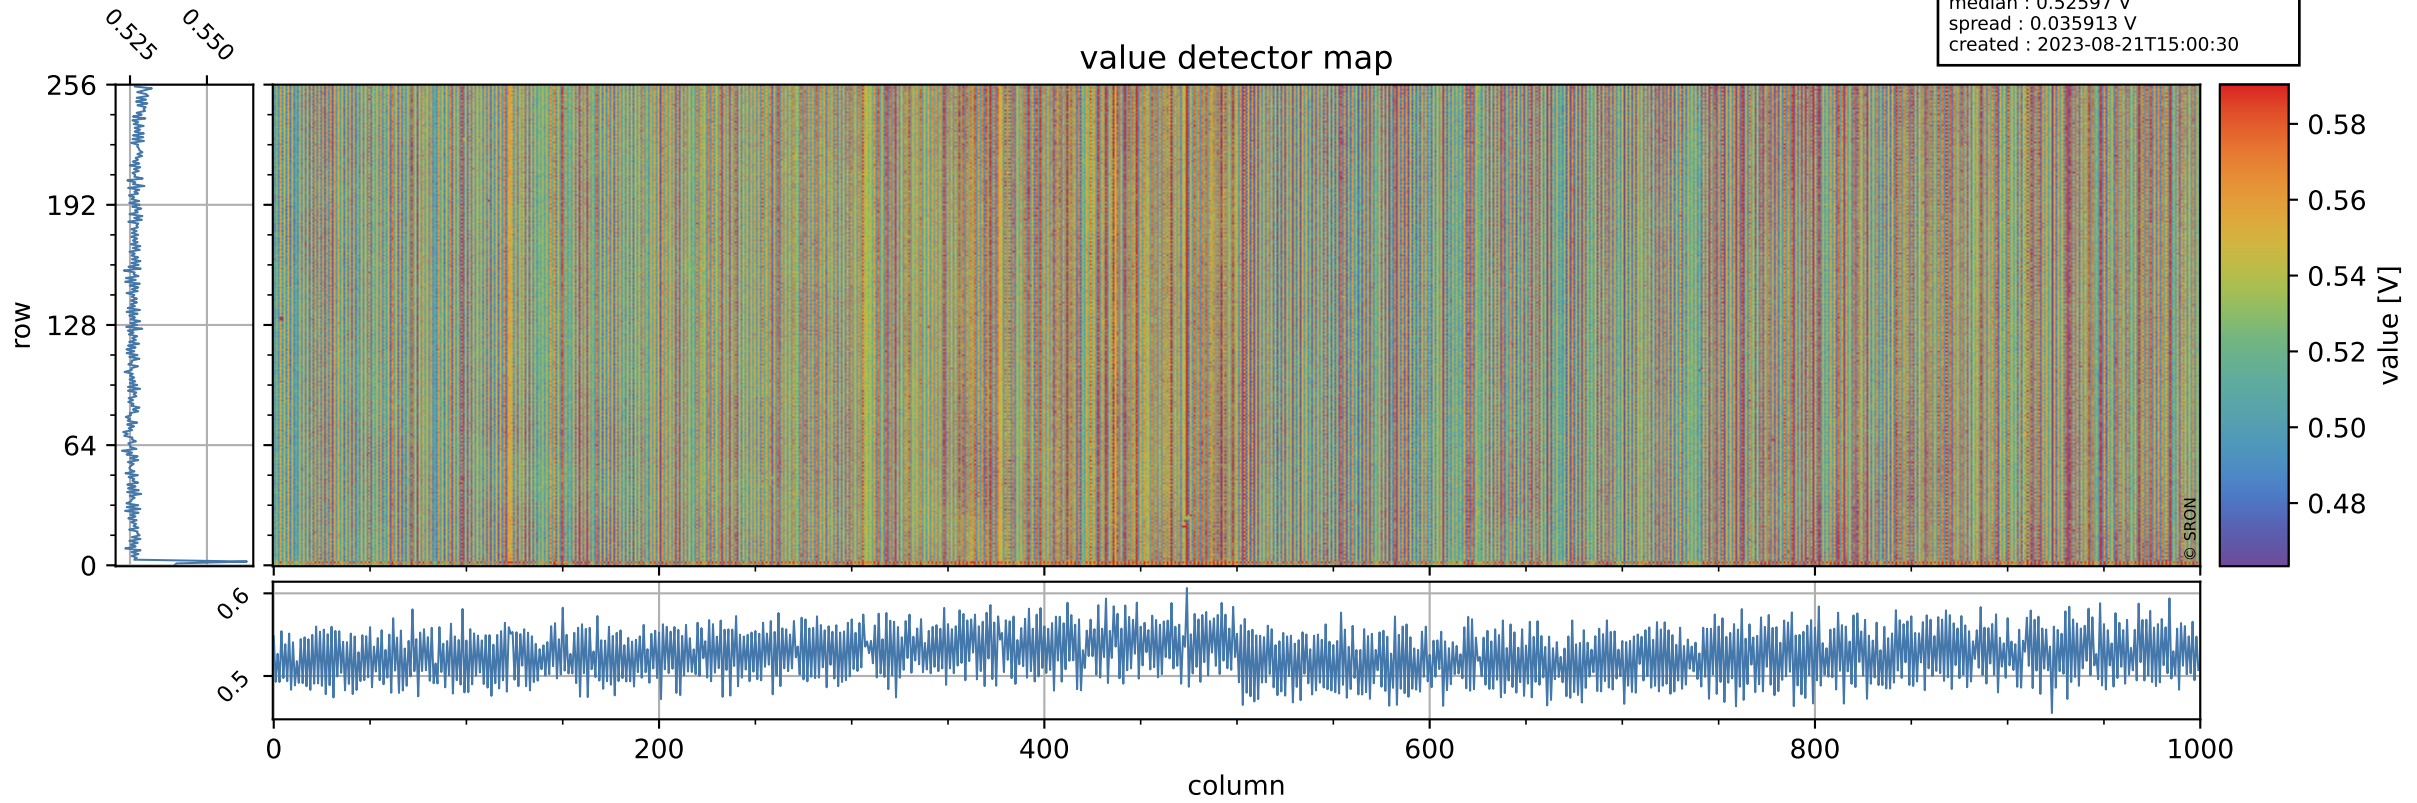

Tropomi SWIR offset (official)

orbits : 19 in [19222, 19267]
coverage : 2021-06-29 / 2021-07-02
median : 0.52597 V
spread : 0.035913 V
created : 2023-08-21T15:00:30

value detector map

Tropomi SWIR offset (official)

orbits : 19 in [19222, 19267]
coverage : 2021-06-29 / 2021-07-02
median : 31.227 μV
spread : 15.634 μV
created : 2023-08-21T15:00:30

Tropomi SWIR offset (official)

orbits : 19 in [19222, 19267]
coverage : 2021-06-29 / 2021-07-02
median : -0.039103 mV
spread : 0.38814 mV
created : 2023-08-21T15:00:30

value compared with SWIR offset CKD

Tropomi SWIR offset (official) ground-tracks of Sentinel-5P

orbits : 19 in [19222, 19267]
coverage : 2021-06-29 / 2021-07-02
created : 2023-08-21T15:00:31

Tropomi SWIR offset (official)

orbits : [2827, 19267]
coverage : 2018-04-30 / 2021-07-02
created : 2023-08-21T15:00:32

trend of detector median & temperatures