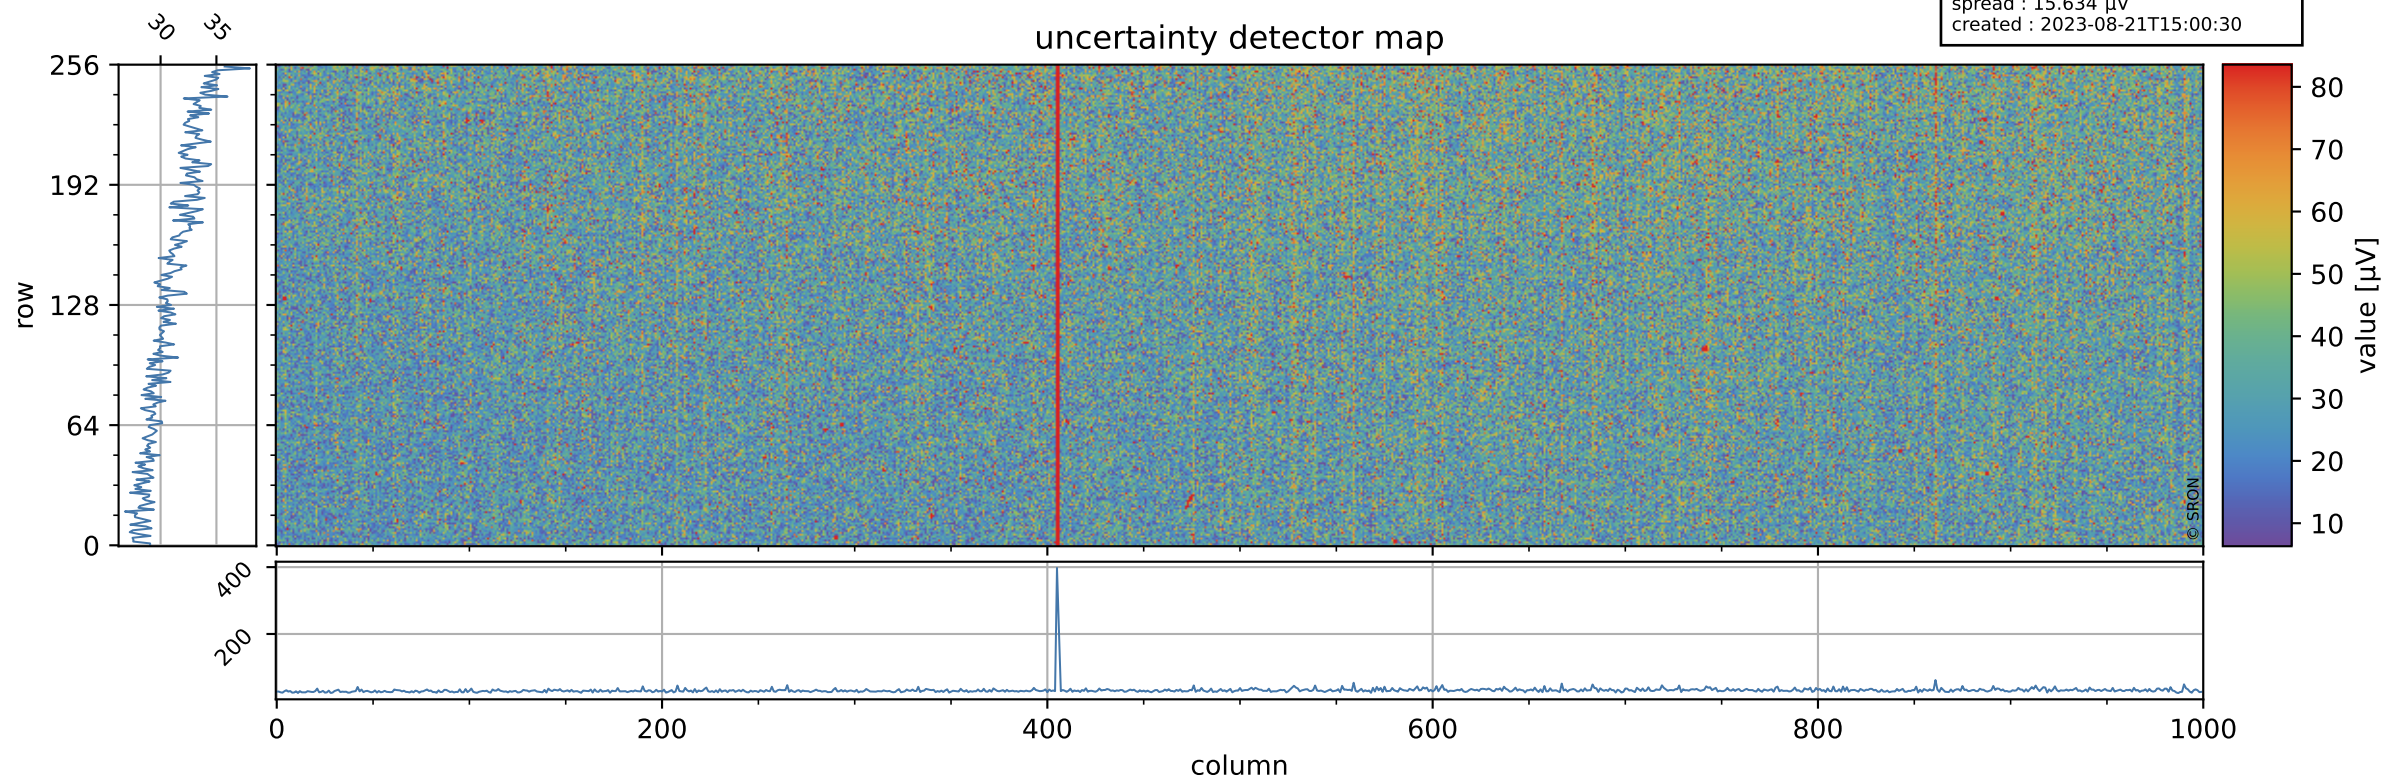

Tropomi SWIR offset (official)

orbits : 19 in [19222, 19267]
coverage : 2021-06-29 / 2021-07-02
median : 0.52597 V
spread : 0.035913 V
created : 2023-08-21T15:00:30

value detector map

Tropomi SWIR offset (official)

orbits : 19 in [19222, 19267]
coverage : 2021-06-29 / 2021-07-02
median : 31.227 μV
spread : 15.634 μV
created : 2023-08-21T15:00:30

Tropomi SWIR offset (official)

orbits : 19 in [19222, 19267]
coverage : 2021-06-29 / 2021-07-02
median : -0.039103 mV
spread : 0.38814 mV
created : 2023-08-21T15:00:30

value compared with SWIR offset CKD

Tropomi SWIR offset (official) ground-tracks of Sentinel-5P

orbits : 19 in [19222, 19267]
coverage : 2021-06-29 / 2021-07-02
created : 2023-08-21T15:00:31

Tropomi SWIR offset (official)

orbits : [2827, 19267]
coverage : 2018-04-30 / 2021-07-02
created : 2023-08-21T15:00:32

trend of detector median & temperatures