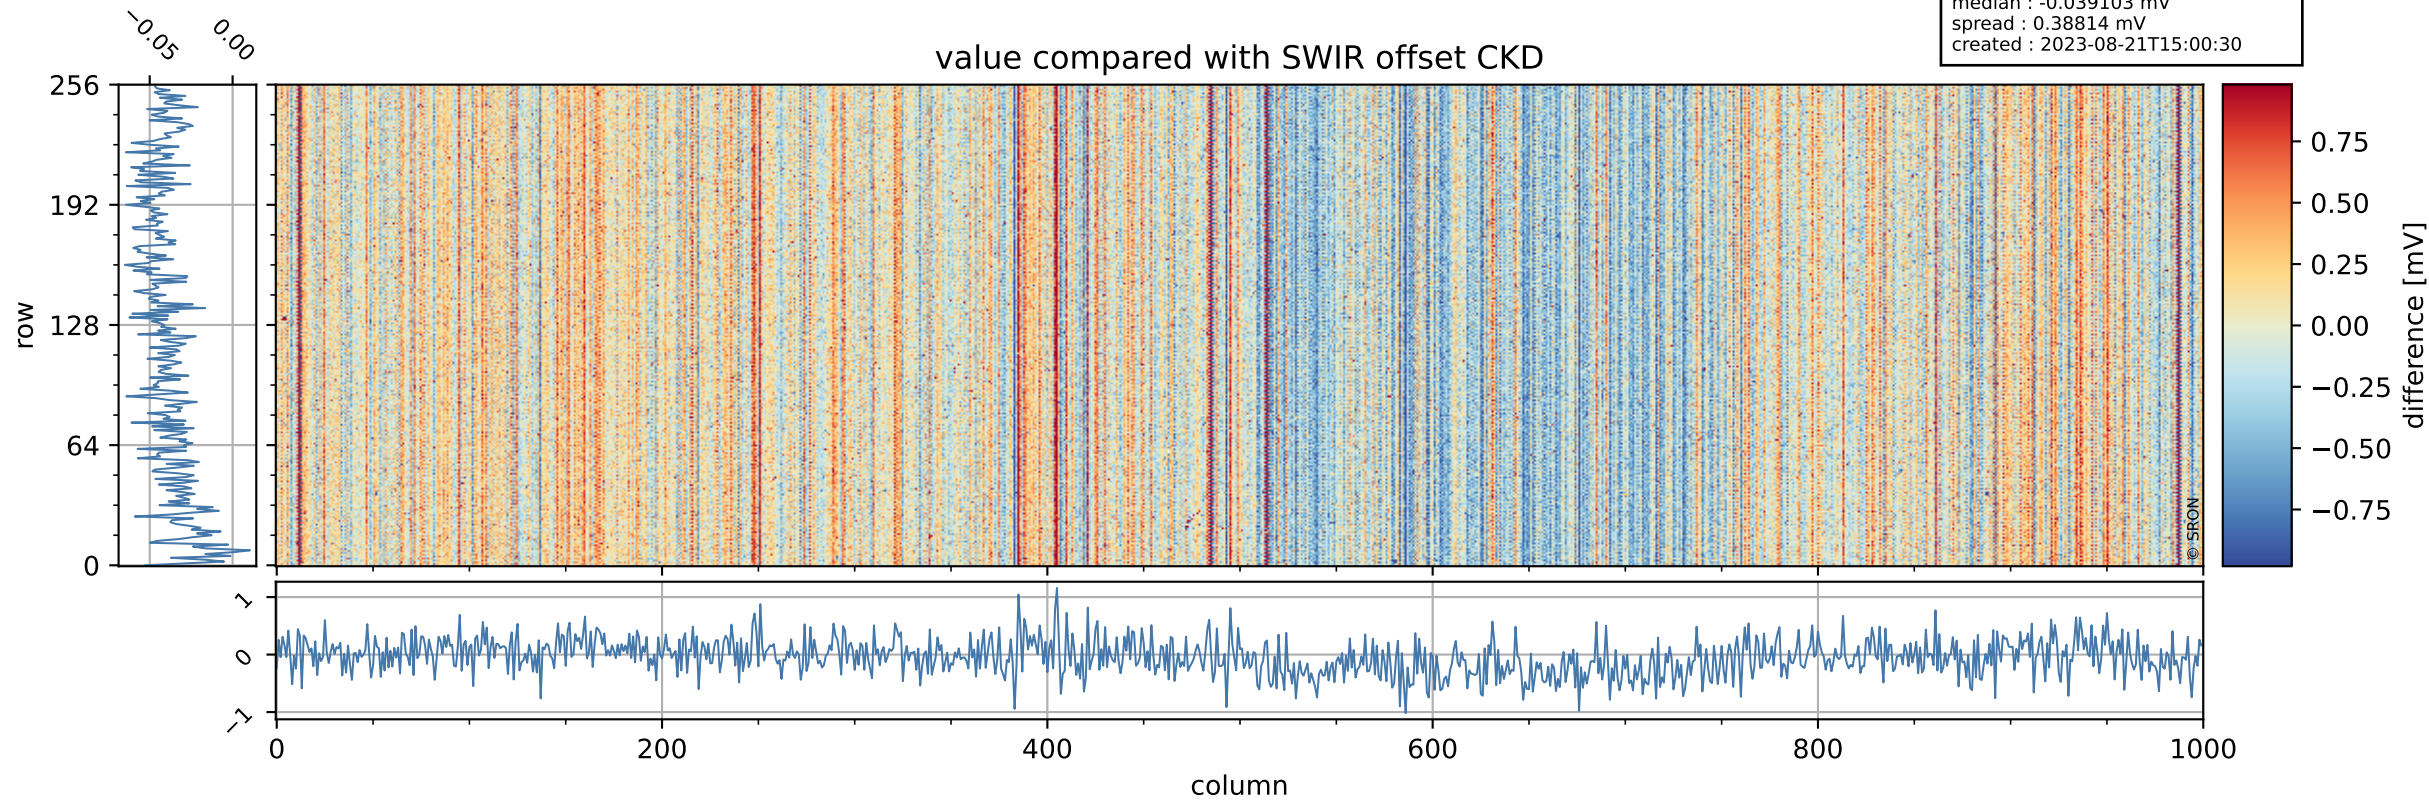

Tropomi SWIR offset (official)

orbits : 19 in [19222, 19267]
coverage : 2021-06-29 / 2021-07-02
median : 0.52597 V
spread : 0.035913 V
created : 2023-08-21T15:00:30

value detector map

Tropomi SWIR offset (official)

orbits : 19 in [19222, 19267]
coverage : 2021-06-29 / 2021-07-02
median : 31.227 μV
spread : 15.634 μV
created : 2023-08-21T15:00:30

Tropomi SWIR offset (official)

orbits : 19 in [19222, 19267]
coverage : 2021-06-29 / 2021-07-02
median : -0.039103 mV
spread : 0.38814 mV
created : 2023-08-21T15:00:30

value compared with SWIR offset CKD

Tropomi SWIR offset (official) ground-tracks of Sentinel-5P

orbits : 19 in [19222, 19267]
coverage : 2021-06-29 / 2021-07-02
created : 2023-08-21T15:00:31

Tropomi SWIR offset (official)

orbits : [2827, 19267]
coverage : 2018-04-30 / 2021-07-02
created : 2023-08-21T15:00:32

trend of detector median & temperatures