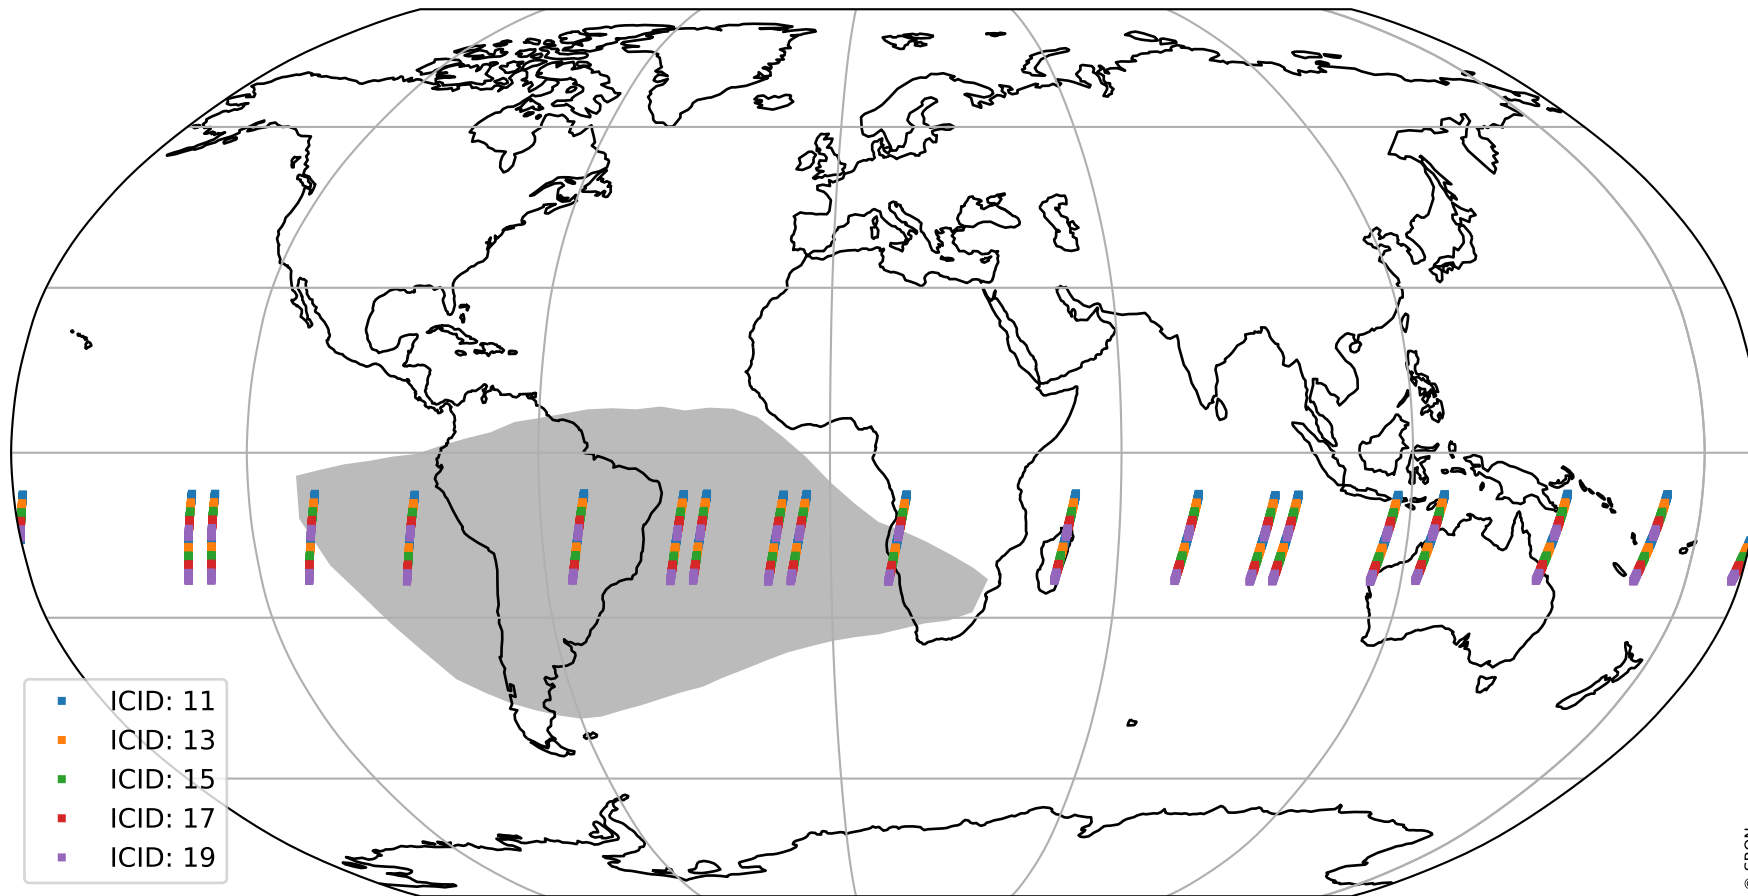

Tropomi SWIR offset (official)

orbits : 19 in [19222, 19267]
coverage : 2021-06-29 / 2021-07-02
median : 0.52597 V
spread : 0.035913 V
created : 2023-08-21T15:00:30

value detector map

Tropomi SWIR offset (official)

orbits : 19 in [19222, 19267]
coverage : 2021-06-29 / 2021-07-02
median : 31.227 μV
spread : 15.634 μV
created : 2023-08-21T15:00:30

Tropomi SWIR offset (official)

orbits : 19 in [19222, 19267]
coverage : 2021-06-29 / 2021-07-02
median : -0.039103 mV
spread : 0.38814 mV
created : 2023-08-21T15:00:30

value compared with SWIR offset CKD

Tropomi SWIR offset (official) ground-tracks of Sentinel-5P

orbits : 19 in [19222, 19267]
coverage : 2021-06-29 / 2021-07-02
created : 2023-08-21T15:00:31

Tropomi SWIR offset (official)

orbits : [2827, 19267]
coverage : 2018-04-30 / 2021-07-02
created : 2023-08-21T15:00:32

trend of detector median & temperatures