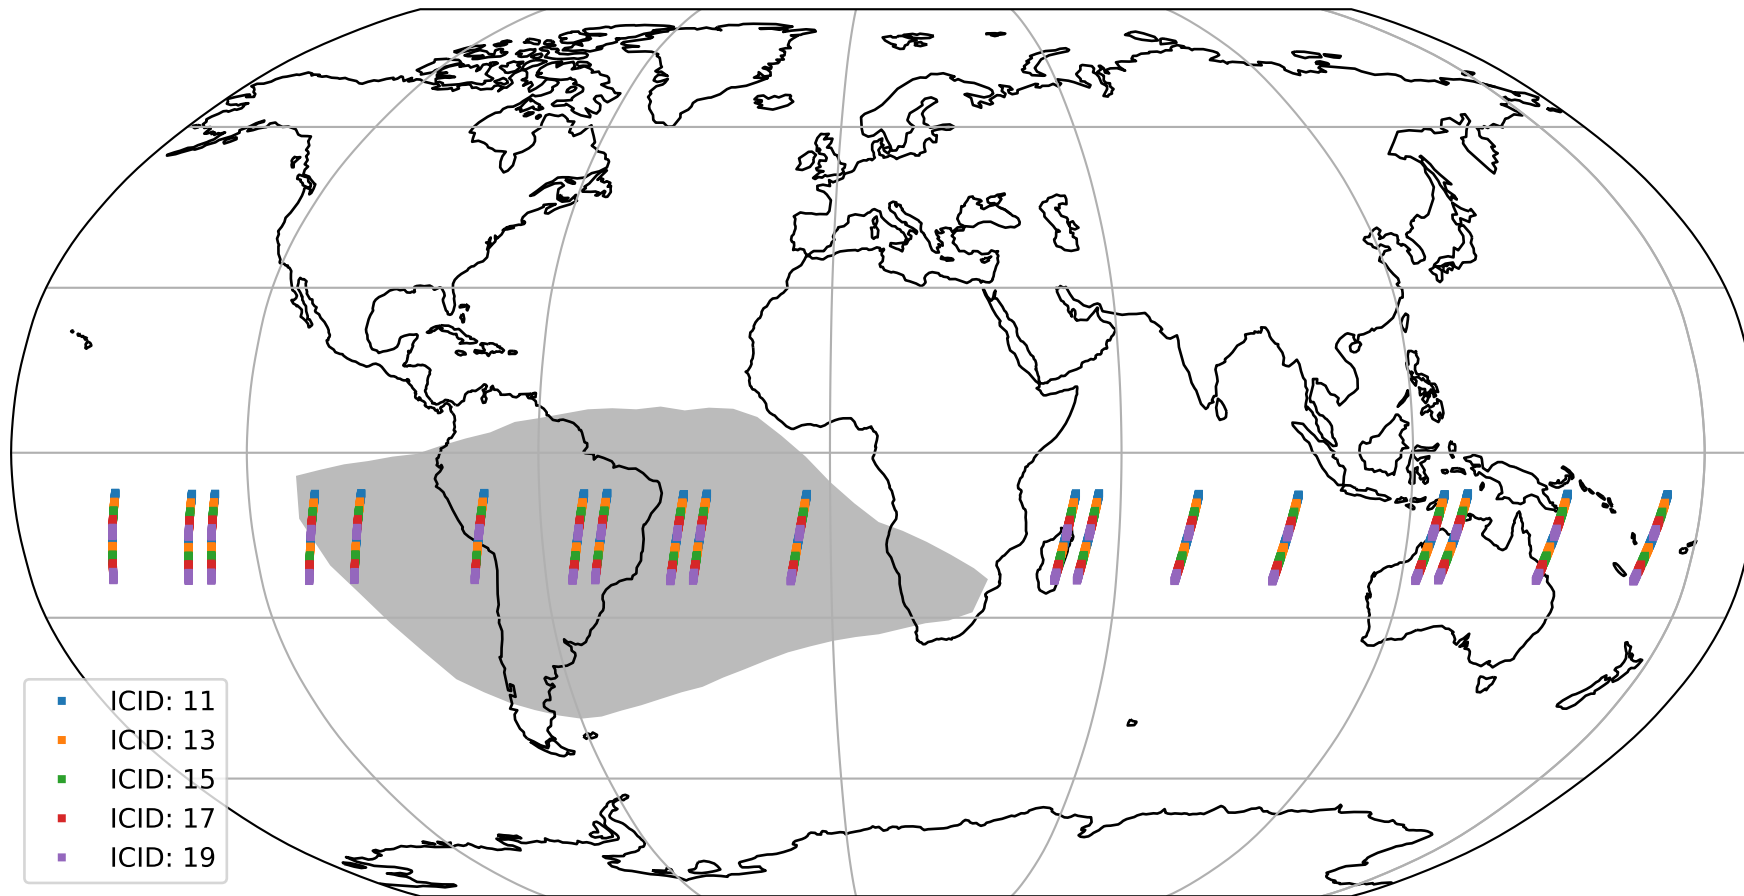

Tropomi SWIR offset (official)

orbits : 19 in [19237, 19282]
coverage : 2021-06-30 / 2021-07-03
median : 0.52598 V
spread : 0.035912 V
created : 2023-08-21T15:00:33

value detector map

Tropomi SWIR offset (official)

orbits : 19 in [19237, 19282]
coverage : 2021-06-30 / 2021-07-03
median : 31.719 μV
spread : 15.559 μV
created : 2023-08-21T15:00:33

Tropomi SWIR offset (official)

orbits : 19 in [19237, 19282]
coverage : 2021-06-30 / 2021-07-03
median : -0.031827 mV
spread : 0.38457 mV
created : 2023-08-21T15:00:34

value compared with SWIR offset CKD

Tropomi SWIR offset (official) ground-tracks of Sentinel-5P

orbits : 19 in [19237, 19282]
coverage : 2021-06-30 / 2021-07-03
created : 2023-08-21T15:00:34

Tropomi SWIR offset (official)

orbits : [2827, 19282]
coverage : 2018-04-30 / 2021-07-03
created : 2023-08-21T15:00:35

trend of detector median & temperatures