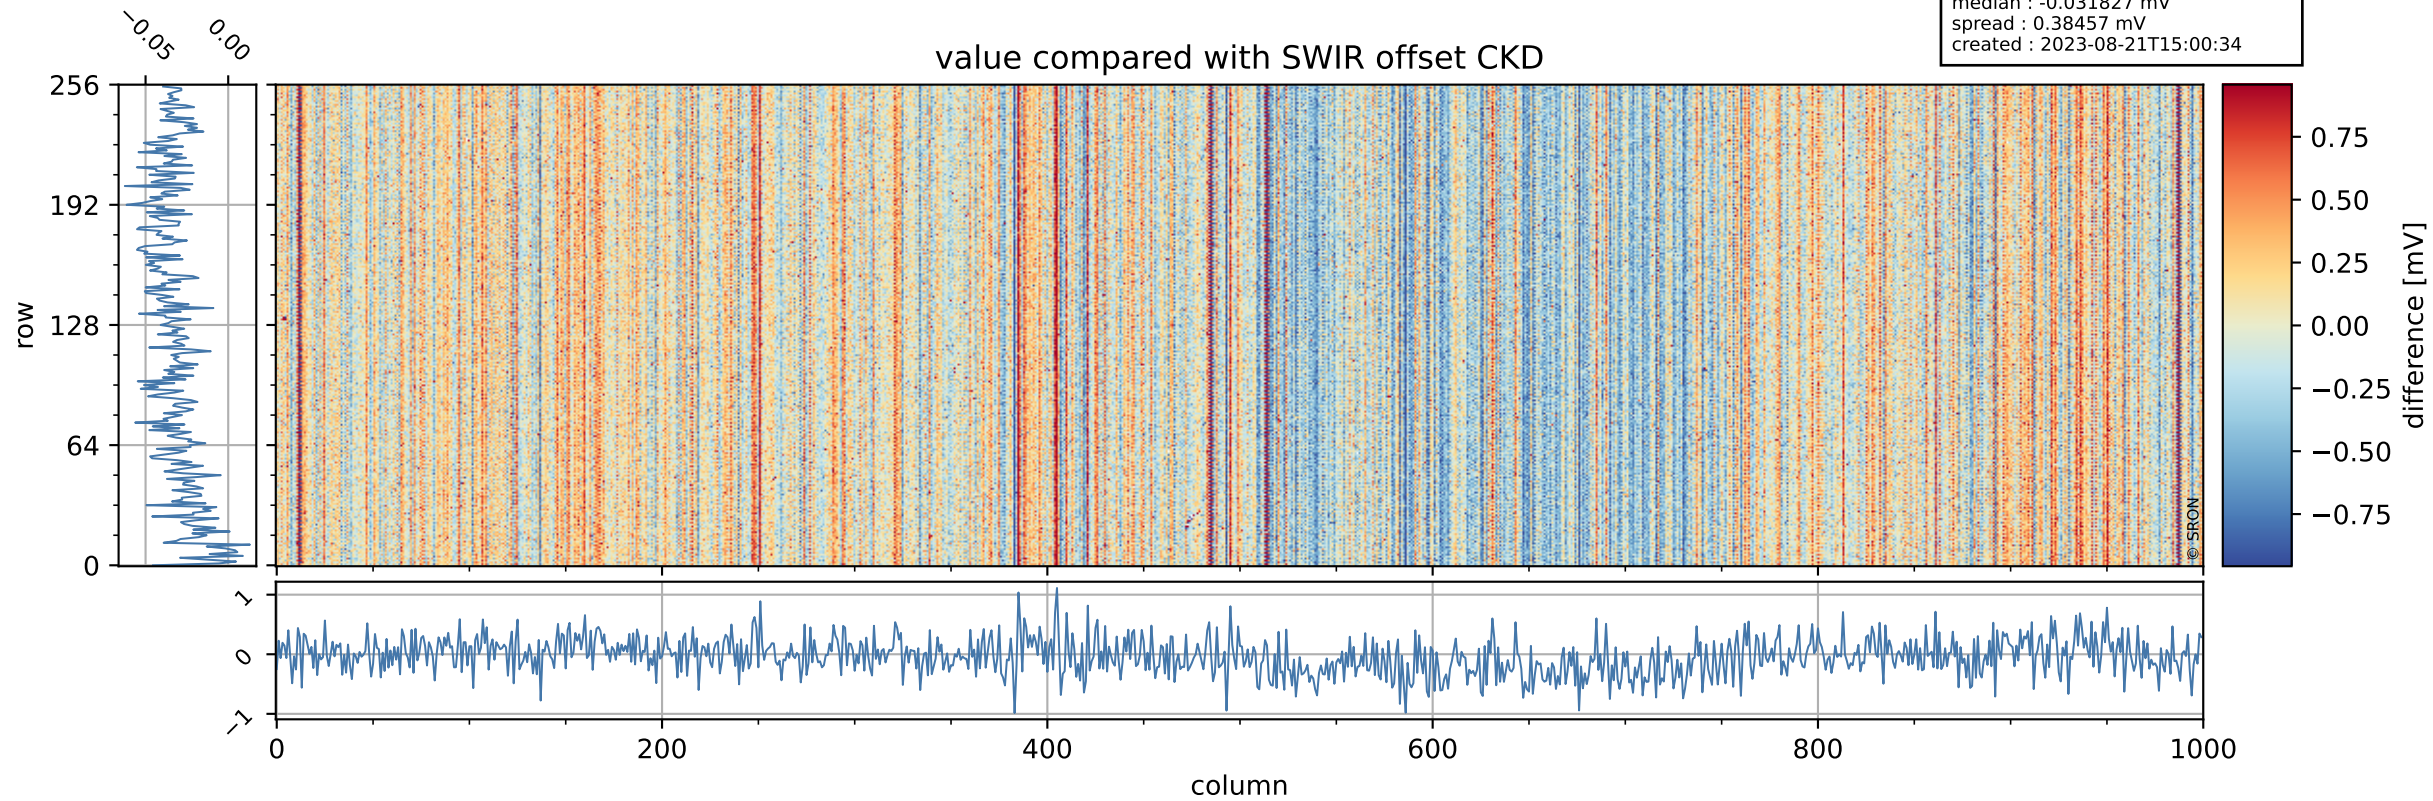

Tropomi SWIR offset (official)

orbits : 19 in [19237, 19282]
coverage : 2021-06-30 / 2021-07-03
median : 0.52598 V
spread : 0.035912 V
created : 2023-08-21T15:00:33

value detector map

Tropomi SWIR offset (official)

orbits : 19 in [19237, 19282]
coverage : 2021-06-30 / 2021-07-03
median : 31.719 μV
spread : 15.559 μV
created : 2023-08-21T15:00:33

Tropomi SWIR offset (official)

orbits : 19 in [19237, 19282]
coverage : 2021-06-30 / 2021-07-03
median : -0.031827 mV
spread : 0.38457 mV
created : 2023-08-21T15:00:34

value compared with SWIR offset CKD

Tropomi SWIR offset (official) ground-tracks of Sentinel-5P

orbits : 19 in [19237, 19282]
coverage : 2021-06-30 / 2021-07-03
created : 2023-08-21T15:00:34

Tropomi SWIR offset (official)

orbits : [2827, 19282]
coverage : 2018-04-30 / 2021-07-03
created : 2023-08-21T15:00:35

trend of detector median & temperatures