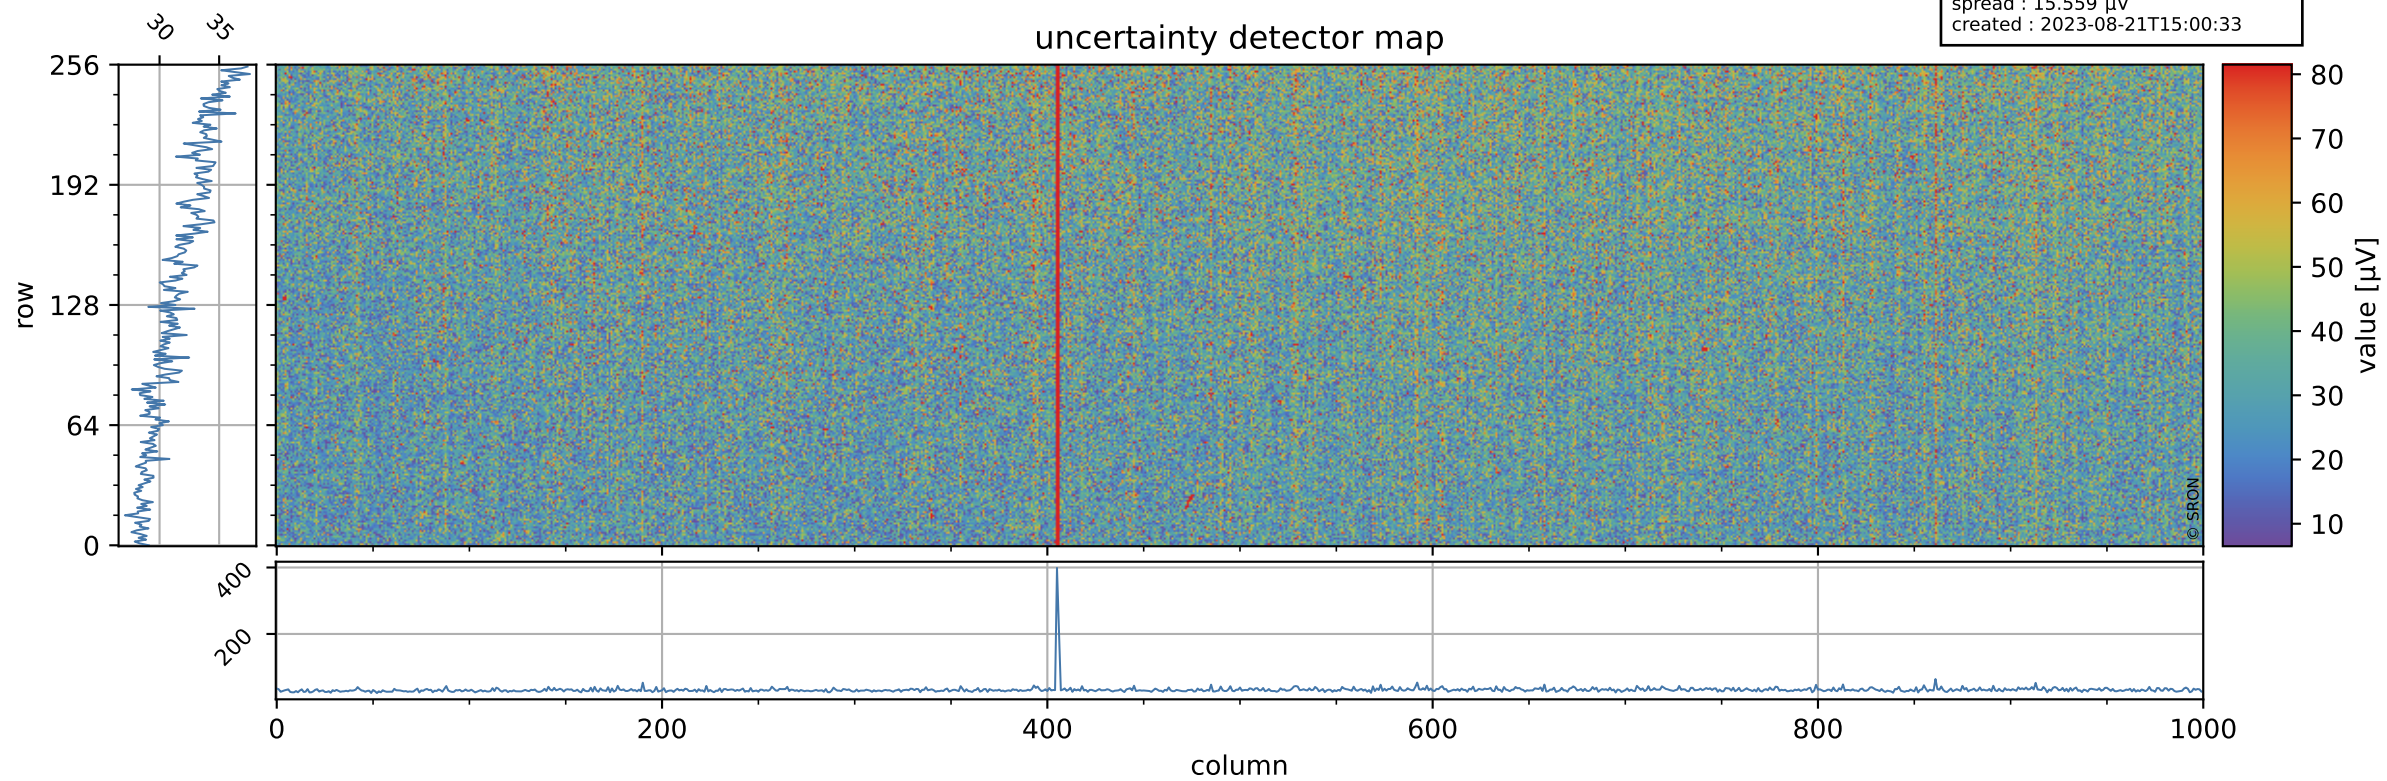

Tropomi SWIR offset (official)

orbits : 19 in [19237, 19282]
coverage : 2021-06-30 / 2021-07-03
median : 0.52598 V
spread : 0.035912 V
created : 2023-08-21T15:00:33

value detector map

Tropomi SWIR offset (official)

orbits : 19 in [19237, 19282]
coverage : 2021-06-30 / 2021-07-03
median : 31.719 μV
spread : 15.559 μV
created : 2023-08-21T15:00:33

Tropomi SWIR offset (official)

orbits : 19 in [19237, 19282]
coverage : 2021-06-30 / 2021-07-03
median : -0.031827 mV
spread : 0.38457 mV
created : 2023-08-21T15:00:34

value compared with SWIR offset CKD

Tropomi SWIR offset (official) ground-tracks of Sentinel-5P

orbits : 19 in [19237, 19282]
coverage : 2021-06-30 / 2021-07-03
created : 2023-08-21T15:00:34

Tropomi SWIR offset (official)

orbits : [2827, 19282]
coverage : 2018-04-30 / 2021-07-03
created : 2023-08-21T15:00:35

trend of detector median & temperatures