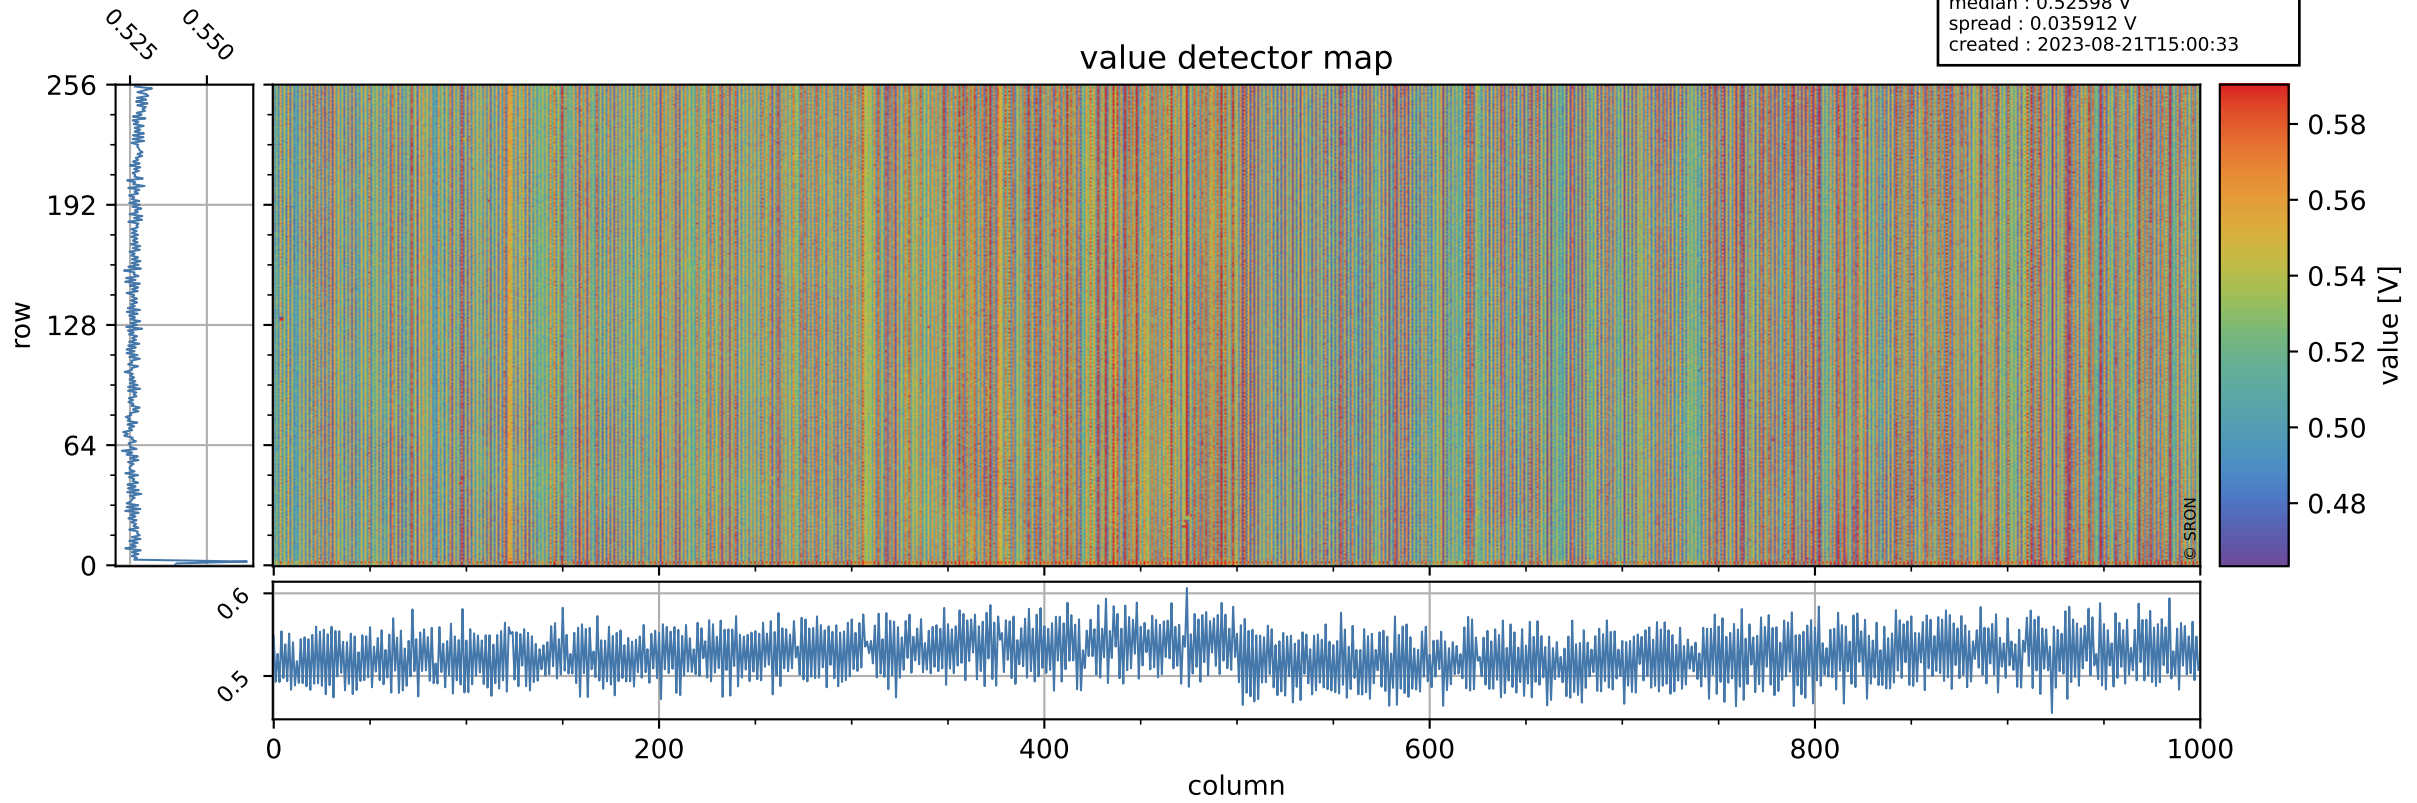

Tropomi SWIR offset (official)

orbits : 19 in [19237, 19282]
coverage : 2021-06-30 / 2021-07-03
median : 0.52598 V
spread : 0.035912 V
created : 2023-08-21T15:00:33

value detector map

Tropomi SWIR offset (official)

orbits : 19 in [19237, 19282]
coverage : 2021-06-30 / 2021-07-03
median : 31.719 μV
spread : 15.559 μV
created : 2023-08-21T15:00:33

Tropomi SWIR offset (official)

orbits : 19 in [19237, 19282]
coverage : 2021-06-30 / 2021-07-03
median : -0.031827 mV
spread : 0.38457 mV
created : 2023-08-21T15:00:34

value compared with SWIR offset CKD

Tropomi SWIR offset (official) ground-tracks of Sentinel-5P

orbits : 19 in [19237, 19282]
coverage : 2021-06-30 / 2021-07-03
created : 2023-08-21T15:00:34

Tropomi SWIR offset (official)

orbits : [2827, 19282]
coverage : 2018-04-30 / 2021-07-03
created : 2023-08-21T15:00:35

trend of detector median & temperatures