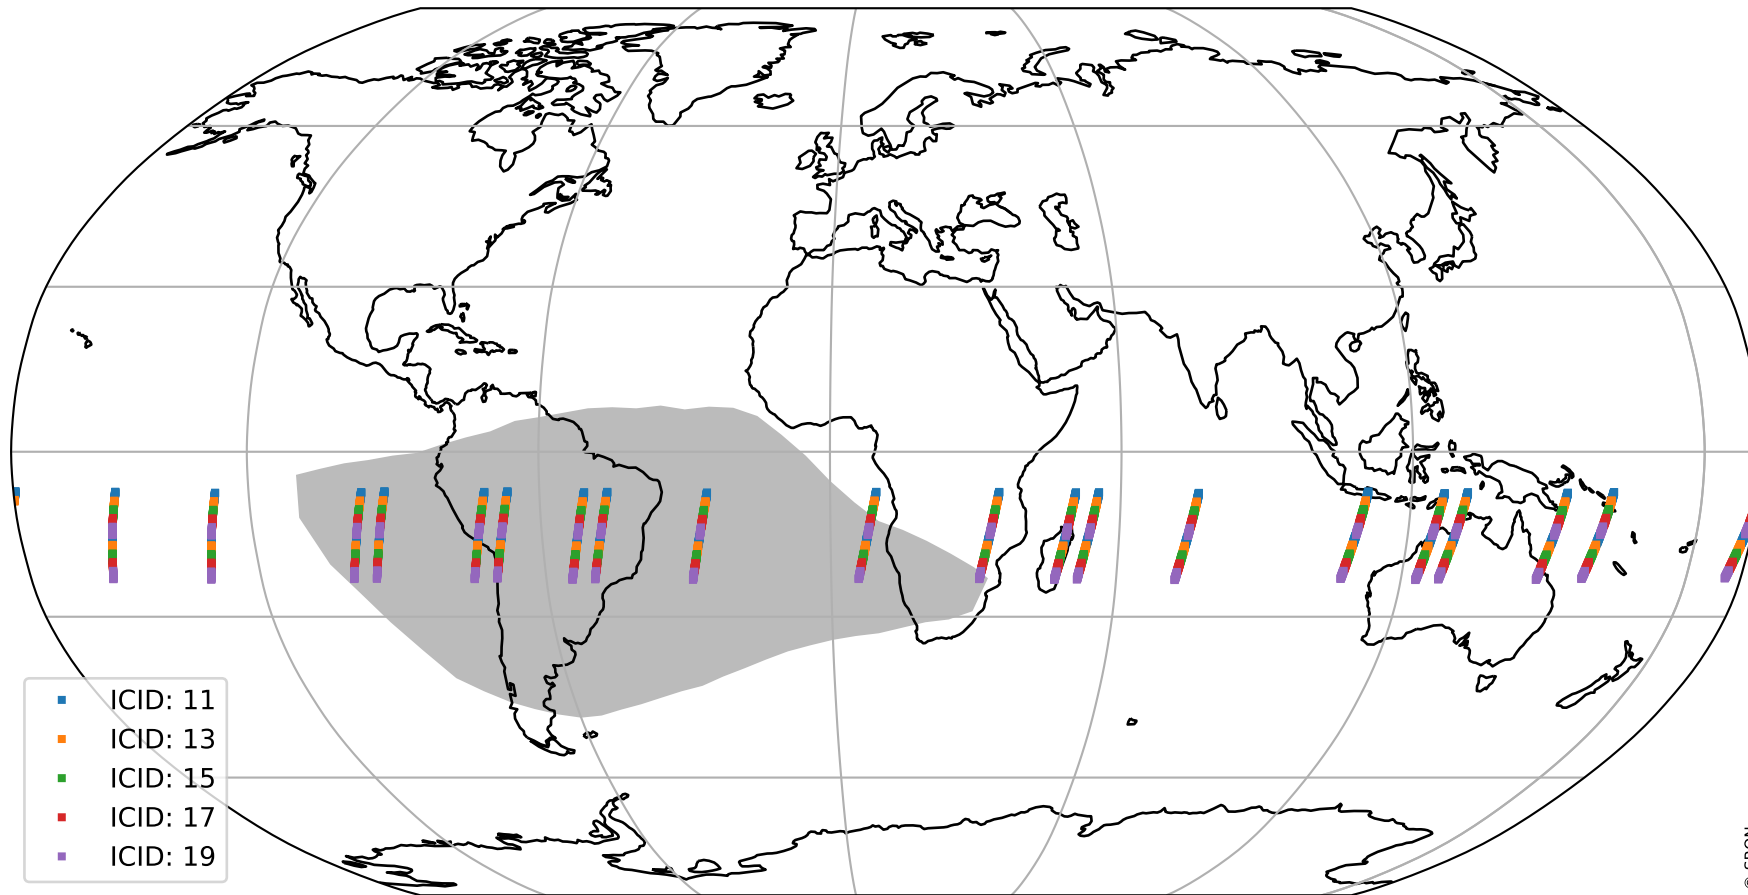

Tropomi SWIR offset (official)

orbits : 20 in [19252, 19297]
coverage : 2021-07-01 / 2021-07-04
median : 0.526 V
spread : 0.035912 V
created : 2023-08-21T15:00:36

value detector map

Tropomi SWIR offset (official)

orbits : 20 in [19252, 19297]
coverage : 2021-07-01 / 2021-07-04
median : 31.463 μV
spread : 15.606 μV
created : 2023-08-21T15:00:37

Tropomi SWIR offset (official)

orbits : 20 in [19252, 19297]
coverage : 2021-07-01 / 2021-07-04
median : -0.012367 mV
spread : 0.38237 mV
created : 2023-08-21T15:00:37

value compared with SWIR offset CKD

Tropomi SWIR offset (official) ground-tracks of Sentinel-5P

orbits : 20 in [19252, 19297]
coverage : 2021-07-01 / 2021-07-04
created : 2023-08-21T15:00:38

Tropomi SWIR offset (official)

orbits : [2827, 19297]
coverage : 2018-04-30 / 2021-07-04
created : 2023-08-21T15:00:38

trend of detector median & temperatures