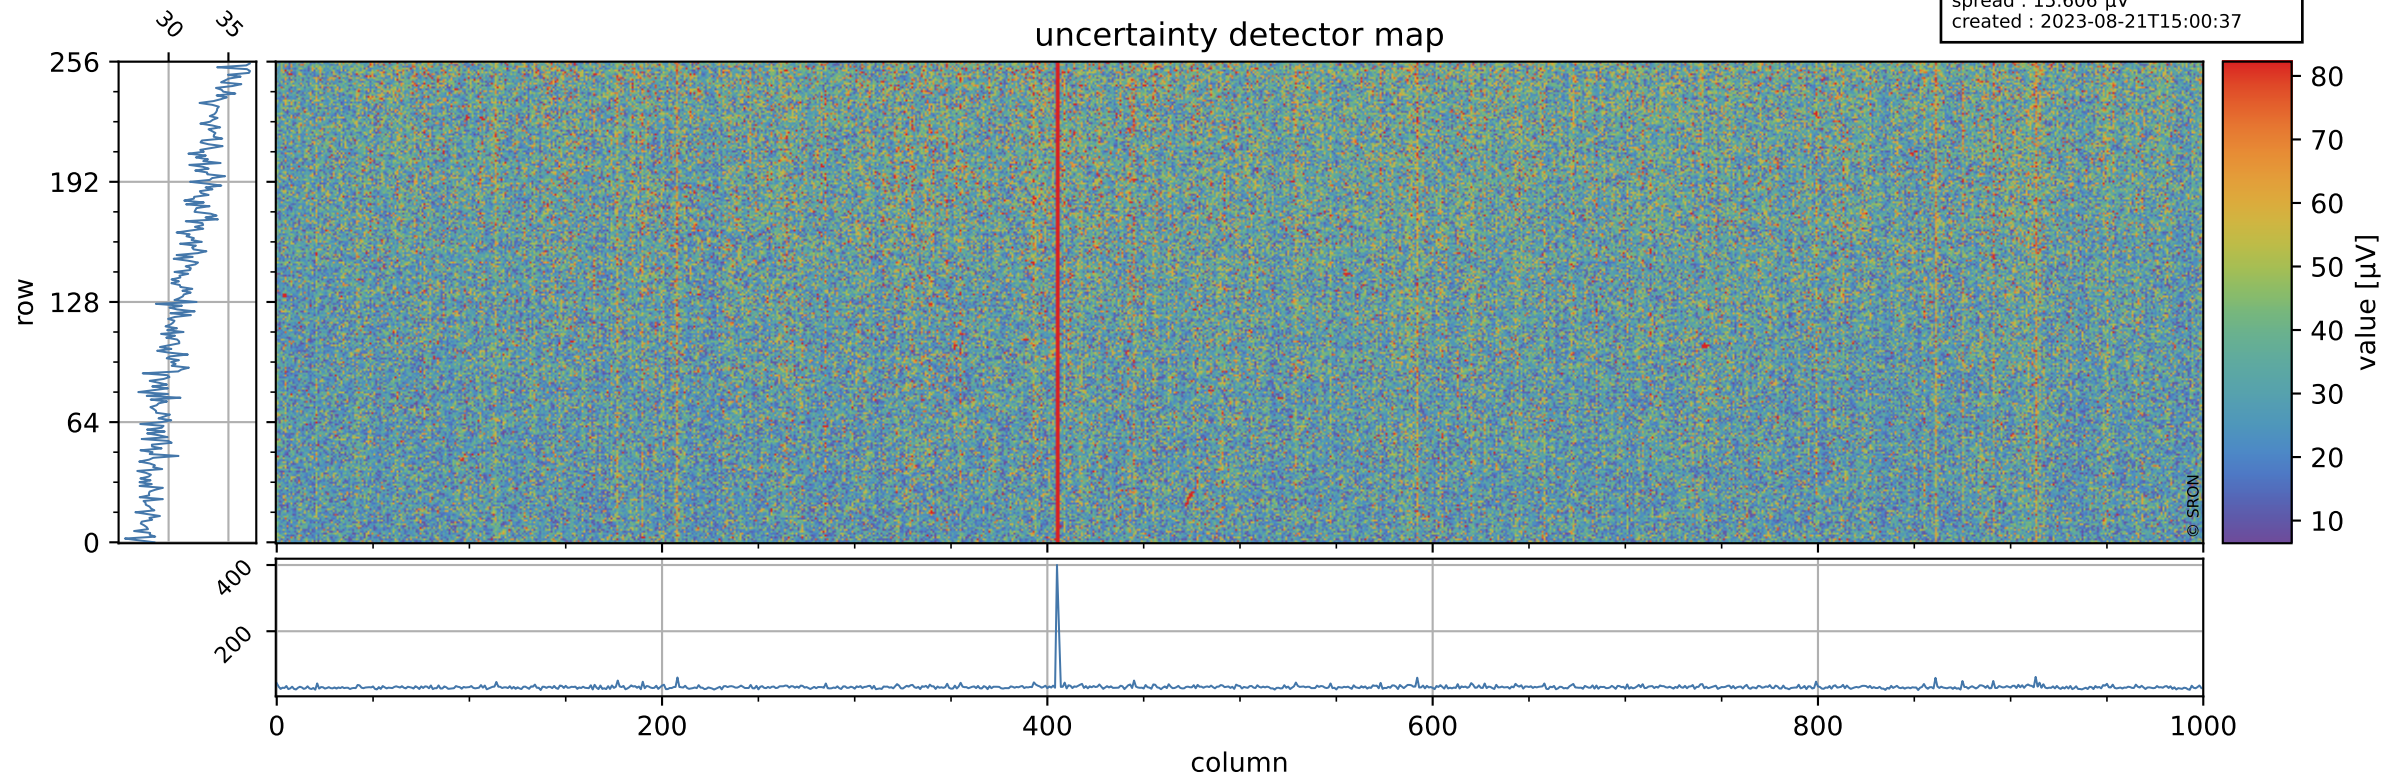

Tropomi SWIR offset (official)

orbits : 20 in [19252, 19297]
coverage : 2021-07-01 / 2021-07-04
median : 0.526 V
spread : 0.035912 V
created : 2023-08-21T15:00:36

value detector map

Tropomi SWIR offset (official)

orbits : 20 in [19252, 19297]
coverage : 2021-07-01 / 2021-07-04
median : 31.463 μV
spread : 15.606 μV
created : 2023-08-21T15:00:37

Tropomi SWIR offset (official)

orbits : 20 in [19252, 19297]
coverage : 2021-07-01 / 2021-07-04
median : -0.012367 mV
spread : 0.38237 mV
created : 2023-08-21T15:00:37

value compared with SWIR offset CKD

Tropomi SWIR offset (official) ground-tracks of Sentinel-5P

orbits : 20 in [19252, 19297]
coverage : 2021-07-01 / 2021-07-04
created : 2023-08-21T15:00:38

Tropomi SWIR offset (official)

orbits : [2827, 19297]
coverage : 2018-04-30 / 2021-07-04
created : 2023-08-21T15:00:38

trend of detector median & temperatures