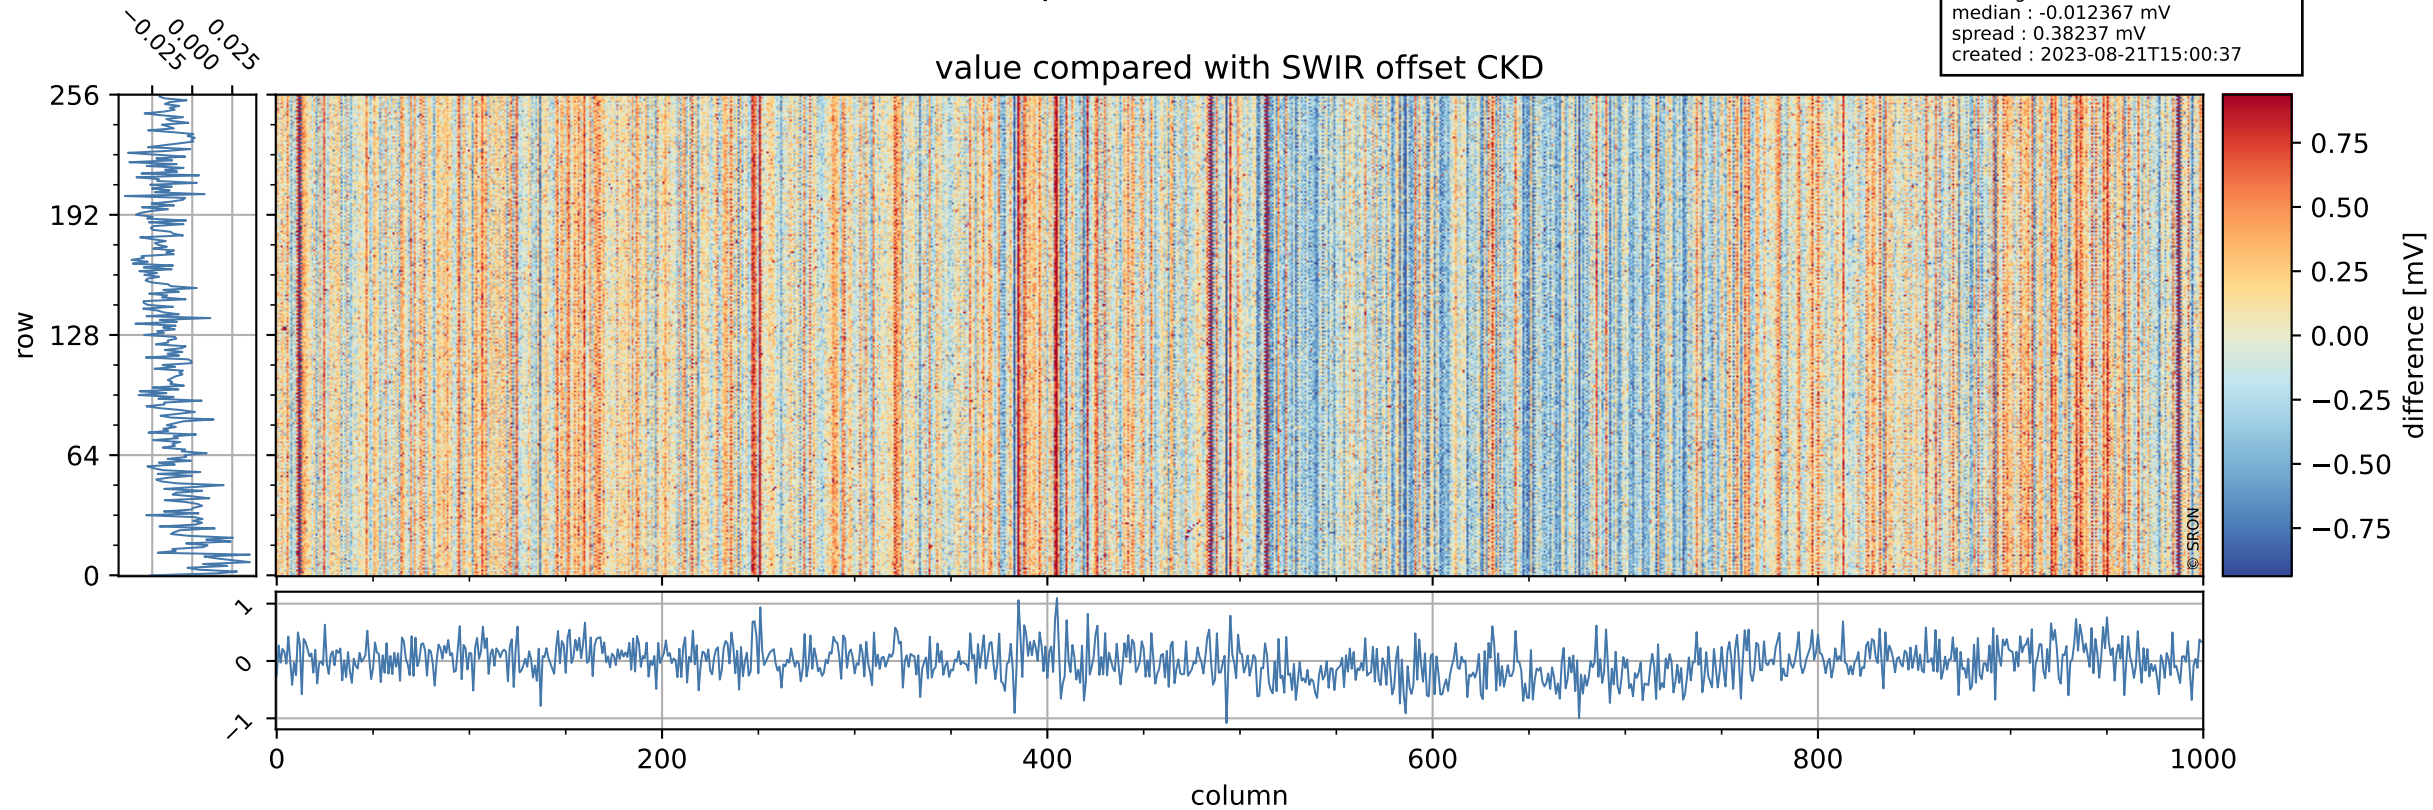

Tropomi SWIR offset (official)

orbits : 20 in [19252, 19297]
coverage : 2021-07-01 / 2021-07-04
median : 0.526 V
spread : 0.035912 V
created : 2023-08-21T15:00:36

value detector map

Tropomi SWIR offset (official)

orbits : 20 in [19252, 19297]
coverage : 2021-07-01 / 2021-07-04
median : 31.463 μV
spread : 15.606 μV
created : 2023-08-21T15:00:37

Tropomi SWIR offset (official)

orbits : 20 in [19252, 19297]
coverage : 2021-07-01 / 2021-07-04
median : -0.012367 mV
spread : 0.38237 mV
created : 2023-08-21T15:00:37

value compared with SWIR offset CKD

Tropomi SWIR offset (official) ground-tracks of Sentinel-5P

orbits : 20 in [19252, 19297]
coverage : 2021-07-01 / 2021-07-04
created : 2023-08-21T15:00:38

Tropomi SWIR offset (official)

orbits : [2827, 19297]
coverage : 2018-04-30 / 2021-07-04
created : 2023-08-21T15:00:38

trend of detector median & temperatures