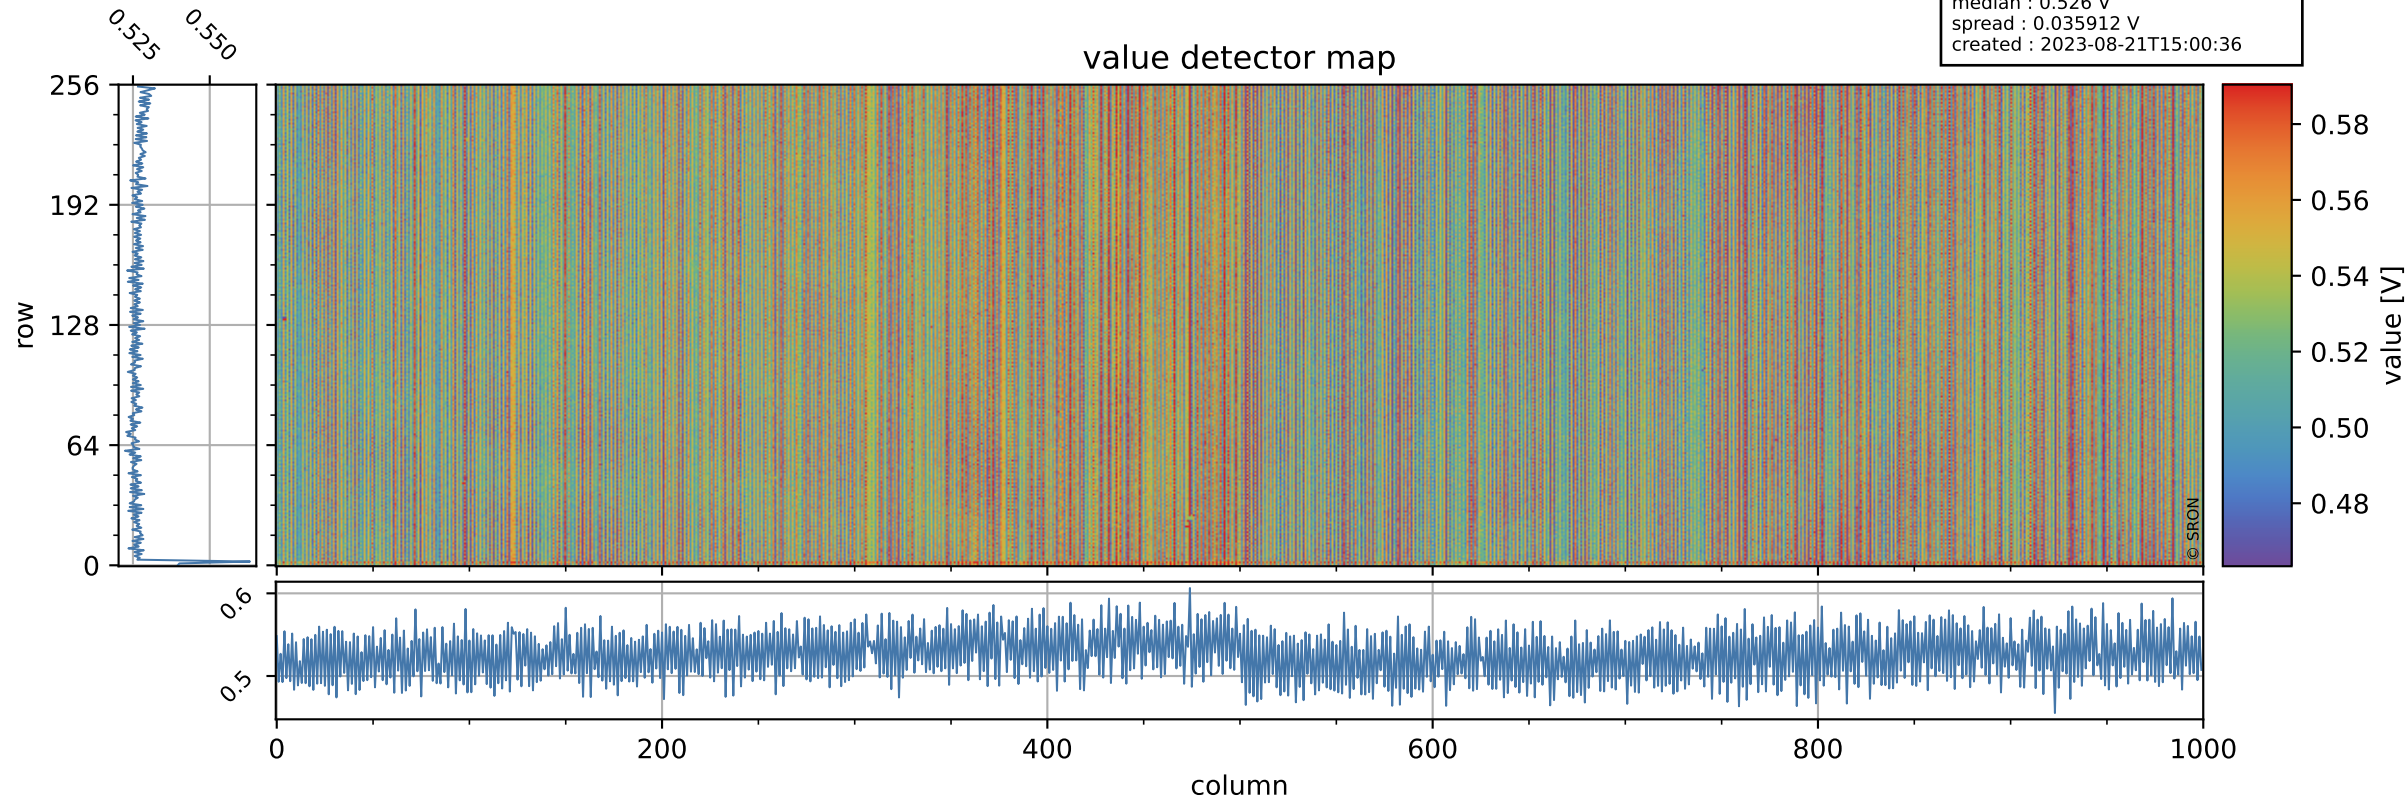

Tropomi SWIR offset (official)

orbits : 20 in [19252, 19297]
coverage : 2021-07-01 / 2021-07-04
median : 0.526 V
spread : 0.035912 V
created : 2023-08-21T15:00:36

value detector map

Tropomi SWIR offset (official)

orbits : 20 in [19252, 19297]
coverage : 2021-07-01 / 2021-07-04
median : 31.463 μV
spread : 15.606 μV
created : 2023-08-21T15:00:37

Tropomi SWIR offset (official)

orbits : 20 in [19252, 19297]
coverage : 2021-07-01 / 2021-07-04
median : -0.012367 mV
spread : 0.38237 mV
created : 2023-08-21T15:00:37

value compared with SWIR offset CKD

Tropomi SWIR offset (official) ground-tracks of Sentinel-5P

orbits : 20 in [19252, 19297]
coverage : 2021-07-01 / 2021-07-04
created : 2023-08-21T15:00:38

Tropomi SWIR offset (official)

orbits : [2827, 19297]
coverage : 2018-04-30 / 2021-07-04
created : 2023-08-21T15:00:38

trend of detector median & temperatures