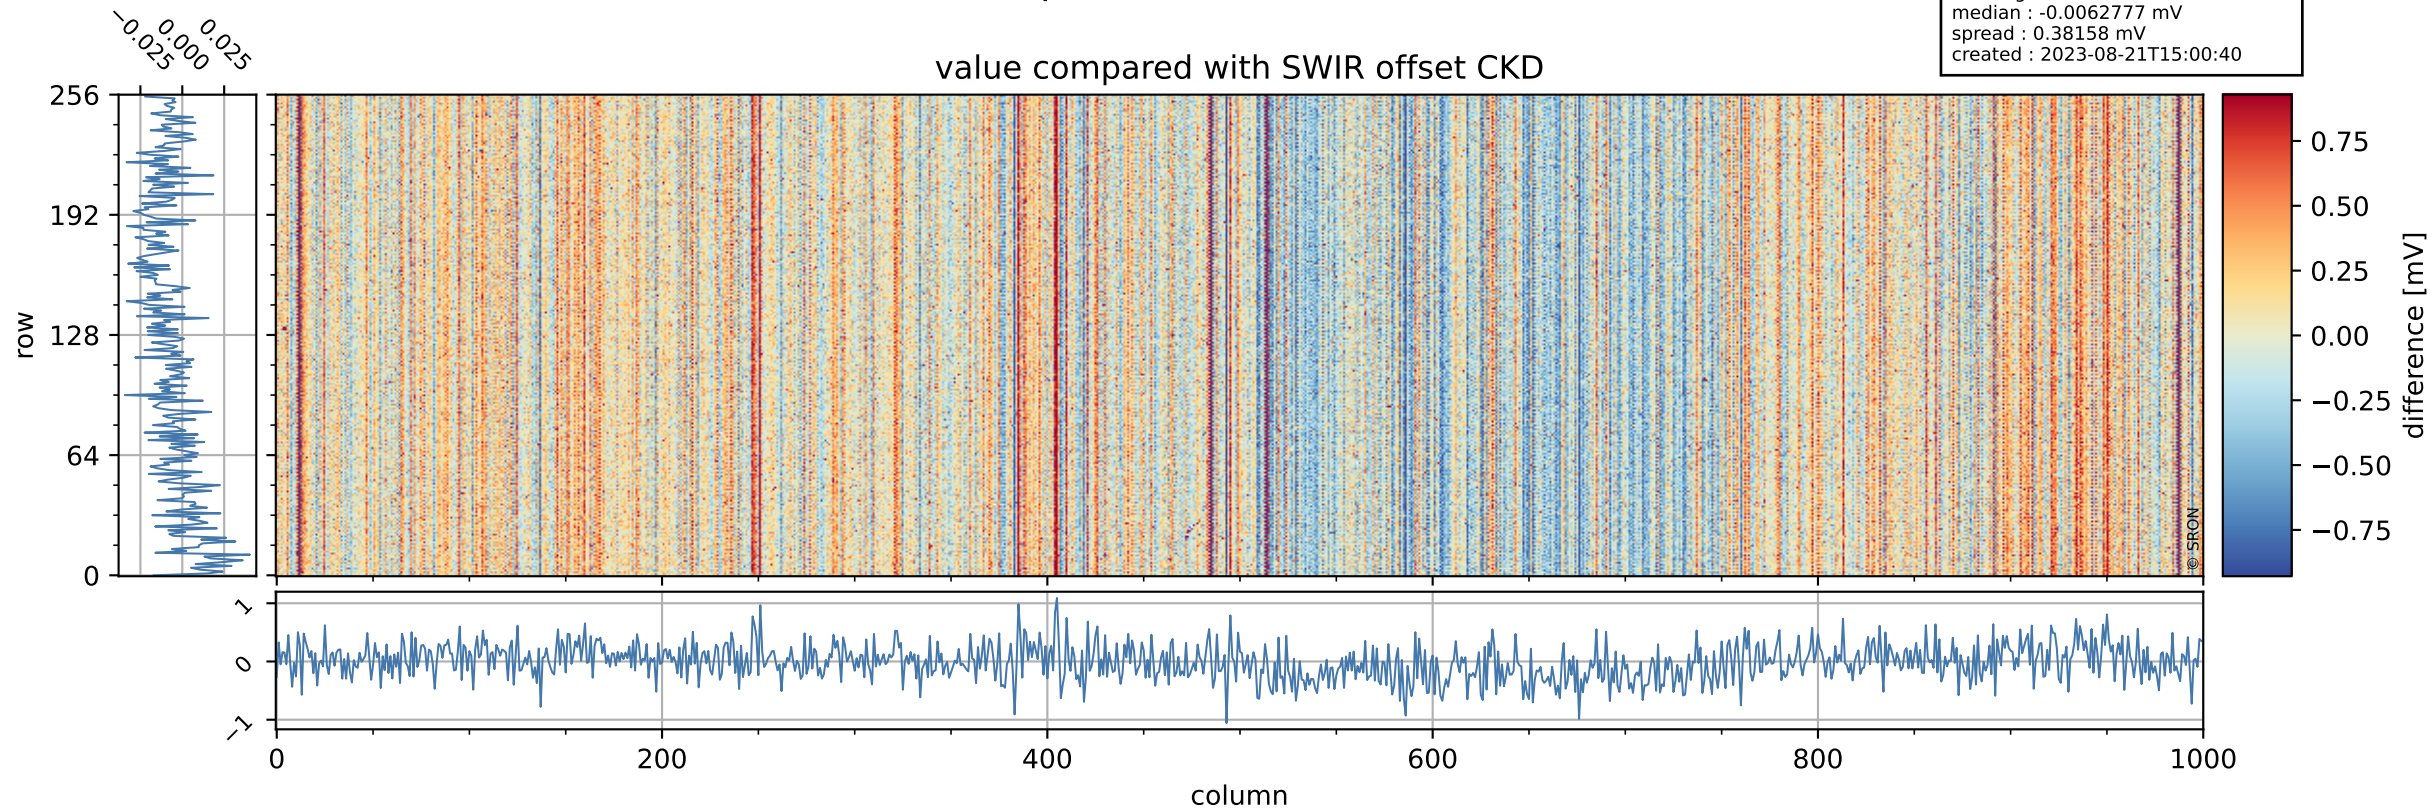

Tropomi SWIR offset (official)

orbits : 19 in [19267, 19312]
coverage : 2021-07-02 / 2021-07-05
median : 0.52601 V
spread : 0.035913 V
created : 2023-08-21T15:00:40

value detector map

Tropomi SWIR offset (official)

orbits : 19 in [19267, 19312]
coverage : 2021-07-02 / 2021-07-05
median : 32.378 μV
spread : 16.01 μV
created : 2023-08-21T15:00:40

Tropomi SWIR offset (official)

orbits : 19 in [19267, 19312]
coverage : 2021-07-02 / 2021-07-05
median : -0.0062777 mV
spread : 0.38158 mV
created : 2023-08-21T15:00:40

value compared with SWIR offset CKD

Tropomi SWIR offset (official) ground-tracks of Sentinel-5P

orbits : 19 in [19267, 19312]
coverage : 2021-07-02 / 2021-07-05
created : 2023-08-21T15:00:41

Tropomi SWIR offset (official)

orbits : [2827, 19312]
coverage : 2018-04-30 / 2021-07-05
created : 2023-08-21T15:00:41

trend of detector median & temperatures