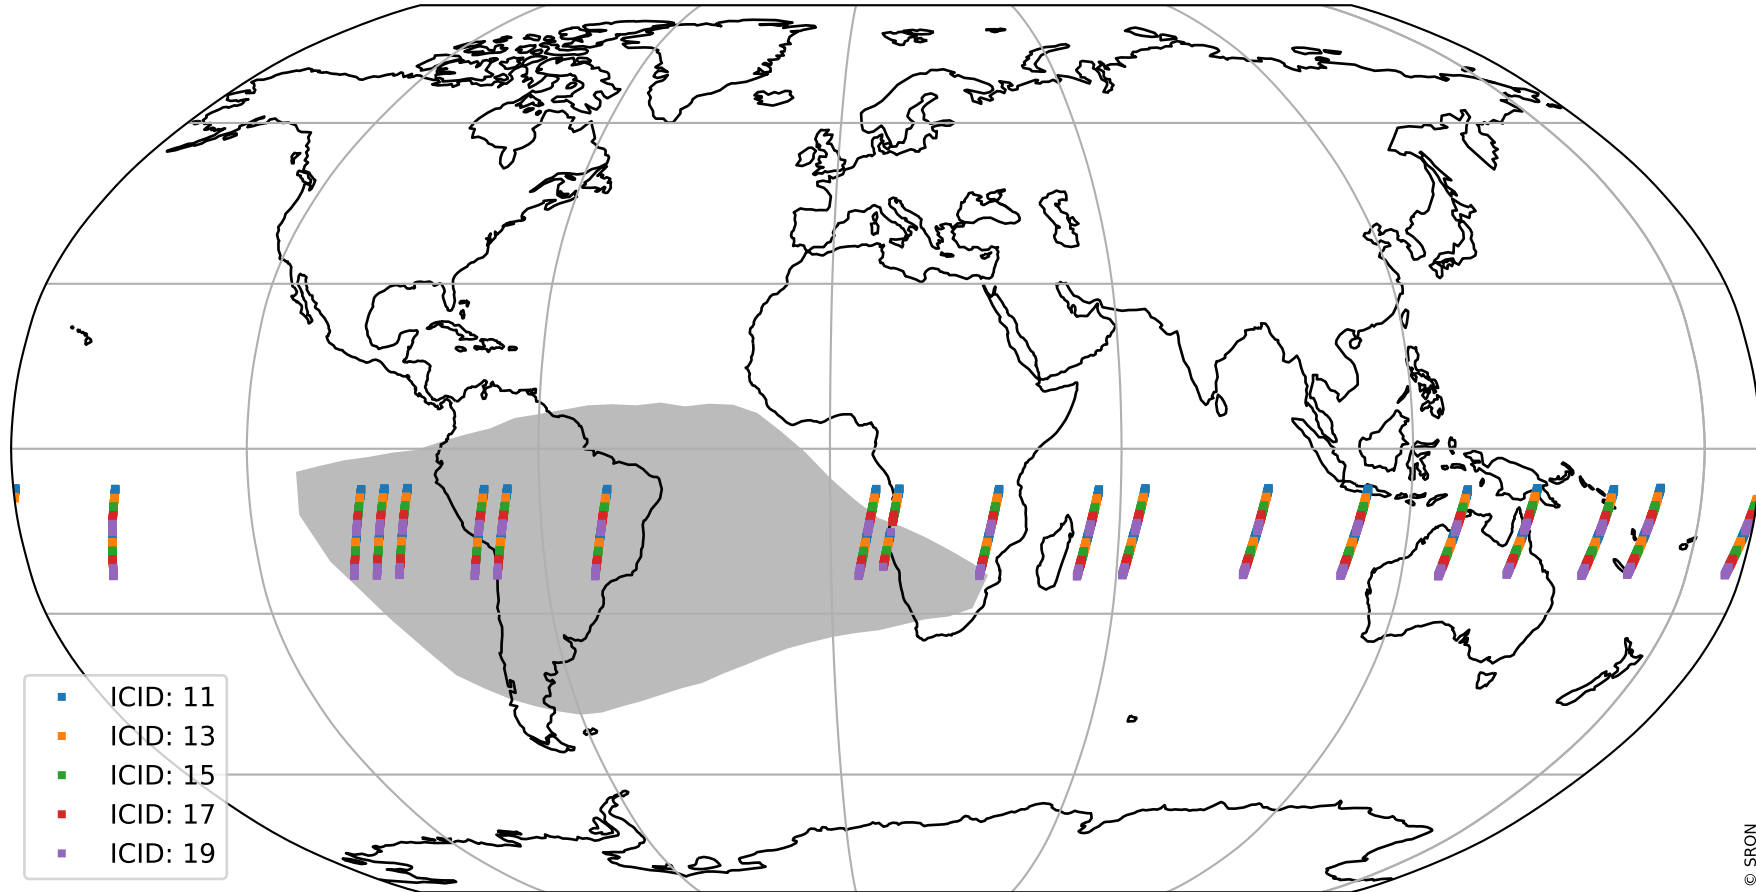

Tropomi SWIR offset (official)

orbits : 19 in [19267, 19312]
coverage : 2021-07-02 / 2021-07-05
median : 0.52601 V
spread : 0.035913 V
created : 2023-08-21T15:00:40

value detector map

Tropomi SWIR offset (official)

orbits : 19 in [19267, 19312]
coverage : 2021-07-02 / 2021-07-05
median : 32.378 μV
spread : 16.01 μV
created : 2023-08-21T15:00:40

Tropomi SWIR offset (official)

orbits : 19 in [19267, 19312]
coverage : 2021-07-02 / 2021-07-05
median : -0.0062777 mV
spread : 0.38158 mV
created : 2023-08-21T15:00:40

value compared with SWIR offset CKD

Tropomi SWIR offset (official) ground-tracks of Sentinel-5P

orbits : 19 in [19267, 19312]
coverage : 2021-07-02 / 2021-07-05
created : 2023-08-21T15:00:41

Tropomi SWIR offset (official)

orbits : [2827, 19312]
coverage : 2018-04-30 / 2021-07-05
created : 2023-08-21T15:00:41

trend of detector median & temperatures