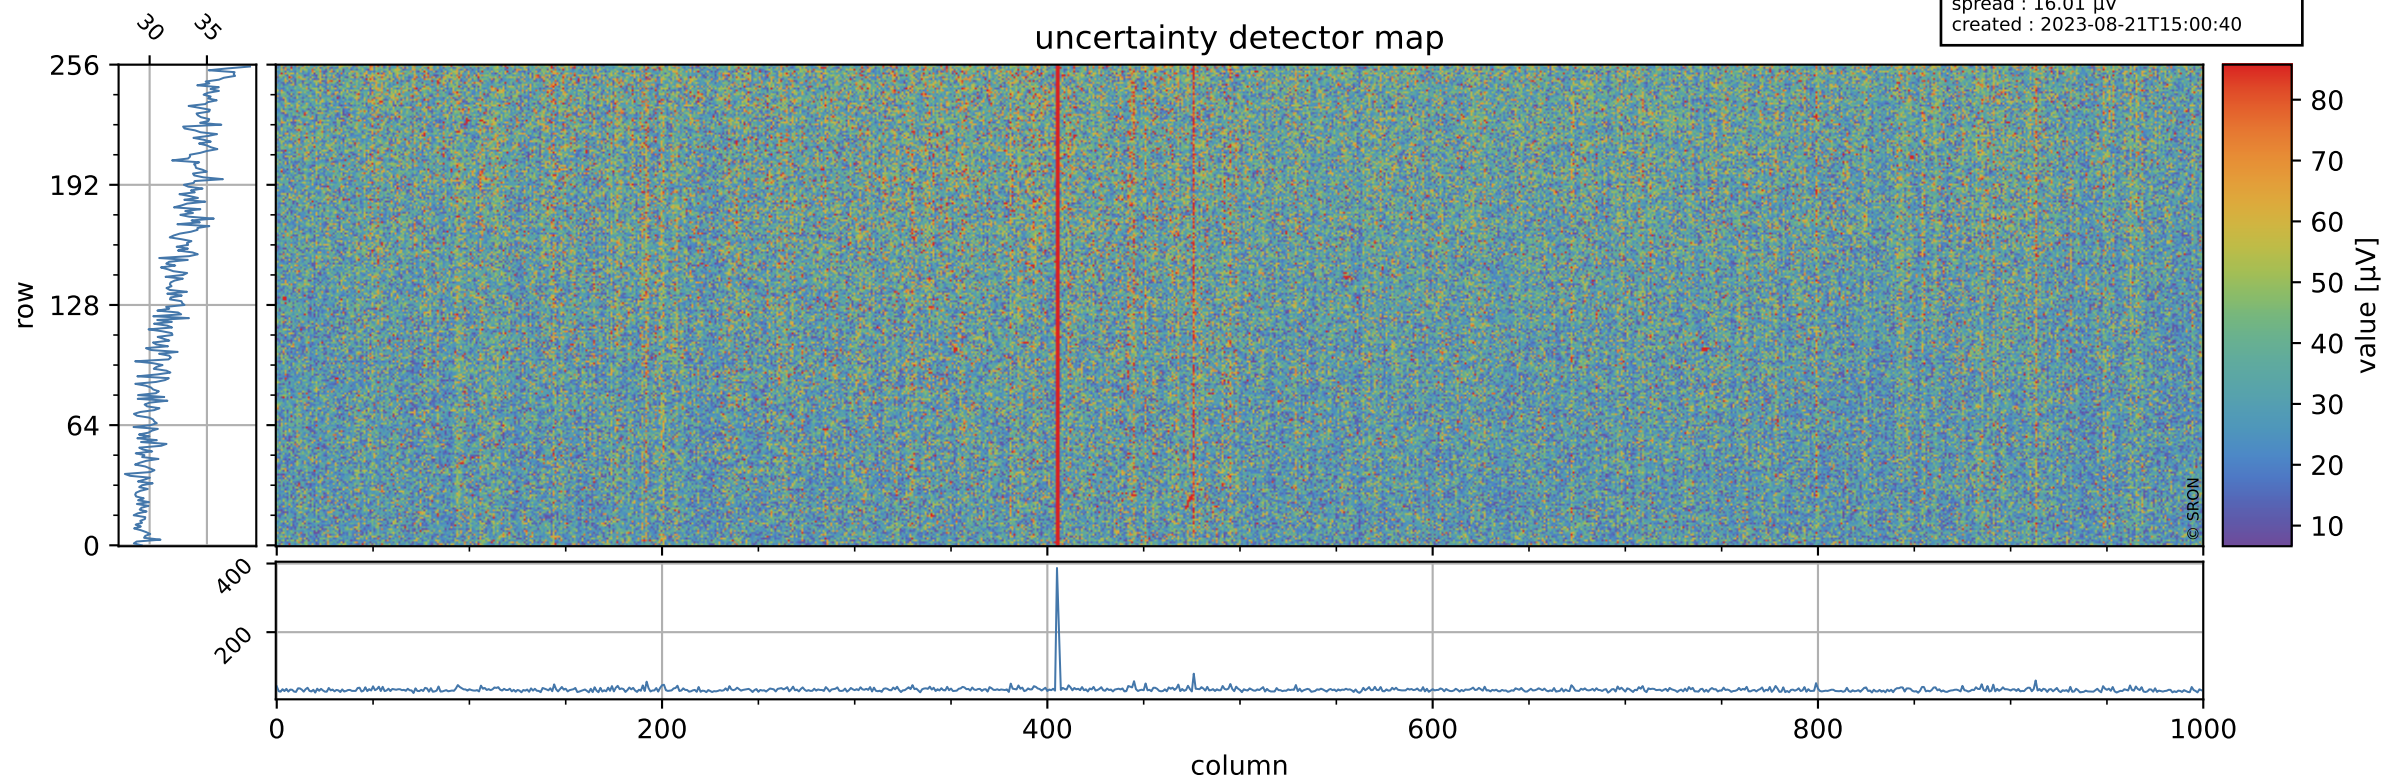

Tropomi SWIR offset (official)

orbits : 19 in [19267, 19312]
coverage : 2021-07-02 / 2021-07-05
median : 0.52601 V
spread : 0.035913 V
created : 2023-08-21T15:00:40

value detector map

Tropomi SWIR offset (official)

orbits : 19 in [19267, 19312]
coverage : 2021-07-02 / 2021-07-05
median : 32.378 μV
spread : 16.01 μV
created : 2023-08-21T15:00:40

Tropomi SWIR offset (official)

orbits : 19 in [19267, 19312]
coverage : 2021-07-02 / 2021-07-05
median : -0.0062777 mV
spread : 0.38158 mV
created : 2023-08-21T15:00:40

value compared with SWIR offset CKD

Tropomi SWIR offset (official) ground-tracks of Sentinel-5P

orbits : 19 in [19267, 19312]
coverage : 2021-07-02 / 2021-07-05
created : 2023-08-21T15:00:41

Tropomi SWIR offset (official)

orbits : [2827, 19312]
coverage : 2018-04-30 / 2021-07-05
created : 2023-08-21T15:00:41

trend of detector median & temperatures