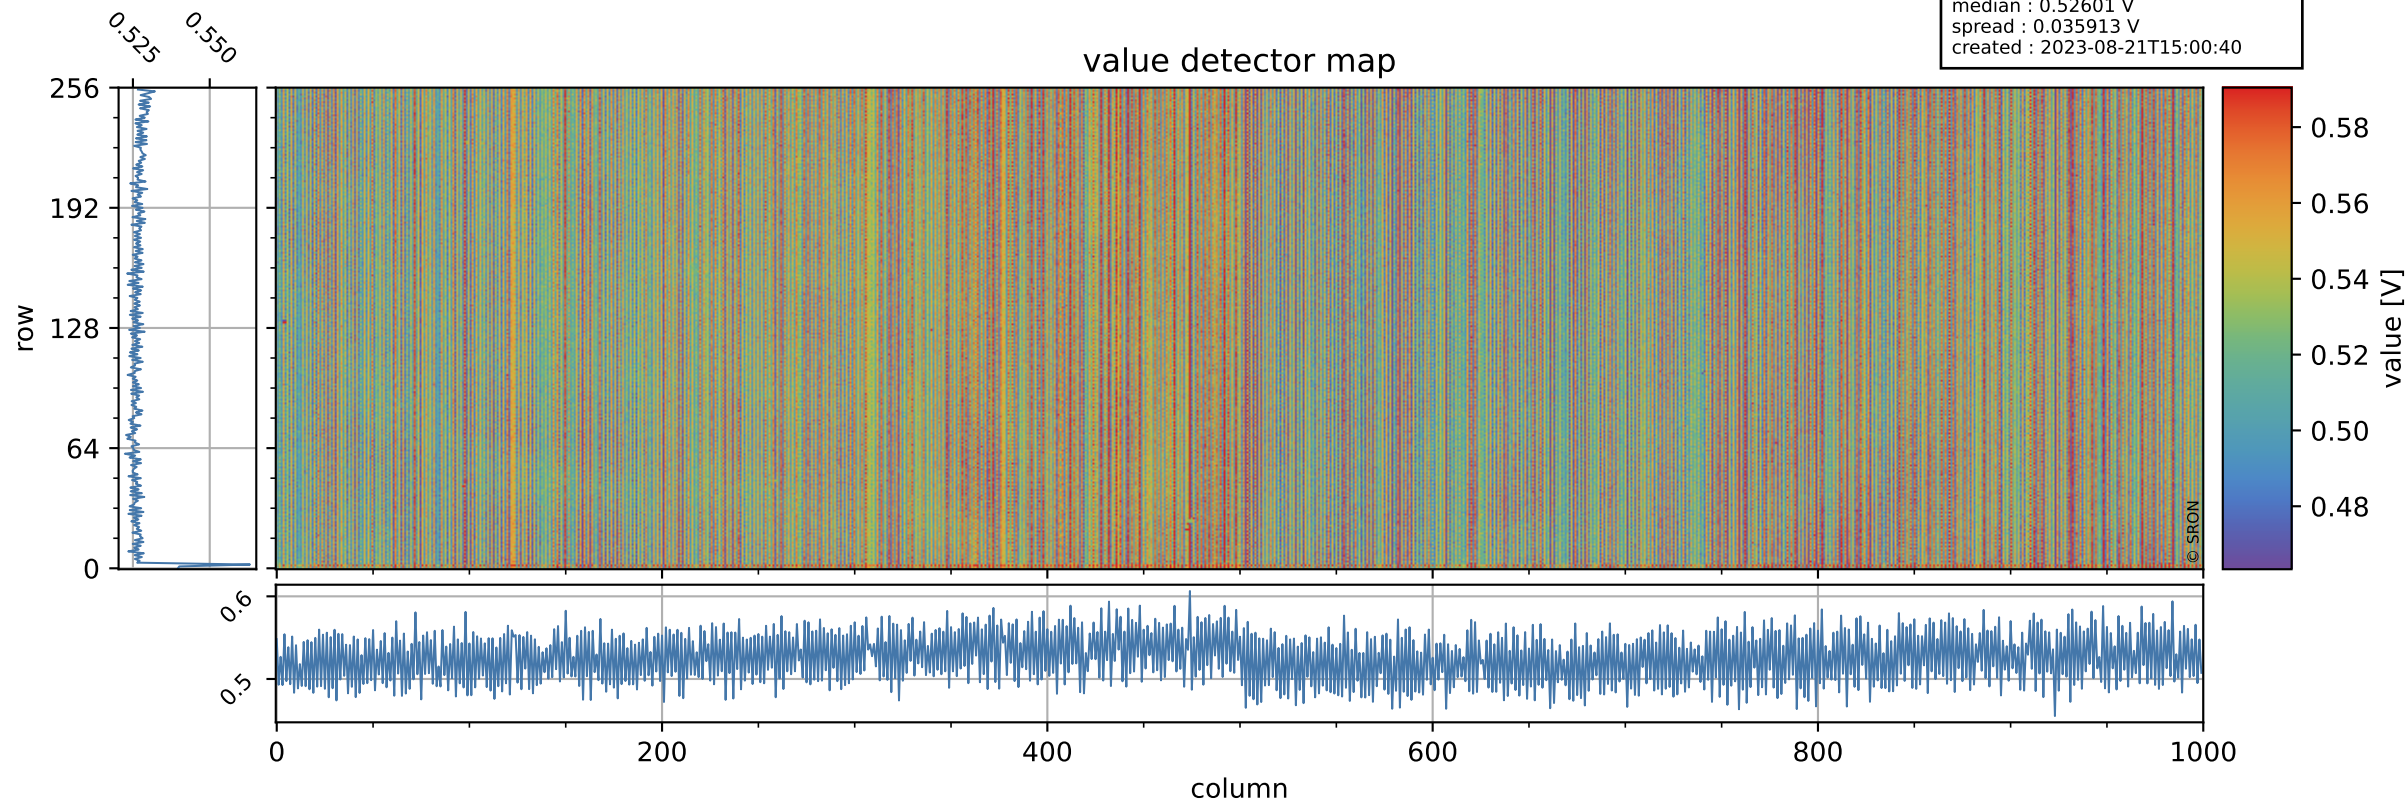

Tropomi SWIR offset (official)

orbits : 19 in [19267, 19312]
coverage : 2021-07-02 / 2021-07-05
median : 0.52601 V
spread : 0.035913 V
created : 2023-08-21T15:00:40

value detector map

Tropomi SWIR offset (official)

orbits : 19 in [19267, 19312]
coverage : 2021-07-02 / 2021-07-05
median : 32.378 μV
spread : 16.01 μV
created : 2023-08-21T15:00:40

Tropomi SWIR offset (official)

orbits : 19 in [19267, 19312]
coverage : 2021-07-02 / 2021-07-05
median : -0.0062777 mV
spread : 0.38158 mV
created : 2023-08-21T15:00:40

value compared with SWIR offset CKD

Tropomi SWIR offset (official) ground-tracks of Sentinel-5P

orbits : 19 in [19267, 19312]
coverage : 2021-07-02 / 2021-07-05
created : 2023-08-21T15:00:41

Tropomi SWIR offset (official)

orbits : [2827, 19312]
coverage : 2018-04-30 / 2021-07-05
created : 2023-08-21T15:00:41

trend of detector median & temperatures