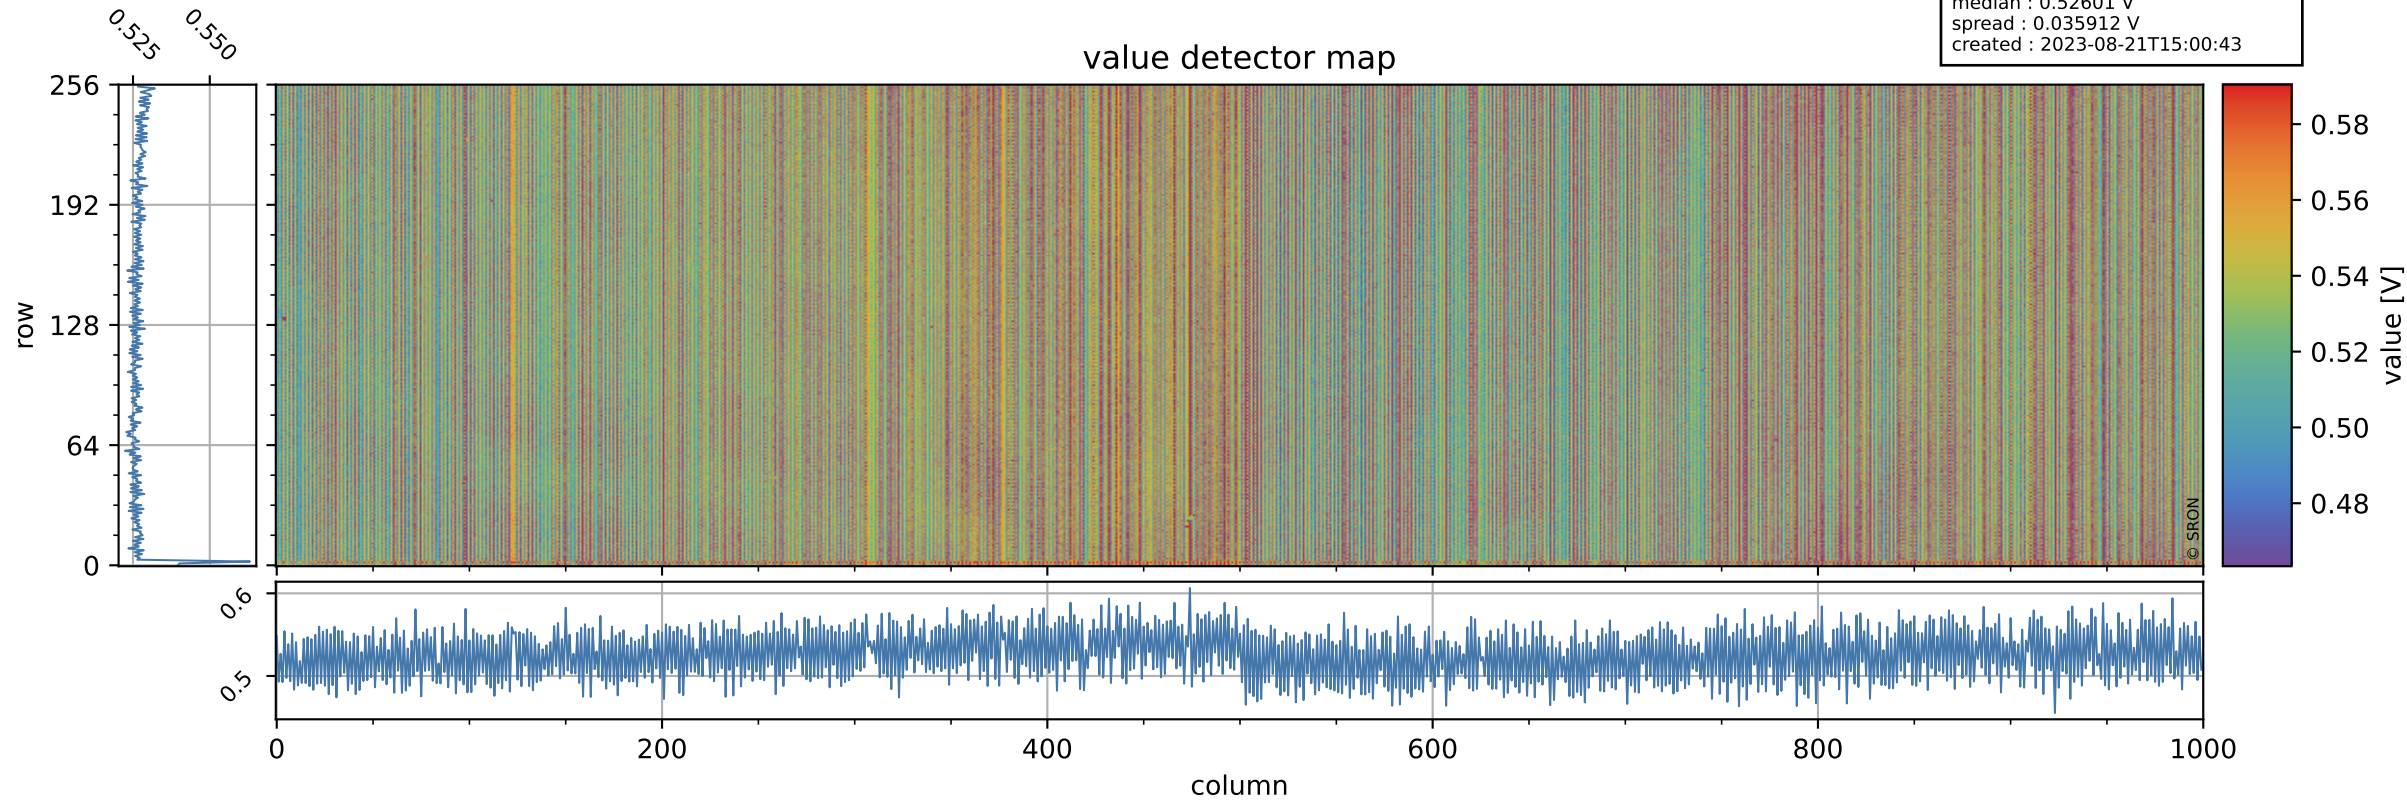

Tropomi SWIR offset (official)

orbits : 20 in [19282, 19327]
coverage : 2021-07-03 / 2021-07-06
median : 0.52601 V
spread : 0.035912 V
created : 2023-08-21T15:00:43

value detector map

Tropomi SWIR offset (official)

orbits : 20 in [19282, 19327]
coverage : 2021-07-03 / 2021-07-06
median : 31.834 μV
spread : 15.761 μV
created : 2023-08-21T15:00:43

Tropomi SWIR offset (official)

orbits : 20 in [19282, 19327]
coverage : 2021-07-03 / 2021-07-06
median : -0.0036719 mV
spread : 0.38119 mV
created : 2023-08-21T15:00:44

value compared with SWIR offset CKD

Tropomi SWIR offset (official) ground-tracks of Sentinel-5P

orbits : 20 in [19282, 19327]
coverage : 2021-07-03 / 2021-07-06
created : 2023-08-21T15:00:44

Tropomi SWIR offset (official)

orbits : [2827, 19327]
coverage : 2018-04-30 / 2021-07-06
created : 2023-08-21T15:00:45

trend of detector median & temperatures