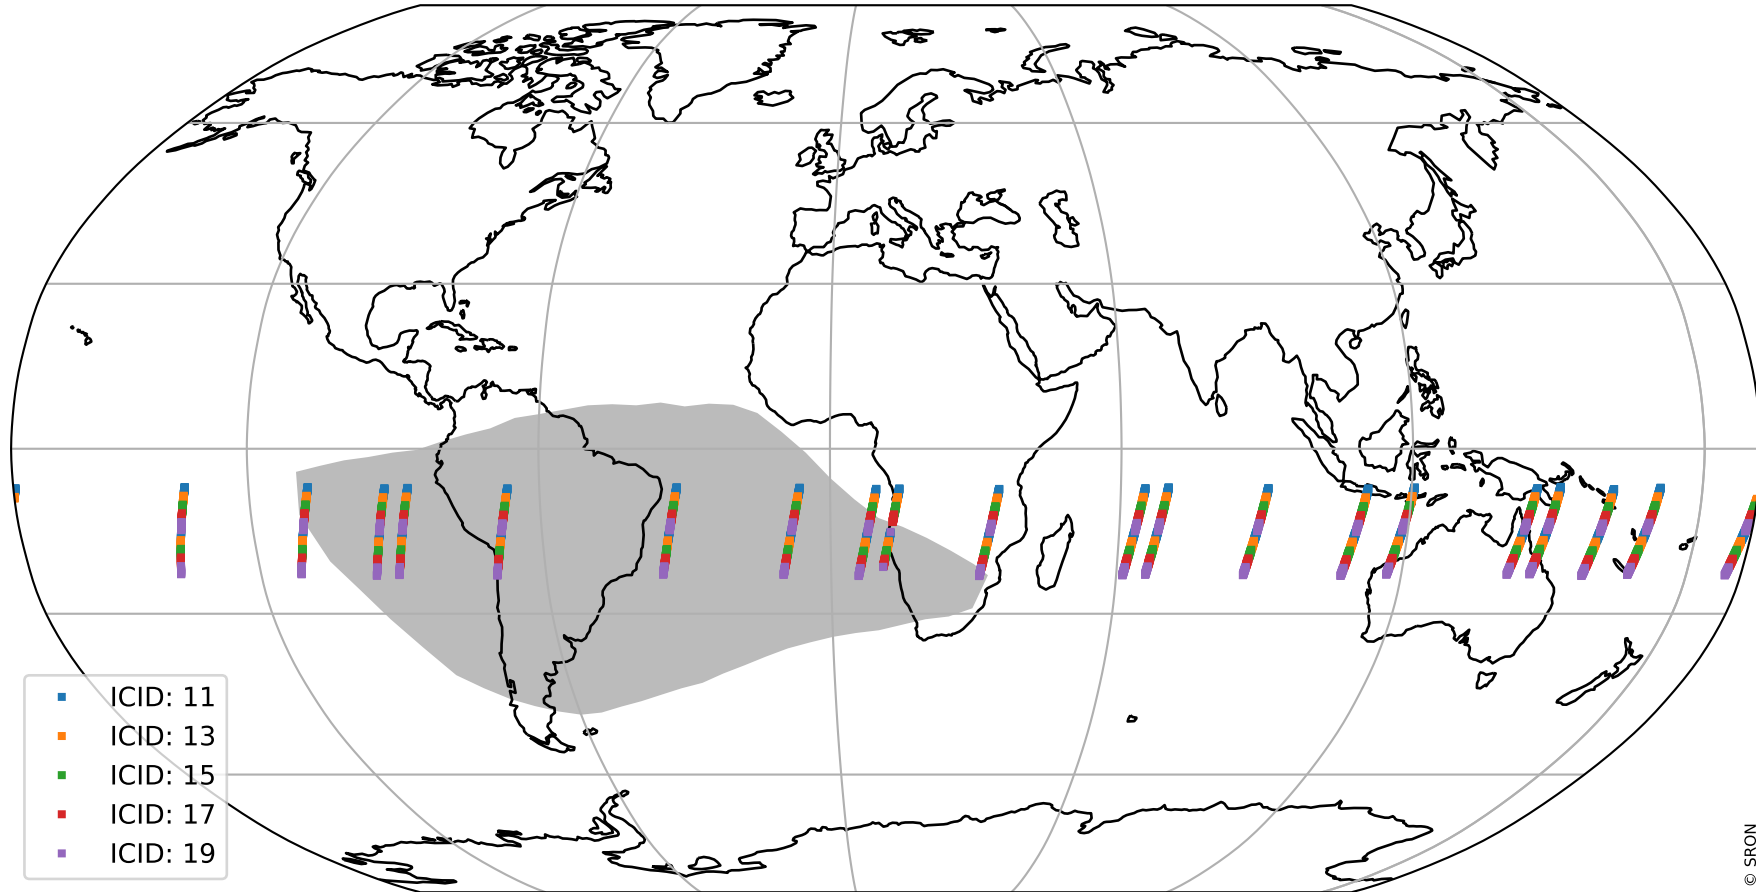

Tropomi SWIR offset (official)

orbits : 20 in [19282, 19327]
coverage : 2021-07-03 / 2021-07-06
median : 0.52601 V
spread : 0.035912 V
created : 2023-08-21T15:00:43

value detector map

Tropomi SWIR offset (official)

orbits : 20 in [19282, 19327]
coverage : 2021-07-03 / 2021-07-06
median : 31.834 μV
spread : 15.761 μV
created : 2023-08-21T15:00:43

Tropomi SWIR offset (official)

orbits : 20 in [19282, 19327]
coverage : 2021-07-03 / 2021-07-06
median : -0.0036719 mV
spread : 0.38119 mV
created : 2023-08-21T15:00:44

value compared with SWIR offset CKD

Tropomi SWIR offset (official) ground-tracks of Sentinel-5P

orbits : 20 in [19282, 19327]
coverage : 2021-07-03 / 2021-07-06
created : 2023-08-21T15:00:44

Tropomi SWIR offset (official)

orbits : [2827, 19327]
coverage : 2018-04-30 / 2021-07-06
created : 2023-08-21T15:00:45

trend of detector median & temperatures