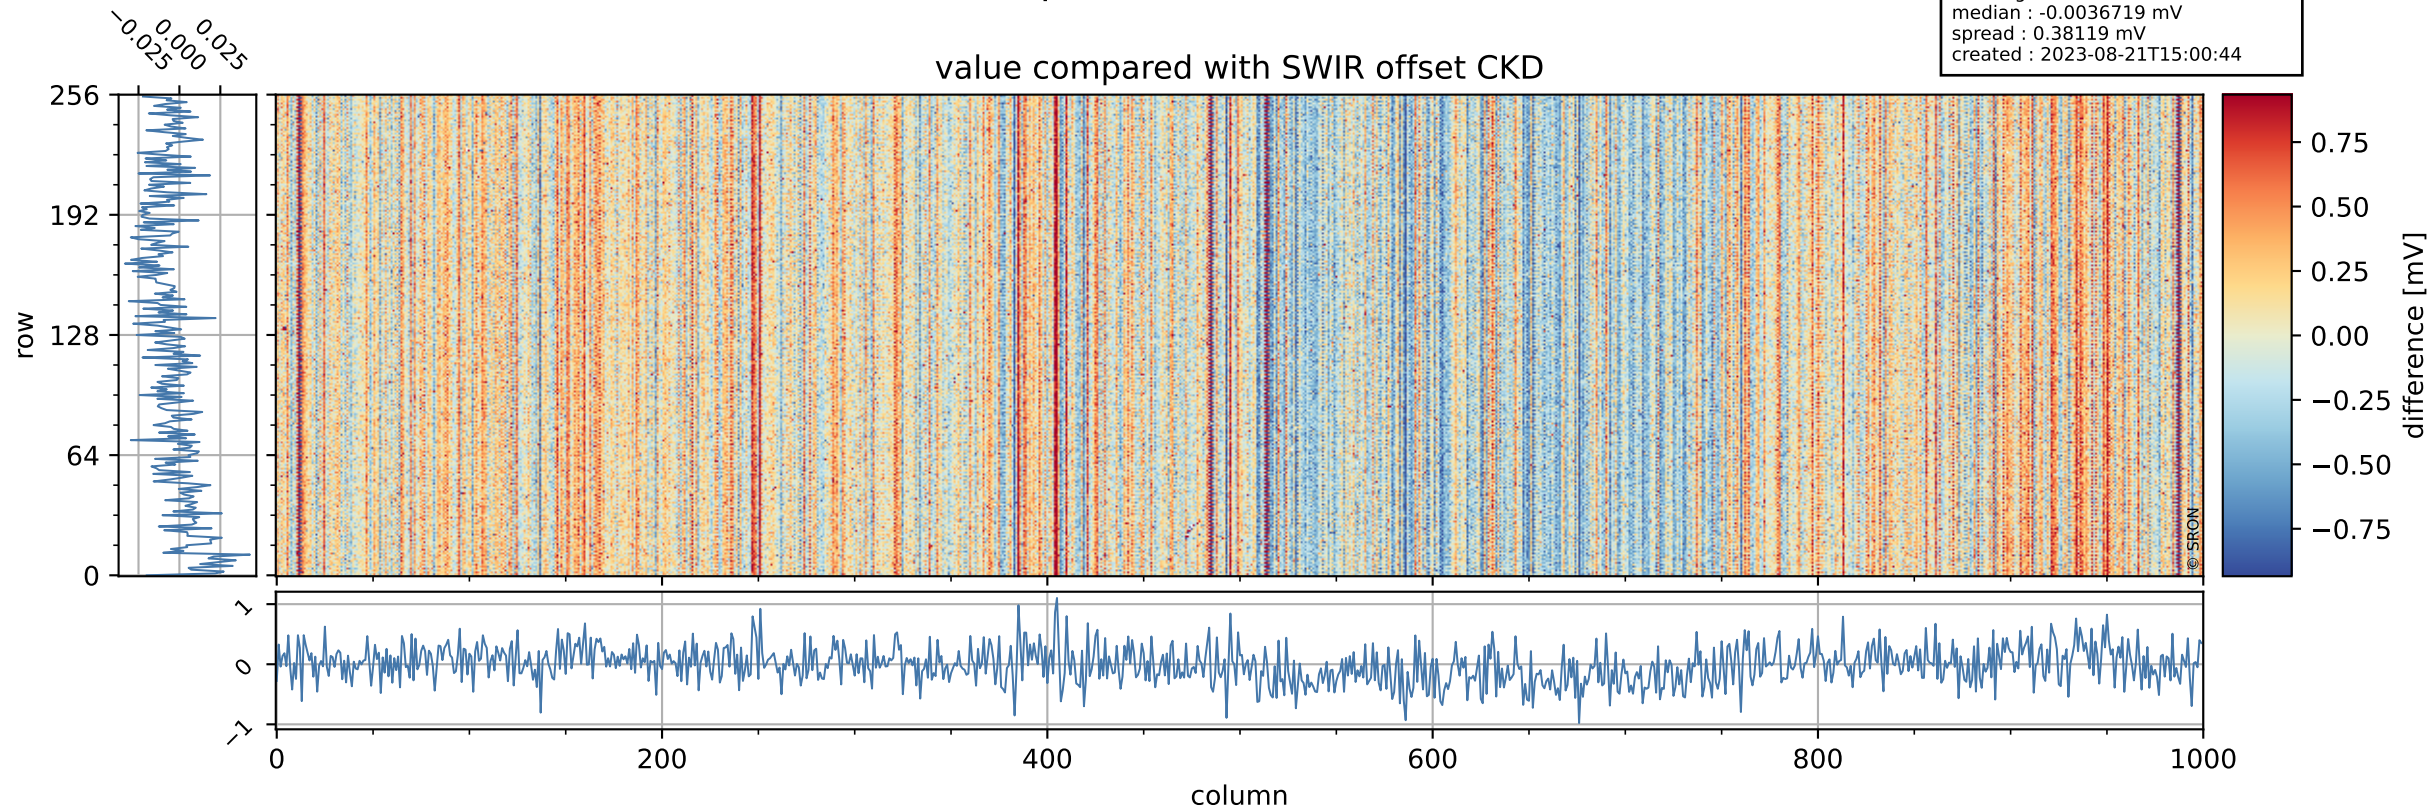

Tropomi SWIR offset (official)

orbits : 20 in [19282, 19327]
coverage : 2021-07-03 / 2021-07-06
median : 0.52601 V
spread : 0.035912 V
created : 2023-08-21T15:00:43

value detector map

Tropomi SWIR offset (official)

orbits : 20 in [19282, 19327]
coverage : 2021-07-03 / 2021-07-06
median : 31.834 μV
spread : 15.761 μV
created : 2023-08-21T15:00:43

Tropomi SWIR offset (official)

orbits : 20 in [19282, 19327]
coverage : 2021-07-03 / 2021-07-06
median : -0.0036719 mV
spread : 0.38119 mV
created : 2023-08-21T15:00:44

value compared with SWIR offset CKD

Tropomi SWIR offset (official) ground-tracks of Sentinel-5P

orbits : 20 in [19282, 19327]
coverage : 2021-07-03 / 2021-07-06
created : 2023-08-21T15:00:44

Tropomi SWIR offset (official)

orbits : [2827, 19327]
coverage : 2018-04-30 / 2021-07-06
created : 2023-08-21T15:00:45

trend of detector median & temperatures