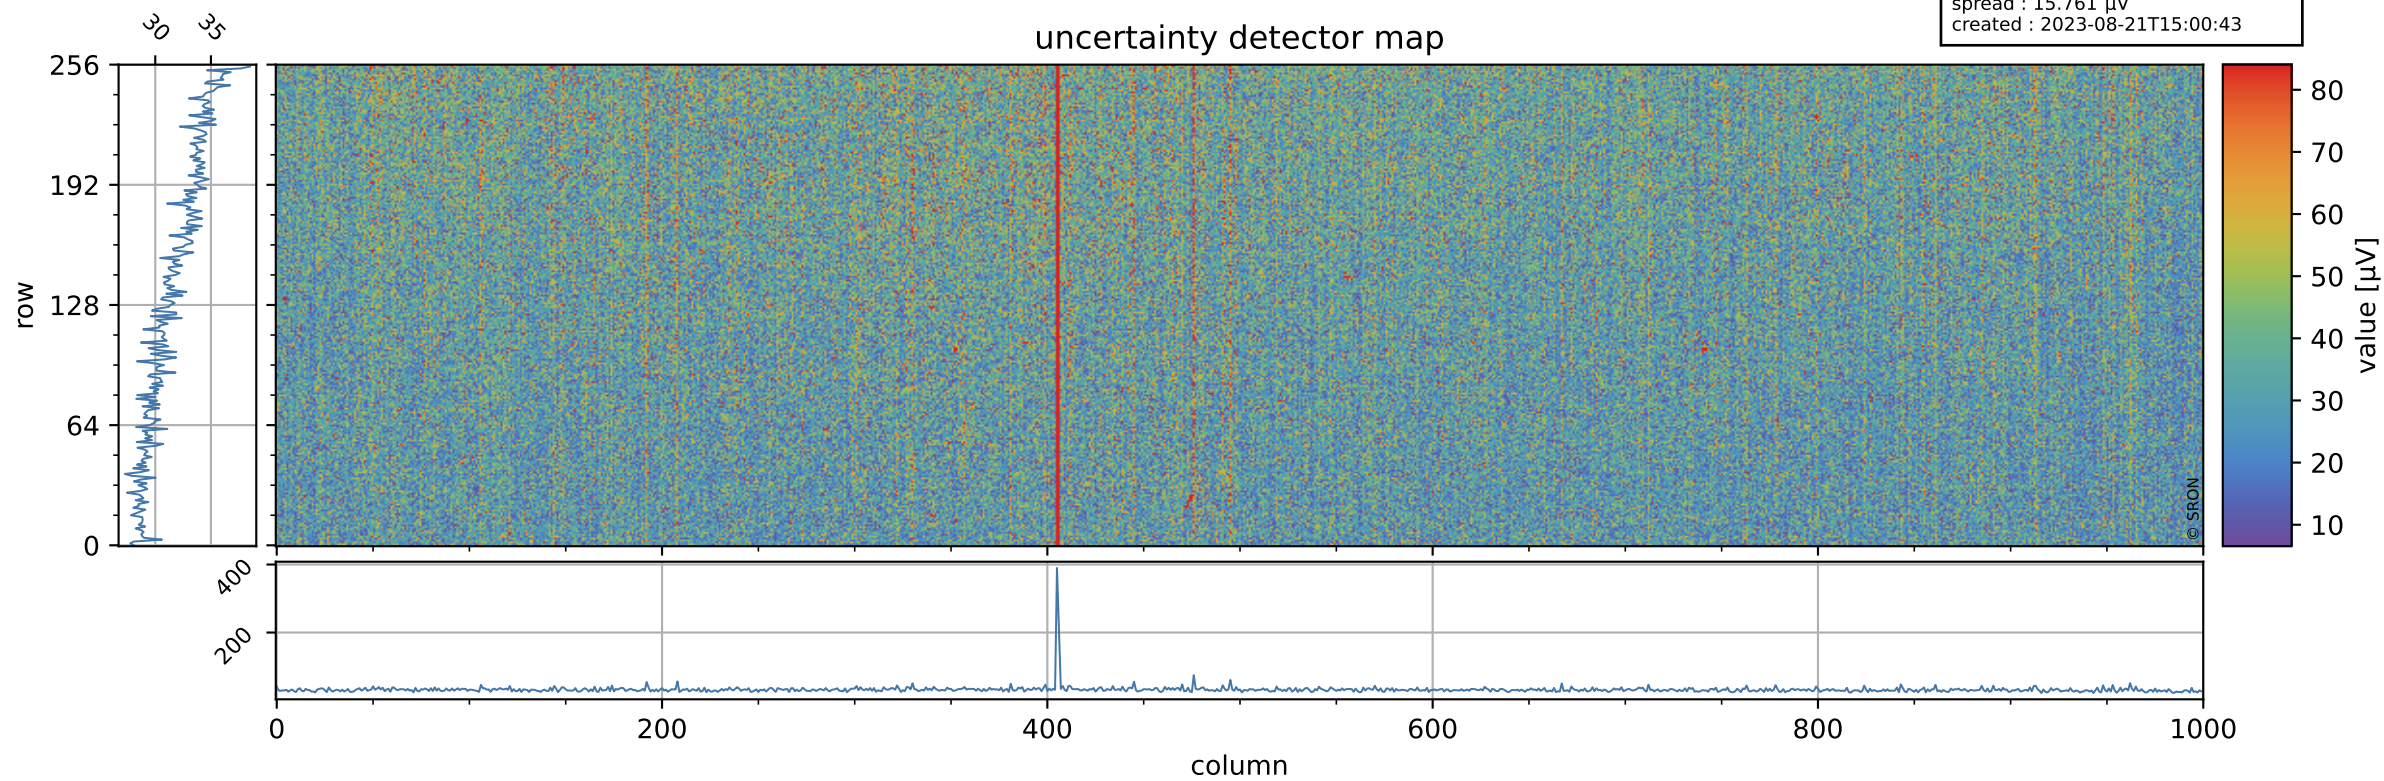

Tropomi SWIR offset (official)

orbits : 20 in [19282, 19327]
coverage : 2021-07-03 / 2021-07-06
median : 0.52601 V
spread : 0.035912 V
created : 2023-08-21T15:00:43

value detector map

Tropomi SWIR offset (official)

orbits : 20 in [19282, 19327]
coverage : 2021-07-03 / 2021-07-06
median : 31.834 μV
spread : 15.761 μV
created : 2023-08-21T15:00:43

Tropomi SWIR offset (official)

orbits : 20 in [19282, 19327]
coverage : 2021-07-03 / 2021-07-06
median : -0.0036719 mV
spread : 0.38119 mV
created : 2023-08-21T15:00:44

value compared with SWIR offset CKD

Tropomi SWIR offset (official) ground-tracks of Sentinel-5P

orbits : 20 in [19282, 19327]
coverage : 2021-07-03 / 2021-07-06
created : 2023-08-21T15:00:44

Tropomi SWIR offset (official)

orbits : [2827, 19327]
coverage : 2018-04-30 / 2021-07-06
created : 2023-08-21T15:00:45

trend of detector median & temperatures