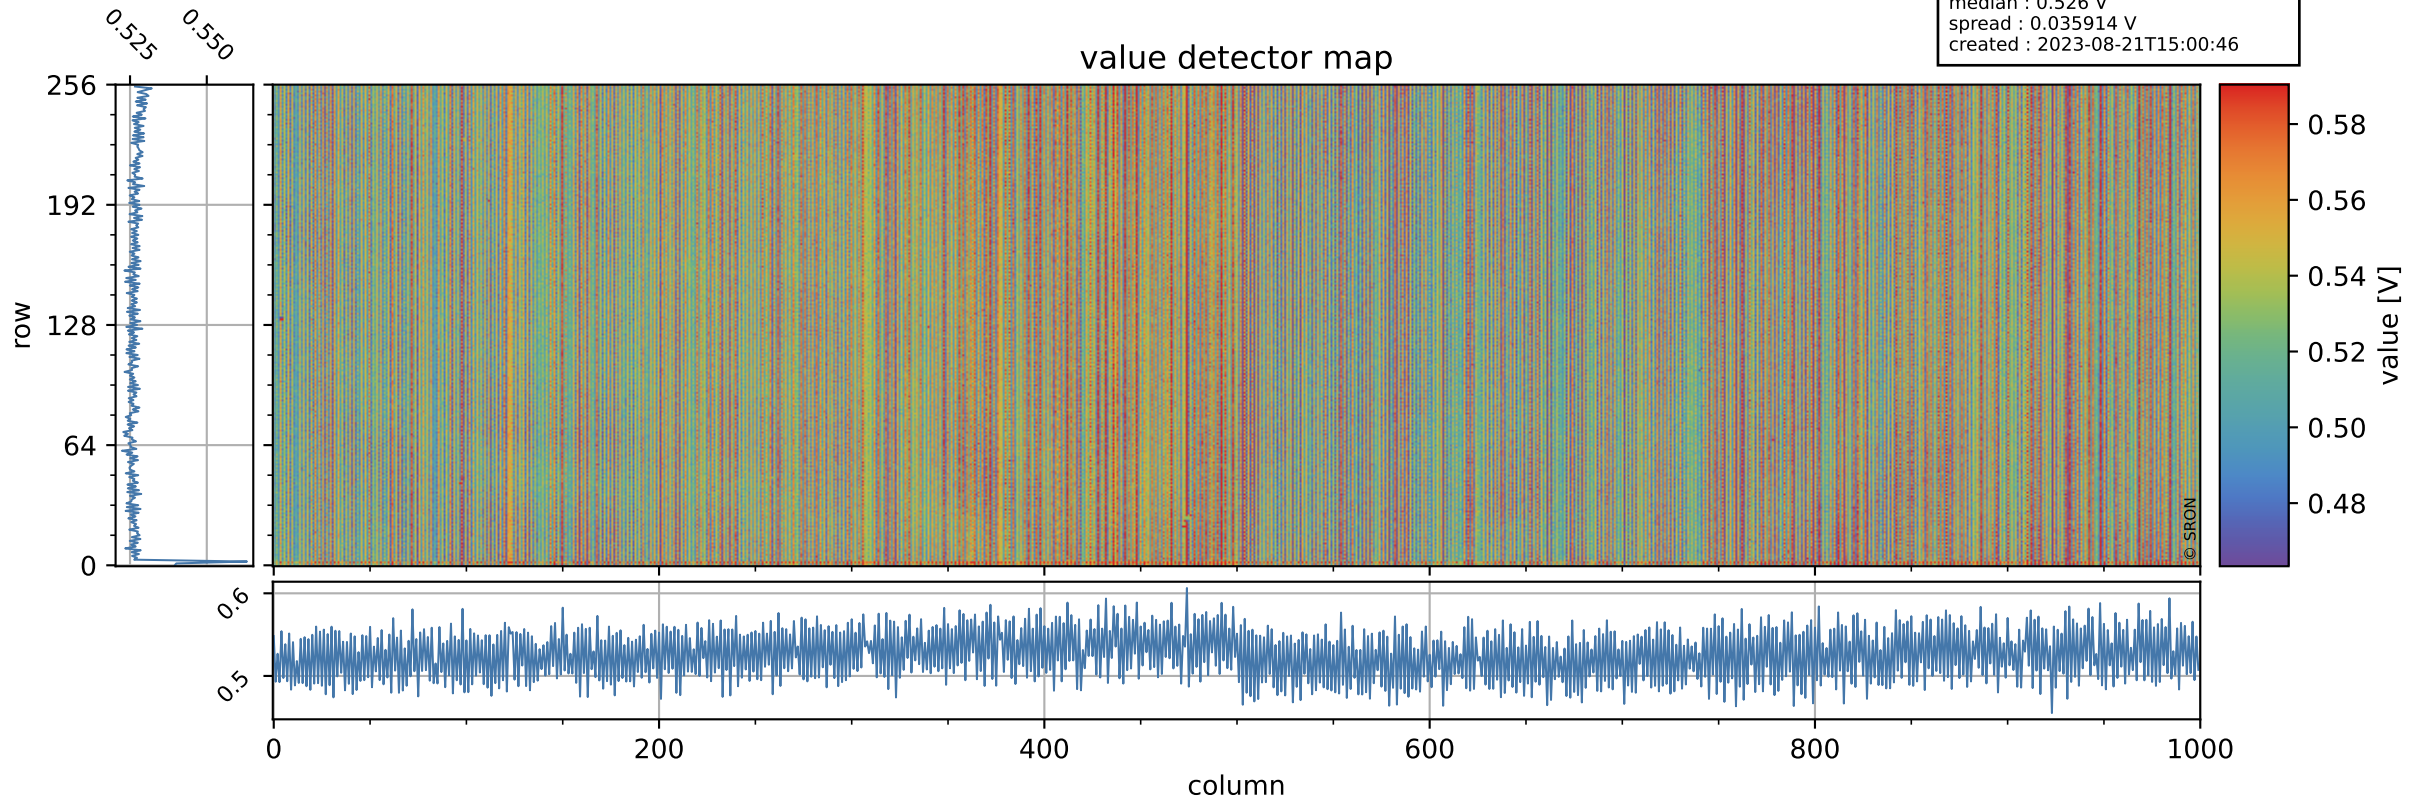

Tropomi SWIR offset (official)

orbits : 19 in [19297, 19342]
coverage : 2021-07-04 / 2021-07-07
median : 0.526 V
spread : 0.035914 V
created : 2023-08-21T15:00:46

value detector map

Tropomi SWIR offset (official)

orbits : 19 in [19297, 19342]
coverage : 2021-07-04 / 2021-07-07
median : 31.479 μV
spread : 15.504 μV
created : 2023-08-21T15:00:47

Tropomi SWIR offset (official)

orbits : 19 in [19297, 19342]
coverage : 2021-07-04 / 2021-07-07
median : -0.017228 mV
spread : 0.38428 mV
created : 2023-08-21T15:00:47

value compared with SWIR offset CKD

Tropomi SWIR offset (official) ground-tracks of Sentinel-5P

orbits : 19 in [19297, 19342]
coverage : 2021-07-04 / 2021-07-07
created : 2023-08-21T15:00:48

Tropomi SWIR offset (official)

orbits : [2827, 19342]
coverage : 2018-04-30 / 2021-07-07
created : 2023-08-21T15:00:48

trend of detector median & temperatures