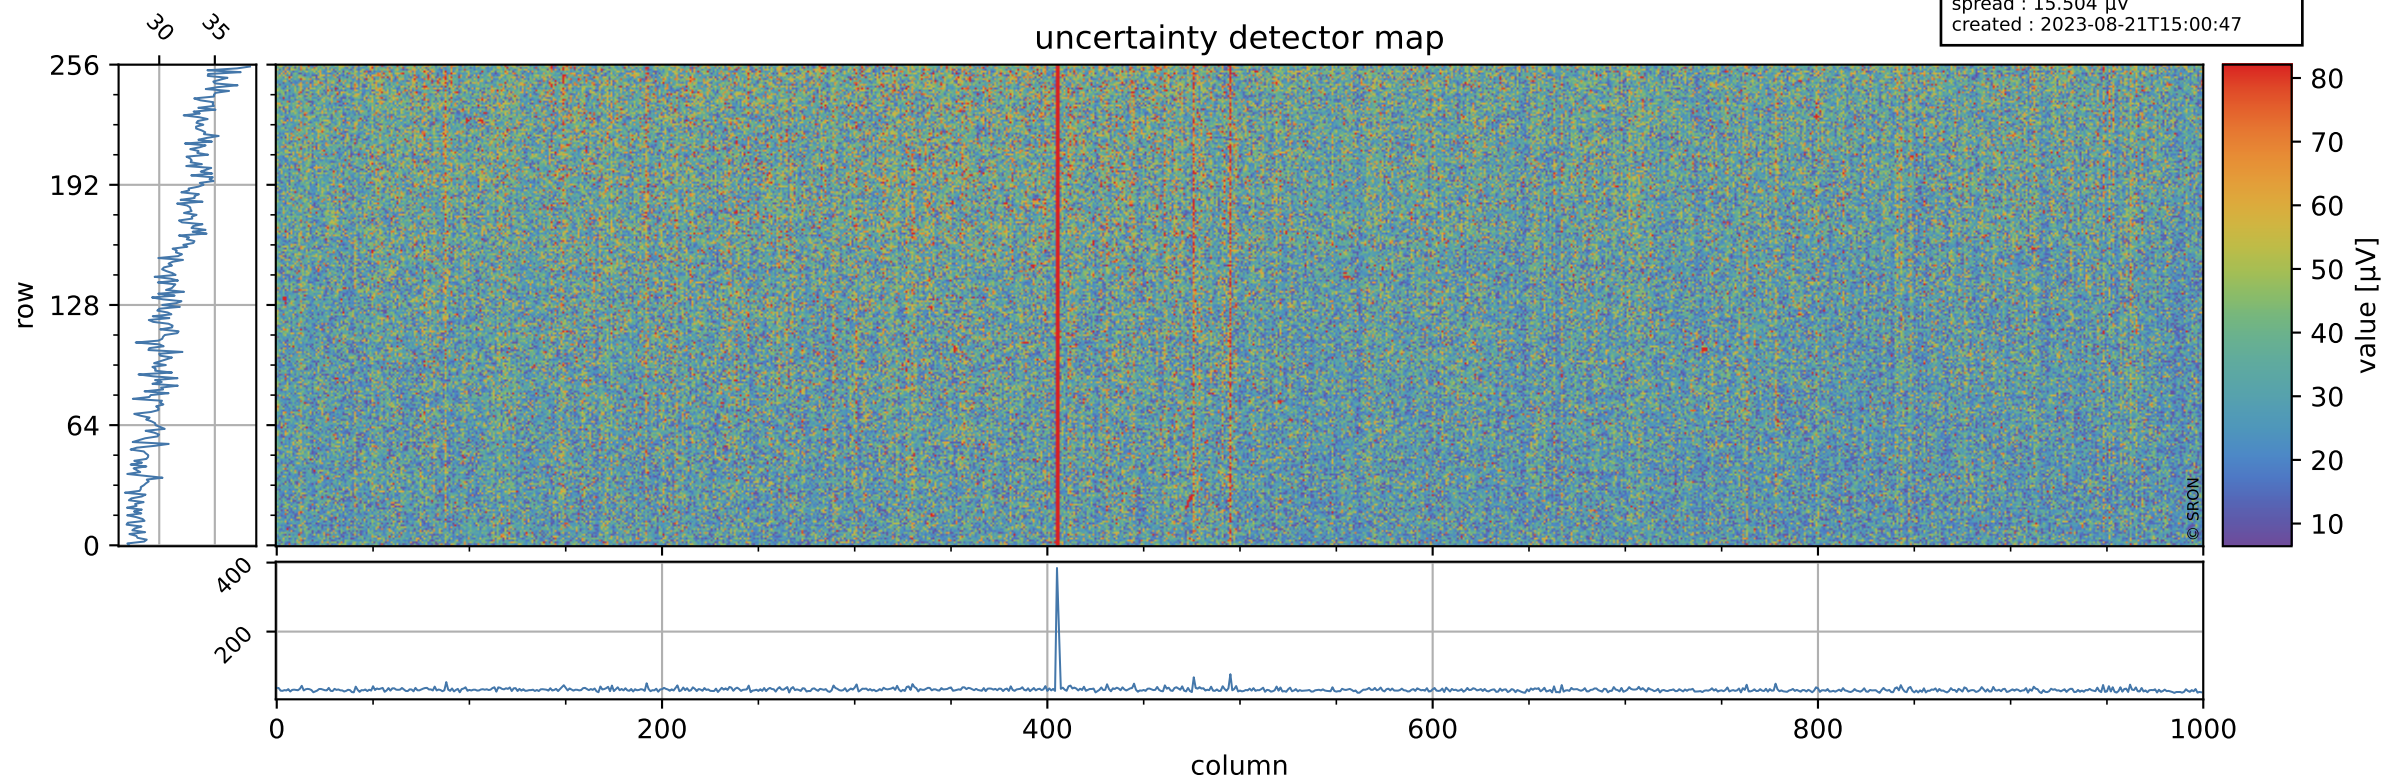

Tropomi SWIR offset (official)

orbits : 19 in [19297, 19342]
coverage : 2021-07-04 / 2021-07-07
median : 0.526 V
spread : 0.035914 V
created : 2023-08-21T15:00:46

value detector map

Tropomi SWIR offset (official)

orbits : 19 in [19297, 19342]
coverage : 2021-07-04 / 2021-07-07
median : 31.479 μV
spread : 15.504 μV
created : 2023-08-21T15:00:47

Tropomi SWIR offset (official)

orbits : 19 in [19297, 19342]
coverage : 2021-07-04 / 2021-07-07
median : -0.017228 mV
spread : 0.38428 mV
created : 2023-08-21T15:00:47

value compared with SWIR offset CKD

Tropomi SWIR offset (official) ground-tracks of Sentinel-5P

orbits : 19 in [19297, 19342]
coverage : 2021-07-04 / 2021-07-07
created : 2023-08-21T15:00:48

Tropomi SWIR offset (official)

orbits : [2827, 19342]
coverage : 2018-04-30 / 2021-07-07
created : 2023-08-21T15:00:48

trend of detector median & temperatures