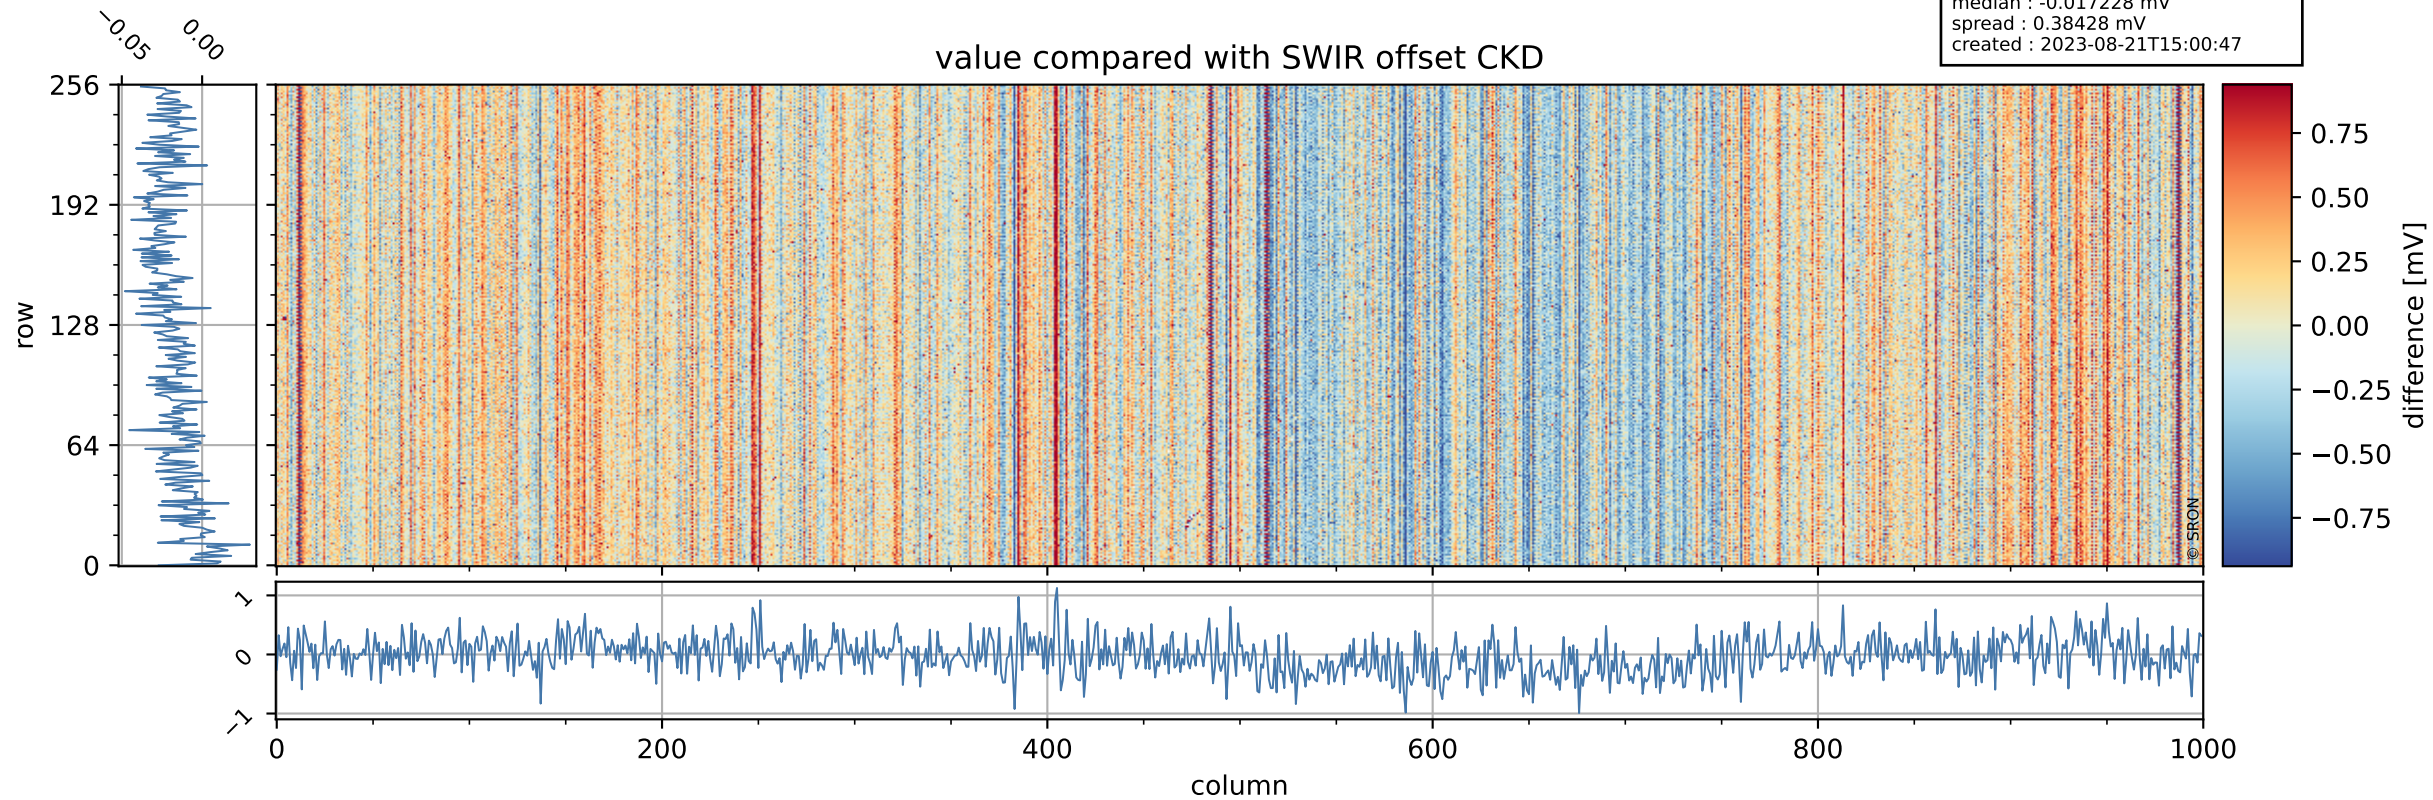

Tropomi SWIR offset (official)

orbits : 19 in [19297, 19342]
coverage : 2021-07-04 / 2021-07-07
median : 0.526 V
spread : 0.035914 V
created : 2023-08-21T15:00:46

value detector map

Tropomi SWIR offset (official)

orbits : 19 in [19297, 19342]
coverage : 2021-07-04 / 2021-07-07
median : 31.479 μV
spread : 15.504 μV
created : 2023-08-21T15:00:47

Tropomi SWIR offset (official)

orbits : 19 in [19297, 19342]
coverage : 2021-07-04 / 2021-07-07
median : -0.017228 mV
spread : 0.38428 mV
created : 2023-08-21T15:00:47

value compared with SWIR offset CKD

Tropomi SWIR offset (official) ground-tracks of Sentinel-5P

orbits : 19 in [19297, 19342]
coverage : 2021-07-04 / 2021-07-07
created : 2023-08-21T15:00:48

Tropomi SWIR offset (official)

orbits : [2827, 19342]
coverage : 2018-04-30 / 2021-07-07
created : 2023-08-21T15:00:48

trend of detector median & temperatures