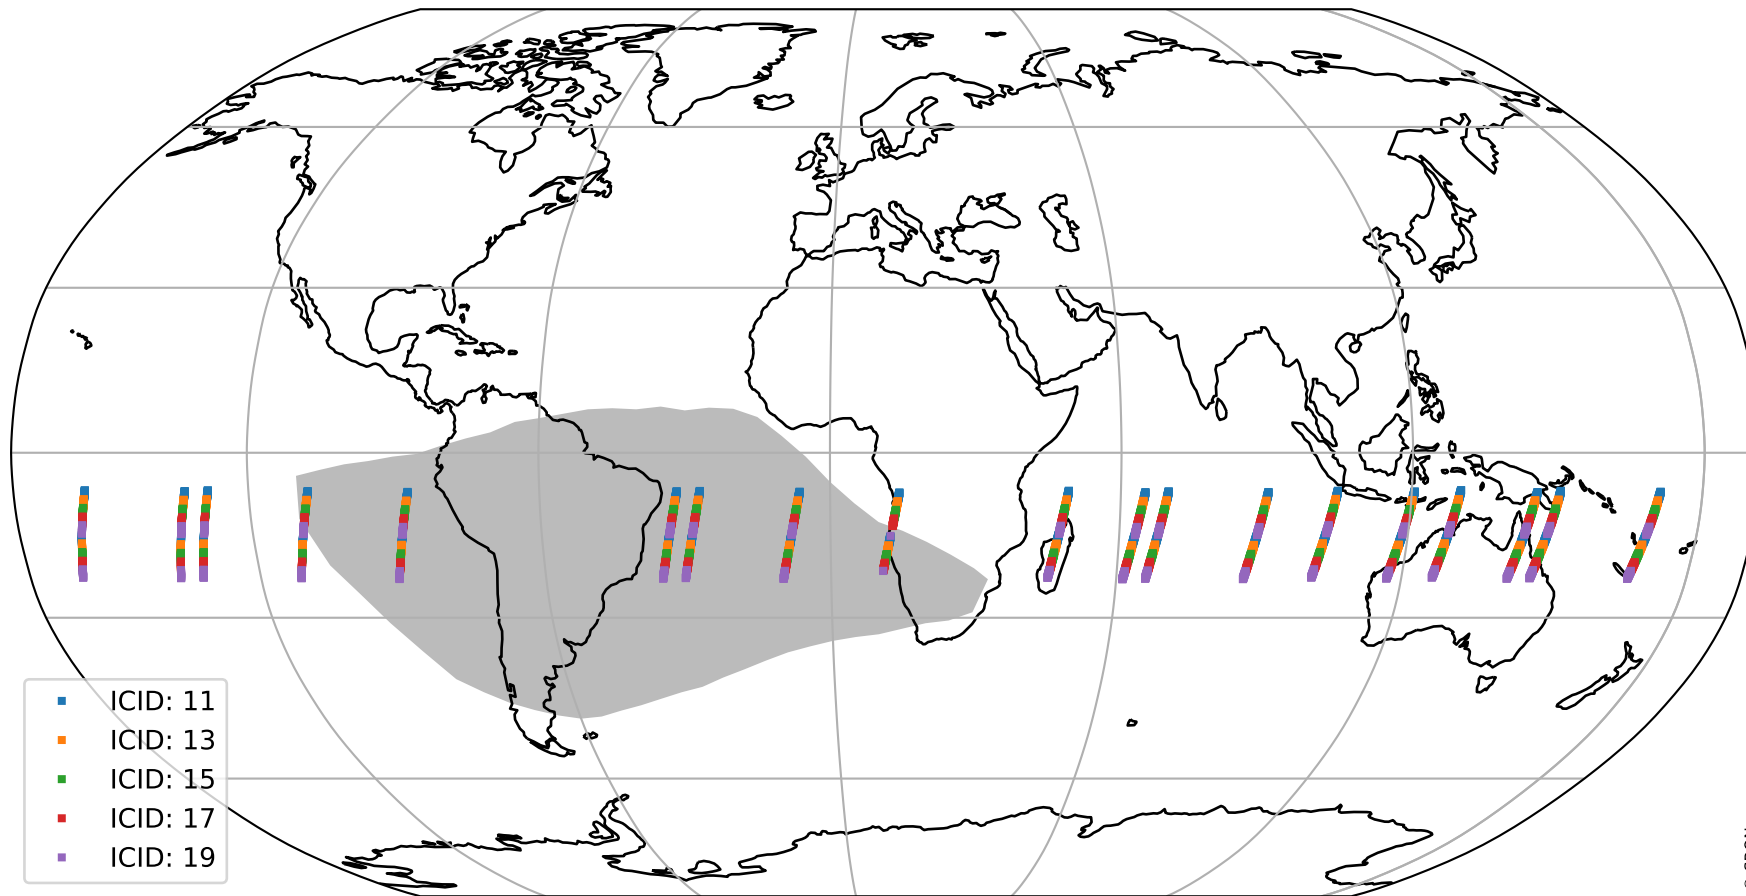

Tropomi SWIR offset (official)

orbits : 19 in [19297, 19342]
coverage : 2021-07-04 / 2021-07-07
median : 0.526 V
spread : 0.035914 V
created : 2023-08-21T15:00:46

value detector map

Tropomi SWIR offset (official)

orbits : 19 in [19297, 19342]
coverage : 2021-07-04 / 2021-07-07
median : 31.479 μV
spread : 15.504 μV
created : 2023-08-21T15:00:47

Tropomi SWIR offset (official)

orbits : 19 in [19297, 19342]
coverage : 2021-07-04 / 2021-07-07
median : -0.017228 mV
spread : 0.38428 mV
created : 2023-08-21T15:00:47

value compared with SWIR offset CKD

Tropomi SWIR offset (official) ground-tracks of Sentinel-5P

orbits : 19 in [19297, 19342]
coverage : 2021-07-04 / 2021-07-07
created : 2023-08-21T15:00:48

Tropomi SWIR offset (official)

orbits : [2827, 19342]
coverage : 2018-04-30 / 2021-07-07
created : 2023-08-21T15:00:48

trend of detector median & temperatures